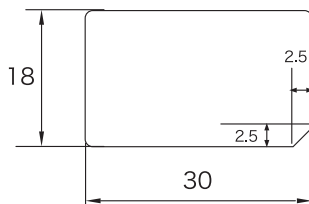

BT-WTM01_CELabel

Logo & Text : Black

Color of ground : Silver PANTONE 877C

Size=30mm(w) ×18mm(H) R1*3

 =3.5*3.5 VerB-V1

BT-WTM01

S/N :

FCC ID : SJ9-BT-WTM01

Made In China

BT-WTM01

S/N :

FCC ID : SJ9-BT-WTM01

Made In China

Label Location