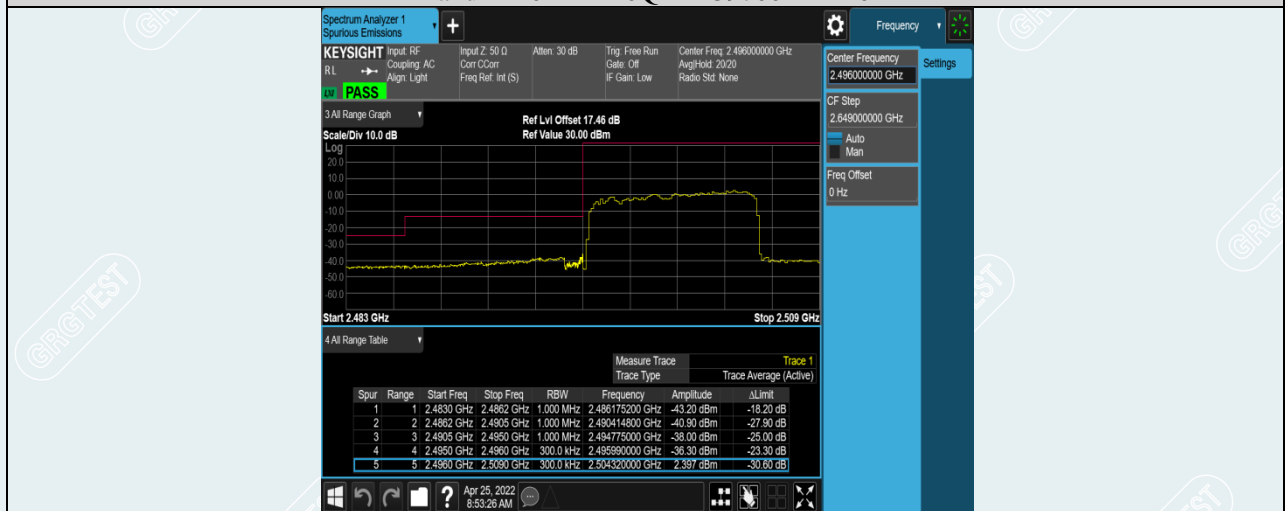

Band41-10MHz-16QAM-39700-1RB#0

Band41-10MHz-16QAM-39700-50RB#0