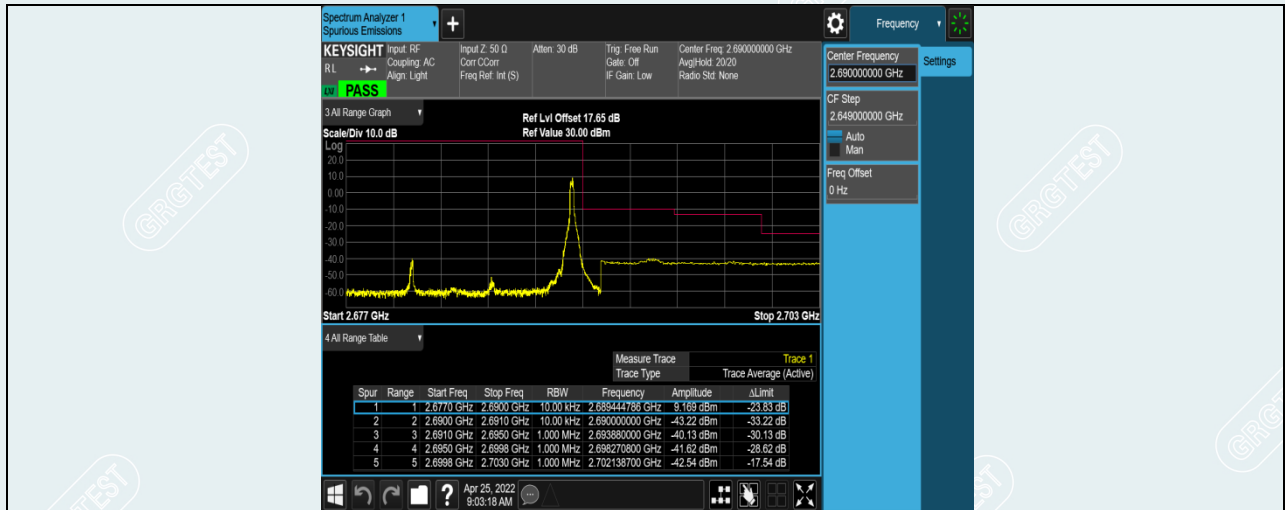

Band41-10MHz-16QAM-39700-50RB#0

Band41-10MHz-16QAM-41540-1RB#49