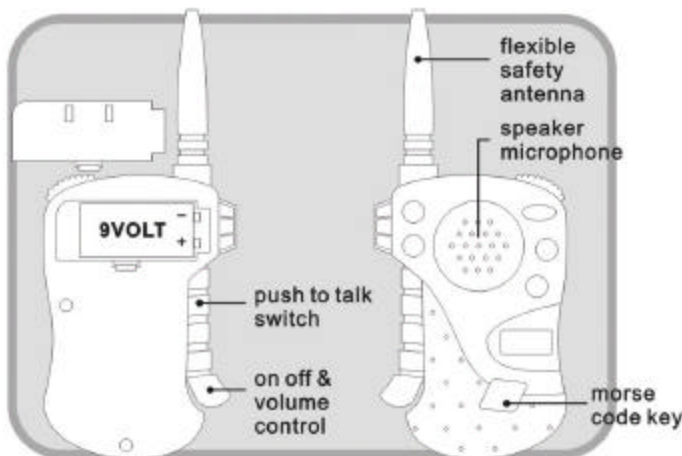

KIEHE PHONE

Super Talkies

- Safety flexible antenna
- Belt clip included

- Volume control with ON-OFF switch
- One 9V battery for each unit (not included)

“Modifications not authorized by the manufacturer may void users authority to operate this device”

NOTE:

This equipment has been tested and found to comply with the limits for a Class B digital device, pursuant to Part 15 of the FCC Rules. These limits are designed to provide reasonable protection against harmful interference in a residential installation. This equipment generates, uses and can radiate radio frequency energy and, if not installed and used in accordance with the instructions, may cause harmful interference to radio communications. However, there is no guarantee that interference will not occur in a particular installation. If this equipment does cause harmful interference to radio or television reception, which can be determined by turning the equipment off and on, the user is encouraged to try to correct the interference by one or more of the following measures: