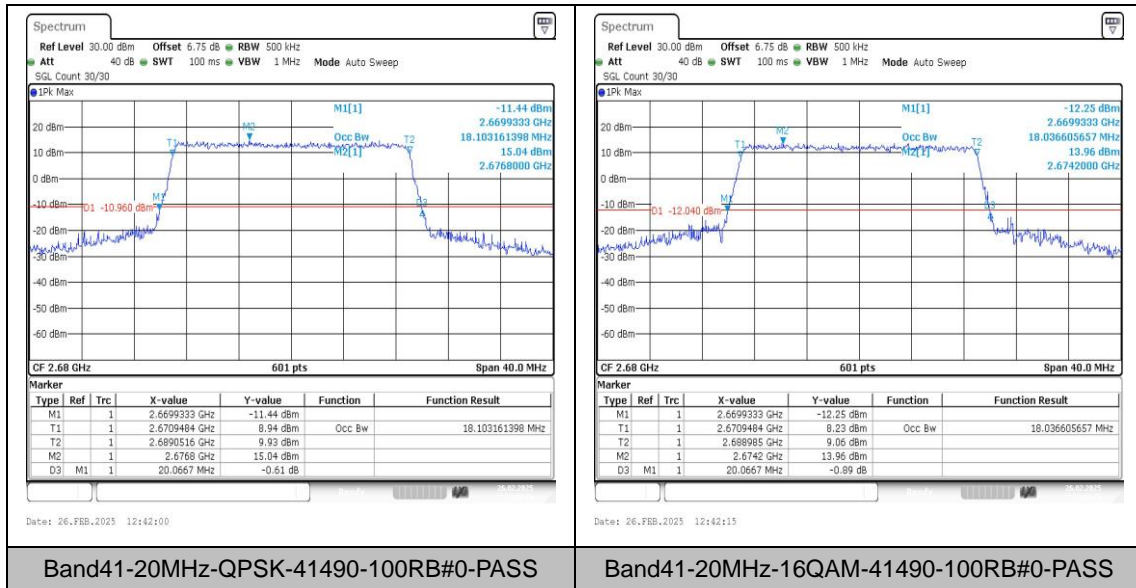

Band41-20MHz-QPSK-41490-100RB#0-PASS

Band41-20MHz-16QAM-41490-100RB#0-PASS