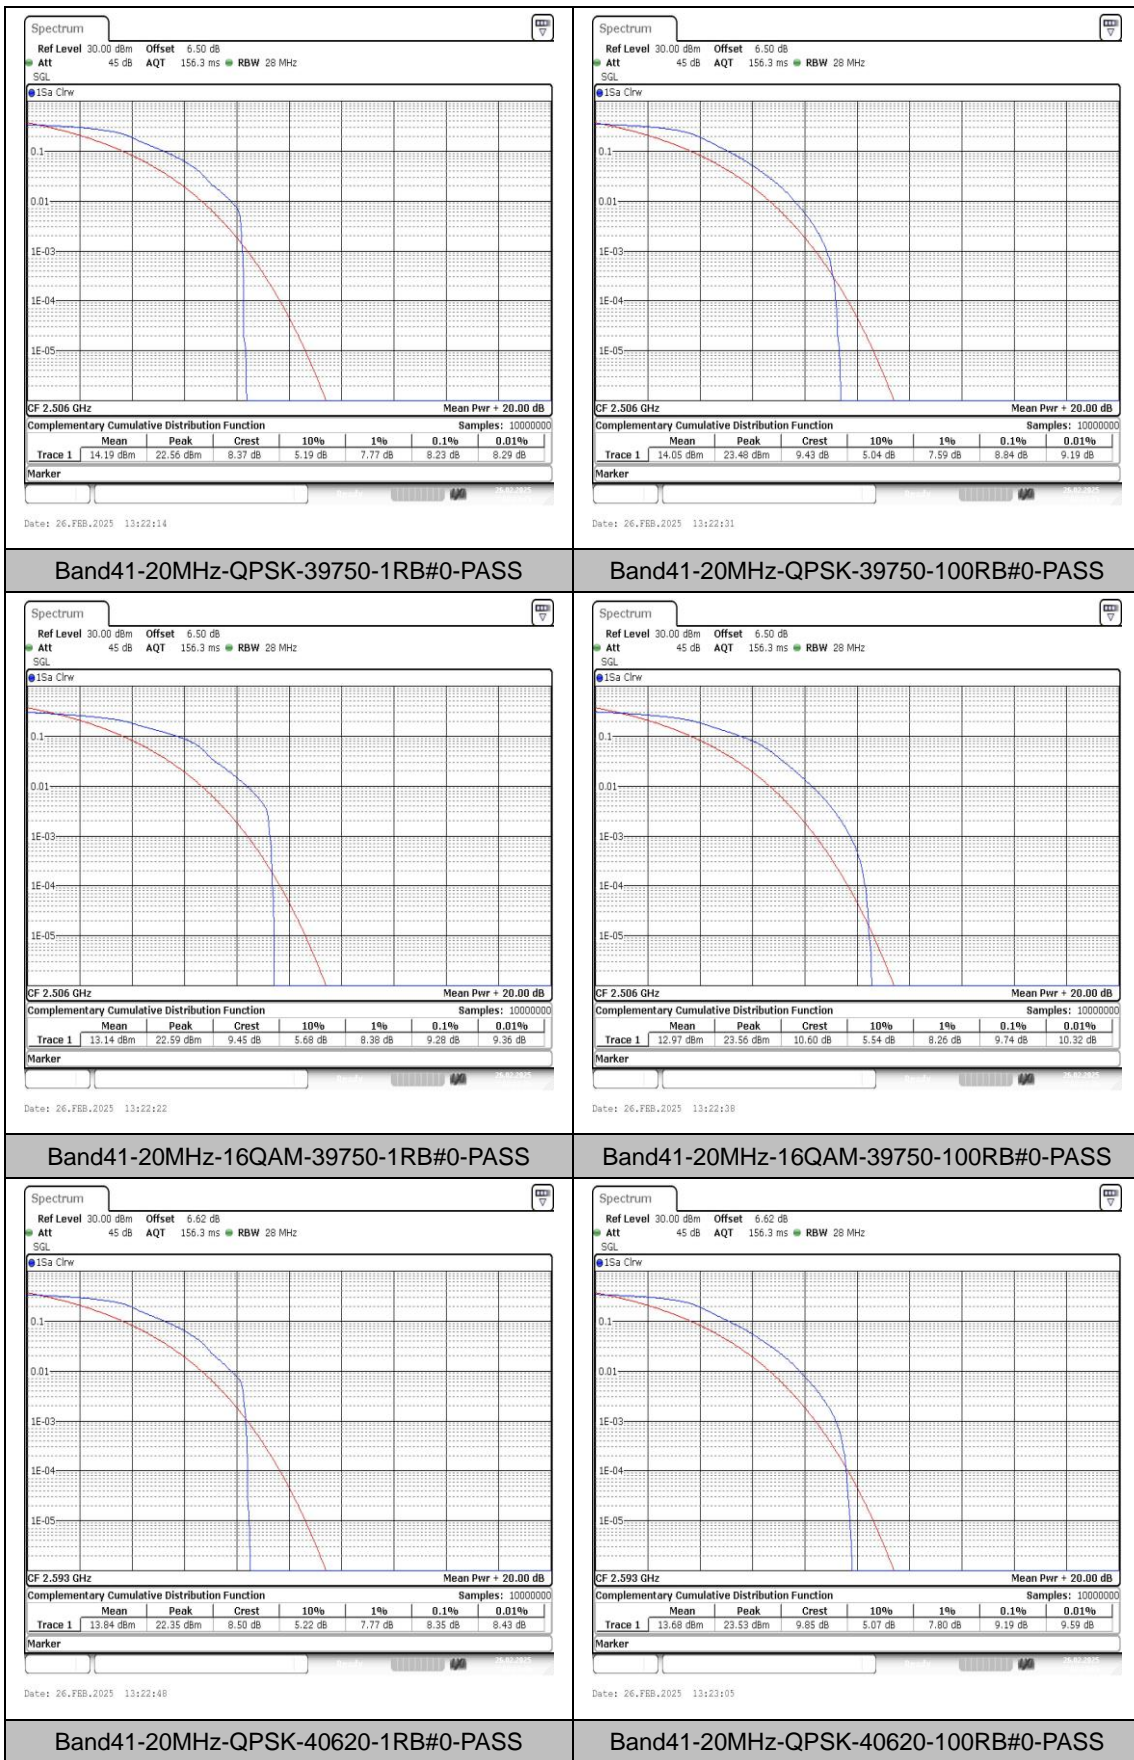

Test Graphs

Appendix C: 26dB Bandwidth and Occupied Bandwidth

Test Result

Band	Bandwidth	Modulation	Channel	RB Configuration	Occupied Bandwidth (MHz)	26dB Bandwidth (MHz)	Verdict
Band41	5MHz	QPSK	39675	25RB#0	4.535	5.22	PASS
Band41	5MHz	16QAM	39675	25RB#0	4.505	5.19	PASS
Band41	5MHz	QPSK	40620	25RB#0	4.505	5.17	PASS
Band41	5MHz	16QAM	40620	25RB#0	4.525	5.19	PASS
Band41	5MHz	QPSK	41565	25RB#0	4.515	5.17	PASS
Band41	5MHz	16QAM	41565	25RB#0	4.505	5.15	PASS
Band41	10MHz	QPSK	39700	50RB#0	9.018	10.10	PASS
Band41	10MHz	16QAM	39700	50RB#0	8.985	10.13	PASS
Band41	10MHz	QPSK	40620	50RB#0	9.018	10.00	PASS
Band41	10MHz	16QAM	40620	50RB#0	9.018	9.93	PASS
Band41	10MHz	QPSK	41540	50RB#0	8.985	10.10	PASS
Band41	10MHz	16QAM	41540	50RB#0	9.018	10.07	PASS
Band41	15MHz	QPSK	39725	75RB#0	13.478	14.90	PASS
Band41	15MHz	16QAM	39725	75RB#0	13.478	14.90	PASS
Band41	15MHz	QPSK	40620	75RB#0	13.527	15.00	PASS
Band41	15MHz	16QAM	40620	75RB#0	13.527	15.20	PASS
Band41	15MHz	QPSK	41515	75RB#0	13.478	15.05	PASS
Band41	15MHz	16QAM	41515	75RB#0	13.527	15.05	PASS
Band41	20MHz	QPSK	39750	100RB#0	18.103	20.00	PASS
Band41	20MHz	16QAM	39750	100RB#0	18.103	20.00	PASS
Band41	20MHz	QPSK	40620	100RB#0	18.037	20.07	PASS
Band41	20MHz	16QAM	40620	100RB#0	18.037	20.00	PASS
Band41	20MHz	QPSK	41490	100RB#0	18.103	20.07	PASS
Band41	20MHz	16QAM	41490	100RB#0	18.037	20.07	PASS

Test Graphs