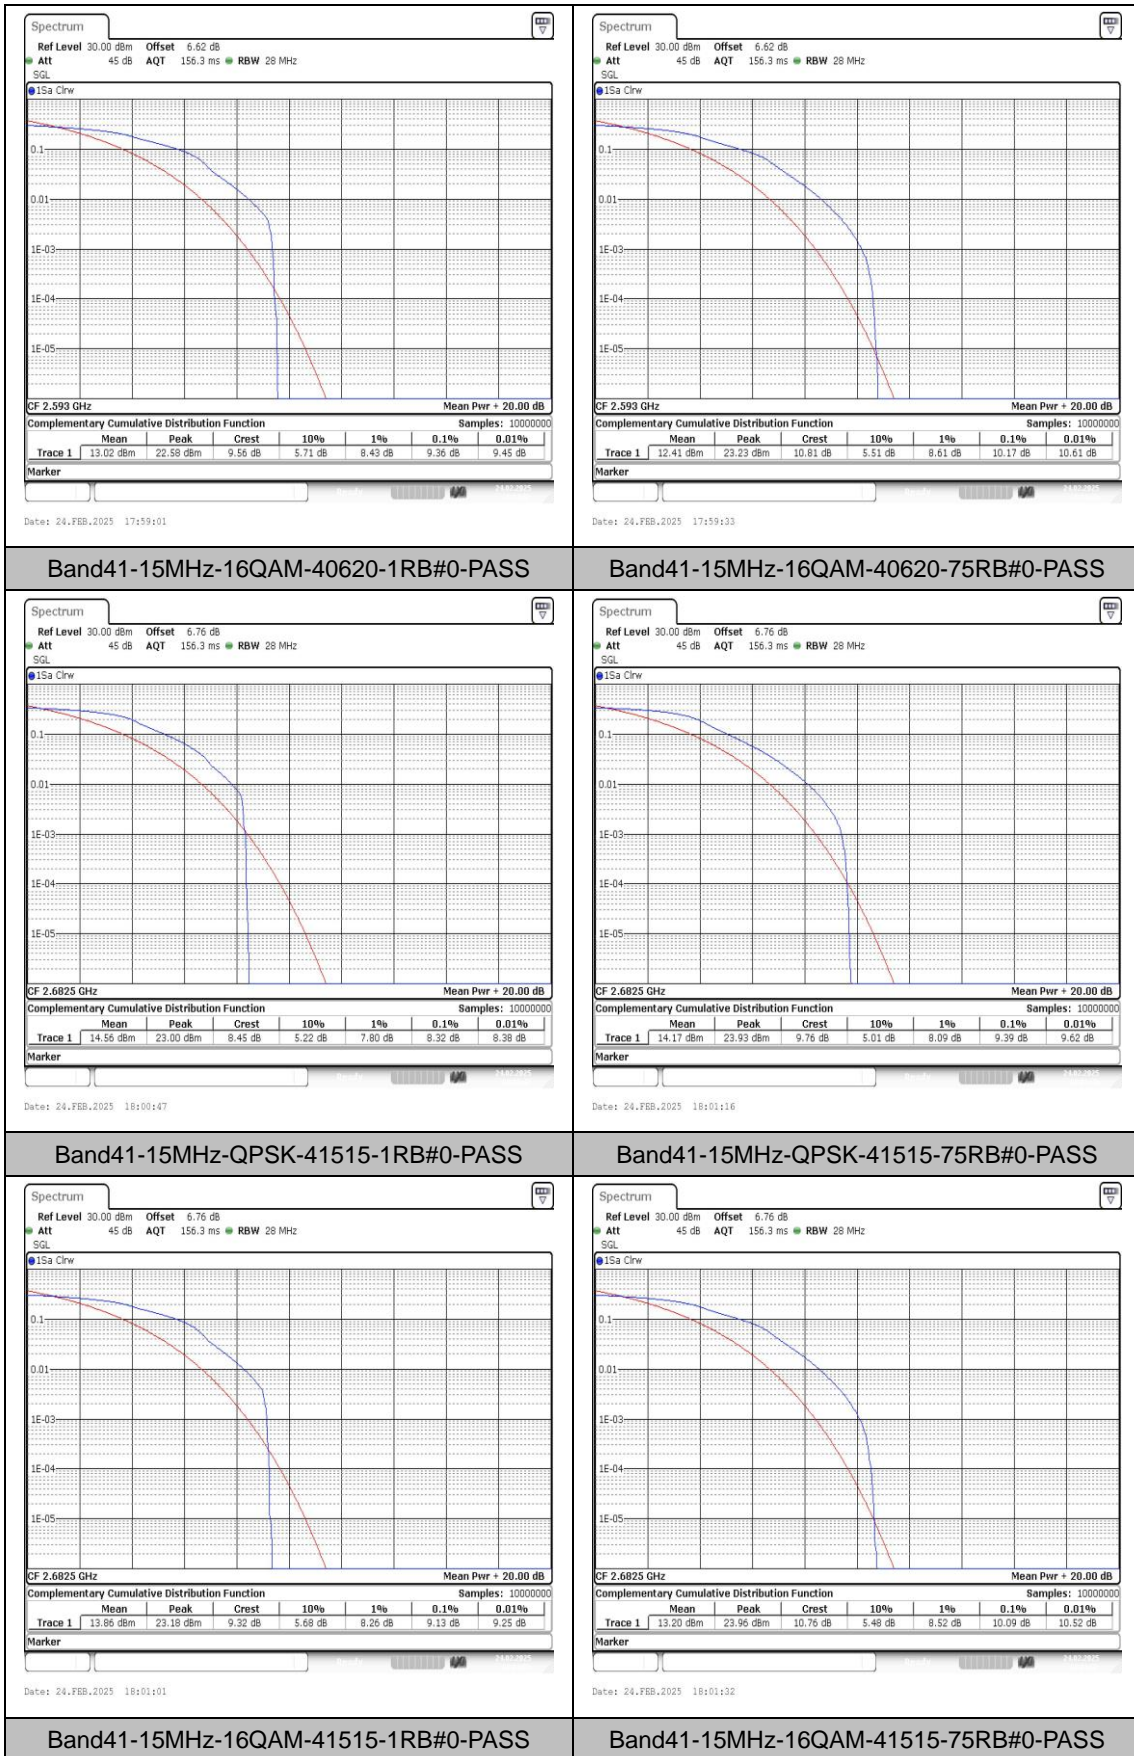

Test Graphs

Appendix C: 26dB Bandwidth and Occupied Bandwidth

Test Result

Band	Bandwidth	Modulation	Channel	RB Configuration	Occupied Bandwidth (MHz)	26dB Bandwidth (MHz)	Verdict
Band41	5MHz	QPSK	39675	25RB#0	4.535	5.22	PASS
Band41	5MHz	16QAM	39675	25RB#0	4.505	5.19	PASS
Band41	5MHz	QPSK	40620	25RB#0	4.505	5.17	PASS
Band41	5MHz	16QAM	40620	25RB#0	4.525	5.19	PASS
Band41	5MHz	QPSK	41565	25RB#0	4.515	5.17	PASS
Band41	5MHz	16QAM	41565	25RB#0	4.505	5.15	PASS
Band41	10MHz	QPSK	39700	50RB#0	9.018	10.10	PASS
Band41	10MHz	16QAM	39700	50RB#0	8.985	10.13	PASS
Band41	10MHz	QPSK	40620	50RB#0	9.018	10.00	PASS
Band41	10MHz	16QAM	40620	50RB#0	9.018	9.93	PASS
Band41	10MHz	QPSK	41540	50RB#0	8.985	10.10	PASS
Band41	10MHz	16QAM	41540	50RB#0	9.018	10.07	PASS
Band41	15MHz	QPSK	39725	75RB#0	13.478	14.90	PASS
Band41	15MHz	16QAM	39725	75RB#0	13.478	14.90	PASS
Band41	15MHz	QPSK	40620	75RB#0	13.527	15.00	PASS
Band41	15MHz	16QAM	40620	75RB#0	13.527	15.20	PASS
Band41	15MHz	QPSK	41515	75RB#0	13.478	15.05	PASS
Band41	15MHz	16QAM	41515	75RB#0	13.527	15.05	PASS
Band41	20MHz	QPSK	39750	100RB#0	18.103	20.00	PASS
Band41	20MHz	16QAM	39750	100RB#0	18.103	20.00	PASS
Band41	20MHz	QPSK	40620	100RB#0	18.037	20.07	PASS
Band41	20MHz	16QAM	40620	100RB#0	18.037	20.00	PASS
Band41	20MHz	QPSK	41490	100RB#0	18.103	20.07	PASS
Band41	20MHz	16QAM	41490	100RB#0	18.037	20.07	PASS

Test Graphs