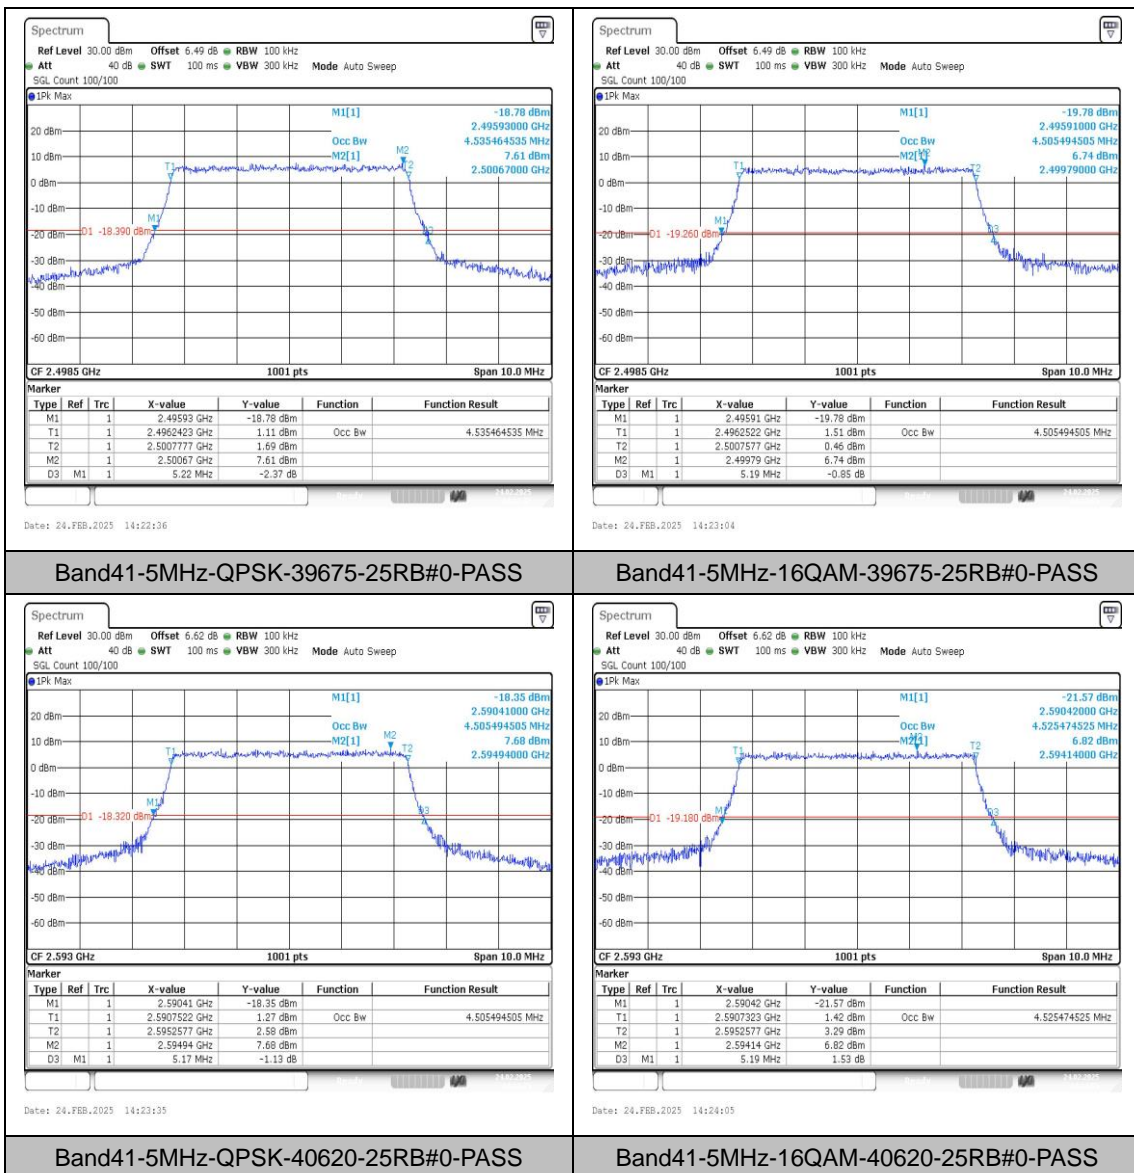

Test Graphs