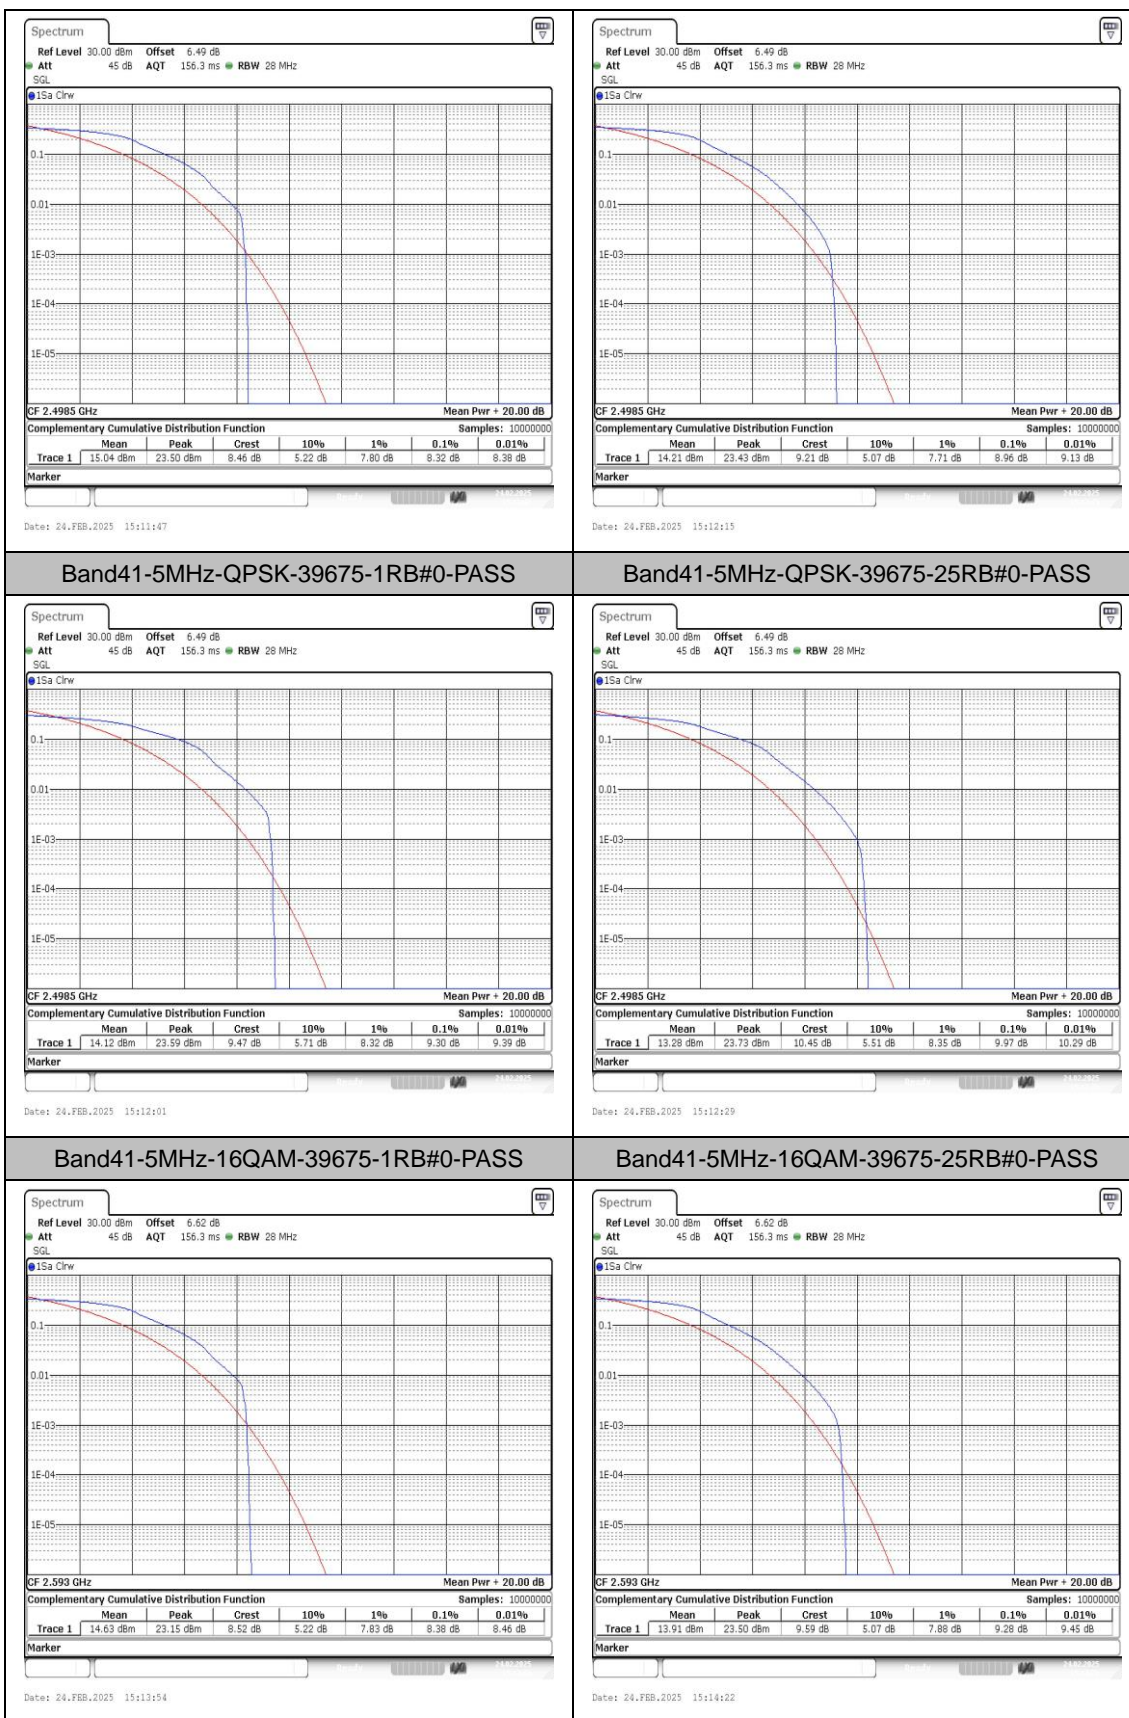

Test Graphs