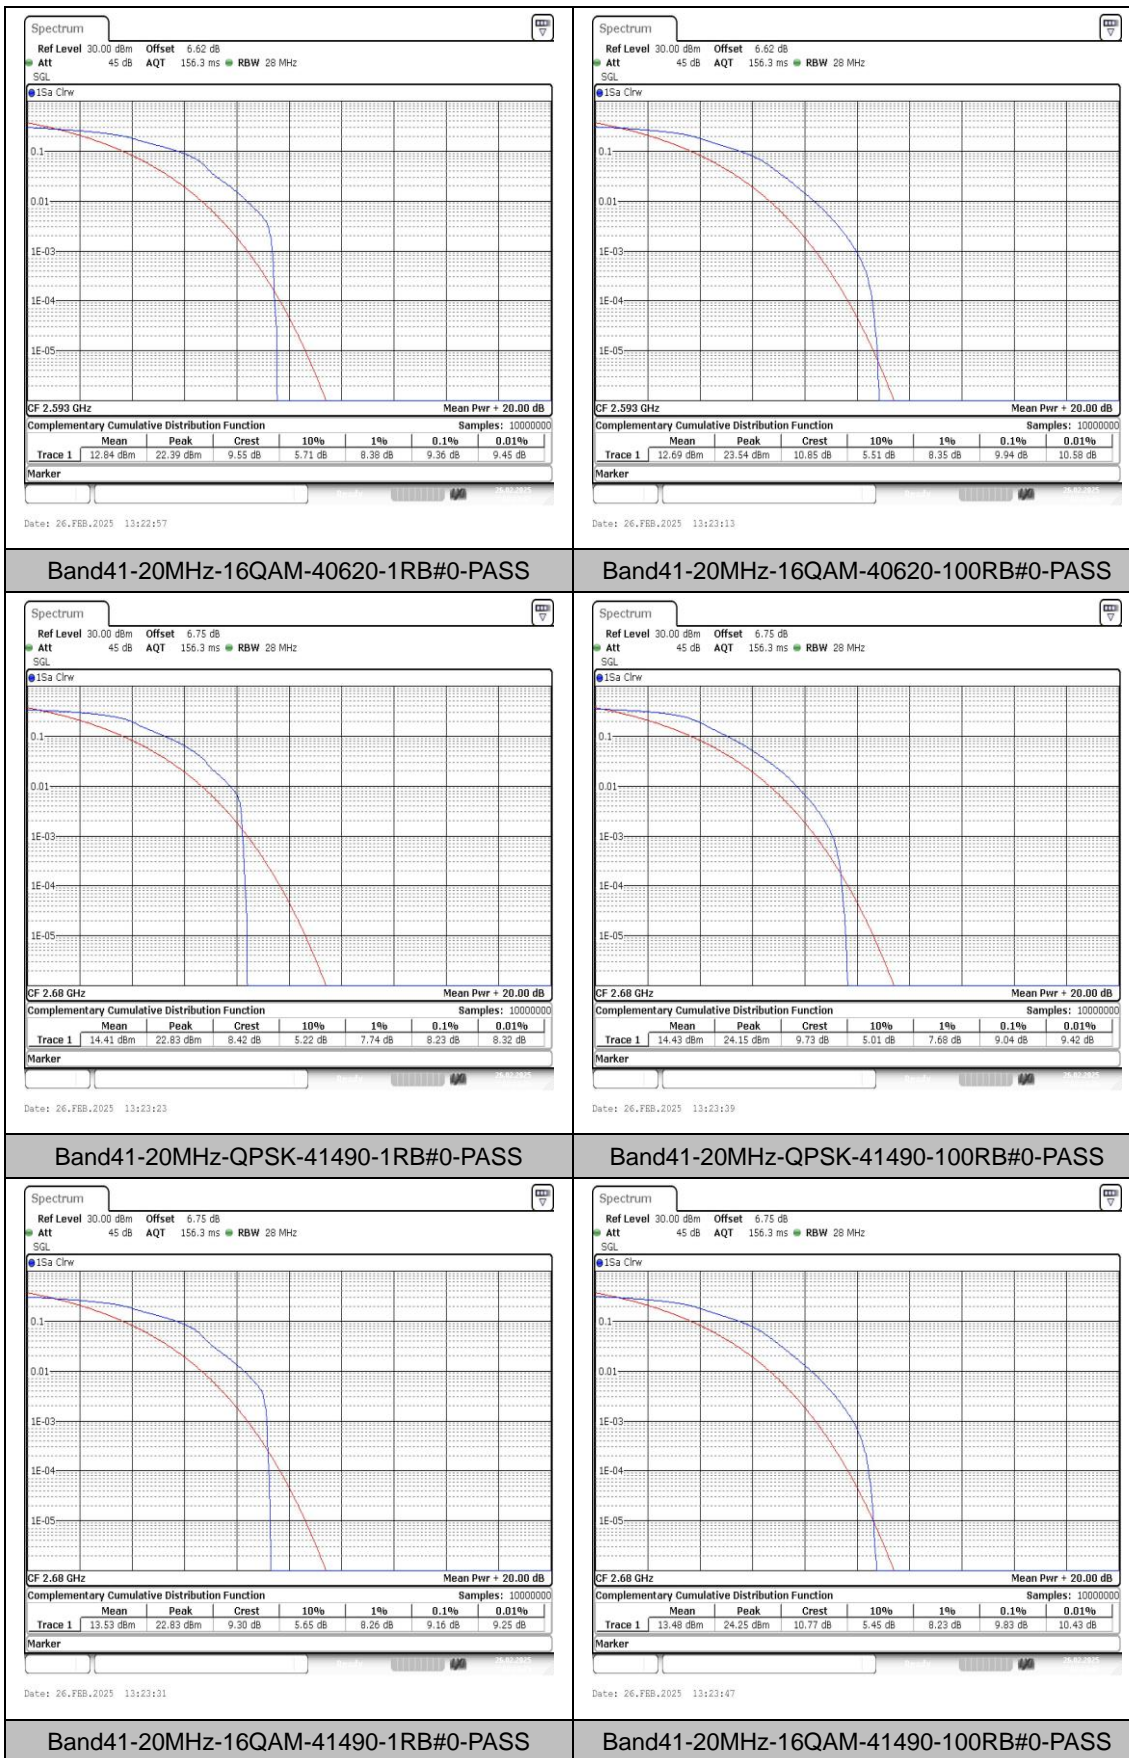

Test Graphs

Appendix C: 26dB Bandwidth and Occupied Bandwidth

Test Result

Band	Bandwidth	Modulation	Channel	RB Configuration	Occupied Bandwidth (MHz)	26dB Bandwidth (MHz)	Verdict
Band41	5MHz	QPSK	39675	25RB#0	4.535	5.22	PASS
Band41	5MHz	16QAM	39675	25RB#0	4.505	5.19	PASS
Band41	5MHz	QPSK	40620	25RB#0	4.505	5.17	PASS
Band41	5MHz	16QAM	40620	25RB#0	4.525	5.19	PASS
Band41	5MHz	QPSK	41565	25RB#0	4.515	5.17	PASS
Band41	5MHz	16QAM	41565	25RB#0	4.505	5.15	PASS
Band41	10MHz	QPSK	39700	50RB#0	9.018	10.10	PASS
Band41	10MHz	16QAM	39700	50RB#0	8.985	10.13	PASS
Band41	10MHz	QPSK	40620	50RB#0	9.018	10.00	PASS
Band41	10MHz	16QAM	40620	50RB#0	9.018	9.93	PASS
Band41	10MHz	QPSK	41540	50RB#0	8.985	10.10	PASS
Band41	10MHz	16QAM	41540	50RB#0	9.018	10.07	PASS
Band41	15MHz	QPSK	39725	75RB#0	13.478	14.90	PASS
Band41	15MHz	16QAM	39725	75RB#0	13.478	14.90	PASS
Band41	15MHz	QPSK	40620	75RB#0	13.527	15.00	PASS
Band41	15MHz	16QAM	40620	75RB#0	13.527	15.20	PASS
Band41	15MHz	QPSK	41515	75RB#0	13.478	15.05	PASS
Band41	15MHz	16QAM	41515	75RB#0	13.527	15.05	PASS
Band41	20MHz	QPSK	39750	100RB#0	18.103	20.00	PASS
Band41	20MHz	16QAM	39750	100RB#0	18.103	20.00	PASS
Band41	20MHz	QPSK	40620	100RB#0	18.037	20.07	PASS
Band41	20MHz	16QAM	40620	100RB#0	18.037	20.00	PASS
Band41	20MHz	QPSK	41490	100RB#0	18.103	20.07	PASS
Band41	20MHz	16QAM	41490	100RB#0	18.037	20.07	PASS