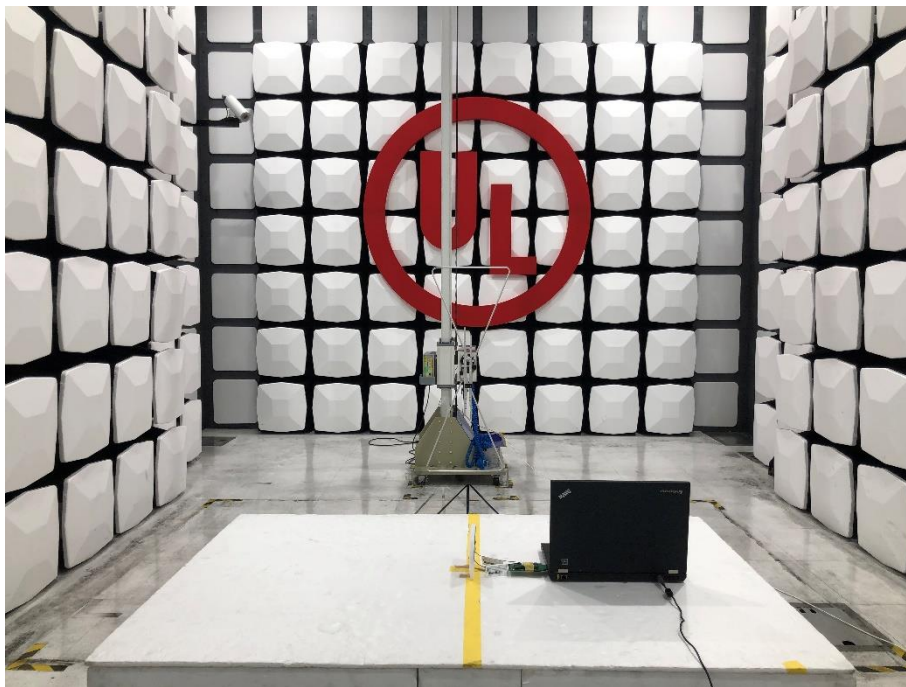

30MHz ~ 1GHz

Underwriters Laboratories Taiwan Co., Ltd.

Building B and Building E, No. 372-7, Sec. 4, Zhongxing Rd., Zhudong Township, Hsinchu County, Taiwan

Telephone :+886-2-7737-3000

Facsimile (FAX) :+886-3-583-7948