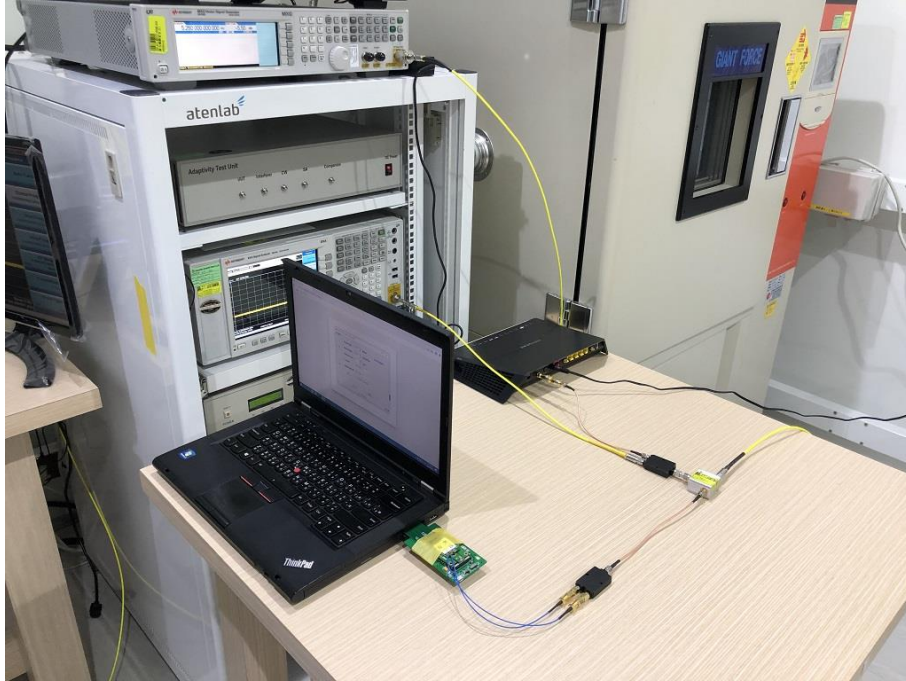

DFS Setup Configurations

Underwriters Laboratories Taiwan Co., Ltd.

Building B and Building E, No. 372-7, Sec. 4, Zhongxing Rd., Zhudong Township, Hsinchu County, Taiwan

Telephone : +886-2-7737-3000

Facsimile (FAX) : +886-3-583-7948