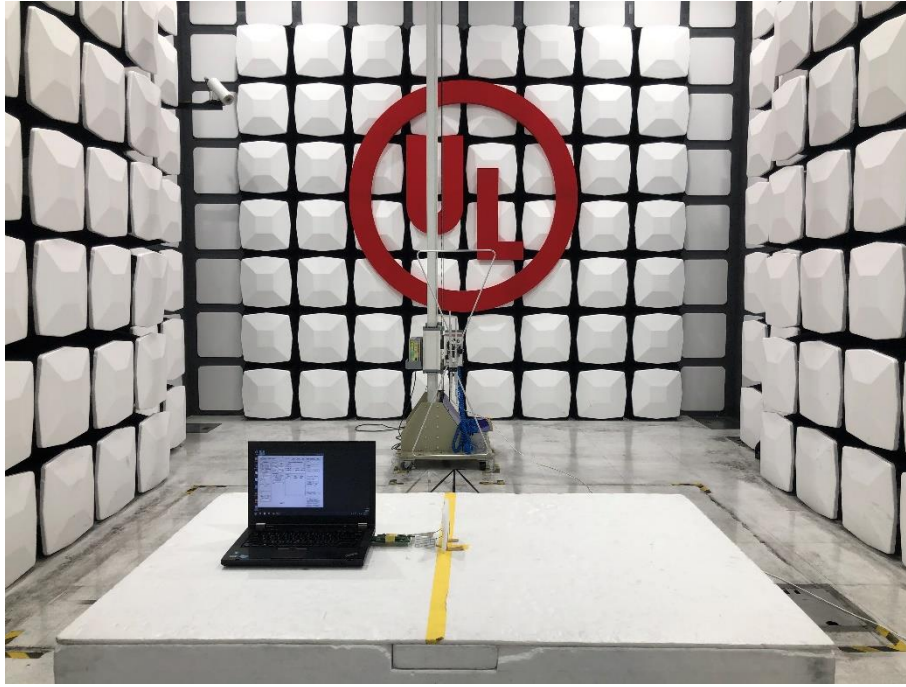

30MHz ~ 1GHz

Underwriters Laboratories Taiwan Co., Ltd.

Building B and Building E, No. 372-7, Sec. 4, Zhongxing Rd., Zhudong Township, Hsinchu County, Taiwan

Telephone :+886-2-7737-3000

Facsimile (FAX) :+886-3-583-7948