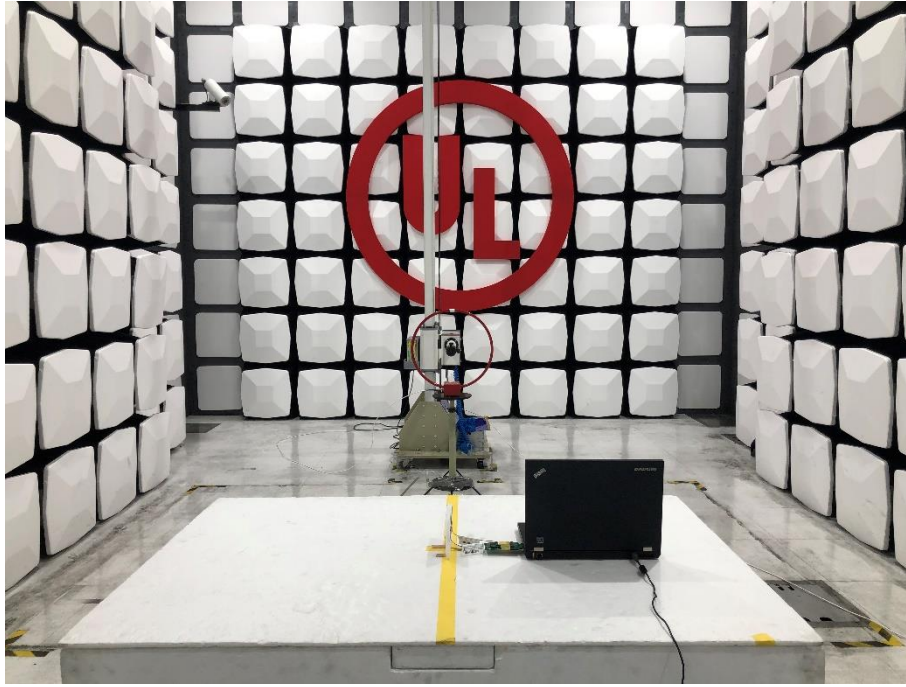

9kHz ~ 30MHz

Underwriters Laboratories Taiwan Co., Ltd.

Building B and Building E, No. 372-7, Sec. 4, Zhongxing Rd., Zhudong Township, Hsinchu County, Taiwan

Telephone :+886-2-7737-3000

Facsimile (FAX) :+886-3-583-7948