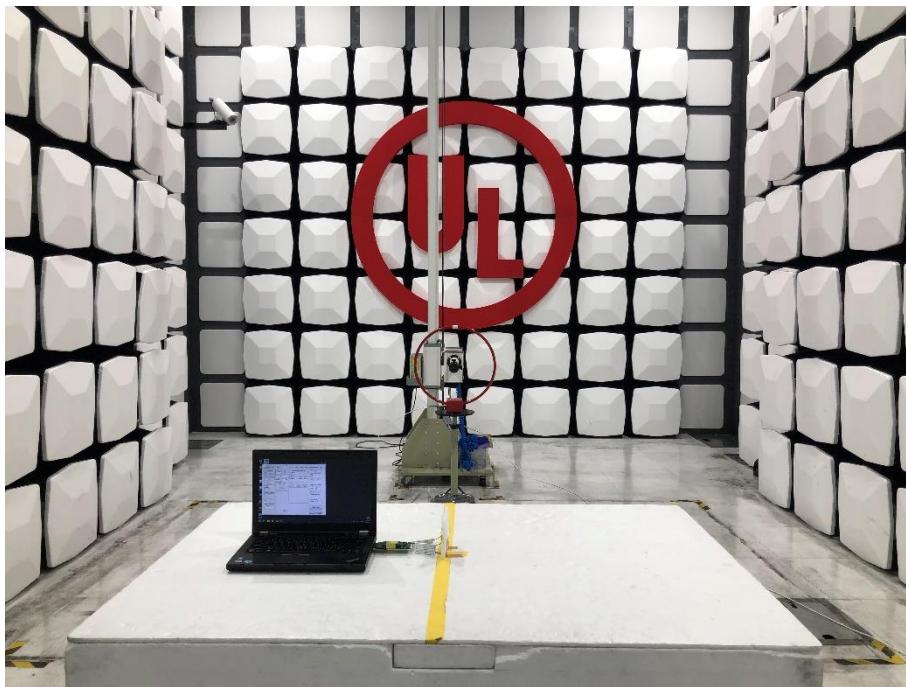

9kHz ~ 30MHz

Underwriters Laboratories Taiwan Co., Ltd.

Building B and Building E, No. 372-7, Sec. 4, Zhongxing Rd., Zhudong Township, Hsinchu County, Taiwan

Telephone :+886-2-7737-3000

Facsimile (FAX) :+886-3-583-7948