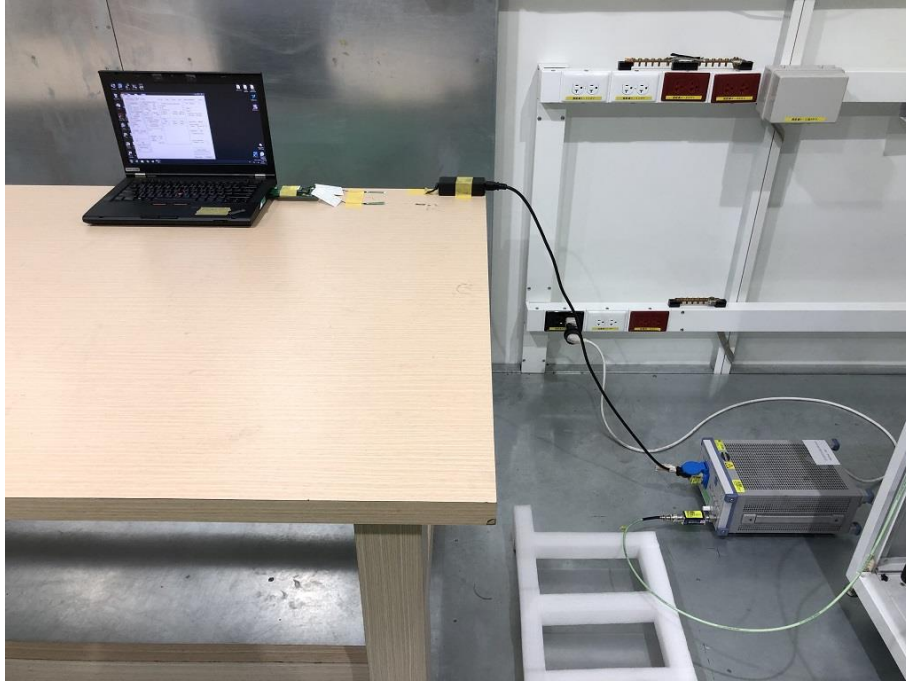

Telephone :+886-2-7737-3000

Facsimile (FAX) :+886-3-583-7948

AC Power Line Conducted Emission Setup Configurations

Underwriters Laboratories Taiwan Co., Ltd.

Building B and Building E, No. 372-7, Sec. 4, Zhongxing Rd., Zhudong Township, Hsinchu County, Taiwan