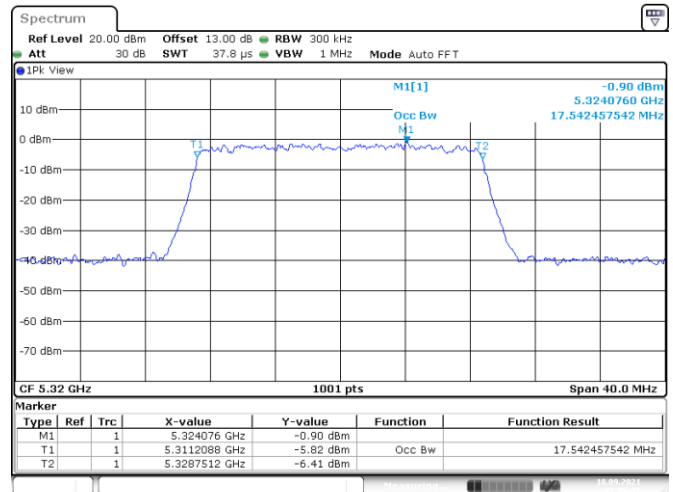

Channel 60

Channel 64

Date: 18.SEP.2021 07:28:46

Date: 18.SEP.2021 07:25:38