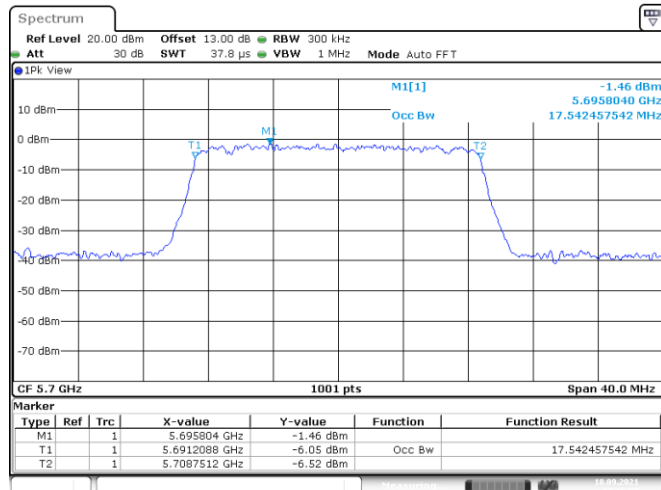

Channel 100

Date: 18.SEP.2021 07:22:37

Channel 116

Date: 18.SEP.2021 07:19:57

Channel 140

Date: 18.SEP.2021 07:16:54

Channel 144 (U-NII-2C)

Date: 18.SEP.2021 07:12:44