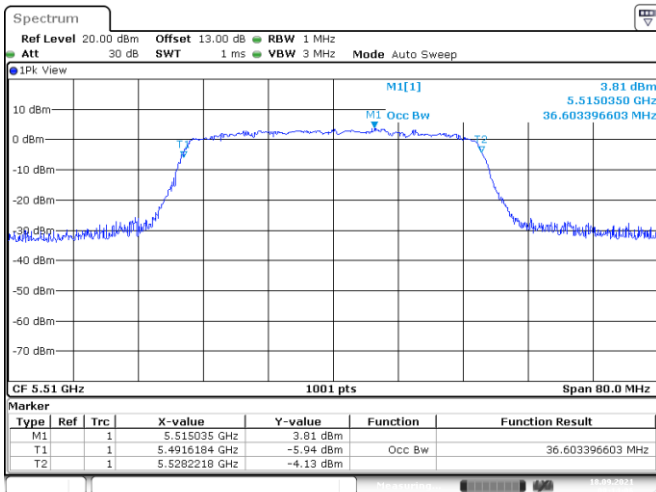

Channel 102

Channel 110