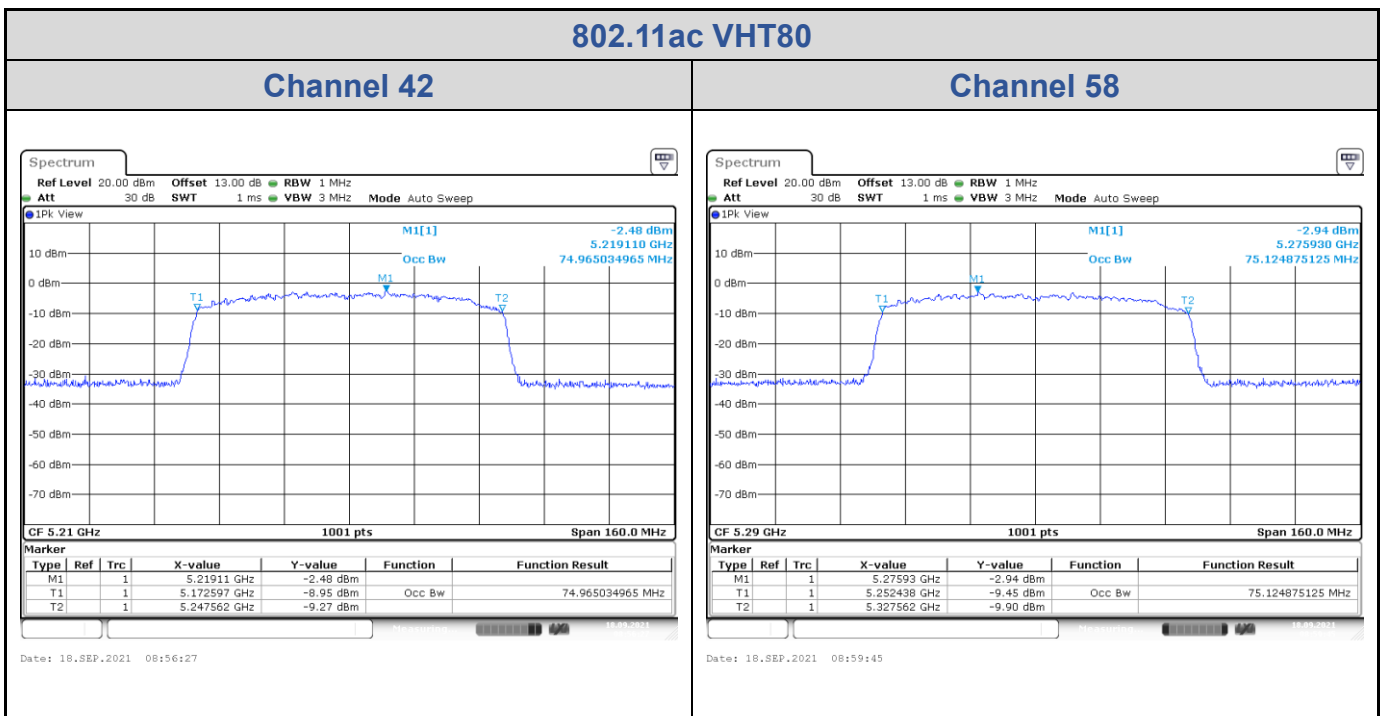

<Chain 0>

802.11ac VHT80

Channel 106

Channel 122

Date: 18.SEP.2021 09:06:01

Date: 18.SEP.2021 09:57:07

Channel 138 (U-NII-2C)

Channel 138 (U-NII-3)

Date: 18.SEP.2021 11:26:47

Date: 18.SEP.2021 11:16:43

<Chain 1>

802.11ac VHT80

Channel 106

Channel 122

Date: 18.SEP.2021 09:53:52

Date: 18.SEP.2021 09:59:20