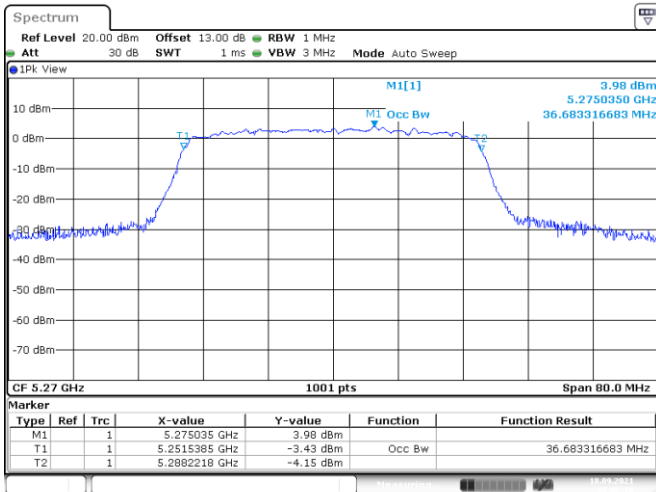

802.11n HT40

Channel 54

Channel 62