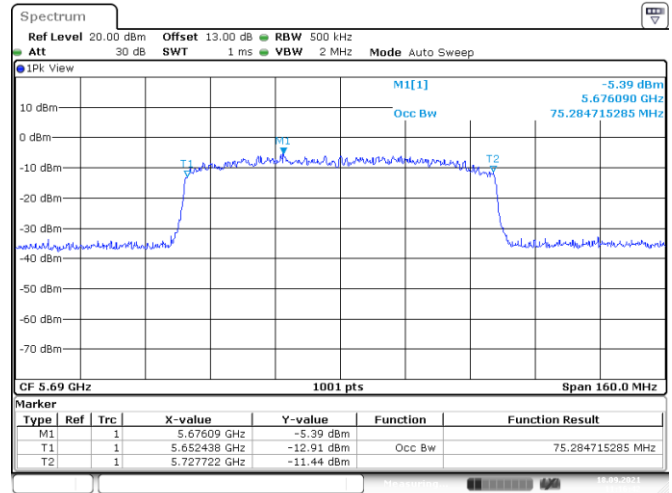

<Chain 0>

802.11ac VHT80

Channel 106

Channel 122

Date: 18.SEP.2021 09:06:01

Date: 18.SEP.2021 09:57:07

Channel 138 (U-NII-2C)

Channel 138 (U-NII-3)

Date: 18.SEP.2021 11:26:47

Date: 18.SEP.2021 11:16:43

<Chain 1>

802.11ac VHT80

Channel 106

Channel 122

Date: 18.SEP.2021 09:53:52

Date: 18.SEP.2021 09:59:20