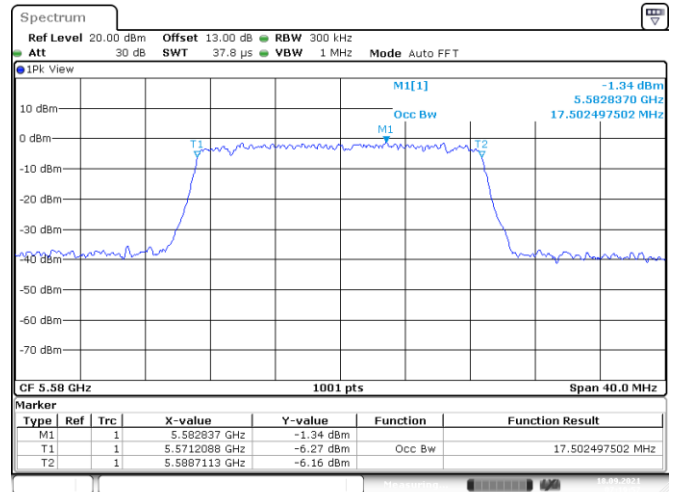

Channel 116

Date: 18.SEP.2021 07:19:57