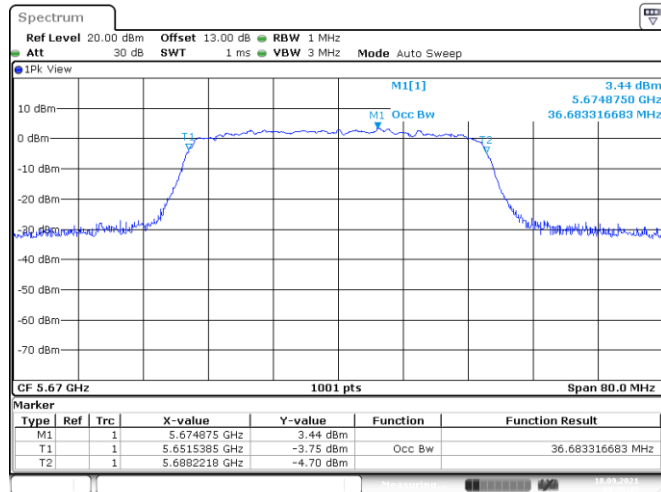

802.11n HT40

Channel 134

Date: 18.SEP.2021 08:25:44