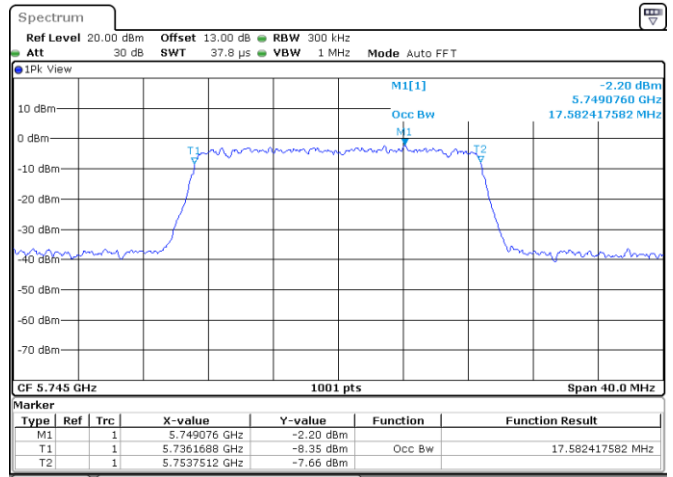

802.11n HT20

Channel 144 (U-NII-3)

Channel 149

Date: 18.SEP.2021 07:10:13

Date: 18.SEP.2021 07:07:35