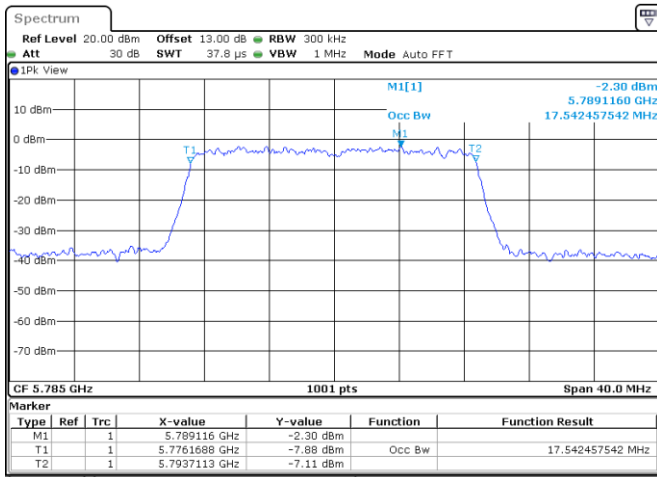

Channel 157

Channel 165

Date: 18.SEP.2021 07:02:53

Date: 18.SEP.2021 06:59:36