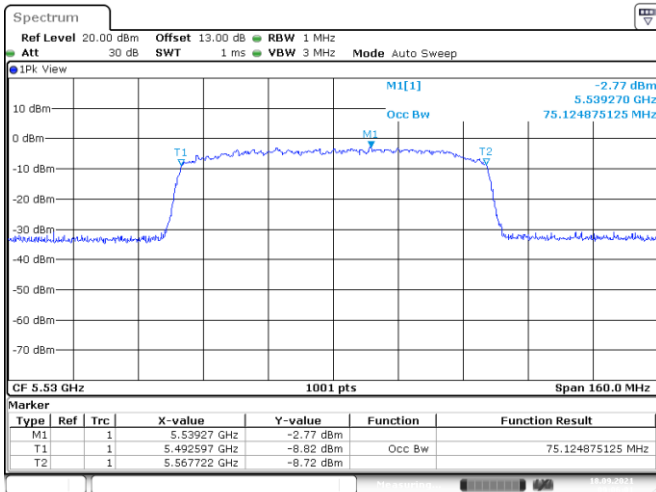

Date: 18.SEP.2021 08:45:38

802.11ac VHT80

Band	Channel	Frequency (MHz)	99% Bandwidth (MHz)	
			Chain 0	Chain 1
U-NII-1	42	5210	74.97	74.97
U-NII-2A	58	5290	75.12	75.12
U-NII-2C	106	5530	75.12	74.81
	122	5610	74.97	74.97
	138	5690	72.56	72.56
U-NII-3	138	5690	2.56	2.56
	155	5775	74.97	75.12

<Chain 0>

802.11ac VHT80

Channel 106

Channel 122

Date: 18.SEP.2021 09:06:01

Date: 18.SEP.2021 09:57:07

Channel 138 (U-NII-2C)

Channel 138 (U-NII-3)