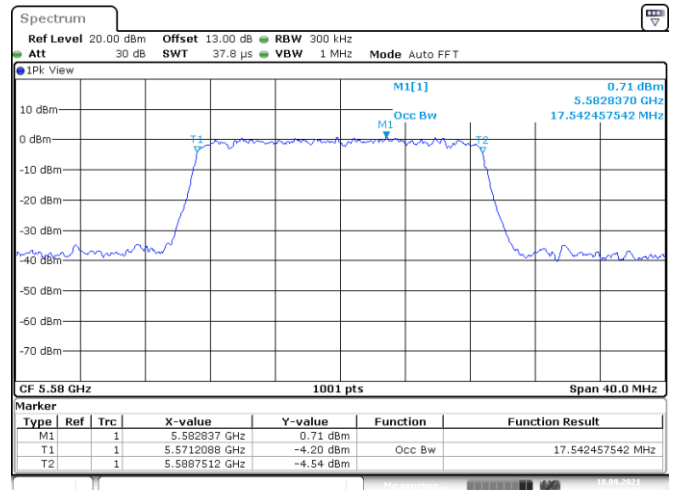

Channel 60

Channel 64

Date: 18.SEP.2021 07:30:12

Date: 18.SEP.2021 07:26:46

Channel 100

Channel 116

Date: 18.SEP.2021 07:24:02

Date: 18.SEP.2021 07:20:59