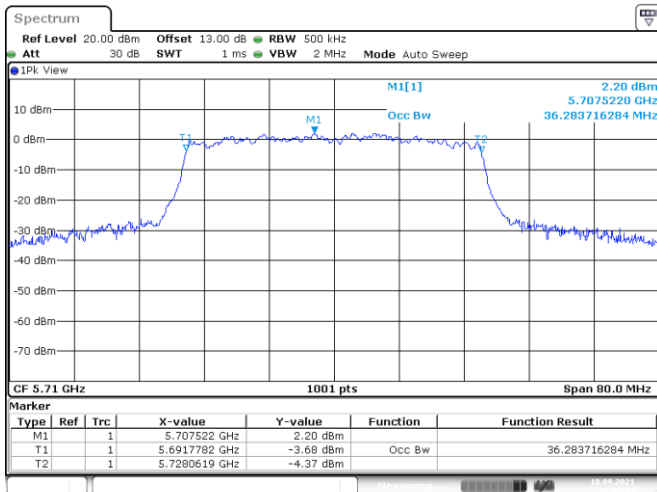

Channel 142 (U-NII-3)

Channel 151

Date: 18.SEP.2021 08:35:05

Date: 18.SEP.2021 08:45:38