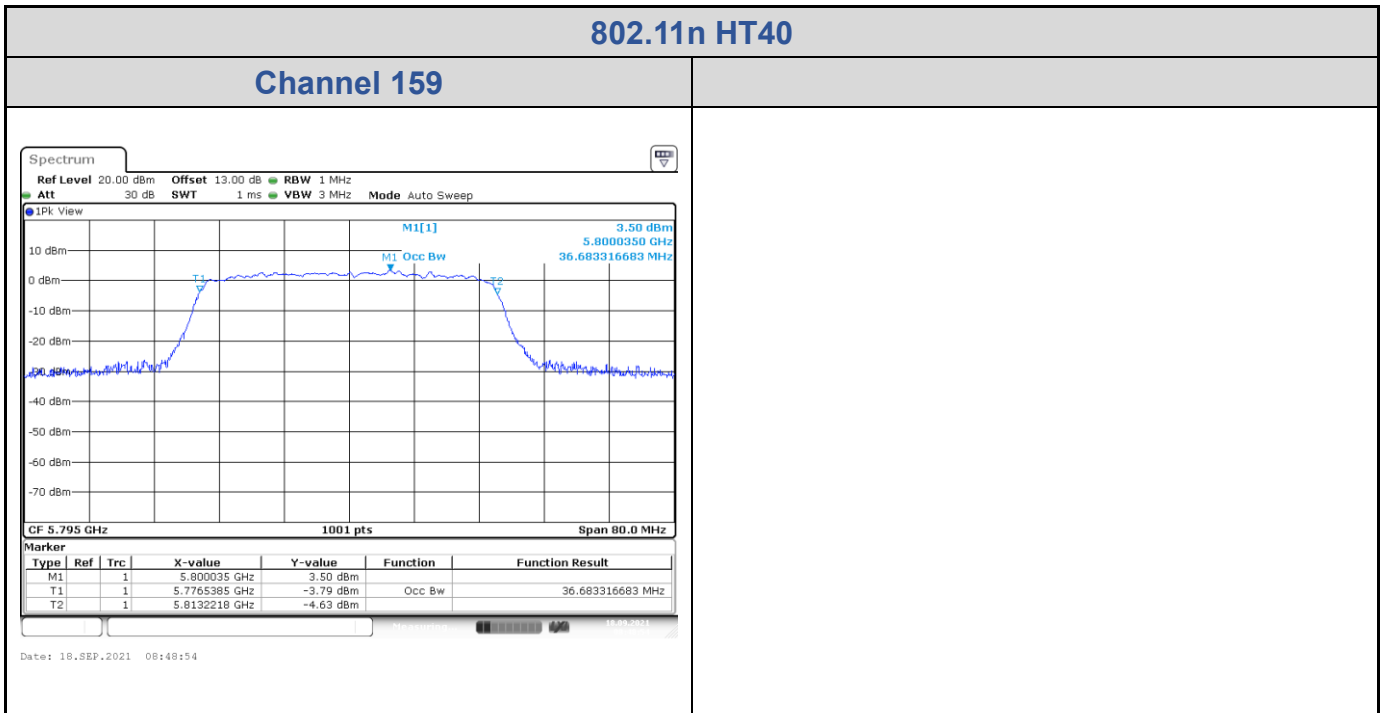

<Chain 1>