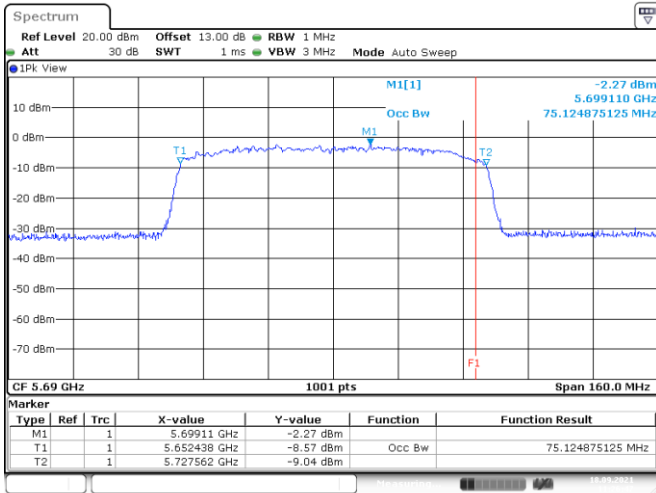

<Chain 0>

802.11ac VHT80

Channel 106

Channel 122

Date: 18.SEP.2021 09:06:01

Date: 18.SEP.2021 09:57:07

Channel 138 (U-NII-2C)

Channel 138 (U-NII-3)

Date: 18.SEP.2021 11:26:47

Date: 18.SEP.2021 11:16:43

<Chain 1>

802.11ac VHT80

Channel 106

Channel 122

Date: 18.SEP.2021 09:53:52

Date: 18.SEP.2021 09:59:20