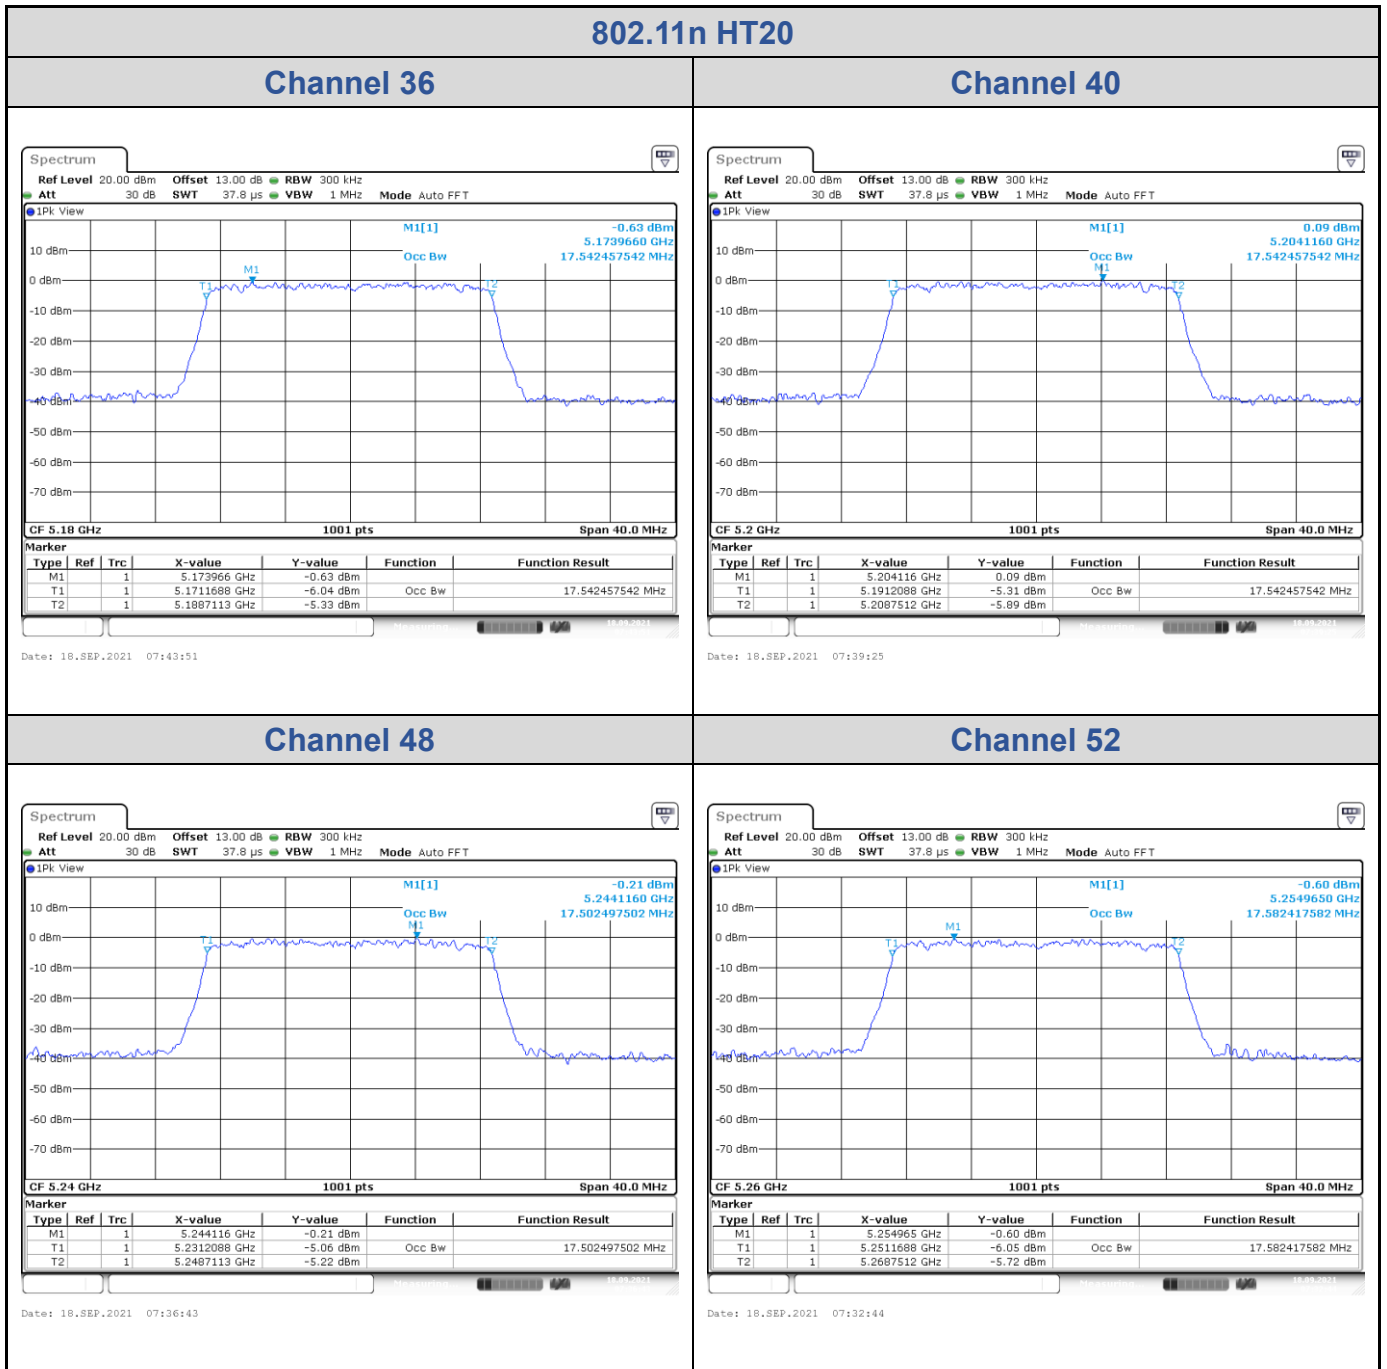

802.11n HT20
Channel 144 (U-NII-3)
Channel 149

Date: 18.SEP.2021 07:10:13

Date: 18.SEP.2021 07:07:35

Channel 157
Channel 165

Date: 18.SEP.2021 07:02:53

Date: 18.SEP.2021 06:59:36

<Chain 1>

802.11n HT20