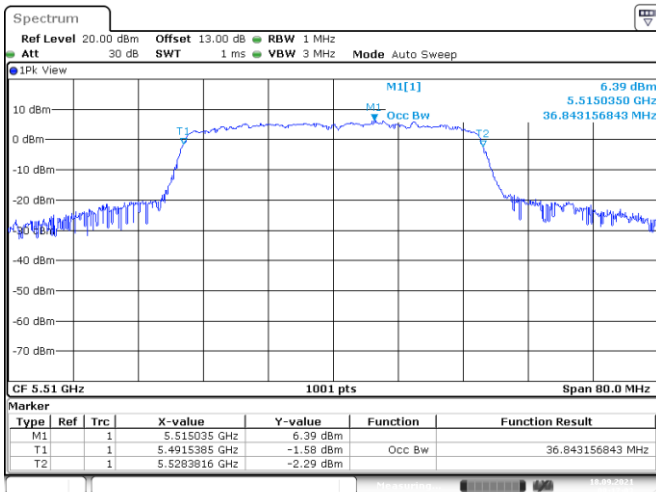

Date: 18.SEP.2021 08:36:38

Channel 151

Date: 18.SEP.2021 08:43:05

<Chain 1>

802.11n HT40
Channel 54
Channel 62

Date: 18.SEP.2021 08:03:33

Date: 18.SEP.2021 08:07:41

Channel 102
Channel 110