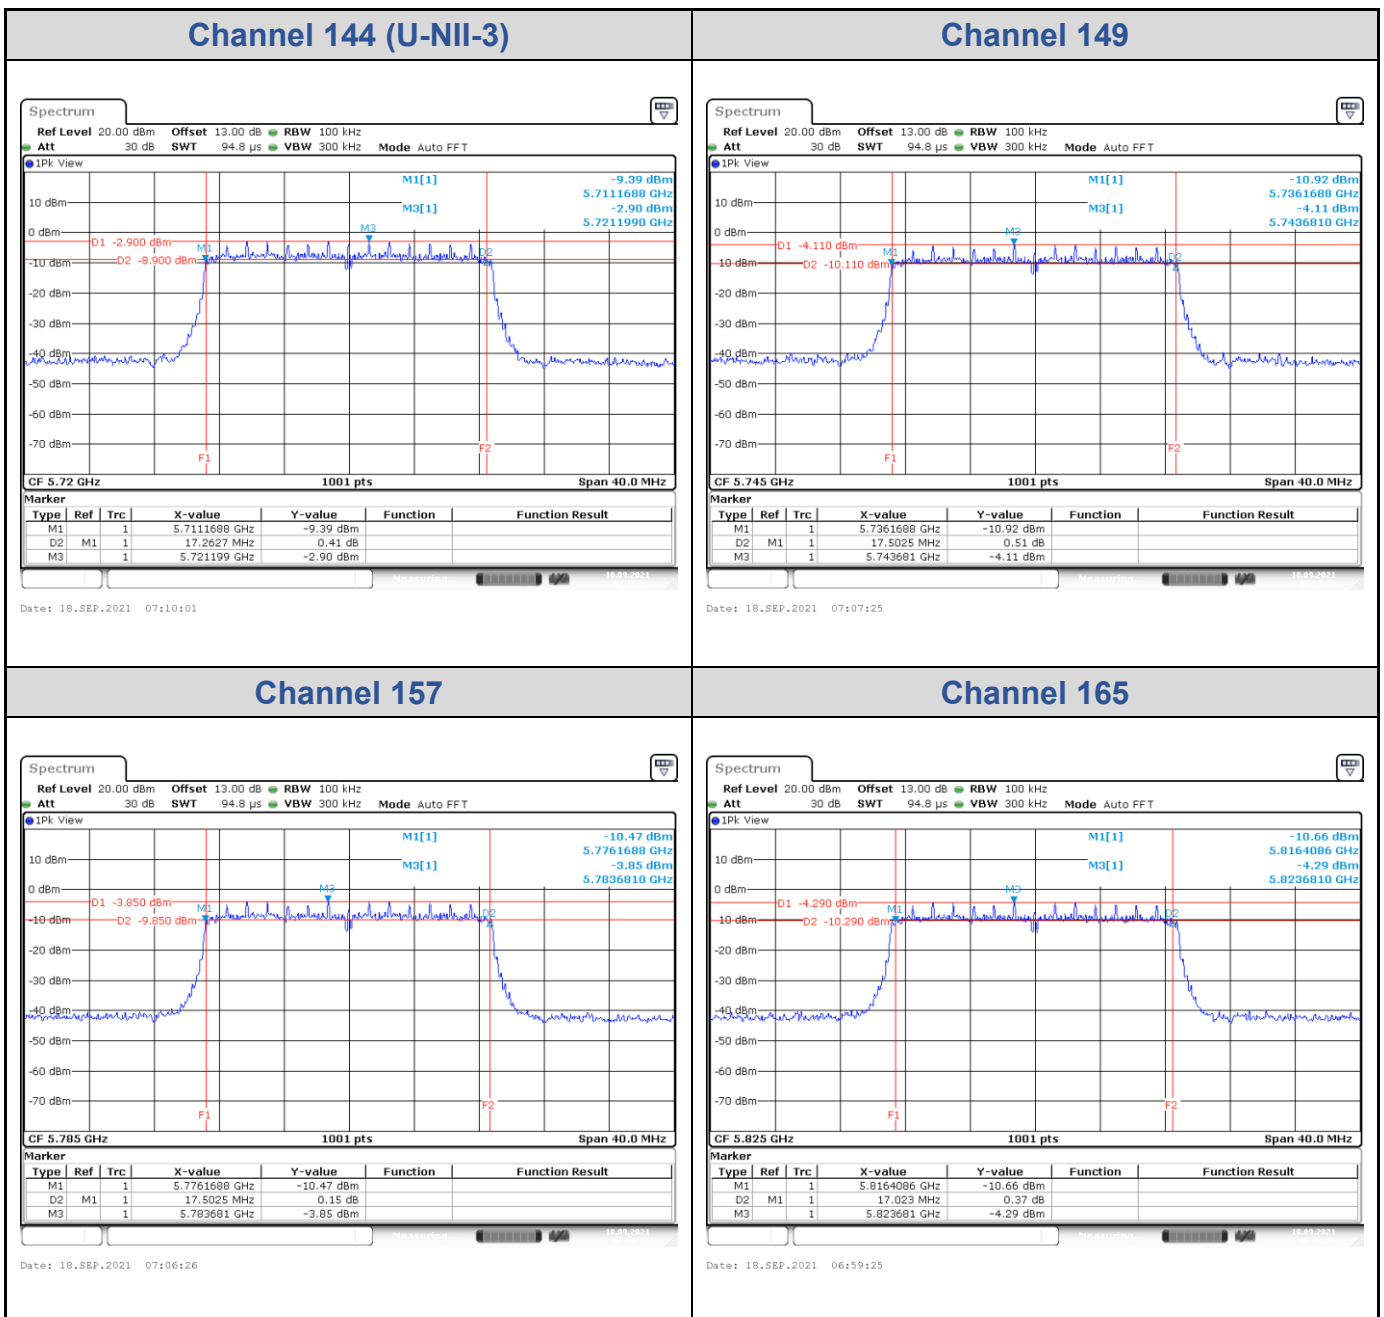

802.11n HT20

Band	Channel	Frequency (MHz)	6 dB Bandwidth (MHz)	
			Chain 0	Chain 1
U-NII-3	144	5720	3.43	3.43
	149	5745	17.50	17.50
	157	5785	17.50	17.50
	165	5825	17.02	17.50

<Chain 0>