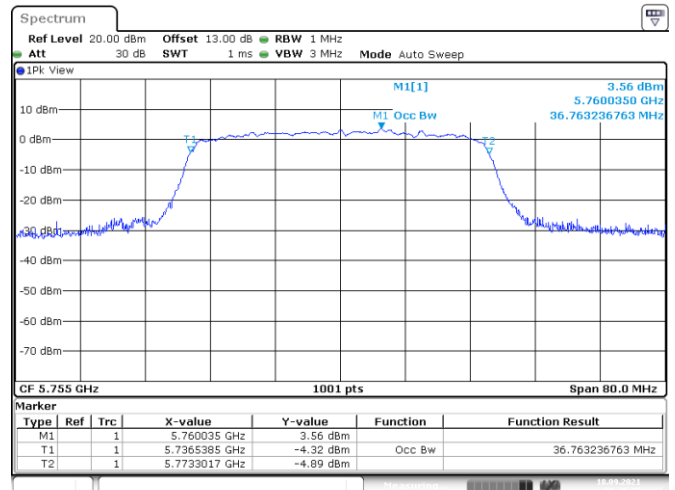

Channel 151

Date: 18.SEP.2021 08:43:05