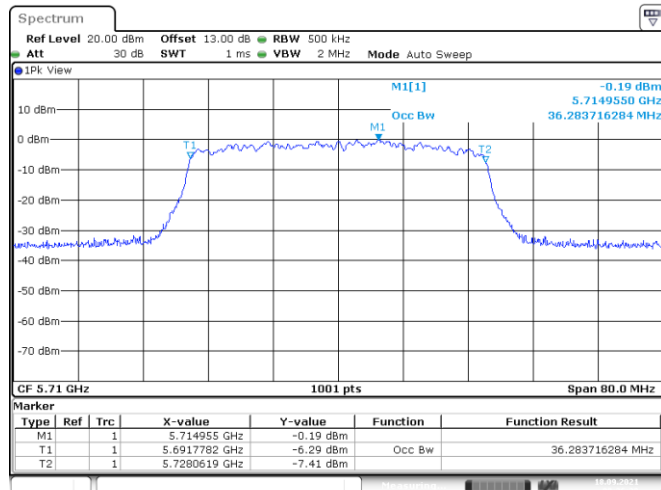

<Chain 0>

802.11n HT40
Channel 54
Channel 62

Channel 102
Channel 110

802.11n HT40
Channel 134

Date: 18.SEP.2021 08:25:44

Channel 142 (U-NII-2C)

Date: 18.SEP.2021 08:32:28

Channel 142 (U-NII-3)