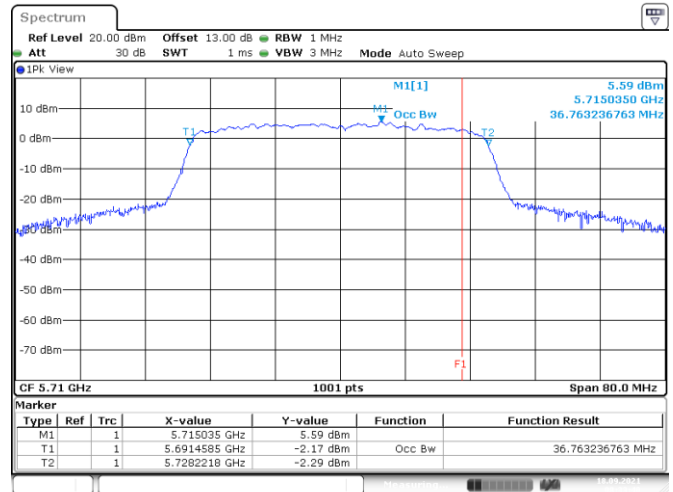

802.11n HT40

Channel 134

Channel 142 (U-NII-2C)

Date: 18.SEP.2021 08:30:42

Date: 18.SEP.2021 08:33:40