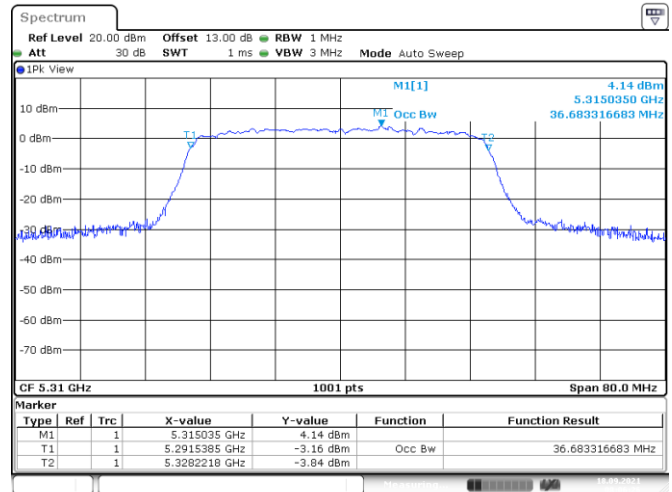

802.11n HT40

Channel 54

Channel 62