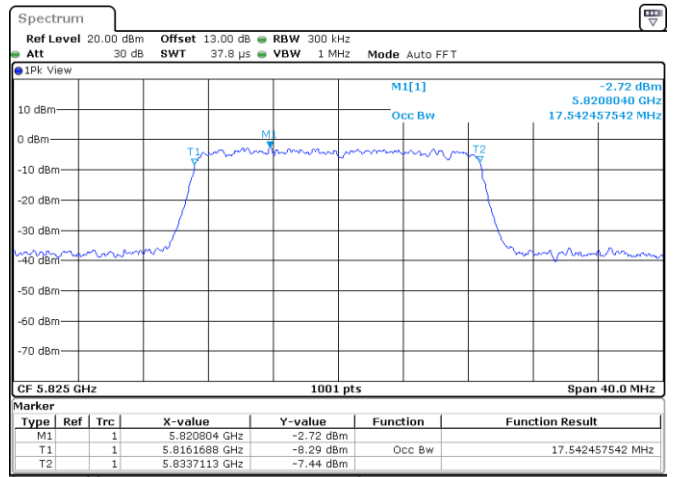

Channel 157

Channel 165

Date: 18.SEP.2021 07:02:53

Date: 18.SEP.2021 06:59:36