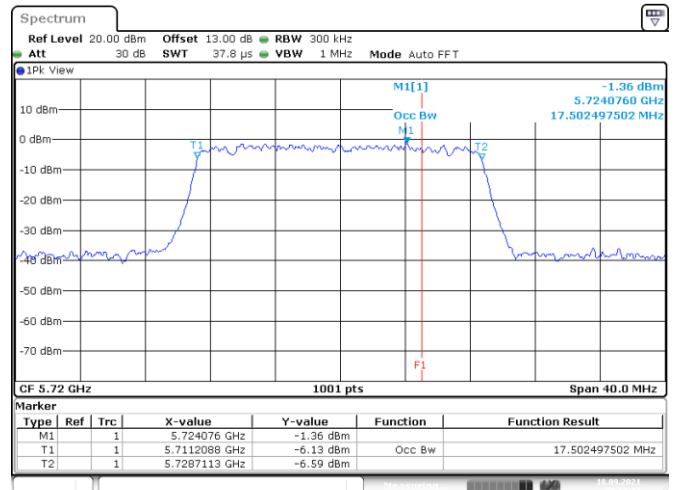

Channel 100

Date: 18.SEP.2021 07:22:37

Channel 116

Date: 18.SEP.2021 07:19:57

Channel 140

Date: 18.SEP.2021 07:16:54

Channel 144 (U-NII-2C)

Date: 18.SEP.2021 07:12:44