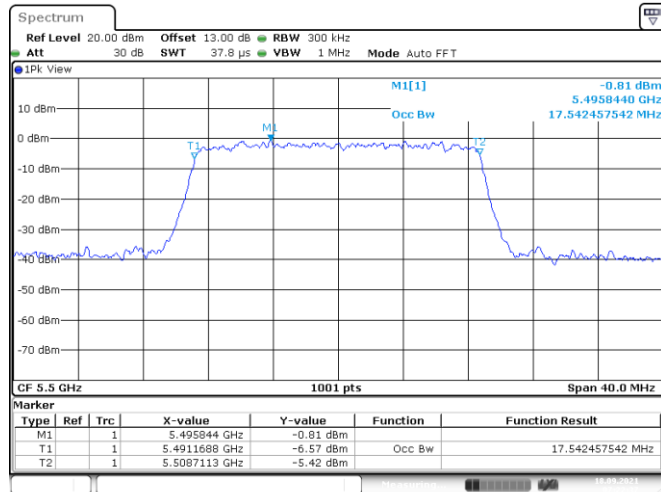

802.11n HT20

Channel 100

Date: 18.SEP.2021 07:22:37