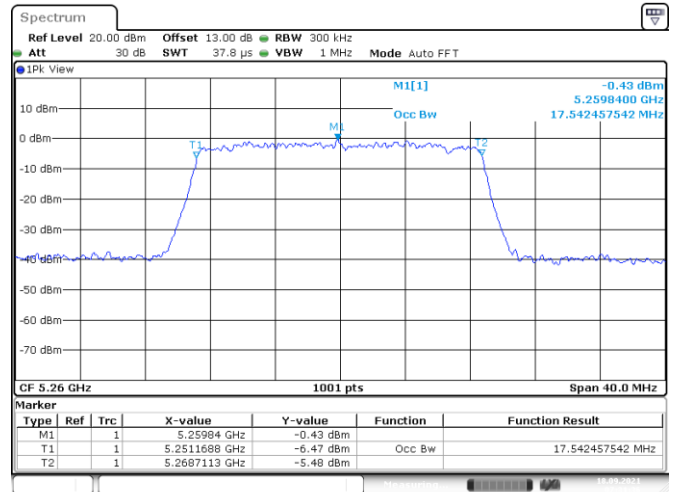

802.11n HT20

Channel 48

Channel 52

Date: 18.SEP.2021 07:35:47

Date: 18.SEP.2021 07:31:37