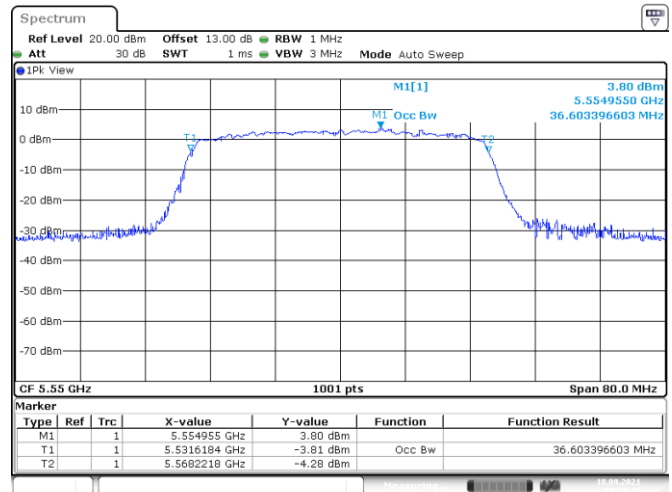

Channel 102

Channel 110