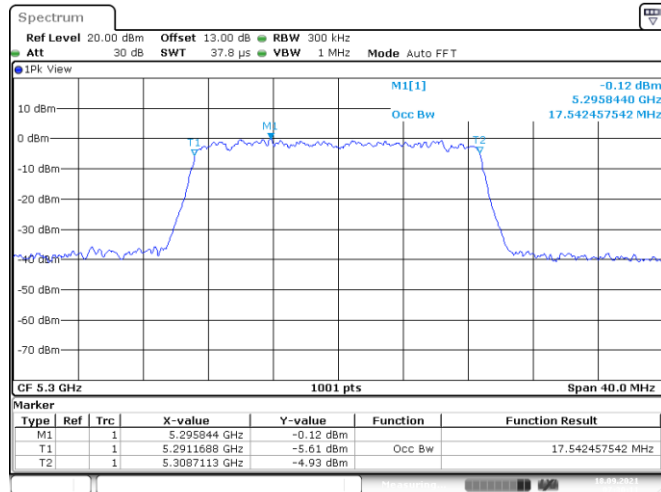

802.11n HT20

Channel 60

Channel 64

Date: 18.SEP.2021 07:30:12