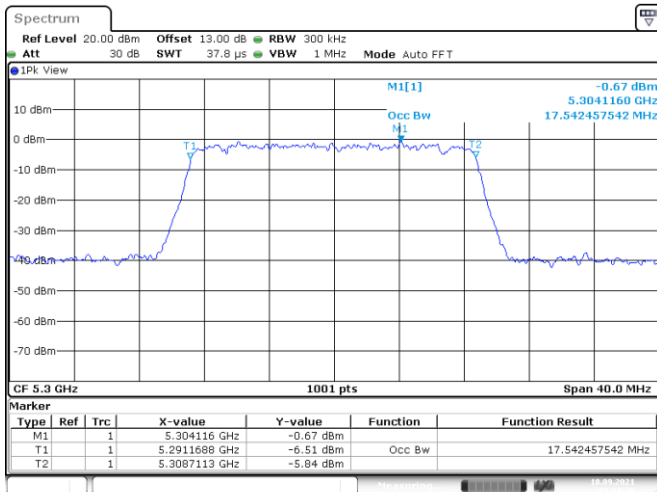

Channel 60

Channel 64

Date: 18.SEP.2021 07:28:46

Date: 18.SEP.2021 07:25:38