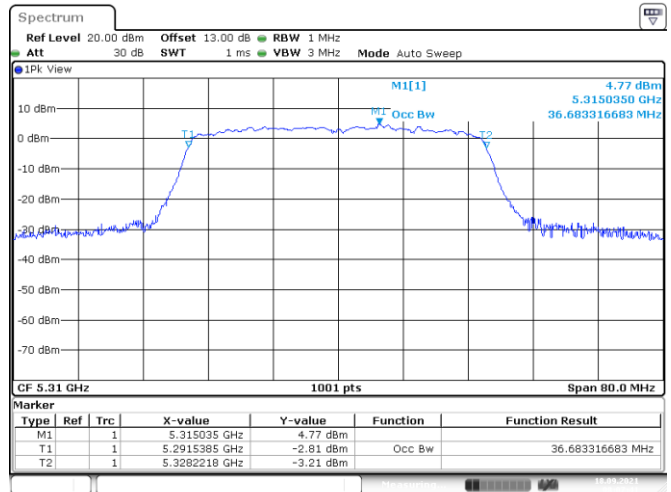

Date: 18.SEP.2021 08:36:38

Channel 151

Date: 18.SEP.2021 08:43:05

<Chain 1>

802.11n HT40
Channel 54
Channel 62

Date: 18.SEP.2021 08:03:33

Date: 18.SEP.2021 08:07:41

Channel 102
Channel 110