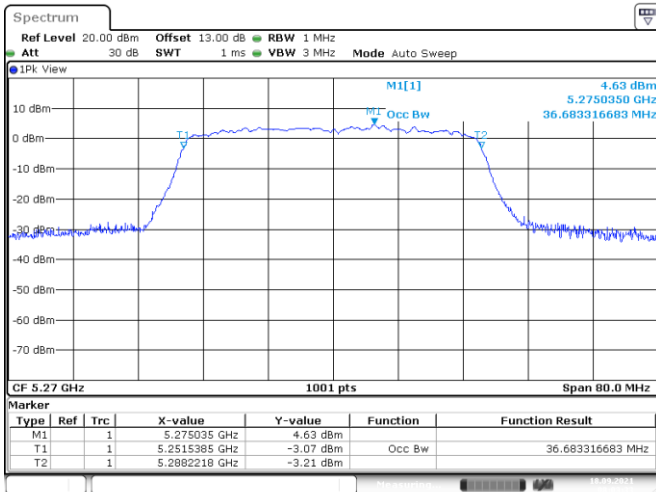

Date: 18.SEP.2021 08:36:38

Channel 151

Date: 18.SEP.2021 08:43:05

<Chain 1>

802.11n HT40
Channel 54
Channel 62

Date: 18.SEP.2021 08:03:33

Date: 18.SEP.2021 08:07:41

Channel 102
Channel 110