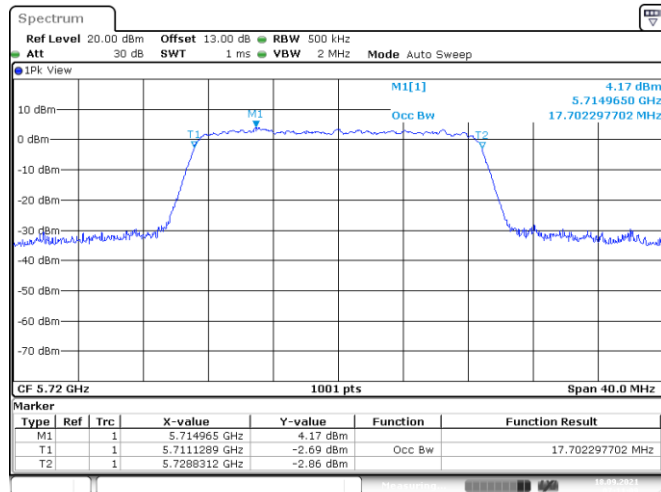

Channel 144 (U-NII-3)