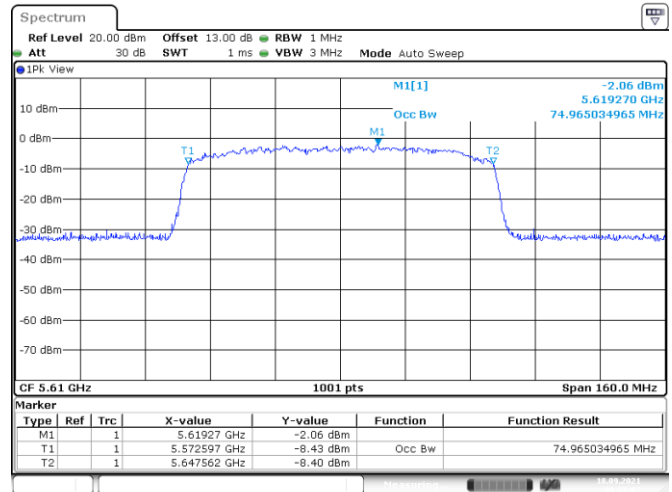

Date: 18.SEP.2021 08:45:38

802.11ac VHT80

Band	Channel	Frequency (MHz)	99% Bandwidth (MHz)	
			Chain 0	Chain 1
U-NII-1	42	5210	74.97	74.97
U-NII-2A	58	5290	75.12	75.12
U-NII-2C	106	5530	75.12	74.81
	122	5610	74.97	74.97
	138	5690	72.56	72.56
U-NII-3	138	5690	2.56	2.56
	155	5775	74.97	75.12

<Chain 0>

802.11ac VHT80

Channel 106

Channel 122

Date: 18.SEP.2021 09:06:01

Date: 18.SEP.2021 09:57:07

Channel 138 (U-NII-2C)

Channel 138 (U-NII-3)