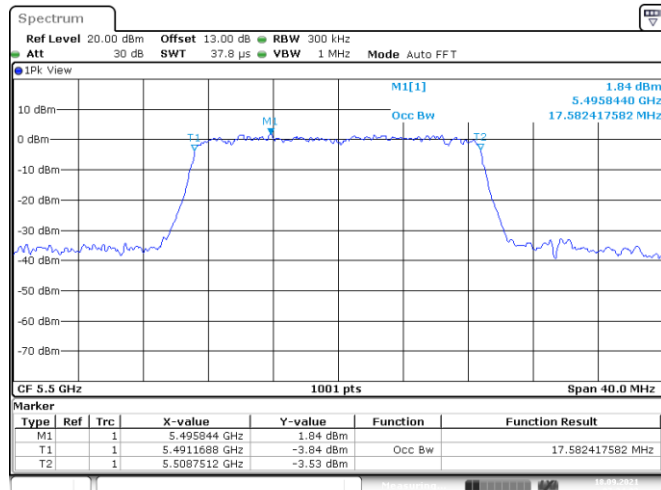

Channel 60

Channel 64

Date: 18.SEP.2021 07:30:12

Date: 18.SEP.2021 07:26:46

Channel 100

Channel 116

Date: 18.SEP.2021 07:24:02

Date: 18.SEP.2021 07:20:59