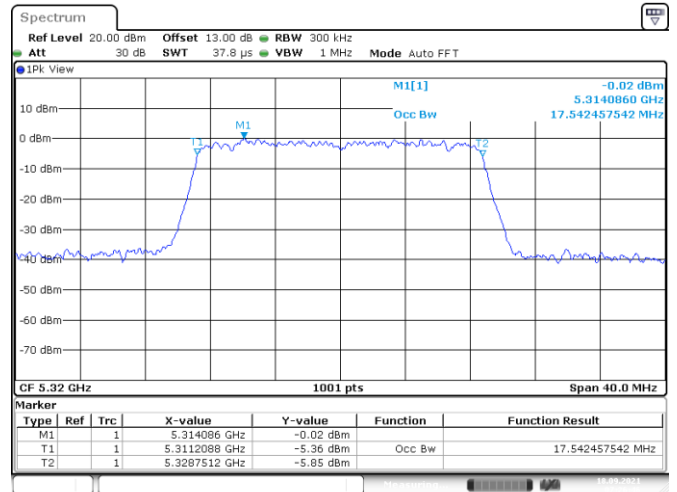

Date: 18.SEP.2021 07:26:46