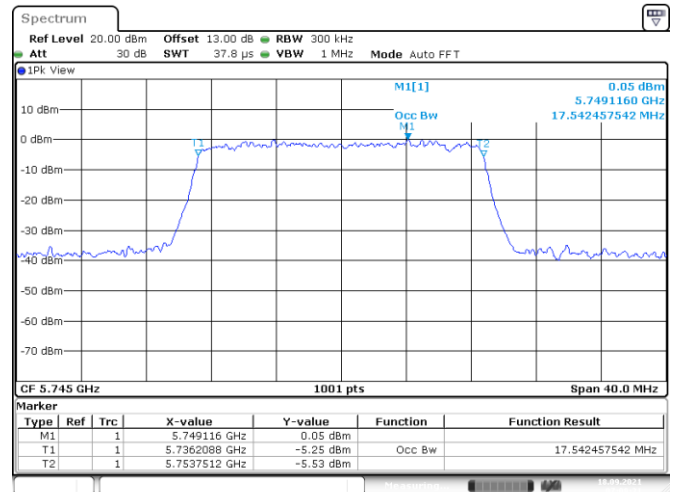

Channel 149