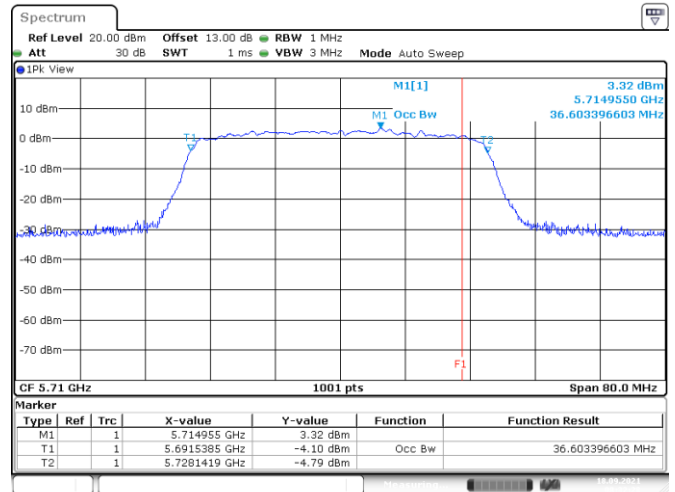

Channel 142 (U-NII-2C)

Date: 18.SEP.2021 08:32:28