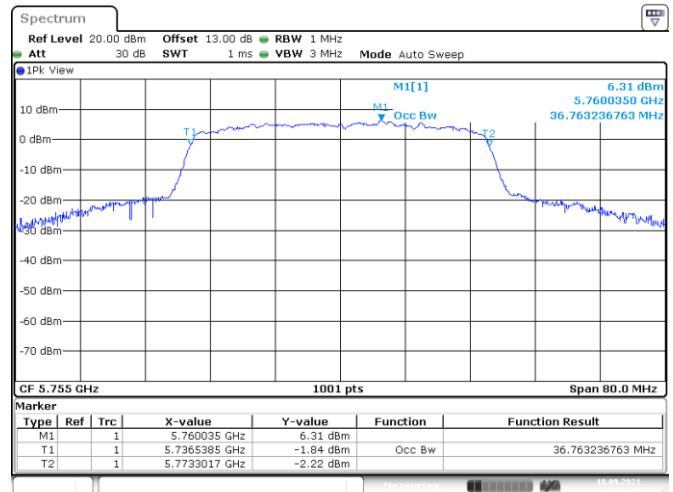

Channel 142 (U-NII-3)

Channel 151

Date: 18.SEP.2021 08:35:05

Date: 18.SEP.2021 08:45:38