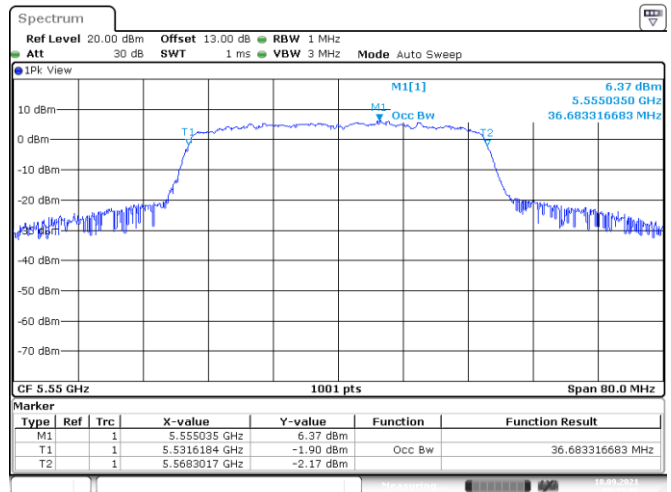

Date: 18.SEP.2021 08:36:38

Channel 151

Date: 18.SEP.2021 08:43:05

<Chain 1>

802.11n HT40
Channel 54
Channel 62

Date: 18.SEP.2021 08:03:33

Date: 18.SEP.2021 08:07:41

Channel 102
Channel 110