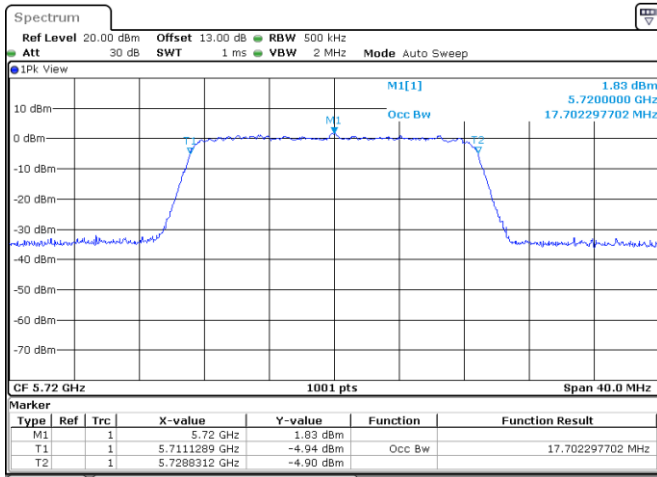

802.11n HT20

Channel 144 (U-NII-3)

Channel 149

Date: 18.SEP.2021 07:10:13

Date: 18.SEP.2021 07:07:35