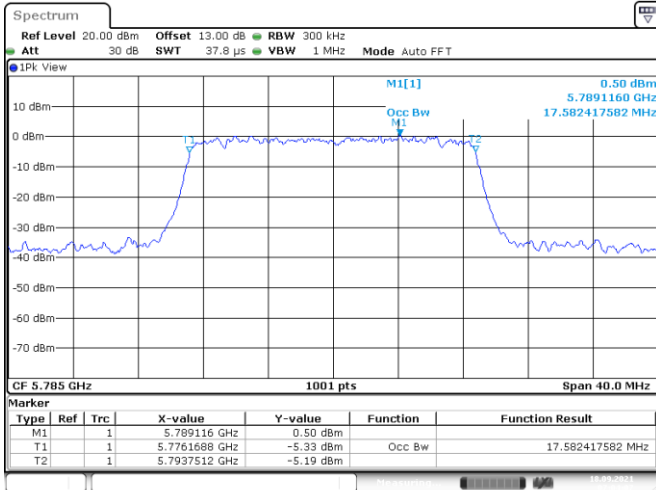

802.11n HT20

Channel 157

Channel 165

802.11n HT40

Band	Channel	Frequency (MHz)	99% Bandwidth (MHz)	
			Chain 0	Chain 1
U-NII-1	38	5190	36.52	36.52
	46	5230	36.52	36.52
U-NII-2A	54	5270	36.68	36.68
	62	5310	36.68	36.68
U-NII-2C	102	5510	36.60	36.84
	110	5550	36.60	36.68
	134	5670	36.68	36.76
	142	5710	33.46	33.54
U-NII-3	142	5710	3.14	3.22
	151	5755	36.76	36.76
	159	5795	36.68	37.00

<Chain 0>