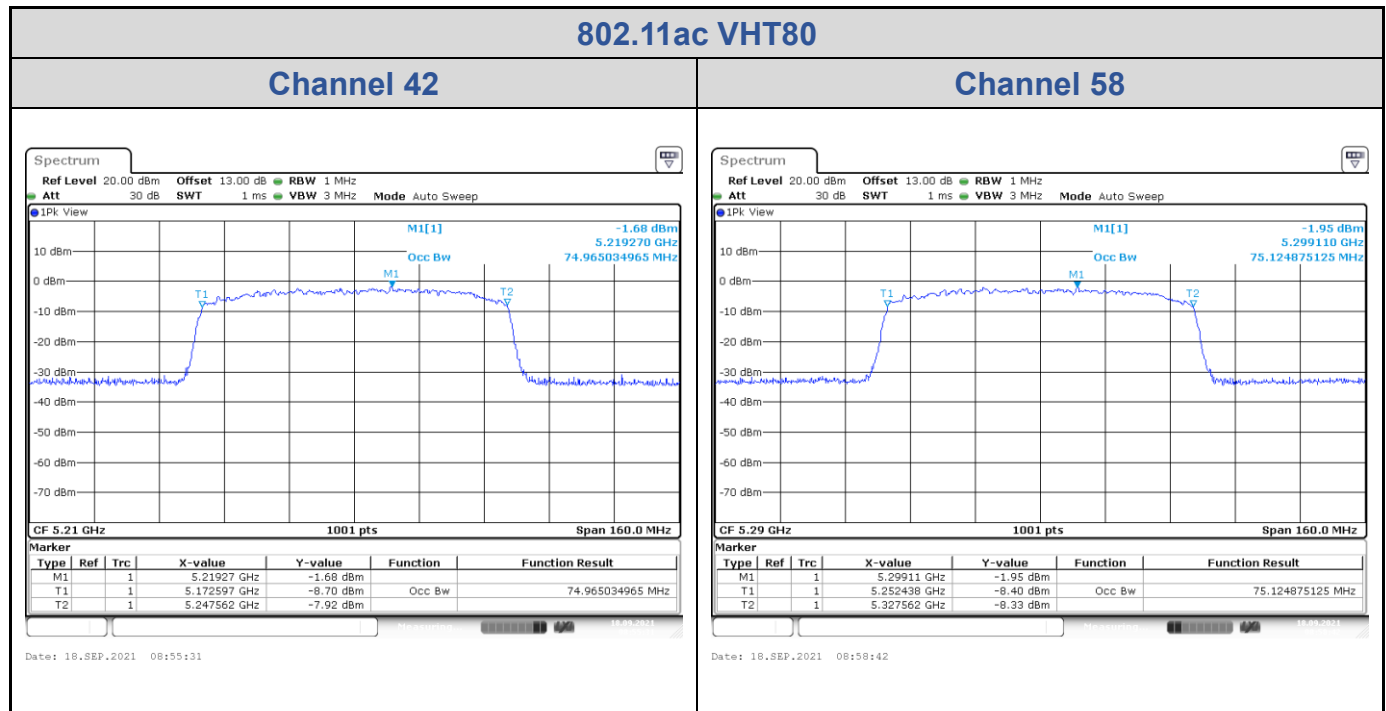

802.11ac VHT80

Band	Channel	Frequency (MHz)	99% Bandwidth (MHz)	
			Chain 0	Chain 1
U-NII-1	42	5210	74.97	74.97
U-NII-2A	58	5290	75.12	75.12
U-NII-2C	106	5530	75.12	74.81
	122	5610	74.97	74.97
	138	5690	72.56	72.56
U-NII-3	138	5690	2.56	2.56
	155	5775	74.97	75.12

<Chain 0>