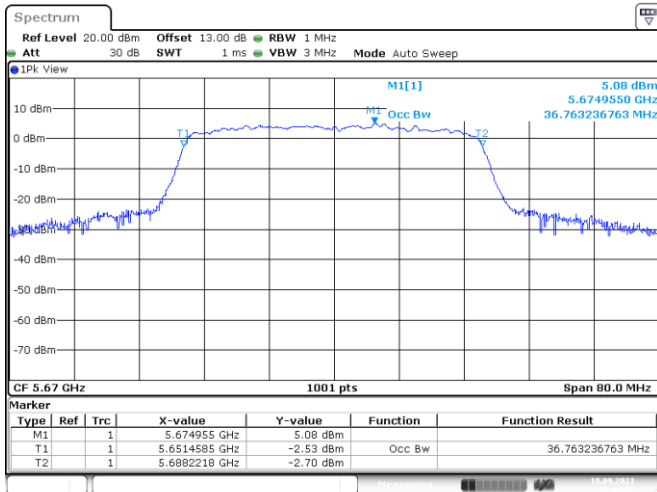

802.11n HT40

Channel 134

Channel 142 (U-NII-2C)

Date: 18.SEP.2021 08:30:42

Date: 18.SEP.2021 08:33:40