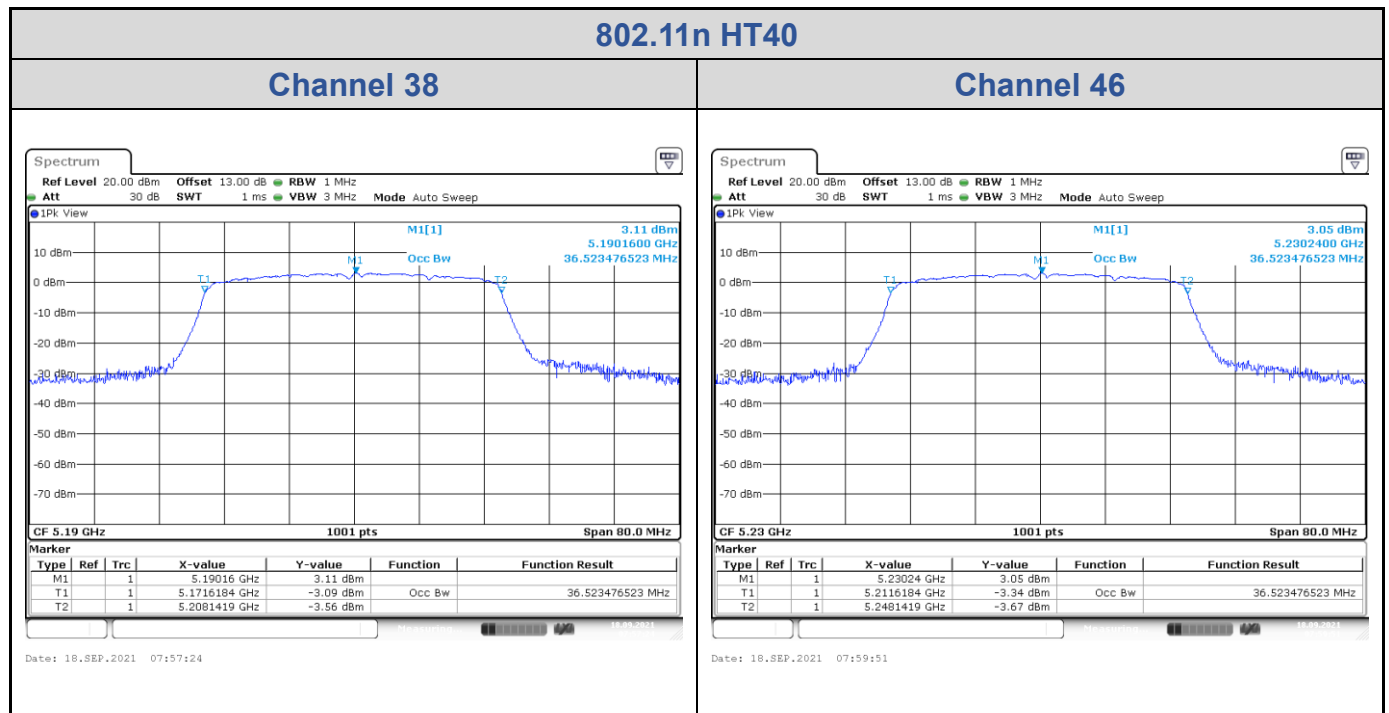

802.11n HT40

Band	Channel	Frequency (MHz)	99% Bandwidth (MHz)	
			Chain 0	Chain 1
U-NII-1	38	5190	36.52	36.52
	46	5230	36.52	36.52
U-NII-2A	54	5270	36.68	36.68
	62	5310	36.68	36.68
U-NII-2C	102	5510	36.60	36.84
	110	5550	36.60	36.68
	134	5670	36.68	36.76
	142	5710	33.46	33.54
U-NII-3	142	5710	3.14	3.22
	151	5755	36.76	36.76
	159	5795	36.68	37.00

<Chain 0>