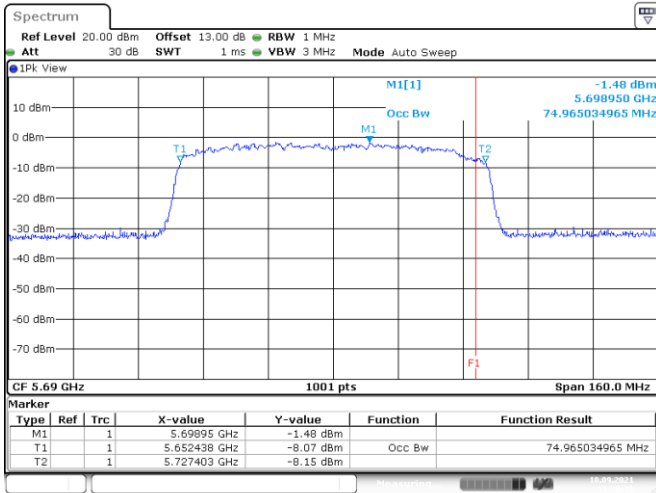

Channel 138 (U-NII-2C)

Channel 138 (U-NII-3)

Date: 18.SEP.2021 11:28:39

Date: 18.SEP.2021 11:21:45