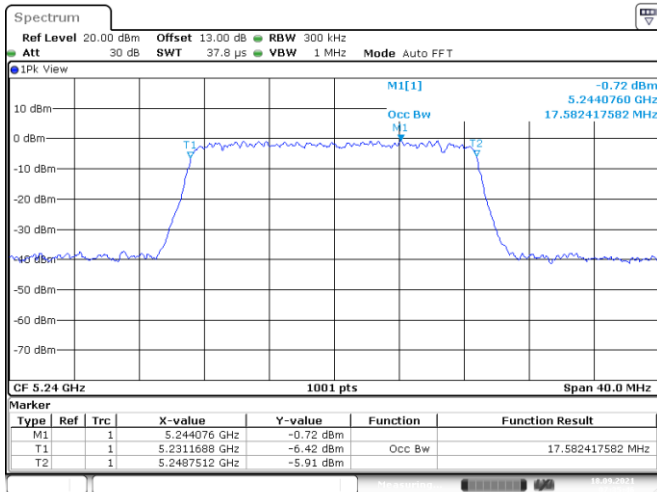

802.11n HT20

Channel 48

Channel 52

Date: 18.SEP.2021 07:35:47

Date: 18.SEP.2021 07:31:37