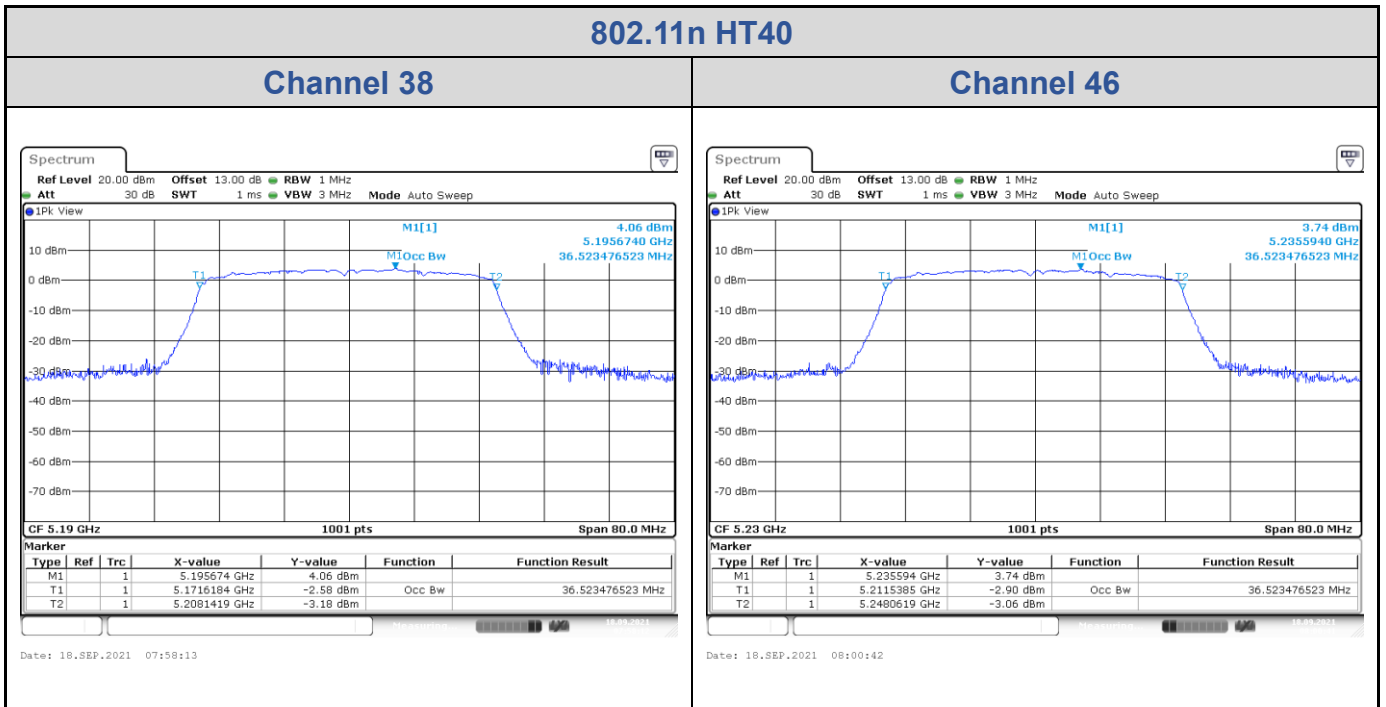

<Chain 0>

802.11n HT40
Channel 54
Channel 62

Channel 102
Channel 110

802.11n HT40
Channel 134

Date: 18.SEP.2021 08:25:44

Channel 142 (U-NII-2C)

Date: 18.SEP.2021 08:32:28

Channel 142 (U-NII-3)

Date: 18.SEP.2021 08:36:38

Channel 151

Date: 18.SEP.2021 08:43:05

<Chain 1>

802.11n HT40
Channel 54
Channel 62

Date: 18.SEP.2021 08:03:33

Date: 18.SEP.2021 08:07:41

Channel 102
Channel 110