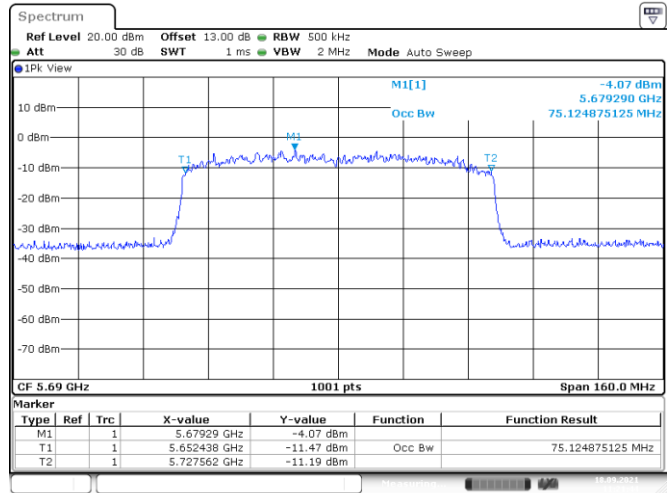

Channel 138 (U-NII-2C)

Channel 138 (U-NII-3)

Date: 18.SEP.2021 11:28:39

Date: 18.SEP.2021 11:21:45