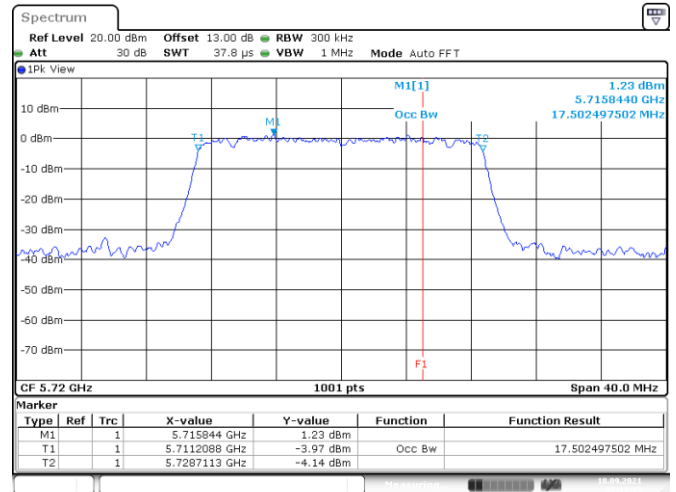

Channel 144 (U-NII-2C)