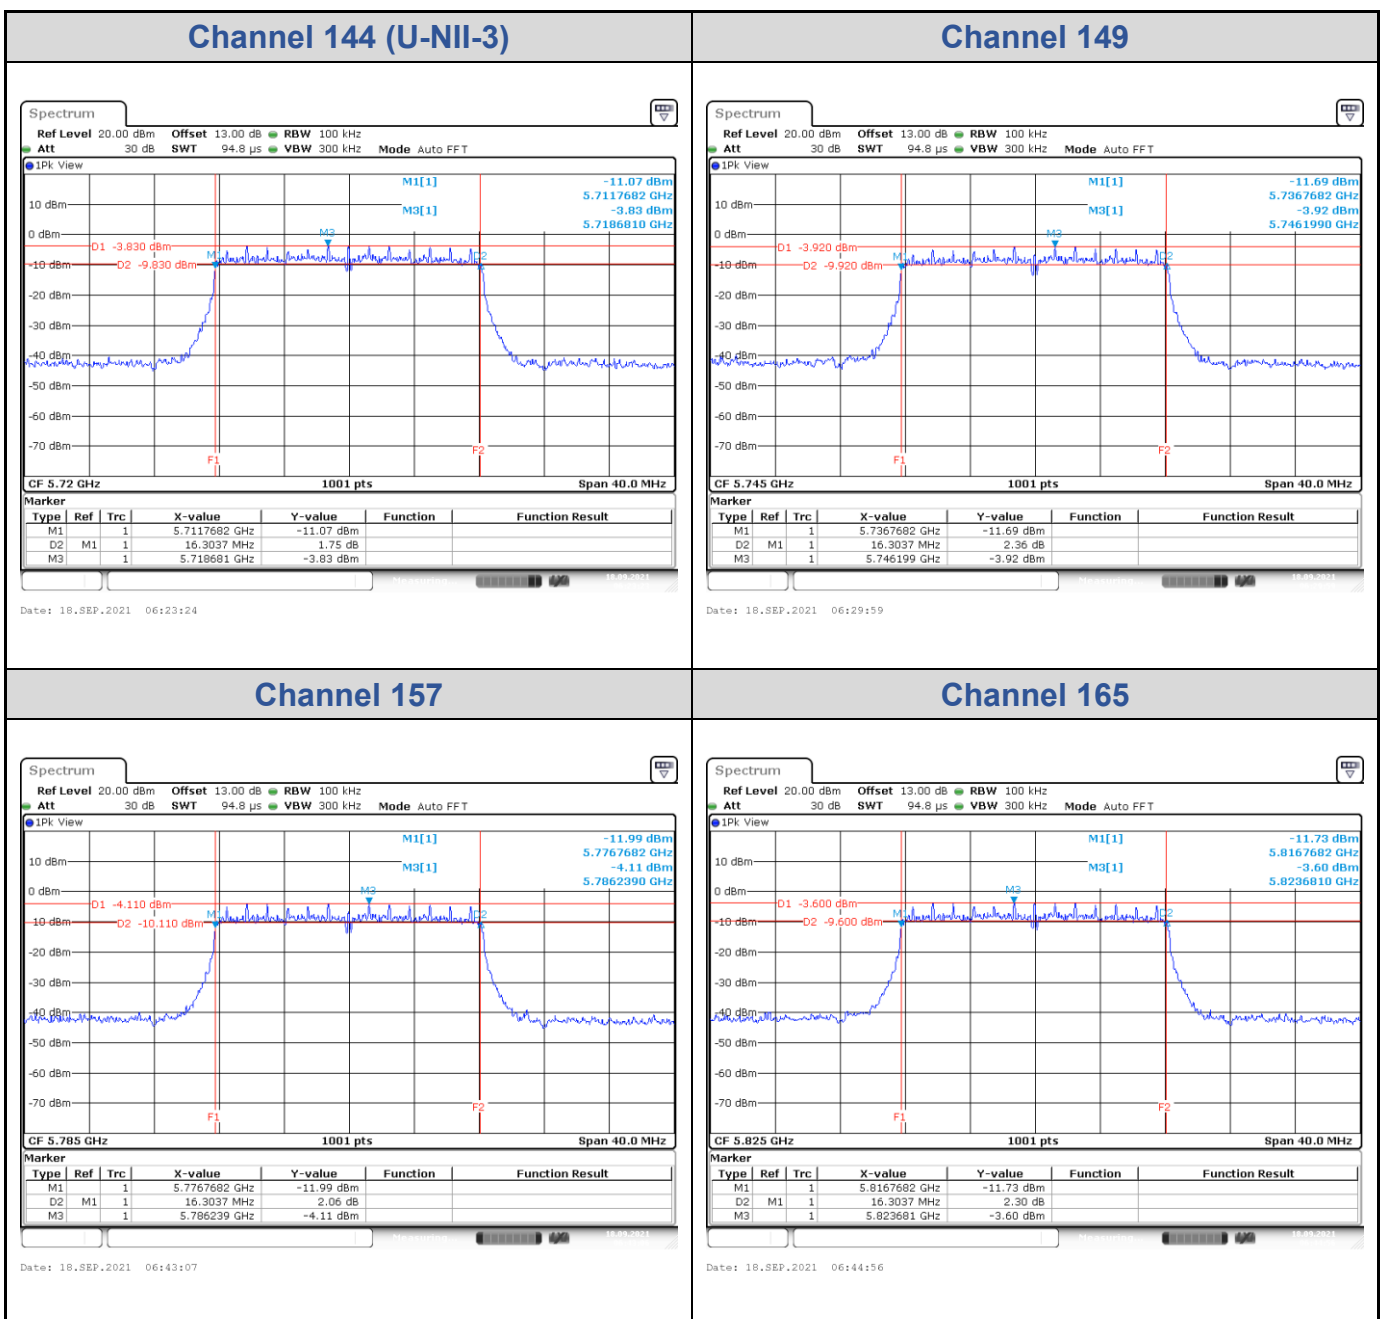

Test Result of 6 dB Bandwidth

802.11a

Band	Channel	Frequency (MHz)	6 dB Bandwidth (MHz)	
			Chain 0	Chain 1
U-NII-3	144	5720	3.07	3.03
	149	5745	16.30	16.30
	157	5785	16.30	16.30
	165	5825	16.30	16.30

<Chain 0>