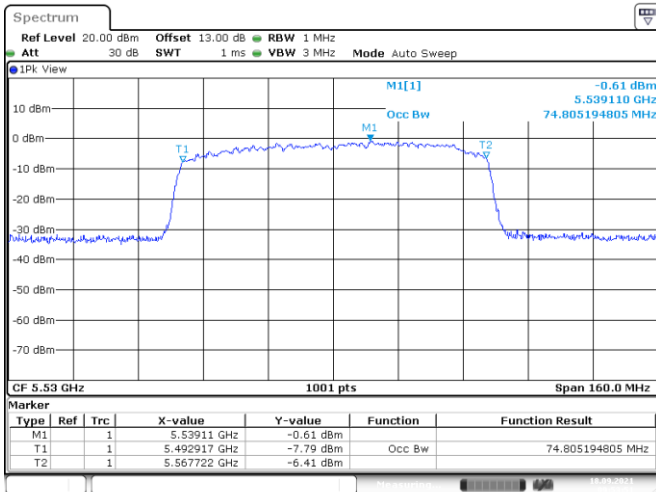

Date: 18.SEP.2021 11:26:47

Date: 18.SEP.2021 11:16:43

<Chain 1>

802.11ac VHT80

Channel 106

Channel 122

Date: 18.SEP.2021 09:53:52

Date: 18.SEP.2021 09:59:20