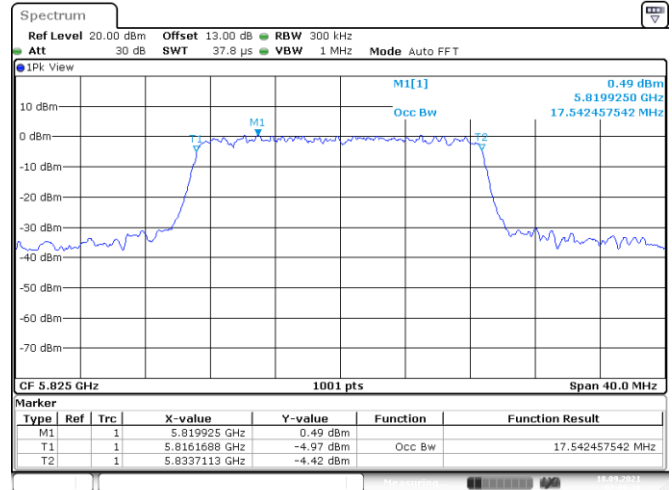

802.11n HT20

Channel 157

Channel 165

802.11n HT40

Band	Channel	Frequency (MHz)	99% Bandwidth (MHz)	
			Chain 0	Chain 1
U-NII-1	38	5190	36.52	36.52
	46	5230	36.52	36.52
U-NII-2A	54	5270	36.68	36.68
	62	5310	36.68	36.68
U-NII-2C	102	5510	36.60	36.84
	110	5550	36.60	36.68
	134	5670	36.68	36.76
	142	5710	33.46	33.54
U-NII-3	142	5710	3.14	3.22
	151	5755	36.76	36.76
	159	5795	36.68	37.00

<Chain 0>