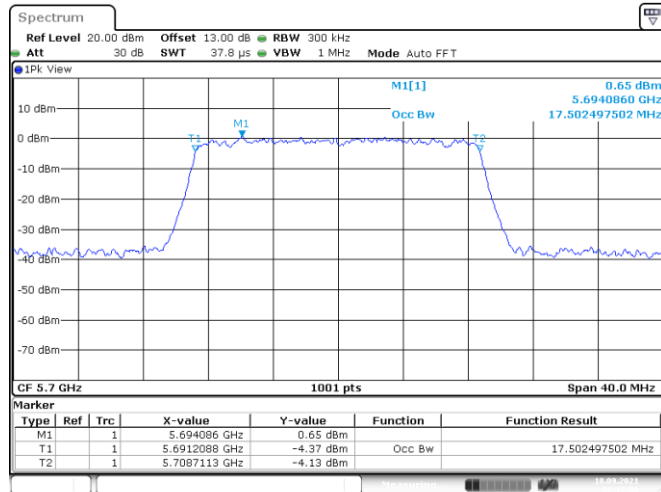

802.11n HT20

Channel 140