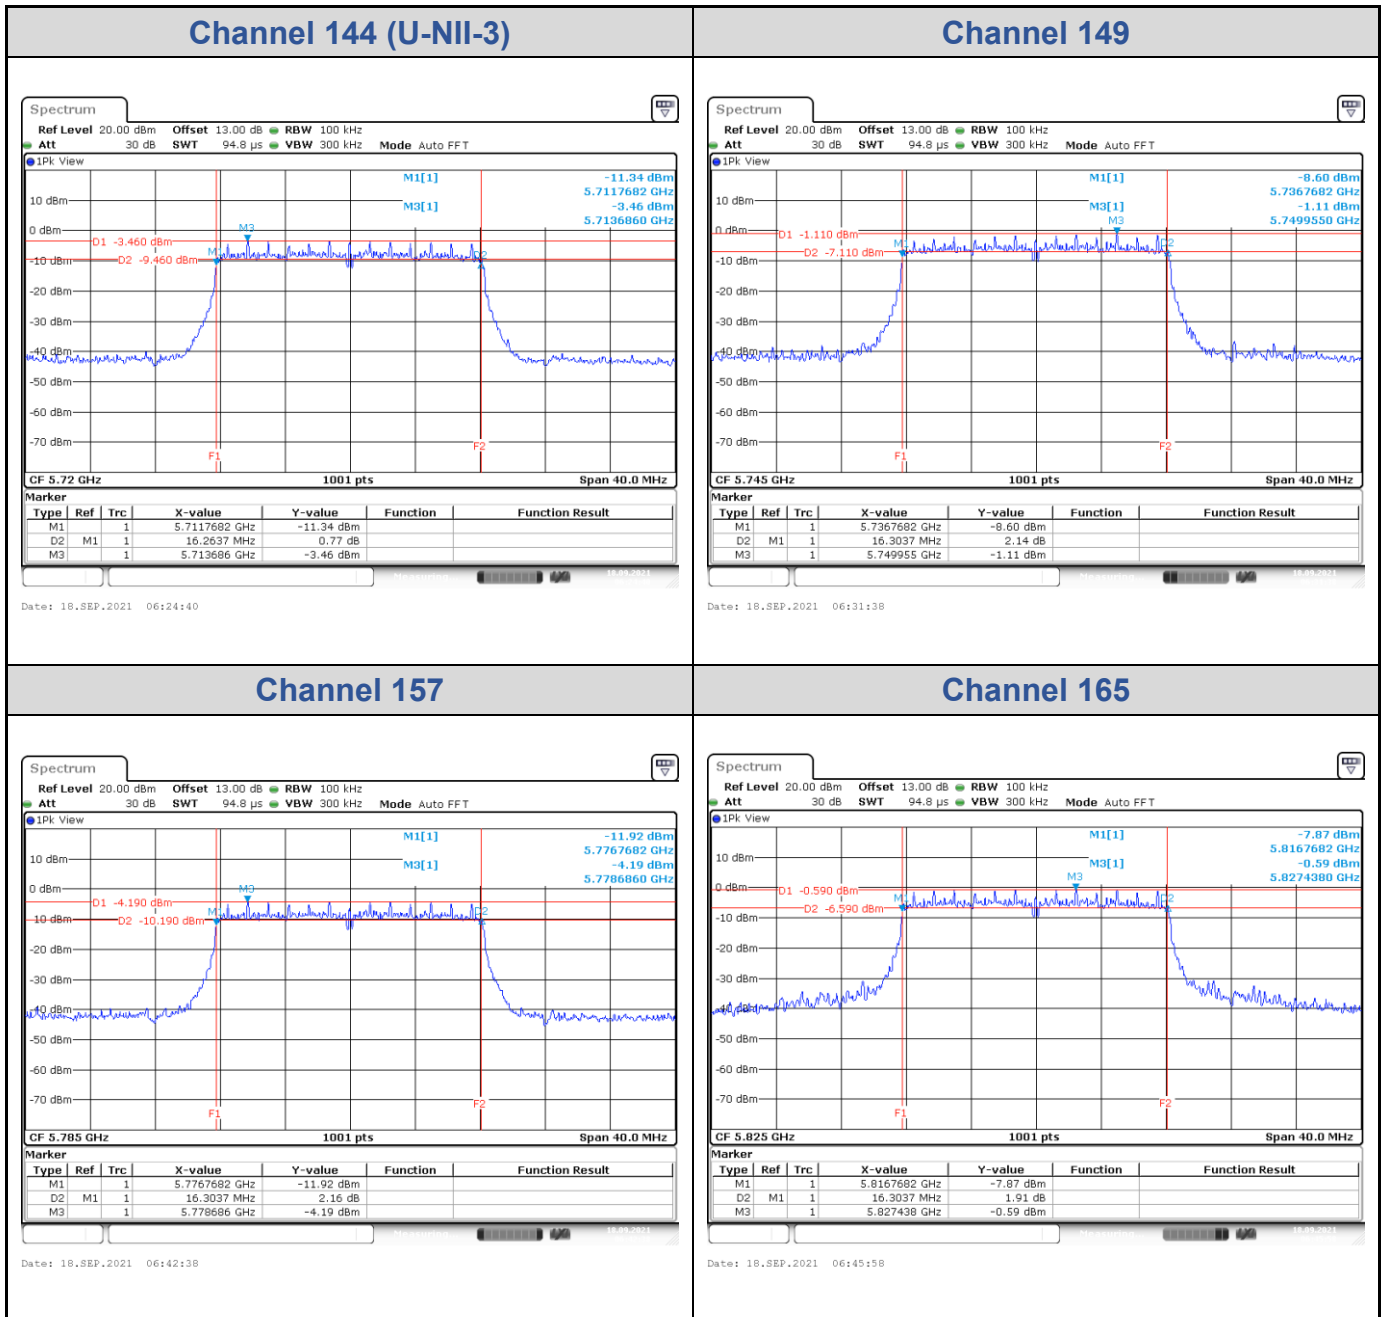

<Chain 1>

802.11n HT20

Band	Channel	Frequency (MHz)	6 dB Bandwidth (MHz)	
			Chain 0	Chain 1
U-NII-3	144	5720	3.43	3.43
	149	5745	17.50	17.50
	157	5785	17.50	17.50
	165	5825	17.02	17.50

<Chain 0>