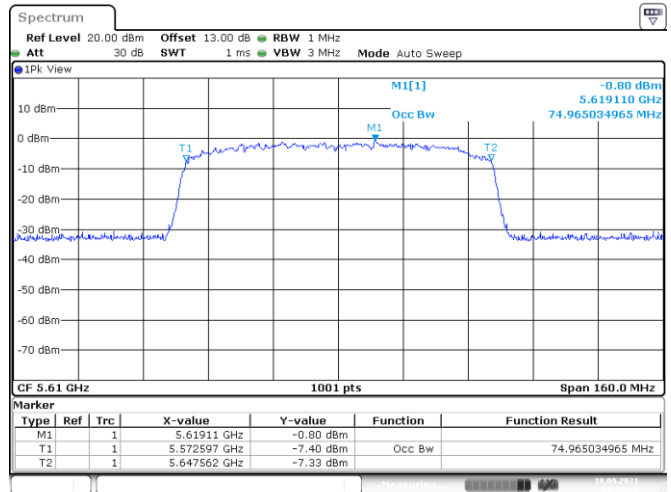

Date: 18.SEP.2021 11:26:47

Date: 18.SEP.2021 11:16:43

<Chain 1>

802.11ac VHT80

Channel 106

Channel 122

Date: 18.SEP.2021 09:53:52

Date: 18.SEP.2021 09:59:20