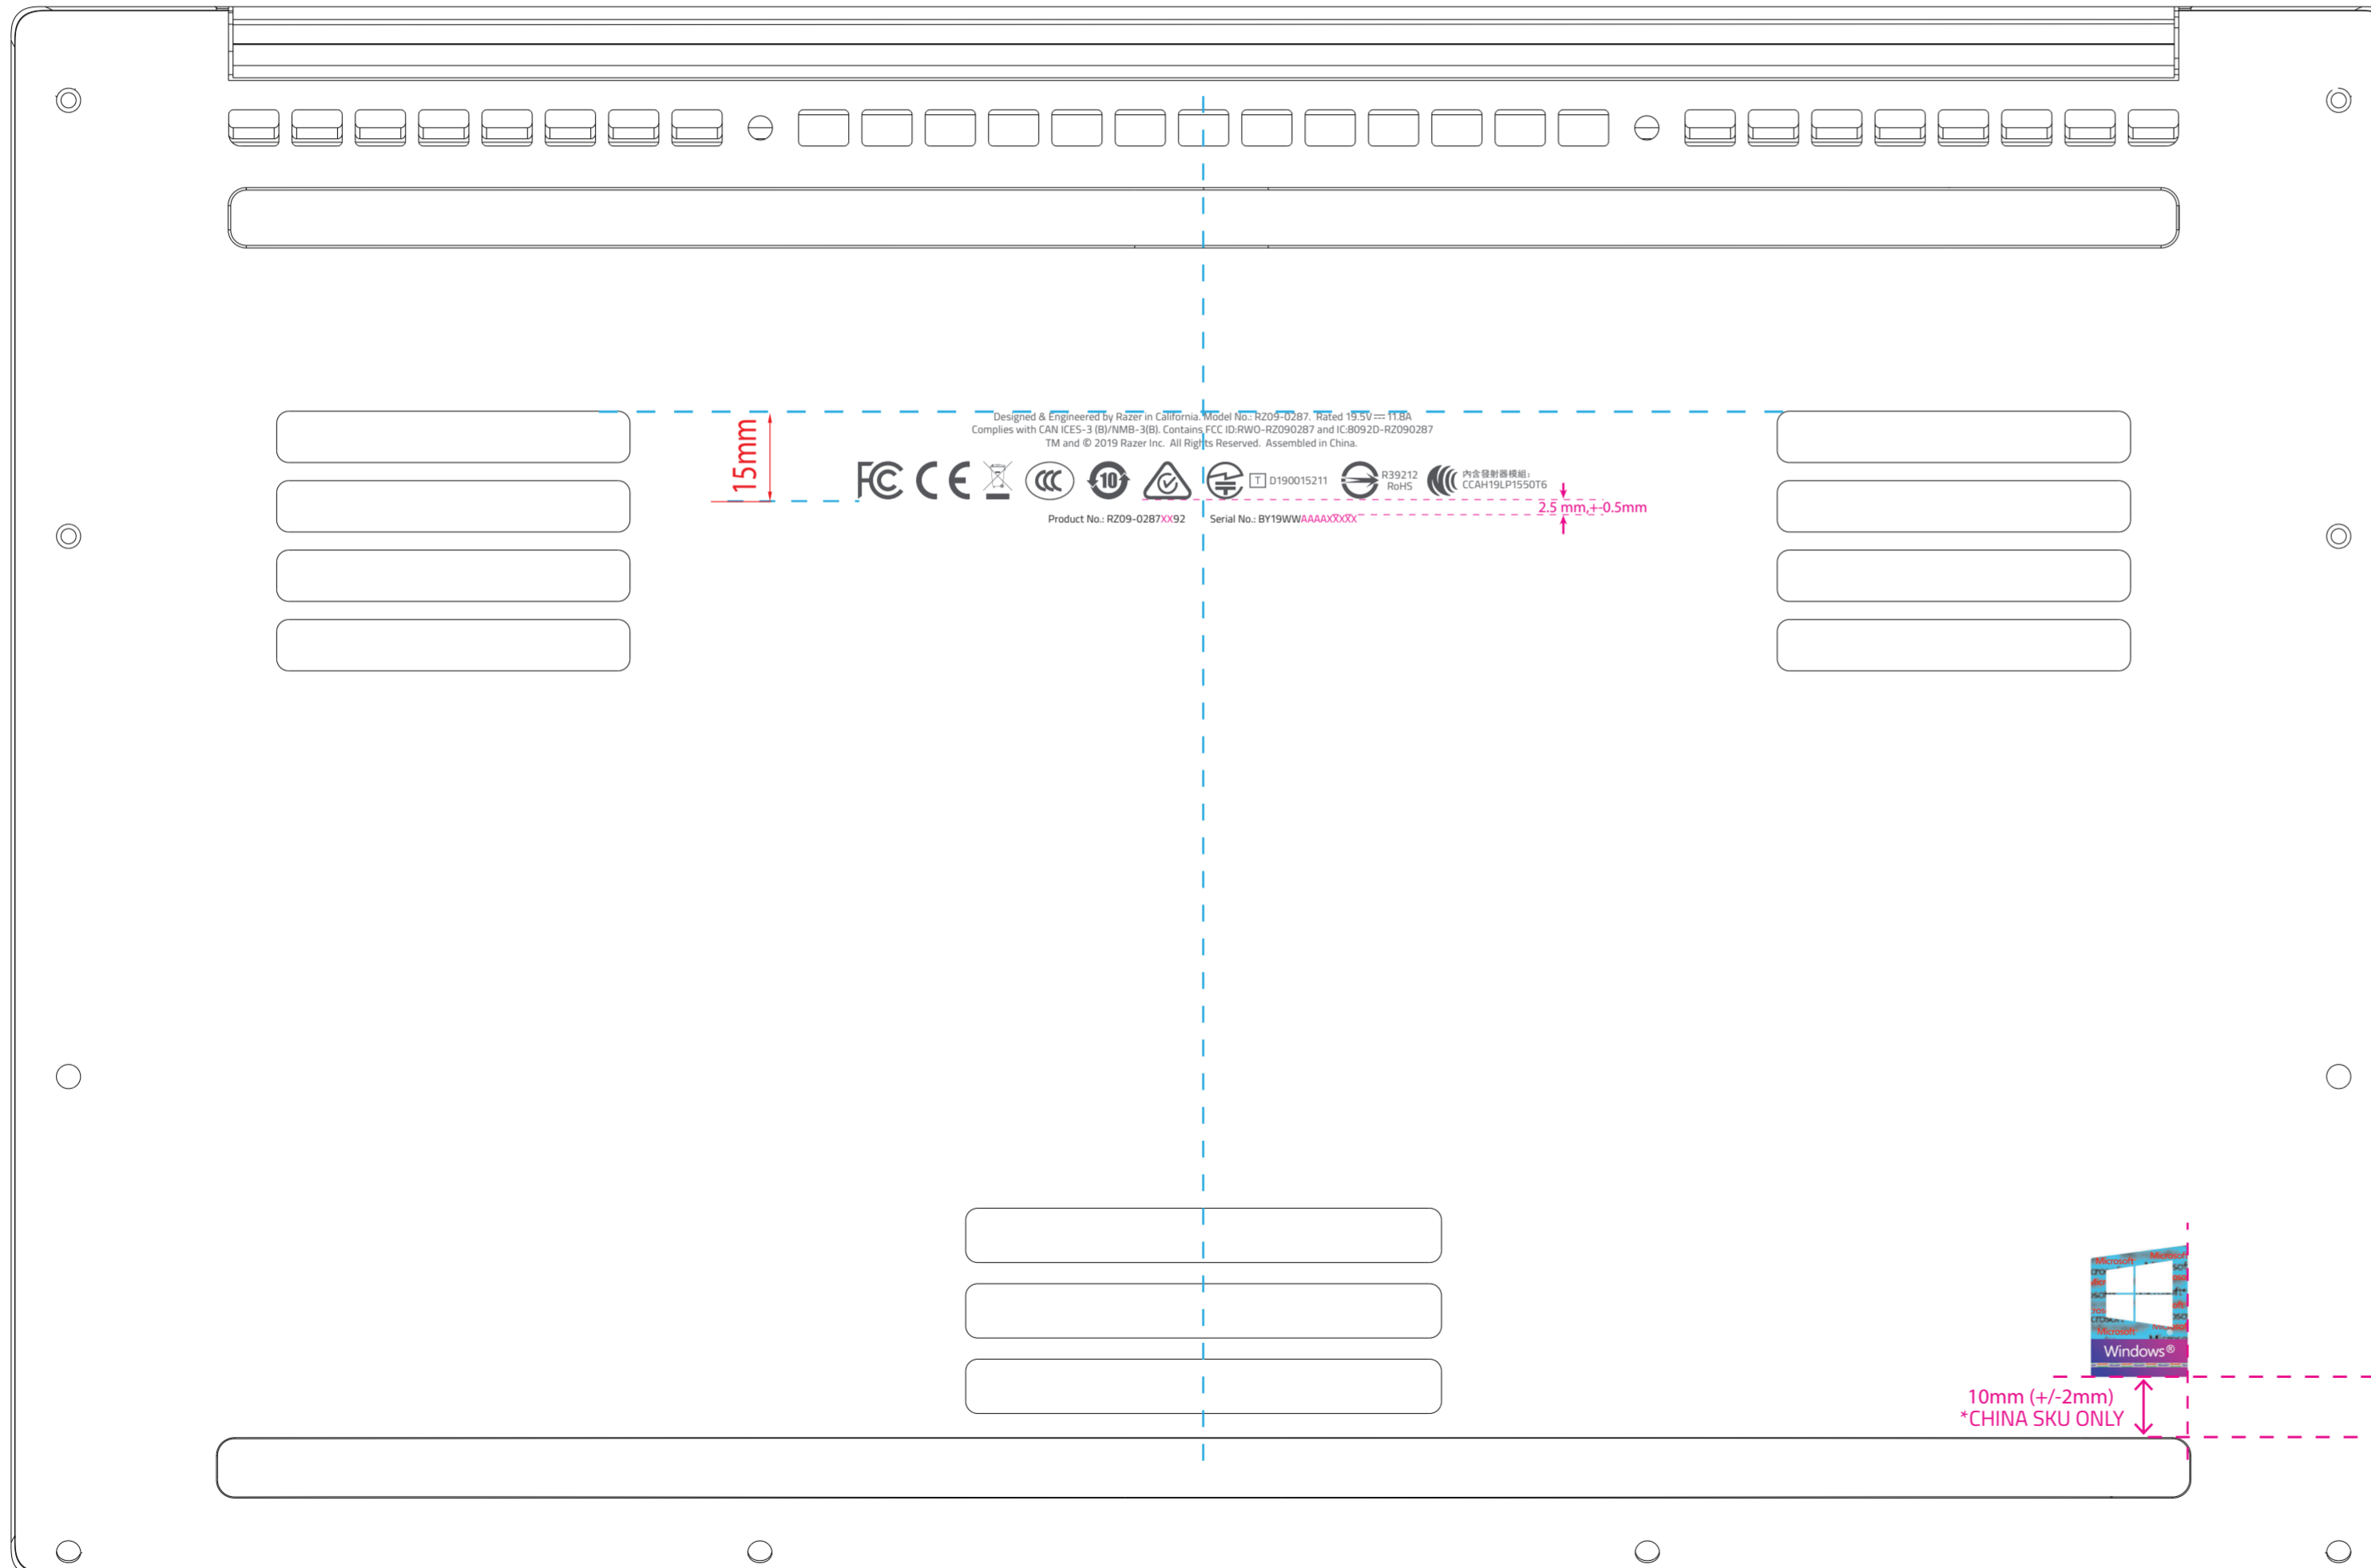

PID silkscreen print for Dana 17-2

Rev 20190415 by Deric@Razer

1:1 scale

Model No.: RZ09-0287
with 230W Power Adapter

[80 keys configuration]
E - US/Canada = US English keyboard layout
E - Aus/Nz = US English keyboard layout
E - SG/HK/MY = US English keyboard layout
E - China = US English keyboard layout
T - Taiwan = Taiwan keyboard layout
E - EU = US English keyboard layout

[81 keys configuration]
F - French = French keyboard layout
G - German = German keyboard layout
W - UK = UK keyboard layout
N - Nordics = Nordics keyboard layout

[85 keys configuration]
J - Japan = Japan keyboard layout

Dana17-2 China Product Spec
 • RZ09-0287/E92-R3C1 > 512GB / RTX 2060
 • RZ09-0287/E92-R3C1 > 512GB / RTX 2070
 • RZ09-0287/E92-R3C1 > 512GB / RTX 2080

*** ALL text here will be laser etched**
 Chinese Font: 黑体 5pt
 English Font: RazerF5 Regular 5pt

Dana17-2 Taiwan Product Spec
 • RZ09-0287/T92-R3C1 > 512GB / RTX 2060
 • RZ09-0287/T92-R3C1 > 512GB / RTX 2070
 • RZ09-0287/T92-R3C1 > 512GB / RTX 2080

*** ALL text here will be laser etched**
 Chinese Font: 黑体 5pt
 English Font: RazerF5 Regular 5pt