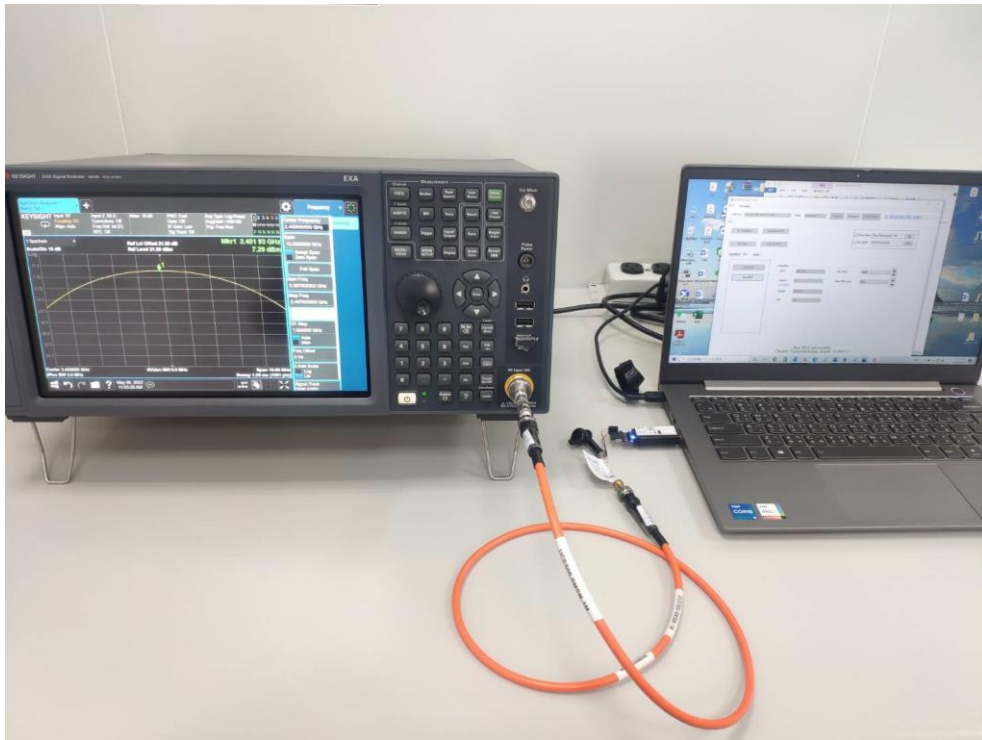

Test Mode: Mode 3 / Mode 6

Description: Radiated Emission Test Setup for below 1GHz

Test Mode: Mode 3 / Mode 4 / Mode 6

Description: Radiated Emission Test Setup for above 1GHz

Test Mode: Mode 1/Mode 2

Description: Conducted Emission Test Setup