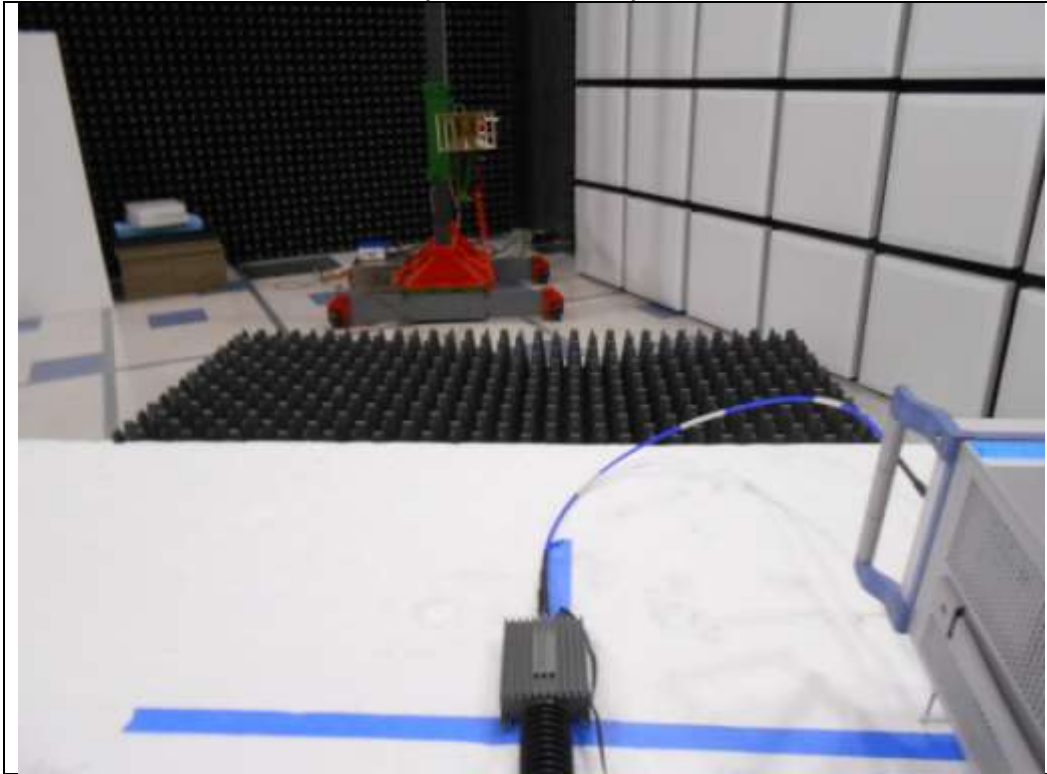

Test Setup Photos
FCC ID: RSNMOBILE-30

RF Conducted

**RF Radiated #1
(EUT at 3 meters)**

**RF Radiated #2
(EUT at 3 meters)**