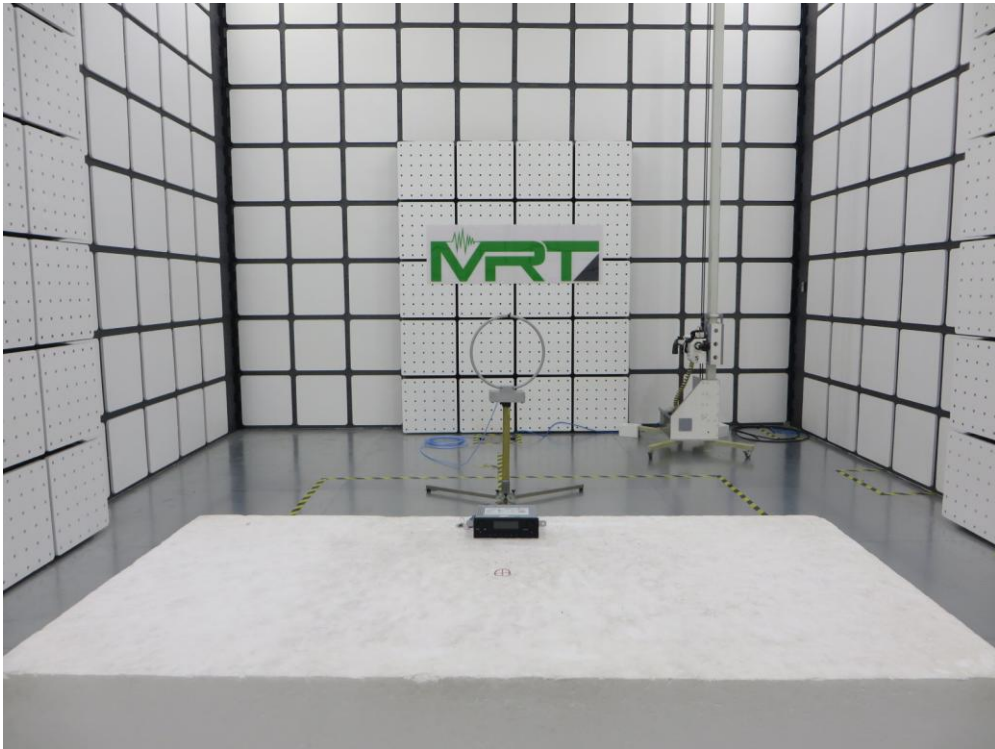

FCC Part15C Test Setup Photo

Description: Radiated Emission Test Setup for 9kHz ~ 30MHz

Description: Radiated Emission Test Setup for 30MHz ~ 1GHz

Description: Radiated Emission Test Setup for 1GHz ~ 18GHz

Description: Radiated Emission Test Setup for 18GHz ~ 25GHz