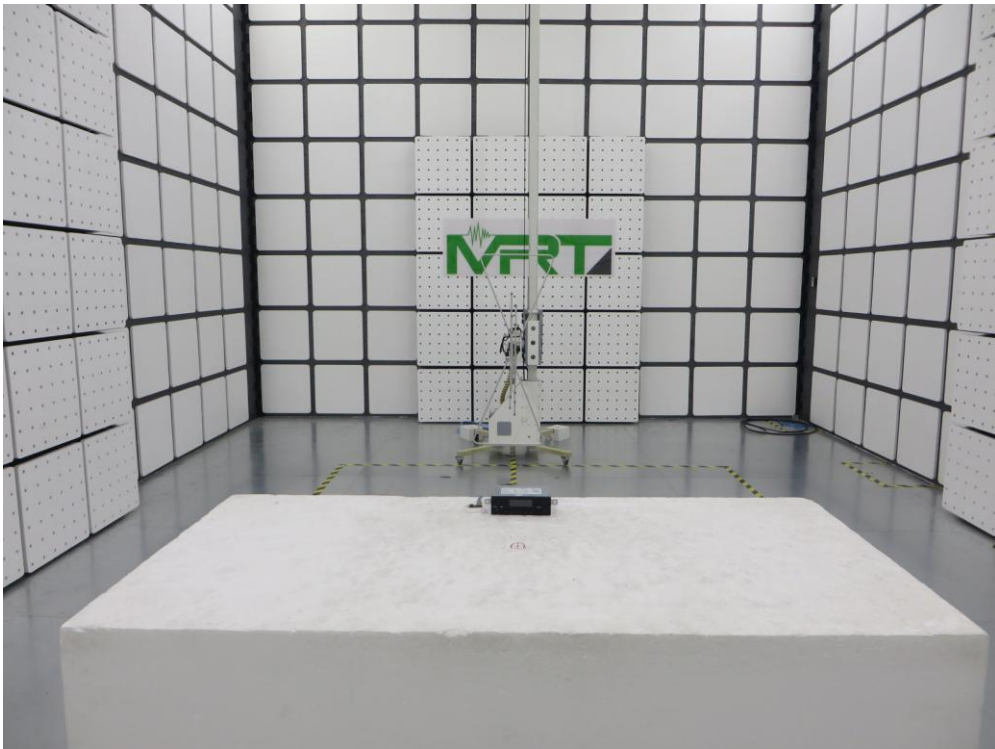

FCC Part15C Test Setup Photo

Description: Radiated Emission Test Setup for 9kHz ~ 30MHz

Description: Radiated Emission Test Setup for 30MHz ~ 1GHz

Description: Radiated Emission Test Setup for 1GHz ~ 18GHz

Description: Radiated Emission Test Setup for 18GHz ~ 25GHz