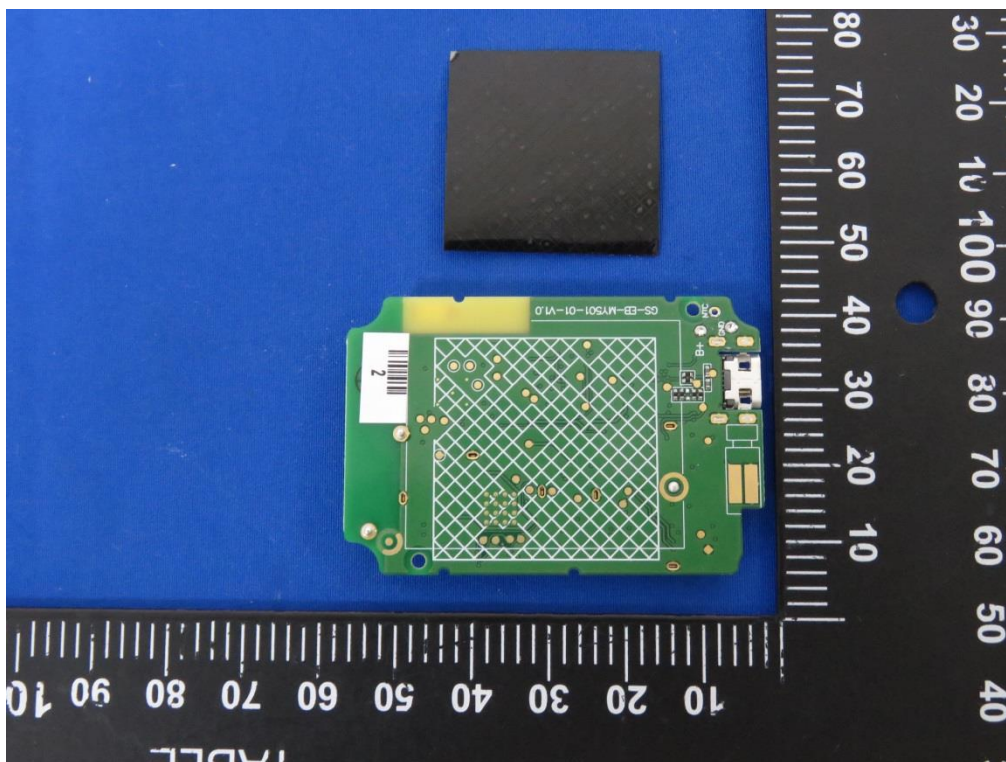

## Internal Photographs

LoRa Antenna

LoRa Module (Chip)

**RX-BT Antenna and Module (Chip)**

**Battery: PL503035**

**Battery: PL503035**

Battery: SH503035

Battery: SH503035