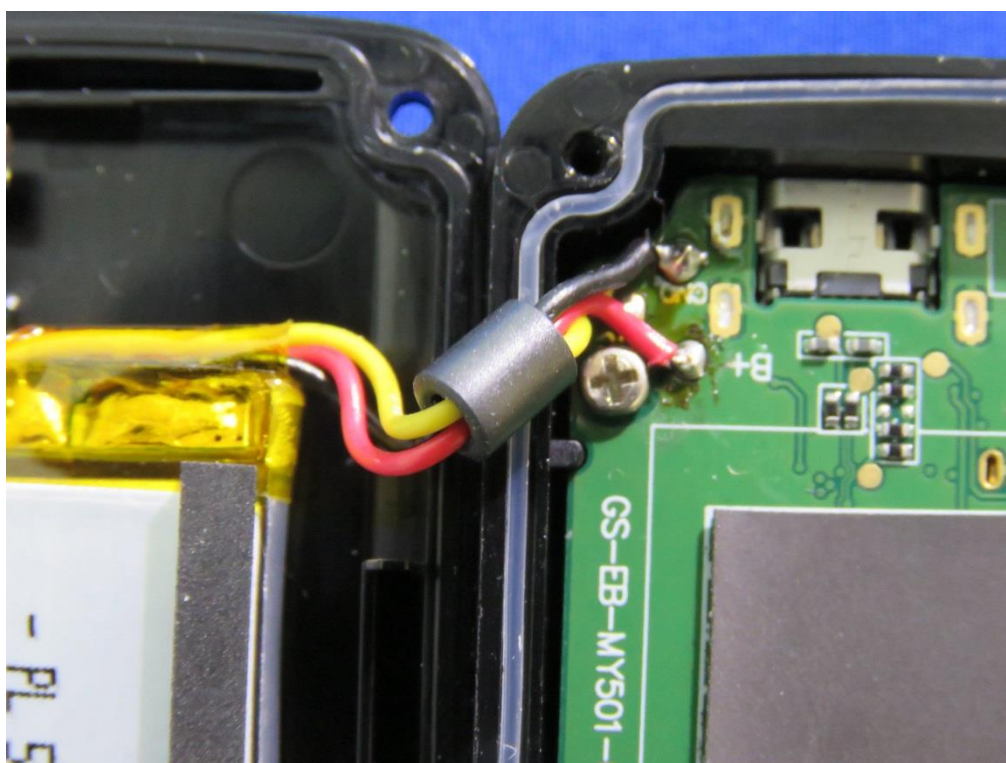

## Internal Photographs

LoRa Antenna

LoRa Module (Chip)

**RX-BT Antenna and Module (Chip)**

**Battery: PL503035**

**Battery: PL503035**

Battery: SH503035

Battery: SH503035