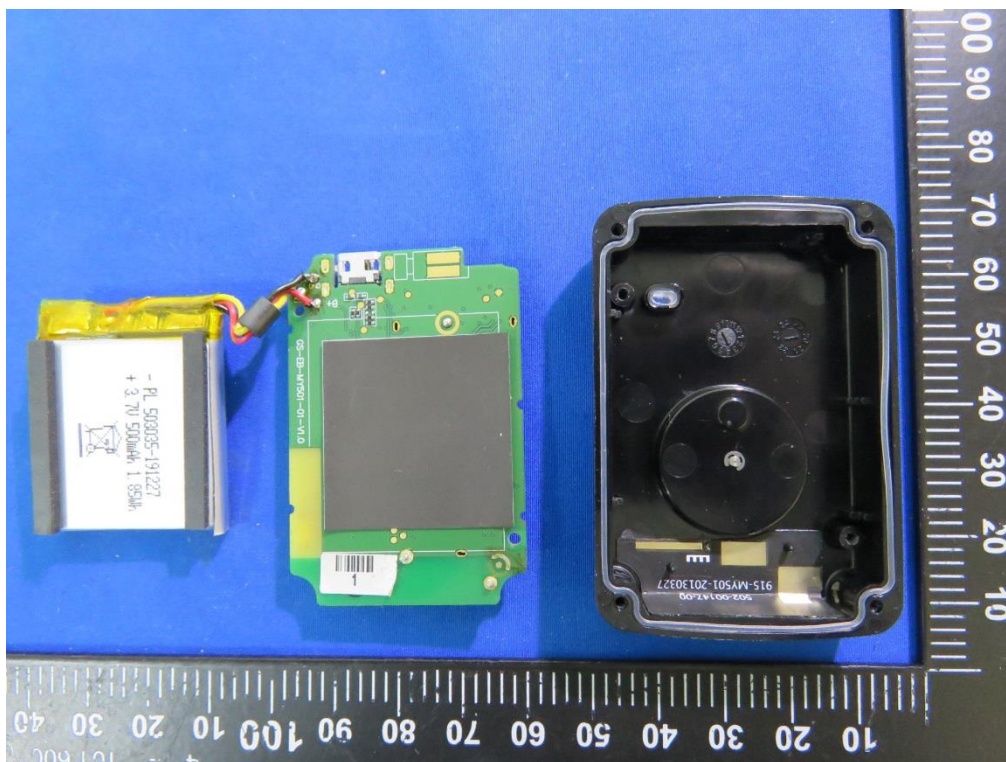

## Internal Photographs

LoRa Antenna

LoRa Module (Chip)

**RX-BT Antenna and Module (Chip)**

**Battery: PL503035**

**Battery: PL503035**

Battery: SH503035

Battery: SH503035