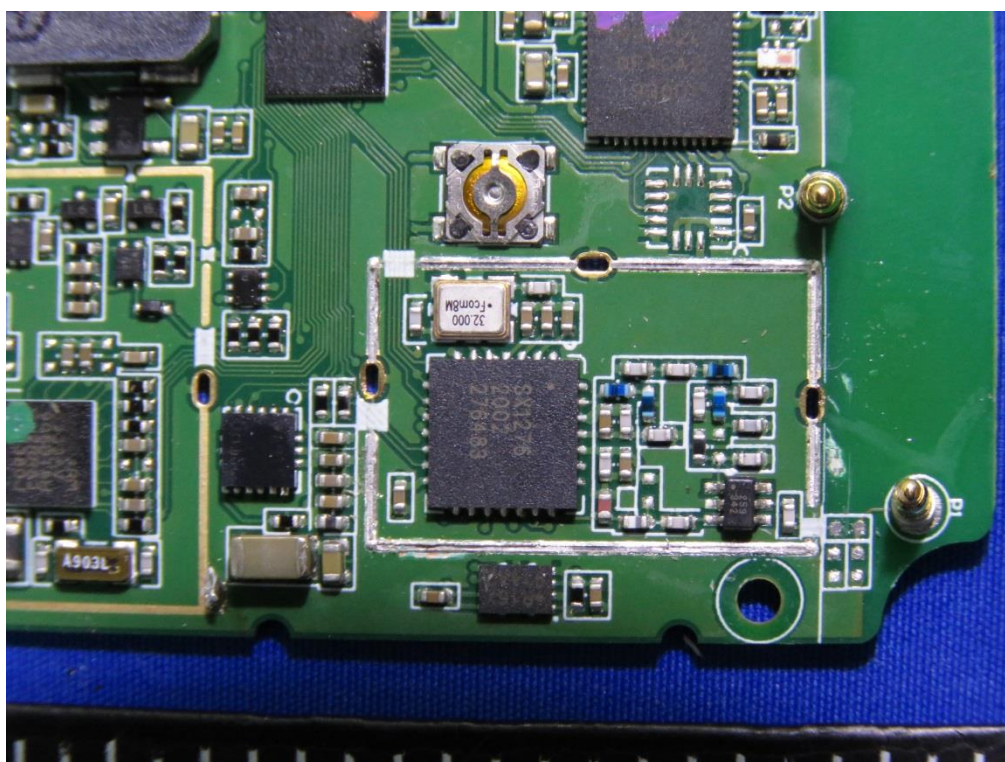

## Internal Photographs

LoRa Antenna

LoRa Module (Chip)

**RX-BT Antenna and Module (Chip)**

**Battery: PL503035**

**Battery: PL503035**

Battery: SH503035

Battery: SH503035