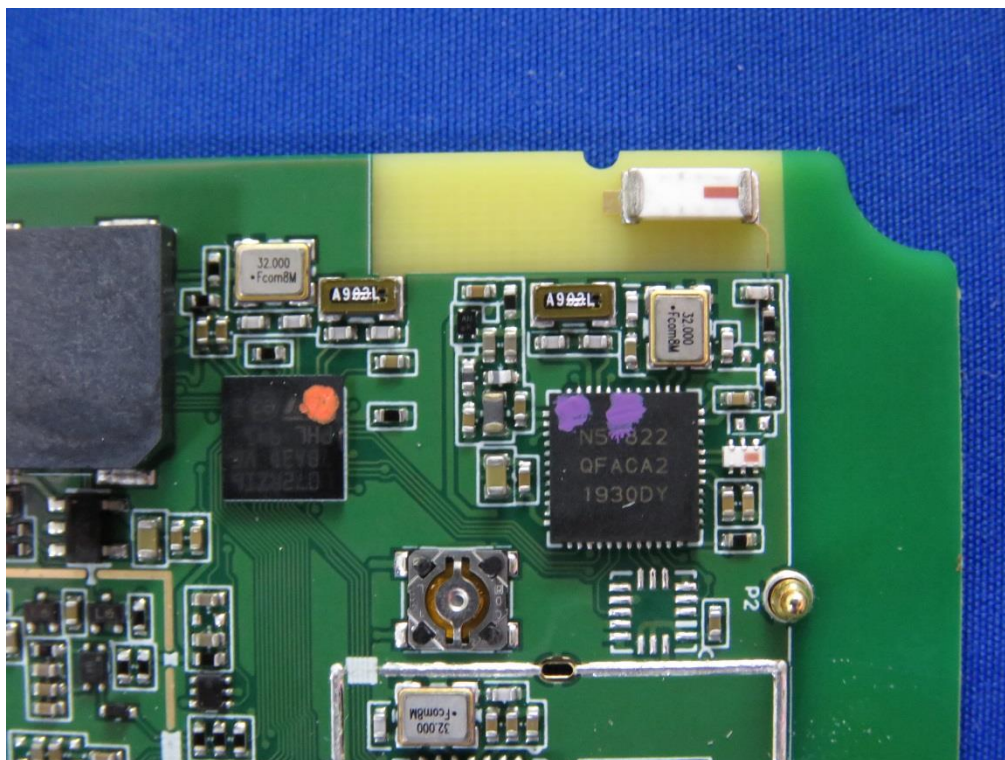

## Internal Photographs

LoRa Antenna

LoRa Module (Chip)

**RX-BT Antenna and Module (Chip)**

**Battery: PL503035**

**Battery: PL503035**

Battery: SH503035

Battery: SH503035