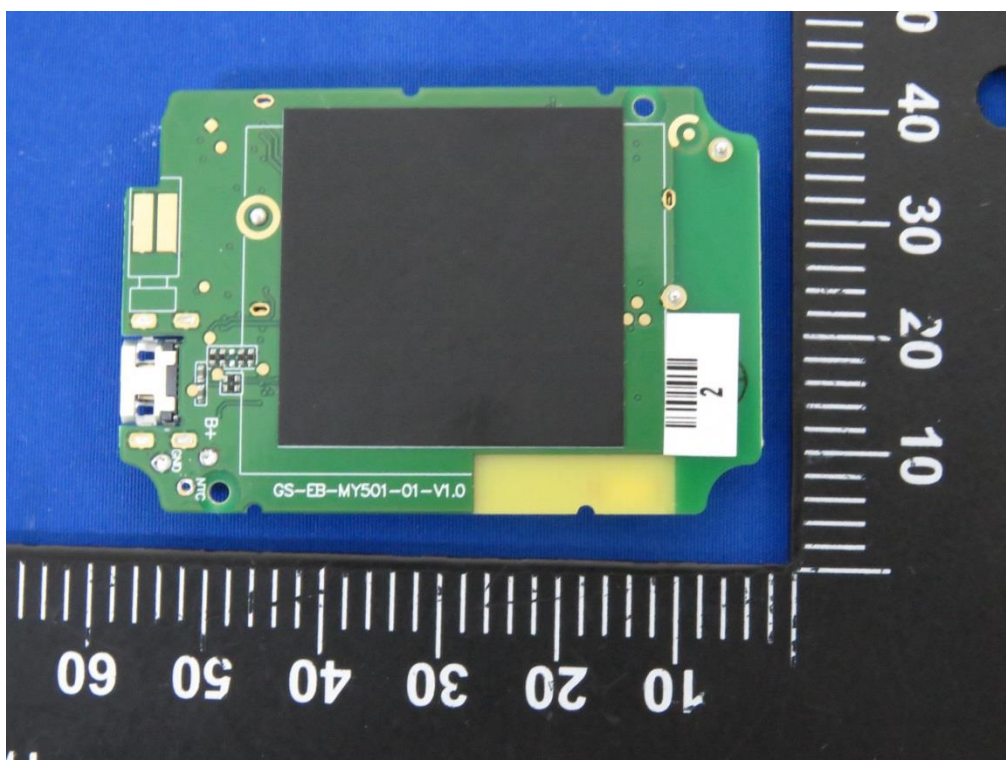

## Internal Photographs

LoRa Antenna

LoRa Module (Chip)

**RX-BT Antenna and Module (Chip)**

**Battery: PL503035**

**Battery: PL503035**

Battery: SH503035

Battery: SH503035