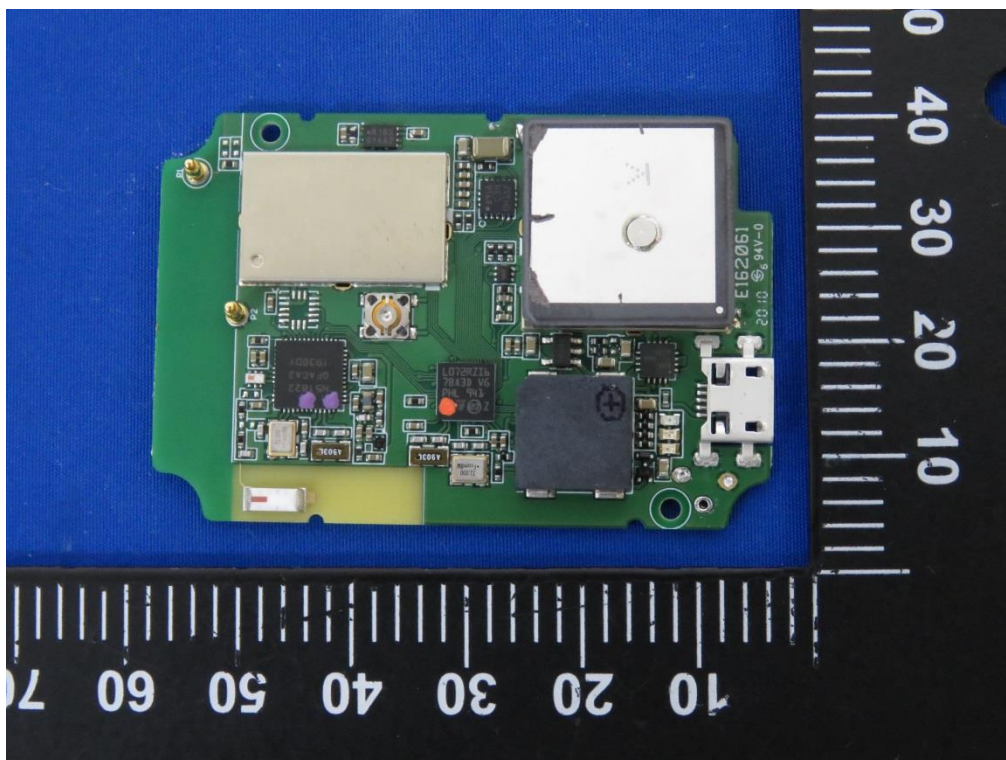

## Internal Photographs

LoRa Antenna

LoRa Module (Chip)

**RX-BT Antenna and Module (Chip)**

**Battery: PL503035**

**Battery: PL503035**

Battery: SH503035

Battery: SH503035