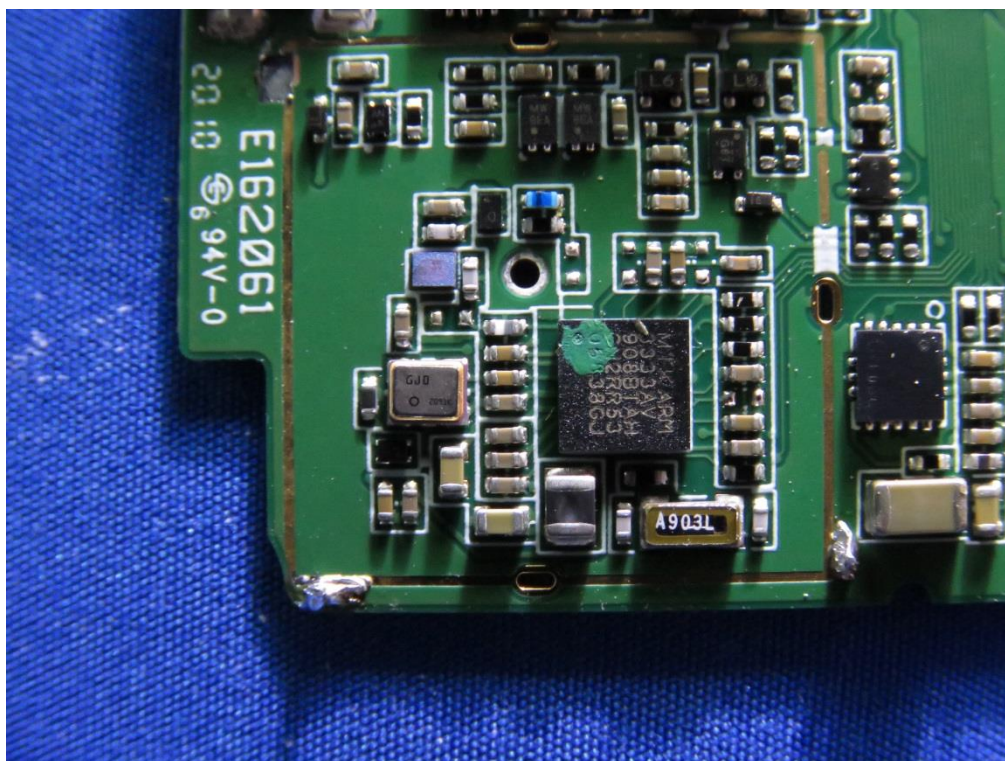

## Internal Photographs

LoRa Antenna

LoRa Module (Chip)

**RX-BT Antenna and Module (Chip)**

**Battery: PL503035**

**Battery: PL503035**

Battery: SH503035

Battery: SH503035