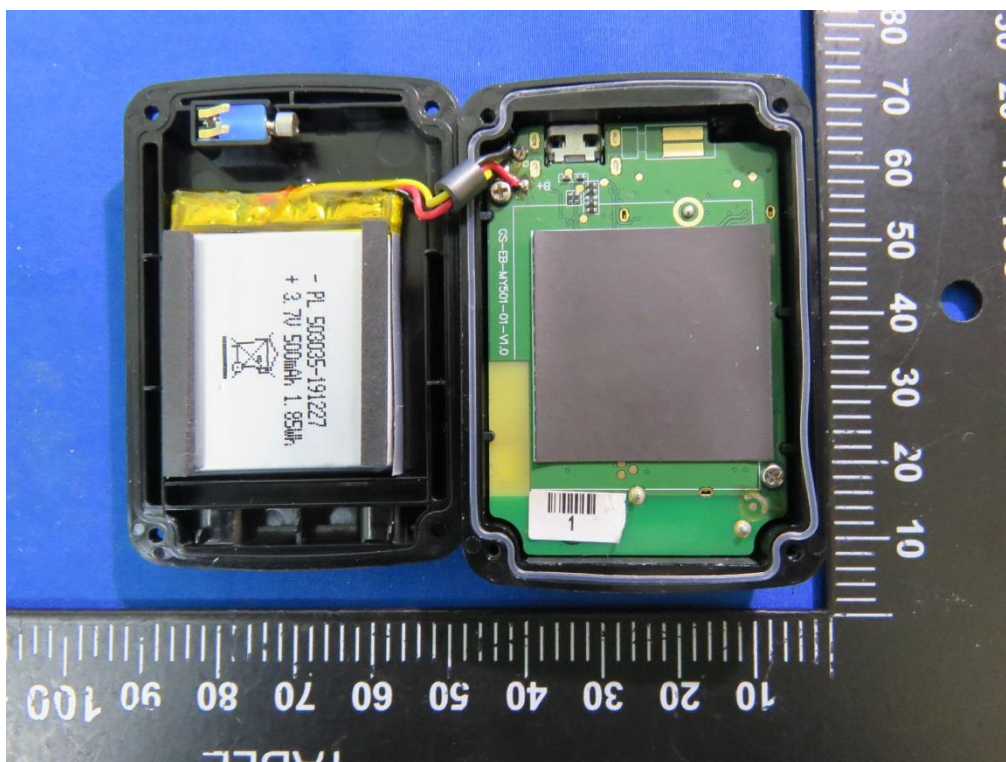

## Internal Photographs

LoRa Antenna

LoRa Module (Chip)

**RX-BT Antenna and Module (Chip)**

**Battery: PL503035**

**Battery: PL503035**

Battery: SH503035

Battery: SH503035