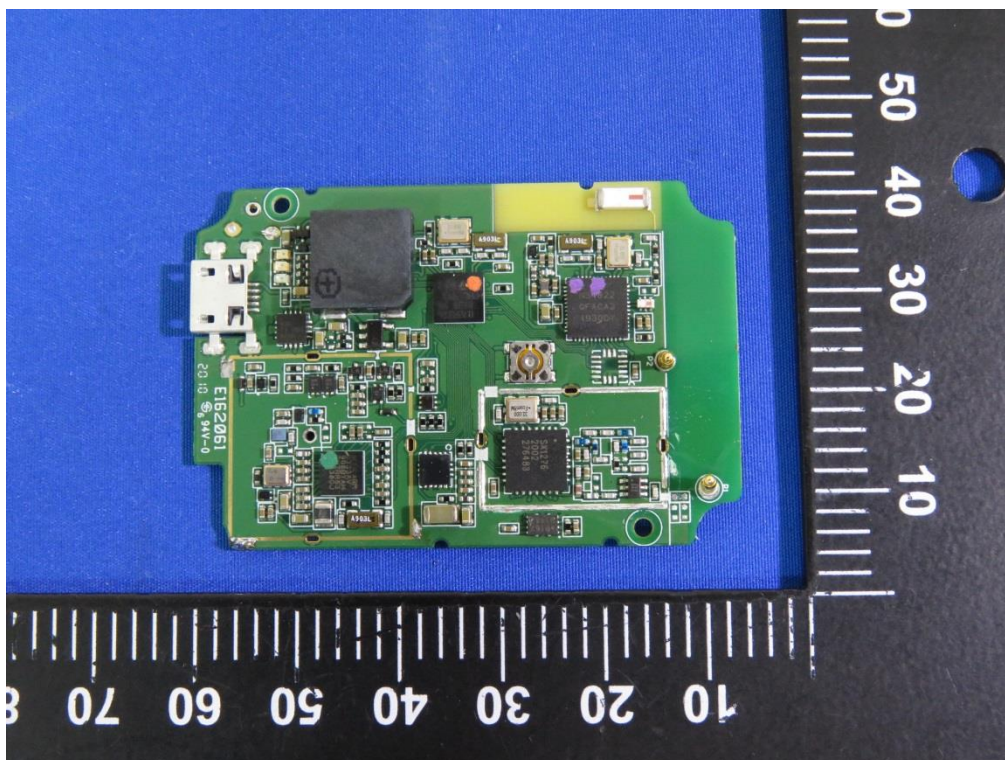

## Internal Photographs

LoRa Antenna

LoRa Module (Chip)

**RX-BT Antenna and Module (Chip)**

**Battery: PL503035**

**Battery: PL503035**

Battery: SH503035

Battery: SH503035