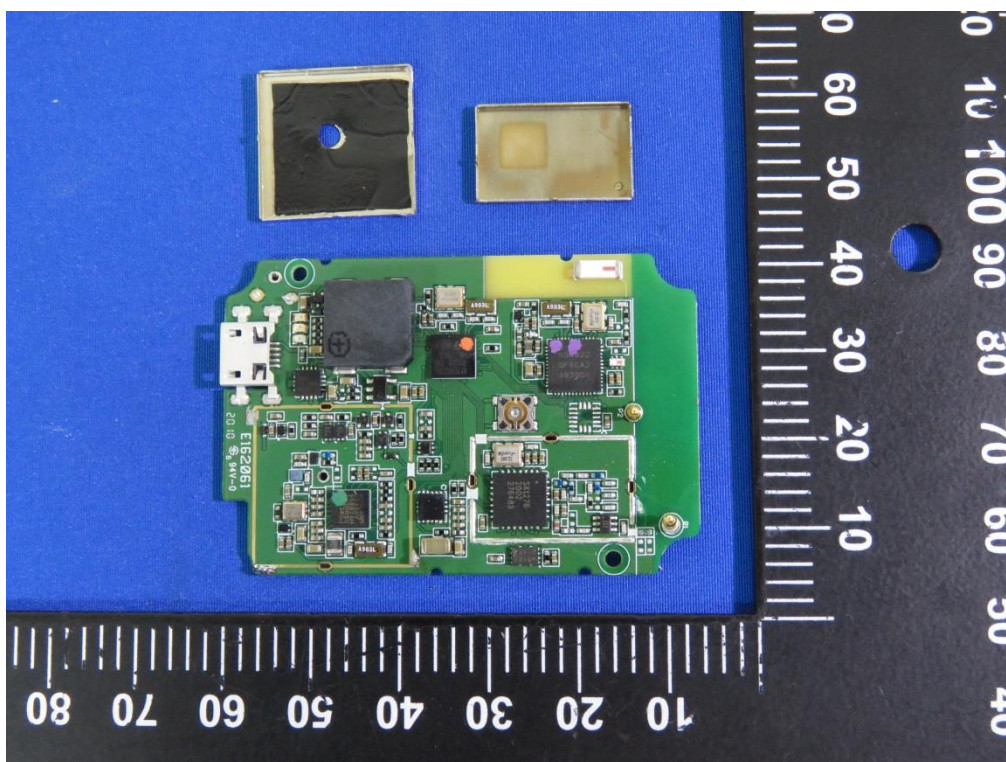

## Internal Photographs

LoRa Antenna

LoRa Module (Chip)

**RX-BT Antenna and Module (Chip)**

**Battery: PL503035**

**Battery: PL503035**

Battery: SH503035

Battery: SH503035