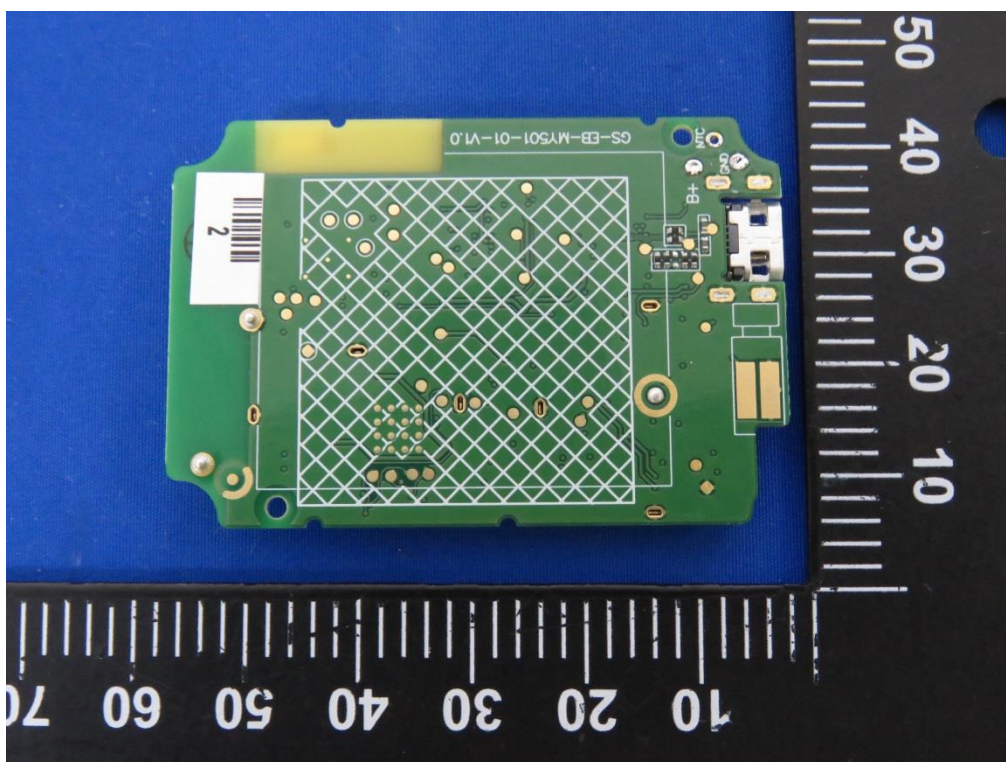

## Internal Photographs

LoRa Antenna

LoRa Module (Chip)

**RX-BT Antenna and Module (Chip)**

**Battery: PL503035**

**Battery: PL503035**

Battery: SH503035

Battery: SH503035