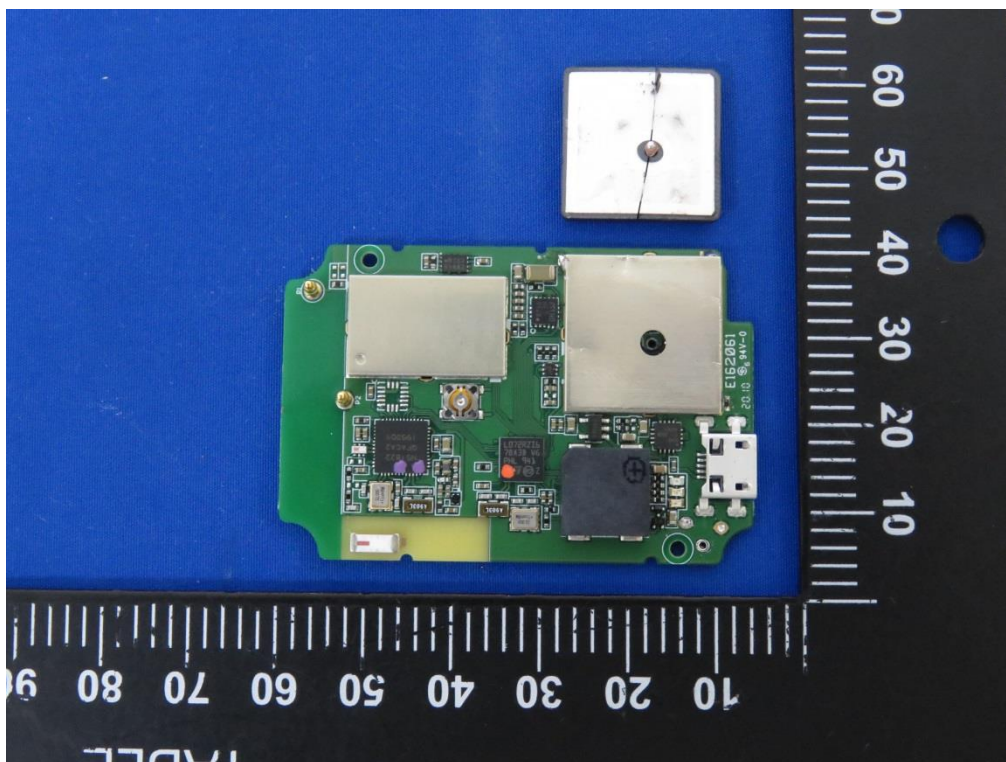

## Internal Photographs

LoRa Antenna

LoRa Module (Chip)

**RX-BT Antenna and Module (Chip)**

**Battery: PL503035**

**Battery: PL503035**

Battery: SH503035

Battery: SH503035