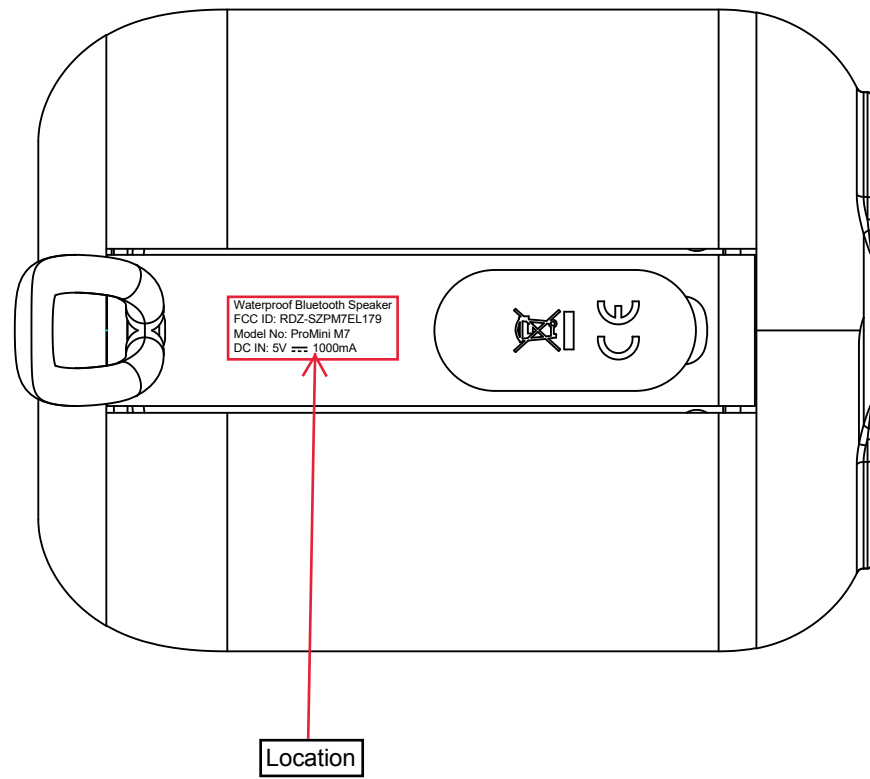

Label Artwork and Location
Model: ProMini M7

Label:

Size: L*W=30*18mm