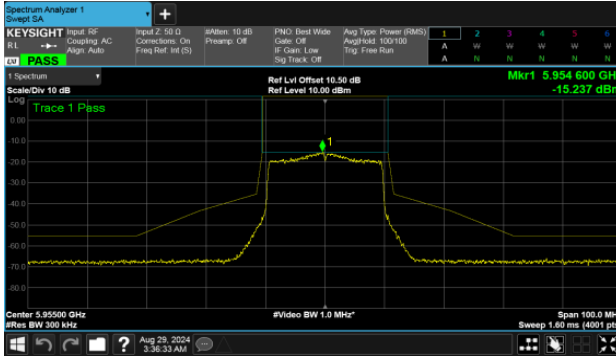

U-NII-5

MIMO

ANT B

Modulation Type: 802.11ax HE20 (7.3Mbps)

CH01

Modulation Type: 802.11ax HE40 (14.6Mbps)

CH03