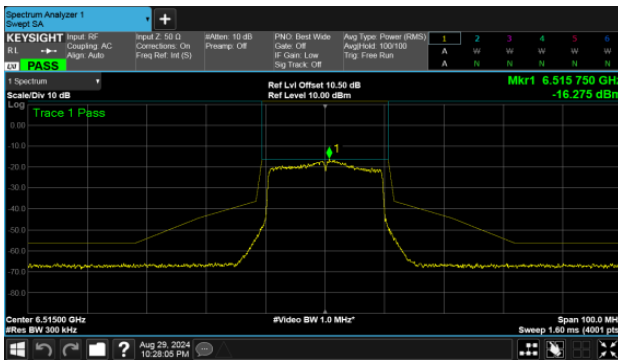

U-NII-6

MIMO
ANT A
Modulation Type: 802.11ax HE20 (7.3Mbps)
CH97

Modulation Type: 802.11ax HE40 (14.6Mbps)
CH99

CH105

CH107

CH113