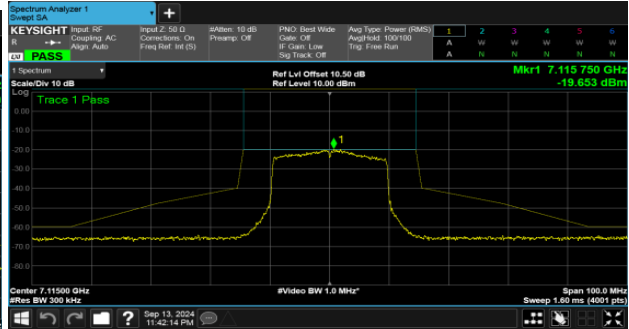

U-NII-8

MIMO
ANT A

Modulation Type: 802.11ax HE20 (7.3Mbps)
CH189

Modulation Type: 802.11ax HE20 (7.3Mbps)
CH233