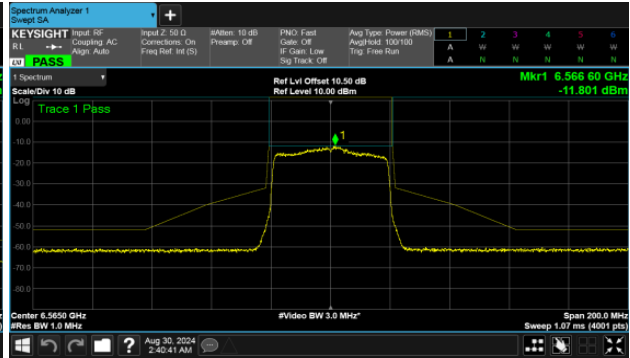

Straddle Channel

MIMO

ANT A

Modulation Type: 802.11ax HE40 (14.6Mbps)

CH115

Modulation Type: 802.11ax HE80 (30.6Mbps)

CH119

Modulation Type: 802.11ax HE160 (61.3Mbps)

CH111

U-NII-7

MIMO
ANT A

Modulation Type: 802.11ax HE20 (7.3Mbps)
CH117

Modulation Type: 802.11ax HE40 (14.6Mbps)
CH123

CH153

CH155

CH181

Straddle Channel

MIMO
ANT A

Modulation Type: 802.11ax HE20 (7.3Mbps)
CH185

Modulation Type: 802.11ax HE160 (61.3Mbps)
CH175

Modulation Type: 802.11ax HE40 (14.6Mbps)
CH187

Modulation Type: 802.11ax HE80 (30.6Mbps)
CH183