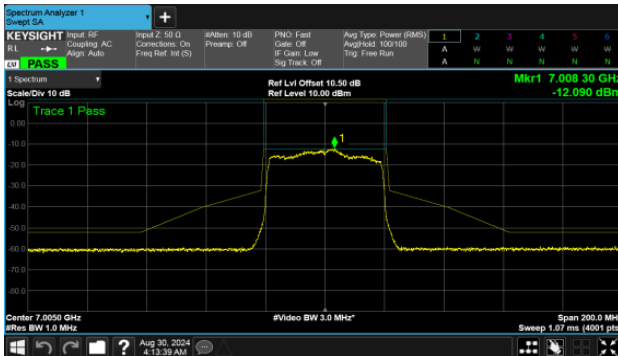

U-NII-8

MIMO
ANT A

Modulation Type: 802.11ax HE40 (14.6Mbps)
CH195

Modulation Type: 802.11ax HE80 (30.6Mbps)
CH199

CH211

CH215

CH227