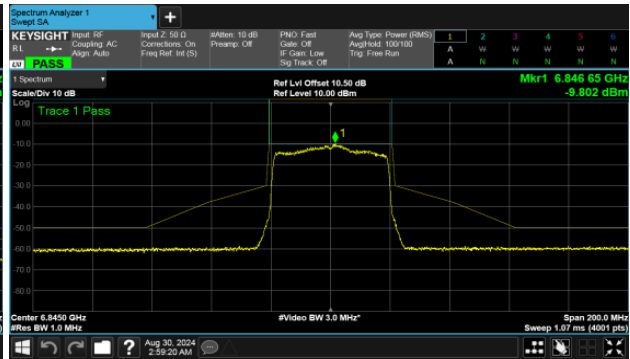

U-NII-7

MIMO
ANT A

Modulation Type: 802.11ax HE20 (7.3Mbps)
CH117

Modulation Type: 802.11ax HE40 (14.6Mbps)
CH123

CH153

CH155

CH181

CH179