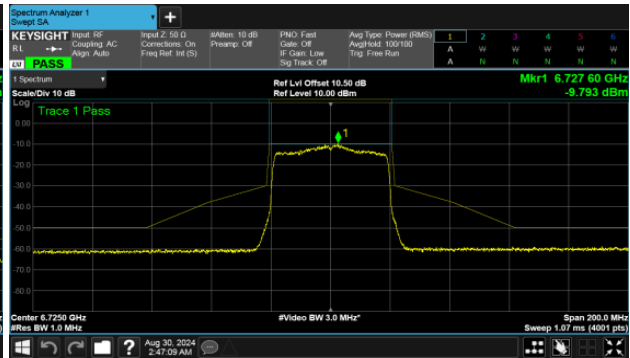

Straddle Channel

MIMO

ANT A

Modulation Type: 802.11ax HE40 (14.6Mbps)

CH115

Modulation Type: 802.11ax HE80 (30.6Mbps)

CH119

Modulation Type: 802.11ax HE160 (61.3Mbps)

CH111

U-NII-7

MIMO
ANT A

Modulation Type: 802.11ax HE20 (7.3Mbps)
CH117

Modulation Type: 802.11ax HE40 (14.6Mbps)
CH123

CH153

CH155

CH181

Straddle Channel

MIMO
ANT A

Modulation Type: 802.11ax HE20 (7.3Mbps)
CH185

Modulation Type: 802.11ax HE160 (61.3Mbps)
CH175

Modulation Type: 802.11ax HE40 (14.6Mbps)
CH187

Modulation Type: 802.11ax HE80 (30.6Mbps)
CH183