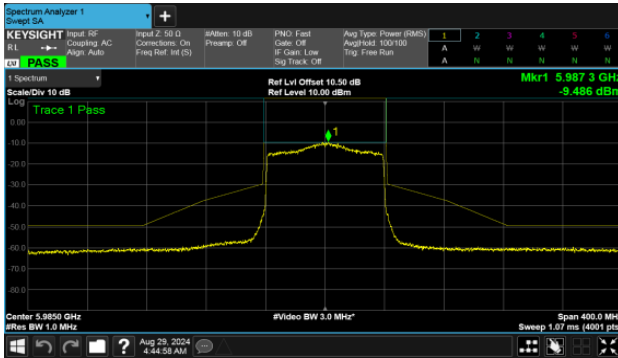

For ESY2211E

U-NII-5

MIMO

ANT A

Modulation Type: 802.11ax HE80 (30.6Mbps)
CH07

Modulation Type: 802.11ax HE160 (61.3Mbps)
CH15