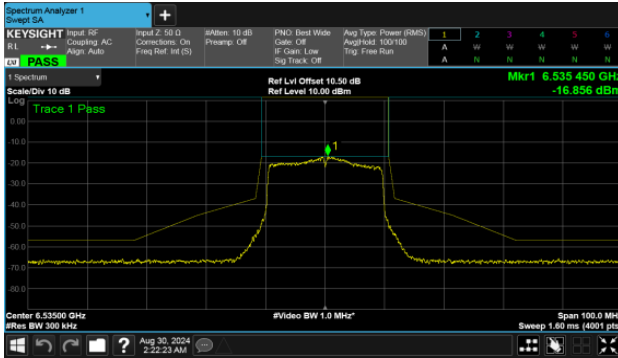

Straddle Channel

MIMO

ANT A

Modulation Type: 802.11ax HE40 (14.6Mbps)

CH115

Modulation Type: 802.11ax HE80 (30.6Mbps)

CH119

Modulation Type: 802.11ax HE160 (61.3Mbps)

CH111

U-NII-7

MIMO
ANT A

Modulation Type: 802.11ax HE20 (7.3Mbps)
CH117

Modulation Type: 802.11ax HE40 (14.6Mbps)
CH123

CH153

CH155

CH181

Straddle Channel

MIMO
ANT A

Modulation Type: 802.11ax HE20 (7.3Mbps)
CH185

Modulation Type: 802.11ax HE160 (61.3Mbps)
CH175

Modulation Type: 802.11ax HE40 (14.6Mbps)
CH187

Modulation Type: 802.11ax HE80 (30.6Mbps)
CH183