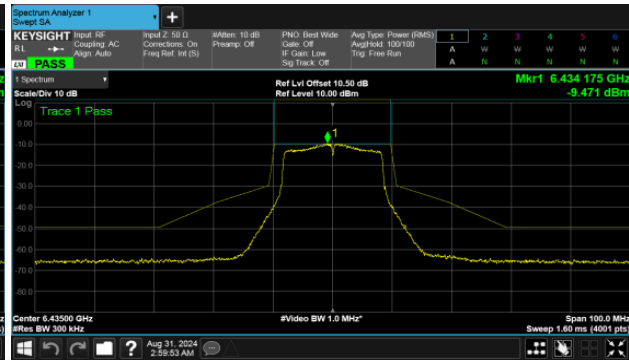

Appendix D. In-Band Emission

1.1. Test Result and Data

For ESY2211E

U-NII-5

SISO

ANT A

Modulation Type: 802.11a (6Mbps)

CH01

U-NII-6

ANT A

Modulation Type: 802.11a (6Mbps)

CH97