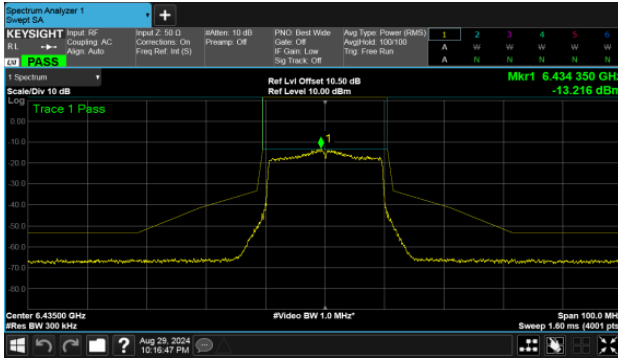

U-NII-6

MIMO
ANT B

Modulation Type: 802.11ax HE20 (7.3Mbps)
CH97

Modulation Type: 802.11ax HE40 (14.6Mbps)
CH99