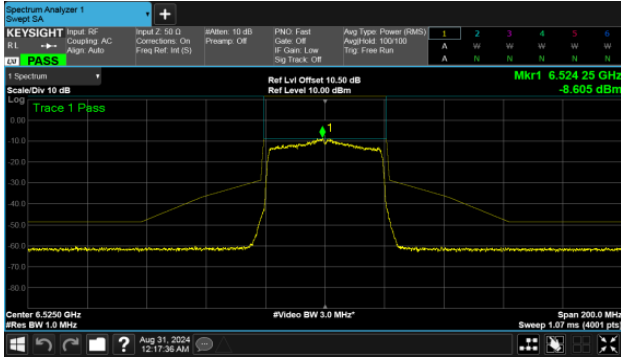

Modulation Type: 802.11ax HE80 (30.6Mbps)

CH103

Straddle Channel

MIMO

ANT B

Modulation Type: 802.11ax HE40 (14.6Mbps)

CH115

Modulation Type: 802.11ax HE80 (30.6Mbps)