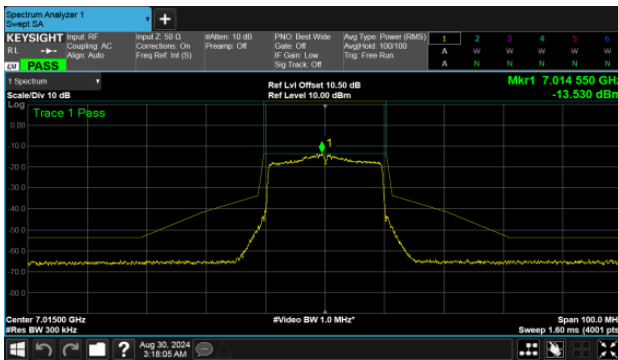

CH151

CH167

Straddle Channel

MIMO
ANT B

Modulation Type: 802.11ax HE20 (7.3Mbps)
CH185

Modulation Type: 802.11ax HE160 (61.3Mbps)
CH175

Modulation Type: 802.11ax HE40 (14.6Mbps)
CH187

Modulation Type: 802.11ax HE80 (30.6Mbps)
CH183

U-NII-8

MIMO

ANT B

Modulation Type: 802.11ax HE20 (7.3Mbps)

CH189

Modulation Type: 802.11ax HE20 (7.3Mbps)

CH233

CH213