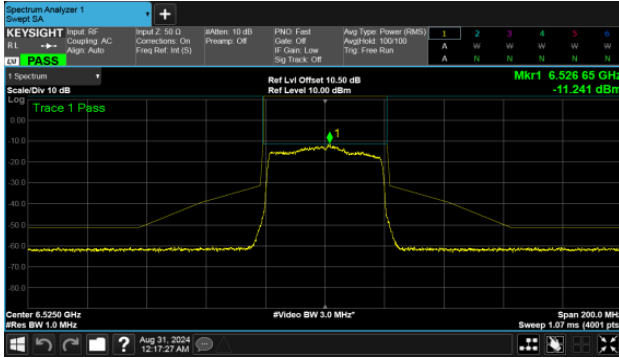

CH105

CH107

CH113

U-NII-6

MIMO

ANT A

Modulation Type: 802.11ax HE80 (30.6Mbps)

CH103

Straddle Channel

MIMO

ANT A

Modulation Type: 802.11ax HE40 (14.6Mbps)

CH115

Modulation Type: 802.11ax HE80 (30.6Mbps)

CH119

Modulation Type: 802.11ax HE160 (61.3Mbps)