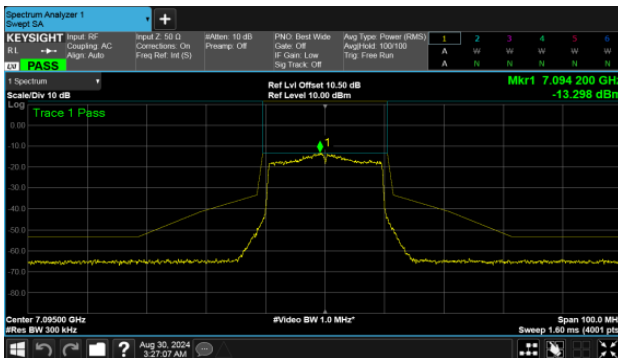

U-NII-8

MIMO

ANT B

Modulation Type: 802.11ax HE20 (7.3Mbps)

CH189

Modulation Type: 802.11ax HE20 (7.3Mbps)

CH233

CH213

CH229