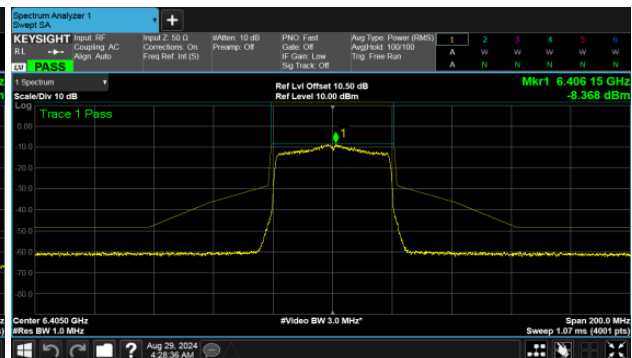

U-NII-5

MIMO

ANT B

Modulation Type: 802.11ax HE20 (7.3Mbps)

CH01

Modulation Type: 802.11ax HE40 (14.6Mbps)

CH03

CH45

CH43

CH93

CH91