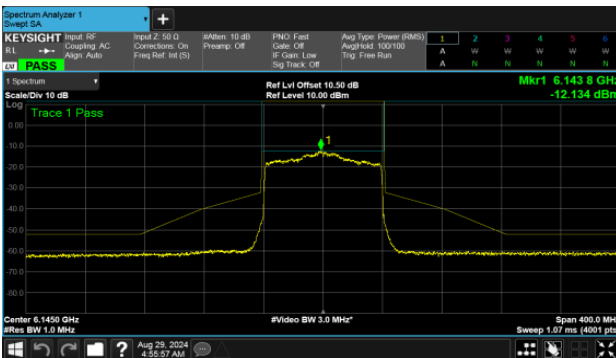

Modulation Type: 802.11ax HE80 (30.6Mbps)
CH07

Modulation Type: 802.11ax HE160 (61.3Mbps)
CH15

CH39

CH47

CH87

CH79

U-NII-6

MIMO
ANT B