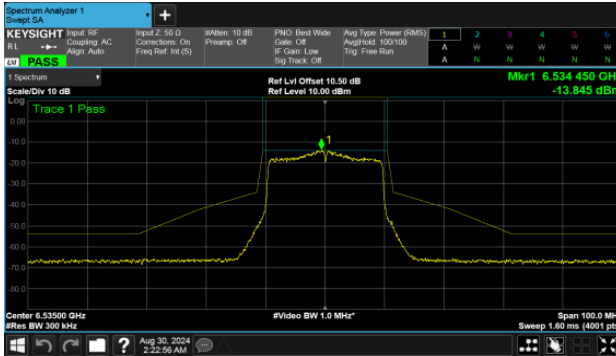

Modulation Type: 802.11ax HE80 (30.6Mbps)

CH103

Straddle Channel

MIMO

ANT B

Modulation Type: 802.11ax HE40 (14.6Mbps)

CH115

Modulation Type: 802.11ax HE80 (30.6Mbps)

CH119

Modulation Type: 802.11ax HE160 (61.3Mbps)

CH111

U-NII-7

MIMO
ANT B

Modulation Type: 802.11ax HE20 (7.3Mbps)
CH117

Modulation Type: 802.11ax HE40 (14.6Mbps)
CH123

CH153