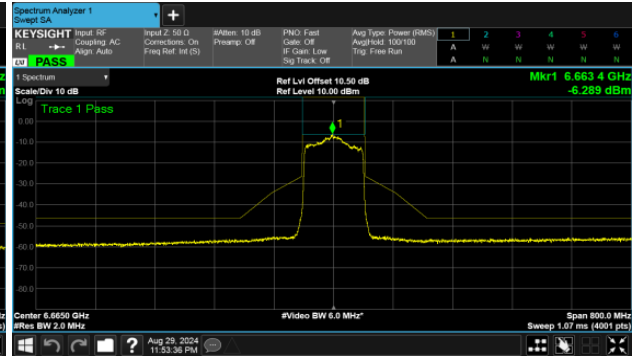

CH155

CH181

CH179

U-NII-7

MIMO

ANT B

Modulation Type: 802.11ax HE80 (30.6Mbps)
CH135

Modulation Type: 802.11ax HE160 (61.3Mbps)
CH143

CH151

CH167

Straddle Channel

MIMO
ANT B

Modulation Type: 802.11ax HE20 (7.3Mbps)
CH185

Modulation Type: 802.11ax HE160 (61.3Mbps)
CH175

Modulation Type: 802.11ax HE40 (14.6Mbps)
CH187

Modulation Type: 802.11ax HE80 (30.6Mbps)
CH183