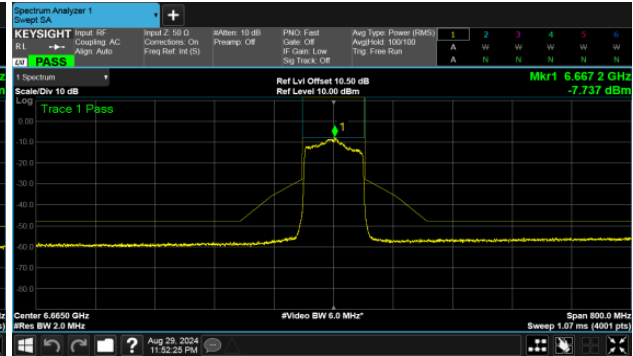

CH179

U-NII-7

MIMO

ANT A

Modulation Type: 802.11ax HE80 (30.6Mbps)
CH135

Modulation Type: 802.11ax HE160 (61.3Mbps)
CH143

CH151

CH167

Straddle Channel

MIMO
ANT A

Modulation Type: 802.11ax HE20 (7.3Mbps)
CH185

Modulation Type: 802.11ax HE160 (61.3Mbps)
CH175

Modulation Type: 802.11ax HE40 (14.6Mbps)
CH187

Modulation Type: 802.11ax HE80 (30.6Mbps)
CH183