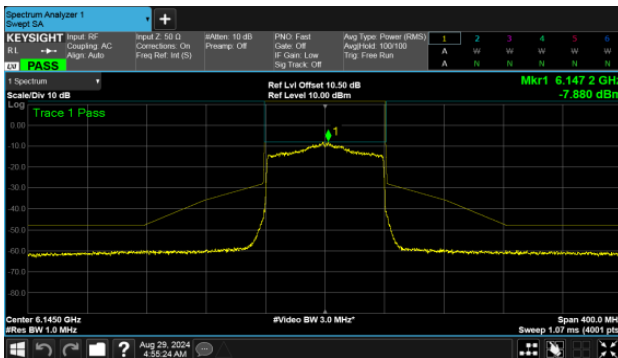

For ESY2211E

U-NII-5

MIMO

ANT A

Modulation Type: 802.11ax HE80 (30.6Mbps)
CH07

Modulation Type: 802.11ax HE160 (61.3Mbps)
CH15

CH39

CH47

CH87

CH79