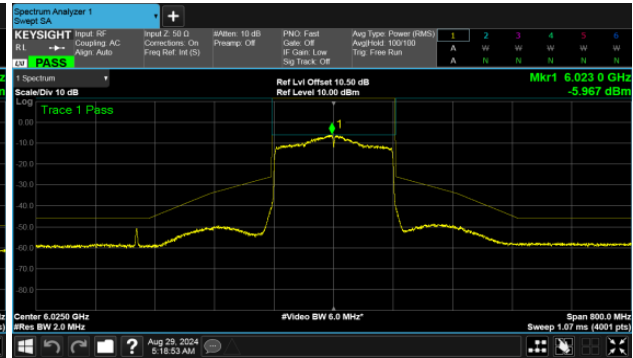

For ESY2211E

U-NII-5

MIMO

ANT A

Modulation Type: 802.11ax HE80 (30.6Mbps)
CH07

Modulation Type: 802.11ax HE160 (61.3Mbps)
CH15