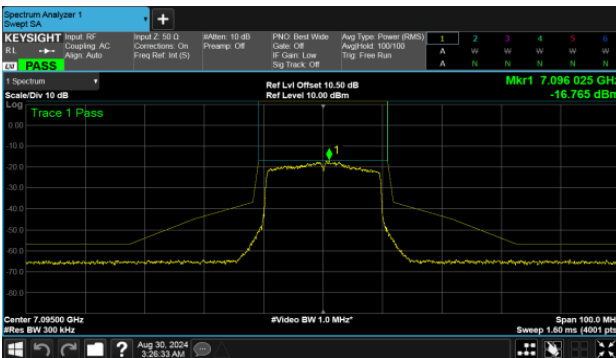

Straddle Channel

MIMO
ANT A

Modulation Type: 802.11ax HE20 (7.3Mbps)
CH185

Modulation Type: 802.11ax HE160 (61.3Mbps)
CH175

Modulation Type: 802.11ax HE40 (14.6Mbps)
CH187

Modulation Type: 802.11ax HE80 (30.6Mbps)
CH183

U-NII-8

MIMO
ANT A

Modulation Type: 802.11ax HE20 (7.3Mbps)
CH189

Modulation Type: 802.11ax HE20 (7.3Mbps)
CH233

CH213

CH229

U-NII-8

MIMO
ANT A