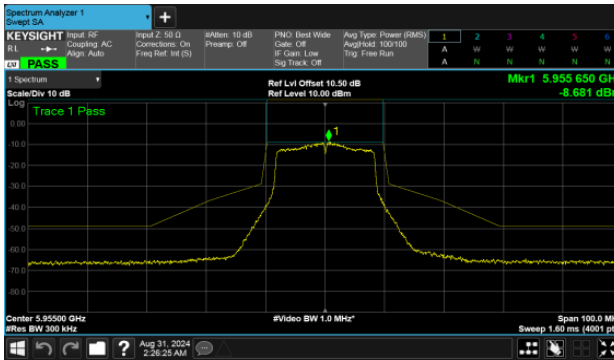

Appendix D. In-Band Emission

1.1. Test Result and Data

For ESY2211E

U-NII-5

SISO

ANT A

Modulation Type: 802.11a (6Mbps)

CH01

U-NII-6

ANT A

Modulation Type: 802.11a (6Mbps)

CH97