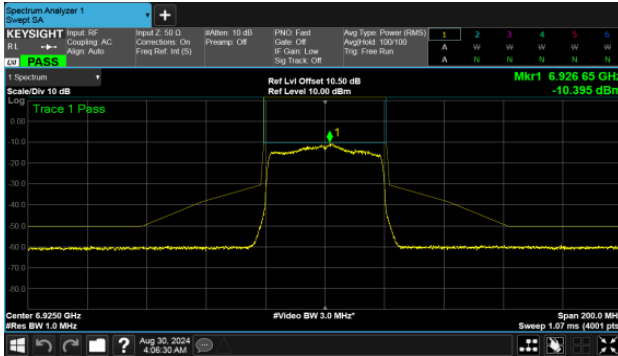

Straddle Channel

MIMO
ANT A

Modulation Type: 802.11ax HE20 (7.3Mbps)
CH185

Modulation Type: 802.11ax HE160 (61.3Mbps)
CH175

Modulation Type: 802.11ax HE40 (14.6Mbps)
CH187

Modulation Type: 802.11ax HE80 (30.6Mbps)
CH183

U-NII-8

MIMO
ANT A

Modulation Type: 802.11ax HE20 (7.3Mbps)
CH189

Modulation Type: 802.11ax HE20 (7.3Mbps)
CH233

CH213

CH229

U-NII-8

MIMO
ANT A

Modulation Type: 802.11ax HE40 (14.6Mbps)
CH195

Modulation Type: 802.11ax HE80 (30.6Mbps)
CH199

CH211

CH215

CH227

U-NII-8

MIMO

ANT A