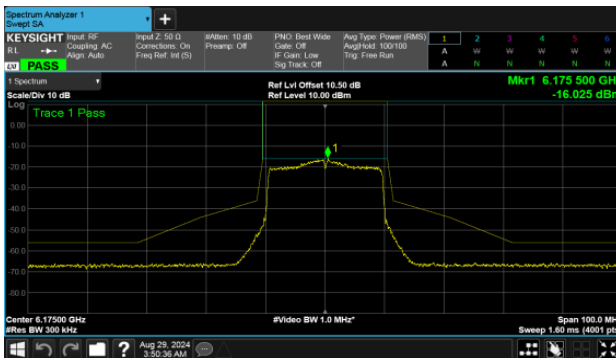

U-NII-5

MIMO

ANT B

Modulation Type: 802.11ax HE20 (7.3Mbps)

CH01

Modulation Type: 802.11ax HE40 (14.6Mbps)

CH03

CH45

CH43

CH93

CH91