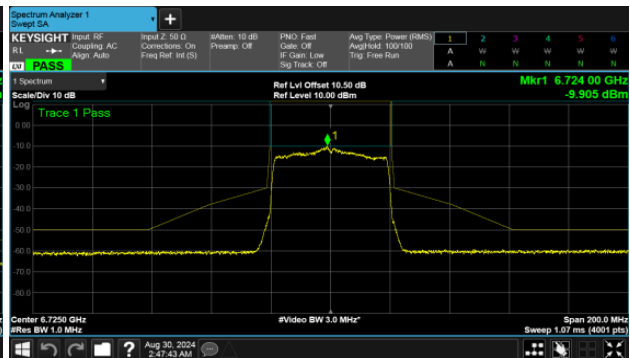

U-NII-7

MIMO
ANT B

Modulation Type: 802.11ax HE20 (7.3Mbps)
CH117

Modulation Type: 802.11ax HE40 (14.6Mbps)
CH123

CH153

CH155

CH181

CH179