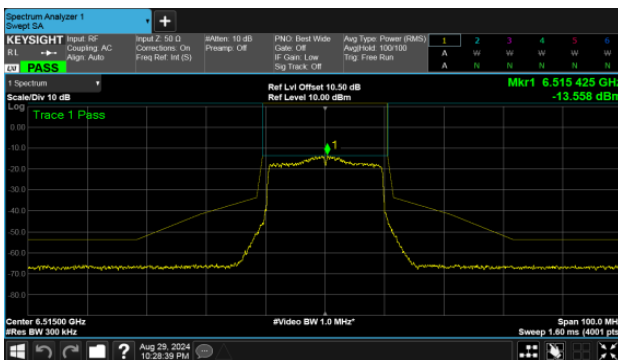

Modulation Type: 802.11ax HE20 (7.3Mbps)
CH97

Modulation Type: 802.11ax HE40 (14.6Mbps)
CH99

CH105

CH107

CH113

U-NII-6

MIMO

ANT B

Modulation Type: 802.11ax HE80 (30.6Mbps)

CH103

Straddle Channel

MIMO

ANT B

Modulation Type: 802.11ax HE40 (14.6Mbps)

CH115

Modulation Type: 802.11ax HE80 (30.6Mbps)