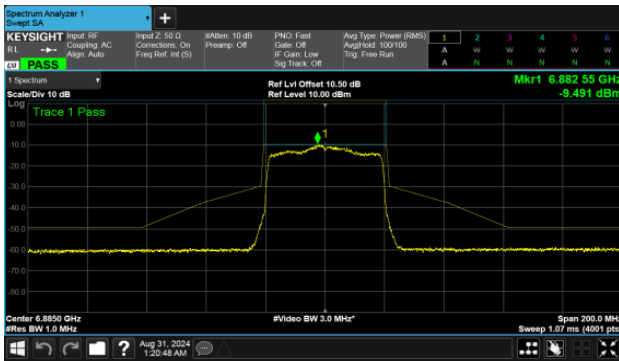

CH151

CH167

Straddle Channel

MIMO
ANT B

Modulation Type: 802.11ax HE20 (7.3Mbps)
CH185

Modulation Type: 802.11ax HE160 (61.3Mbps)
CH175

Modulation Type: 802.11ax HE40 (14.6Mbps)
CH187

Modulation Type: 802.11ax HE80 (30.6Mbps)
CH183