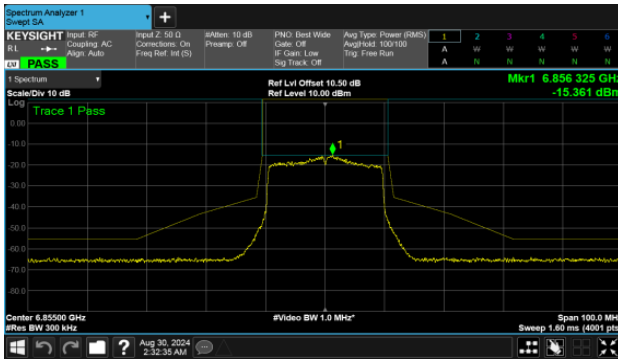

Straddle Channel

MIMO

ANT A

Modulation Type: 802.11ax HE40 (14.6Mbps)

CH115

Modulation Type: 802.11ax HE80 (30.6Mbps)

CH119

Modulation Type: 802.11ax HE160 (61.3Mbps)

CH111

U-NII-7

MIMO
ANT A

Modulation Type: 802.11ax HE20 (7.3Mbps)
CH117

Modulation Type: 802.11ax HE40 (14.6Mbps)
CH123

CH153

CH155

CH181

Straddle Channel

MIMO
ANT A

Modulation Type: 802.11ax HE20 (7.3Mbps)
CH185

Modulation Type: 802.11ax HE160 (61.3Mbps)
CH175

Modulation Type: 802.11ax HE40 (14.6Mbps)
CH187

Modulation Type: 802.11ax HE80 (30.6Mbps)
CH183