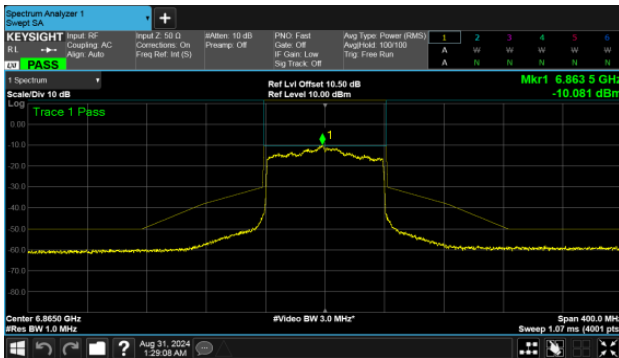

CH151

CH167

Straddle Channel

MIMO
ANT B

Modulation Type: 802.11ax HE20 (7.3Mbps)
CH185

Modulation Type: 802.11ax HE160 (61.3Mbps)
CH175

Modulation Type: 802.11ax HE40 (14.6Mbps)
CH187

Modulation Type: 802.11ax HE80 (30.6Mbps)
CH183