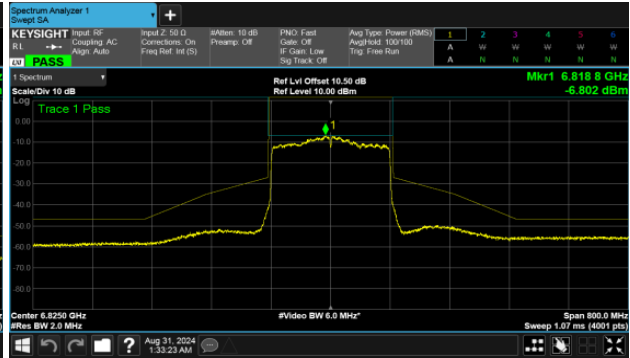

CH179

U-NII-7

MIMO

ANT A

Modulation Type: 802.11ax HE80 (30.6Mbps)
CH135

Modulation Type: 802.11ax HE160 (61.3Mbps)
CH143

CH151

CH167

Straddle Channel

MIMO
ANT A

Modulation Type: 802.11ax HE20 (7.3Mbps)
CH185

Modulation Type: 802.11ax HE160 (61.3Mbps)
CH175

Modulation Type: 802.11ax HE40 (14.6Mbps)
CH187

Modulation Type: 802.11ax HE80 (30.6Mbps)
CH183