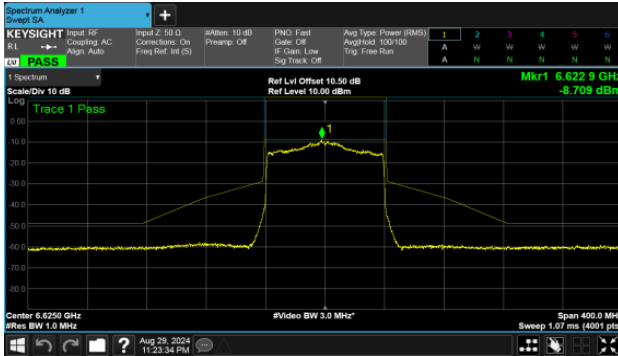

CH155

CH181

CH179

U-NII-7

MIMO

ANT B

Modulation Type: 802.11ax HE80 (30.6Mbps)
CH135

Modulation Type: 802.11ax HE160 (61.3Mbps)
CH143

CH151

CH167

Straddle Channel

MIMO
ANT B

Modulation Type: 802.11ax HE20 (7.3Mbps)
CH185

Modulation Type: 802.11ax HE160 (61.3Mbps)
CH175

Modulation Type: 802.11ax HE40 (14.6Mbps)
CH187

Modulation Type: 802.11ax HE80 (30.6Mbps)
CH183