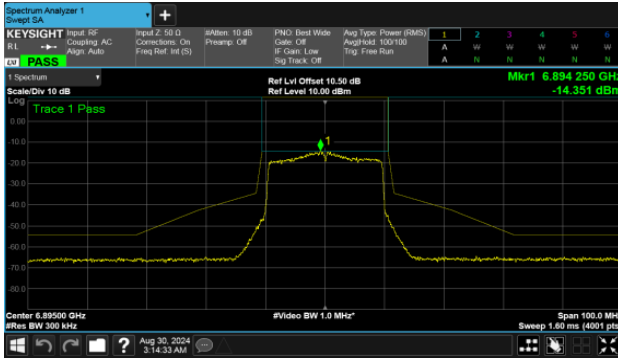

CH151

CH167

Straddle Channel

MIMO
ANT B

Modulation Type: 802.11ax HE20 (7.3Mbps)
CH185

Modulation Type: 802.11ax HE160 (61.3Mbps)
CH175

Modulation Type: 802.11ax HE40 (14.6Mbps)
CH187

Modulation Type: 802.11ax HE80 (30.6Mbps)
CH183

U-NII-8

MIMO

ANT B

Modulation Type: 802.11ax HE20 (7.3Mbps)

CH189

Modulation Type: 802.11ax HE20 (7.3Mbps)

CH233

CH213