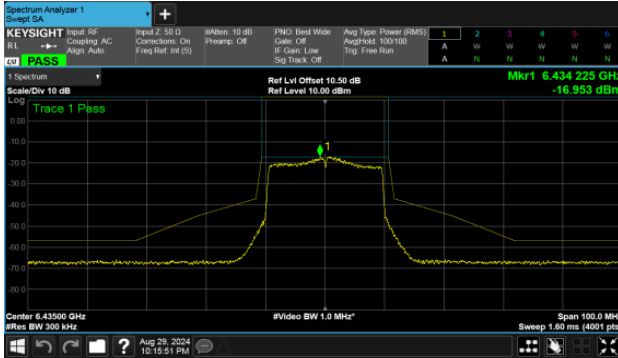

Modulation Type: 802.11ax HE160 (61.3Mbps)
CH15

CH39

CH47

CH87

CH79

U-NII-6

MIMO
ANT A
Modulation Type: 802.11ax HE20 (7.3Mbps)
CH97

Modulation Type: 802.11ax HE40 (14.6Mbps)
CH99

Straddle Channel

MIMO

ANT A

Modulation Type: 802.11ax HE40 (14.6Mbps)

CH115

Modulation Type: 802.11ax HE80 (30.6Mbps)

CH119

Modulation Type: 802.11ax HE160 (61.3Mbps)