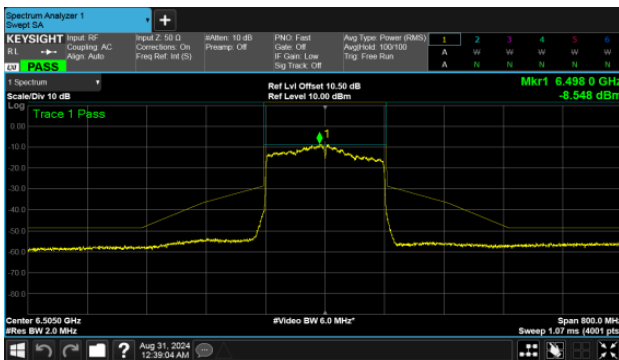

Modulation Type: 802.11ax HE160 (61.3Mbps)

CH111