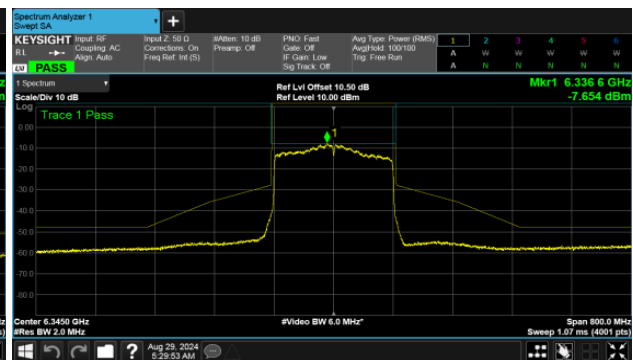

Modulation Type: 802.11ax HE160 (61.3Mbps)
CH15

CH39

CH47

CH87

CH79

U-NII-6

MIMO
ANT A
Modulation Type: 802.11ax HE20 (7.3Mbps)
CH97

Modulation Type: 802.11ax HE40 (14.6Mbps)
CH99

Straddle Channel

MIMO

ANT A

Modulation Type: 802.11ax HE40 (14.6Mbps)

CH115

Modulation Type: 802.11ax HE80 (30.6Mbps)

CH119

Modulation Type: 802.11ax HE160 (61.3Mbps)