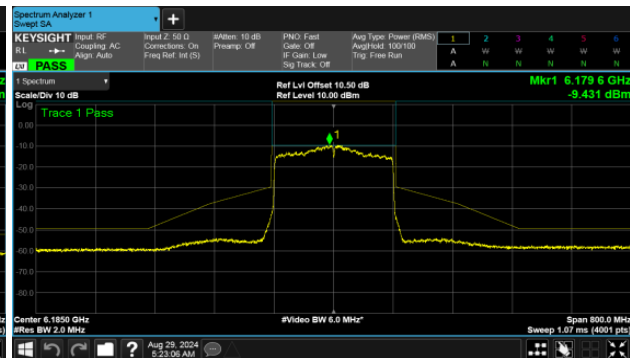

Modulation Type: 802.11ax HE80 (30.6Mbps)
CH07

Modulation Type: 802.11ax HE160 (61.3Mbps)
CH15

CH39

CH47

CH87

CH79

U-NII-6

MIMO
ANT B