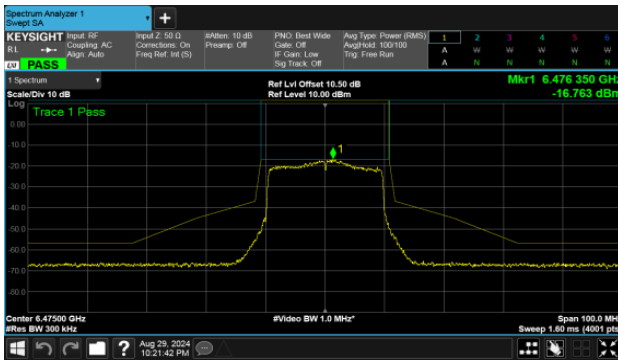

U-NII-6

MIMO
ANT A
Modulation Type: 802.11ax HE20 (7.3Mbps)
CH97

Modulation Type: 802.11ax HE40 (14.6Mbps)
CH99

CH105

CH107

CH113