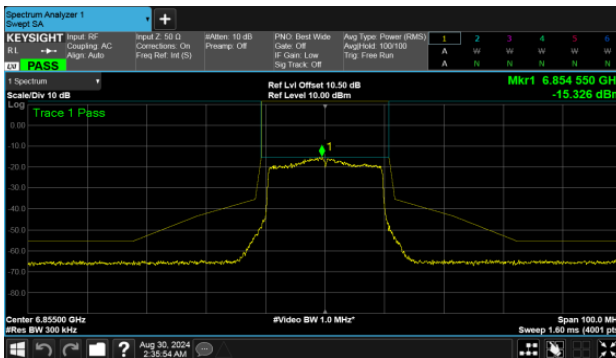

U-NII-7

MIMO
ANT B

Modulation Type: 802.11ax HE20 (7.3Mbps)
CH117

Modulation Type: 802.11ax HE40 (14.6Mbps)
CH123

CH153

CH155

CH181

CH179