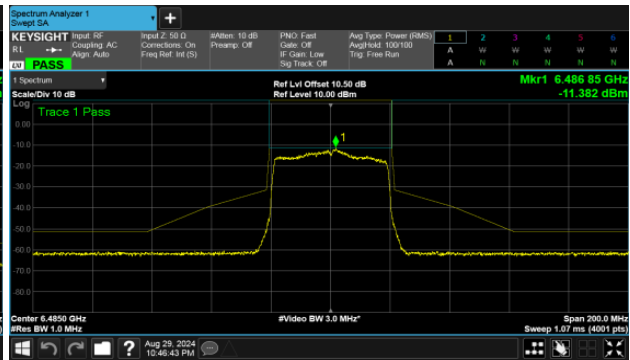

U-NII-6

MIMO
ANT A
Modulation Type: 802.11ax HE20 (7.3Mbps)
CH97

Modulation Type: 802.11ax HE40 (14.6Mbps)
CH99

CH105

CH107

CH113