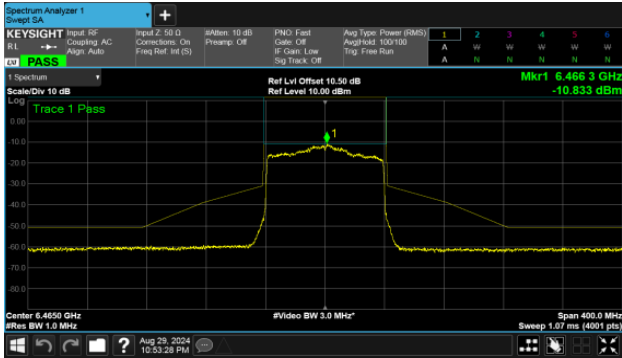

CH105

CH107

CH113

U-NII-6

MIMO

ANT A

Modulation Type: 802.11ax HE80 (30.6Mbps)

CH103

Straddle Channel

MIMO

ANT A

Modulation Type: 802.11ax HE40 (14.6Mbps)

CH115

Modulation Type: 802.11ax HE80 (30.6Mbps)

CH119

Modulation Type: 802.11ax HE160 (61.3Mbps)