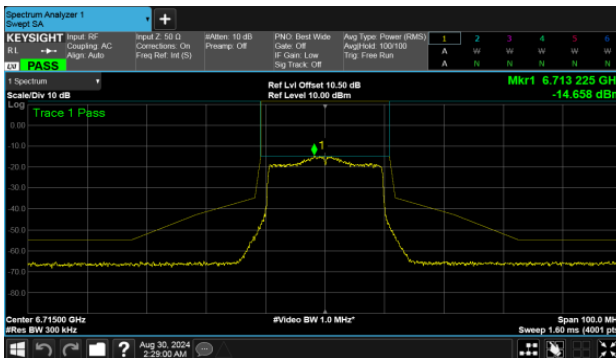

Modulation Type: 802.11ax HE80 (30.6Mbps)

CH103

Straddle Channel

MIMO

ANT B

Modulation Type: 802.11ax HE40 (14.6Mbps)

CH115

Modulation Type: 802.11ax HE80 (30.6Mbps)

CH119

Modulation Type: 802.11ax HE160 (61.3Mbps)

CH111

U-NII-7

MIMO
ANT B

Modulation Type: 802.11ax HE20 (7.3Mbps)
CH117

Modulation Type: 802.11ax HE40 (14.6Mbps)
CH123

CH153