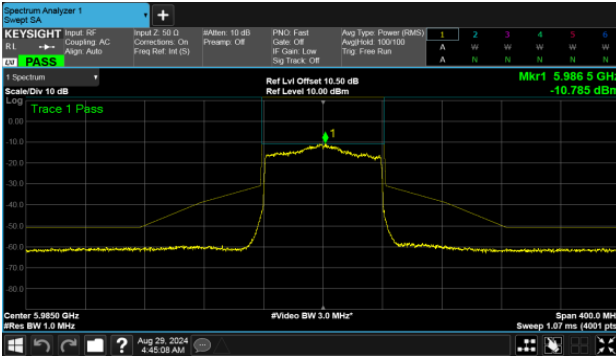

Modulation Type: 802.11ax HE80 (30.6Mbps)
CH07

Modulation Type: 802.11ax HE160 (61.3Mbps)
CH15

CH39

CH47

CH87

CH79

U-NII-6

MIMO
ANT B