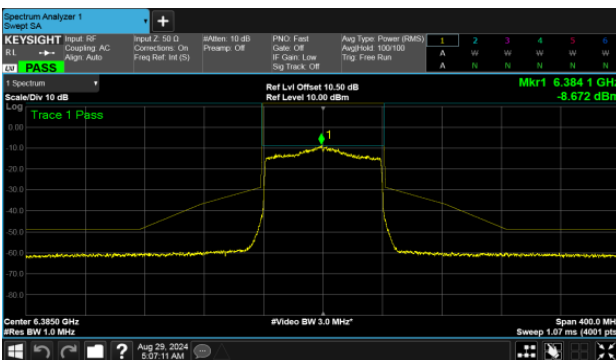

Modulation Type: 802.11ax HE80 (30.6Mbps)
CH07

Modulation Type: 802.11ax HE160 (61.3Mbps)
CH15

CH39

CH47

CH87

CH79

U-NII-6

MIMO
ANT B