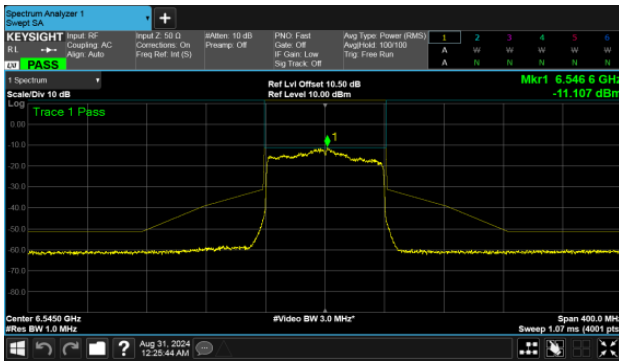

Straddle Channel

MIMO

ANT A

Modulation Type: 802.11ax HE40 (14.6Mbps)

CH115

Modulation Type: 802.11ax HE80 (30.6Mbps)

CH119

Modulation Type: 802.11ax HE160 (61.3Mbps)