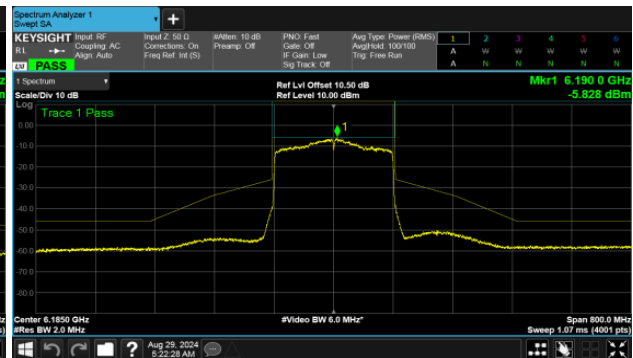

CH43

CH93

CH91

For ESY2211E

U-NII-5

MIMO

ANT A

Modulation Type: 802.11ax HE80 (30.6Mbps)
CH07

Modulation Type: 802.11ax HE160 (61.3Mbps)
CH15

CH39

CH47

CH87

CH79

U-NII-6

MIMO
ANT A
Modulation Type: 802.11ax HE20 (7.3Mbps)
CH97

Modulation Type: 802.11ax HE40 (14.6Mbps)
CH99