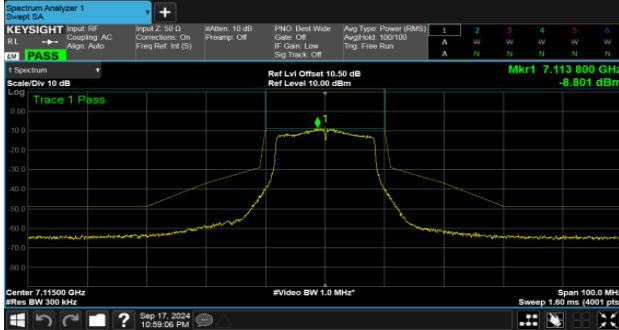

CH181

CH229

U-NII-8

SISO

ANT A

Modulation Type: 802.11a (6Mbps)

CH233

Straddle Channel