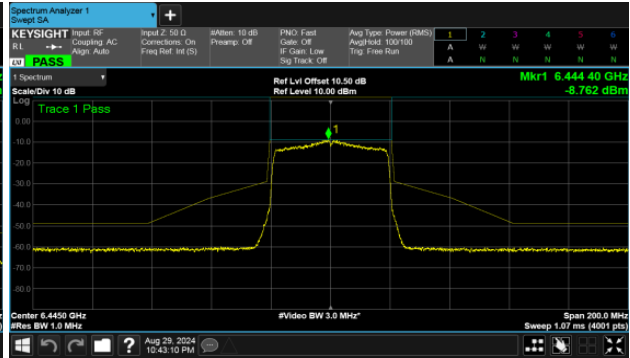

Modulation Type: 802.11ax HE80 (30.6Mbps)
CH07

Modulation Type: 802.11ax HE160 (61.3Mbps)
CH15

CH39

CH47

CH87

CH79

U-NII-6

MIMO
ANT B

Modulation Type: 802.11ax HE20 (7.3Mbps)
CH97

Modulation Type: 802.11ax HE40 (14.6Mbps)
CH99

CH105

CH107

CH113

U-NII-6

MIMO

ANT B