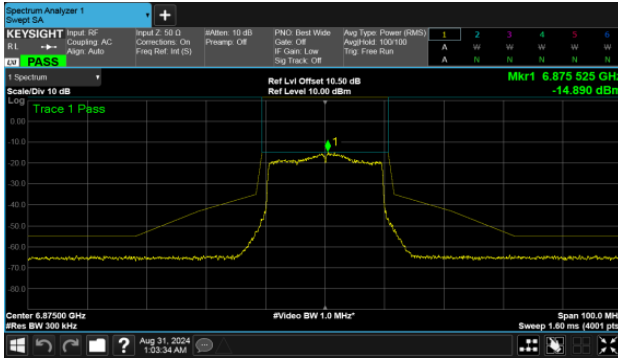

CH179

U-NII-7

MIMO

ANT A

Modulation Type: 802.11ax HE80 (30.6Mbps)
CH135

Modulation Type: 802.11ax HE160 (61.3Mbps)
CH143

CH151

CH167

Straddle Channel

MIMO
ANT A

Modulation Type: 802.11ax HE20 (7.3Mbps)
CH185

Modulation Type: 802.11ax HE160 (61.3Mbps)
CH175

Modulation Type: 802.11ax HE40 (14.6Mbps)
CH187

Modulation Type: 802.11ax HE80 (30.6Mbps)
CH183