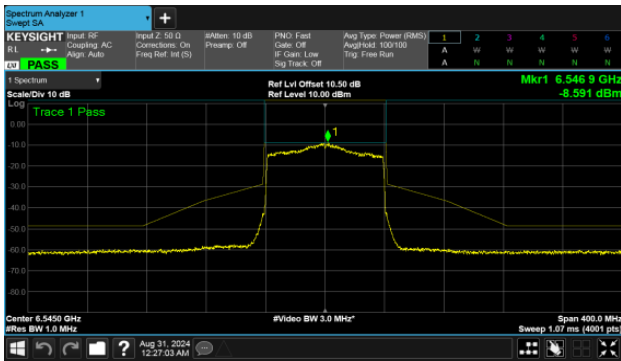

Modulation Type: 802.11ax HE80 (30.6Mbps)

CH119