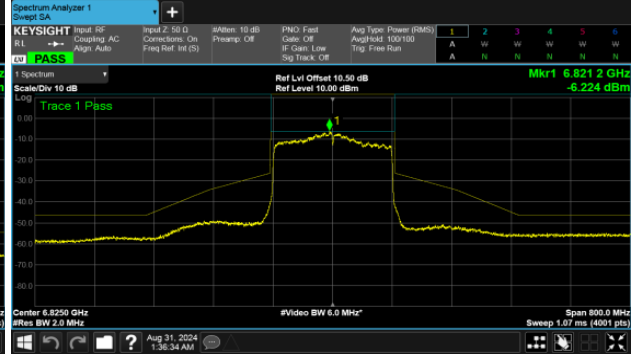

CH151

CH167

Straddle Channel

MIMO
ANT B

Modulation Type: 802.11ax HE20 (7.3Mbps)
CH185

Modulation Type: 802.11ax HE160 (61.3Mbps)
CH175

Modulation Type: 802.11ax HE40 (14.6Mbps)
CH187

Modulation Type: 802.11ax HE80 (30.6Mbps)
CH183