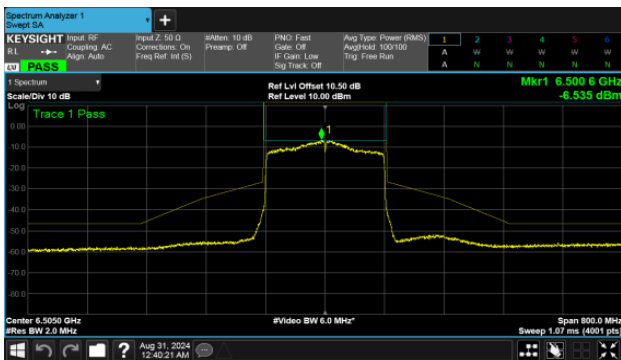

Modulation Type: 802.11ax HE160 (61.3Mbps)

CH111