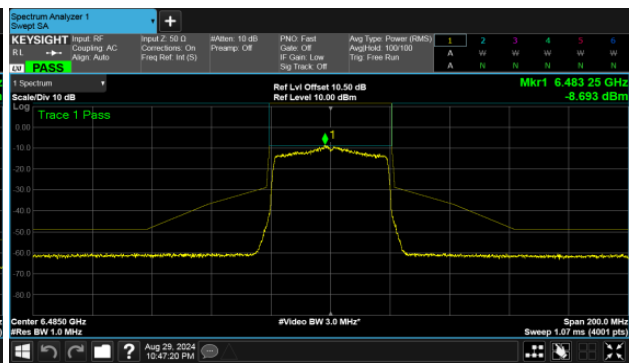

Modulation Type: 802.11ax HE20 (7.3Mbps)
CH97

Modulation Type: 802.11ax HE40 (14.6Mbps)
CH99

CH105

CH107

CH113

U-NII-6

MIMO

ANT B

Modulation Type: 802.11ax HE80 (30.6Mbps)

CH103

Straddle Channel

MIMO

ANT B

Modulation Type: 802.11ax HE40 (14.6Mbps)

CH115

Modulation Type: 802.11ax HE80 (30.6Mbps)