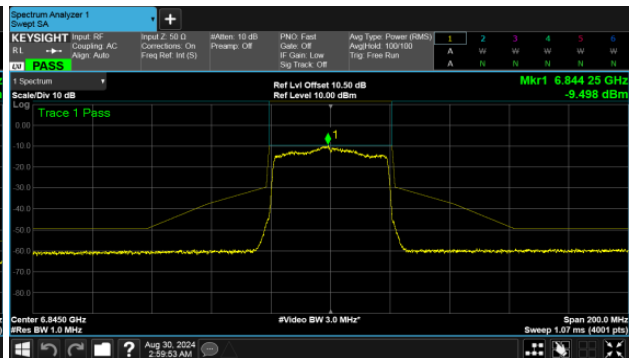

U-NII-7

MIMO
ANT B

Modulation Type: 802.11ax HE20 (7.3Mbps)
CH117

Modulation Type: 802.11ax HE40 (14.6Mbps)
CH123

CH153

CH155

CH181

CH179