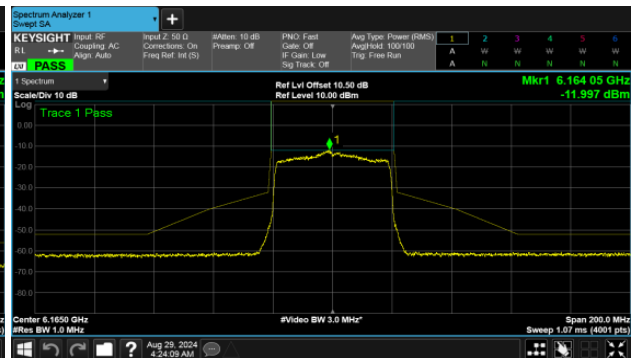

U-NII-5

MIMO

ANT B

Modulation Type: 802.11ax HE20 (7.3Mbps)

CH01

Modulation Type: 802.11ax HE40 (14.6Mbps)

CH03

CH45

CH43

CH93

CH91