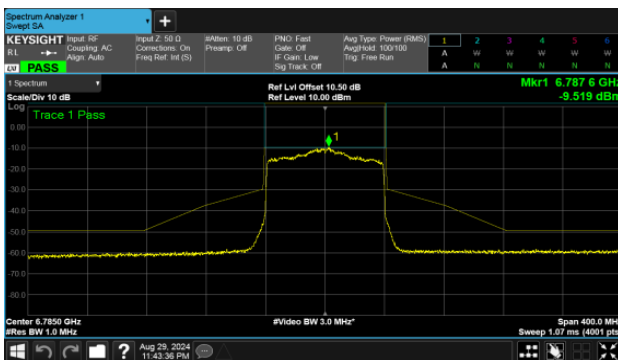

CH179

U-NII-7

MIMO

ANT A

Modulation Type: 802.11ax HE80 (30.6Mbps)
CH135

Modulation Type: 802.11ax HE160 (61.3Mbps)
CH143

CH151

CH167

Straddle Channel

MIMO
ANT A

Modulation Type: 802.11ax HE20 (7.3Mbps)
CH185

Modulation Type: 802.11ax HE160 (61.3Mbps)
CH175

Modulation Type: 802.11ax HE40 (14.6Mbps)
CH187

Modulation Type: 802.11ax HE80 (30.6Mbps)
CH183