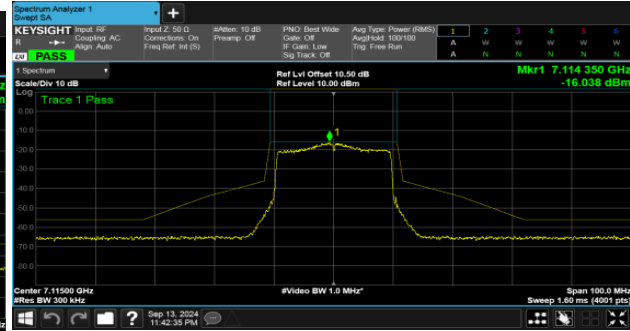

CH151

CH167

Straddle Channel

MIMO
ANT B

Modulation Type: 802.11ax HE20 (7.3Mbps)
CH185

Modulation Type: 802.11ax HE160 (61.3Mbps)
CH175

Modulation Type: 802.11ax HE40 (14.6Mbps)
CH187

Modulation Type: 802.11ax HE80 (30.6Mbps)
CH183

U-NII-8

MIMO

ANT B

Modulation Type: 802.11ax HE20 (7.3Mbps)

CH189

Modulation Type: 802.11ax HE20 (7.3Mbps)

CH233

CH213