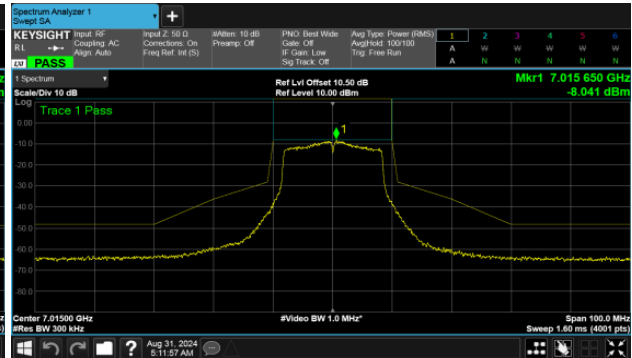

CH181

CH229

U-NII-8

SISO

ANT A

Modulation Type: 802.11a (6Mbps)

CH233

Straddle Channel