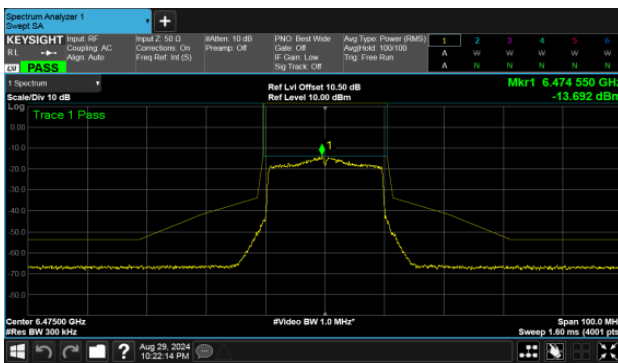

U-NII-6

MIMO
ANT B

Modulation Type: 802.11ax HE20 (7.3Mbps)
CH97

Modulation Type: 802.11ax HE40 (14.6Mbps)
CH99

CH105

CH107

CH113