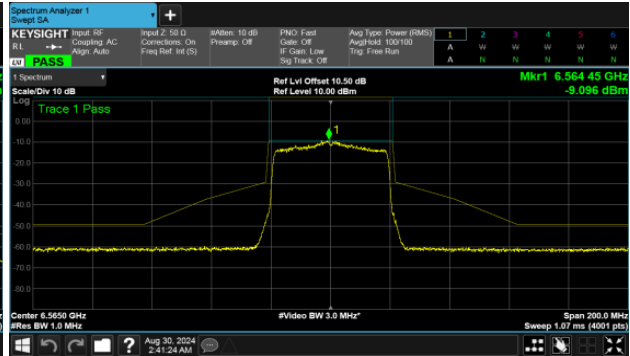

Modulation Type: 802.11ax HE80 (30.6Mbps)

CH103

Straddle Channel

MIMO

ANT B

Modulation Type: 802.11ax HE40 (14.6Mbps)

CH115

Modulation Type: 802.11ax HE80 (30.6Mbps)

CH119

Modulation Type: 802.11ax HE160 (61.3Mbps)

CH111

U-NII-7

MIMO
ANT B

Modulation Type: 802.11ax HE20 (7.3Mbps)
CH117

Modulation Type: 802.11ax HE40 (14.6Mbps)
CH123

CH153