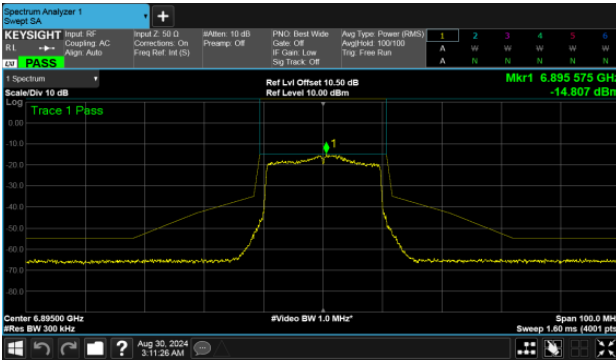

U-NII-8

MIMO
ANT A

Modulation Type: 802.11ax HE20 (7.3Mbps)
CH189

Modulation Type: 802.11ax HE20 (7.3Mbps)
CH233