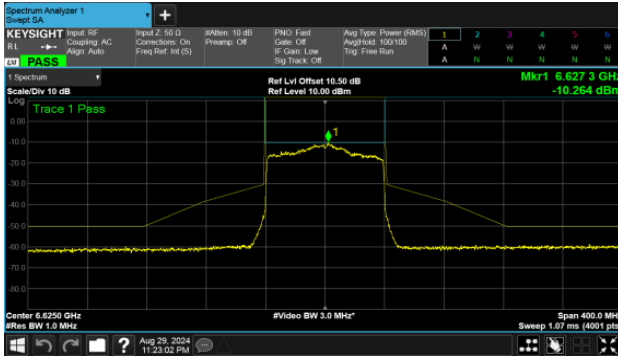

CH179

U-NII-7

MIMO

ANT A

Modulation Type: 802.11ax HE80 (30.6Mbps)
CH135

Modulation Type: 802.11ax HE160 (61.3Mbps)
CH143

CH151

CH167

Straddle Channel

MIMO
ANT A

Modulation Type: 802.11ax HE20 (7.3Mbps)
CH185

Modulation Type: 802.11ax HE160 (61.3Mbps)
CH175

Modulation Type: 802.11ax HE40 (14.6Mbps)
CH187

Modulation Type: 802.11ax HE80 (30.6Mbps)
CH183