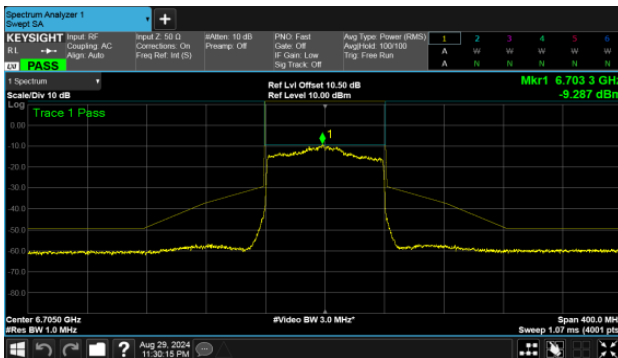

CH155

CH181

CH179

U-NII-7

MIMO

ANT B

Modulation Type: 802.11ax HE80 (30.6Mbps)
CH135

Modulation Type: 802.11ax HE160 (61.3Mbps)
CH143

CH151

CH167

Straddle Channel

MIMO
ANT B

Modulation Type: 802.11ax HE20 (7.3Mbps)
CH185

Modulation Type: 802.11ax HE160 (61.3Mbps)
CH175

Modulation Type: 802.11ax HE40 (14.6Mbps)
CH187

Modulation Type: 802.11ax HE80 (30.6Mbps)
CH183