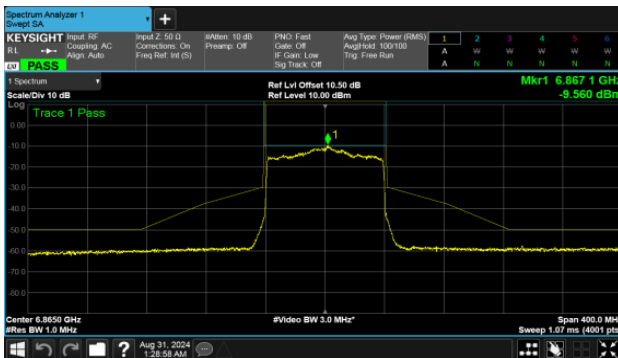

Straddle Channel

MIMO
ANT A

Modulation Type: 802.11ax HE20 (7.3Mbps)
CH185

Modulation Type: 802.11ax HE160 (61.3Mbps)
CH175

Modulation Type: 802.11ax HE40 (14.6Mbps)
CH187

Modulation Type: 802.11ax HE80 (30.6Mbps)
CH183