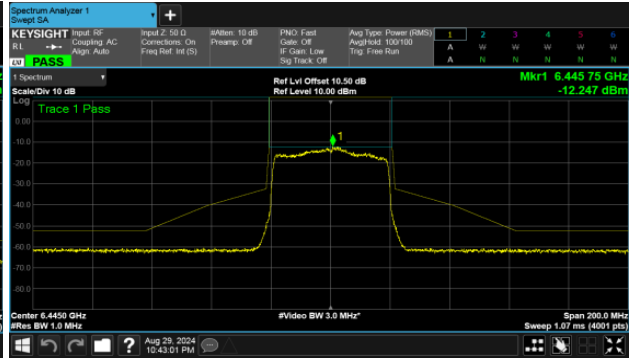

Modulation Type: 802.11ax HE160 (61.3Mbps)
CH15

CH39

CH47

CH87

CH79

U-NII-6

MIMO
ANT A
Modulation Type: 802.11ax HE20 (7.3Mbps)
CH97

Modulation Type: 802.11ax HE40 (14.6Mbps)
CH99

Straddle Channel

MIMO

ANT A

Modulation Type: 802.11ax HE40 (14.6Mbps)

CH115

Modulation Type: 802.11ax HE80 (30.6Mbps)

CH119

Modulation Type: 802.11ax HE160 (61.3Mbps)