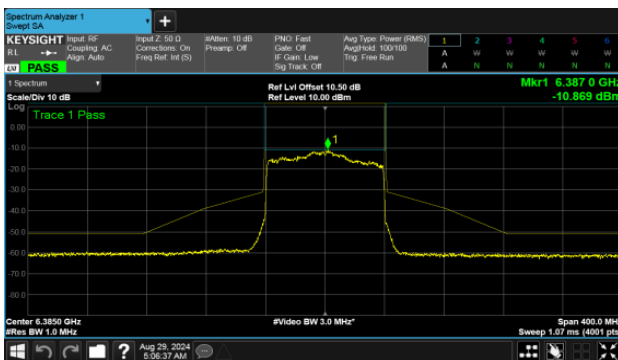

Modulation Type: 802.11ax HE160 (61.3Mbps)
CH15

CH39

CH47

CH87

CH79

U-NII-6

MIMO
ANT A
Modulation Type: 802.11ax HE20 (7.3Mbps)
CH97

Modulation Type: 802.11ax HE40 (14.6Mbps)
CH99

Straddle Channel

MIMO

ANT A

Modulation Type: 802.11ax HE40 (14.6Mbps)

CH115

Modulation Type: 802.11ax HE80 (30.6Mbps)

CH119

Modulation Type: 802.11ax HE160 (61.3Mbps)