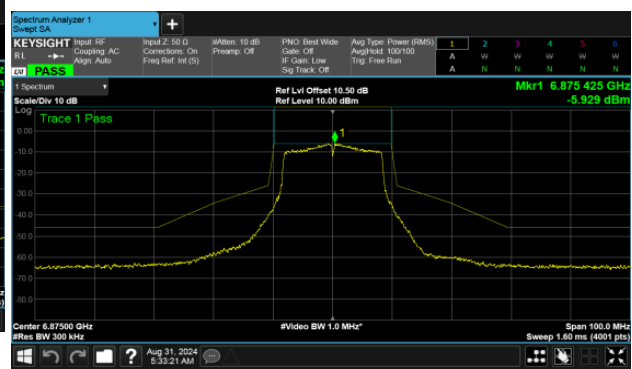

Straddle Channel

ANT A

Modulation Type: 802.11a (6Mbps)

CH185