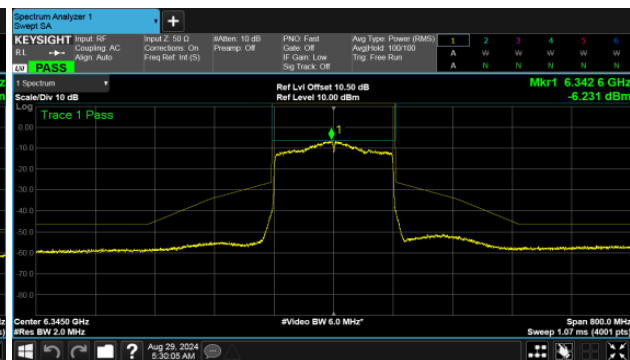

Modulation Type: 802.11ax HE80 (30.6Mbps)
CH07

Modulation Type: 802.11ax HE160 (61.3Mbps)
CH15

CH39

CH47

CH87

CH79

U-NII-6

MIMO
ANT B

Modulation Type: 802.11ax HE20 (7.3Mbps)
CH97

Modulation Type: 802.11ax HE40 (14.6Mbps)
CH99

CH105

CH107

CH113

U-NII-6

MIMO

ANT B