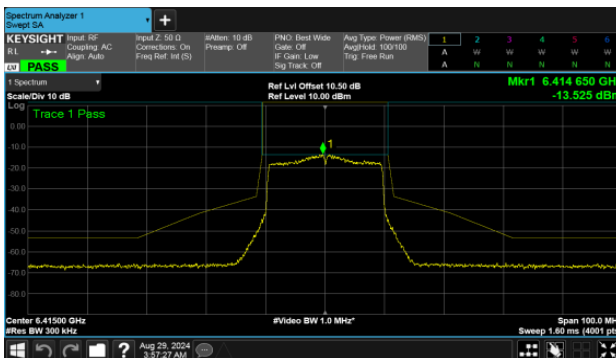

U-NII-5

MIMO

ANT B

Modulation Type: 802.11ax HE20 (7.3Mbps)

CH01

Modulation Type: 802.11ax HE40 (14.6Mbps)

CH03

CH45

CH43

CH93

CH91