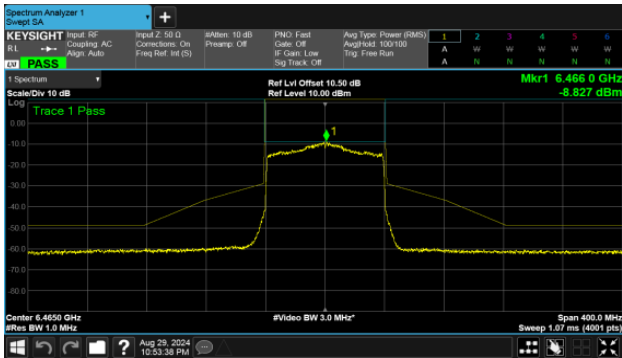

Modulation Type: 802.11ax HE20 (7.3Mbps)
CH97

Modulation Type: 802.11ax HE40 (14.6Mbps)
CH99

CH105

CH107

CH113

U-NII-6

MIMO

ANT B

Modulation Type: 802.11ax HE80 (30.6Mbps)

CH103

Straddle Channel

MIMO

ANT B

Modulation Type: 802.11ax HE40 (14.6Mbps)

CH115

Modulation Type: 802.11ax HE80 (30.6Mbps)