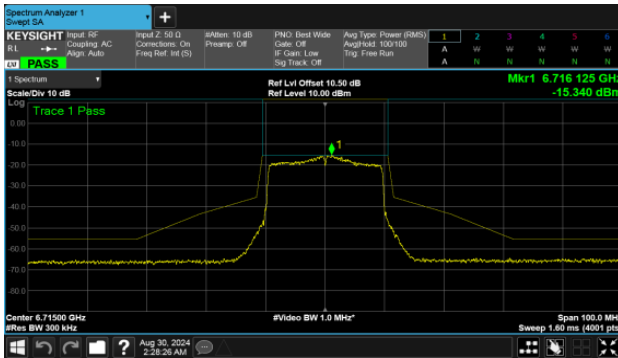

Straddle Channel

MIMO

ANT A

Modulation Type: 802.11ax HE40 (14.6Mbps)

CH115

Modulation Type: 802.11ax HE80 (30.6Mbps)

CH119

Modulation Type: 802.11ax HE160 (61.3Mbps)

CH111

U-NII-7

MIMO
ANT A

Modulation Type: 802.11ax HE20 (7.3Mbps)
CH117

Modulation Type: 802.11ax HE40 (14.6Mbps)
CH123

CH153

CH155

CH181

Straddle Channel

MIMO
ANT A

Modulation Type: 802.11ax HE20 (7.3Mbps)
CH185

Modulation Type: 802.11ax HE160 (61.3Mbps)
CH175

Modulation Type: 802.11ax HE40 (14.6Mbps)
CH187

Modulation Type: 802.11ax HE80 (30.6Mbps)
CH183