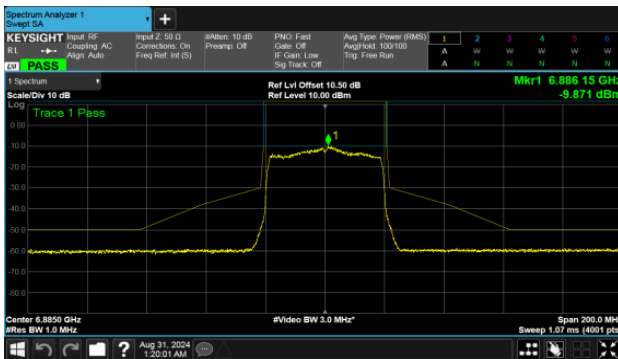

Straddle Channel

MIMO
ANT A

Modulation Type: 802.11ax HE20 (7.3Mbps)
CH185

Modulation Type: 802.11ax HE160 (61.3Mbps)
CH175

Modulation Type: 802.11ax HE40 (14.6Mbps)
CH187

Modulation Type: 802.11ax HE80 (30.6Mbps)
CH183