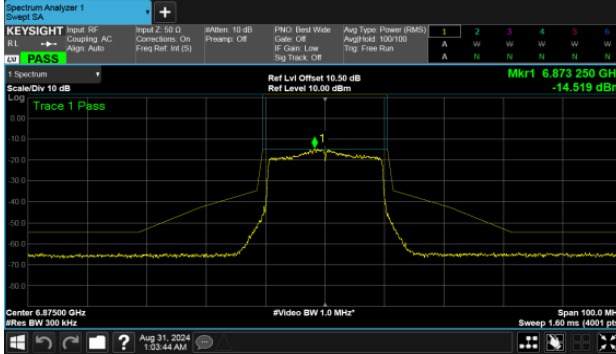

CH151

CH167

Straddle Channel

MIMO
ANT B

Modulation Type: 802.11ax HE20 (7.3Mbps)
CH185

Modulation Type: 802.11ax HE160 (61.3Mbps)
CH175

Modulation Type: 802.11ax HE40 (14.6Mbps)
CH187

Modulation Type: 802.11ax HE80 (30.6Mbps)
CH183