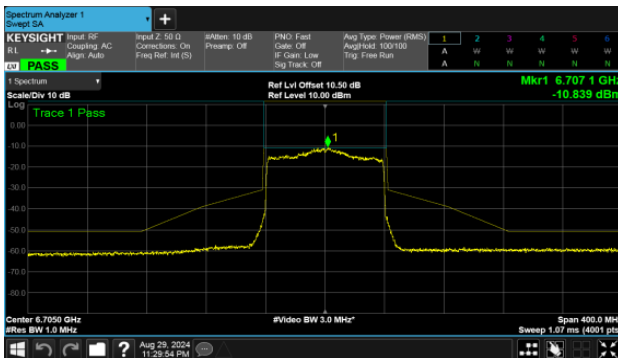

CH179

U-NII-7

MIMO

ANT A

Modulation Type: 802.11ax HE80 (30.6Mbps)
CH135

Modulation Type: 802.11ax HE160 (61.3Mbps)
CH143

CH151

CH167

Straddle Channel

MIMO
ANT A

Modulation Type: 802.11ax HE20 (7.3Mbps)
CH185

Modulation Type: 802.11ax HE160 (61.3Mbps)
CH175

Modulation Type: 802.11ax HE40 (14.6Mbps)
CH187

Modulation Type: 802.11ax HE80 (30.6Mbps)
CH183