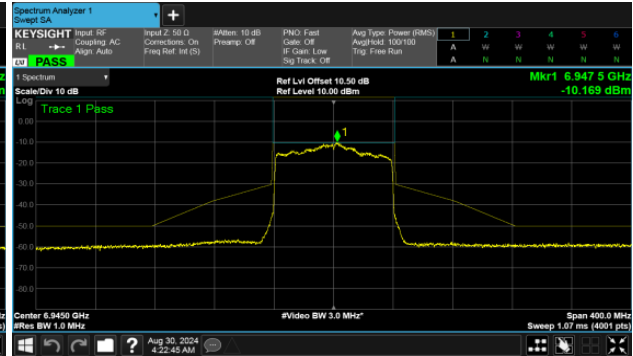

Straddle Channel

MIMO
ANT A

Modulation Type: 802.11ax HE20 (7.3Mbps)
CH185

Modulation Type: 802.11ax HE160 (61.3Mbps)
CH175

Modulation Type: 802.11ax HE40 (14.6Mbps)
CH187

Modulation Type: 802.11ax HE80 (30.6Mbps)
CH183

U-NII-8

MIMO
ANT A

Modulation Type: 802.11ax HE20 (7.3Mbps)
CH189

Modulation Type: 802.11ax HE20 (7.3Mbps)
CH233

CH213

CH229

U-NII-8

MIMO
ANT A

Modulation Type: 802.11ax HE40 (14.6Mbps)
CH195

Modulation Type: 802.11ax HE80 (30.6Mbps)
CH199

CH211

CH215

CH227

U-NII-8

MIMO

ANT A