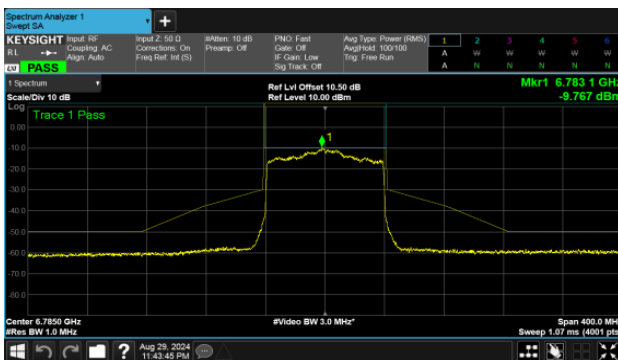

CH155

CH181

CH179

U-NII-7

MIMO

ANT B

Modulation Type: 802.11ax HE80 (30.6Mbps)
CH135

Modulation Type: 802.11ax HE160 (61.3Mbps)
CH143

CH151

CH167

Straddle Channel

MIMO
ANT B

Modulation Type: 802.11ax HE20 (7.3Mbps)
CH185

Modulation Type: 802.11ax HE160 (61.3Mbps)
CH175

Modulation Type: 802.11ax HE40 (14.6Mbps)
CH187

Modulation Type: 802.11ax HE80 (30.6Mbps)
CH183