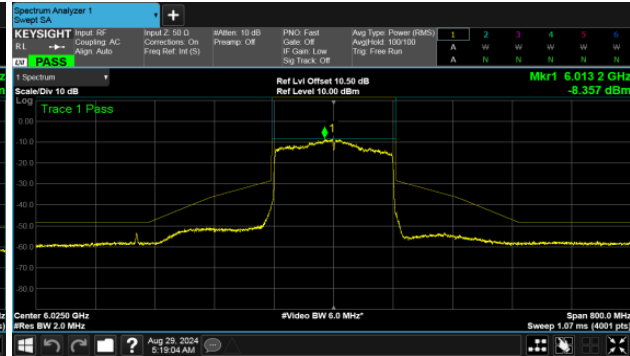

Modulation Type: 802.11ax HE80 (30.6Mbps)
CH07

Modulation Type: 802.11ax HE160 (61.3Mbps)
CH15

CH39

CH47

CH87

CH79

U-NII-6

MIMO
ANT B