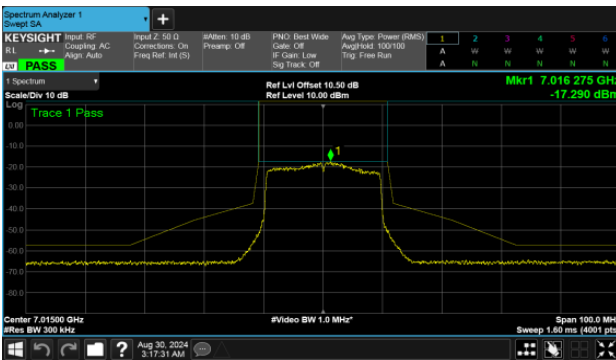

Straddle Channel

MIMO
ANT A

Modulation Type: 802.11ax HE20 (7.3Mbps)
CH185

Modulation Type: 802.11ax HE160 (61.3Mbps)
CH175

Modulation Type: 802.11ax HE40 (14.6Mbps)
CH187

Modulation Type: 802.11ax HE80 (30.6Mbps)
CH183

U-NII-8

MIMO
ANT A

Modulation Type: 802.11ax HE20 (7.3Mbps)
CH189

Modulation Type: 802.11ax HE20 (7.3Mbps)
CH233

CH213

CH229

U-NII-8

MIMO
ANT A