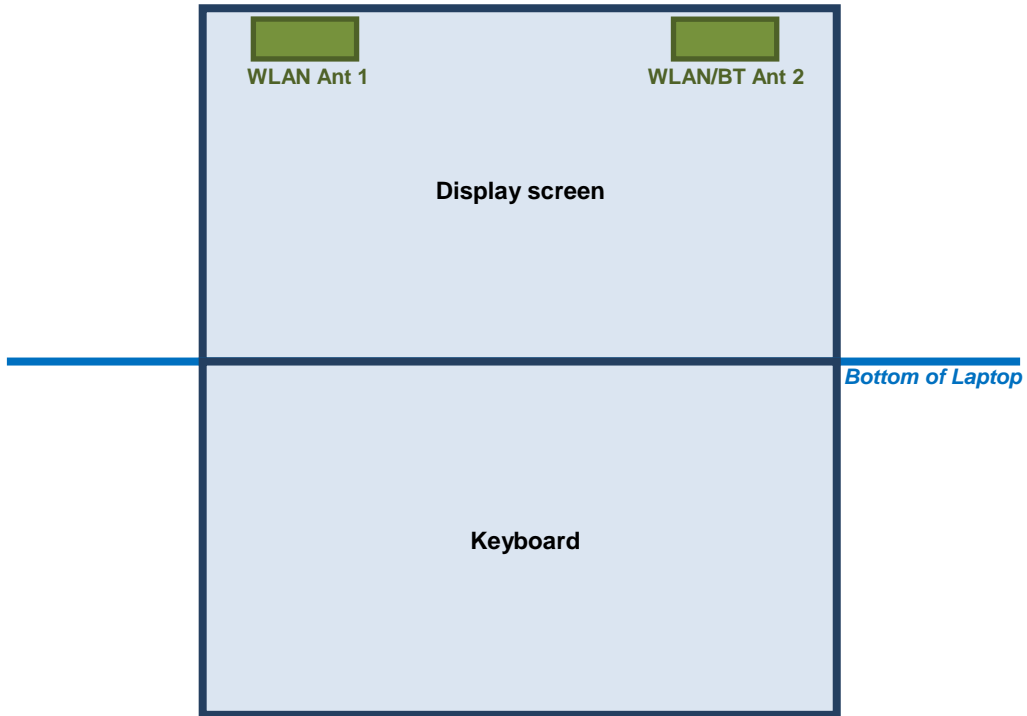

## Appendix F. Antenna Location

<PPS Platform>

The separation distance for antenna to edge :

Antenna	To Bottom of Laptop (mm)
WLAN Antenna 1	210
WLAN/BT Antenna 2	210

<AL Platform>

The separation distance for antenna to edge :

Antenna	To Bottom of Laptop (mm)
WLAN Antenna 1	9.7
WLAN/BT Antenna 2	9.7

**Appendix F. SAR Test Setup Photos****Body Exposure Condition****Bottom of Laptop at 0 mm**