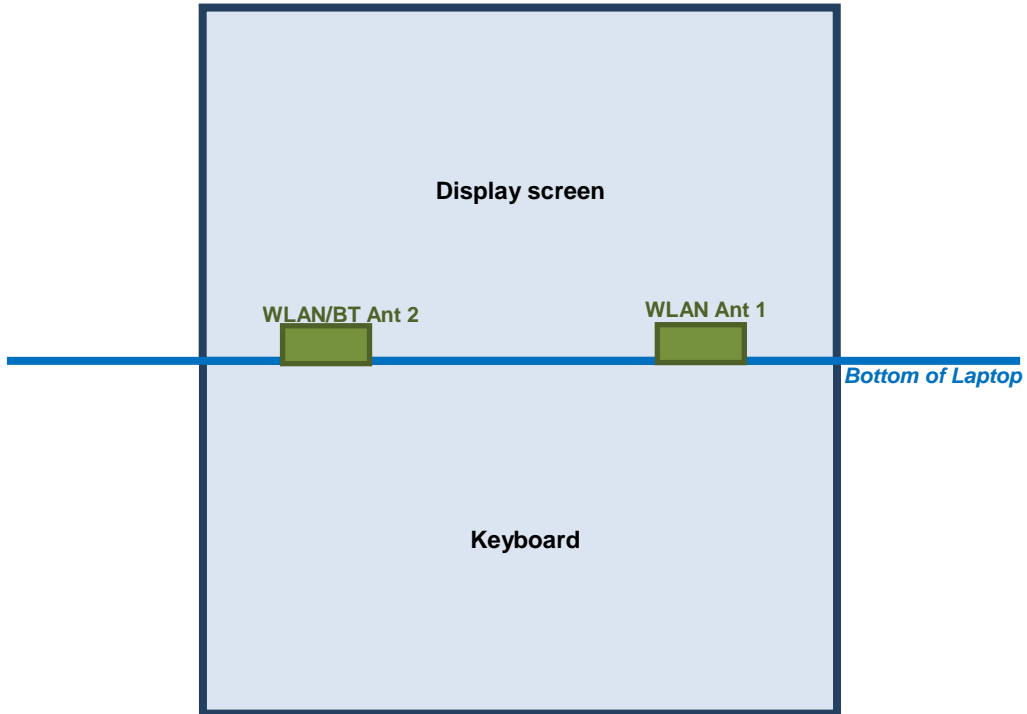

## Appendix F. Antenna Location

<PPS Platform>

The separation distance for antenna to edge :

Antenna	To Bottom of Laptop (mm)
WLAN Antenna 1	210
WLAN/BT Antenna 2	210

<AL Platform>

The separation distance for antenna to edge :

Antenna	To Bottom of Laptop (mm)
WLAN Antenna 1	9.7
WLAN/BT Antenna 2	9.7

**Appendix F. SAR Test Setup Photos****Body Exposure Condition****Bottom of Laptop at 0 mm**