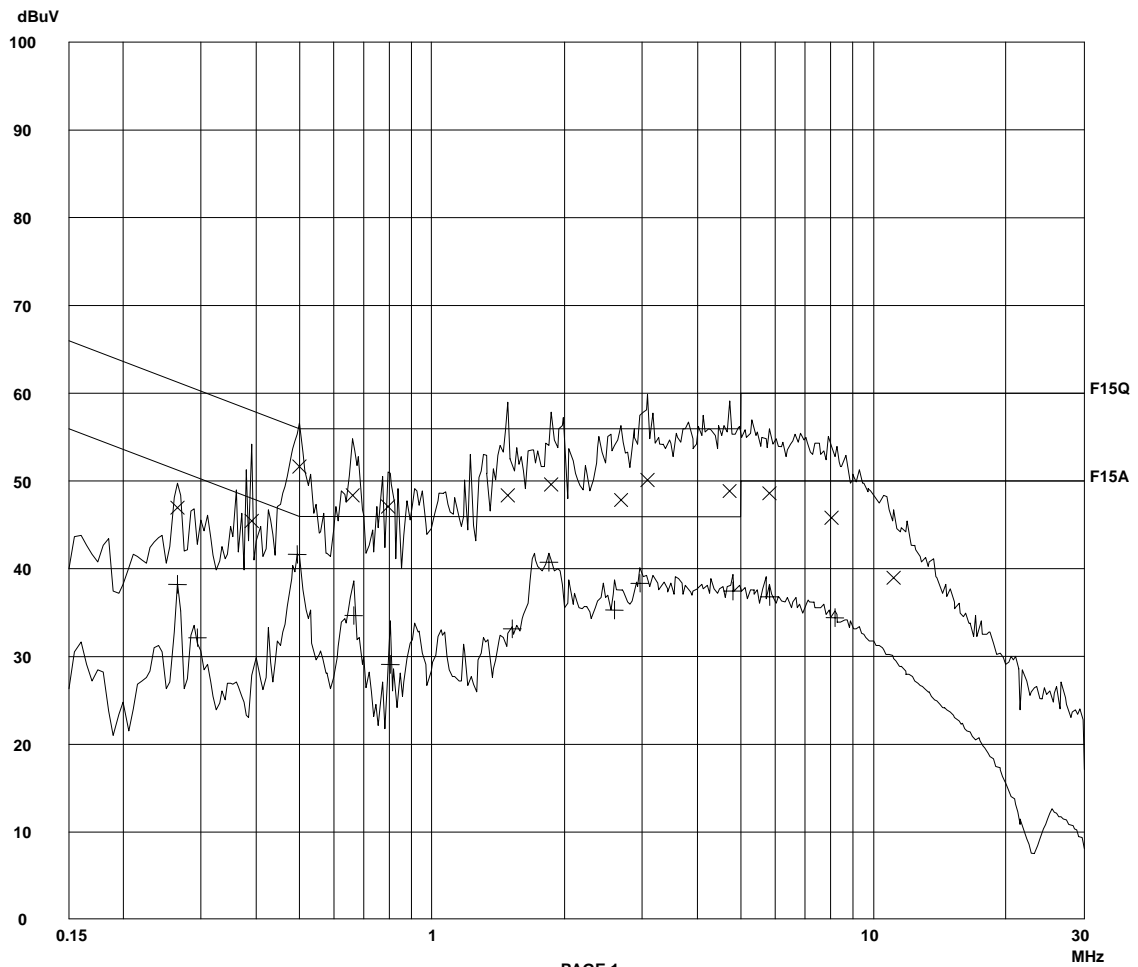

Tested By: Hong, Report No.: 07031954

Scan Settings (1 Range)

Frequencies			Receiver Settings					
Start	Stop	Step	IF BW	Detector	M-Time	Atten	Preamp	OpRge
150k	30M	5k	10k	PK+AV	10ms	AUTO	LN OFF	60dB

Final Measurement: x QP / + AV

Meas Time: 1 s
 Subranges: 16
 Acc Margin: 20dB

Transducer No. Start Stop Name

2	1	9k	30M	EW0700
	12	9k	30M	EW0090

Tested By: Hong, Report No.: 07031954

Scan Settings (1 Range)

|----- Frequencies -----||----- Receiver Settings -----|

Start	Stop	Step	IF BW	Detector	M-Time	Atten	Preamp	OpRge
150k	30M	5k	10k	PK+AV	10ms	AUTO	LN OFF	60dB

Final Measurement Results:

Frequency	QP Level	QP Limit
MHz	dBuV	dBuV
0.26500	46.9	61.3
0.39000	45.4	58.0
0.50000	51.6	56.0
0.66000	48.3	56.0
0.79500	47.1	56.0
1.49000	48.3	56.0
1.86000	49.6	56.0
2.67500	47.8	56.0
3.08500	50.1	56.0
4.73000	48.8	56.0
5.83500	48.6	60.0
8.05500	45.8	60.0
11.15000	38.9	60.0

Final Measurement: x QP / + AV

Meas Time: 1 s
 Subranges: 16
 Acc Margin: 20dB

Transducer No. Start Stop Name

2	1	9k	30M	EW0700
	12	9k	30M	EW0090

Tested By: Hong, Report No.: 07031954

Scan Settings (1 Range)