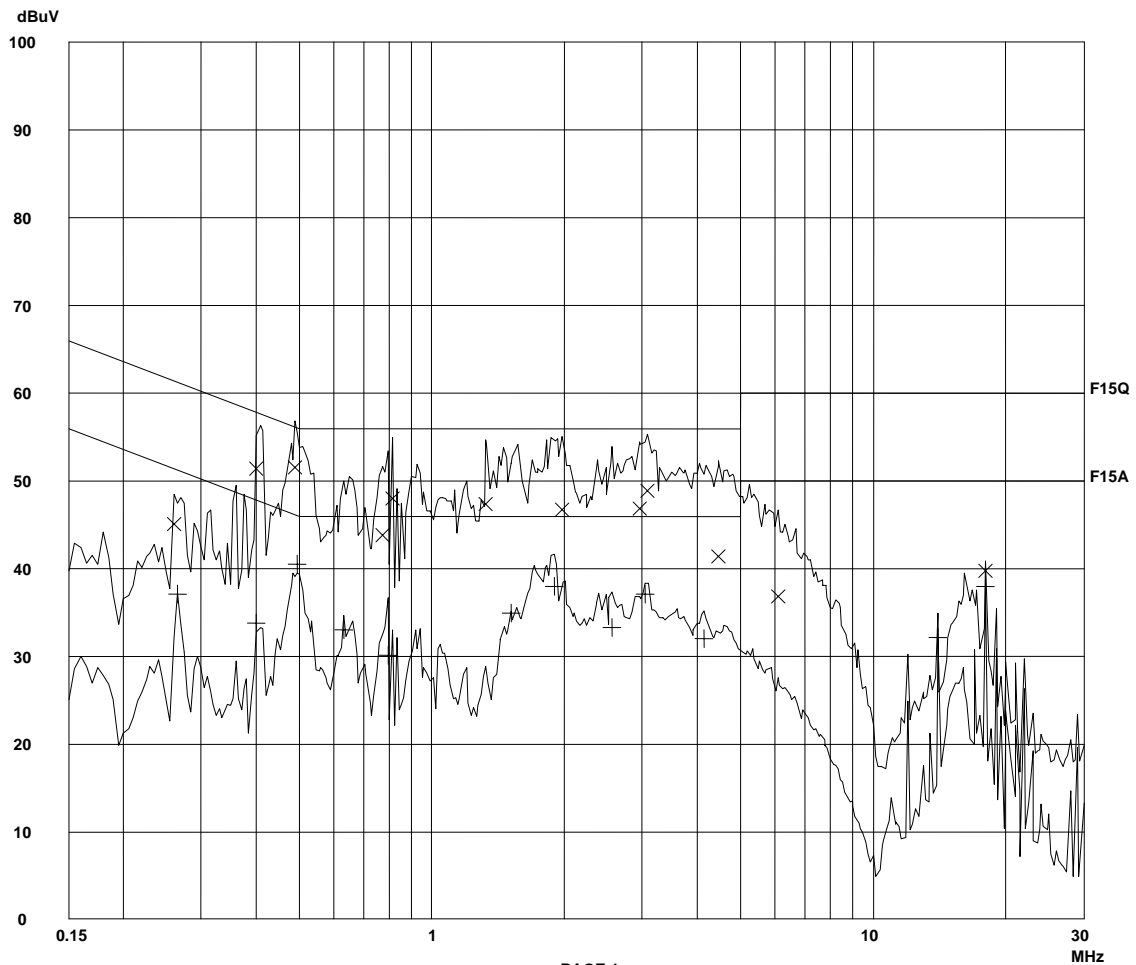

Meas Time: 1 s
 Subranges: 16
 Acc Margin: 20dB

Transducer No. Start Stop Name

2	1	9k	30M	EW0700
	12	9k	30M	EW0090

Tested By: Hong, Report No.: 07031954

Scan Settings (1 Range)

|----- Frequencies -----||----- Receiver Settings -----|

* limit

Tested By: Hong, Report No.: 07031954

Scan Settings (1 Range)

Frequencies				Receiver Settings			
Start	Stop	Step	IF BW	Detector	M-Time	Atten	Preamp OpRge
150k	30M	5k	10k	PK+AV	10ms	AUTO LN	OFF 60dB

Final Measurement: x QP / + AV

Meas Time: 1 s
 Subranges: 16
 Acc Margin: 20dB

Transducer No. Start Stop Name

2	1	9k	30M	EW0700
	12	9k	30M	EW0090

Tested By: Hong, Report No.: 07031954

Scan Settings (1 Range)