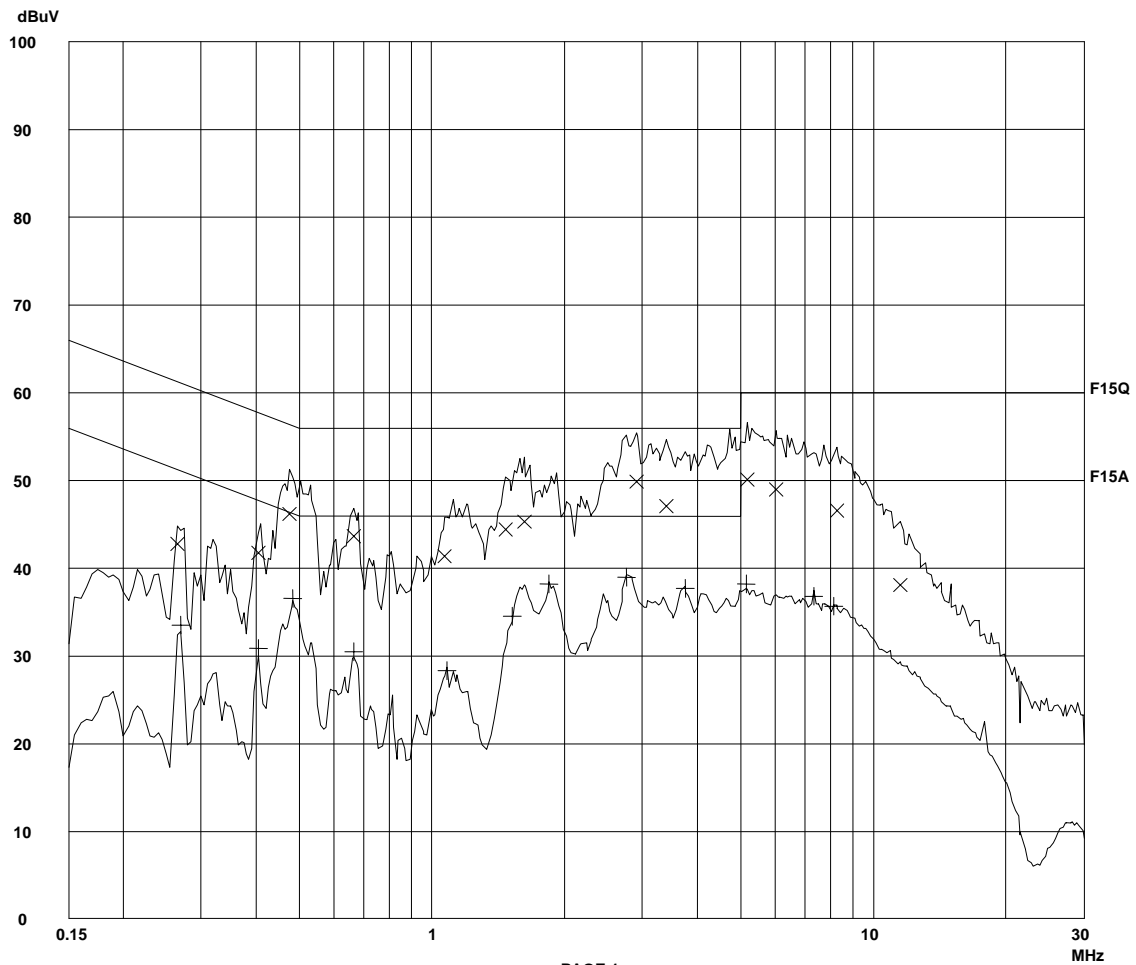

Report No.: 07031952
 Charging with Talk mode
 (Telecom Port connected)
 AC mains 'L'

Tested By: Hong, Report No.: 07031952

Scan Settings (1 Range)

Frequencies				Receiver Settings			
Start	Stop	Step	IF BW	Detector	M-Time	Atten	Preamp OpRge
150k	30M	5k	10k	PK+AV	10ms	AUTO LN	OFF 60dB

Final Measurement: x QP / + AV
 Meas Time: 1 s
 Subranges: 16
 Acc Margin: 20dB

Transducer No.	Start	Stop	Name
2 1	9k	30M	EW0700
12	9k	30M	EW0090

Report No.: 07031952
 Charging with Talk mode
 (Telecom Port connected)
 AC mains 'L'

Tested By: Hong, Report No.: 07031952

Scan Settings (1 Range)

|----- Frequencies -----||----- Receiver Settings -----|
 Start Stop Step IF BW Detector M-Time Atten Preamp OpRge
 150k 30M 5k 10k PK+AV 10ms AUTO LN OFF 60dB

Final Measurement: x QP / + AV
 Meas Time: 1 s
 Subranges: 16
 Acc Margin: 20dB

Transducer No.	Start	Stop	Name
2 1	9k	30M	EW0700
12	9k	30M	EW0090

Report No.: 07031952
 Charging with Talk mode
 (Telecom Port connected)
 AC mains 'N'