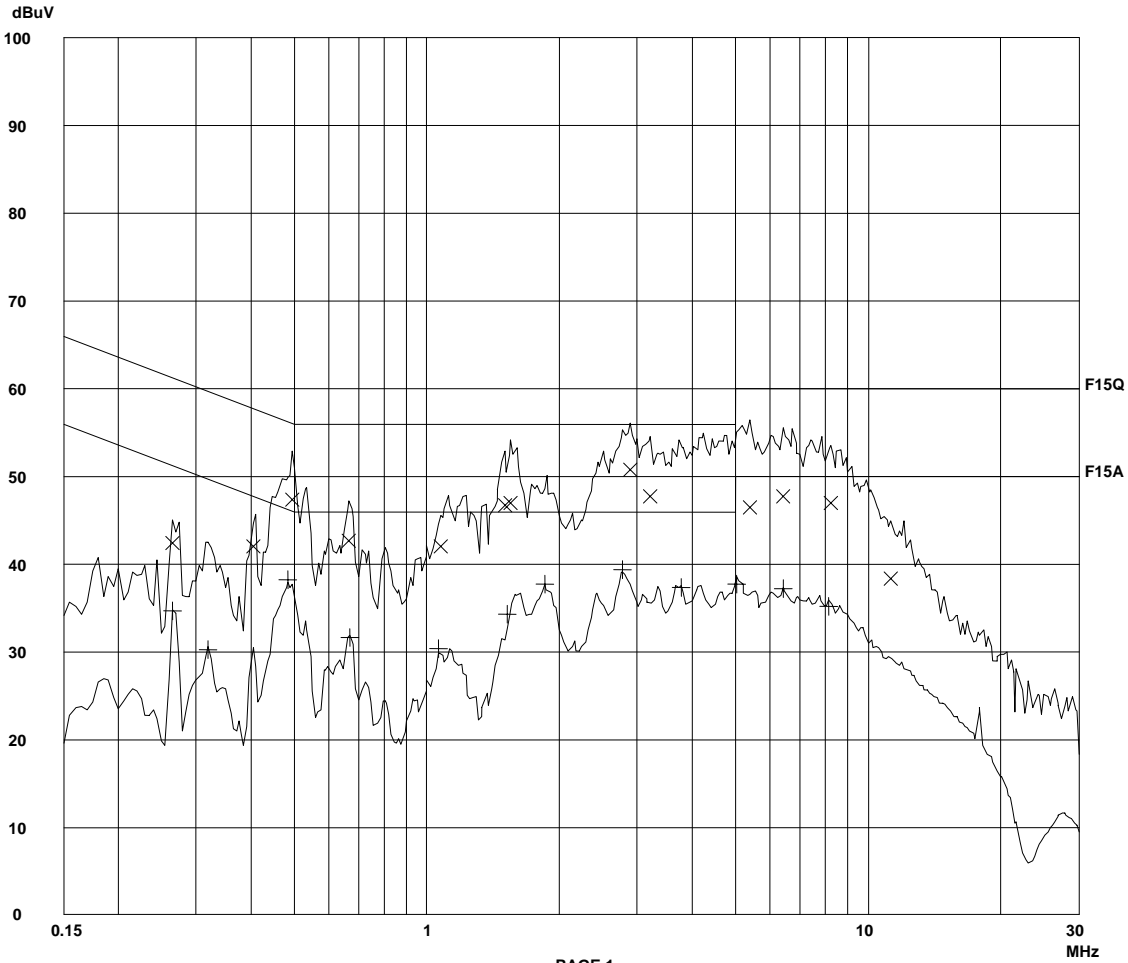

* limit

Report No.: 07031952
 Charging with Talk mode
 (Telecom Port connected)
 AC mains 'N'

Tested By: Hong, Report No.: 07031952

Scan Settings (1 Range)

Frequencies				Receiver Settings			
Start	Stop	Step	IF BW	Detector	M-Time	Atten	Preamp OpRge
150k	30M	5k	10k	PK+AV	10ms	AUTO LN OFF	60dB

Final Measurement: x QP / + AV
 Meas Time: 1 s
 Subranges: 16
 Acc Margin: 20dB

Transducer No.	Start	Stop	Name
2 1	9k	30M	EW0700
12	9k	30M	EW0090

Report No.: 07031952
 Charging with Talk mode
 (Telecom Port connected)
 AC mains 'N'