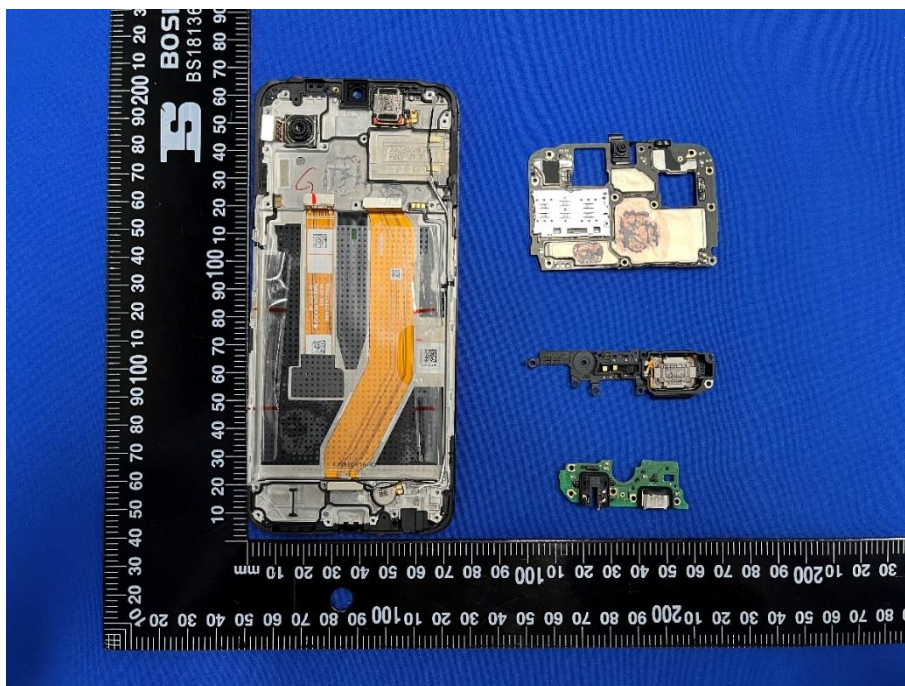

EUT INTERNAL PHOTOS

EUT UNCOVER VIEW

Ant 1: GSM 850/1900
WCDMA Band 2/4/5
LTE Band 2/4/5/7/12/17/26/38/41/66
NR Band n5/7/38/41

Ant 7: WIFI 2.4G/WIFI5G/BT

Ant 3

Ant 4: LTE B7/38/41
NR Band n7/38/41

Ant 5

EUT UNCOVER VIEW

Ant 0: GSM 850/1900
WCDMA Band 2/4/5
LTE Band 2/4/5/7/12/17/26/38/41/66
NR Band n5/7/38/41

EUT UNCOVER VIEW

EUT UNCOVER VIEW

MAIN BOARD TOP VIEW (WITH SHIELDING)

MAIN BOARD REAR VIEW (WITH SHIELDING)

MAIN BOARD TOP VIEW (WITHOUT SHIELDING)

MAIN BOARD REAR VIEW (WITHOUT SHIELDING)

SUB BOARD TOP VIEW

SUB BOARD REAR VIEW

Battery Photo (FRONT)

Battery Photo (REAR)