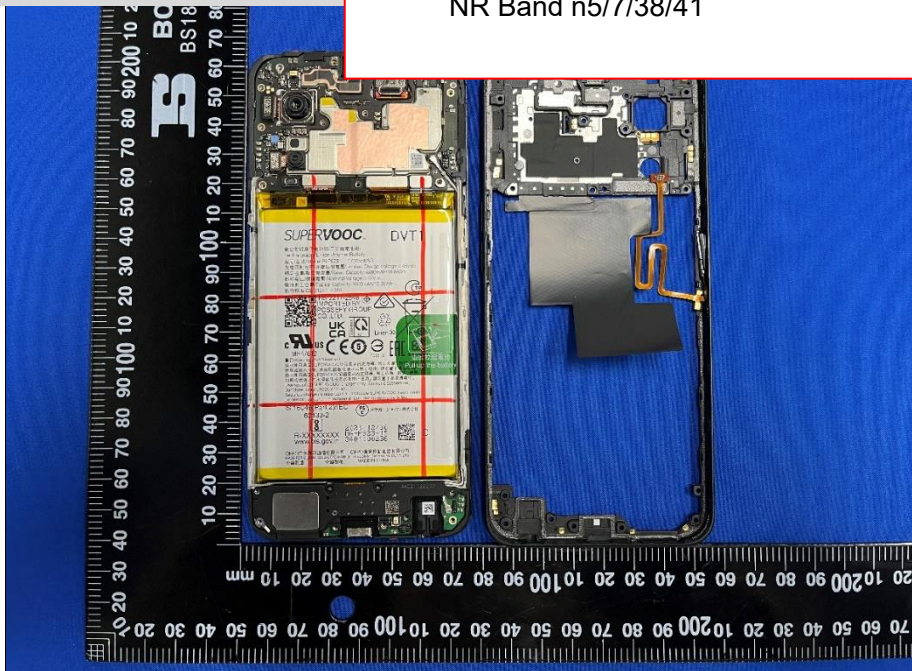

EUT INTERNAL PHOTOS

EUT UNCOVER VIEW

Ant 1: GSM 850/1900
WCDMA Band 2/4/5
LTE Band 2/4/5/7/12/17/26/38/41/66
NR Band n5/7/38/41

Ant 7: WIFI 2.4G/WIFI5G/BT

Ant 3

Ant 4: LTE B7/38/41
NR Band n7/38/41

Ant 5

EUT UNCOVER VIEW

Ant 0: GSM 850/1900
WCDMA Band 2/4/5
LTE Band 2/4/5/7/12/17/26/38/41/66
NR Band n5/7/38/41

EUT UNCOVER VIEW

EUT UNCOVER VIEW

MAIN BOARD TOP VIEW (WITH SHIELDING)

MAIN BOARD REAR VIEW (WITH SHIELDING)

MAIN BOARD TOP VIEW (WITHOUT SHIELDING)

MAIN BOARD REAR VIEW (WITHOUT SHIELDING)

SUB BOARD TOP VIEW

SUB BOARD REAR VIEW

Battery Photo (FRONT)

Battery Photo (REAR)