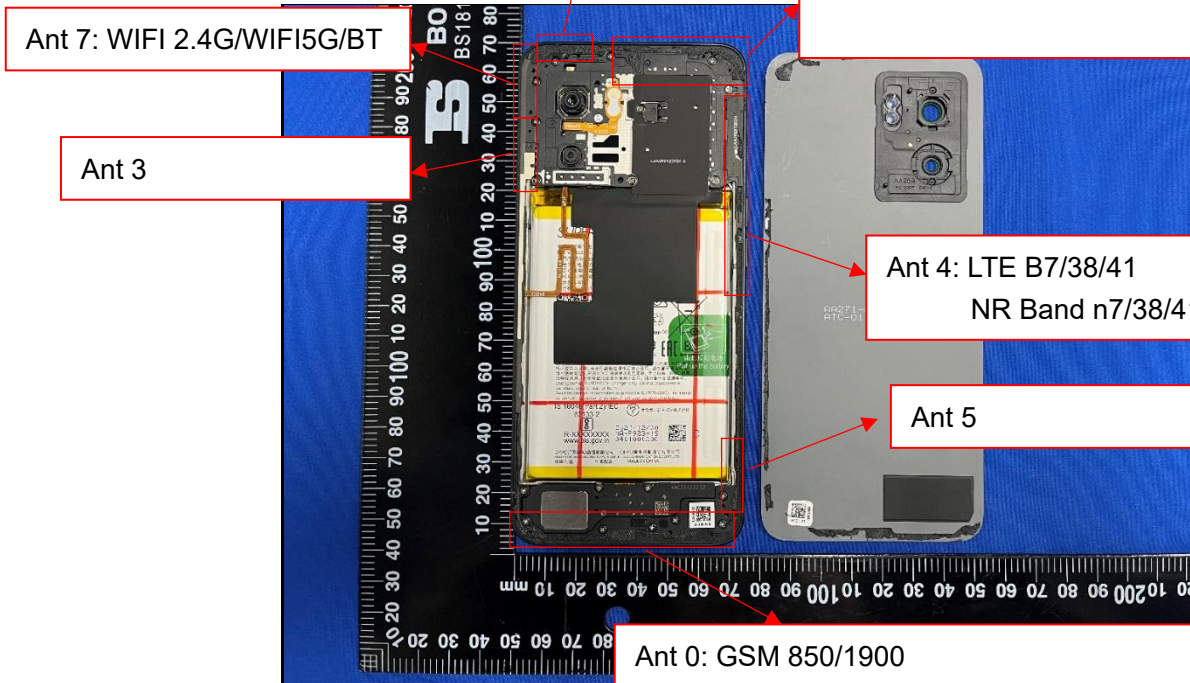

EUT INTERNAL PHOTOS

EUT UNCOVER VIEW

Ant 1: GSM 850/1900
WCDMA Band 2/4/5
LTE Band 2/4/5/7/12/17/26/38/41/66
NR Band n5/7/38/41

Ant 7: WIFI 2.4G/WIFI5G/BT

Ant 3

Ant 4: LTE B7/38/41
NR Band n7/38/41

Ant 5

EUT UNCOVER VIEW

Ant 0: GSM 850/1900
WCDMA Band 2/4/5
LTE Band 2/4/5/7/12/17/26/38/41/66
NR Band n5/7/38/41

EUT UNCOVER VIEW

EUT UNCOVER VIEW

MAIN BOARD TOP VIEW (WITH SHIELDING)

MAIN BOARD REAR VIEW (WITH SHIELDING)

MAIN BOARD TOP VIEW (WITHOUT SHIELDING)

MAIN BOARD REAR VIEW (WITHOUT SHIELDING)

SUB BOARD TOP VIEW

SUB BOARD REAR VIEW

Battery Photo (FRONT)

Battery Photo (REAR)