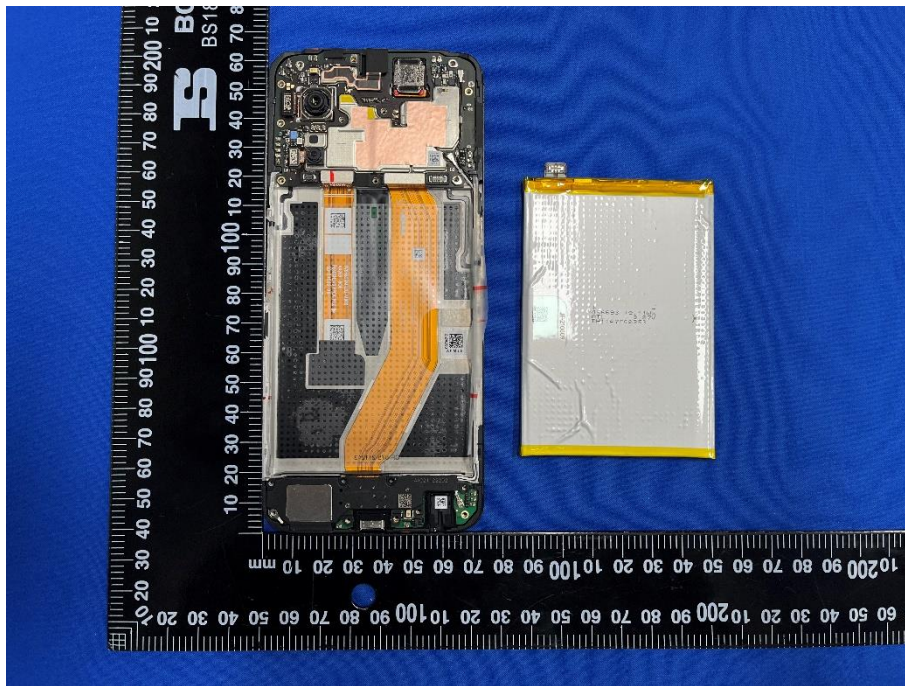

EUT INTERNAL PHOTOS

EUT UNCOVER VIEW

Ant 1: GSM 850/1900
WCDMA Band 2/4/5
LTE Band 2/4/5/7/12/17/26/38/41/66
NR Band n5/7/38/41

Ant 7: WIFI 2.4G/WIFI5G/BT

Ant 3

Ant 4: LTE B7/38/41
NR Band n7/38/41

Ant 5

EUT UNCOVER VIEW

Ant 0: GSM 850/1900
WCDMA Band 2/4/5
LTE Band 2/4/5/7/12/17/26/38/41/66
NR Band n5/7/38/41

EUT UNCOVER VIEW

EUT UNCOVER VIEW

MAIN BOARD TOP VIEW (WITH SHIELDING)

MAIN BOARD REAR VIEW (WITH SHIELDING)

MAIN BOARD TOP VIEW (WITHOUT SHIELDING)

MAIN BOARD REAR VIEW (WITHOUT SHIELDING)

SUB BOARD TOP VIEW

SUB BOARD REAR VIEW

Battery Photo (FRONT)

Battery Photo (REAR)