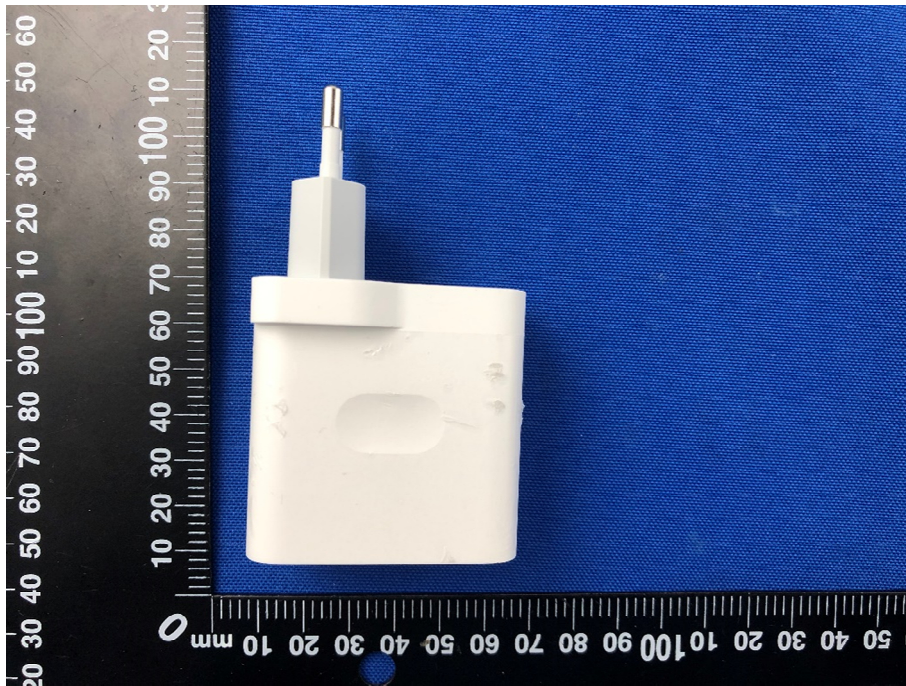

Accessory-Power Adapter (VC56JBEH EU Plug)

CLOSE-UP