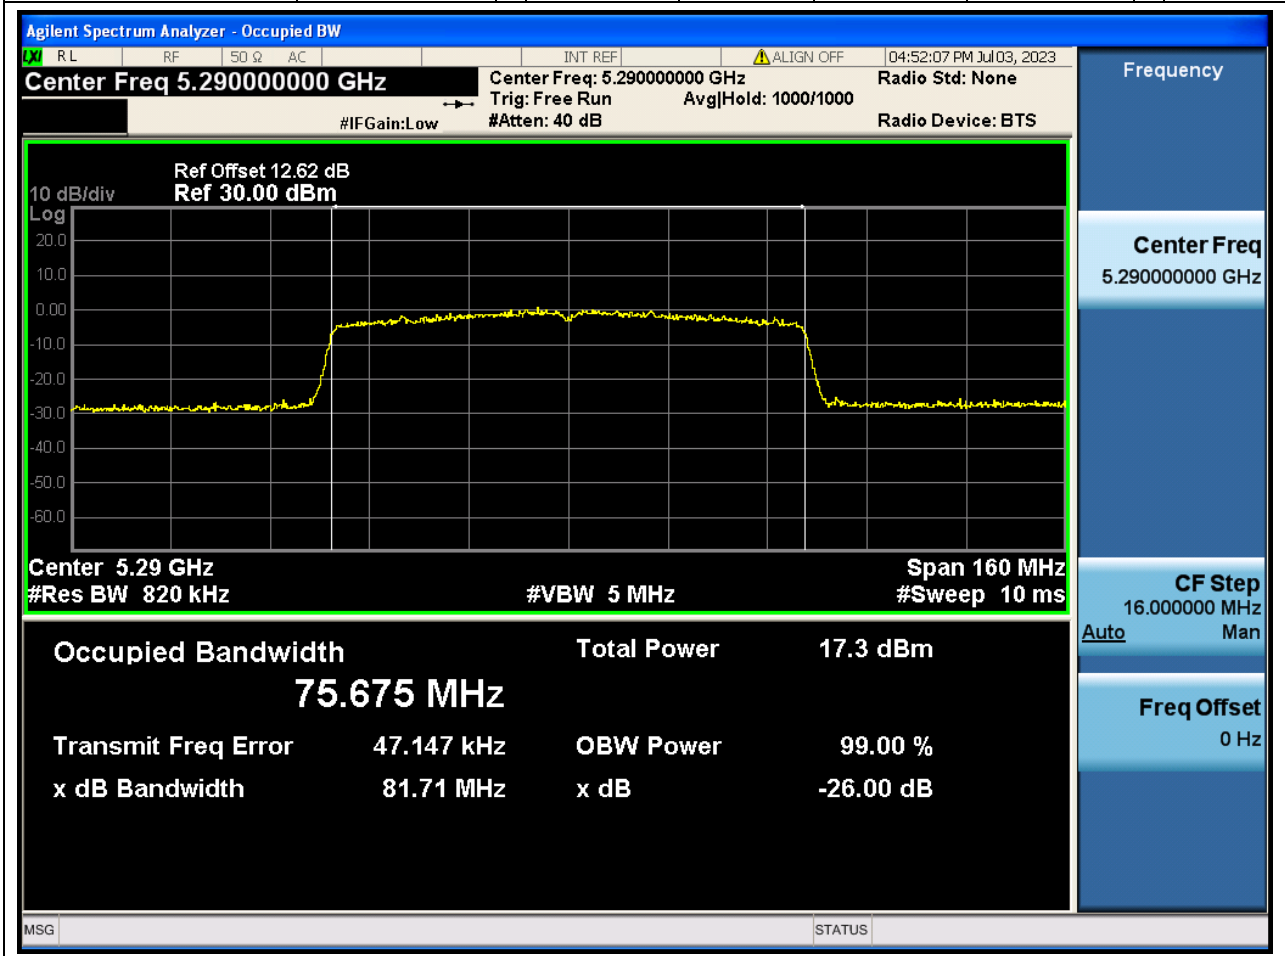

28. 802.11ac_80M_U-NII-2A_M

28.1. A.2.2-99% Bandwidth(NTNV)

Center Frequency (MHz)	OBW Power (%)	RBW (MHz)	Detector	Limit (MHz)	OBW (MHz)	Verdict
5290	99	0.82	Peak	0	75.674724	N/A