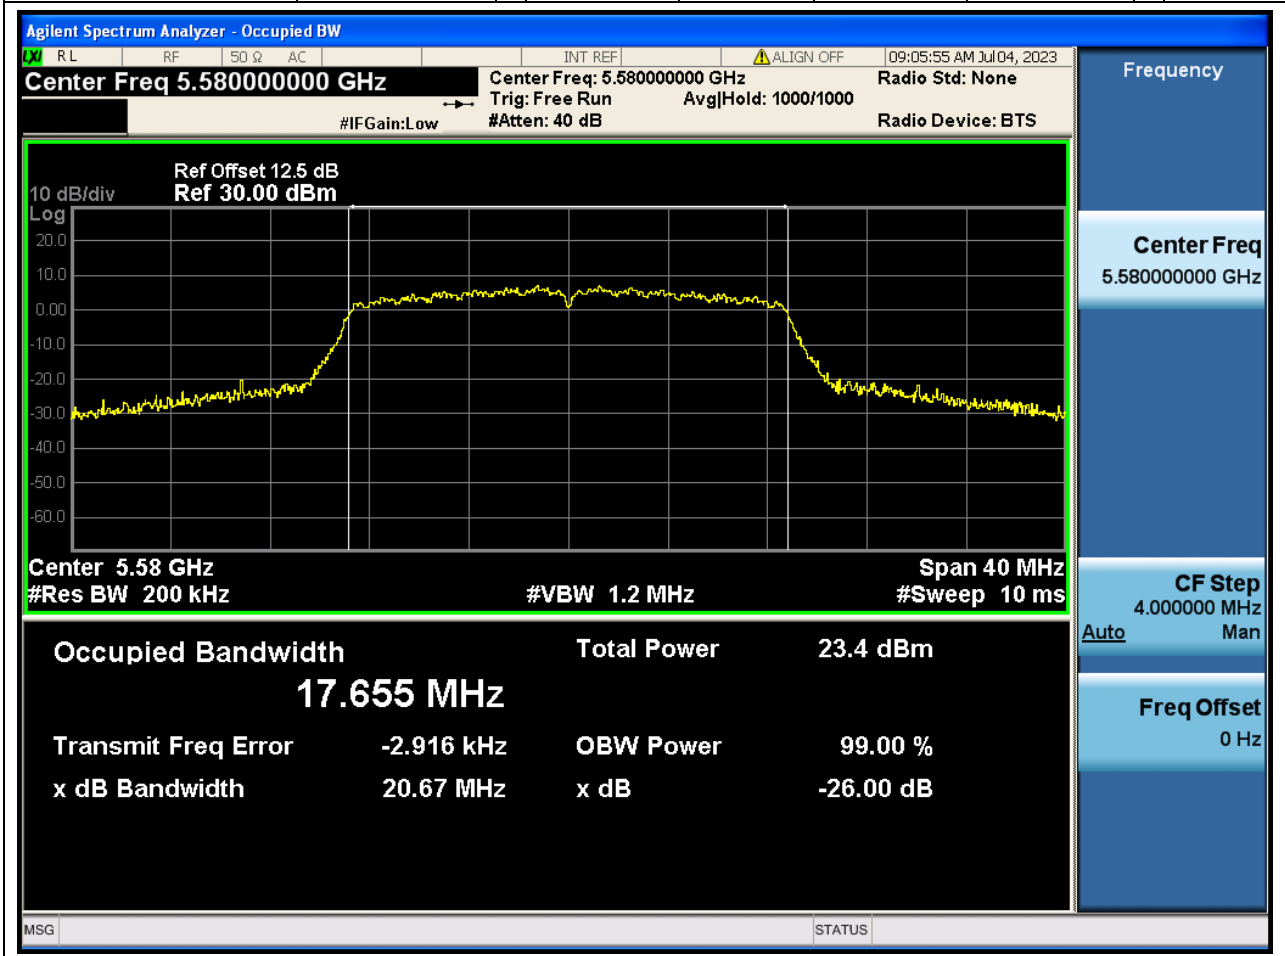

39. 802.11ac_20M_U-NII-2C_M

39.1. A.2.2-99% Bandwidth(NTNV)

Center Frequency (MHz)	OBW Power (%)	RBW (MHz)	Detector	Limit (MHz)	OBW (MHz)	Verdict
5580	99	0.2	Peak	0	17.654634	N/A