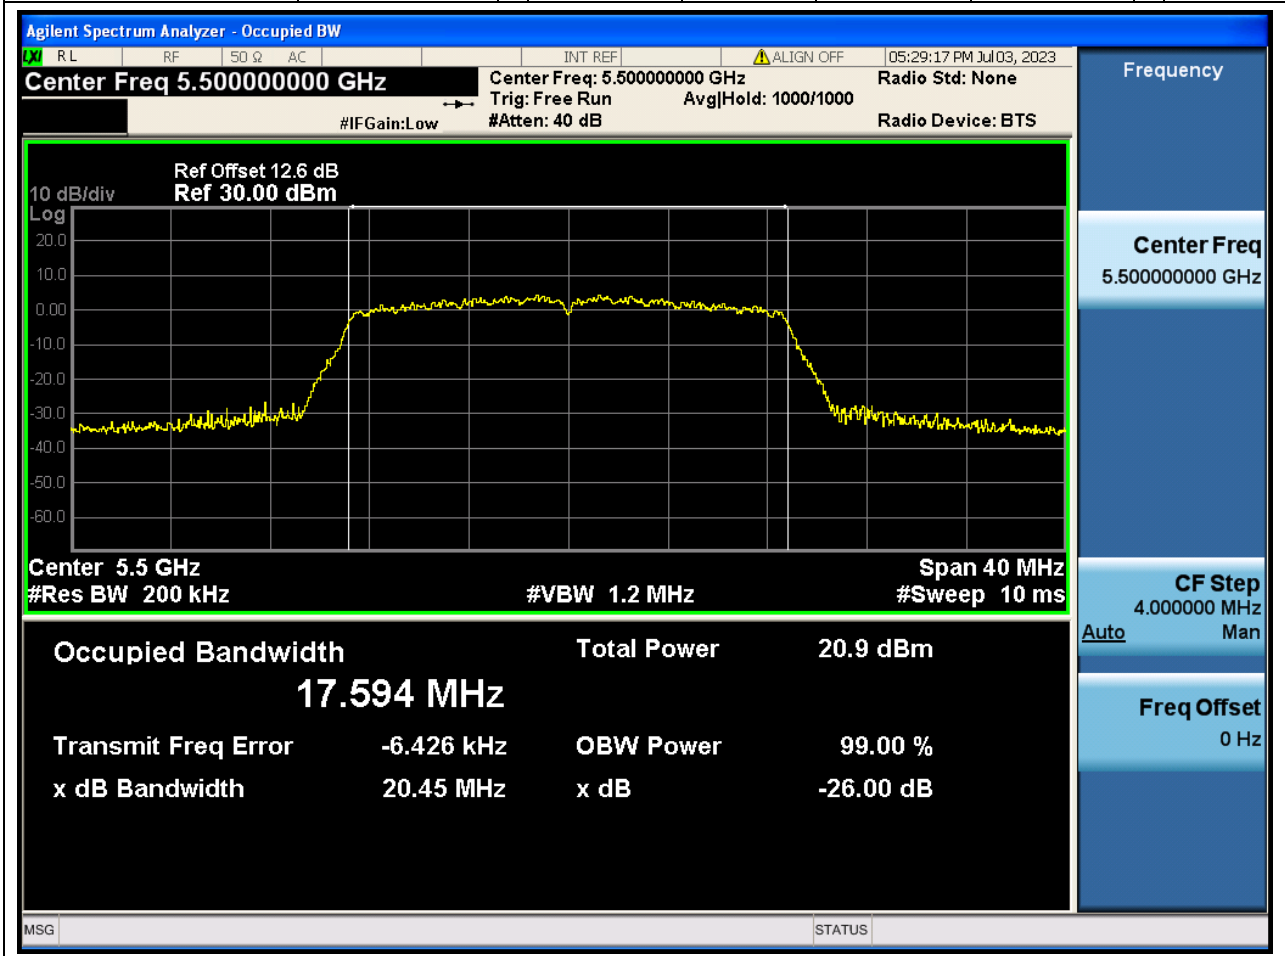

38. 802.11ac_20M_U-NII-2C_L

38.1. A.2.2-99% Bandwidth(NTNV)

Center Frequency (MHz)	OBW Power (%)	RBW (MHz)	Detector	Limit (MHz)	OBW (MHz)	Verdict
5500	99	0.2	Peak	0	17.59358	N/A