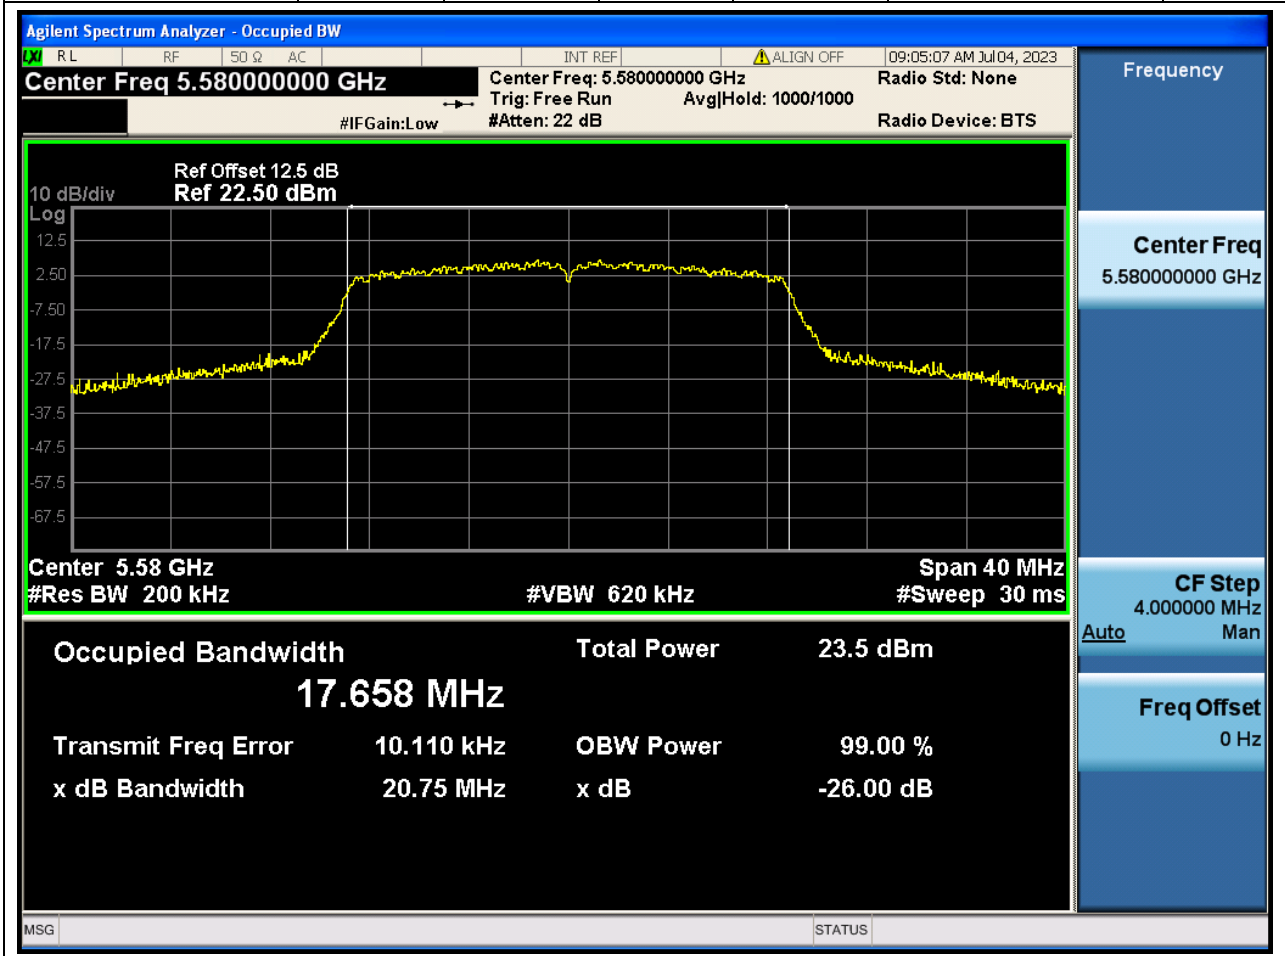

39. 802.11ac_20M_U-NII-2C_M

39.1. A.2-26dB Bandwidth(NTNV)

Center Frequency (MHz)	XdB Down	RBW (MHz)	Detector	Limit (MHz)	XdB BandWidth (MHz)	Verdict
5580	26	0.2	Peak	0	20.753909	N/A