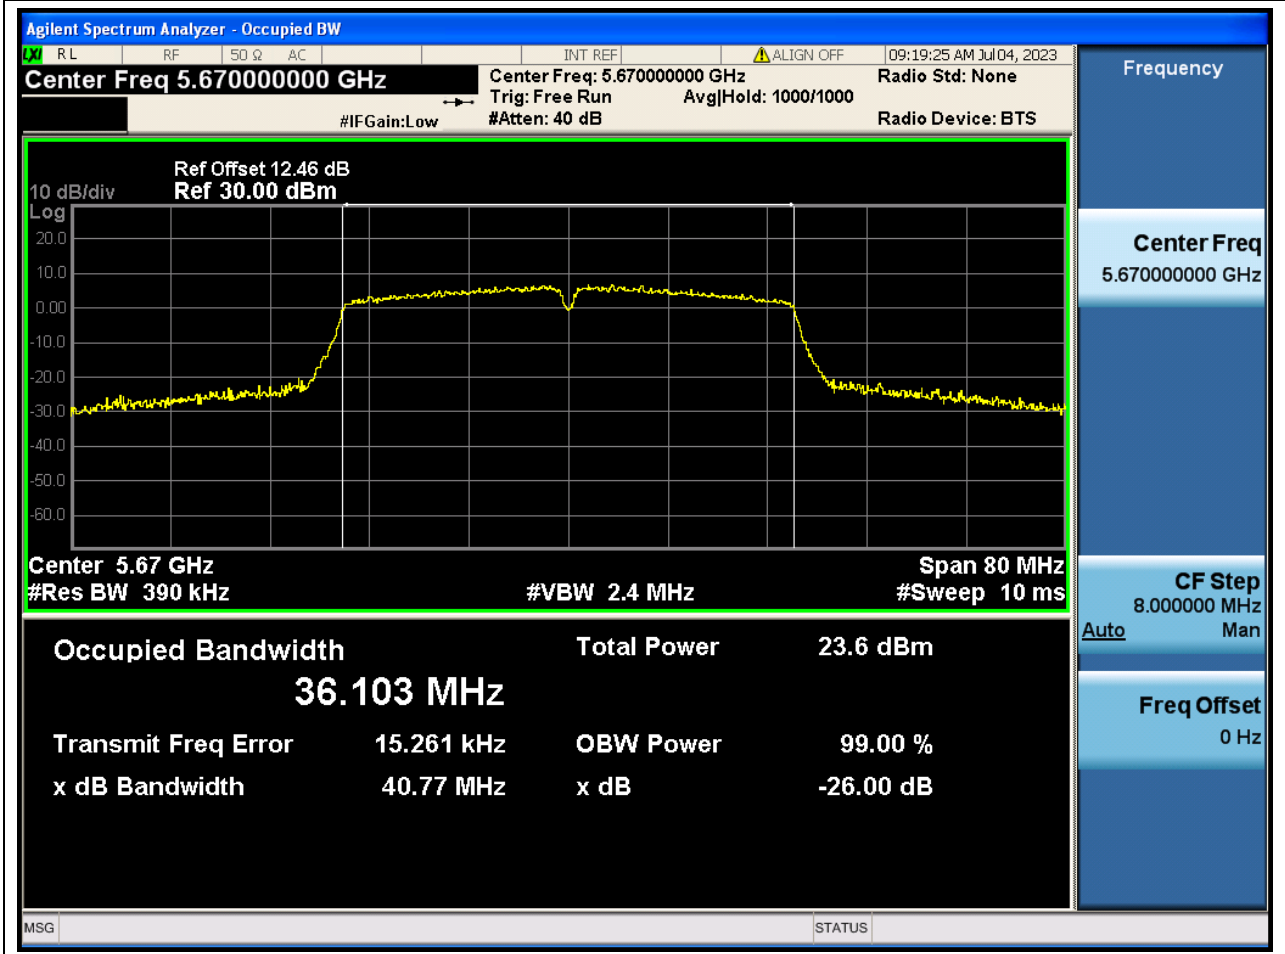

43. 802.11ac_40M_U-NII-2C_H

43.1. A.2.2-99% Bandwidth(NTNV)

Center Frequency (MHz)	OBW Power (%)	RBW (MHz)	Detector	Limit (MHz)	OBW (MHz)	Verdict
5670	99	0.39	Peak	0	36.102772	N/A