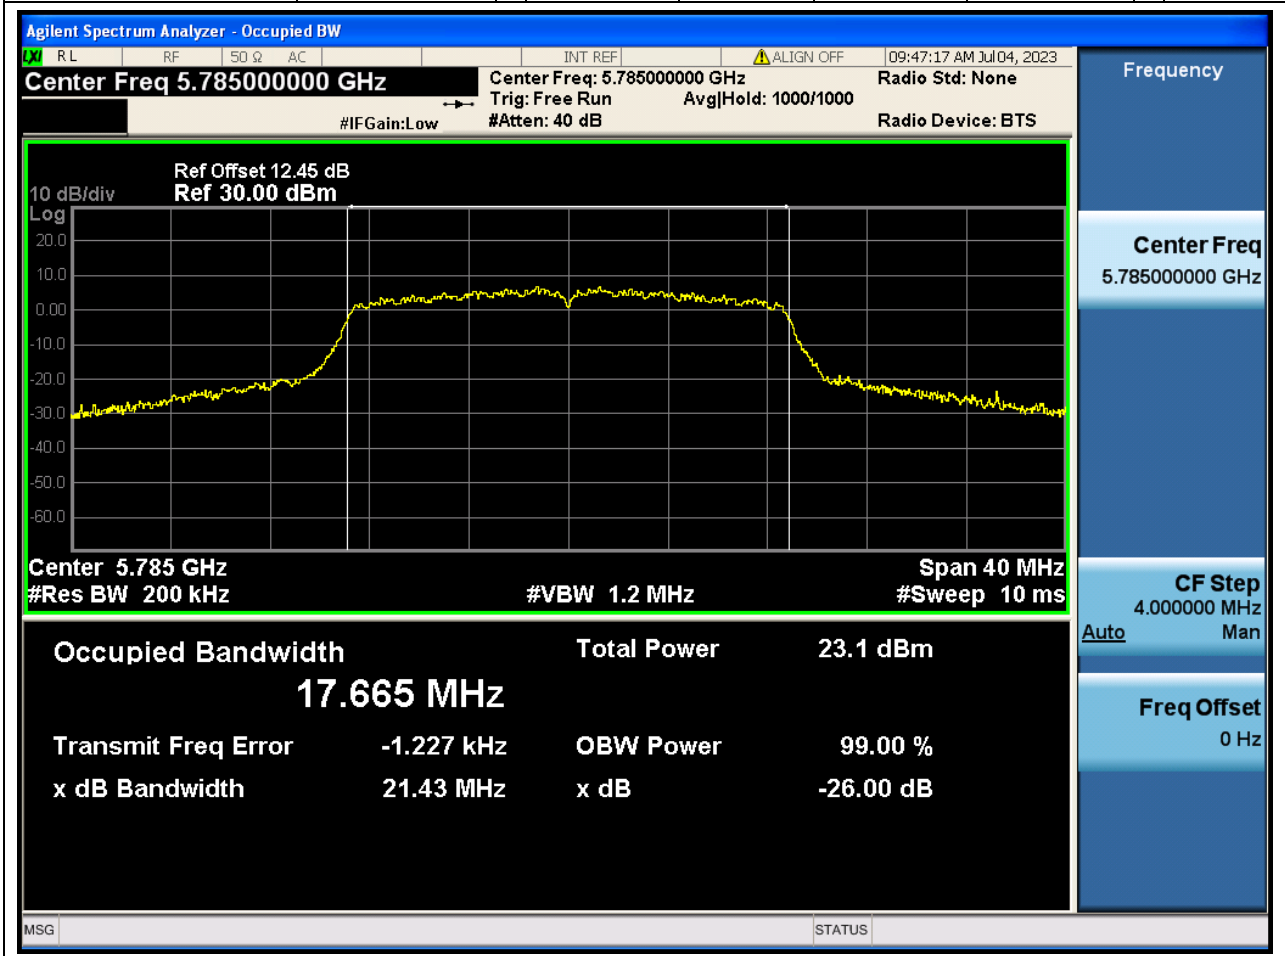

50. 802.11n_20M_U-NII-3_M

50.1. A.2.2-99% Bandwidth(NTNV)

Center Frequency (MHz)	OBW Power (%)	RBW (MHz)	Detector	Limit (MHz)	OBW (MHz)	Verdict
5785	99	0.2	Peak	0	17.665035	N/A