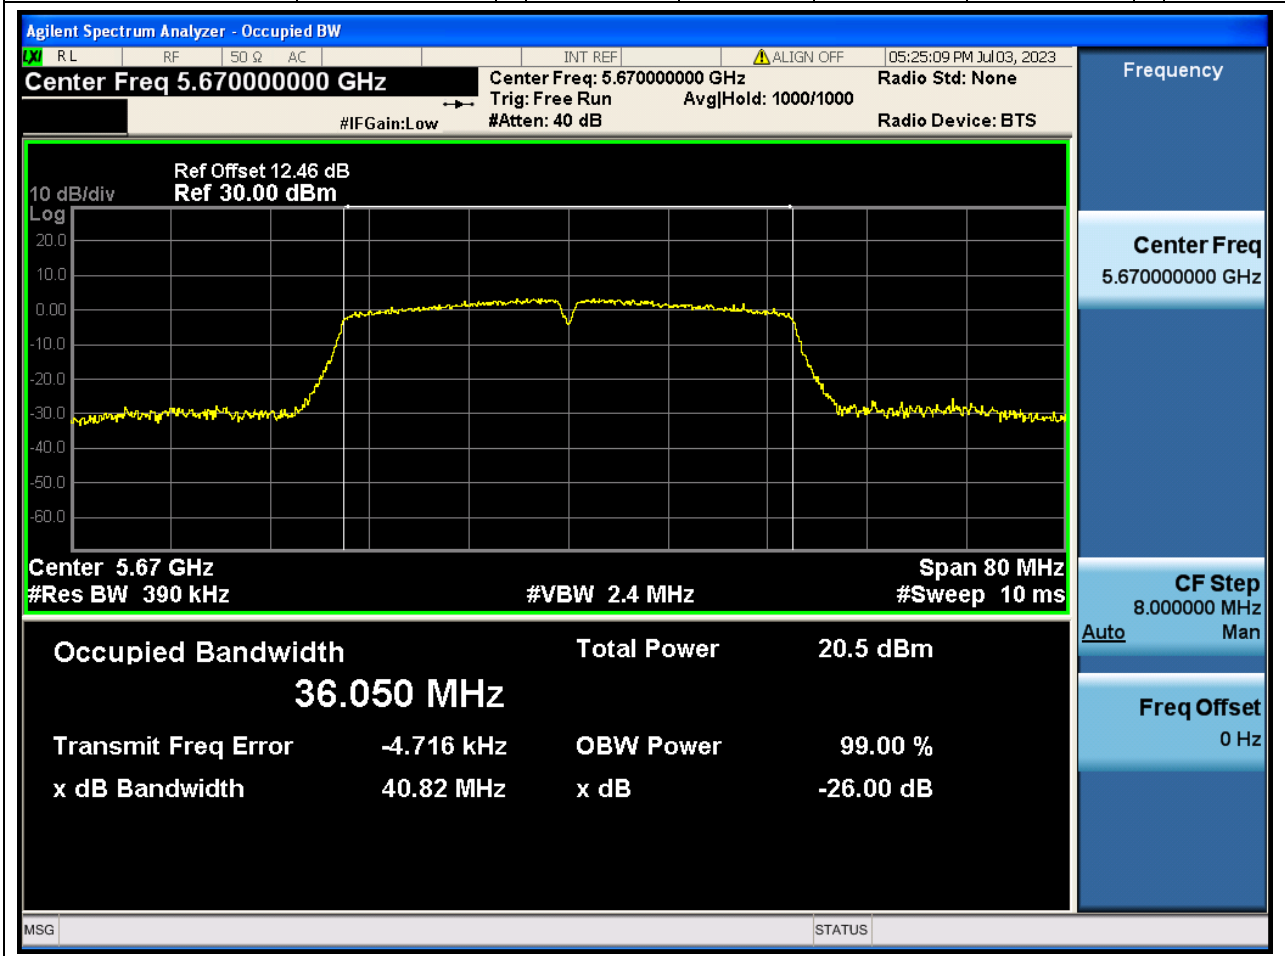

37. 802.11n_40M_U-NII-2C_H

37.1. A.2.2-99% Bandwidth(NTNV)

Center Frequency (MHz)	OBW Power (%)	RBW (MHz)	Detector	Limit (MHz)	OBW (MHz)	Verdict
5670	99	0.39	Peak	0	36.049952	N/A