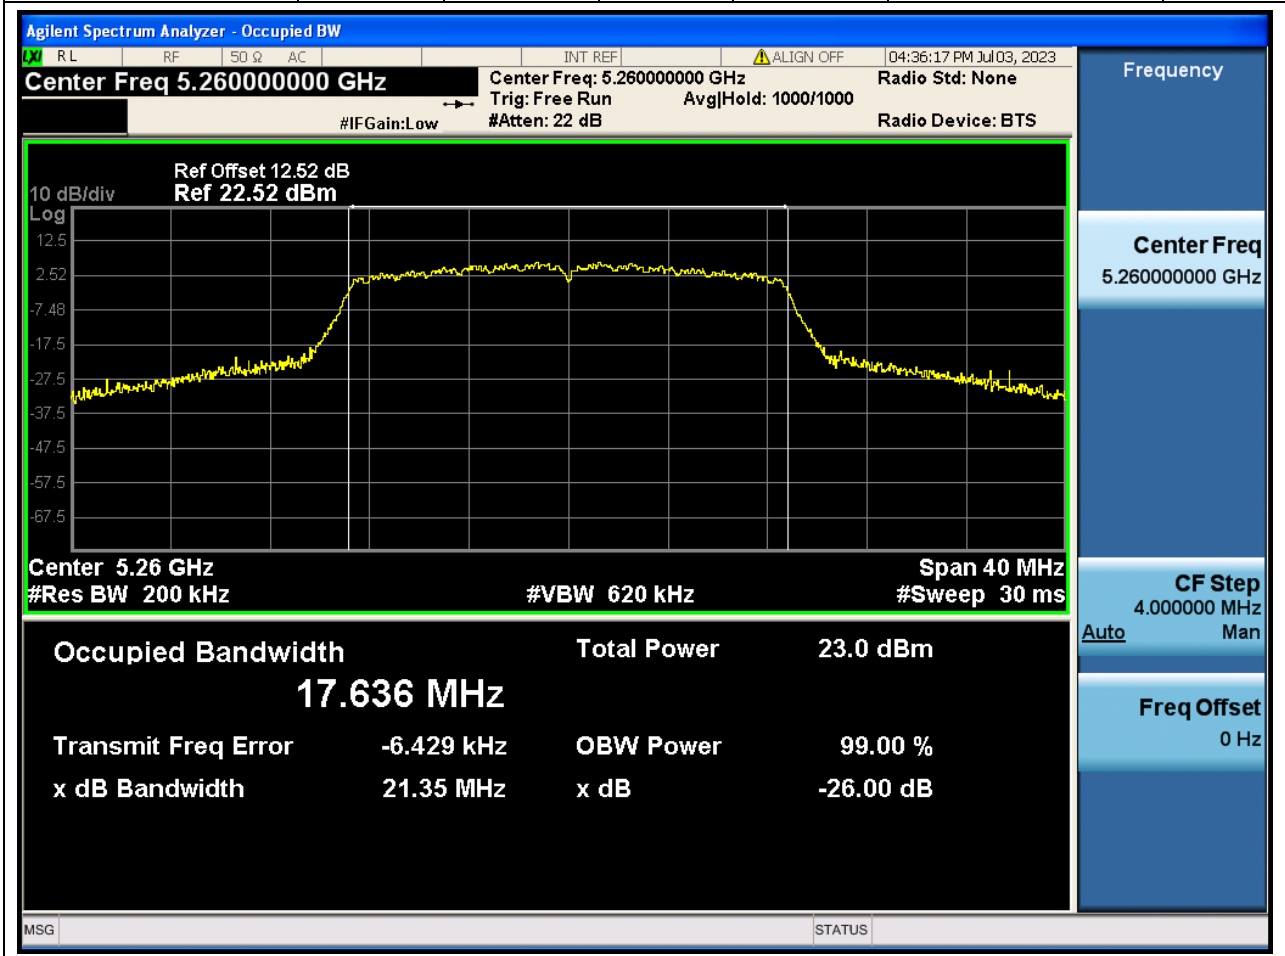

23. 802.11ac_20M_U-NII-2A_L

23.1. A.2-26dB Bandwidth(NTNV)

Center Frequency (MHz)	XdB Down	RBW (MHz)	Detector	Limit (MHz)	XdB BandWidth (MHz)	Verdict
5260	26	0.2	Peak	0	21.349962	N/A