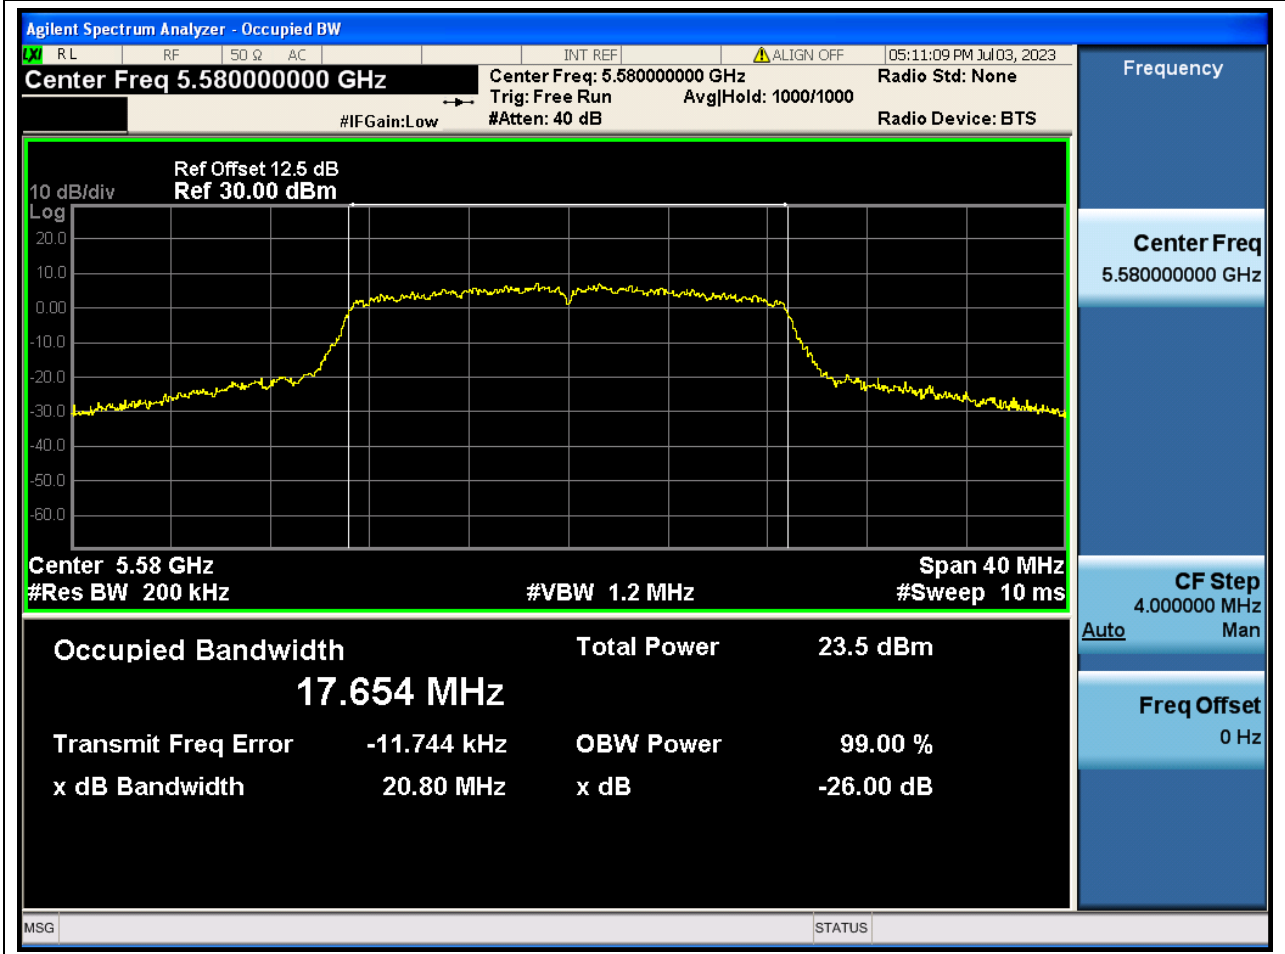

33. 802.11n_20M_U-NII-2C_M

33.1. A.2.2-99% Bandwidth(NTNV)

Center Frequency (MHz)	OBW Power (%)	RBW (MHz)	Detector	Limit (MHz)	OBW (MHz)	Verdict
5580	99	0.2	Peak	0	17.653668	N/A