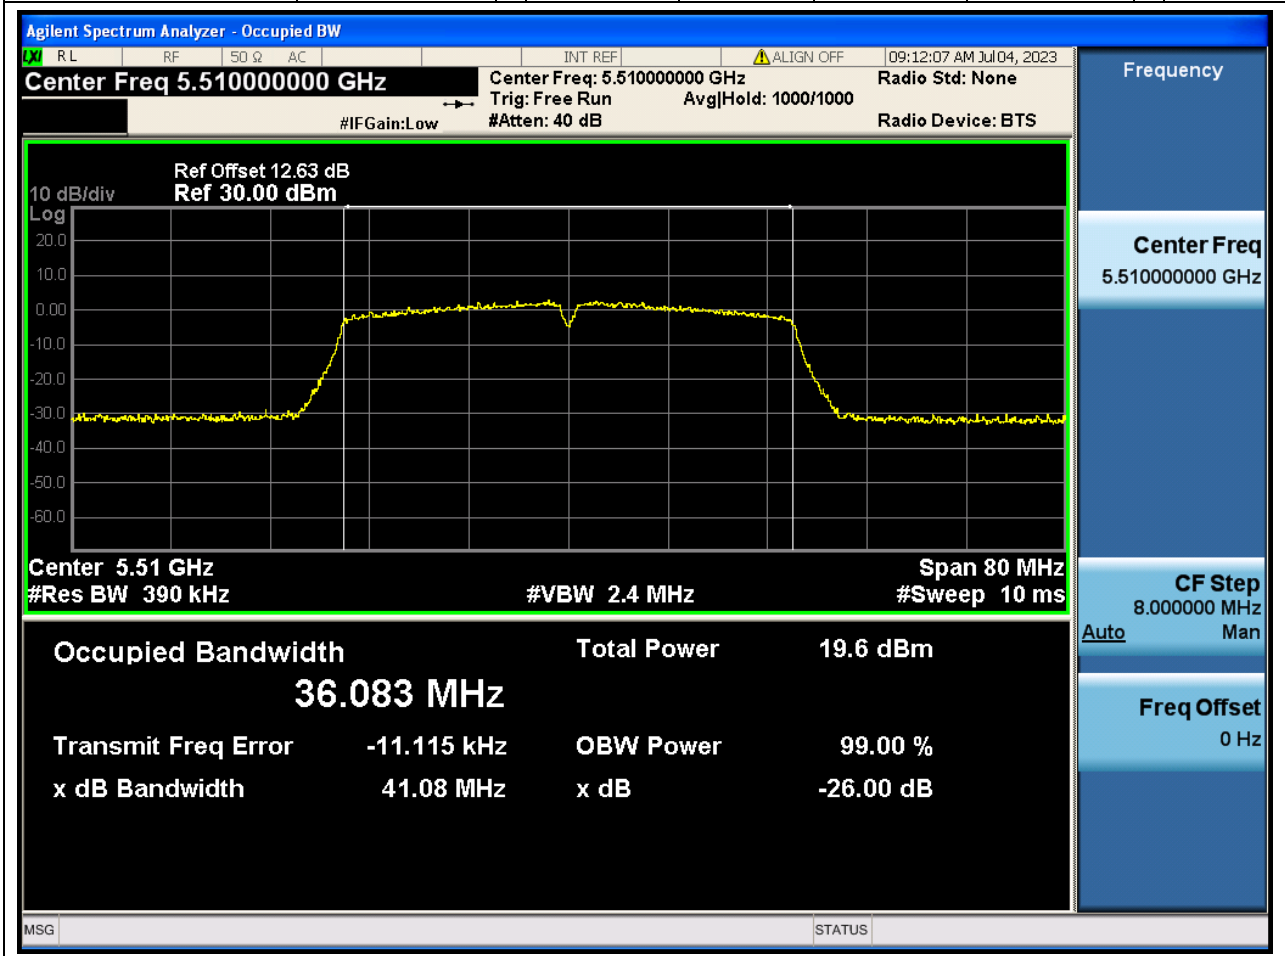

41. 802.11ac_40M_U-NII-2C_L

41.1. A.2.2-99% Bandwidth(NTNV)

Center Frequency (MHz)	OBW Power (%)	RBW (MHz)	Detector	Limit (MHz)	OBW (MHz)	Verdict
5510	99	0.39	Peak	0	36.083033	N/A