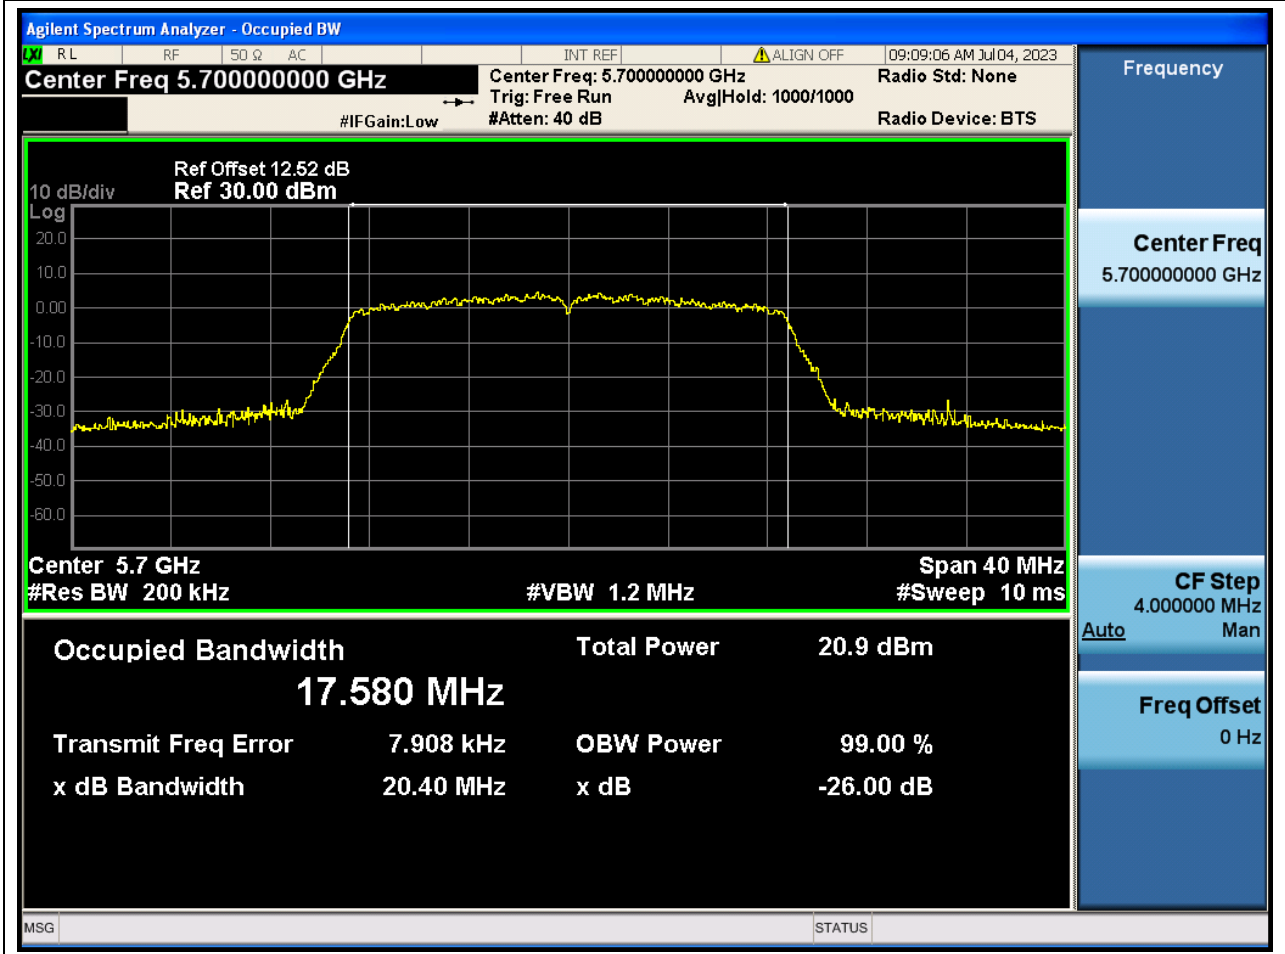

40. 802.11ac_20M_U-NII-2C_H

40.1. A.2.2-99% Bandwidth(NTNV)

Center Frequency (MHz)	OBW Power (%)	RBW (MHz)	Detector	Limit (MHz)	OBW (MHz)	Verdict
5700	99	0.2	Peak	0	17.580382	N/A