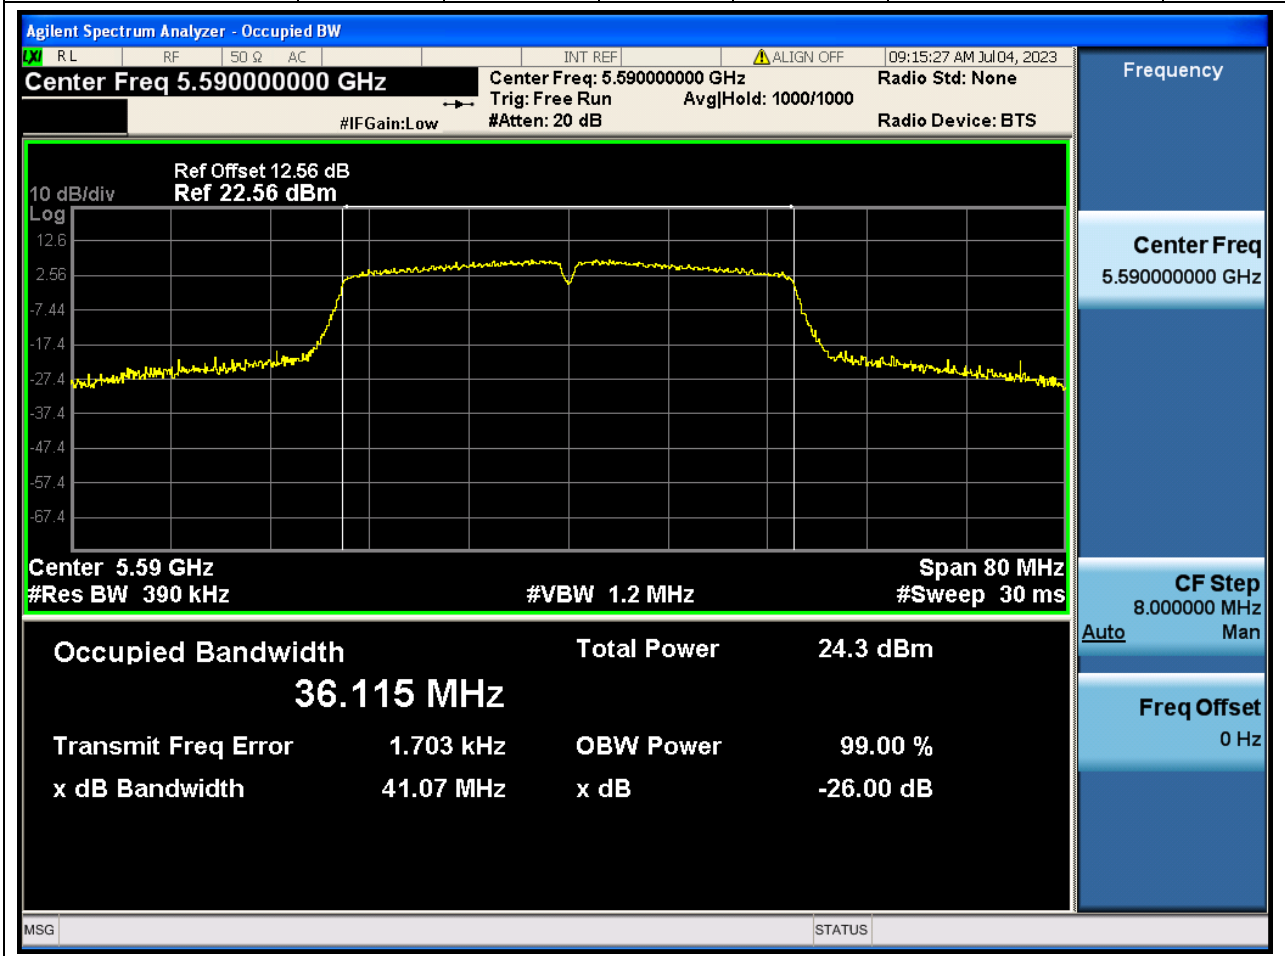

42. 802.11ac_40M_U-NII-2C_M

42.1. A.2-26dB Bandwidth(NTNV)

Center Frequency (MHz)	XdB Down	RBW (MHz)	Detector	Limit (MHz)	XdB BandWidth (MHz)	Verdict
5590	26	0.39	Peak	0	41.074165	N/A