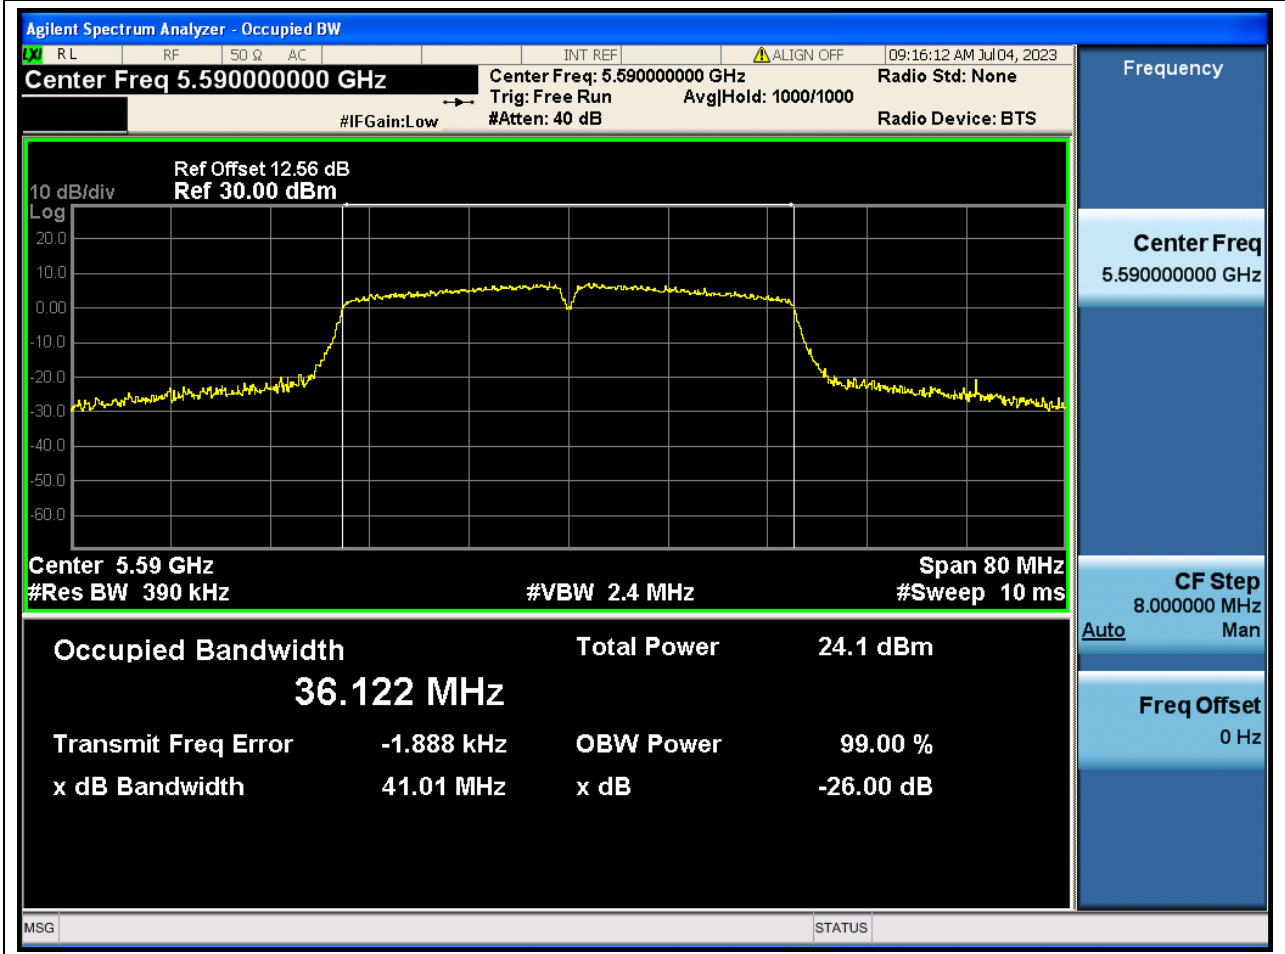

42. 802.11ac_40M_U-NII-2C_M

42.1. A.2.2-99% Bandwidth(NTNV)

Center Frequency (MHz)	OBW Power (%)	RBW (MHz)	Detector	Limit (MHz)	OBW (MHz)	Verdict
5590	99	0.39	Peak	0	36.121909	N/A