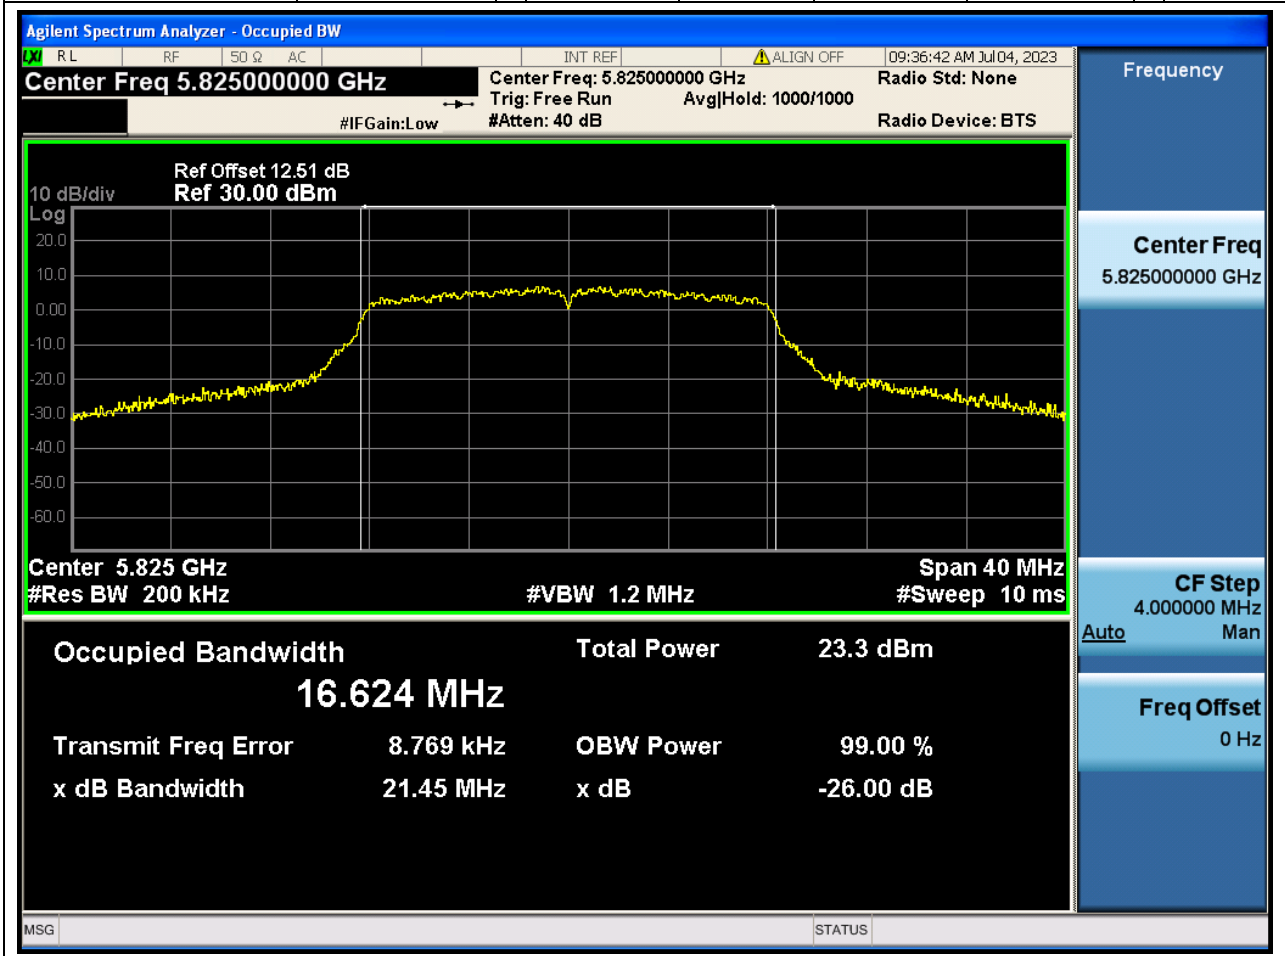

48. 802.11a_20M_U-NII-3_H

48.1. A.2.2-99% Bandwidth(NTNV)

Center Frequency (MHz)	OBW Power (%)	RBW (MHz)	Detector	Limit (MHz)	OBW (MHz)	Verdict
5825	99	0.2	Peak	0	16.623699	N/A