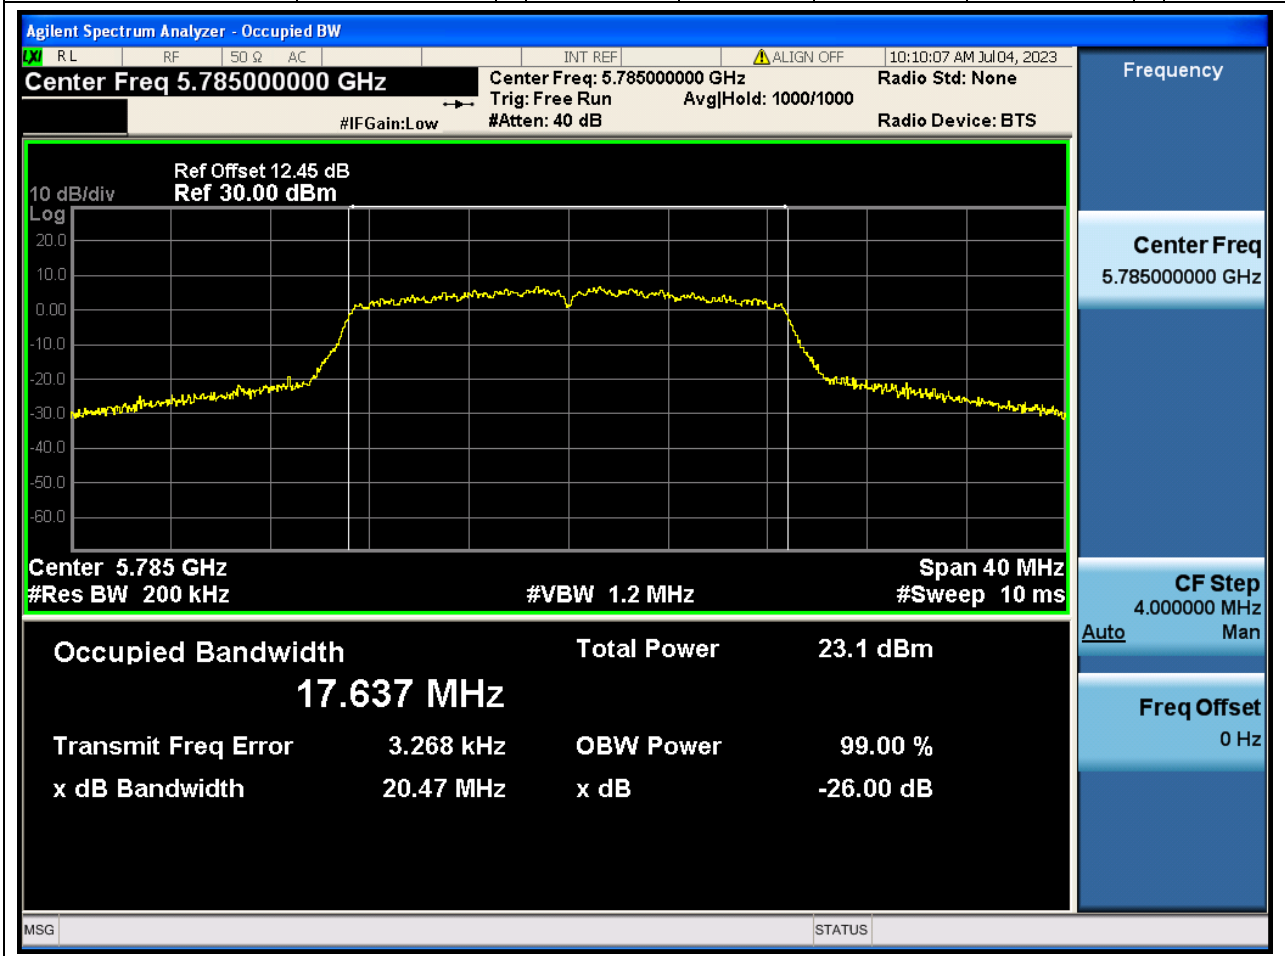

55. 802.11ac_20M_U-NII-3_M

55.1. A.2.2-99% Bandwidth(NTNV)

Center Frequency (MHz)	OBW Power (%)	RBW (MHz)	Detector	Limit (MHz)	OBW (MHz)	Verdict
5785	99	0.2	Peak	0	17.637272	N/A