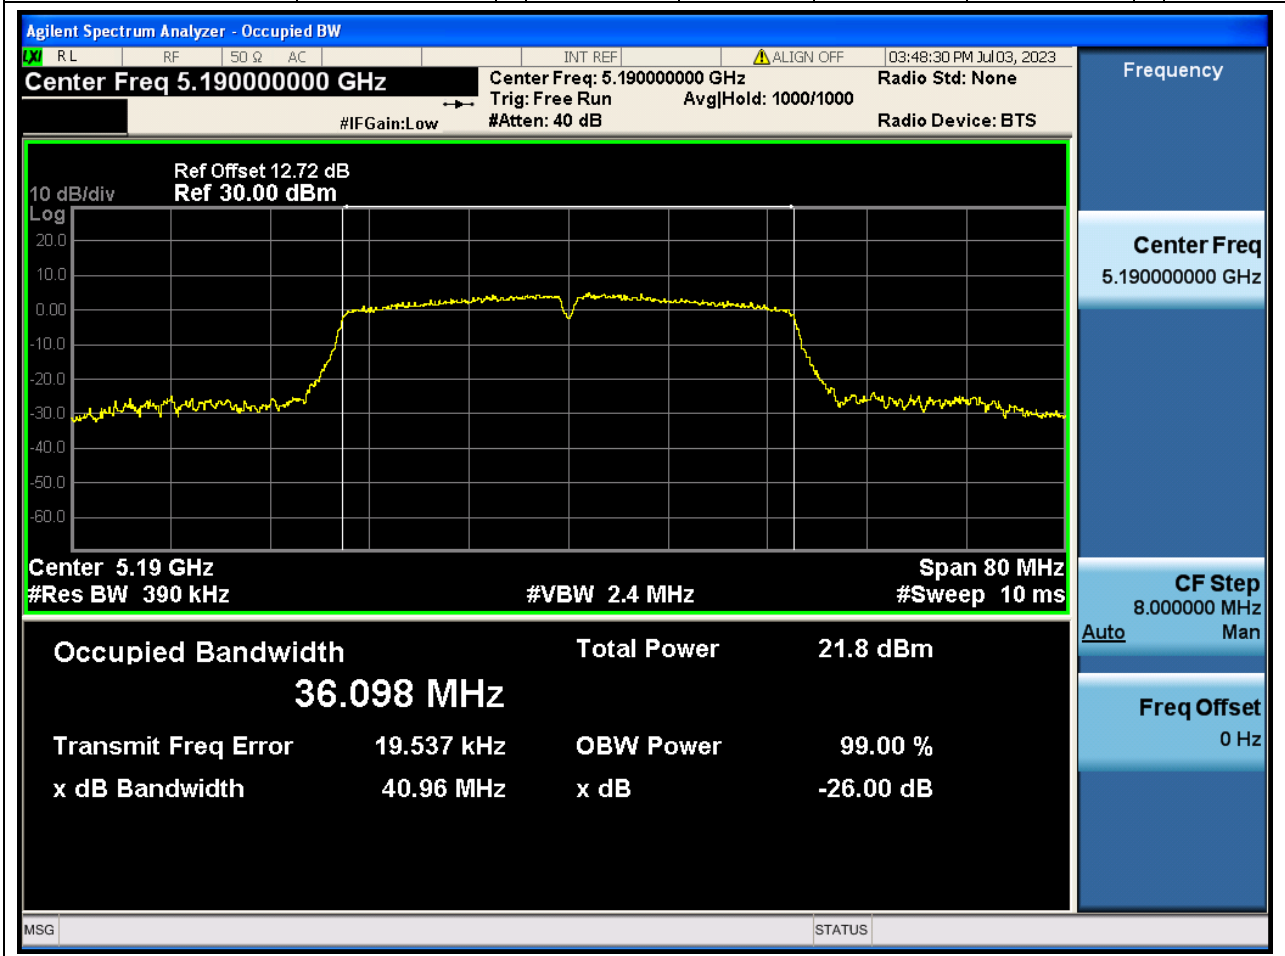

7. 802.11n_40M_U-NII-1_L

7.1. A.2.2-99% Bandwidth(NTNV)

Center Frequency (MHz)	OBW Power (%)	RBW (MHz)	Detector	Limit (MHz)	OBW (MHz)	Verdict
5190	99	0.39	Peak	0	36.098369	N/A