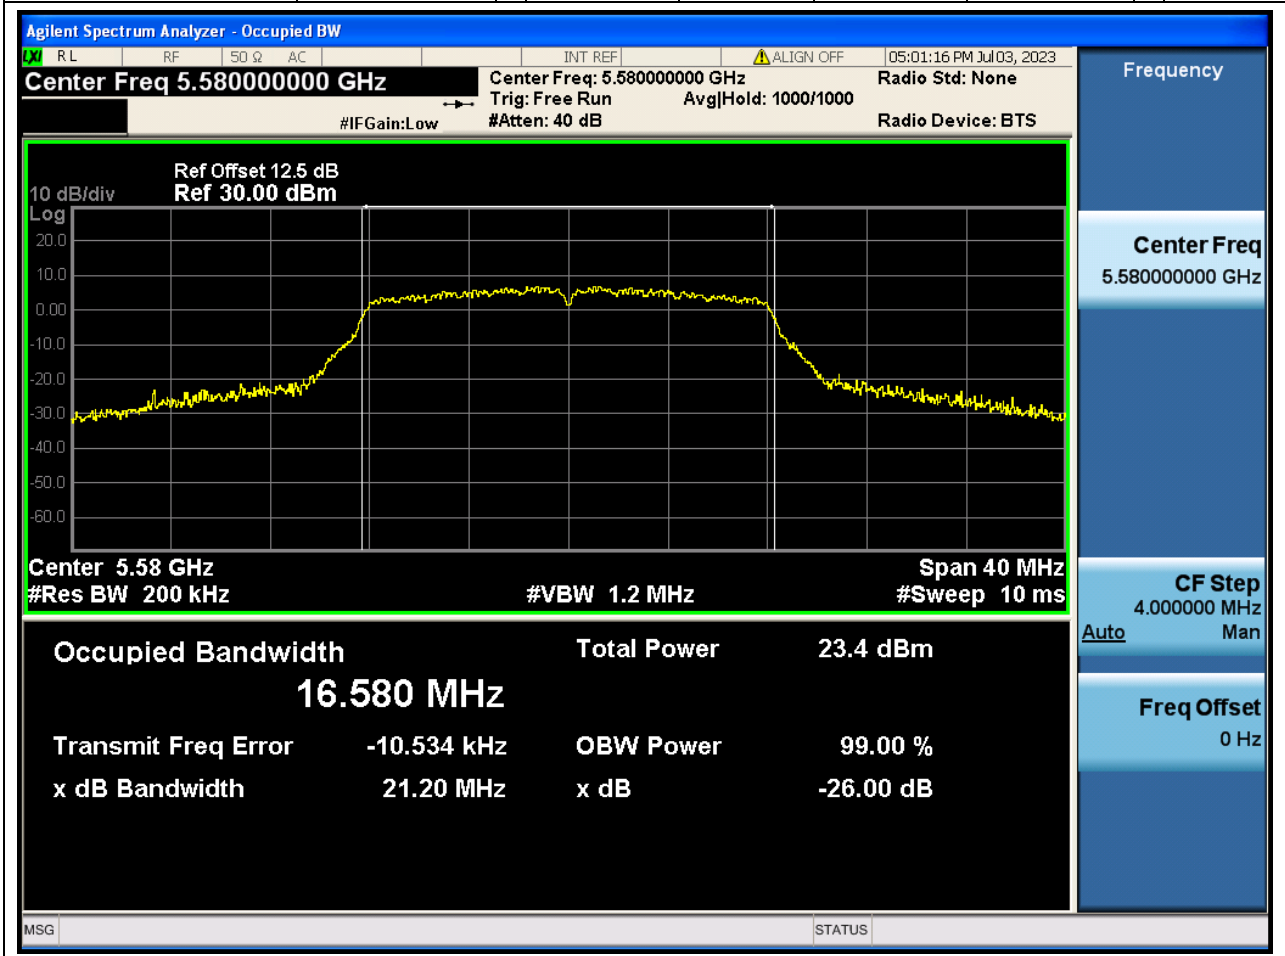

30. 802.11a_20M_U-NII-2C_M

30.1. A.2.2-99% Bandwidth(NTNV)

Center Frequency (MHz)	OBW Power (%)	RBW (MHz)	Detector	Limit (MHz)	OBW (MHz)	Verdict
5580	99	0.2	Peak	0	16.580266	N/A