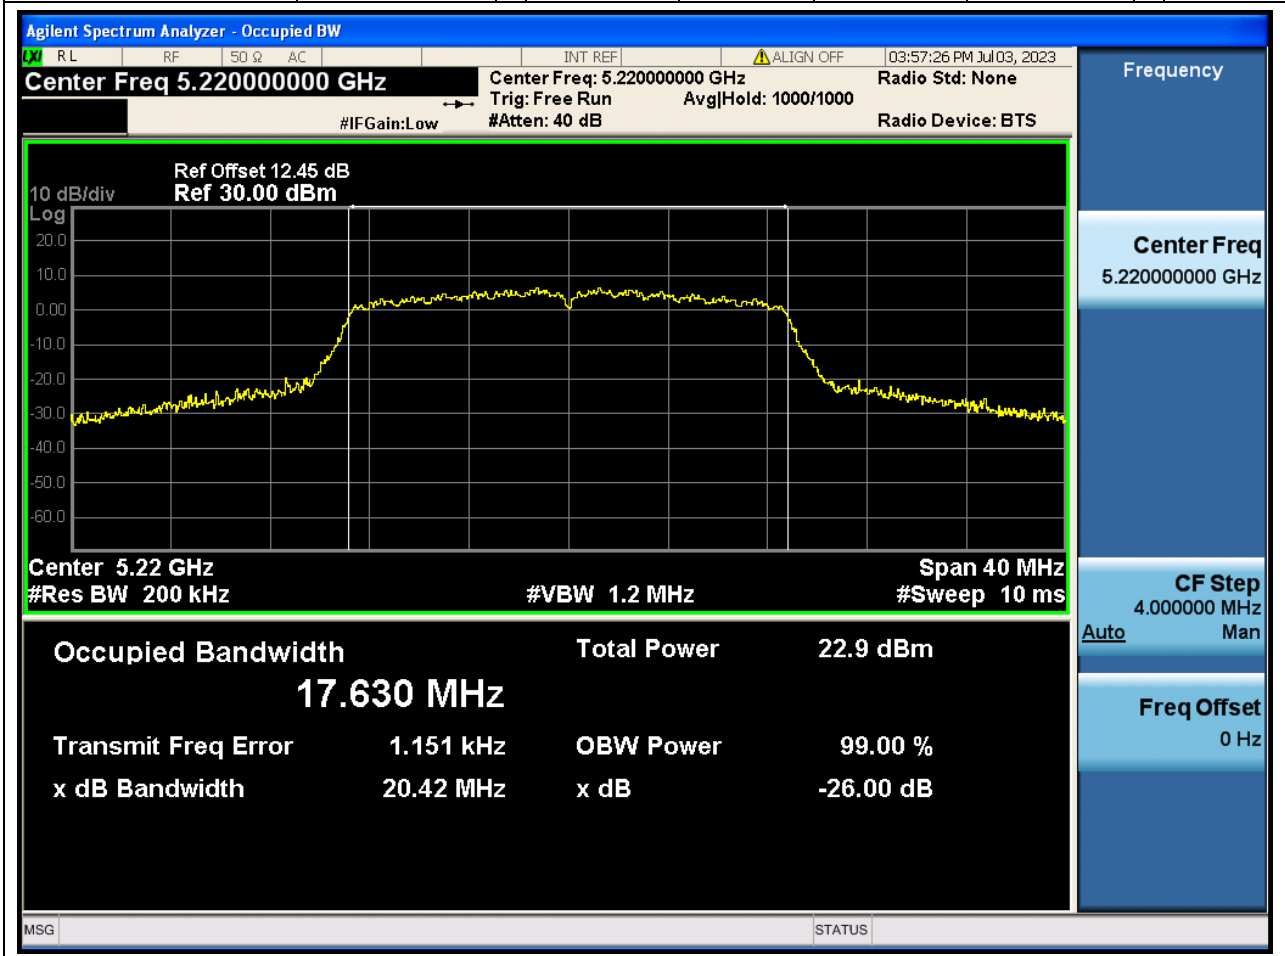

10. 802.11ac_20M_U-NII-1_M

10.1. A.2.2-99% Bandwidth(NTNV)

Center Frequency (MHz)	OBW Power (%)	RBW (MHz)	Detector	Limit (MHz)	OBW (MHz)	Verdict
5220	99	0.2	Peak	0	17.630061	N/A