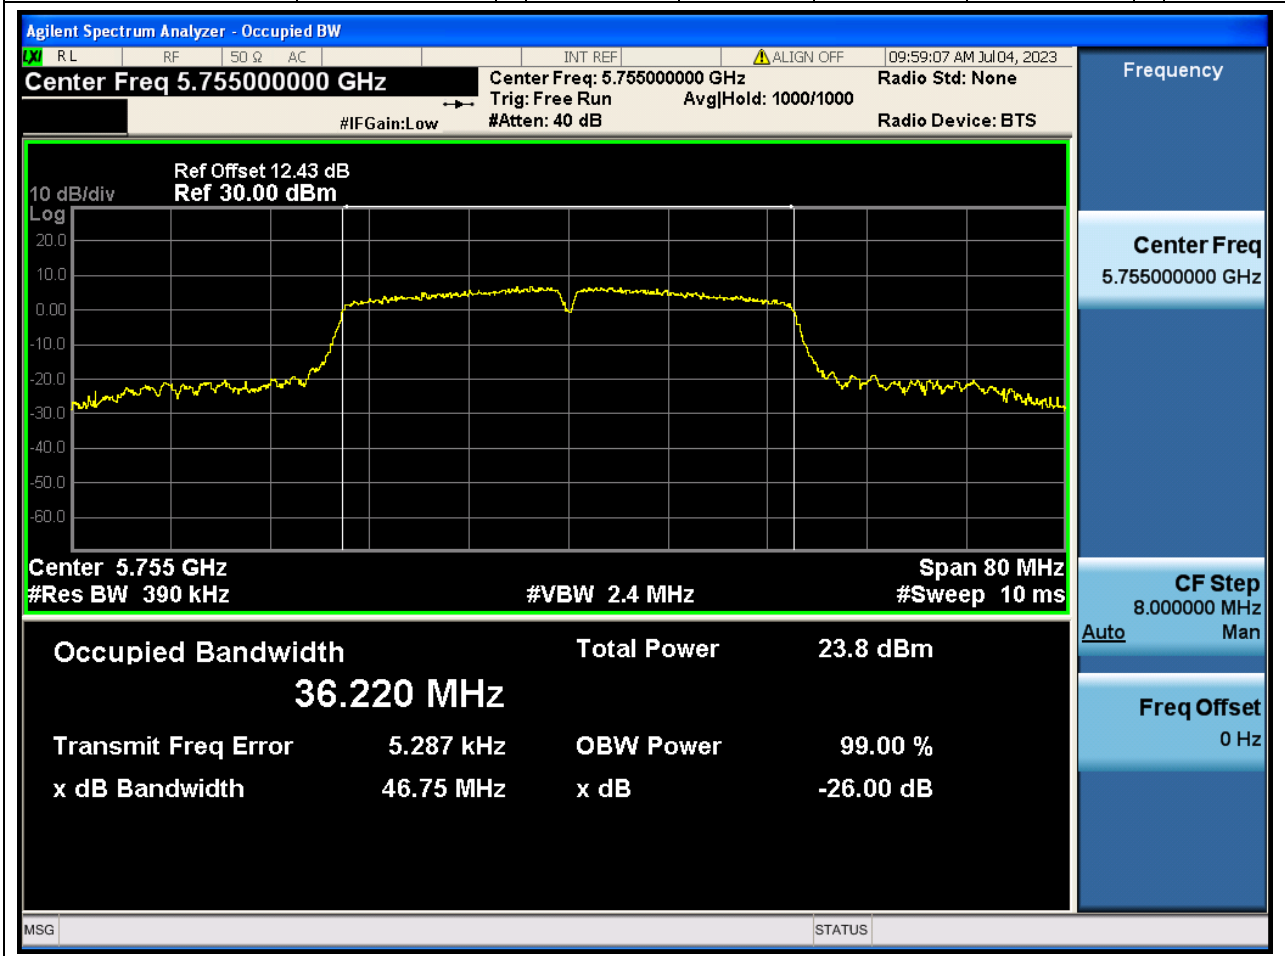

52. 802.11n_40M_U-NII-3_L

52.1. A.2.2-99% Bandwidth(NTNV)

Center Frequency (MHz)	OBW Power (%)	RBW (MHz)	Detector	Limit (MHz)	OBW (MHz)	Verdict
5755	99	0.39	Peak	0	36.220084	N/A