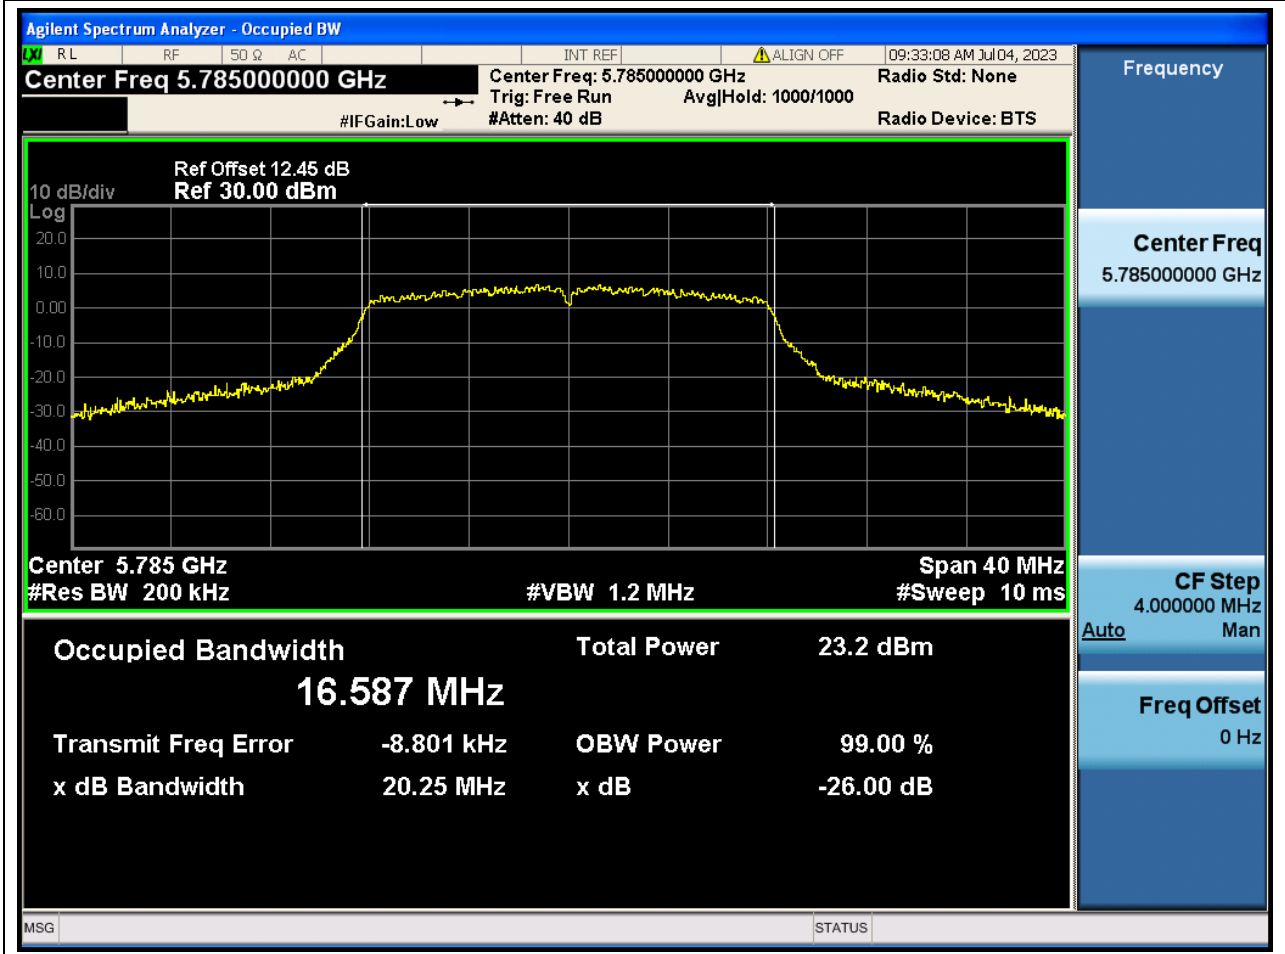

47. 802.11a_20M_U-NII-3_M

47.1. A.2.2-99% Bandwidth(NTNV)

Center Frequency (MHz)	OBW Power (%)	RBW (MHz)	Detector	Limit (MHz)	OBW (MHz)	Verdict
5785	99	0.2	Peak	0	16.586719	N/A