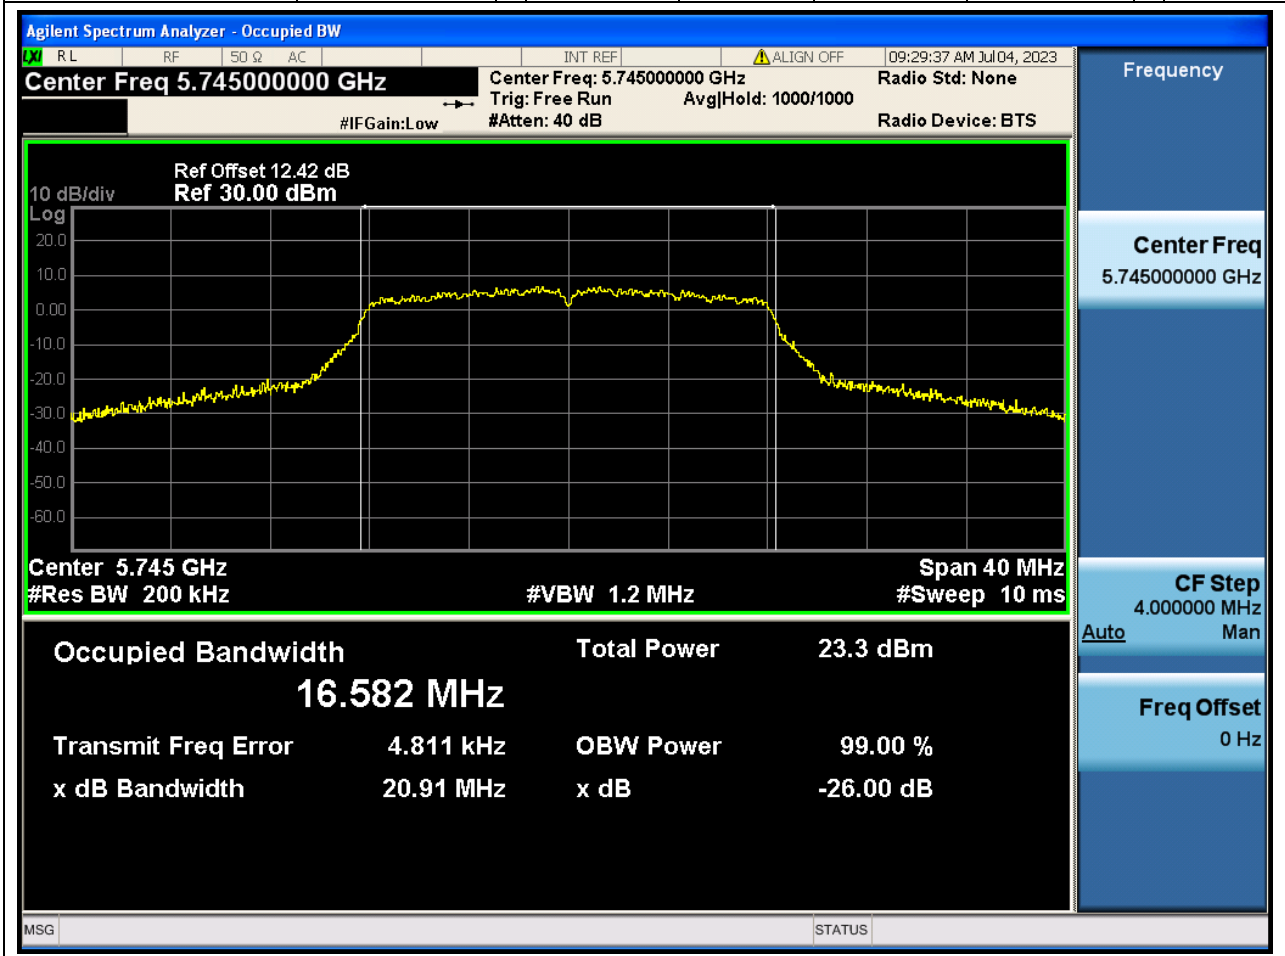

46. 802.11a_20M_U-NII-3_L

46.1. A.2.2-99% Bandwidth(NTNV)

Center Frequency (MHz)	OBW Power (%)	RBW (MHz)	Detector	Limit (MHz)	OBW (MHz)	Verdict
5745	99	0.2	Peak	0	16.582393	N/A