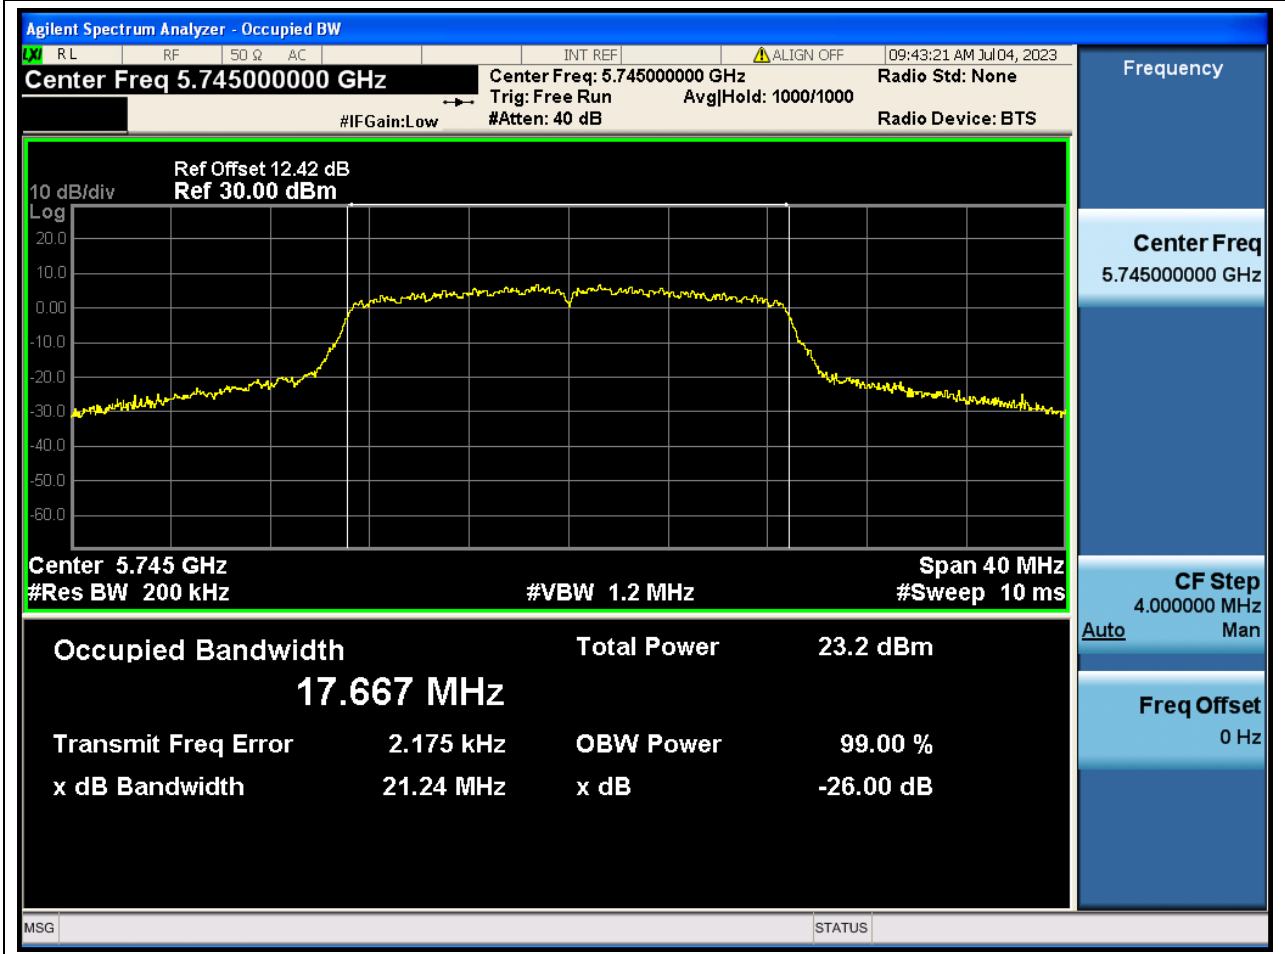

49. 802.11n_20M_U-NII-3_L

49.1. A.2.2-99% Bandwidth(NTNV)

Center Frequency (MHz)	OBW Power (%)	RBW (MHz)	Detector	Limit (MHz)	OBW (MHz)	Verdict
5745	99	0.2	Peak	0	17.666947	N/A