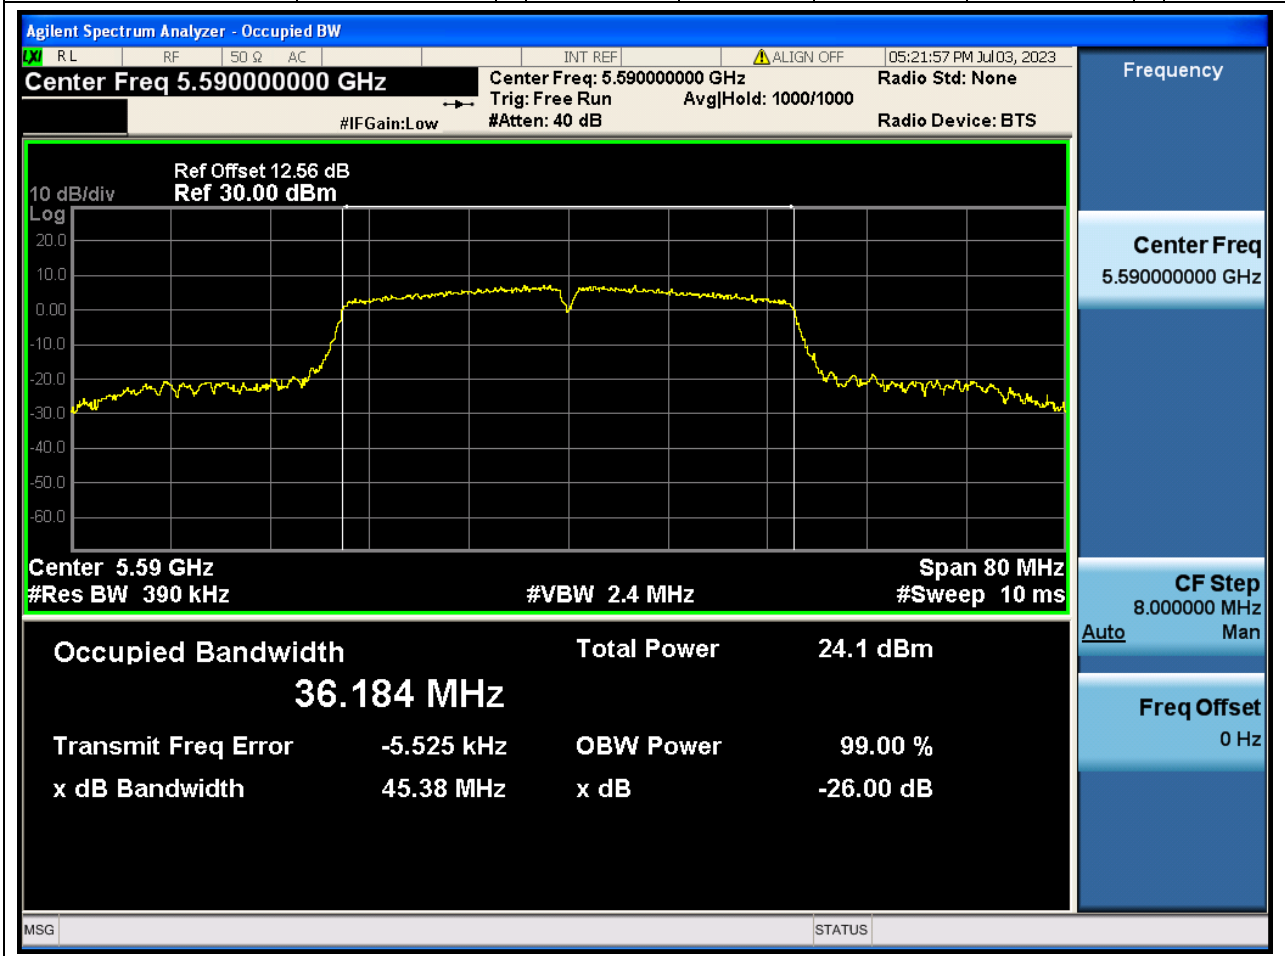

36. 802.11n_40M_U-NII-2C_M

36.1. A.2.2-99% Bandwidth(NTNV)

Center Frequency (MHz)	OBW Power (%)	RBW (MHz)	Detector	Limit (MHz)	OBW (MHz)	Verdict
5590	99	0.39	Peak	0	36.183742	N/A