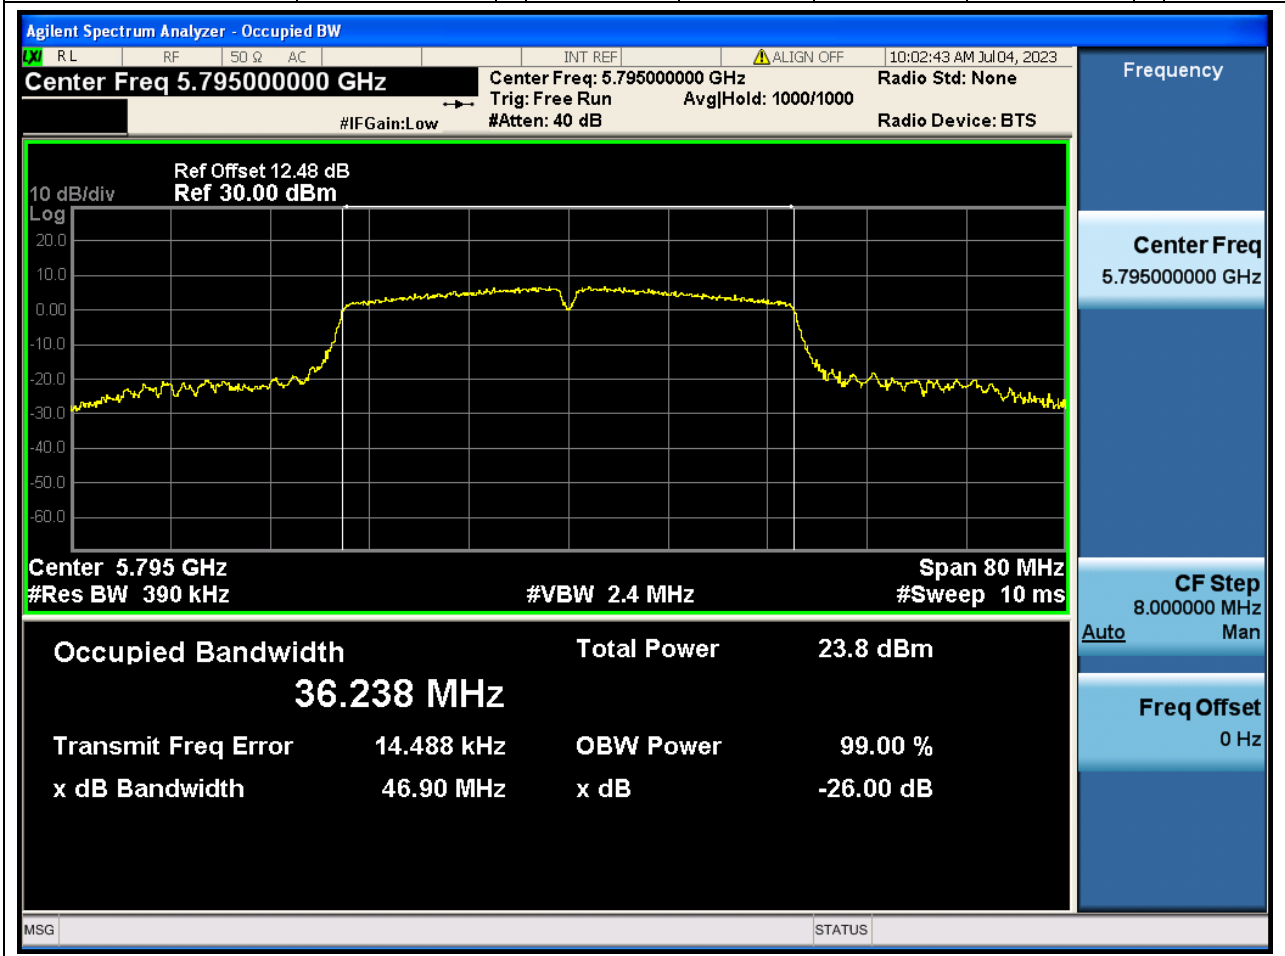

53. 802.11n_40M_U-NII-3_H

53.1. A.2.2-99% Bandwidth(NTNV)

Center Frequency (MHz)	OBW Power (%)	RBW (MHz)	Detector	Limit (MHz)	OBW (MHz)	Verdict
5795	99	0.39	Peak	0	36.238385	N/A