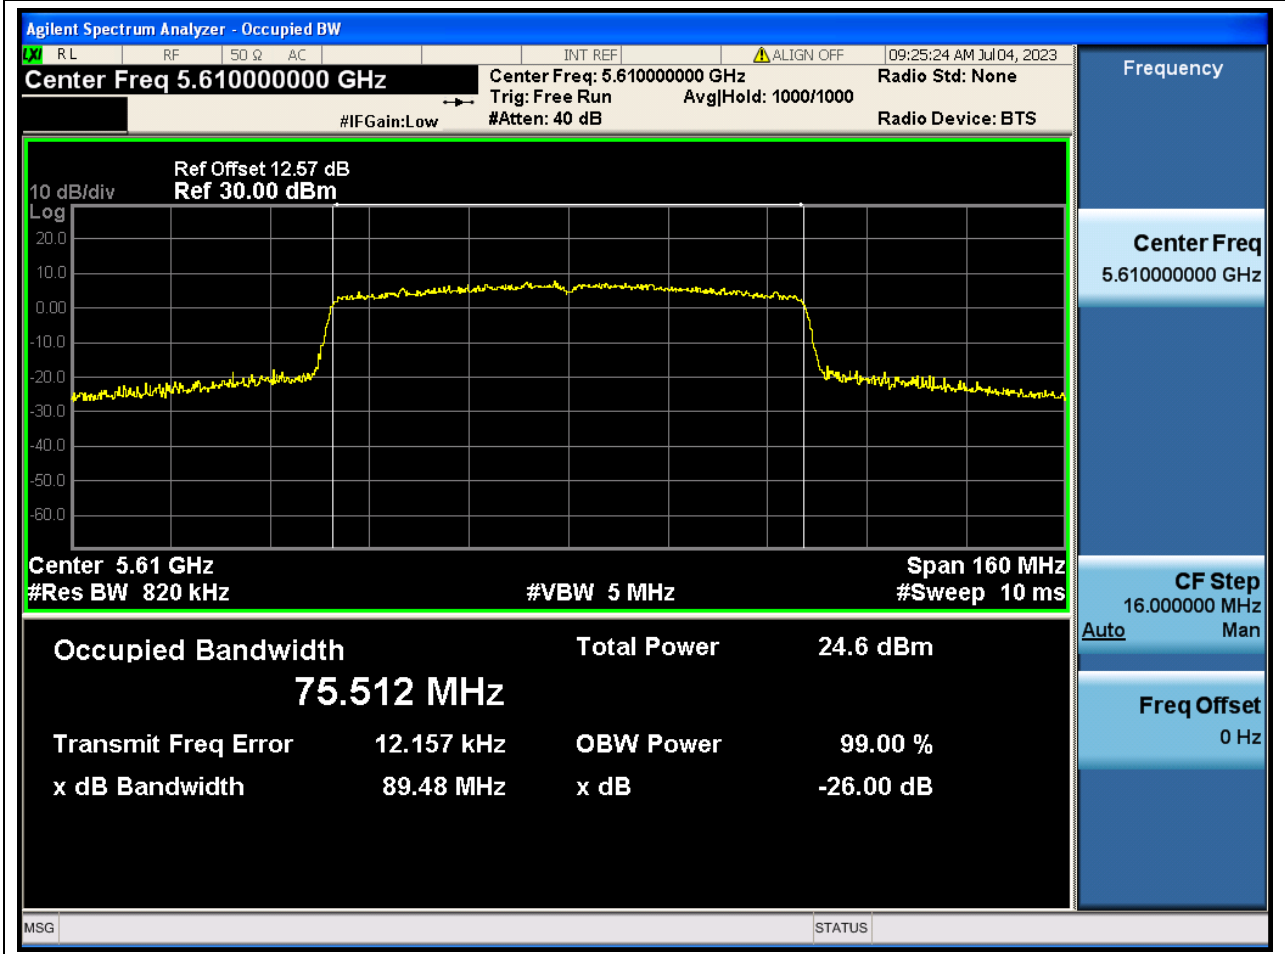

45. 802.11ac_80M_U-NII-2C_M

45.1. A.2.2-99% Bandwidth(NTNV)

Center Frequency (MHz)	OBW Power (%)	RBW (MHz)	Detector	Limit (MHz)	OBW (MHz)	Verdict
5610	99	0.82	Peak	0	75.512152	N/A