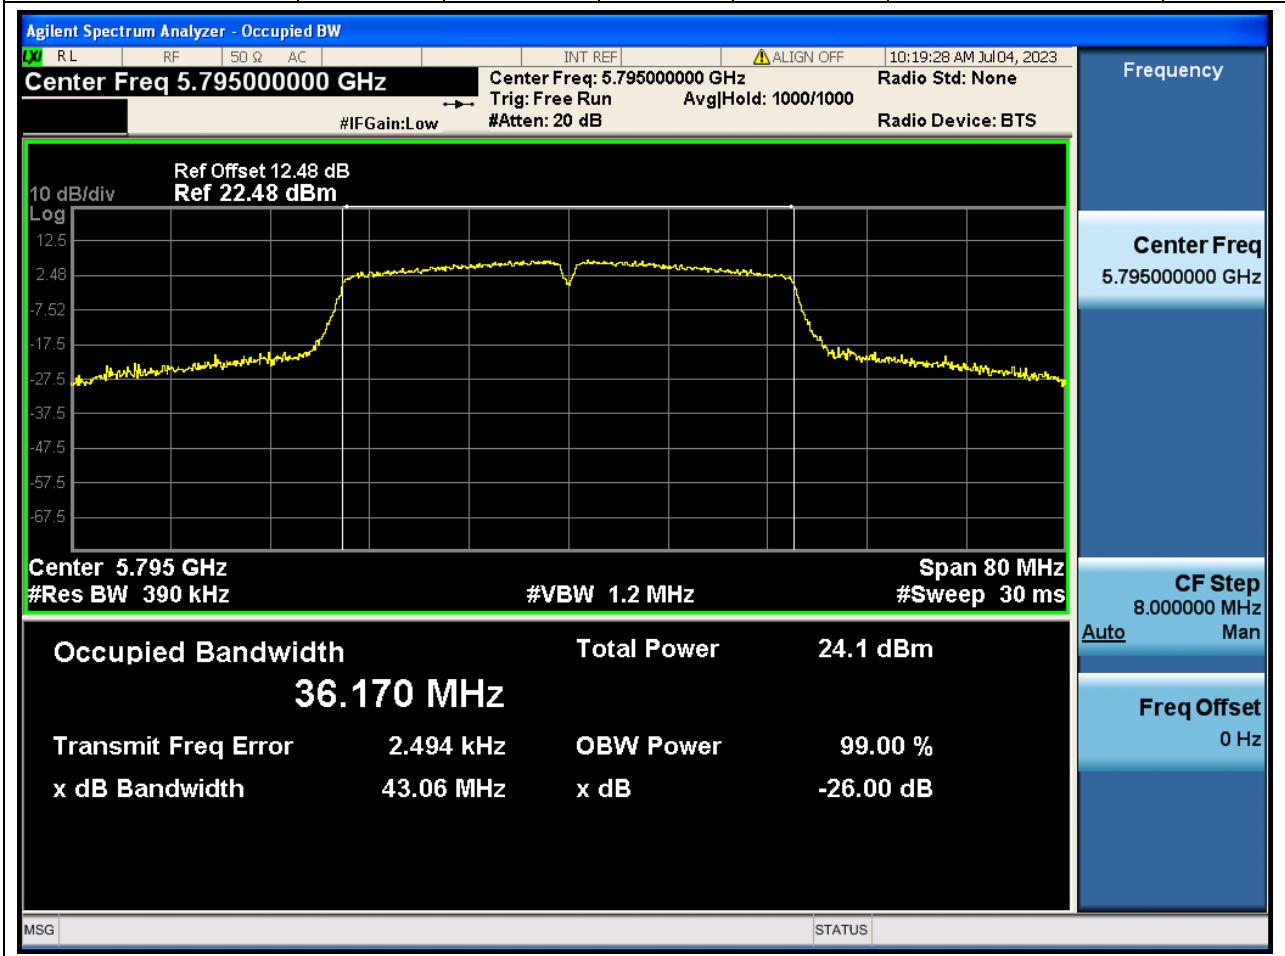

58. 802.11ac_40M_U-NII-3_H

58.1. A.2-26dB Bandwidth(NTNV)

Center Frequency (MHz)	XdB Down	RBW (MHz)	Detector	Limit (MHz)	XdB BandWidth (MHz)	Verdict
5795	26	0.39	Peak	0	43.059121	N/A