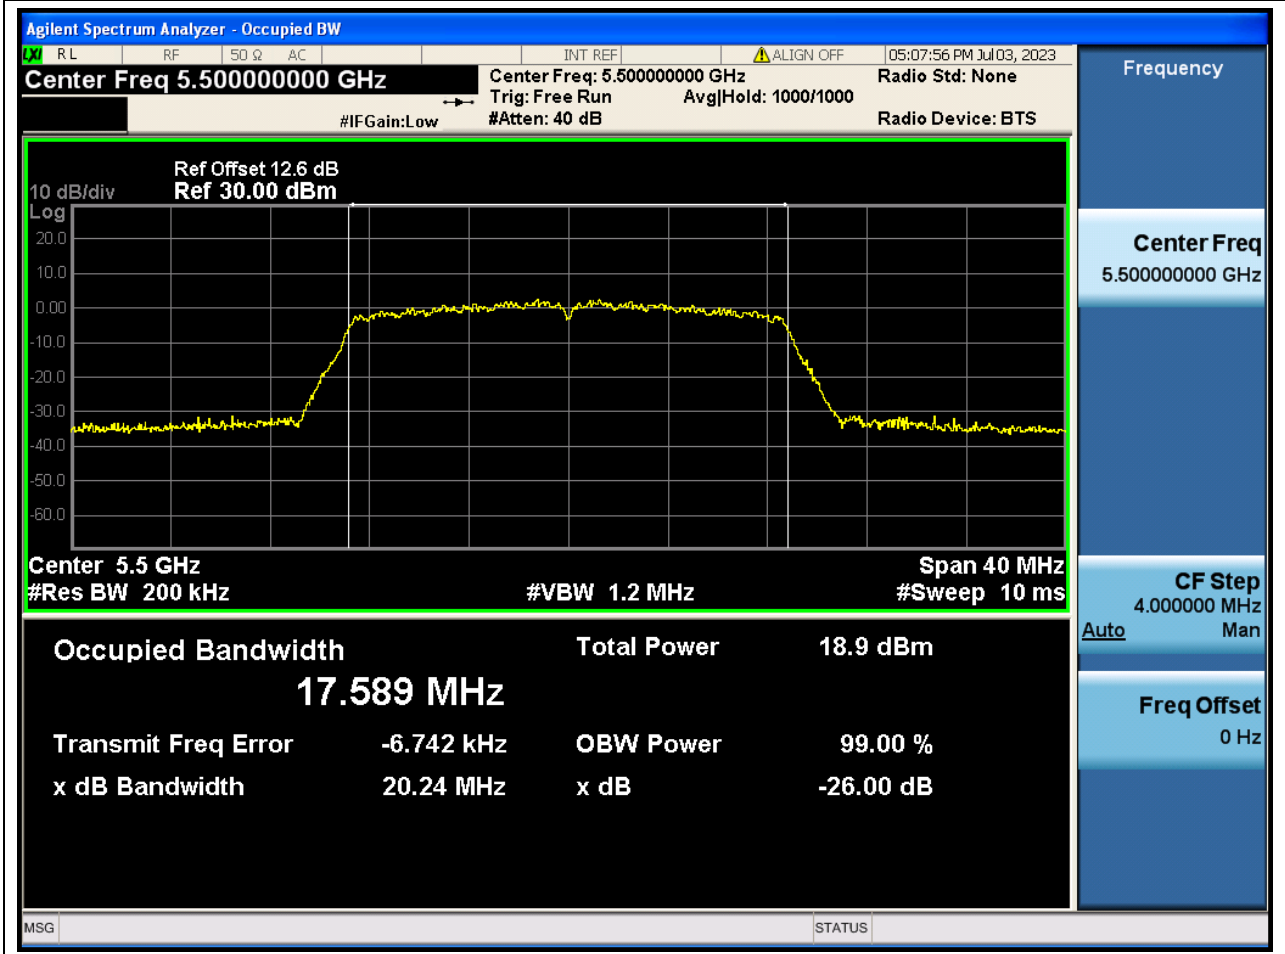

32. 802.11n_20M_U-NII-2C_L

32.1. A.2.2-99% Bandwidth(NTNV)

Center Frequency (MHz)	OBW Power (%)	RBW (MHz)	Detector	Limit (MHz)	OBW (MHz)	Verdict
5500	99	0.2	Peak	0	17.589058	N/A