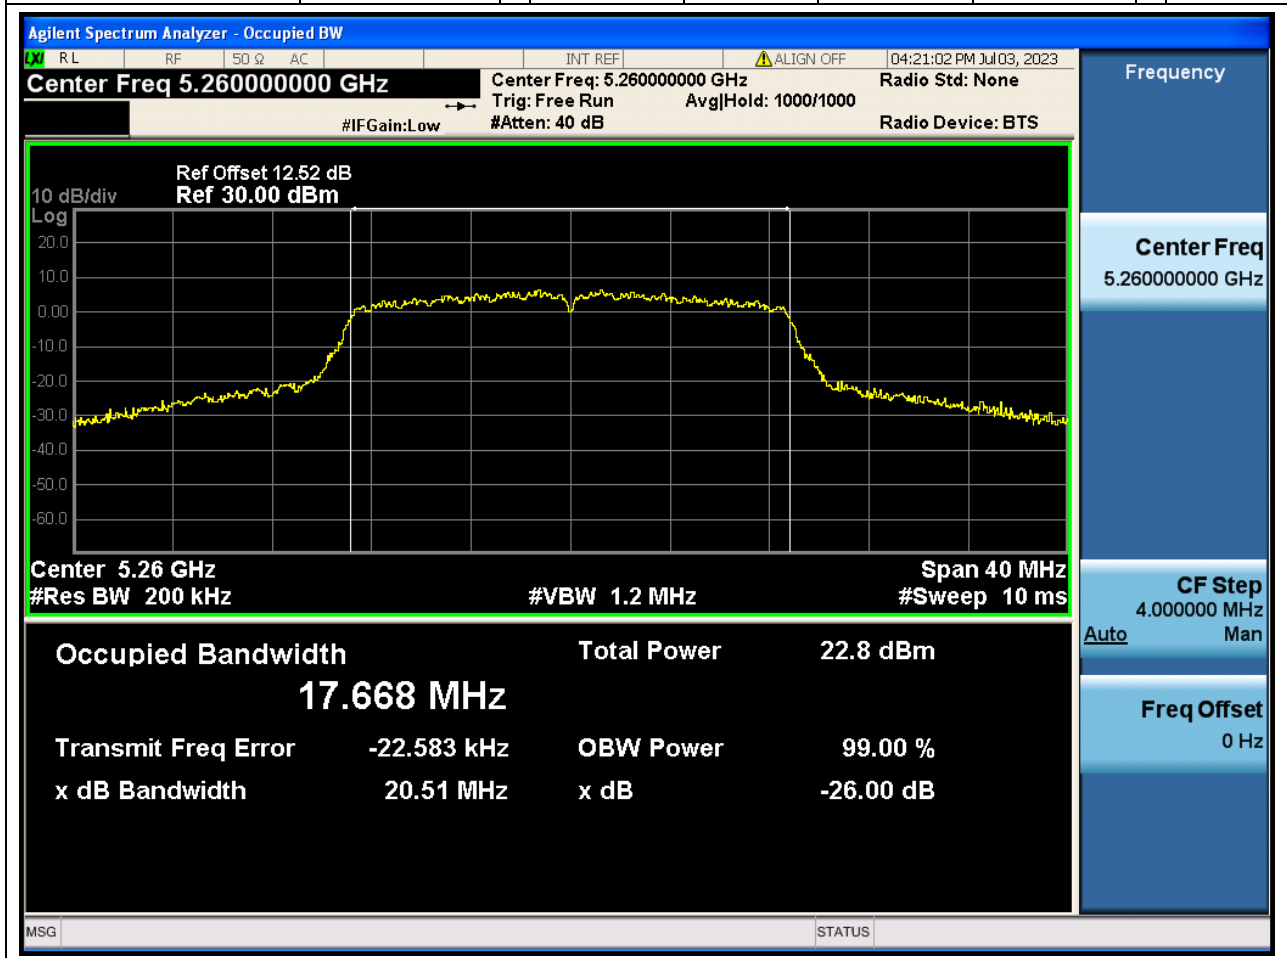

18. 802.11n_20M_U-NII-2A_L

18.1. A.2.2-99% Bandwidth(NTNV)

Center Frequency (MHz)	OBW Power (%)	RBW (MHz)	Detector	Limit (MHz)	OBW (MHz)	Verdict
5260	99	0.2	Peak	0	17.66847	N/A