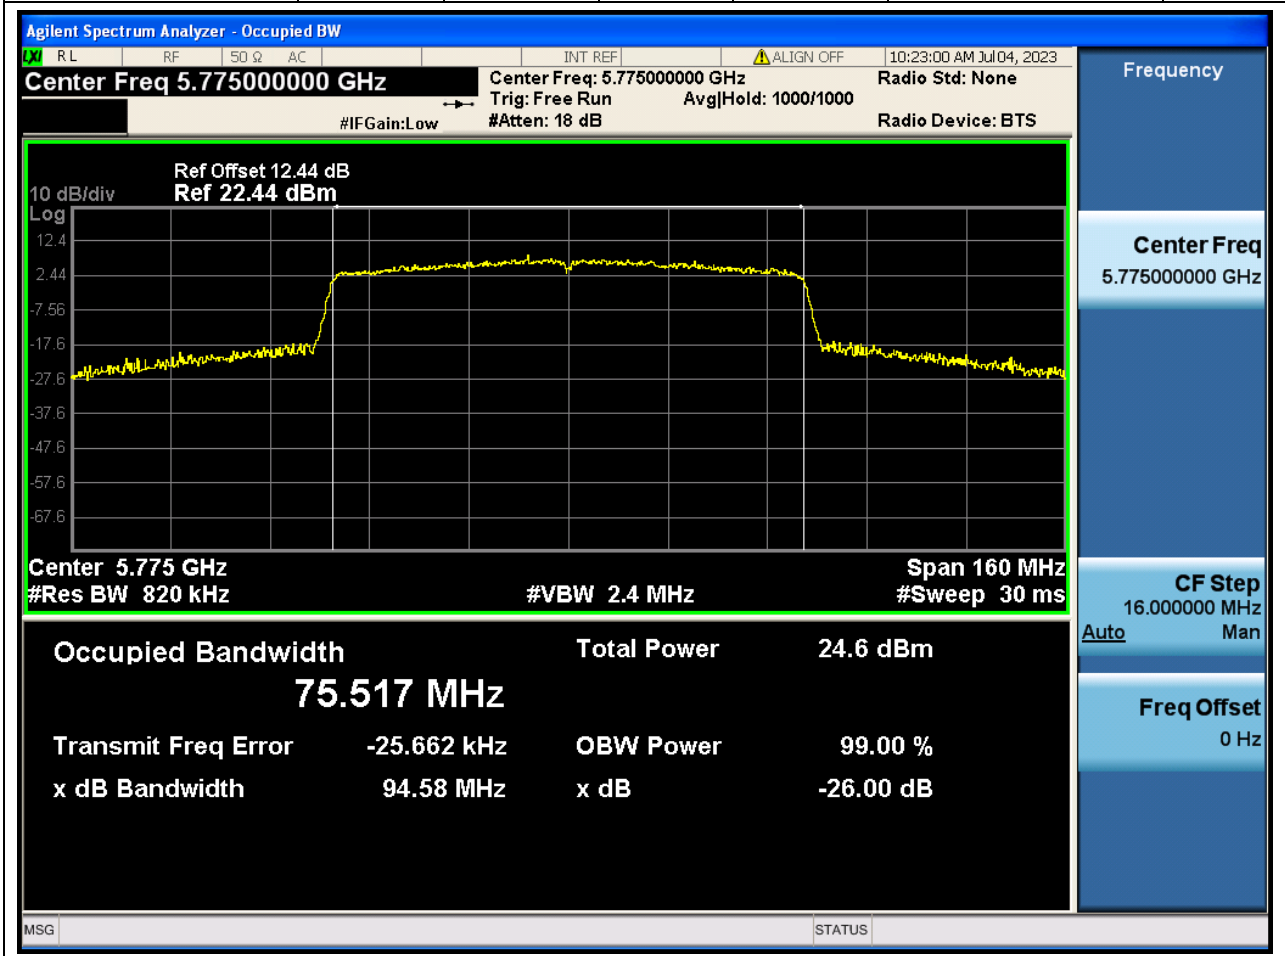

59. 802.11ac_80M_U-NII-3_M

59.1. A.2-26dB Bandwidth(NTNV)

Center Frequency (MHz)	XdB Down	RBW (MHz)	Detector	Limit (MHz)	XdB BandWidth (MHz)	Verdict
5775	26	0.82	Peak	0	94.584706	N/A