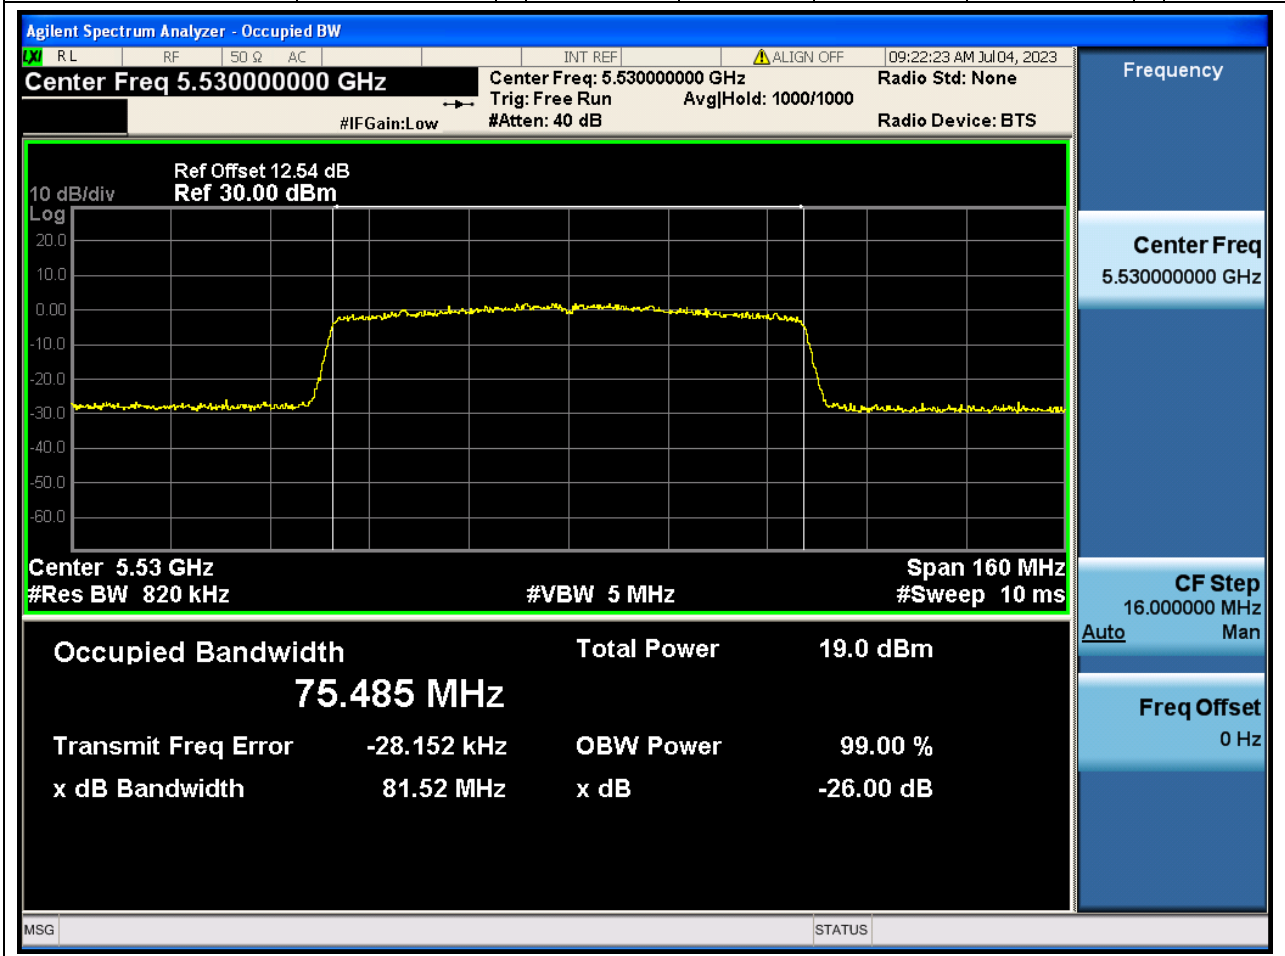

44. 802.11ac_80M_U-NII-2C_L

44.1. A.2.2-99% Bandwidth(NTNV)

Center Frequency (MHz)	OBW Power (%)	RBW (MHz)	Detector	Limit (MHz)	OBW (MHz)	Verdict
5530	99	0.82	Peak	0	75.485027	N/A