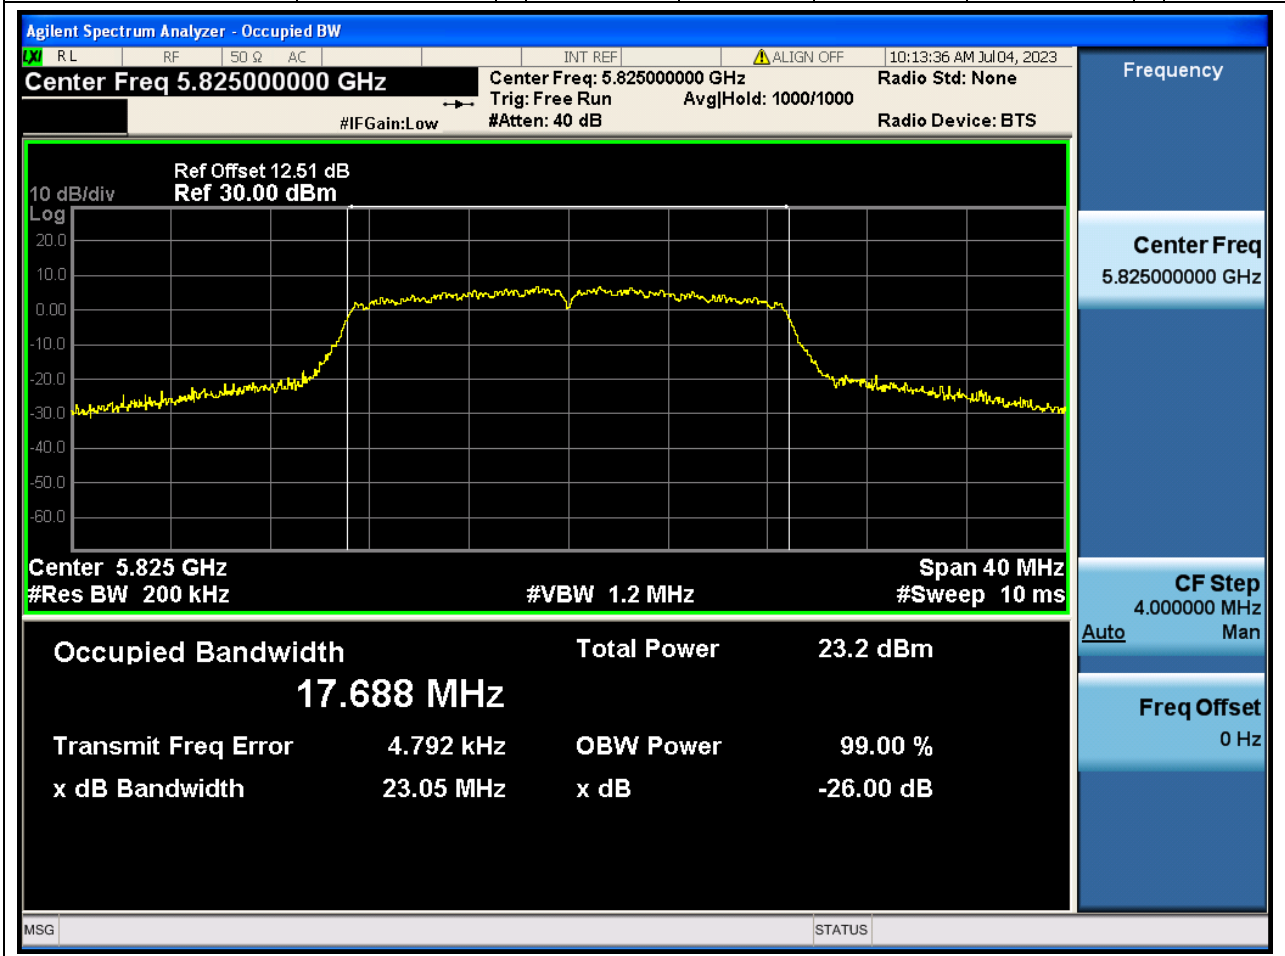

56. 802.11ac_20M_U-NII-3_H

56.1. A.2.2-99% Bandwidth(NTNV)

Center Frequency (MHz)	OBW Power (%)	RBW (MHz)	Detector	Limit (MHz)	OBW (MHz)	Verdict
5825	99	0.2	Peak	0	17.688479	N/A