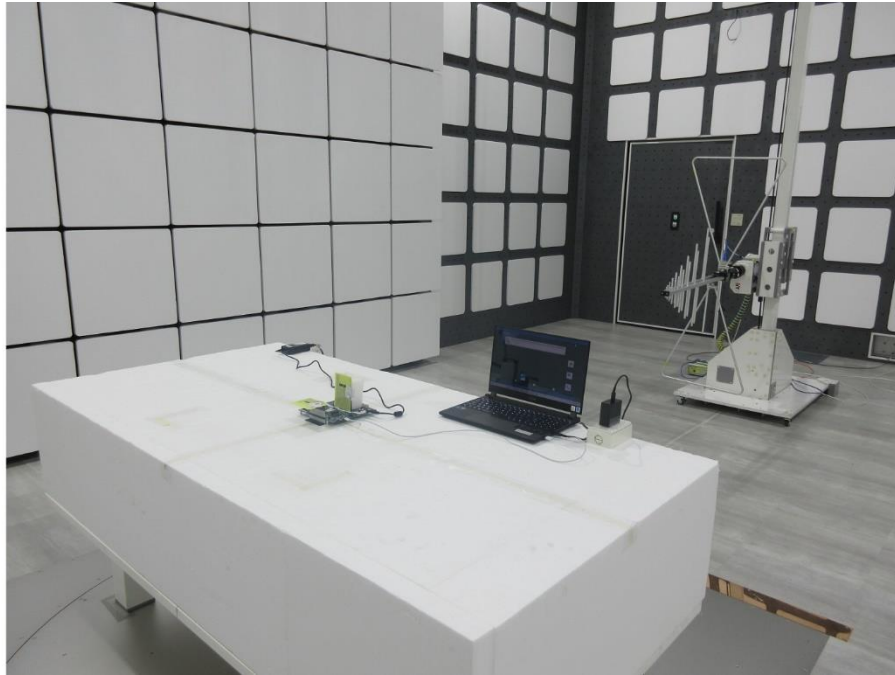

Appendix C. Test Setup Photographs

Conducted Emissions Test Configuration:

Front View

Rear View

Radiated Emissions Test Configuration:

9 kHz ~ 30 MHz

Below 1 GHz _ Front View

Below 1 GHz _ Rear View