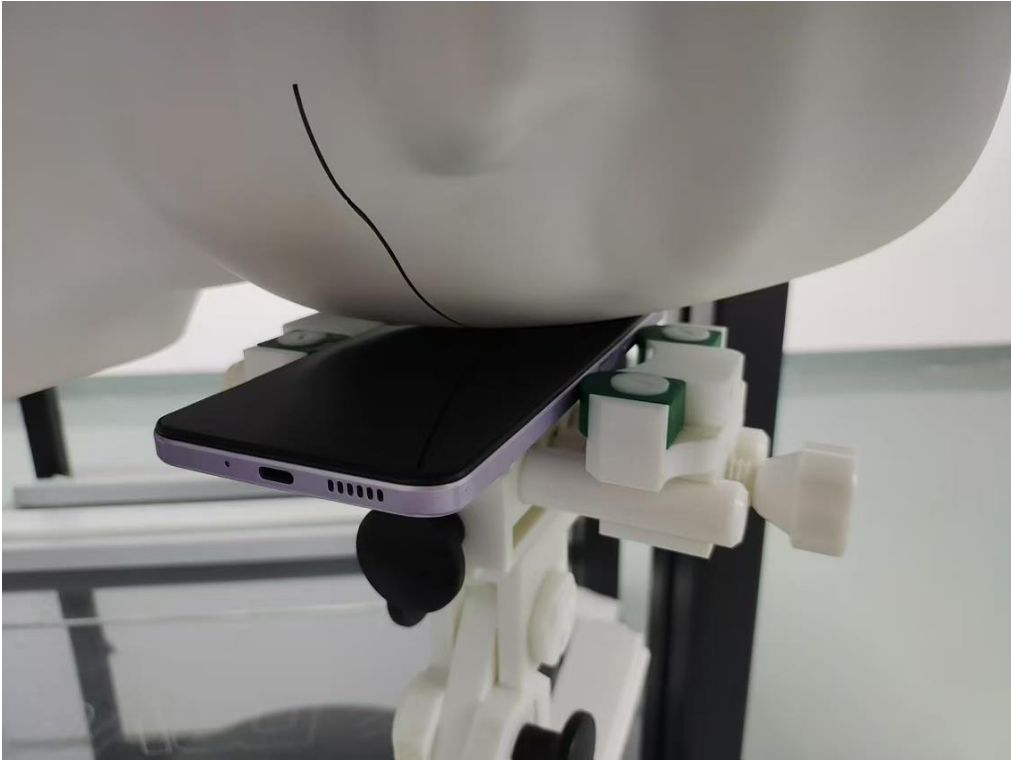

## FCC ID\_SAR Setup photos

Right Touch

Right Tilt

Left Touch

Left Tilt

Body Front side (separation distance is 10mm)

Body Back side (separation distance 10mm)

Body Left side (separation distance is 10mm)

Body Right side (separation distance is 10mm)

Body Top side (separation distance is 10mm)

Body Bottom side (separation distance is 10mm)