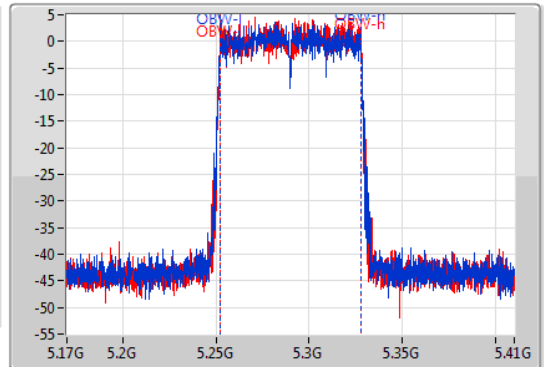

EBW

5290MHz

07/11/2019

CF  
5.29GHz  
Span  
240MHz  
RBW  
1MHz  
VBW  
3MHz  
Sweep Time  
100ms  
Detector Type  
Peak  
Port 1  
Port 2

CF  
5.29GHz  
Span  
240MHz  
RBW  
1MHz  
VBW  
3MHz  
Sweep Time  
100ms  
Detector Type  
Sample