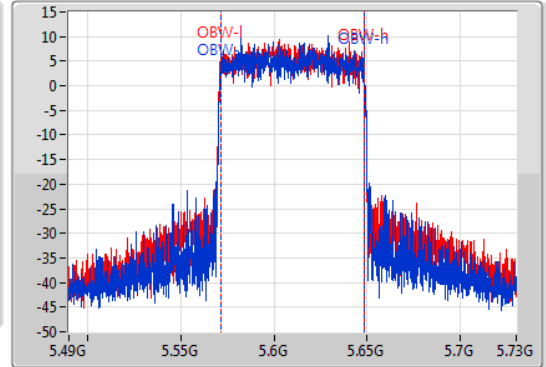

EBW

5610MHz

07/11/2019

CF  
5.61GHz  
Span  
240MHz  
RBW  
1MHz  
VBW  
3MHz  
Sweep Time  
100ms  
Detector Type  
Peak

CF  
5.61GHz  
Span  
240MHz  
RBW  
1MHz  
VBW  
3MHz  
Sweep Time  
100ms  
Detector Type  
Sample