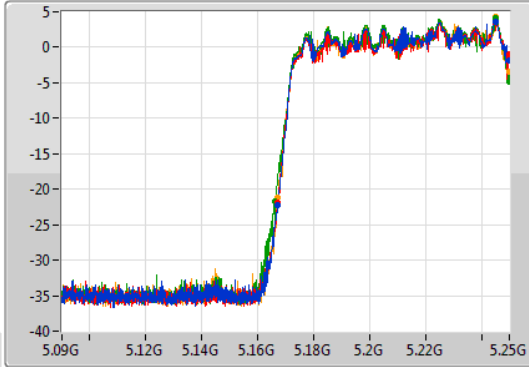

802.11ac VHT160_Nss1,(MCS0)_4TX

EBW

5250MHz Straddle 5.15-5.25GHz

04/12/2019

CF
5.17GHz
Span
160MHz
RBW
3MHz
VBW
10MHz
Sweep Time
100ms
Detector Type
Peak

CF
5.17GHz
Span
160MHz
RBW
2MHz
VBW
10MHz
Sweep Time
100ms
Detector Type
Peak