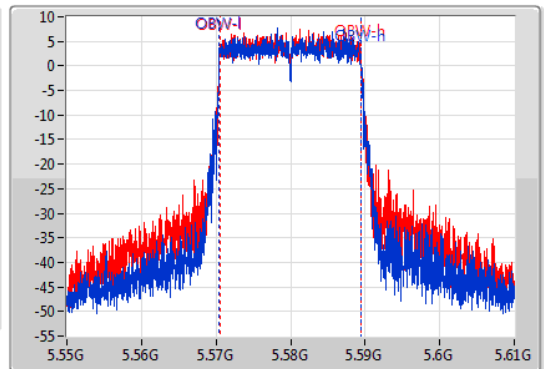

EBW

5580MHz

06/11/2019

CF: 5.58GHz  
 Span: 60MHz  
 RBW: 300kHz  
 VBW: 1MHz  
 Sweep Time: 100ms  
 Detector Type: Peak  
 Port 1: [Waveform icon]  
 Port 2: [Waveform icon]

CF: 5.58GHz  
 Span: 60MHz  
 RBW: 200kHz  
 VBW: 1MHz  
 Sweep Time: 100ms  
 Detector Type: Sample