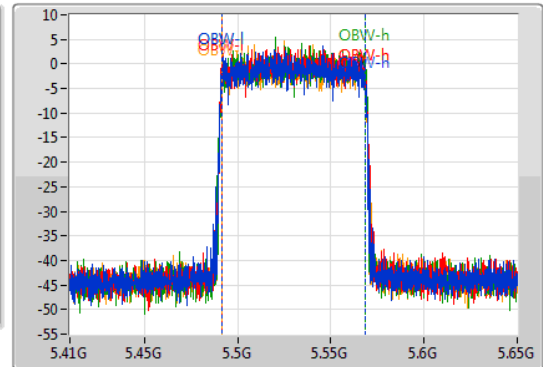

802.11ax HEW80\_Nss1,(MCS0)\_4TX

EBW

5530MHz

08/11/2019

CF  
5.53GHz  
Span  
240MHz  
RBW  
1MHz  
VBW  
3MHz  
Sweep Time  
100ms  
Detector Type  
Peak

CF  
5.53GHz  
Span  
240MHz  
RBW  
1MHz  
VBW  
3MHz  
Sweep Time  
100ms  
Detector Type  
Sample