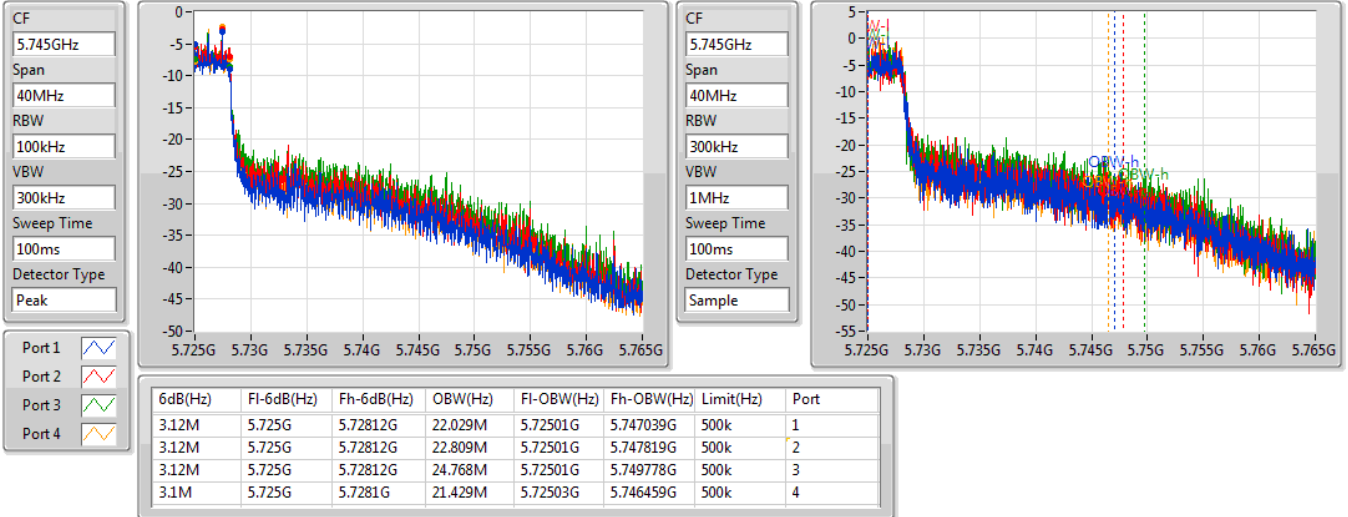

802.11ac VHT40_Nss1,(MCS0)_4TX

EBW

5710MHz Straddle 5.725-5.85GHz

08/11/2019