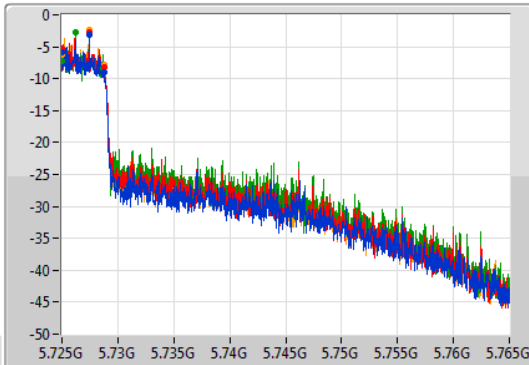

5710MHz Straddle 5.725-5.85GHz

07/11/2019

CF: 5.745GHz
Span: 40MHz
RBW: 100kHz
VBW: 300kHz
Sweep Time: 100ms
Detector Type: Peak

CF: 5.745GHz
Span: 40MHz
RBW: 300kHz
VBW: 1MHz
Sweep Time: 100ms
Detector Type: Sample