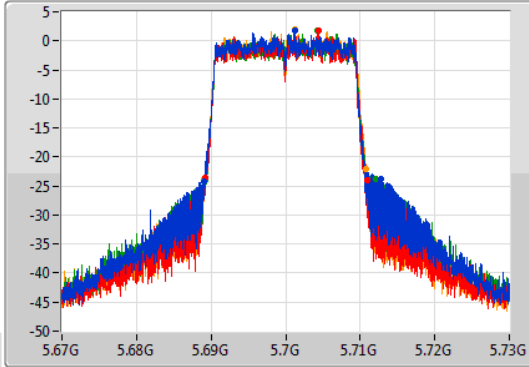

802.11ax HEW20_Nss1,(MCS0)_4TX

EBW

5700MHz

07/11/2019

CF: 5.7GHz
Span: 60MHz
RBW: 300kHz
VBW: 1MHz
Sweep Time: 100ms
Detector Type: Peak

CF: 5.7GHz
Span: 60MHz
RBW: 200kHz
VBW: 1MHz
Sweep Time: 100ms
Detector Type: Sample