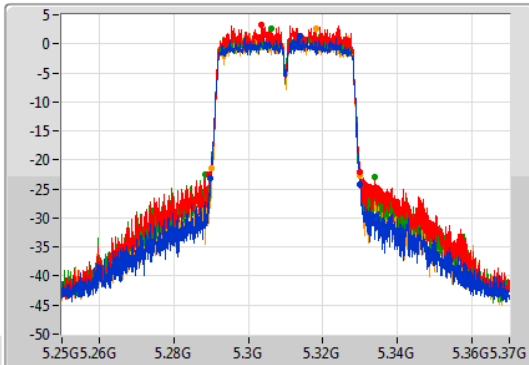

802.11ac VHT40_Nss1,(MCS0)_4TX

EBW

5310MHz

08/11/2019

CF
5.31GHz
Span
120MHz
RBW
500kHz
VBW
2MHz
Sweep Time
100ms
Detector Type
Peak

CF
5.31GHz
Span
120MHz
RBW
500kHz
VBW
2MHz
Sweep Time
100ms
Detector Type
Sample