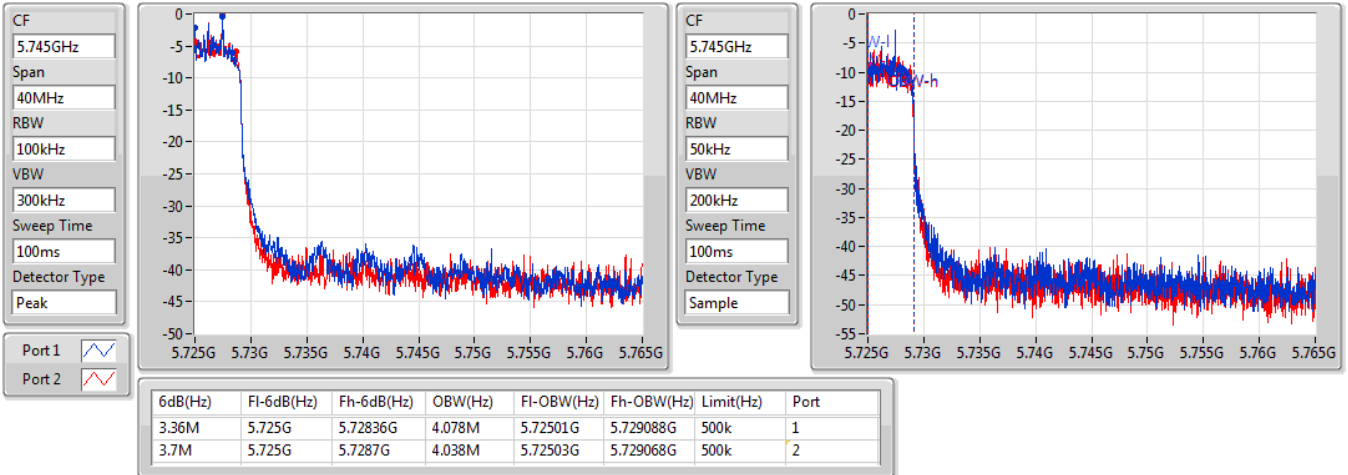

802.11ax HEW80_Nss2,(MCS0)_2TX

EBW

5690MHz Straddle 5.725-5.85GHz

07/11/2019