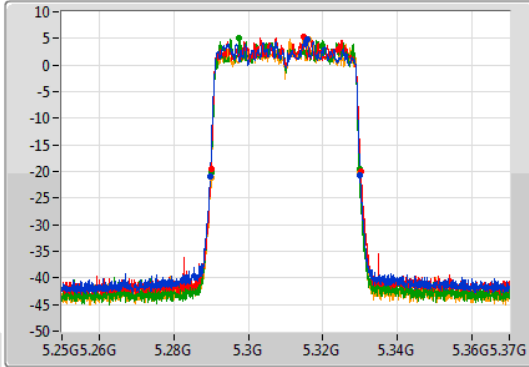

802.11ax HEW40_Nss4,(MCS0)_4TX

EBW

5310MHz

05/11/2019

CF: 5.31GHz
Span: 120MHz
RBW: 500kHz
VBW: 2MHz
Sweep Time: 100ms
Detector Type: Peak

CF: 5.31GHz
Span: 120MHz
RBW: 500kHz
VBW: 2MHz
Sweep Time: 100ms
Detector Type: Sample