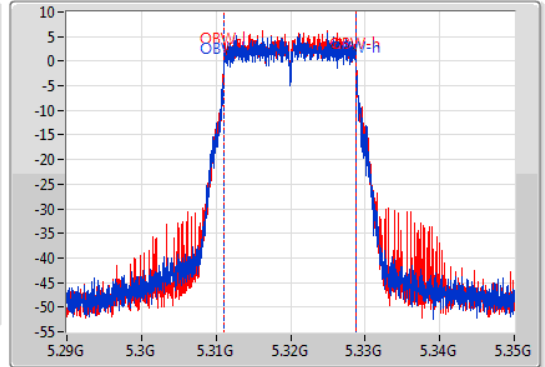

EBW

5320MHz

06/11/2019

CF  
5.32GHz  
Span  
60MHz  
RBW  
300kHz  
VBW  
1MHz  
Sweep Time  
100ms  
Detector Type  
Peak

CF  
5.32GHz  
Span  
60MHz  
RBW  
200kHz  
VBW  
1MHz  
Sweep Time  
100ms  
Detector Type  
Sample