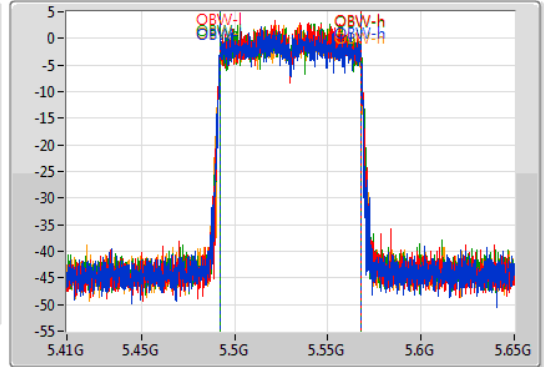

802.11ac VHT80\_Nss1,(MCS0)\_4TX

EBW

5530MHz

08/11/2019

CF  
5.53GHz  
Span  
240MHz  
RBW  
1MHz  
VBW  
3MHz  
Sweep Time  
100ms  
Detector Type  
Peak

CF  
5.53GHz  
Span  
240MHz  
RBW  
1MHz  
VBW  
3MHz  
Sweep Time  
100ms  
Detector Type  
Sample