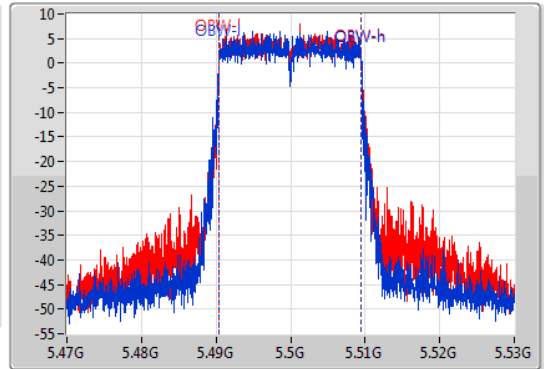

EBW

5500MHz

06/11/2019

CF: 5.5GHz  
 Span: 60MHz  
 RBW: 300kHz  
 VBW: 1MHz  
 Sweep Time: 100ms  
 Detector Type: Peak  
 Port 1: [Waveform icon]  
 Port 2: [Waveform icon]

CF: 5.5GHz  
 Span: 60MHz  
 RBW: 200kHz  
 VBW: 1MHz  
 Sweep Time: 100ms  
 Detector Type: Sample