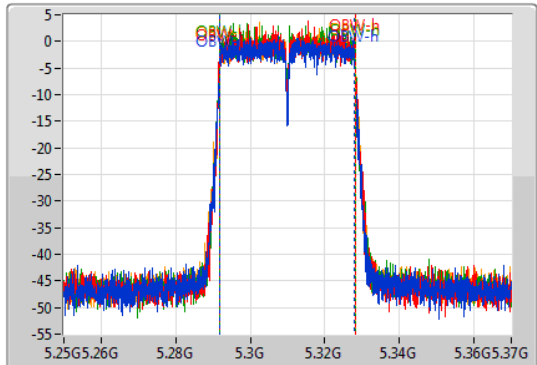

802.11ac VHT40\_Nss4,(MCS0)\_4TX

EBW

5310MHz

05/11/2019

CF  
5.31GHz  
Span  
120MHz  
RBW  
500kHz  
VBW  
2MHz  
Sweep Time  
100ms  
Detector Type  
Peak

CF  
5.31GHz  
Span  
120MHz  
RBW  
500kHz  
VBW  
2MHz  
Sweep Time  
100ms  
Detector Type  
Sample