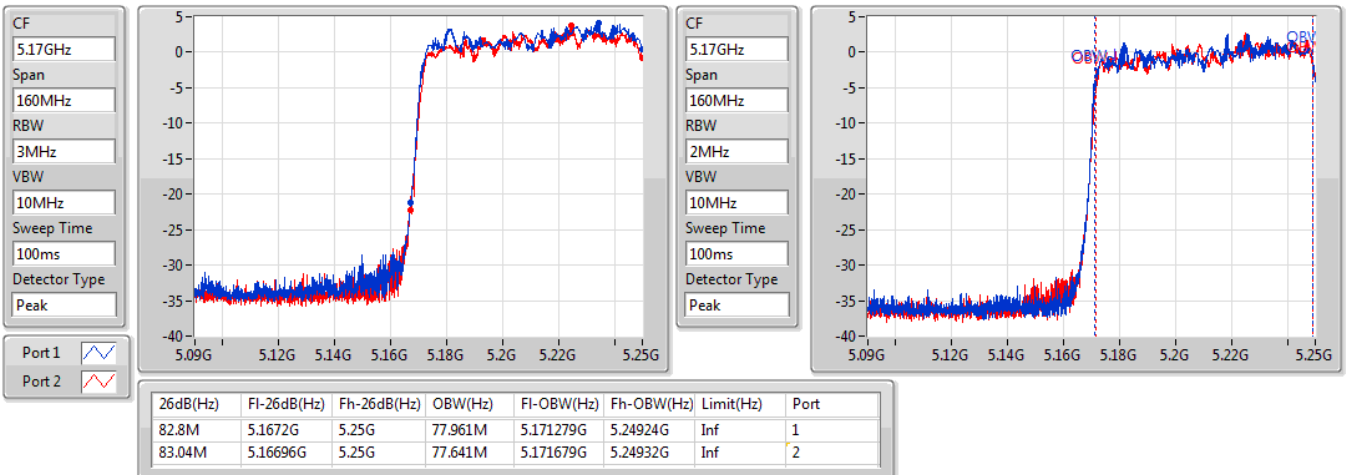

EBW

5690MHz Straddle 5.725-5.85GHz

07/11/2019

802.11ax HEW160\_Nss2,(MCS0)\_2TX

EBW

5250MHz Straddle 5.15-5.25GHz

04/12/2019

802.11ax HEW160\_Nss2,(MCS0)\_2TX