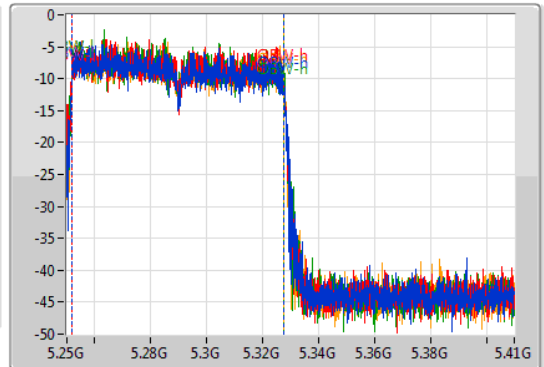

802.11ac VHT160\_Nss1,(MCS0)\_4TX

EBW

5250MHz Straddle 5.25-5.35GHz

08/11/2019

CF  
5.33GHz  
Span  
160MHz  
RBW  
1MHz  
VBW  
3MHz  
Sweep Time  
100ms  
Detector Type  
Peak

CF  
5.33GHz  
Span  
160MHz  
RBW  
1MHz  
VBW  
3MHz  
Sweep Time  
100ms  
Detector Type  
Sample