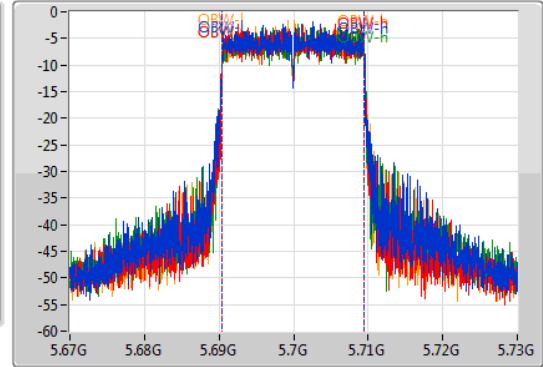

Port 1: [Waveform icon]  
 Port 2: [Waveform icon]  
 Port 3: [Waveform icon]  
 Port 4: [Waveform icon]

26dB(Hz)	Fl-26dB(Hz)	Fh-26dB(Hz)	OBW(Hz)	Fl-OBW(Hz)	Fh-OBW(Hz)	Limit(Hz)	Port
23.67M	5.68905G	5.71272G	18.981M	5.690435G	5.709415G	Inf	1
21.69M	5.6892G	5.71089G	18.981M	5.690465G	5.709445G	Inf	2
23.01M	5.68917G	5.71218G	18.981M	5.690465G	5.709445G	Inf	3
21.69M	5.68911G	5.7108G	18.981M	5.690465G	5.709445G	Inf	4