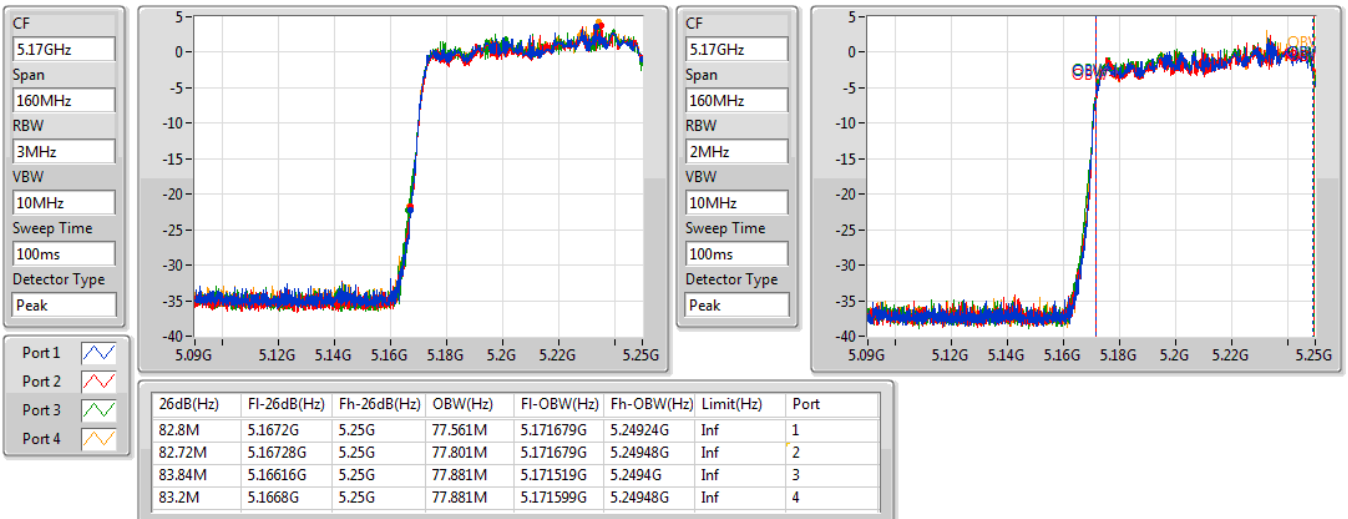

802.11ax HEW80\_Nss1,(MCS0)\_4TX

EBW

5690MHz Straddle 5.725-5.85GHz

08/11/2019

802.11ax HEW160\_Nss1,(MCS0)\_4TX

EBW

5250MHz Straddle 5.15-5.25GHz

04/12/2019