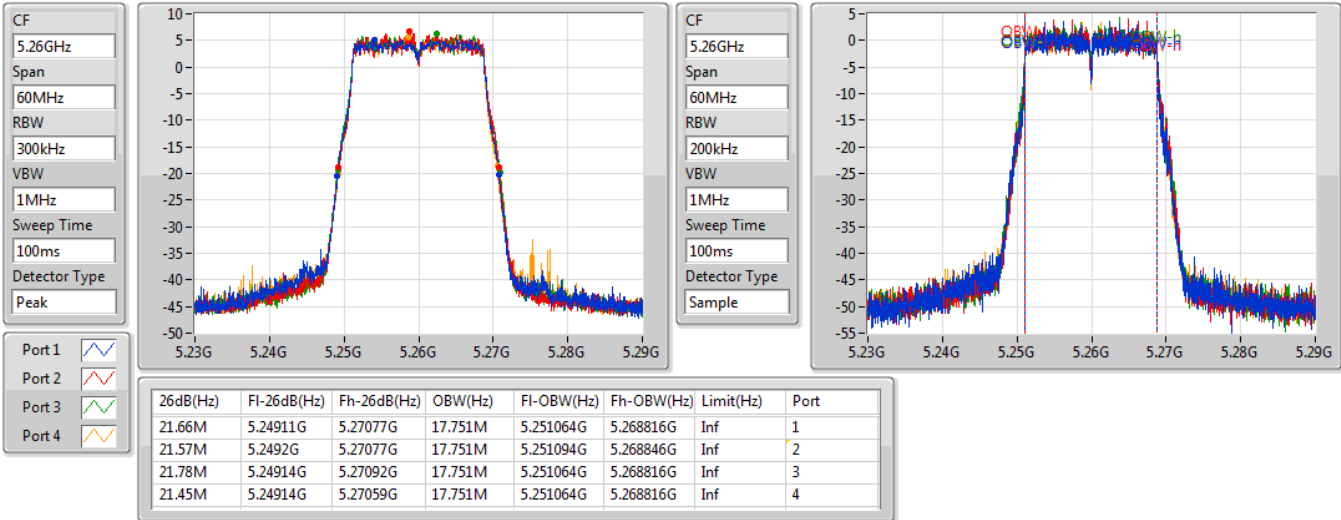

**Port X-N dB** = Port X 6dB down bandwidth for 5.725-5.85GHz band / 26dB down bandwidth for other band

**Port X-OBW** = Port X 99% occupied bandwidth;

802.11ac VHT20\_Nss4,(MCS0)\_4TX

EBW

5260MHz

05/11/2019