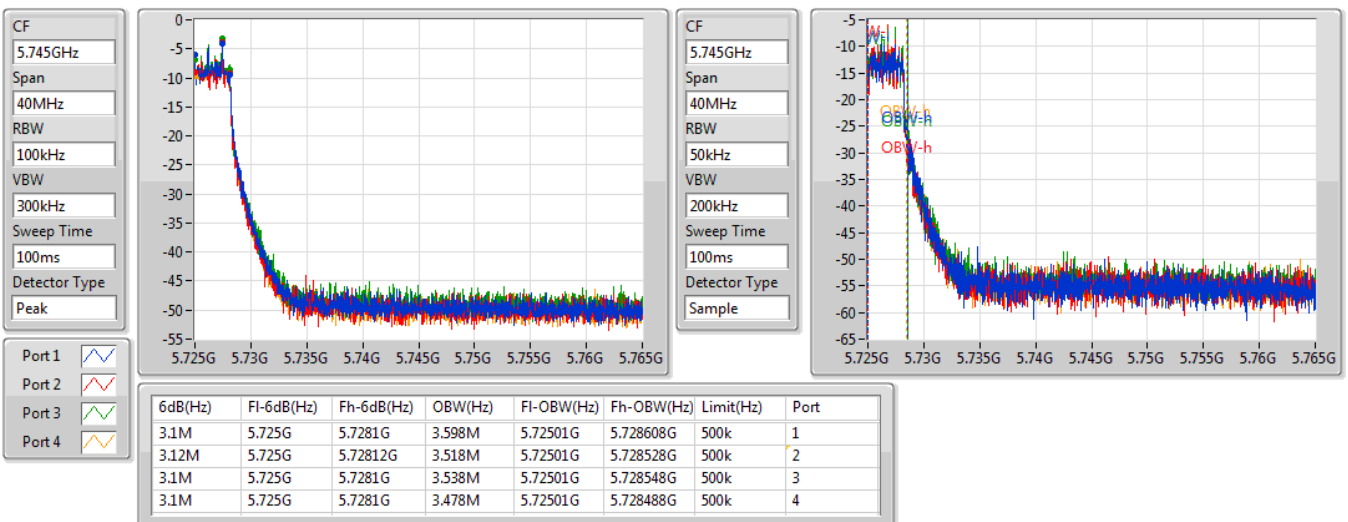

802.11ac VHT80\_Nss1,(MCS0)\_4TX

EBW

5690MHz Straddle 5.47-5.725GHz

08/11/2019

802.11ac VHT80\_Nss1,(MCS0)\_4TX

EBW

5690MHz Straddle 5.725-5.85GHz

08/11/2019