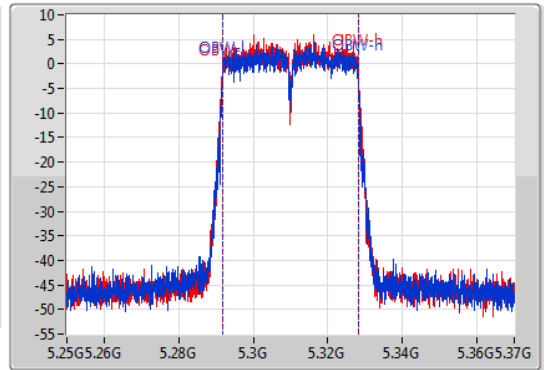

EBW

5310MHz

07/11/2019

CF  
5.31GHz  
Span  
120MHz  
RBW  
500kHz  
VBW  
2MHz  
Sweep Time  
100ms  
Detector Type  
Peak  
Port 1  
Port 2

CF  
5.31GHz  
Span  
120MHz  
RBW  
500kHz  
VBW  
2MHz  
Sweep Time  
100ms  
Detector Type  
Sample