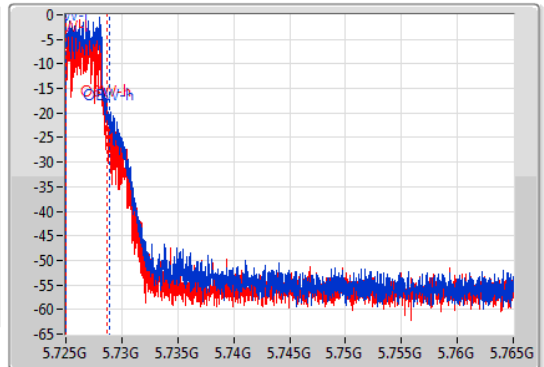

EBW

5720MHz Straddle 5.725-5.85GHz

06/11/2019

CF  
5.745GHz  
Span  
40MHz  
RBW  
100kHz  
VBW  
300kHz  
Sweep Time  
100ms  
Detector Type  
Peak  
Port 1  
Port 2

CF  
5.745GHz  
Span  
40MHz  
RBW  
50kHz  
VBW  
200kHz  
Sweep Time  
100ms  
Detector Type  
Sample