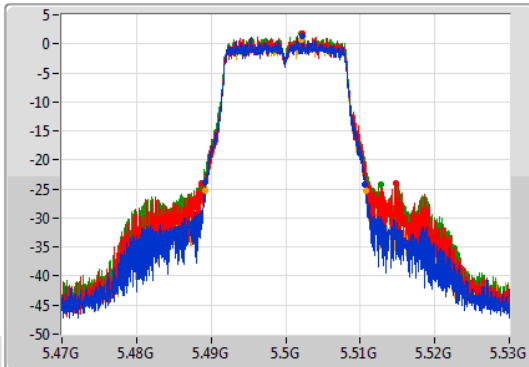

802.11a_Nss1,(6Mbps)_4TX

EBW

5500MHz

07/11/2019

CF
5.5GHz
Span
60MHz
RBW
300kHz
VBW
1MHz
Sweep Time
100ms
Detector Type
Peak

CF
5.5GHz
Span
60MHz
RBW
200kHz
VBW
1MHz
Sweep Time
100ms
Detector Type
Sample