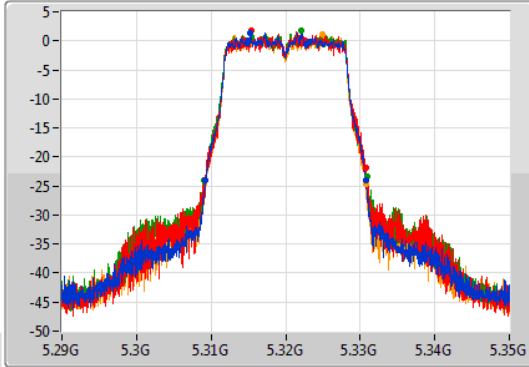

802.11a_Nss1,(6Mbps)_4TX

EBW

5320MHz

07/11/2019

CF
5.32GHz
Span
60MHz
RBW
300kHz
VBW
1MHz
Sweep Time
100ms
Detector Type
Peak

CF
5.32GHz
Span
60MHz
RBW
200kHz
VBW
1MHz
Sweep Time
100ms
Detector Type
Sample