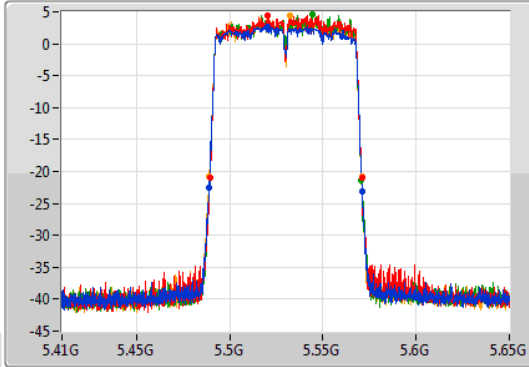

802.11ac VHT80_Nss1,(MCS0)_4TX

EBW

5530MHz

08/11/2019

CF
5.53GHz
Span
240MHz
RBW
1MHz
VBW
3MHz
Sweep Time
100ms
Detector Type
Peak

CF
5.53GHz
Span
240MHz
RBW
1MHz
VBW
3MHz
Sweep Time
100ms
Detector Type
Sample