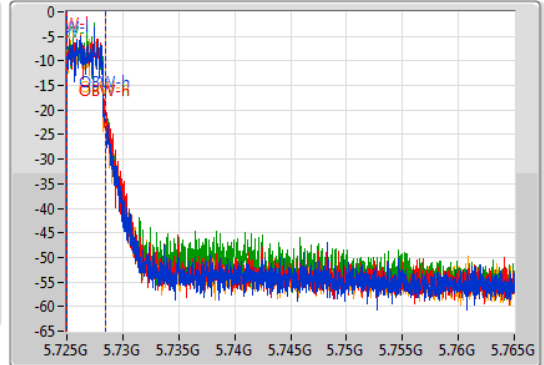

802.11ac VHT40\_Nss4,(MCS0)\_4TX

EBW

5710MHz Straddle 5.725-5.85GHz

05/11/2019

CF  
5.745GHz  
Span  
40MHz  
RBW  
100kHz  
VBW  
300kHz  
Sweep Time  
100ms  
Detector Type  
Peak

CF  
5.745GHz  
Span  
40MHz  
RBW  
50kHz  
VBW  
200kHz  
Sweep Time  
100ms  
Detector Type  
Sample