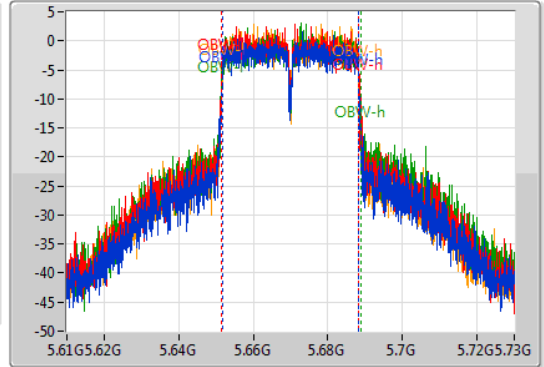

802.11ac VHT40\_Nss1,(MCS0)\_4TX

EBW

5670MHz

08/11/2019

CF: 5.67GHz  
 Span: 120MHz  
 RBW: 1MHz  
 VBW: 3MHz  
 Sweep Time: 100ms  
 Detector Type: Peak

CF: 5.67GHz  
 Span: 120MHz  
 RBW: 500kHz  
 VBW: 2MHz  
 Sweep Time: 100ms  
 Detector Type: Sample