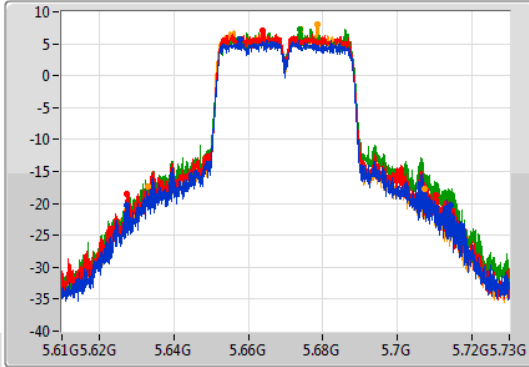

802.11ac VHT40_Nss1,(MCS0)_4TX

EBW

5670MHz

08/11/2019

CF: 5.67GHz
Span: 120MHz
RBW: 1MHz
VBW: 3MHz
Sweep Time: 100ms
Detector Type: Peak

CF: 5.67GHz
Span: 120MHz
RBW: 500kHz
VBW: 2MHz
Sweep Time: 100ms
Detector Type: Sample