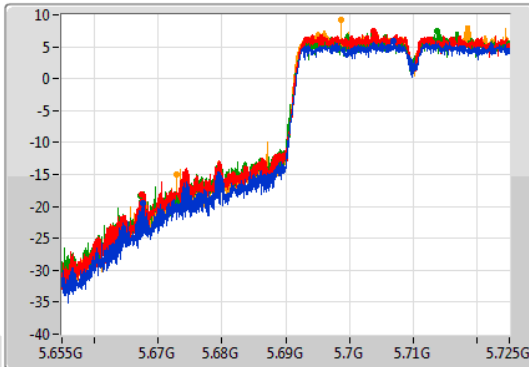

802.11ac VHT40_Nss1,(MCS0)_4TX

EBW

5710MHz Straddle 5.47-5.725GHz

08/11/2019

CF: 5.69GHz
Span: 70MHz
RBW: 1MHz
VBW: 3MHz
Sweep Time: 100ms
Detector Type: Peak

CF: 5.69GHz
Span: 70MHz
RBW: 500kHz
VBW: 2MHz
Sweep Time: 100ms
Detector Type: Sample