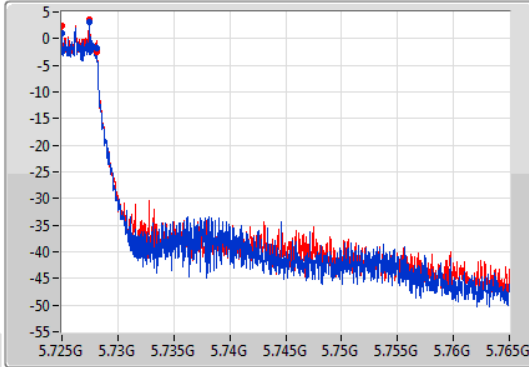

EBW

5710MHz Straddle 5.725-5.85GHz

07/11/2019

CF  
5.745GHz  
Span  
40MHz  
RBW  
100kHz  
VBW  
300kHz  
Sweep Time  
100ms  
Detector Type  
Peak  
Port 1  
Port 2

CF  
5.745GHz  
Span  
40MHz  
RBW  
50kHz  
VBW  
200kHz  
Sweep Time  
100ms  
Detector Type  
Sample