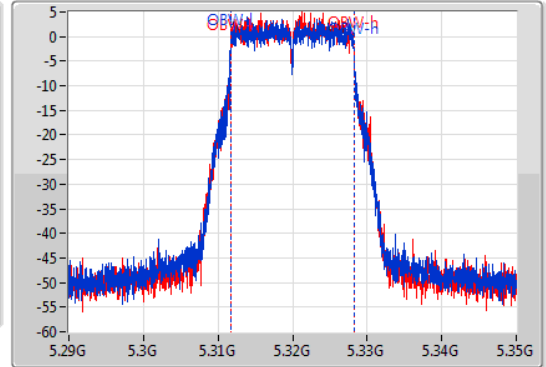

EBW

5320MHz

06/11/2019

CF  
5.32GHz  
Span  
60MHz  
RBW  
300kHz  
VBW  
1MHz  
Sweep Time  
100ms  
Detector Type  
Peak

CF  
5.32GHz  
Span  
60MHz  
RBW  
200kHz  
VBW  
1MHz  
Sweep Time  
100ms  
Detector Type  
Sample