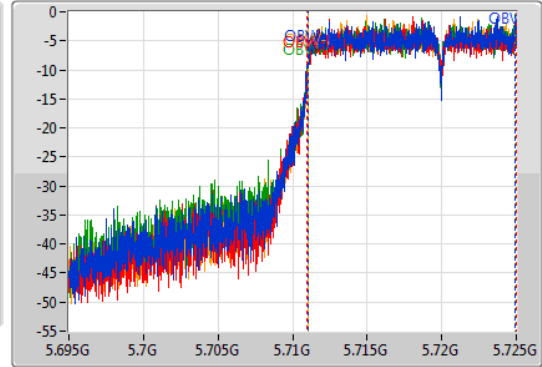

802.11ac VHT20\_Nss1,(MCS0)\_4TX

EBW

5720MHz Straddle 5.47-5.725GHz

07/11/2019

CF  
5.71GHz  
Span  
30MHz  
RBW  
200kHz  
VBW  
1MHz  
Sweep Time  
100ms  
Detector Type  
Peak

CF  
5.71GHz  
Span  
30MHz  
RBW  
200kHz  
VBW  
1MHz  
Sweep Time  
100ms  
Detector Type  
Sample