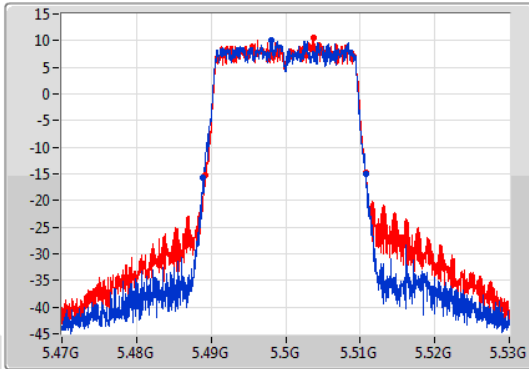

EBW

5500MHz

06/11/2019

CF: 5.5GHz  
 Span: 60MHz  
 RBW: 300kHz  
 VBW: 1MHz  
 Sweep Time: 100ms  
 Detector Type: Peak  
 Port 1: [Waveform icon]  
 Port 2: [Waveform icon]

CF: 5.5GHz  
 Span: 60MHz  
 RBW: 200kHz  
 VBW: 1MHz  
 Sweep Time: 100ms  
 Detector Type: Sample