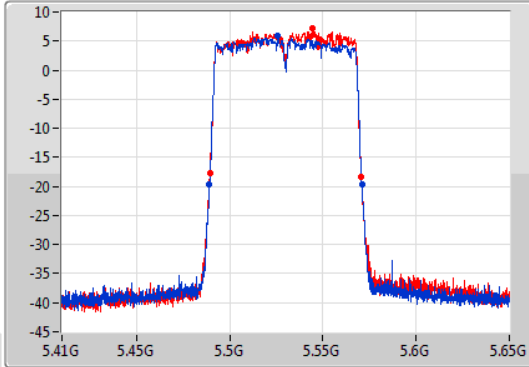

802.11ac VHT80_Nss2,(MCS0)_2TX

EBW

5530MHz

07/11/2019

CF
5.53GHz
Span
240MHz
RBW
1MHz
VBW
3MHz
Sweep Time
100ms
Detector Type
Peak

CF
5.53GHz
Span
240MHz
RBW
1MHz
VBW
3MHz
Sweep Time
100ms
Detector Type
Sample