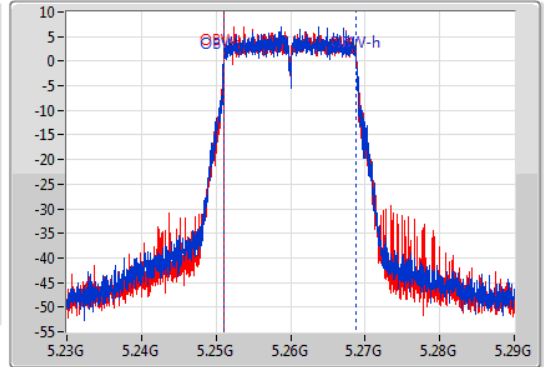

EBW

5260MHz

06/11/2019

CF  
5.26GHz  
Span  
60MHz  
RBW  
300kHz  
VBW  
1MHz  
Sweep Time  
100ms  
Detector Type  
Peak

CF  
5.26GHz  
Span  
60MHz  
RBW  
200kHz  
VBW  
1MHz  
Sweep Time  
100ms  
Detector Type  
Sample