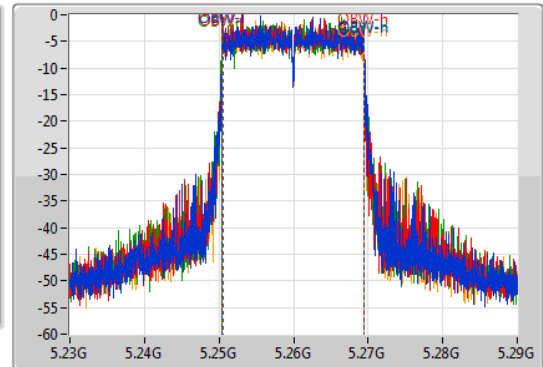

802.11ax HEW20\_Nss1,(MCS0)\_4TX

EBW

5260MHz

07/11/2019

CF  
5.26GHz  
Span  
60MHz  
RBW  
300kHz  
VBW  
1MHz  
Sweep Time  
100ms  
Detector Type  
Peak

CF  
5.26GHz  
Span  
60MHz  
RBW  
200kHz  
VBW  
1MHz  
Sweep Time  
100ms  
Detector Type  
Sample