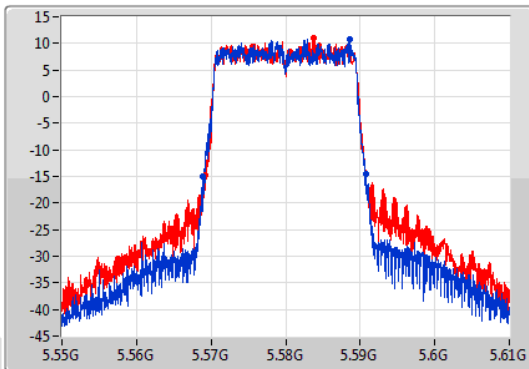

EBW

5580MHz

06/11/2019

CF: 5.58GHz  
 Span: 60MHz  
 RBW: 300kHz  
 VBW: 1MHz  
 Sweep Time: 100ms  
 Detector Type: Peak  
 Port 1: [Waveform icon]  
 Port 2: [Waveform icon]

CF: 5.58GHz  
 Span: 60MHz  
 RBW: 200kHz  
 VBW: 1MHz  
 Sweep Time: 100ms  
 Detector Type: Sample