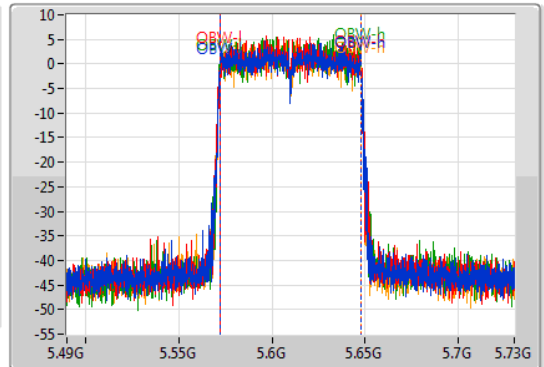

802.11ac VHT80\_Nss1,(MCS0)\_4TX

EBW

5610MHz

08/11/2019

CF  
5.61GHz  
Span  
240MHz  
RBW  
1MHz  
VBW  
3MHz  
Sweep Time  
100ms  
Detector Type  
Peak

CF  
5.61GHz  
Span  
240MHz  
RBW  
1MHz  
VBW  
3MHz  
Sweep Time  
100ms  
Detector Type  
Sample