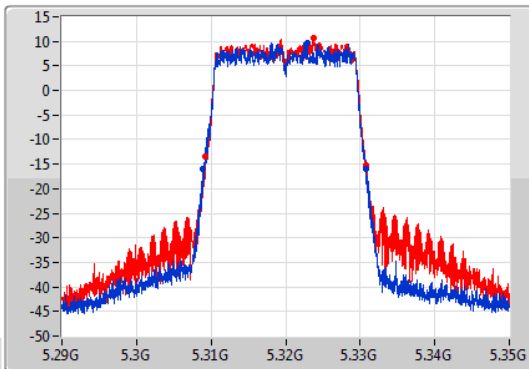

CF
5.32GHz
Span
60MHz
RBW
200kHz
VBW
1MHz
Sweep Time
100ms
Detector Type
Sample