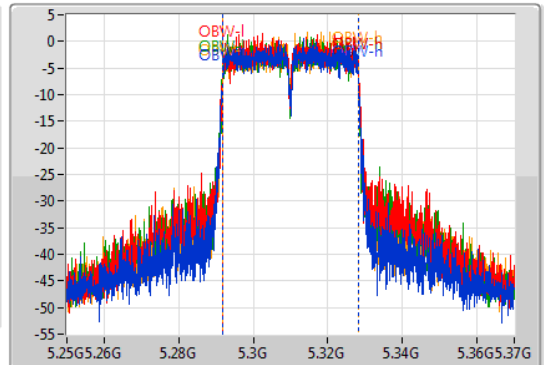

802.11ac VHT40\_Nss1,(MCS0)\_4TX

EBW

5310MHz

08/11/2019

CF  
5.31GHz  
Span  
120MHz  
RBW  
500kHz  
VBW  
2MHz  
Sweep Time  
100ms  
Detector Type  
Peak

CF  
5.31GHz  
Span  
120MHz  
RBW  
500kHz  
VBW  
2MHz  
Sweep Time  
100ms  
Detector Type  
Sample