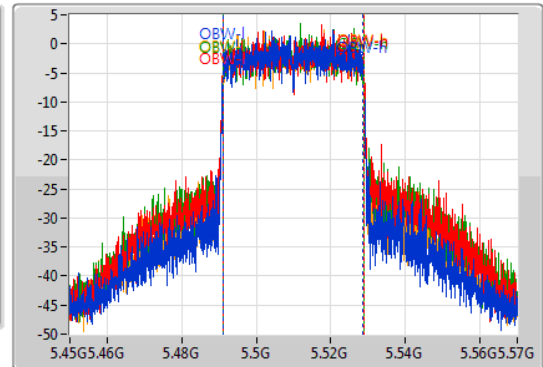

Port 1: [Waveform icon]  
 Port 2: [Waveform icon]  
 Port 3: [Waveform icon]  
 Port 4: [Waveform icon]

26dB(Hz)	Fl-26dB(Hz)	Fh-26dB(Hz)	OBW(Hz)	Fl-OBW(Hz)	Fh-OBW(Hz)	Limit(Hz)	Port
44.52M	5.4893G	5.53382G	37.541M	5.491169G	5.528711G	Inf	1
64.5M	5.48438G	5.54888G	37.841M	5.491109G	5.528951G	Inf	2
76.5M	5.47262G	5.54912G	37.781M	5.491049G	5.528831G	Inf	3
49.5M	5.48984G	5.53934G	37.721M	5.491049G	5.528771G	Inf	4