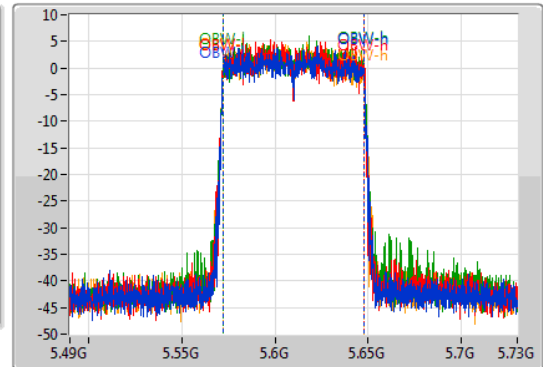

802.11ac VHT80\_Nss4,(MCS0)\_4TX

EBW

5610MHz

05/11/2019

CF  
5.61GHz  
Span  
240MHz  
RBW  
1MHz  
VBW  
3MHz  
Sweep Time  
100ms  
Detector Type  
Peak

CF  
5.61GHz  
Span  
240MHz  
RBW  
1MHz  
VBW  
3MHz  
Sweep Time  
100ms  
Detector Type  
Sample