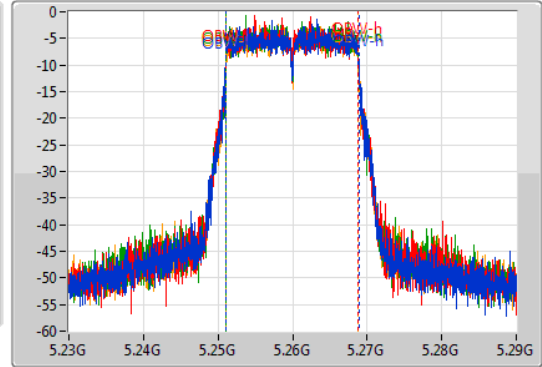

802.11ac VHT20\_Nss1,(MCS0)\_4TX

EBW

5260MHz

07/11/2019

CF  
5.26GHz  
Span  
60MHz  
RBW  
300kHz  
VBW  
1MHz  
Sweep Time  
100ms  
Detector Type  
Peak

CF  
5.26GHz  
Span  
60MHz  
RBW  
200kHz  
VBW  
1MHz  
Sweep Time  
100ms  
Detector Type  
Sample