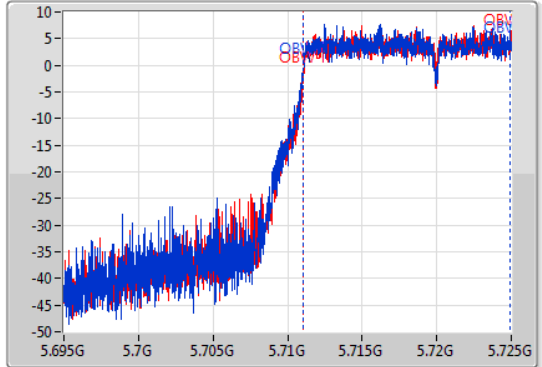

EBW

5720MHz Straddle 5.47-5.725GHz

07/11/2019

CF  
5.71GHz  
Span  
30MHz  
RBW  
200kHz  
VBW  
1MHz  
Sweep Time  
100ms  
Detector Type  
Peak

CF  
5.71GHz  
Span  
30MHz  
RBW  
200kHz  
VBW  
1MHz  
Sweep Time  
100ms  
Detector Type  
Sample