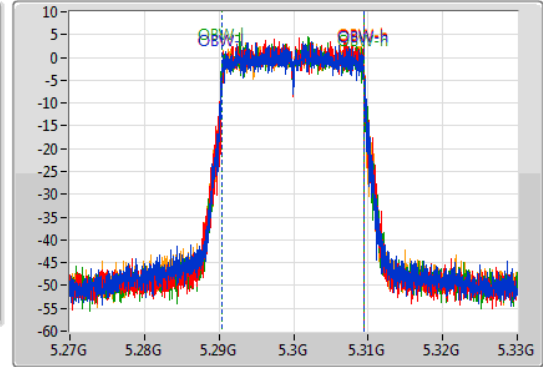

802.11ax HEW20\_Nss4,(MCS0)\_4TX

EBW

5300MHz

05/11/2019

CF: 5.3GHz  
 Span: 60MHz  
 RBW: 300kHz  
 VBW: 1MHz  
 Sweep Time: 100ms  
 Detector Type: Peak

CF: 5.3GHz  
 Span: 60MHz  
 RBW: 200kHz  
 VBW: 1MHz  
 Sweep Time: 100ms  
 Detector Type: Sample