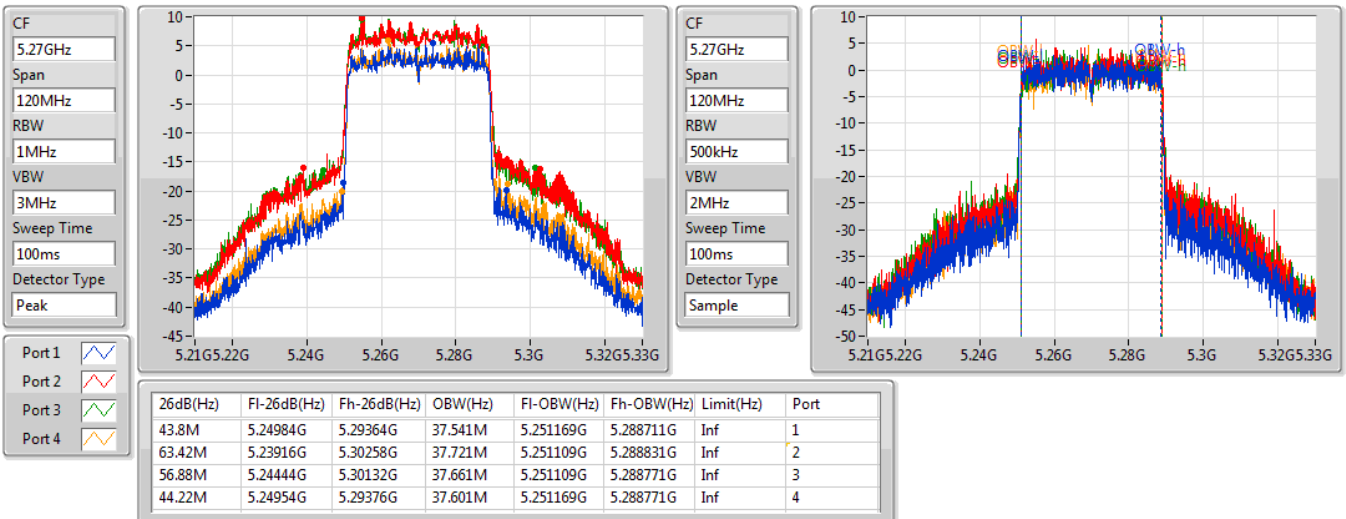

5270MHz

07/11/2019