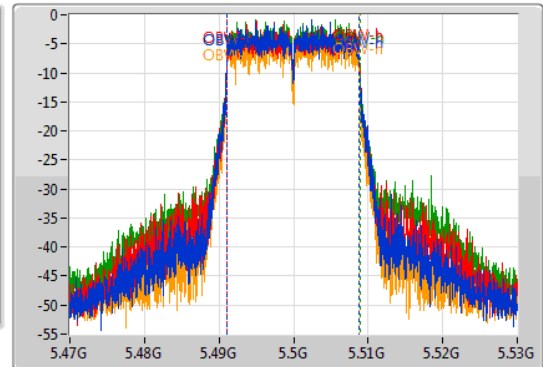

802.11ac VHT20\_Nss1,(MCS0)\_4TX

EBW

5500MHz

07/11/2019

CF: 5.5GHz  
 Span: 60MHz  
 RBW: 300kHz  
 VBW: 1MHz  
 Sweep Time: 100ms  
 Detector Type: Peak

CF: 5.5GHz  
 Span: 60MHz  
 RBW: 200kHz  
 VBW: 1MHz  
 Sweep Time: 100ms  
 Detector Type: Sample