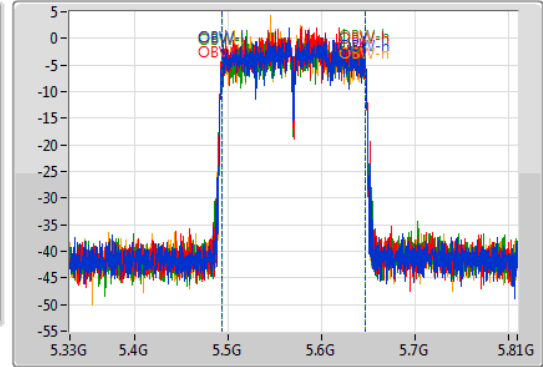

802.11ac VHT160\_Nss1,(MCS0)\_4TX

EBW

5570MHz

08/11/2019

CF  
5.57GHz  
Span  
480MHz  
RBW  
2MHz  
VBW  
10MHz  
Sweep Time  
100ms  
Detector Type  
Peak

CF  
5.57GHz  
Span  
480MHz  
RBW  
2MHz  
VBW  
10MHz  
Sweep Time  
100ms  
Detector Type  
Sample