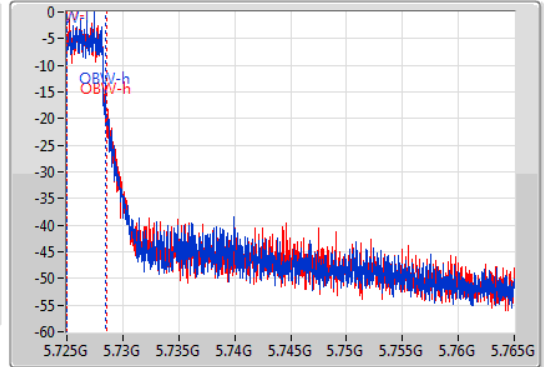

EBW

5710MHz Straddle 5.725-5.85GHz

07/11/2019

CF  
5.745GHz  
Span  
40MHz  
RBW  
100kHz  
VBW  
300kHz  
Sweep Time  
100ms  
Detector Type  
Peak  
Port 1  
Port 2

CF  
5.745GHz  
Span  
40MHz  
RBW  
50kHz  
VBW  
200kHz  
Sweep Time  
100ms  
Detector Type  
Sample