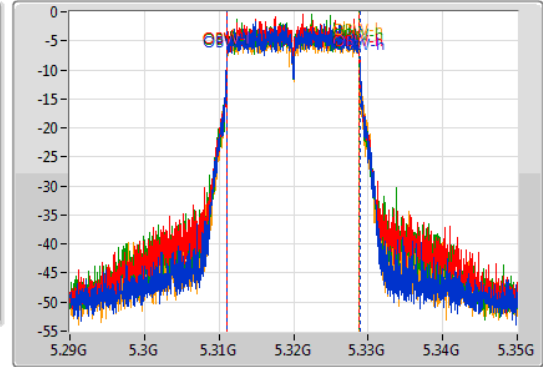

802.11ac VHT20\_Nss1,(MCS0)\_4TX

EBW

5320MHz

07/11/2019

CF: 5.32GHz  
 Span: 60MHz  
 RBW: 300kHz  
 VBW: 1MHz  
 Sweep Time: 100ms  
 Detector Type: Peak

CF: 5.32GHz  
 Span: 60MHz  
 RBW: 200kHz  
 VBW: 1MHz  
 Sweep Time: 100ms  
 Detector Type: Sample