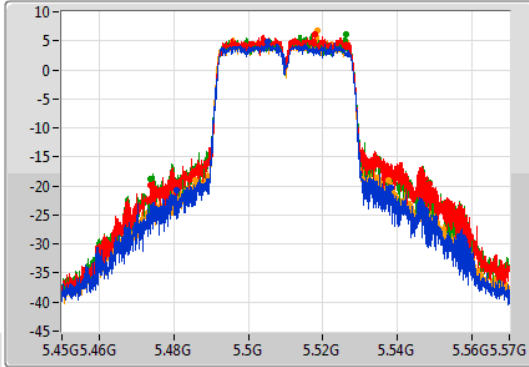

802.11ac VHT40_Nss1,(MCS0)_4TX

EBW

5510MHz

08/11/2019

CF
5.51GHz
Span
120MHz
RBW
1MHz
VBW
3MHz
Sweep Time
100ms
Detector Type
Peak

CF
5.51GHz
Span
120MHz
RBW
500kHz
VBW
2MHz
Sweep Time
100ms
Detector Type
Sample