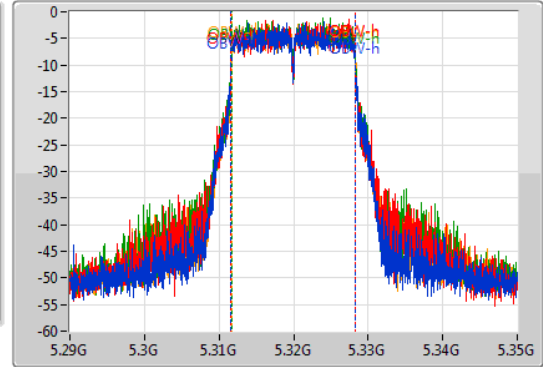

802.11a_Nss1,(6Mbps)_4TX

EBW

5320MHz

07/11/2019

CF
5.32GHz
Span
60MHz
RBW
300kHz
VBW
1MHz
Sweep Time
100ms
Detector Type
Peak

CF
5.32GHz
Span
60MHz
RBW
200kHz
VBW
1MHz
Sweep Time
100ms
Detector Type
Sample

Port 1
Port 2
Port 3
Port 4

26dB(Hz)	Fl-26dB(Hz)	Fh-26dB(Hz)	OBW(Hz)	Fl-OBW(Hz)	Fh-OBW(Hz)	Limit(Hz)	Port
21.54M	5.30923G	5.33077G	16.612M	5.311634G	5.328246G	Inf	1
21.51M	5.30923G	5.33074G	16.642M	5.311634G	5.328276G	Inf	2
21.87M	5.30902G	5.33089G	16.642M	5.311664G	5.328306G	Inf	3
21.54M	5.30929G	5.33083G	16.612M	5.311664G	5.328276G	Inf	4

802.11a_Nss1,(6Mbps)_4TX

EBW

5500MHz

07/11/2019

CF
5.5GHz
Span
60MHz
RBW
300kHz
VBW
1MHz
Sweep Time
100ms
Detector Type
Peak

CF
5.5GHz
Span
60MHz
RBW
200kHz
VBW
1MHz
Sweep Time
100ms
Detector Type
Sample

Port 1
Port 2
Port 3
Port 4

26dB(Hz)	Fl-26dB(Hz)	Fh-26dB(Hz)	OBW(Hz)	Fl-OBW(Hz)	Fh-OBW(Hz)	Limit(Hz)	Port
21.39M	5.48929G	5.51068G	16.582M	5.491634G	5.508216G	Inf	1
26.16M	5.48869G	5.51485G	16.642M	5.491634G	5.508276G	Inf	2
24M	5.48872G	5.51272G	16.642M	5.491634G	5.508276G	Inf	3
21.66M	5.48917G	5.51083G	16.582M	5.491664G	5.508246G	Inf	4