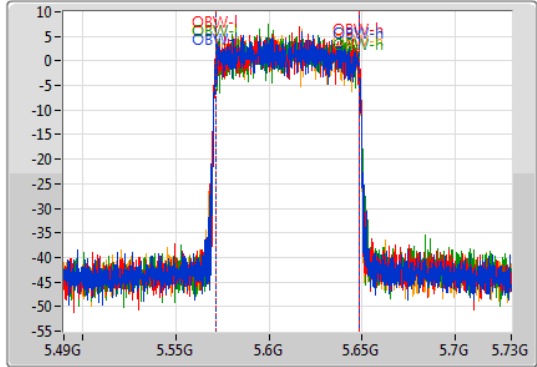

802.11ax HEW80\_Nss1,(MCS0)\_4TX

EBW

5610MHz

08/11/2019

CF  
5.61GHz  
Span  
240MHz  
RBW  
1MHz  
VBW  
3MHz  
Sweep Time  
100ms  
Detector Type  
Peak

CF  
5.61GHz  
Span  
240MHz  
RBW  
1MHz  
VBW  
3MHz  
Sweep Time  
100ms  
Detector Type  
Sample