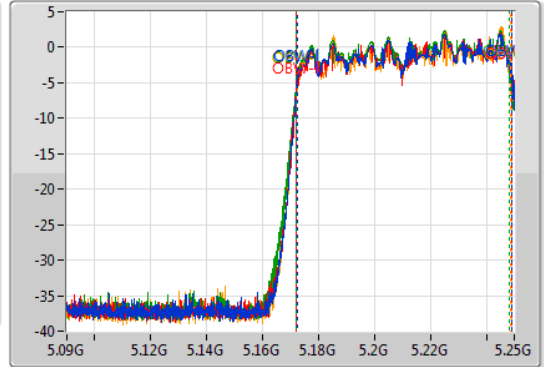

802.11ac VHT160\_Nss1,(MCS0)\_4TX

EBW

5250MHz Straddle 5.15-5.25GHz

04/12/2019

CF  
5.17GHz  
Span  
160MHz  
RBW  
3MHz  
VBW  
10MHz  
Sweep Time  
100ms  
Detector Type  
Peak

CF  
5.17GHz  
Span  
160MHz  
RBW  
2MHz  
VBW  
10MHz  
Sweep Time  
100ms  
Detector Type  
Peak