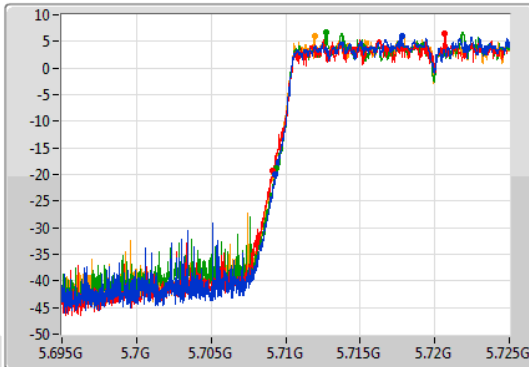

802.11ax HEW20_Nss4,(MCS0)_4TX

EBW

5720MHz Straddle 5.47-5.725GHz

05/11/2019

CF
5.71GHz
Span
30MHz
RBW
200kHz
VBW
1MHz
Sweep Time
100ms
Detector Type
Peak

CF
5.71GHz
Span
30MHz
RBW
200kHz
VBW
1MHz
Sweep Time
100ms
Detector Type
Sample