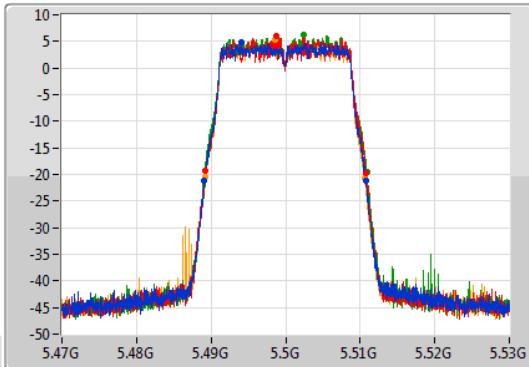

802.11ac VHT20_Nss4,(MCS0)_4TX

EBW

5500MHz

05/11/2019

CF
5.5GHz
Span
60MHz
RBW
300kHz
VBW
1MHz
Sweep Time
100ms
Detector Type
Peak

CF
5.5GHz
Span
60MHz
RBW
200kHz
VBW
1MHz
Sweep Time
100ms
Detector Type
Sample