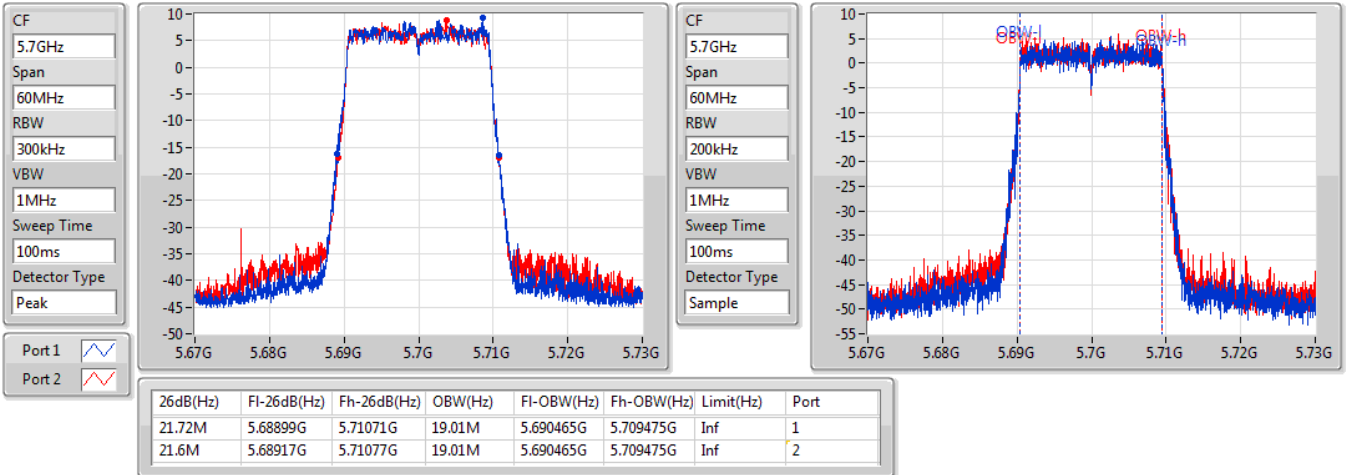

802.11ax HEW20_Nss2,(MCS0)_2TX

EBW

5700MHz

06/11/2019