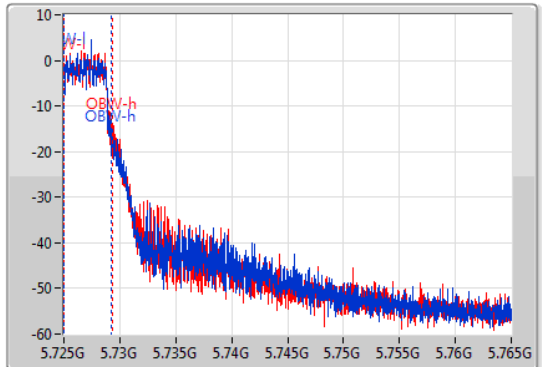

EBW

5720MHz Straddle 5.725-5.85GHz

07/11/2019

CF  
5.745GHz  
Span  
40MHz  
RBW  
100kHz  
VBW  
300kHz  
Sweep Time  
100ms  
Detector Type  
Peak

CF  
5.745GHz  
Span  
40MHz  
RBW  
50kHz  
VBW  
200kHz  
Sweep Time  
100ms  
Detector Type  
Sample