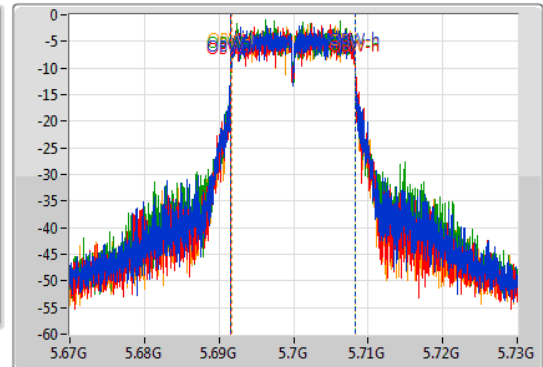

802.11a\_Nss1,(6Mbps)\_4TX

EBW

5700MHz

07/11/2019

CF: 5.7GHz  
 Span: 60MHz  
 RBW: 300kHz  
 VBW: 1MHz  
 Sweep Time: 100ms  
 Detector Type: Peak

CF: 5.7GHz  
 Span: 60MHz  
 RBW: 200kHz  
 VBW: 1MHz  
 Sweep Time: 100ms  
 Detector Type: Sample