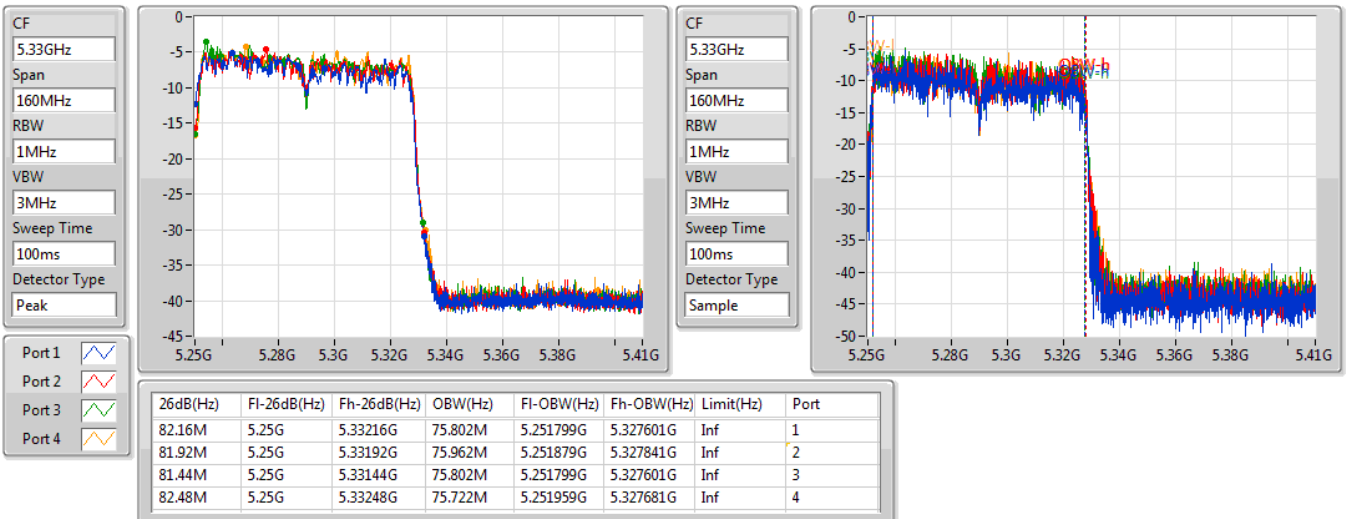

802.11ac VHT160\_Nss4,(MCS0)\_4TX

EBW

5250MHz Straddle 5.15-5.25GHz

04/12/2019

802.11ac VHT160\_Nss4,(MCS0)\_4TX

EBW

5250MHz Straddle 5.25-5.35GHz

06/11/2019