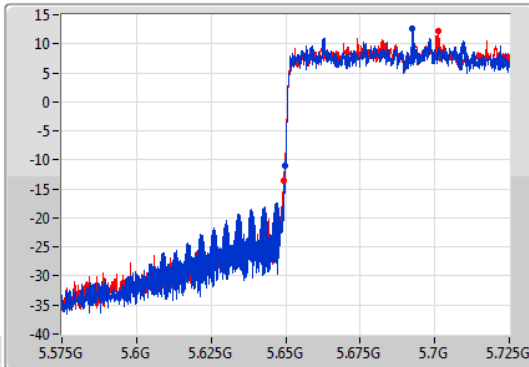

CF
5.65GHz
Span
150MHz
RBW
1MHz
VBW
3MHz
Sweep Time
100ms
Detector Type
Sample