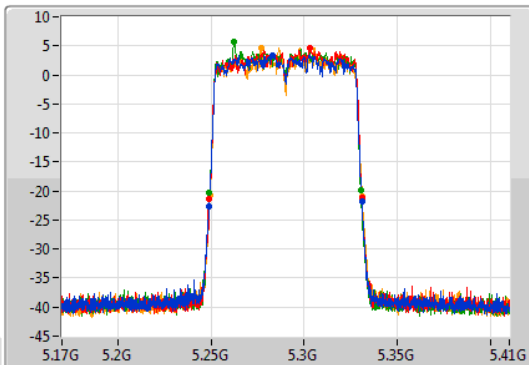

5290MHz

05/11/2019

CF
5.29GHz
Span
240MHz
RBW
1MHz
VBW
3MHz
Sweep Time
100ms
Detector Type
Peak

CF
5.29GHz
Span
240MHz
RBW
1MHz
VBW
3MHz
Sweep Time
100ms
Detector Type
Sample