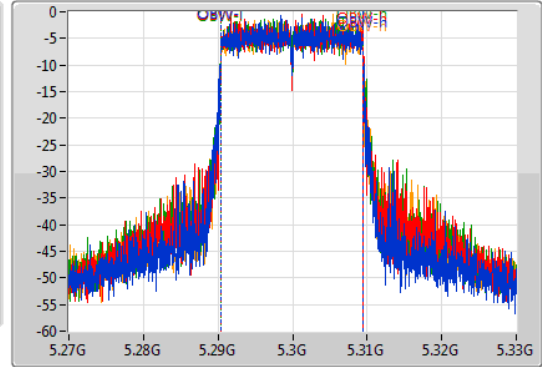

802.11ax HEW20\_Nss1,(MCS0)\_4TX

EBW

5300MHz

07/11/2019

CF  
5.3GHz  
Span  
60MHz  
RBW  
300kHz  
VBW  
1MHz  
Sweep Time  
100ms  
Detector Type  
Peak

CF  
5.3GHz  
Span  
60MHz  
RBW  
200kHz  
VBW  
1MHz  
Sweep Time  
100ms  
Detector Type  
Sample