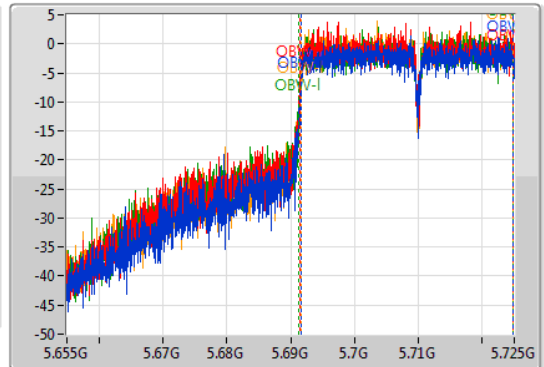

802.11ac VHT40\_Nss1,(MCS0)\_4TX

EBW

5710MHz Straddle 5.47-5.725GHz

08/11/2019

CF: 5.69GHz  
 Span: 70MHz  
 RBW: 1MHz  
 VBW: 3MHz  
 Sweep Time: 100ms  
 Detector Type: Peak

CF: 5.69GHz  
 Span: 70MHz  
 RBW: 500kHz  
 VBW: 2MHz  
 Sweep Time: 100ms  
 Detector Type: Sample