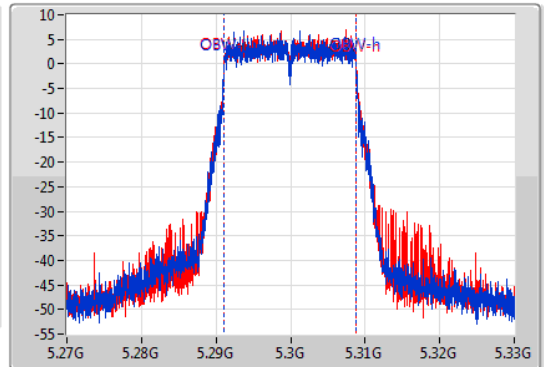

EBW

5300MHz

06/11/2019

CF  
5.3GHz  
Span  
60MHz  
RBW  
300kHz  
VBW  
1MHz  
Sweep Time  
100ms  
Detector Type  
Peak

CF  
5.3GHz  
Span  
60MHz  
RBW  
200kHz  
VBW  
1MHz  
Sweep Time  
100ms  
Detector Type  
Sample