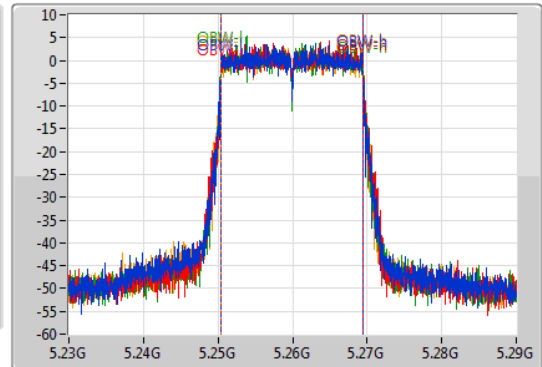

802.11ax HEW20\_Nss4,(MCS0)\_4TX

EBW

5260MHz

05/11/2019

CF  
5.26GHz  
Span  
60MHz  
RBW  
300kHz  
VBW  
1MHz  
Sweep Time  
100ms  
Detector Type  
Peak

CF  
5.26GHz  
Span  
60MHz  
RBW  
200kHz  
VBW  
1MHz  
Sweep Time  
100ms  
Detector Type  
Sample