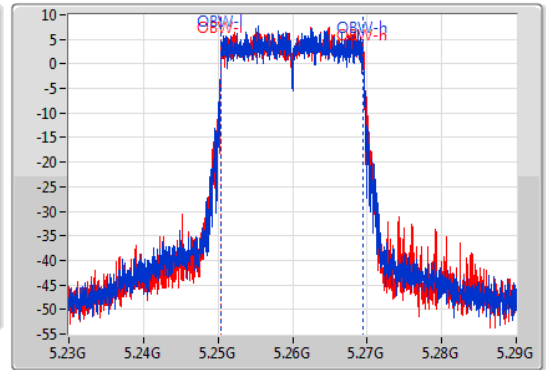

EBW

5260MHz

06/11/2019

CF  
5.26GHz  
Span  
60MHz  
RBW  
300kHz  
VBW  
1MHz  
Sweep Time  
100ms  
Detector Type  
Peak

CF  
5.26GHz  
Span  
60MHz  
RBW  
200kHz  
VBW  
1MHz  
Sweep Time  
100ms  
Detector Type  
Sample