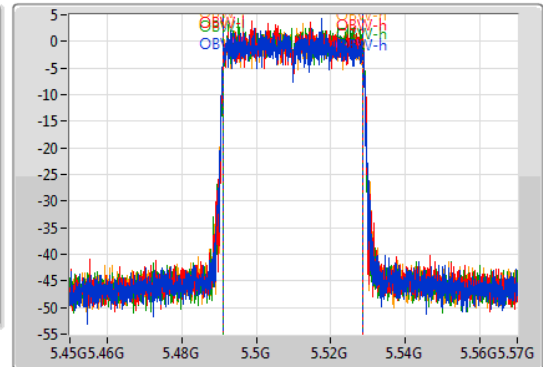

Port 1: [Waveform icon]  
 Port 2: [Waveform icon]  
 Port 3: [Waveform icon]  
 Port 4: [Waveform icon]

26dB(Hz)	Fl-26dB(Hz)	Fh-26dB(Hz)	OBW(Hz)	Fl-OBW(Hz)	Fh-OBW(Hz)	Limit(Hz)	Port
40.14M	5.48978G	5.52992G	37.601M	5.491109G	5.528711G	Inf	1
40.08M	5.48996G	5.53004G	37.481M	5.491229G	5.528711G	Inf	2
39.72M	5.49002G	5.52974G	37.481M	5.491229G	5.528711G	Inf	3
39.96M	5.49002G	5.52998G	37.541M	5.491169G	5.528711G	Inf	4