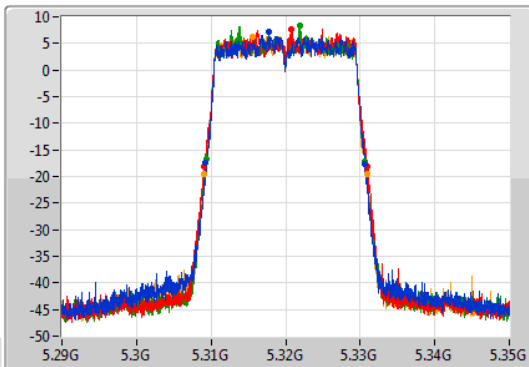

CF: 5.32GHz
Span: 60MHz
RBW: 200kHz
VBW: 1MHz
Sweep Time: 100ms
Detector Type: Sample