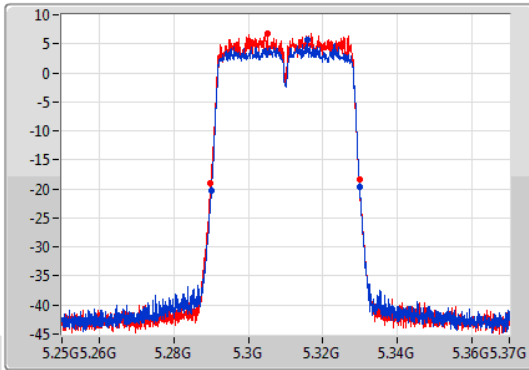

EBW

5310MHz

07/11/2019

CF  
5.31GHz  
Span  
120MHz  
RBW  
500kHz  
VBW  
2MHz  
Sweep Time  
100ms  
Detector Type  
Peak  
Port 1  
Port 2

CF  
5.31GHz  
Span  
120MHz  
RBW  
500kHz  
VBW  
2MHz  
Sweep Time  
100ms  
Detector Type  
Sample