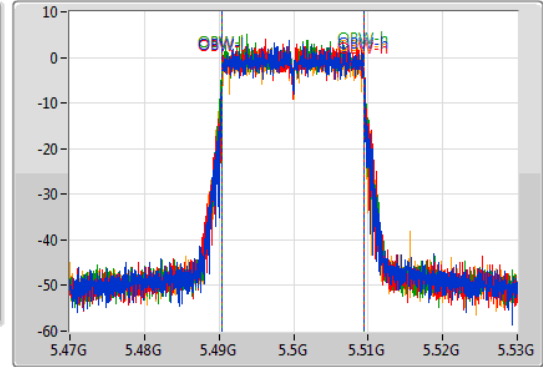

Port 1: [Waveform icon]  
 Port 2: [Waveform icon]  
 Port 3: [Waveform icon]  
 Port 4: [Waveform icon]

26dB(Hz)	Fl-26dB(Hz)	Fh-26dB(Hz)	OBW(Hz)	Fl-OBW(Hz)	Fh-OBW(Hz)	Limit(Hz)	Port
21.45M	5.48932G	5.51077G	18.951M	5.490465G	5.509415G	Inf	1
21.87M	5.48902G	5.51089G	18.981M	5.490465G	5.509445G	Inf	2
21.39M	5.48932G	5.51071G	19.01M	5.490435G	5.509445G	Inf	3
21.84M	5.48902G	5.51086G	18.981M	5.490435G	5.509415G	Inf	4