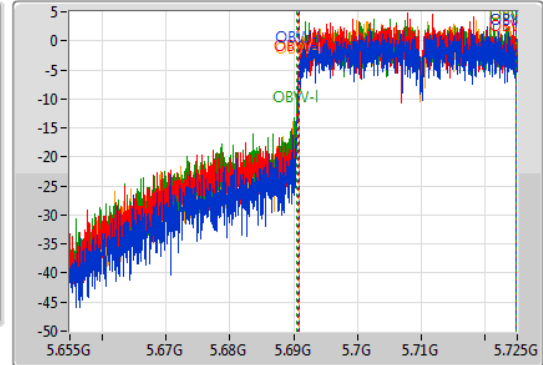

Port 1: [Blue line icon]  
 Port 2: [Red line icon]  
 Port 3: [Green line icon]  
 Port 4: [Orange line icon]

26dB(Hz)	Fl-26dB(Hz)	Fh-26dB(Hz)	OBW(Hz)	Fl-OBW(Hz)	Fh-OBW(Hz)	Limit(Hz)	Port
50.575M	5.674425G	5.725G	33.863M	5.69091G	5.724773G	Inf	1
53.2M	5.6718G	5.725G	34.073M	5.690735G	5.724808G	Inf	2
55.895M	5.669105G	5.725G	34.353M	5.69049G	5.724843G	Inf	3
50.575M	5.674425G	5.725G	33.898M	5.690875G	5.724773G	Inf	4