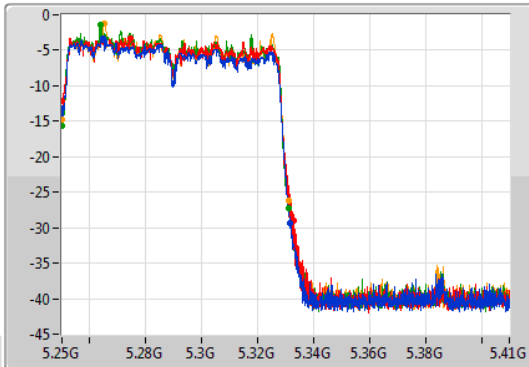

5250MHz Straddle 5.25-5.35GHz

08/11/2019

CF
5.33GHz
Span
160MHz
RBW
1MHz
VBW
3MHz
Sweep Time
100ms
Detector Type
Peak

CF
5.33GHz
Span
160MHz
RBW
1MHz
VBW
3MHz
Sweep Time
100ms
Detector Type
Sample