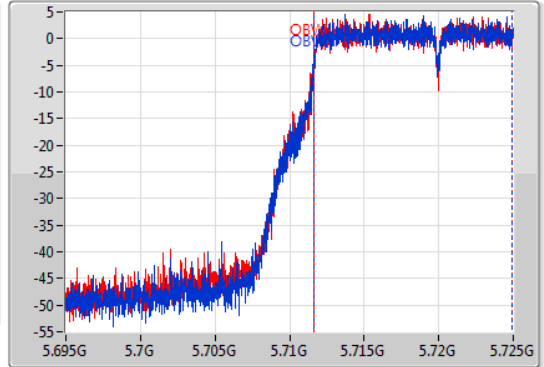

EBW

5720MHz Straddle 5.47-5.725GHz

06/11/2019

CF  
5.71GHz  
Span  
30MHz  
RBW  
200kHz  
VBW  
1MHz  
Sweep Time  
100ms  
Detector Type  
Peak  
Port 1  
Port 2

CF  
5.71GHz  
Span  
30MHz  
RBW  
200kHz  
VBW  
1MHz  
Sweep Time  
100ms  
Detector Type  
Sample