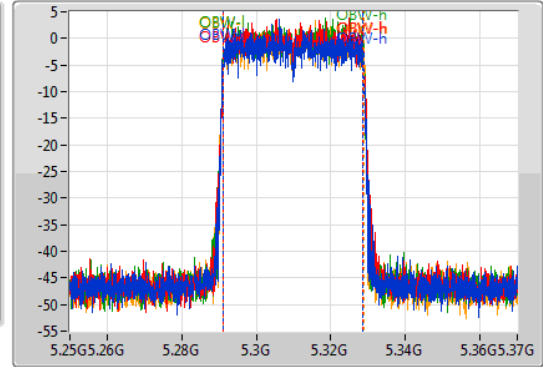

Port 1: [Waveform icon]  
 Port 2: [Waveform icon]  
 Port 3: [Waveform icon]  
 Port 4: [Waveform icon]

26dB(Hz)	Fl-26dB(Hz)	Fh-26dB(Hz)	OBW(Hz)	Fl-OBW(Hz)	Fh-OBW(Hz)	Limit(Hz)	Port
40.2M	5.28978G	5.32998G	37.541M	5.291109G	5.328651G	Inf	1
40.14M	5.29002G	5.33016G	37.481M	5.291229G	5.328711G	Inf	2
39.78M	5.29002G	5.3298G	37.541M	5.291169G	5.328711G	Inf	3
40.08M	5.28996G	5.33004G	37.601M	5.291169G	5.328771G	Inf	4