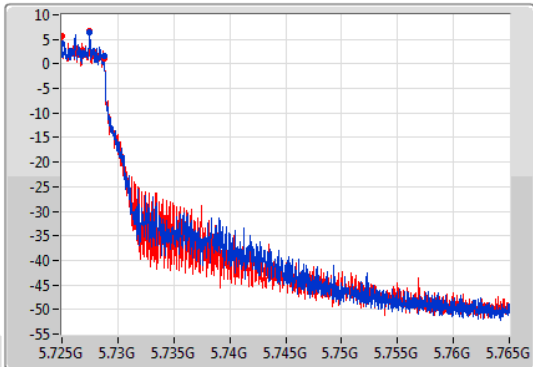

5720MHz Straddle 5.725-5.85GHz

07/11/2019

CF
5.745GHz
Span
40MHz
RBW
100kHz
VBW
300kHz
Sweep Time
100ms
Detector Type
Peak

CF
5.745GHz
Span
40MHz
RBW
50kHz
VBW
200kHz
Sweep Time
100ms
Detector Type
Sample