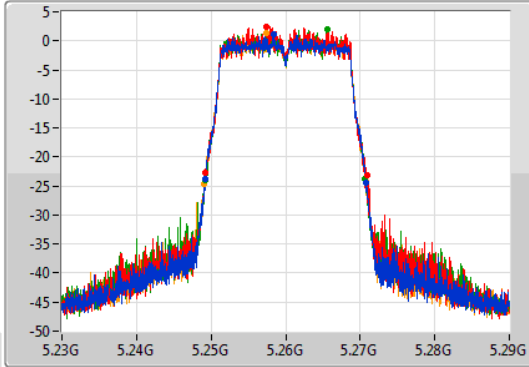

802.11ac VHT20_Nss1,(MCS0)_4TX

EBW

5260MHz

07/11/2019

CF
5.26GHz
Span
60MHz
RBW
300kHz
VBW
1MHz
Sweep Time
100ms
Detector Type
Peak

CF
5.26GHz
Span
60MHz
RBW
200kHz
VBW
1MHz
Sweep Time
100ms
Detector Type
Sample