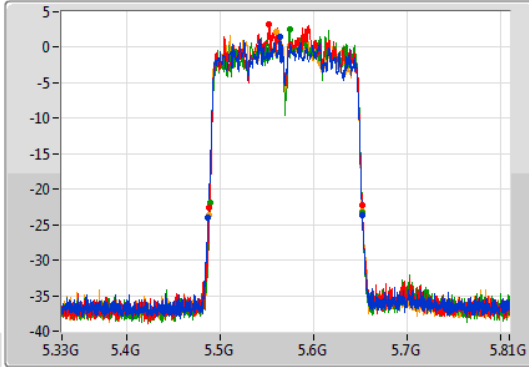

802.11ac VHT160_Nss4,(MCS0)_4TX

EBW

5570MHz

05/11/2019

CF
5.57GHz
Span
480MHz
RBW
2MHz
VBW
10MHz
Sweep Time
100ms
Detector Type
Peak

CF
5.57GHz
Span
480MHz
RBW
2MHz
VBW
10MHz
Sweep Time
100ms
Detector Type
Sample