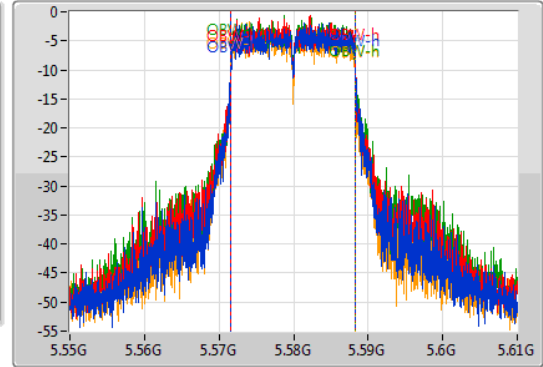

802.11a\_Nss1,(6Mbps)\_4TX

EBW

5580MHz

07/11/2019

CF: 5.58GHz  
 Span: 60MHz  
 RBW: 300kHz  
 VBW: 1MHz  
 Sweep Time: 100ms  
 Detector Type: Peak

CF: 5.58GHz  
 Span: 60MHz  
 RBW: 200kHz  
 VBW: 1MHz  
 Sweep Time: 100ms  
 Detector Type: Sample