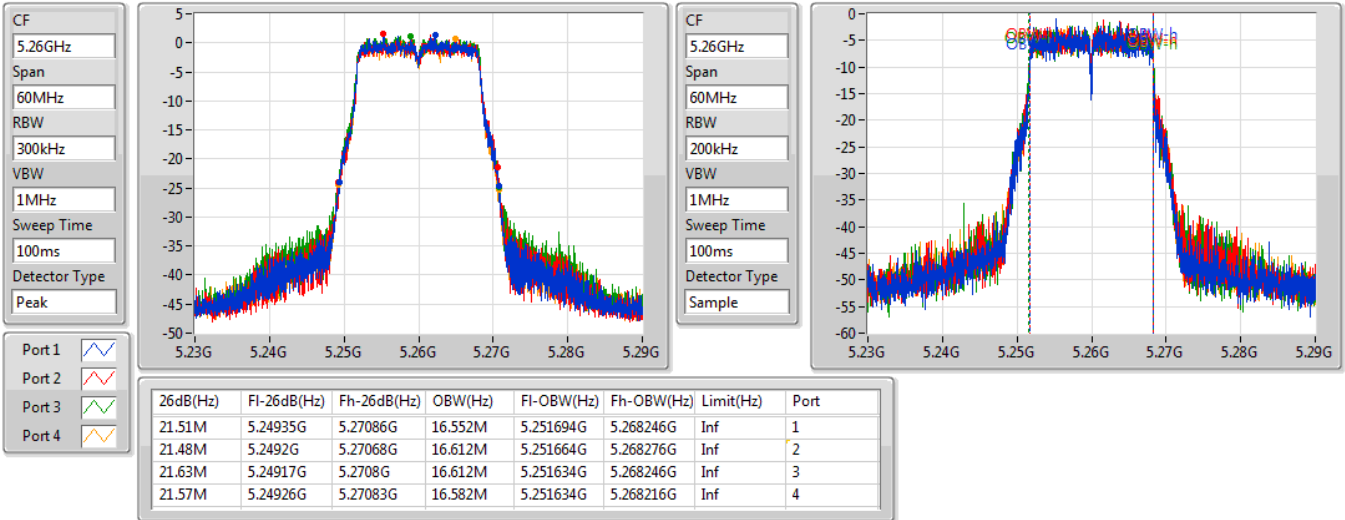

Port X-N dB = Port X 6dB down bandwidth for 5.725-5.85GHz band / 26dB down bandwidth for other band

Port X-OBW = Port X 99% occupied bandwidth;

802.11a\_Nss1,(6Mbps)\_4TX

EBW

5260MHz

07/11/2019

802.11a\_Nss1,(6Mbps)\_4TX