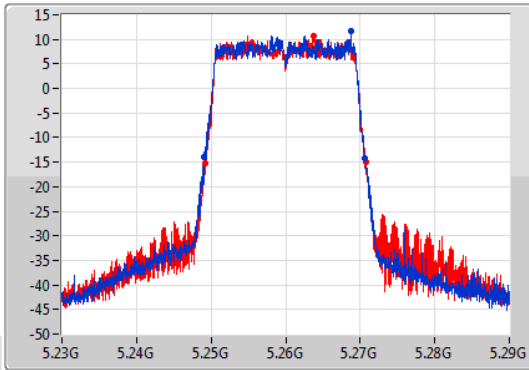

CF
5.26GHz
Span
60MHz
RBW
200kHz
VBW
1MHz
Sweep Time
100ms
Detector Type
Sample