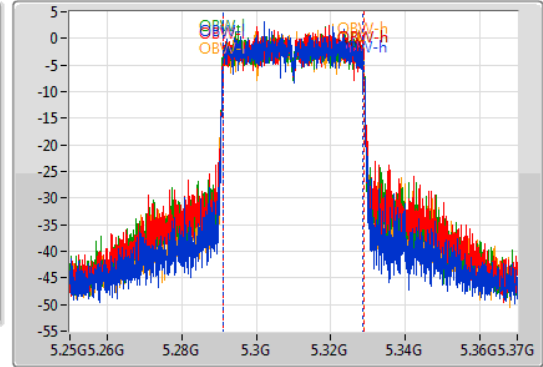

Port 1: [Waveform icon]  
 Port 2: [Waveform icon]  
 Port 3: [Waveform icon]  
 Port 4: [Waveform icon]

26dB(Hz)	Fl-26dB(Hz)	Fh-26dB(Hz)	OBW(Hz)	Fl-OBW(Hz)	Fh-OBW(Hz)	Limit(Hz)	Port
40.14M	5.28996G	5.3301G	37.601M	5.291109G	5.328711G	Inf	1
41.94M	5.28996G	5.3319G	37.601M	5.291169G	5.328771G	Inf	2
44.16M	5.2893G	5.33346G	37.721M	5.291049G	5.328771G	Inf	3
40.08M	5.29002G	5.3301G	37.601M	5.291169G	5.328771G	Inf	4