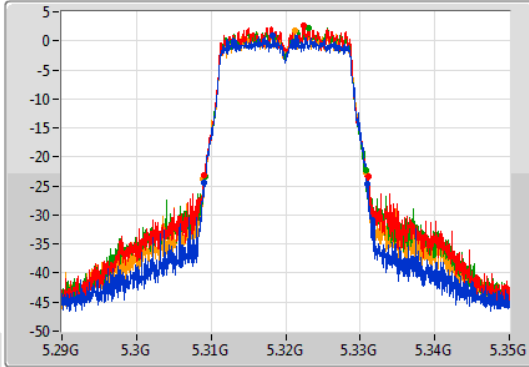

802.11ac VHT20_Nss1,(MCS0)_4TX

EBW

5320MHz

07/11/2019

CF: 5.32GHz
Span: 60MHz
RBW: 300kHz
VBW: 1MHz
Sweep Time: 100ms
Detector Type: Peak

CF: 5.32GHz
Span: 60MHz
RBW: 200kHz
VBW: 1MHz
Sweep Time: 100ms
Detector Type: Sample