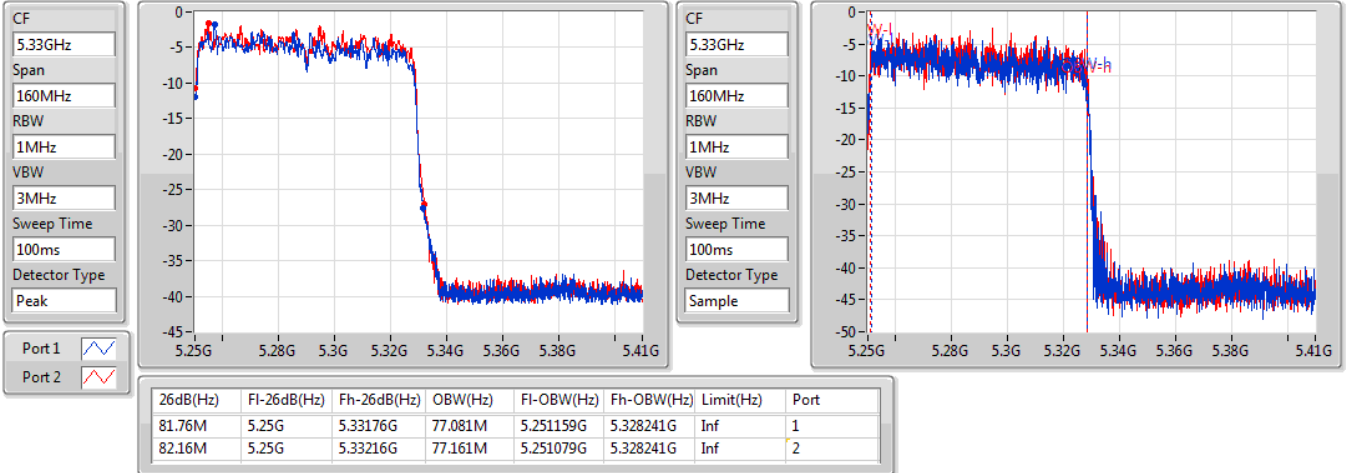

802.11ax HEW160_Nss2,(MCS0)_2TX

EBW

5250MHz Straddle 5.25-5.35GHz

07/11/2019