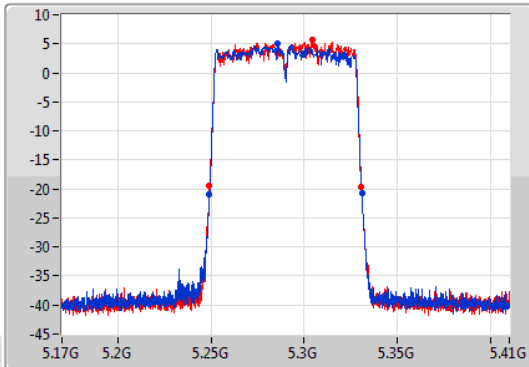

EBW

5290MHz

07/11/2019

CF  
5.29GHz  
Span  
240MHz  
RBW  
1MHz  
VBW  
3MHz  
Sweep Time  
100ms  
Detector Type  
Peak  
Port 1  
Port 2

CF  
5.29GHz  
Span  
240MHz  
RBW  
1MHz  
VBW  
3MHz  
Sweep Time  
100ms  
Detector Type  
Sample