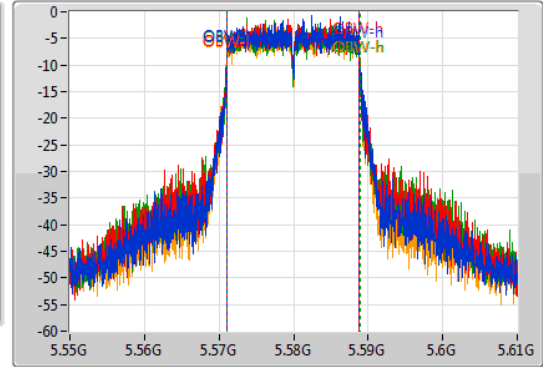

802.11ac VHT20_Nss1,(MCS0)_4TX

EBW

5580MHz

07/11/2019

CF
5.58GHz
Span
60MHz
RBW
300kHz
VBW
1MHz
Sweep Time
100ms
Detector Type
Peak

CF
5.58GHz
Span
60MHz
RBW
200kHz
VBW
1MHz
Sweep Time
100ms
Detector Type
Sample

Port 1
Port 2
Port 3
Port 4

26dB(Hz)	Fl-26dB(Hz)	Fh-26dB(Hz)	OBW(Hz)	Fl-OBW(Hz)	Fh-OBW(Hz)	Limit(Hz)	Port
22.65M	5.56857G	5.59122G	17.781M	5.571064G	5.588846G	Inf	1
24.33M	5.56821G	5.59254G	17.781M	5.571064G	5.588846G	Inf	2
28.86M	5.56794G	5.5968G	17.841M	5.571034G	5.588876G	Inf	3
21.84M	5.56905G	5.59089G	17.811M	5.571034G	5.588846G	Inf	4

802.11ac VHT20_Nss1,(MCS0)_4TX

EBW

5700MHz

07/11/2019

CF
5.7GHz
Span
60MHz
RBW
300kHz
VBW
1MHz
Sweep Time
100ms
Detector Type
Peak

CF
5.7GHz
Span
60MHz
RBW
200kHz
VBW
1MHz
Sweep Time
100ms
Detector Type
Sample

Port 1
Port 2
Port 3
Port 4

26dB(Hz)	Fl-26dB(Hz)	Fh-26dB(Hz)	OBW(Hz)	Fl-OBW(Hz)	Fh-OBW(Hz)	Limit(Hz)	Port
21.84M	5.68905G	5.71089G	17.811M	5.691064G	5.708876G	Inf	1
21.87M	5.68911G	5.71098G	17.781M	5.691064G	5.708846G	Inf	2
21.54M	5.6892G	5.71074G	17.811M	5.691034G	5.708846G	Inf	3
21.54M	5.6892G	5.71074G	17.781M	5.691034G	5.708816G	Inf	4