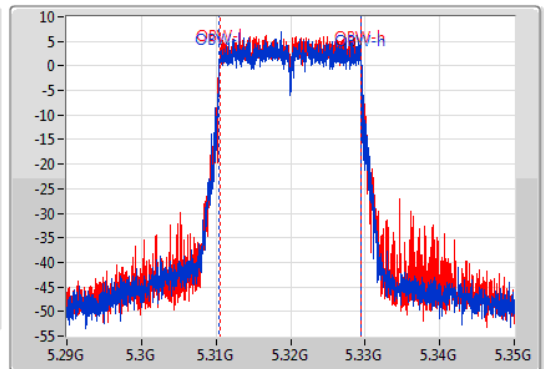

EBW

5320MHz

06/11/2019

CF  
5.32GHz  
Span  
60MHz  
RBW  
300kHz  
VBW  
1MHz  
Sweep Time  
100ms  
Detector Type  
Peak  
Port 1  
Port 2

CF  
5.32GHz  
Span  
60MHz  
RBW  
200kHz  
VBW  
1MHz  
Sweep Time  
100ms  
Detector Type  
Sample