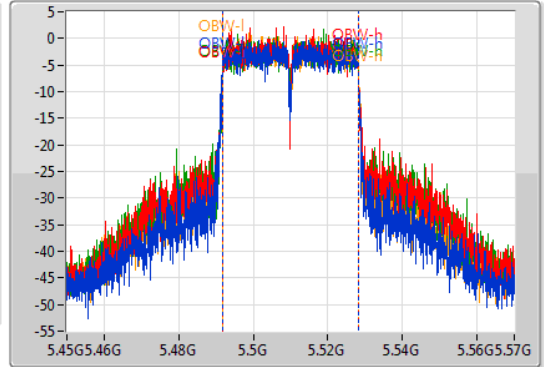

802.11ac VHT40\_Nss1,(MCS0)\_4TX

EBW

5510MHz

08/11/2019

CF  
5.51GHz  
Span  
120MHz  
RBW  
1MHz  
VBW  
3MHz  
Sweep Time  
100ms  
Detector Type  
Peak

CF  
5.51GHz  
Span  
120MHz  
RBW  
500kHz  
VBW  
2MHz  
Sweep Time  
100ms  
Detector Type  
Sample