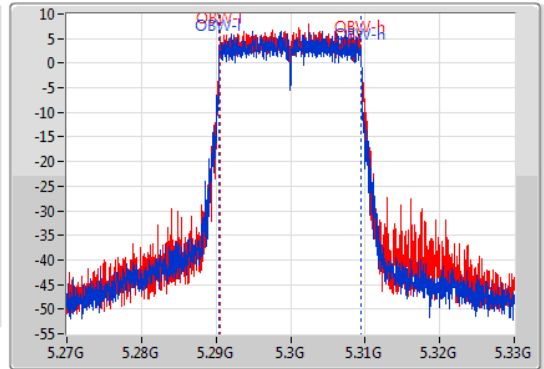

EBW

5300MHz

06/11/2019

CF  
5.3GHz  
Span  
60MHz  
RBW  
300kHz  
VBW  
1MHz  
Sweep Time  
100ms  
Detector Type  
Peak  
Port 1  
Port 2

CF  
5.3GHz  
Span  
60MHz  
RBW  
200kHz  
VBW  
1MHz  
Sweep Time  
100ms  
Detector Type  
Sample