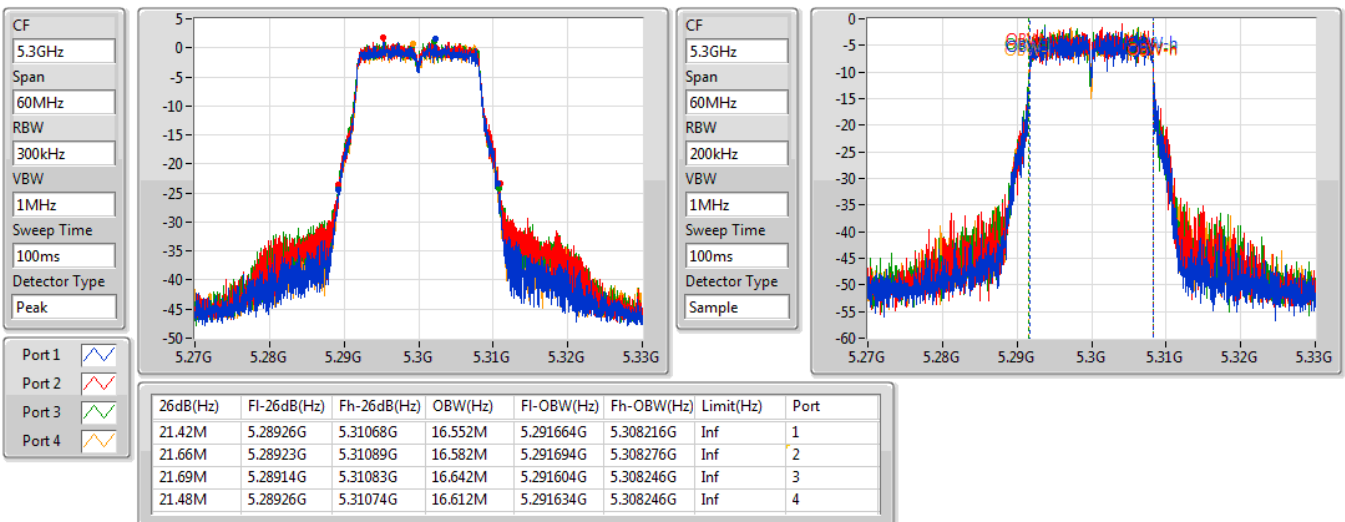

802.11a_Nss1,(6Mbps)_4TX

EBW

5300MHz

07/11/2019