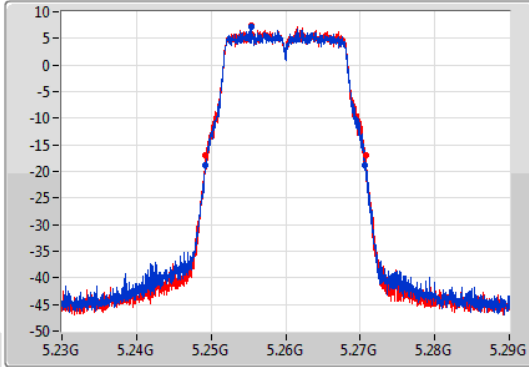

Mode	Result	Limit (Hz)	Port 1-N dB (Hz)	Port 1-OBW (Hz)	Port 2-N dB (Hz)	Port 2-OBW (Hz)
5720MHz Straddle 5.725-5.85GHz	Pass	500k	4.44M	4.518M	4.44M	4.538M
802.11ax HEW40_Nss2,(MCS0)_2TX	-	-	-	-	-	-
5270MHz	Pass	Inf	40.02M	37.601M	39.6M	37.481M
5310MHz	Pass	Inf	40.08M	37.481M	39.84M	37.541M
5510MHz	Pass	Inf	40.02M	37.601M	39.9M	37.481M
5550MHz	Pass	Inf	40.02M	37.541M	39.9M	37.421M
5670MHz	Pass	Inf	40.08M	37.541M	39.78M	37.601M
5710MHz Straddle 5.47-5.725GHz	Pass	Inf	35.07M	33.723M	34.965M	33.688M
5710MHz Straddle 5.725-5.85GHz	Pass	500k	3.82M	4.018M	3.78M	4.038M
802.11ax HEW80_Nss2,(MCS0)_2TX	-	-	-	-	-	-
5290MHz	Pass	Inf	81.36M	76.882M	80.88M	76.882M
5530MHz	Pass	Inf	81.12M	76.762M	81M	76.762M
5610MHz	Pass	Inf	81M	76.882M	81.24M	77.121M
5690MHz Straddle 5.47-5.725GHz	Pass	Inf	75.15M	73.013M	75.6M	73.163M
5690MHz Straddle 5.725-5.85GHz	Pass	500k	3.36M	4.078M	3.7M	4.038M
802.11ax HEW160_Nss2,(MCS0)_2TX	-	-	-	-	-	-
5250MHz Straddle 5.15-5.25GHz	Pass	Inf	82.8M	77.961M	83.04M	77.641M
5250MHz Straddle 5.25-5.35GHz	Pass	Inf	81.76M	77.081M	82.16M	77.161M
5570MHz	Pass	Inf	164.64M	154.963M	164.4M	154.723M

Port X-N dB = Port X 6dB down bandwidth for 5.725-5.85GHz band / 26dB down bandwidth for other band

Port X-OBW = Port X 99% occupied bandwidth;

802.11a\_Nss1,(6Mbps)\_2TX

EBW

5260MHz

06/11/2019

CF  
5.26GHz  
Span  
60MHz  
RBW  
300kHz  
VBW  
1MHz  
Sweep Time  
100ms  
Detector Type  
Peak