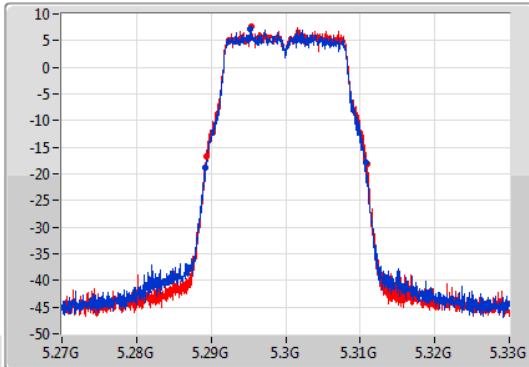

Port X-N dB = Port X 6dB down bandwidth for 5.725-5.85GHz band / 26dB down bandwidth for other band

Port X-OBW = Port X 99% occupied bandwidth;

802.11a\_Nss1,(6Mbps)\_2TX

EBW

5260MHz

06/11/2019

CF  
5.26GHz  
Span  
60MHz  
RBW  
300kHz  
VBW  
1MHz  
Sweep Time  
100ms  
Detector Type  
Peak

CF  
5.26GHz  
Span  
60MHz  
RBW  
200kHz  
VBW  
1MHz  
Sweep Time  
100ms  
Detector Type  
Sample

26dB(Hz)	Fl-26dB(Hz)	Fh-26dB(Hz)	OBW(Hz)	Fl-OBW(Hz)	Fh-OBW(Hz)	Limit(Hz)	Port
21.48M	5.2492G	5.27068G	16.582M	5.251664G	5.268246G	Inf	1
21.45M	5.24929G	5.27074G	16.492M	5.251724G	5.268216G	Inf	2

802.11a\_Nss1,(6Mbps)\_2TX

EBW

5300MHz

06/11/2019

CF  
5.3GHz  
Span  
60MHz  
RBW  
300kHz  
VBW  
1MHz  
Sweep Time  
100ms  
Detector Type  
Peak

CF  
5.3GHz  
Span  
60MHz  
RBW  
200kHz  
VBW  
1MHz  
Sweep Time  
100ms  
Detector Type  
Sample