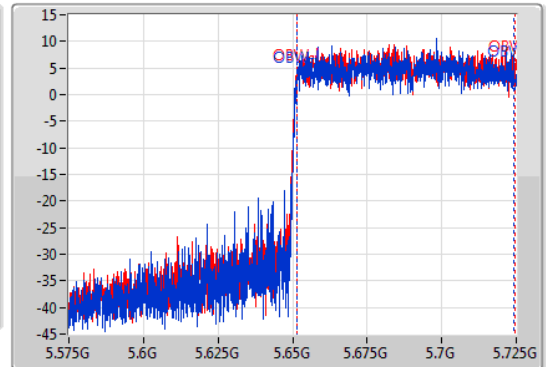

EBW

5690MHz Straddle 5.47-5.725GHz

07/11/2019

CF  
5.65GHz  
Span  
150MHz  
RBW  
1MHz  
VBW  
3MHz  
Sweep Time  
100ms  
Detector Type  
Peak

CF  
5.65GHz  
Span  
150MHz  
RBW  
1MHz  
VBW  
3MHz  
Sweep Time  
100ms  
Detector Type  
Sample