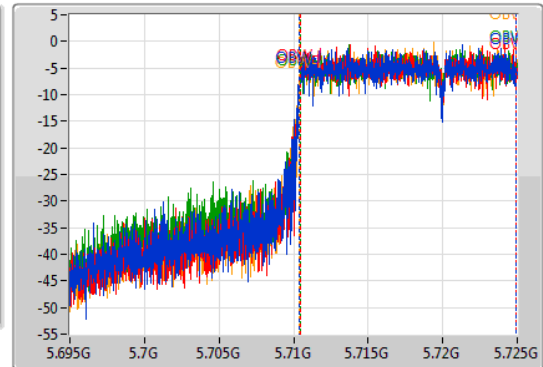

Port 1: [Waveform icon]  
 Port 2: [Waveform icon]  
 Port 3: [Waveform icon]  
 Port 4: [Waveform icon]

26dB(Hz)	Fl-26dB(Hz)	Fh-26dB(Hz)	OBW(Hz)	Fl-OBW(Hz)	Fh-OBW(Hz)	Limit(Hz)	Port
16.53M	5.70847G	5.725G	14.513M	5.710405G	5.724918G	Inf	1
15.69M	5.70931G	5.725G	14.468M	5.71042G	5.724888G	Inf	2
17.52M	5.70748G	5.725G	14.513M	5.71042G	5.724933G	Inf	3
15.78M	5.70922G	5.725G	14.528M	5.710405G	5.724933G	Inf	4