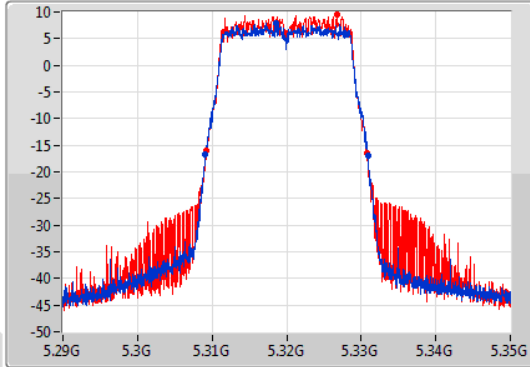

802.11ac VHT20_Nss2,(MCS0)_2TX

EBW

5320MHz

06/11/2019

CF
5.32GHz
Span
60MHz
RBW
300kHz
VBW
1MHz
Sweep Time
100ms
Detector Type
Peak

CF
5.32GHz
Span
60MHz
RBW
200kHz
VBW
1MHz
Sweep Time
100ms
Detector Type
Sample