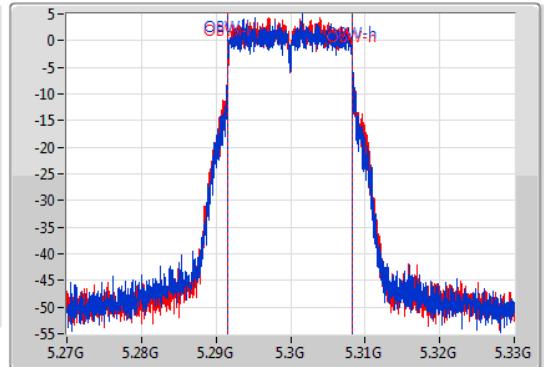

802.11a\_Nss1,(6Mbps)\_2TX

EBW

5300MHz

06/11/2019

CF  
5.3GHz  
Span  
60MHz  
RBW  
300kHz  
VBW  
1MHz  
Sweep Time  
100ms  
Detector Type  
Peak

CF  
5.3GHz  
Span  
60MHz  
RBW  
200kHz  
VBW  
1MHz  
Sweep Time  
100ms  
Detector Type  
Sample