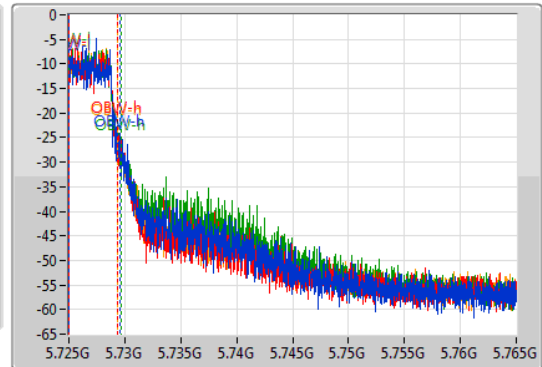

802.11ac VHT20\_Nss1,(MCS0)\_4TX

EBW

5720MHz Straddle 5.725-5.85GHz

07/11/2019

CF  
5.745GHz  
Span  
40MHz  
RBW  
100kHz  
VBW  
300kHz  
Sweep Time  
100ms  
Detector Type  
Peak

CF  
5.745GHz  
Span  
40MHz  
RBW  
50kHz  
VBW  
200kHz  
Sweep Time  
100ms  
Detector Type  
Sample