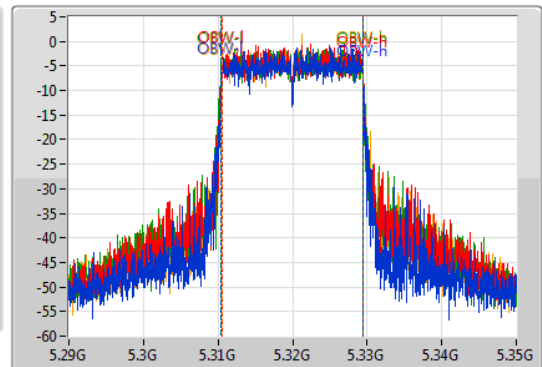

802.11ax HEW20\_Nss1,(MCS0)\_4TX

EBW

5320MHz

07/11/2019

CF  
5.32GHz  
Span  
60MHz  
RBW  
300kHz  
VBW  
1MHz  
Sweep Time  
100ms  
Detector Type  
Peak

CF  
5.32GHz  
Span  
60MHz  
RBW  
200kHz  
VBW  
1MHz  
Sweep Time  
100ms  
Detector Type  
Sample