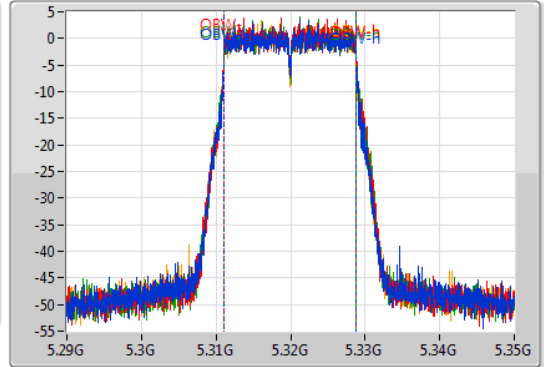

802.11ac VHT20_Nss4,(MCS0)_4TX

EBW

5320MHz

05/11/2019

CF
5.32GHz
Span
60MHz
RBW
300kHz
VBW
1MHz
Sweep Time
100ms
Detector Type
Peak

CF
5.32GHz
Span
60MHz
RBW
200kHz
VBW
1MHz
Sweep Time
100ms
Detector Type
Sample

Port 1
Port 2
Port 3
Port 4

26dB(Hz)	Fl-26dB(Hz)	Fh-26dB(Hz)	OBW(Hz)	Fl-OBW(Hz)	Fh-OBW(Hz)	Limit(Hz)	Port
21.54M	5.30923G	5.33077G	17.721M	5.311094G	5.328816G	Inf	1
21.6M	5.3092G	5.3308G	17.751M	5.311094G	5.328846G	Inf	2
21.81M	5.30905G	5.33086G	17.781M	5.311064G	5.328846G	Inf	3
21.48M	5.30914G	5.33062G	17.691M	5.311094G	5.328786G	Inf	4

802.11ac VHT20_Nss4,(MCS0)_4TX

EBW

5500MHz

05/11/2019

CF
5.5GHz
Span
60MHz
RBW
300kHz
VBW
1MHz
Sweep Time
100ms
Detector Type
Peak

CF
5.5GHz
Span
60MHz
RBW
200kHz
VBW
1MHz
Sweep Time
100ms
Detector Type
Sample

Port 1
Port 2
Port 3
Port 4

26dB(Hz)	Fl-26dB(Hz)	Fh-26dB(Hz)	OBW(Hz)	Fl-OBW(Hz)	Fh-OBW(Hz)	Limit(Hz)	Port
21.66M	5.48911G	5.51077G	17.721M	5.491064G	5.508786G	Inf	1
21.57M	5.48923G	5.5108G	17.721M	5.491094G	5.508816G	Inf	2
21.75M	5.48914G	5.51089G	17.751M	5.491064G	5.508816G	Inf	3
21.48M	5.48914G	5.51062G	17.691M	5.491094G	5.508786G	Inf	4