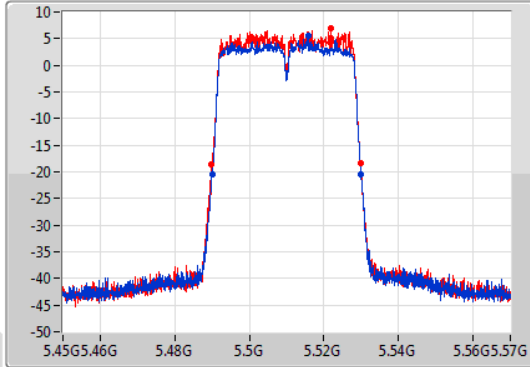

802.11ac VHT40_Nss2,(MCS0)_2TX

EBW

5510MHz

07/11/2019

CF
5.51GHz
Span
120MHz
RBW
500kHz
VBW
2MHz
Sweep Time
100ms
Detector Type
Peak

CF
5.51GHz
Span
120MHz
RBW
500kHz
VBW
2MHz
Sweep Time
100ms
Detector Type
Sample