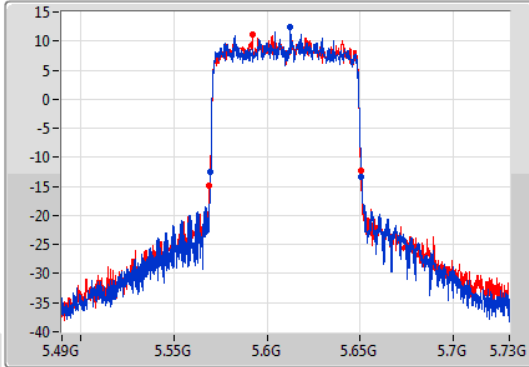

802.11ax HEW80_Nss2,(MCS0)_2TX

EBW

5610MHz

07/11/2019

CF
5.61GHz
Span
240MHz
RBW
1MHz
VBW
3MHz
Sweep Time
100ms
Detector Type
Peak

CF
5.61GHz
Span
240MHz
RBW
1MHz
VBW
3MHz
Sweep Time
100ms
Detector Type
Sample