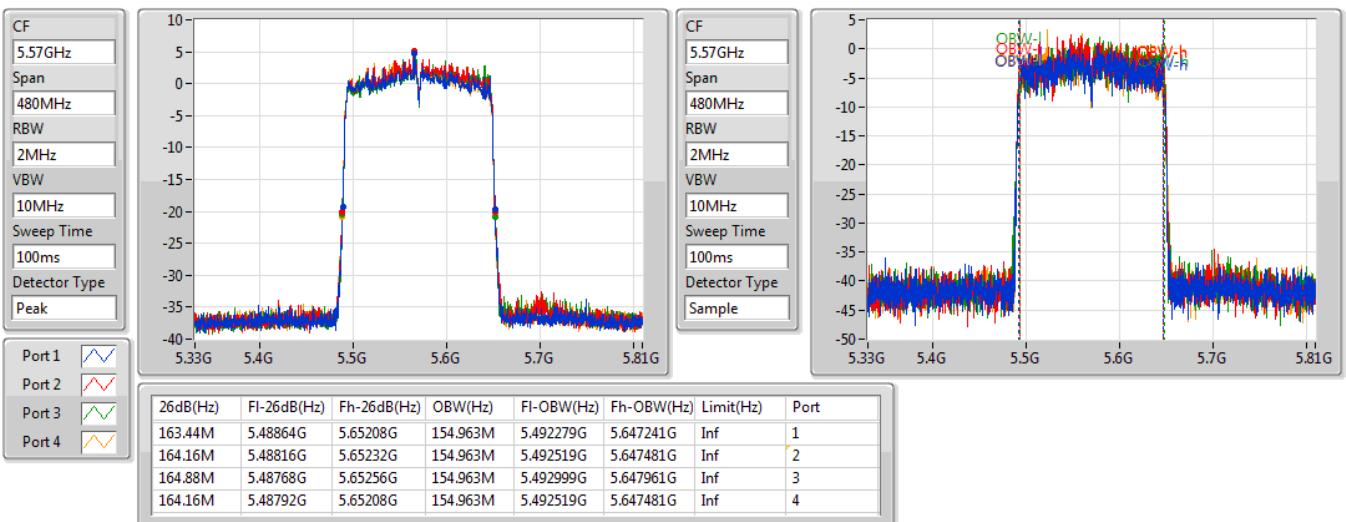

802.11ax HEW160\_Nss1,(MCS0)\_4TX

EBW

5250MHz Straddle 5.25-5.35GHz

08/11/2019

802.11ax HEW160\_Nss1,(MCS0)\_4TX

EBW

5570MHz

08/11/2019