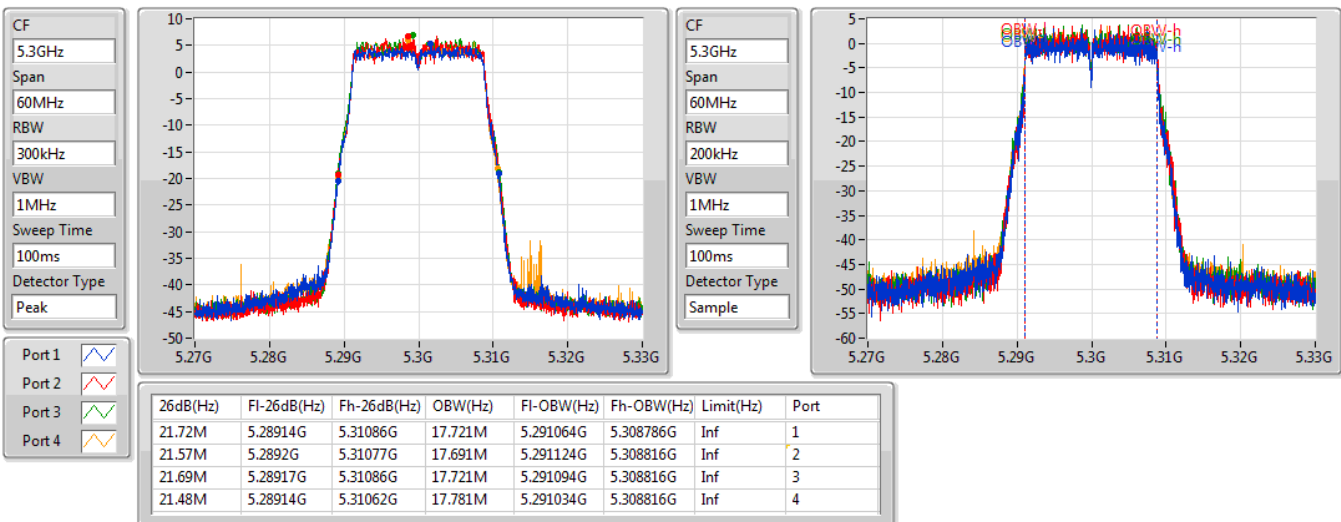

802.11ac VHT20_Nss4,(MCS0)_4TX

EBW

5300MHz

05/11/2019