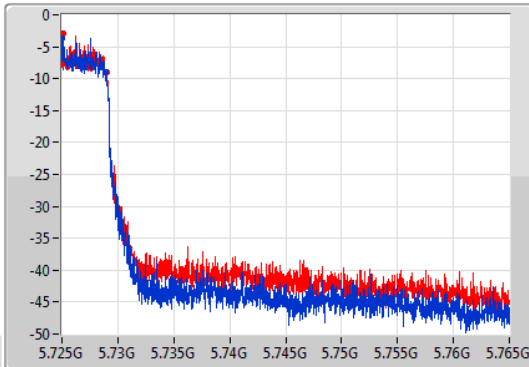

5690MHz Straddle 5.725-5.85GHz

23/01/2020

CF
5.745GHz
Span
40MHz
RBW
100kHz
VBW
300kHz
Sweep Time
100ms
Detector Type
Peak

CF
5.745GHz
Span
40MHz
RBW
50kHz
VBW
200kHz
Sweep Time
100ms
Detector Type
Peak