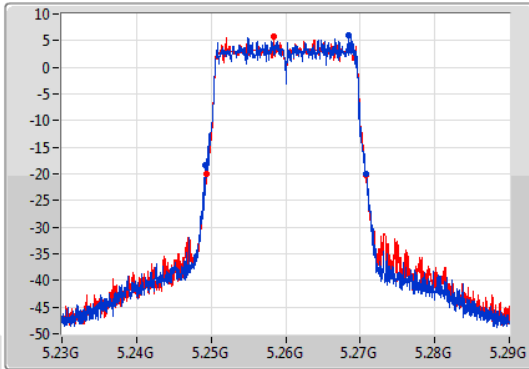

802.11ax HEW20_Nss2,(MCS0)_2TX

EBW

5260MHz

14/01/2020

CF
5.26GHz
Span
60MHz
RBW
200kHz
VBW
1MHz
Sweep Time
100ms
Detector Type
Peak

CF
5.26GHz
Span
60MHz
RBW
200kHz
VBW
1MHz
Sweep Time
100ms
Detector Type
Peak