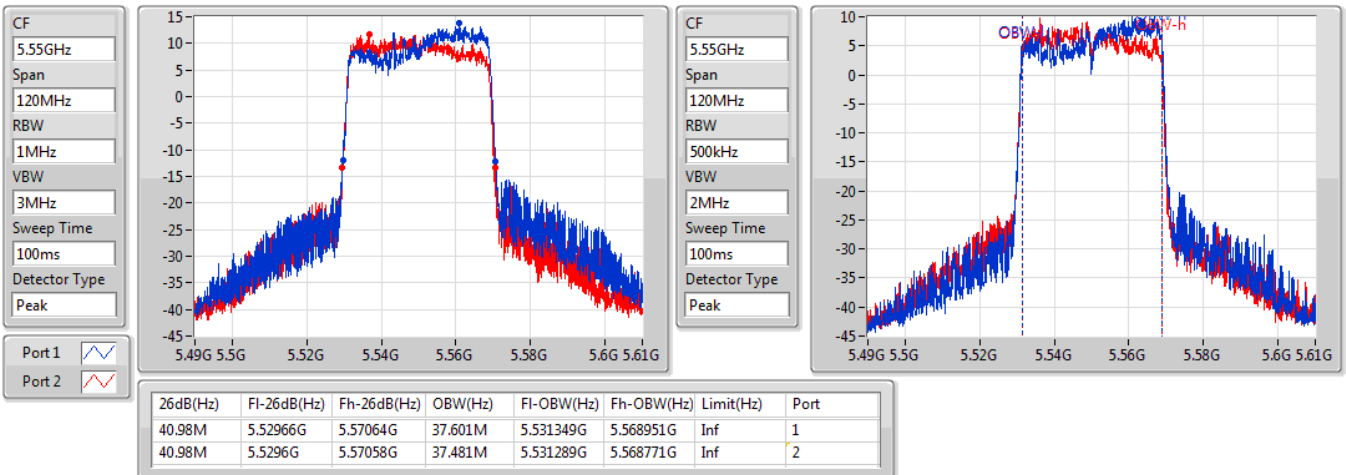

EBW

5510MHz

23/01/2020

802.11ax HEW40-BF\_Nss1,(MCS0)\_2TX

EBW

5550MHz

23/01/2020

802.11ax HEW40-BF\_Nss1,(MCS0)\_2TX