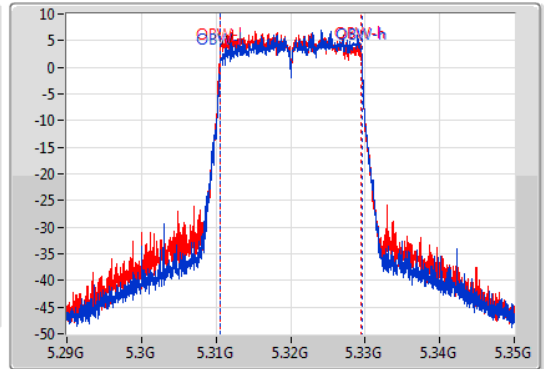

EBW

5320MHz

23/01/2020

CF  
5.32GHz  
Span  
60MHz  
RBW  
300kHz  
VBW  
1MHz  
Sweep Time  
100ms  
Detector Type  
Peak

CF  
5.32GHz  
Span  
60MHz  
RBW  
200kHz  
VBW  
1MHz  
Sweep Time  
100ms  
Detector Type  
Peak