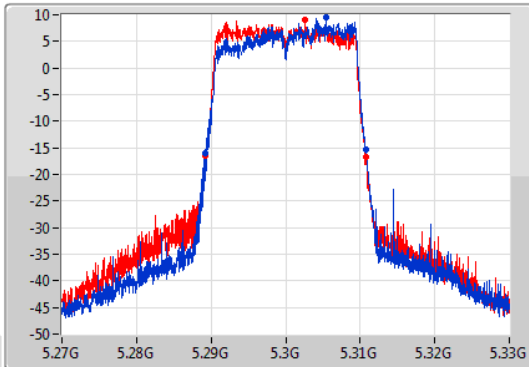

CF: 5.3GHz
Span: 60MHz
RBW: 200kHz
VBW: 1MHz
Sweep Time: 100ms
Detector Type: Peak