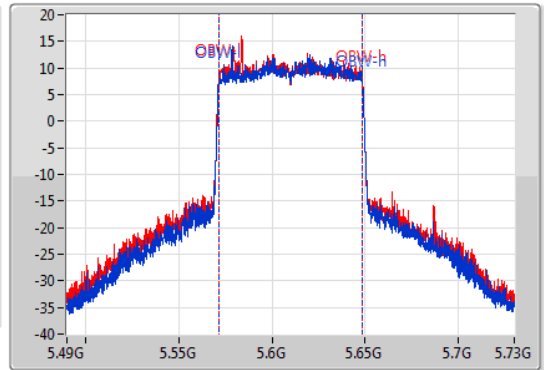

EBW

5610MHz

21/01/2020

CF  
5.61GHz  
Span  
240MHz  
RBW  
2MHz  
VBW  
10MHz  
Sweep Time  
100ms  
Detector Type  
Peak

CF  
5.61GHz  
Span  
240MHz  
RBW  
1MHz  
VBW  
3MHz  
Sweep Time  
100ms  
Detector Type  
Peak