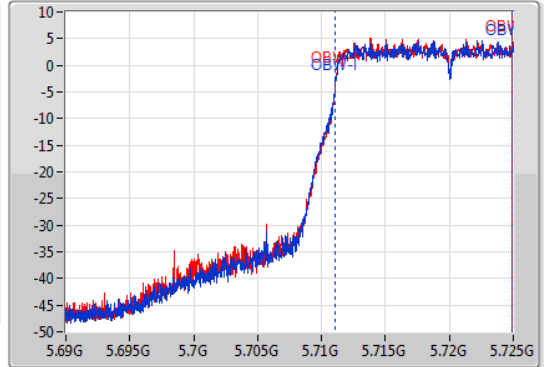

EBW

5720MHz Straddle 5.47-5.725GHz

14/01/2020

CF  
5.7075GHz  
Span  
35MHz  
RBW  
200kHz  
VBW  
1MHz  
Sweep Time  
100ms  
Detector Type  
Peak  
Port 1  
Port 2

CF  
5.7075GHz  
Span  
35MHz  
RBW  
200kHz  
VBW  
1MHz  
Sweep Time  
100ms  
Detector Type  
Peak