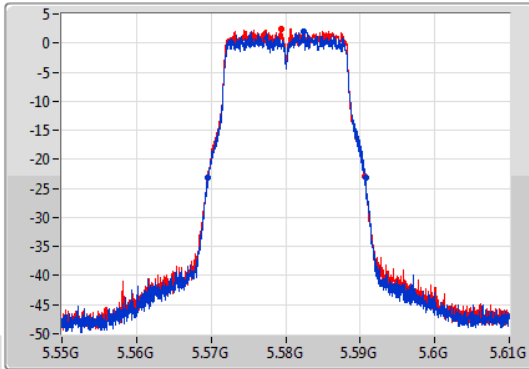

EBW

5580MHz

14/01/2020

CF  
5.58GHz  
Span  
60MHz  
RBW  
200kHz  
VBW  
1MHz  
Sweep Time  
100ms  
Detector Type  
Peak

CF  
5.58GHz  
Span  
60MHz  
RBW  
200kHz  
VBW  
1MHz  
Sweep Time  
100ms  
Detector Type  
Peak