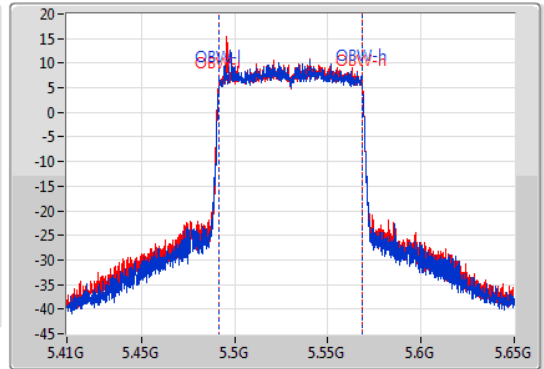

EBW

5530MHz

21/01/2020

CF  
5.53GHz  
Span  
240MHz  
RBW  
2MHz  
VBW  
10MHz  
Sweep Time  
100ms  
Detector Type  
Peak

CF  
5.53GHz  
Span  
240MHz  
RBW  
1MHz  
VBW  
3MHz  
Sweep Time  
100ms  
Detector Type  
Peak