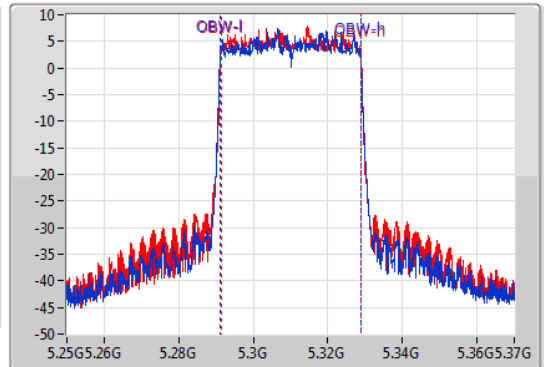

EBW

5310MHz

14/01/2020

CF  
5.31GHz  
Span  
120MHz  
RBW  
500kHz  
VBW  
2MHz  
Sweep Time  
100ms  
Detector Type  
Peak

CF  
5.31GHz  
Span  
120MHz  
RBW  
500kHz  
VBW  
2MHz  
Sweep Time  
100ms  
Detector Type  
Peak