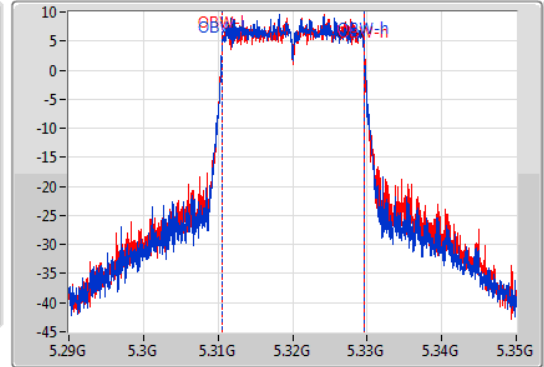

EBW

5320MHz

14/01/2020

CF  
5.32GHz  
Span  
60MHz  
RBW  
200kHz  
VBW  
1MHz  
Sweep Time  
100ms  
Detector Type  
Peak

CF  
5.32GHz  
Span  
60MHz  
RBW  
200kHz  
VBW  
1MHz  
Sweep Time  
100ms  
Detector Type  
Peak