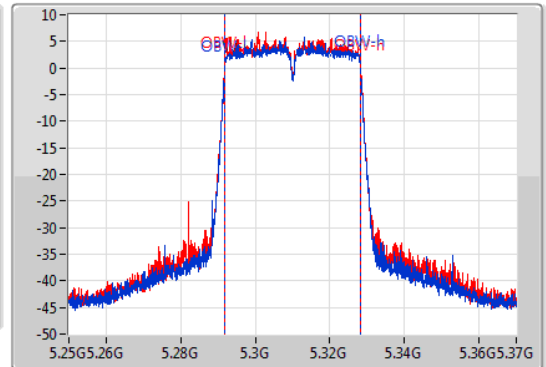

EBW

5310MHz

22/01/2020

CF: 5.31GHz  
 Span: 120MHz  
 RBW: 1MHz  
 VBW: 3MHz  
 Sweep Time: 100ms  
 Detector Type: Peak  
 Port 1: [Waveform icon]  
 Port 2: [Waveform icon]

CF: 5.31GHz  
 Span: 120MHz  
 RBW: 500kHz  
 VBW: 2MHz  
 Sweep Time: 100ms  
 Detector Type: Peak