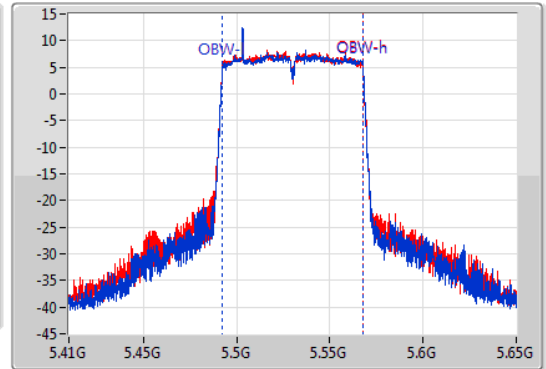

EBW

5530MHz

21/01/2020

CF  
5.53GHz  
Span  
240MHz  
RBW  
2MHz  
VBW  
10MHz  
Sweep Time  
100ms  
Detector Type  
Peak

CF  
5.53GHz  
Span  
240MHz  
RBW  
1MHz  
VBW  
3MHz  
Sweep Time  
100ms  
Detector Type  
Peak