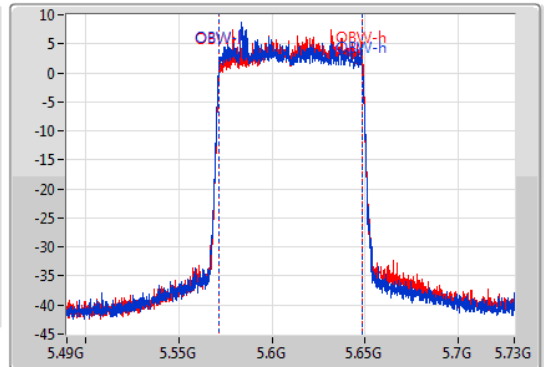

EBW

5610MHz

23/01/2020

CF  
5.61GHz  
Span  
240MHz  
RBW  
2MHz  
VBW  
10MHz  
Sweep Time  
100ms  
Detector Type  
Peak  
Port 1  
Port 2

CF  
5.61GHz  
Span  
240MHz  
RBW  
1MHz  
VBW  
3MHz  
Sweep Time  
100ms  
Detector Type  
Peak