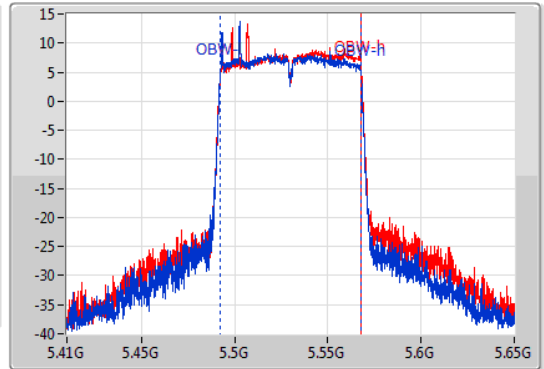

EBW

5530MHz

15/01/2020

CF  
5.53GHz  
Span  
240MHz  
RBW  
1MHz  
VBW  
3MHz  
Sweep Time  
100ms  
Detector Type  
Peak

CF  
5.53GHz  
Span  
240MHz  
RBW  
1MHz  
VBW  
3MHz  
Sweep Time  
100ms  
Detector Type  
Peak