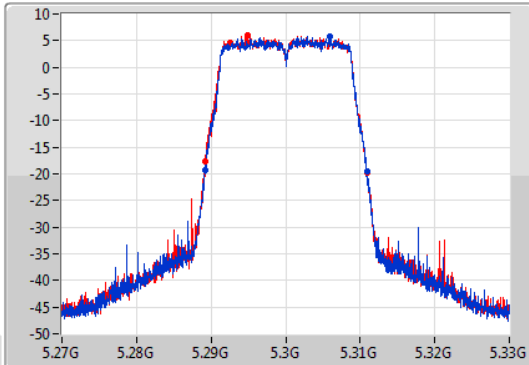

CF: 5.3GHz
Span: 60MHz
RBW: 200kHz
VBW: 1MHz
Sweep Time: 100ms
Detector Type: Peak