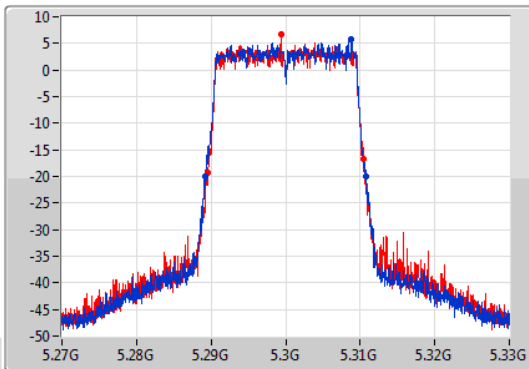

CF
5.3GHz
Span
60MHz
RBW
200kHz
VBW
1MHz
Sweep Time
100ms
Detector Type
Peak