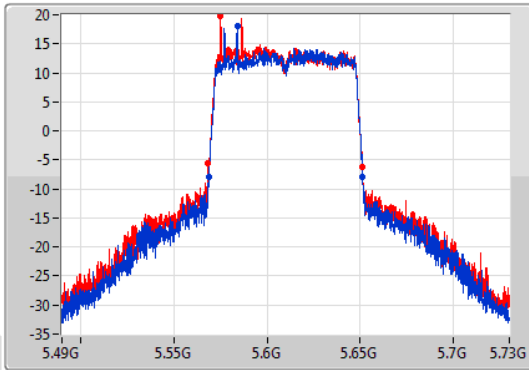

CF
5.61GHz
Span
240MHz
RBW
1MHz
VBW
3MHz
Sweep Time
100ms
Detector Type
Peak