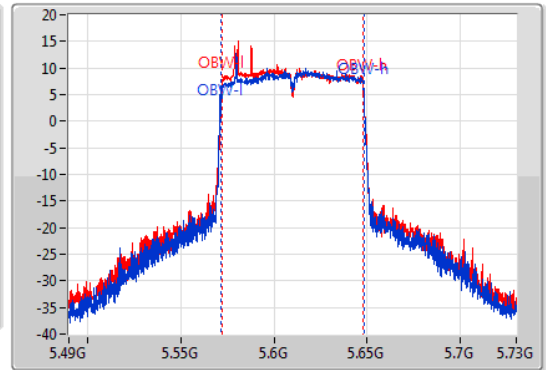

EBW

5610MHz

21/01/2020

CF  
5.61GHz  
Span  
240MHz  
RBW  
2MHz  
VBW  
10MHz  
Sweep Time  
100ms  
Detector Type  
Peak

CF  
5.61GHz  
Span  
240MHz  
RBW  
1MHz  
VBW  
3MHz  
Sweep Time  
100ms  
Detector Type  
Peak