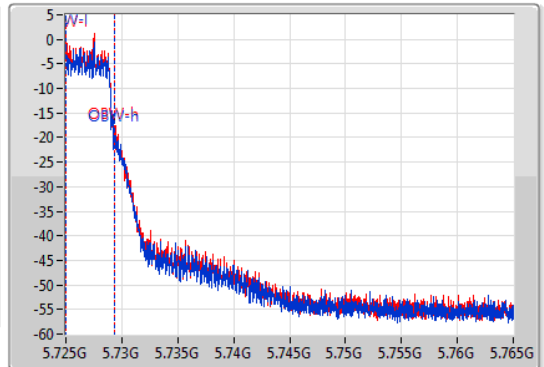

EBW

5720MHz Straddle 5.725-5.85GHz

22/01/2020

CF  
5.745GHz  
Span  
40MHz  
RBW  
100kHz  
VBW  
300kHz  
Sweep Time  
100ms  
Detector Type  
Peak

CF  
5.745GHz  
Span  
40MHz  
RBW  
50kHz  
VBW  
200kHz  
Sweep Time  
100ms  
Detector Type  
Peak