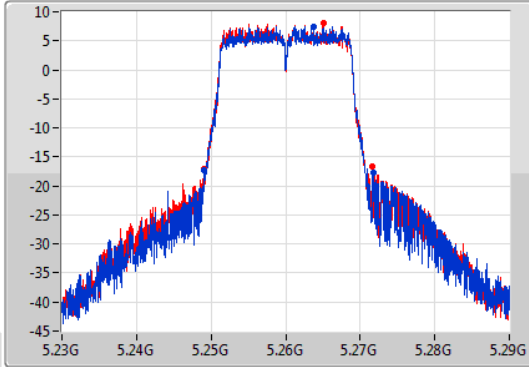

Port X-N dB = Port X 6dB down bandwidth for 5.725-5.85GHz band / 26dB down bandwidth for other band

Port X-OBW = Port X 99% occupied bandwidth;

802.11ac VHT20-BF\_Nss1,(MCS0)\_2TX

EBW

5260MHz

15/01/2020

CF  
5.26GHz  
Span  
60MHz  
RBW  
200kHz  
VBW  
1MHz  
Sweep Time  
100ms  
Detector Type  
Peak