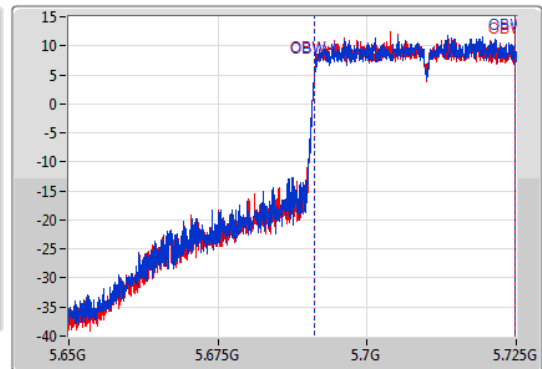

EBW

5710MHz Straddle 5.47-5.725GHz

14/01/2020

CF  
5.6875GHz  
Span  
75MHz  
RBW  
500kHz  
VBW  
2MHz  
Sweep Time  
100ms  
Detector Type  
Peak

CF  
5.6875GHz  
Span  
75MHz  
RBW  
500kHz  
VBW  
2MHz  
Sweep Time  
100ms  
Detector Type  
Peak