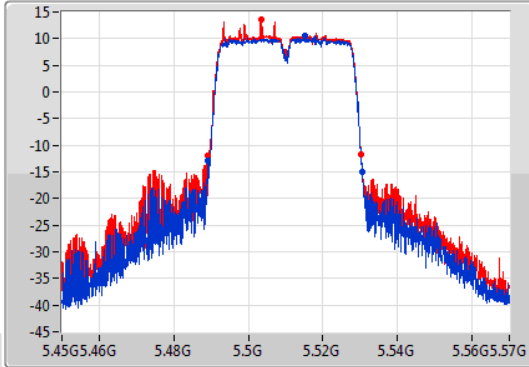

EBW

5510MHz

21/01/2020

CF  
5.51GHz  
Span  
120MHz  
RBW  
1MHz  
VBW  
3MHz  
Sweep Time  
100ms  
Detector Type  
Peak

CF  
5.51GHz  
Span  
120MHz  
RBW  
500kHz  
VBW  
2MHz  
Sweep Time  
100ms  
Detector Type  
Peak