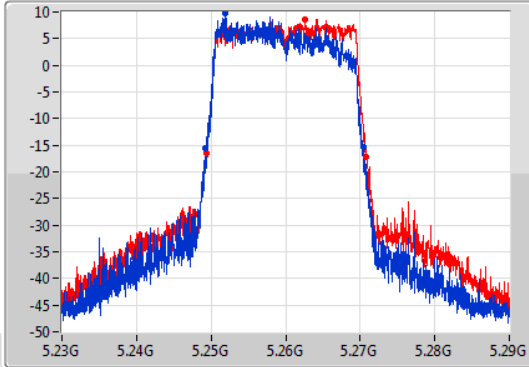

802.11ax HEW20-BF_Nss1,(MCS0)_2TX

EBW

5260MHz

23/01/2020

CF: 5.26GHz
Span: 60MHz
RBW: 300kHz
VBW: 1MHz
Sweep Time: 100ms
Detector Type: Peak
Port 1: [Waveform icon]
Port 2: [Waveform icon]

CF: 5.26GHz
Span: 60MHz
RBW: 200kHz
VBW: 1MHz
Sweep Time: 100ms
Detector Type: Peak