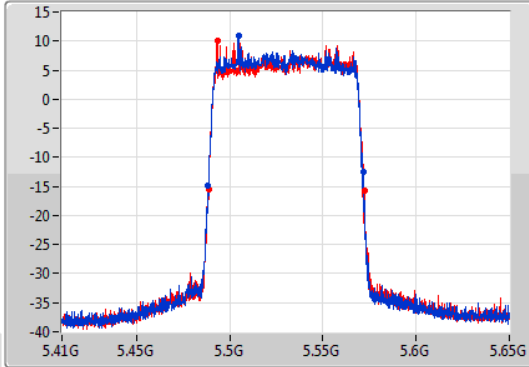

EBW

5530MHz

23/01/2020

CF  
5.53GHz  
Span  
240MHz  
RBW  
2MHz  
VBW  
10MHz  
Sweep Time  
100ms  
Detector Type  
Peak  
Port 1  
Port 2

CF  
5.53GHz  
Span  
240MHz  
RBW  
1MHz  
VBW  
3MHz  
Sweep Time  
100ms  
Detector Type  
Peak