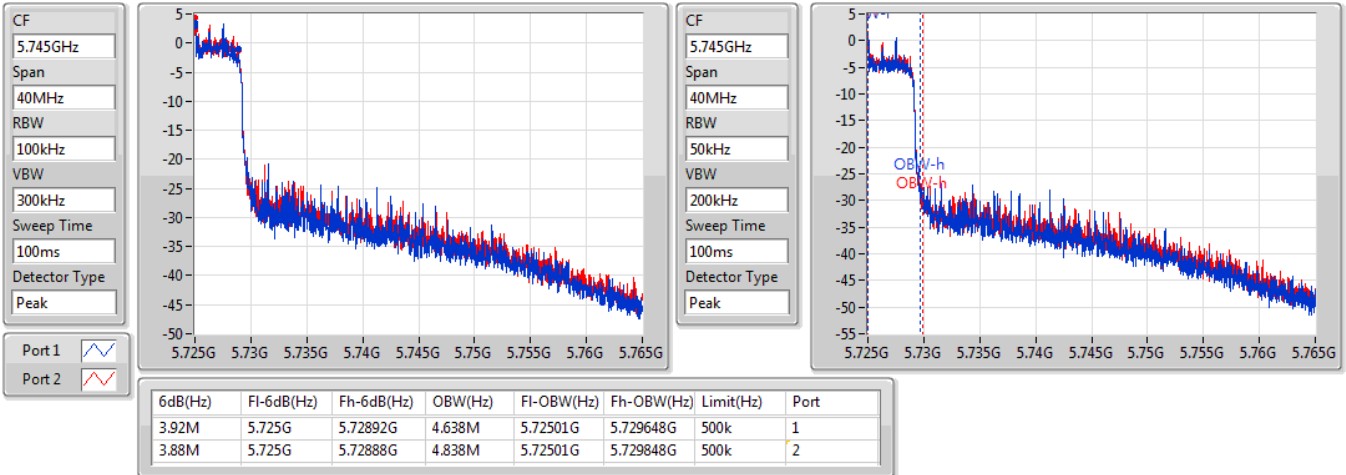

802.11ax HEW40-BF_Nss1,(MCS0)_2TX

EBW

5710MHz Straddle 5.725-5.85GHz

21/01/2020