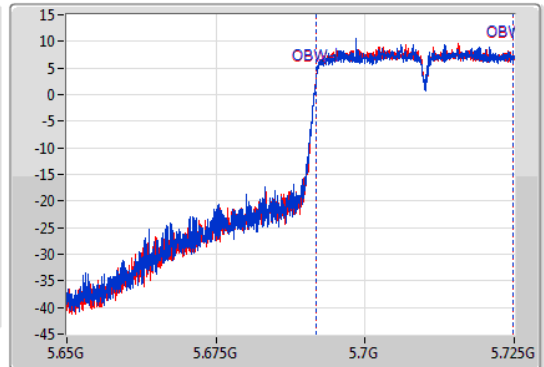

EBW

5710MHz Straddle 5.47-5.725GHz

15/01/2020

CF  
5.6875GHz  
Span  
75MHz  
RBW  
500kHz  
VBW  
2MHz  
Sweep Time  
100ms  
Detector Type  
Peak

CF  
5.6875GHz  
Span  
75MHz  
RBW  
500kHz  
VBW  
2MHz  
Sweep Time  
100ms  
Detector Type  
Peak