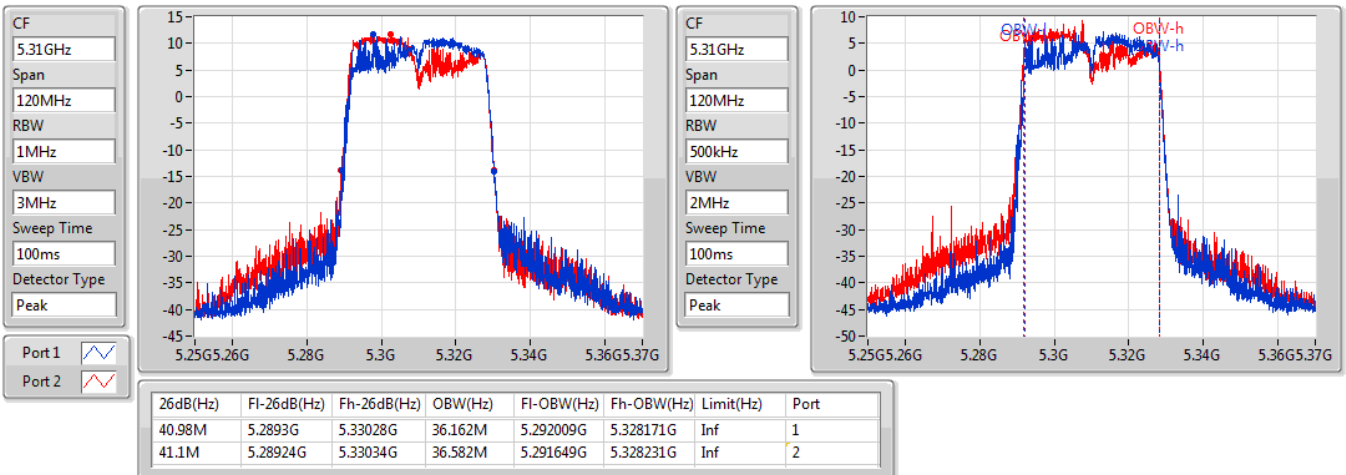

802.11ac VHT40-BF_Nss1,(MCS0)_2TX

EBW

5310MHz

23/01/2020