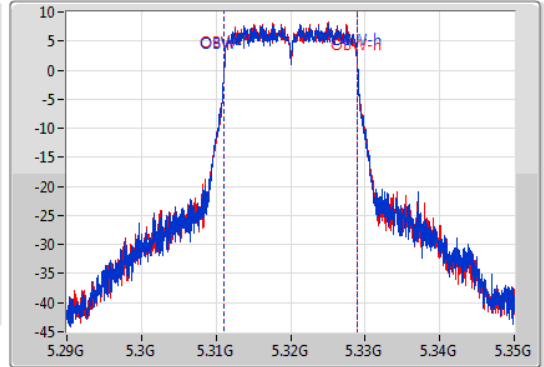

EBW

5320MHz

21/01/2020

CF  
5.32GHz  
Span  
60MHz  
RBW  
300kHz  
VBW  
1MHz  
Sweep Time  
100ms  
Detector Type  
Peak

CF  
5.32GHz  
Span  
60MHz  
RBW  
200kHz  
VBW  
1MHz  
Sweep Time  
100ms  
Detector Type  
Peak