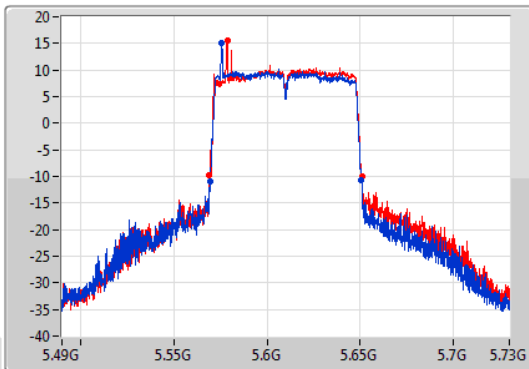

CF
5.61GHz
Span
240MHz
RBW
1MHz
VBW
3MHz
Sweep Time
100ms
Detector Type
Peak