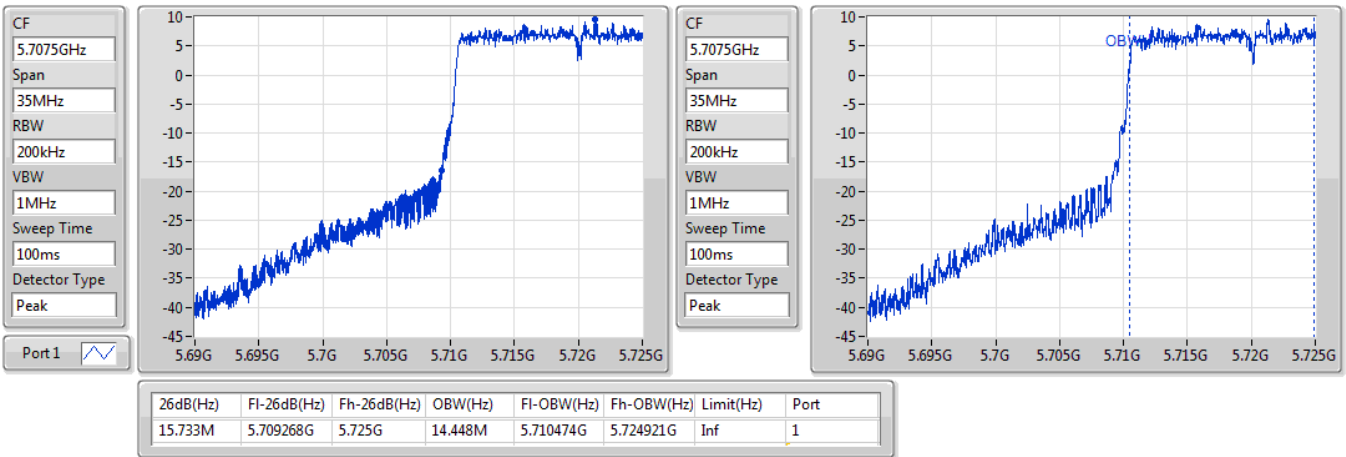

802.11ax HEW20_Nss1,(MCS0)_1TX

EBW

5720MHz Straddle 5.47-5.725GHz

13/01/2020