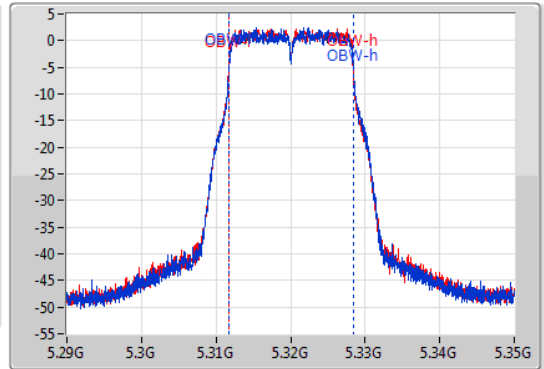

EBW

5320MHz

14/01/2020

CF  
5.32GHz  
Span  
60MHz  
RBW  
200kHz  
VBW  
1MHz  
Sweep Time  
100ms  
Detector Type  
Peak

CF  
5.32GHz  
Span  
60MHz  
RBW  
200kHz  
VBW  
1MHz  
Sweep Time  
100ms  
Detector Type  
Peak