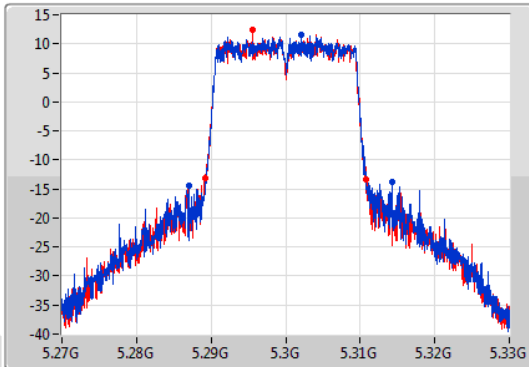

CF: 5.3GHz
Span: 60MHz
RBW: 200kHz
VBW: 1MHz
Sweep Time: 100ms
Detector Type: Peak