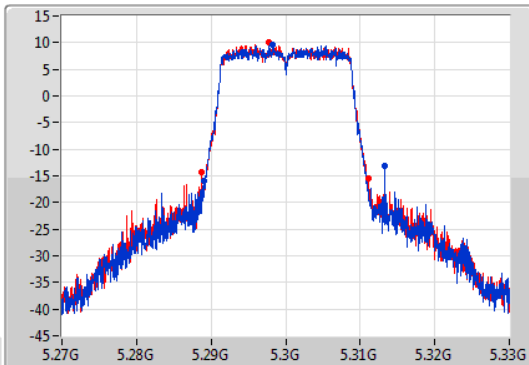

CF: 5.3GHz
Span: 60MHz
RBW: 200kHz
VBW: 1MHz
Sweep Time: 100ms
Detector Type: Peak