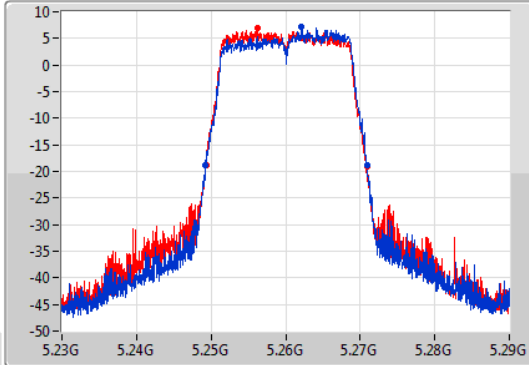

Port X-N dB = Port X 6dB down bandwidth for 5.725-5.85GHz band / 26dB down bandwidth for other band

Port X-OBW = Port X 99% occupied bandwidth;

802.11ac VHT20-BF\_Nss1,(MCS0)\_2TX

EBW

5260MHz

23/01/2020

CF  
5.26GHz  
Span  
60MHz  
RBW  
300kHz  
VBW  
1MHz  
Sweep Time  
100ms  
Detector Type  
Peak