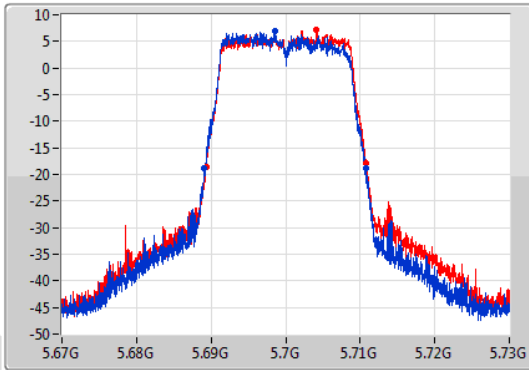

CF
5.7GHz
Span
60MHz
RBW
200kHz
VBW
1MHz
Sweep Time
100ms
Detector Type
Peak