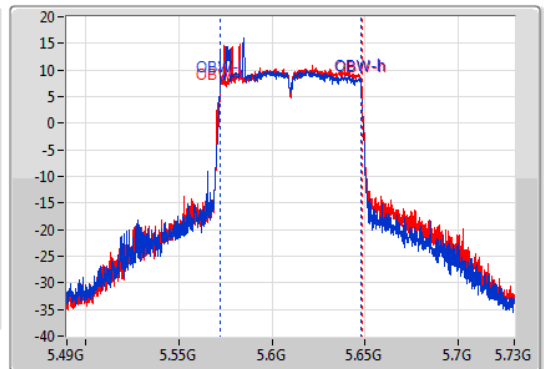

EBW

5610MHz

15/01/2020

CF  
5.61GHz  
Span  
240MHz  
RBW  
1MHz  
VBW  
3MHz  
Sweep Time  
100ms  
Detector Type  
Peak

CF  
5.61GHz  
Span  
240MHz  
RBW  
1MHz  
VBW  
3MHz  
Sweep Time  
100ms  
Detector Type  
Peak