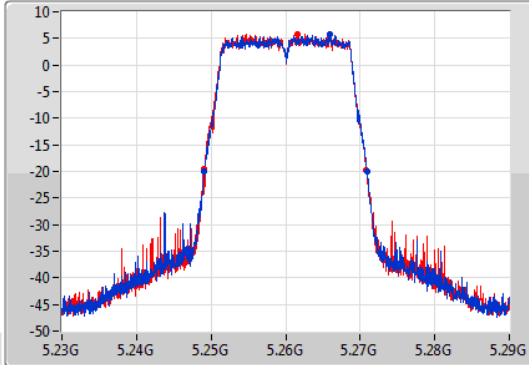

Port X-N dB = Port X 6dB down bandwidth for 5.725-5.85GHz band / 26dB down bandwidth for other band

Port X-OBW = Port X 99% occupied bandwidth;

802.11ac VHT20-BF\_Nss1,(MCS0)\_2TX

EBW

5260MHz

22/01/2020

CF: 5.26GHz  
 Span: 60MHz  
 RBW: 300kHz  
 VBW: 1MHz  
 Sweep Time: 100ms  
 Detector Type: Peak