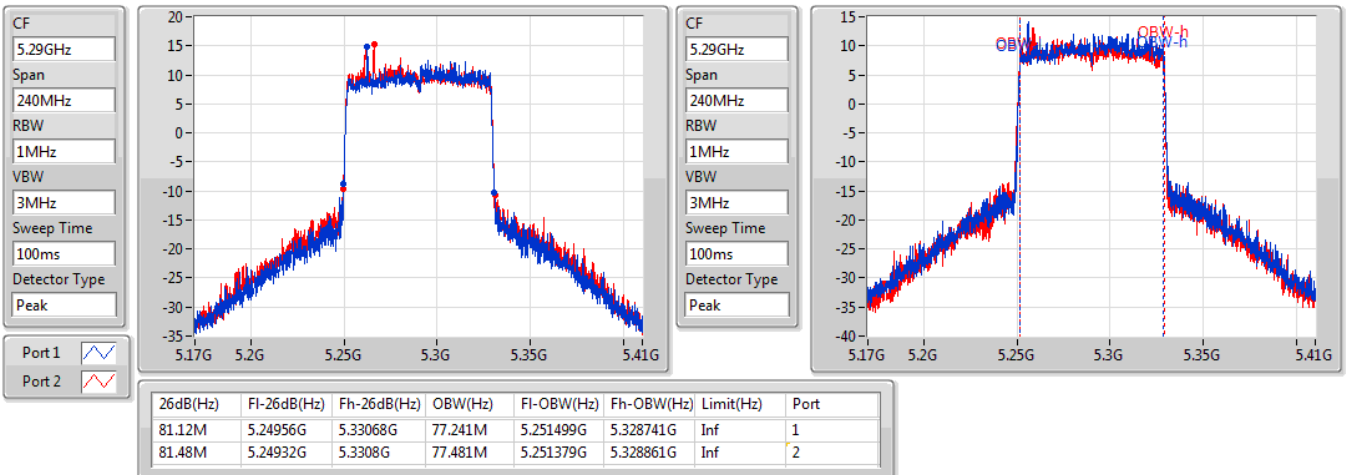

5290MHz

14/01/2020