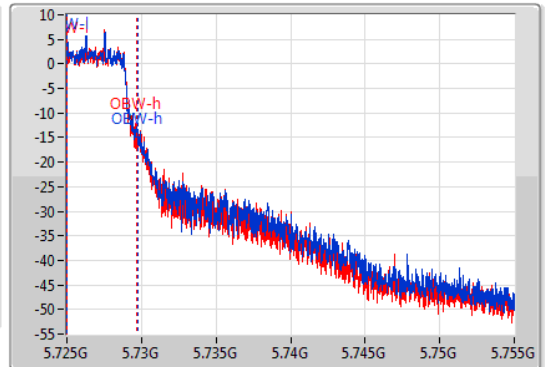

EBW

5720MHz Straddle 5.725-5.85GHz

15/01/2020

CF  
5.74GHz  
Span  
30MHz  
RBW  
100kHz  
VBW  
300kHz  
Sweep Time  
100ms  
Detector Type  
Peak

CF  
5.74GHz  
Span  
30MHz  
RBW  
100kHz  
VBW  
300kHz  
Sweep Time  
100ms  
Detector Type  
Peak