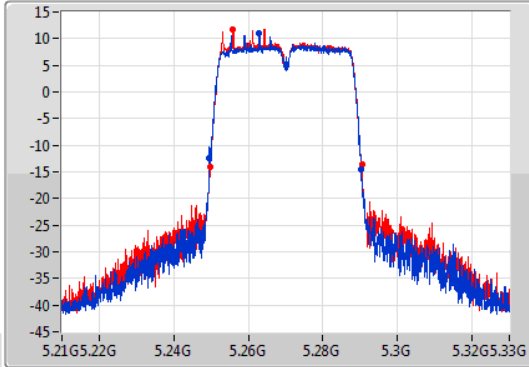

802.11ac VHT40-BF_Nss1,(MCS0)_2TX

EBW

5270MHz

22/01/2020

CF: 5.27GHz
Span: 120MHz
RBW: 1MHz
VBW: 3MHz
Sweep Time: 100ms
Detector Type: Peak
Port 1: [Waveform icon]
Port 2: [Waveform icon]

CF: 5.27GHz
Span: 120MHz
RBW: 500kHz
VBW: 2MHz
Sweep Time: 100ms
Detector Type: Peak