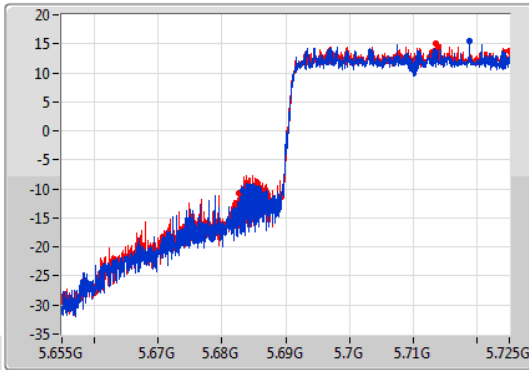

CF: 5.69GHz
Span: 70MHz
RBW: 300kHz
VBW: 1MHz
Sweep Time: 100ms
Detector Type: Peak