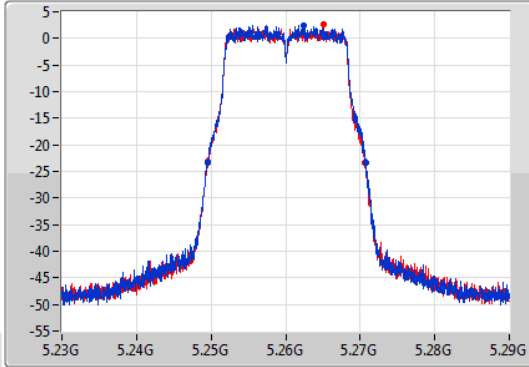

**Port X-N dB** = Port X 6dB down bandwidth for 5.725-5.85GHz band / 26dB down bandwidth for other band

**Port X-OBW** = Port X 99% occupied bandwidth;

802.11a\_Nss1,(6Mbps)\_2TX

EBW

5260MHz

14/01/2020

CF  
5.26GHz  
Span  
60MHz  
RBW  
200kHz  
VBW  
1MHz  
Sweep Time  
100ms  
Detector Type  
Peak