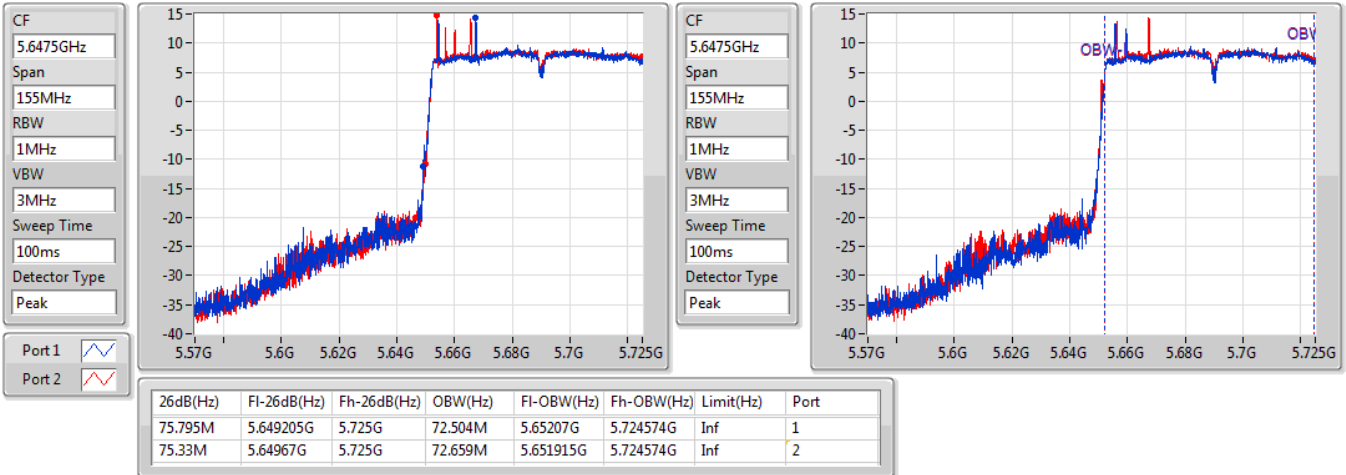

802.11ac VHT80-BF_Nss1,(MCS0)_2TX

EBW

5690MHz Straddle 5.47-5.725GHz

15/01/2020