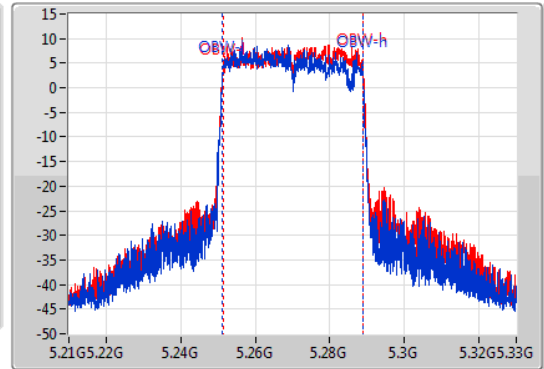

EBW

5270MHz

23/01/2020

CF  
5.27GHz  
Span  
120MHz  
RBW  
1MHz  
VBW  
3MHz  
Sweep Time  
100ms  
Detector Type  
Peak

CF  
5.27GHz  
Span  
120MHz  
RBW  
500kHz  
VBW  
2MHz  
Sweep Time  
100ms  
Detector Type  
Peak