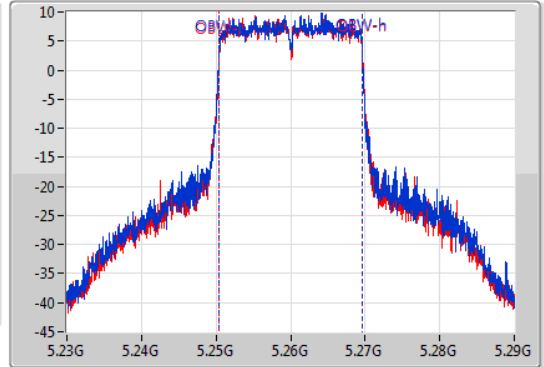

EBW

5260MHz

21/01/2020

CF: 5.26GHz  
 Span: 60MHz  
 RBW: 300kHz  
 VBW: 1MHz  
 Sweep Time: 100ms  
 Detector Type: Peak  
 Port 1: [Waveform icon]  
 Port 2: [Waveform icon]

CF: 5.26GHz  
 Span: 60MHz  
 RBW: 200kHz  
 VBW: 1MHz  
 Sweep Time: 100ms  
 Detector Type: Peak