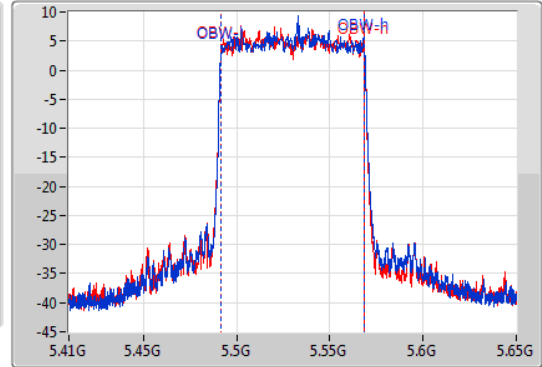

EBW

5530MHz

14/01/2020

CF  
5.53GHz  
Span  
240MHz  
RBW  
1MHz  
VBW  
3MHz  
Sweep Time  
100ms  
Detector Type  
Peak  
Port 1  
Port 2

CF  
5.53GHz  
Span  
240MHz  
RBW  
1MHz  
VBW  
3MHz  
Sweep Time  
100ms  
Detector Type  
Peak