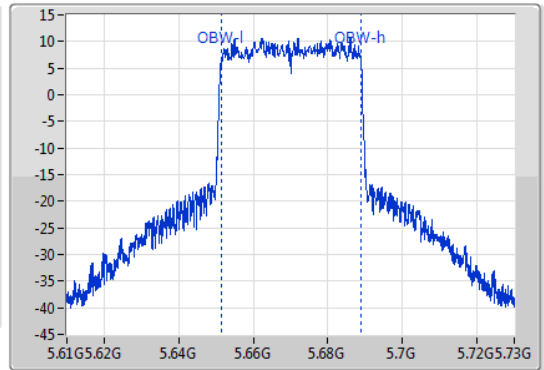

13/01/2020

CF: 5.67GHz  
 Span: 120MHz  
 RBW: 500kHz  
 VBW: 2MHz  
 Sweep Time: 100ms  
 Detector Type: Peak  
 Port 1

CF: 5.67GHz  
 Span: 120MHz  
 RBW: 500kHz  
 VBW: 2MHz  
 Sweep Time: 100ms  
 Detector Type: Peak