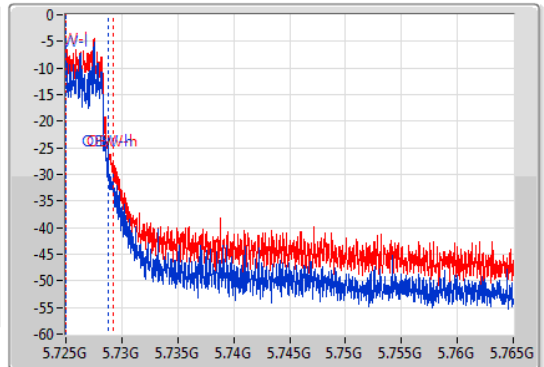

EBW

5690MHz Straddle 5.725-5.85GHz

23/01/2020

CF  
5.745GHz  
Span  
40MHz  
RBW  
100kHz  
VBW  
300kHz  
Sweep Time  
100ms  
Detector Type  
Peak

CF  
5.745GHz  
Span  
40MHz  
RBW  
50kHz  
VBW  
200kHz  
Sweep Time  
100ms  
Detector Type  
Peak