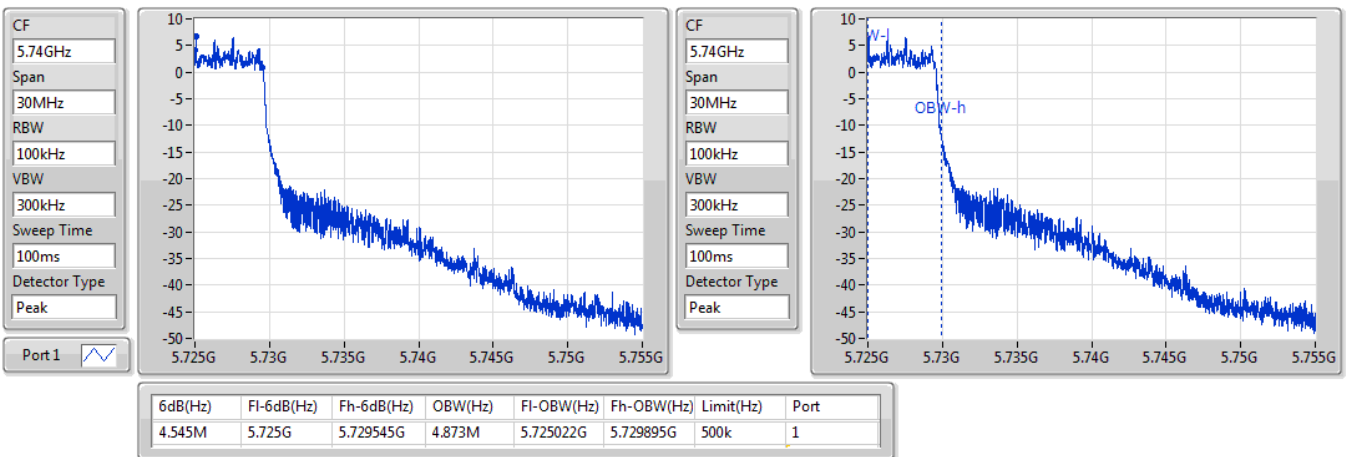

13/01/2020

802.11ax HEW20\_Nss1,(MCS0)\_1TX

EBW

5720MHz Straddle 5.725-5.85GHz

13/01/2020

802.11ax HEW40\_Nss1,(MCS0)\_1TX

EBW

5270MHz