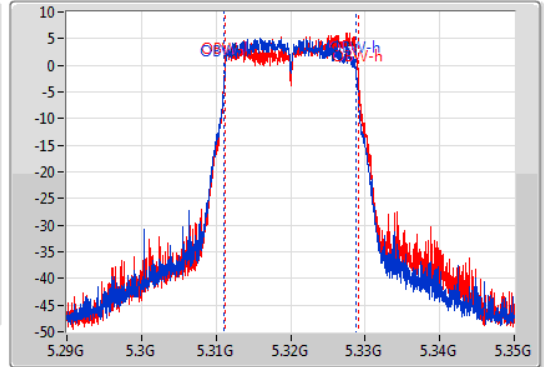

EBW

5320MHz

23/01/2020

CF  
5.32GHz  
Span  
60MHz  
RBW  
300kHz  
VBW  
1MHz  
Sweep Time  
100ms  
Detector Type  
Peak

CF  
5.32GHz  
Span  
60MHz  
RBW  
200kHz  
VBW  
1MHz  
Sweep Time  
100ms  
Detector Type  
Peak