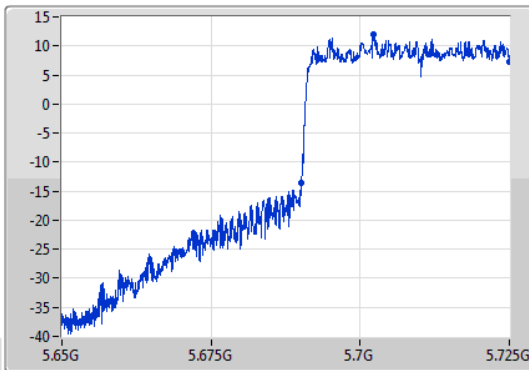

13/01/2020

CF: 5.6875GHz  
 Span: 75MHz  
 RBW: 500kHz  
 VBW: 2MHz  
 Sweep Time: 100ms  
 Detector Type: Peak  
 Port 1

CF: 5.6875GHz  
 Span: 75MHz  
 RBW: 500kHz  
 VBW: 2MHz  
 Sweep Time: 100ms  
 Detector Type: Peak