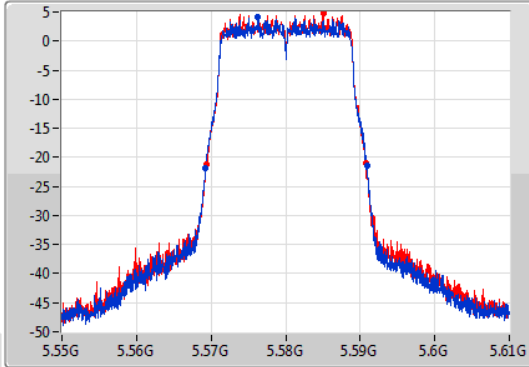

EBW

5580MHz

14/01/2020

CF  
5.58GHz  
Span  
60MHz  
RBW  
200kHz  
VBW  
1MHz  
Sweep Time  
100ms  
Detector Type  
Peak

CF  
5.58GHz  
Span  
60MHz  
RBW  
200kHz  
VBW  
1MHz  
Sweep Time  
100ms  
Detector Type  
Peak