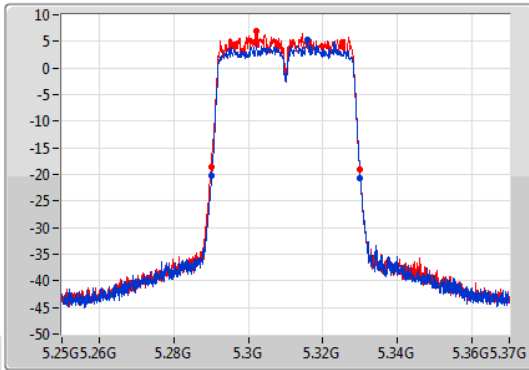

EBW

5310MHz

14/01/2020

CF  
5.31GHz  
Span  
120MHz  
RBW  
500kHz  
VBW  
2MHz  
Sweep Time  
100ms  
Detector Type  
Peak

CF  
5.31GHz  
Span  
120MHz  
RBW  
500kHz  
VBW  
2MHz  
Sweep Time  
100ms  
Detector Type  
Peak