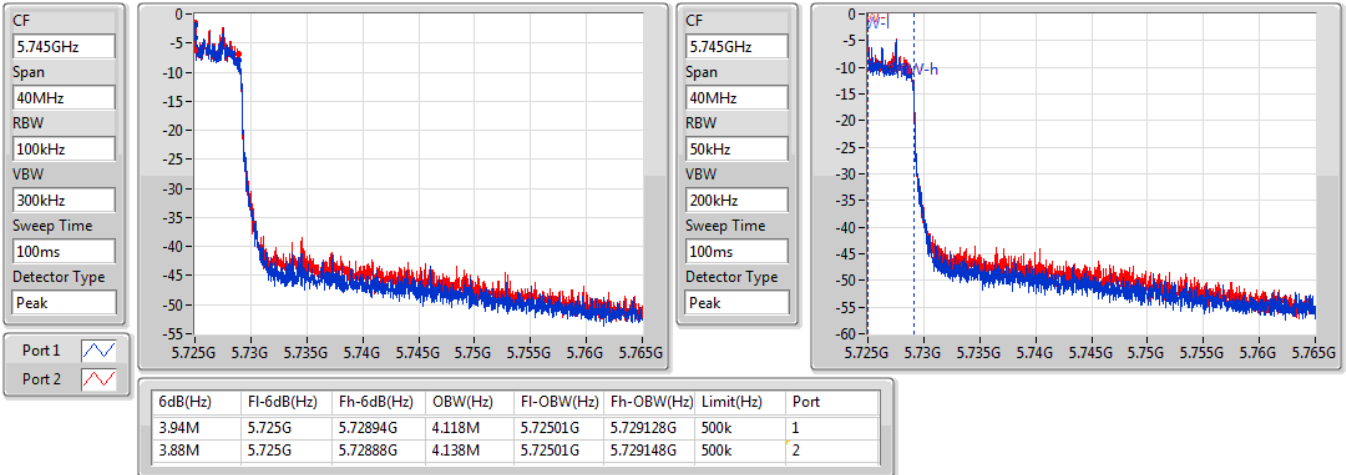

802.11ax HEW40-BF_Nss1,(MCS0)_2TX

EBW

5710MHz Straddle 5.725-5.85GHz

23/01/2020