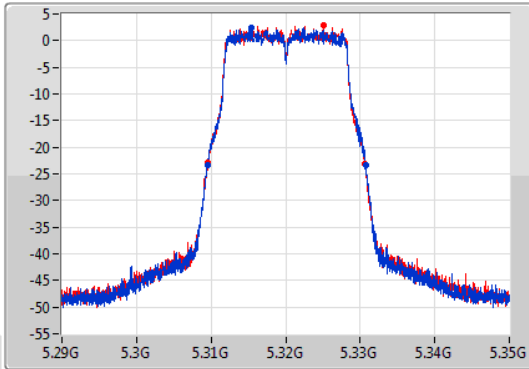

802.11a_Nss1,(6Mbps)_2TX

EBW

5320MHz

14/01/2020

CF
5.32GHz
Span
60MHz
RBW
200kHz
VBW
1MHz
Sweep Time
100ms
Detector Type
Peak

CF
5.32GHz
Span
60MHz
RBW
200kHz
VBW
1MHz
Sweep Time
100ms
Detector Type
Peak