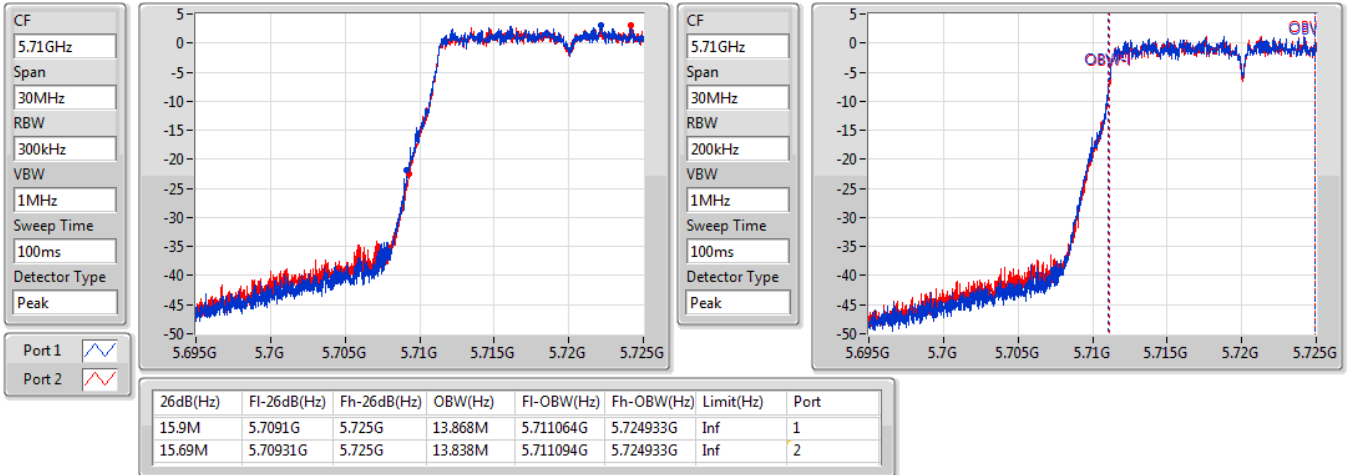

802.11ac VHT20-BF_Nss1,(MCS0)_2TX

EBW

5720MHz Straddle 5.47-5.725GHz

23/01/2020