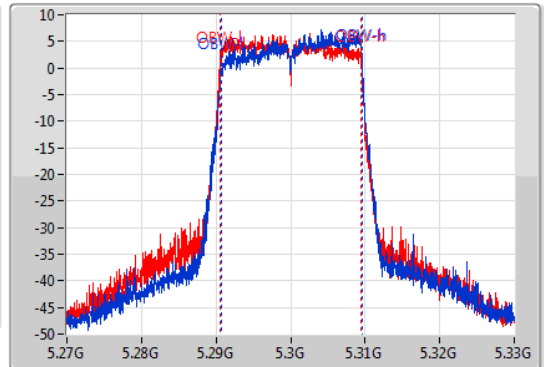

EBW

5300MHz

23/01/2020

CF: 5.3GHz  
 Span: 60MHz  
 RBW: 300kHz  
 VBW: 1MHz  
 Sweep Time: 100ms  
 Detector Type: Peak  
 Port 1: [Waveform icon]  
 Port 2: [Waveform icon]

CF: 5.3GHz  
 Span: 60MHz  
 RBW: 200kHz  
 VBW: 1MHz  
 Sweep Time: 100ms  
 Detector Type: Peak