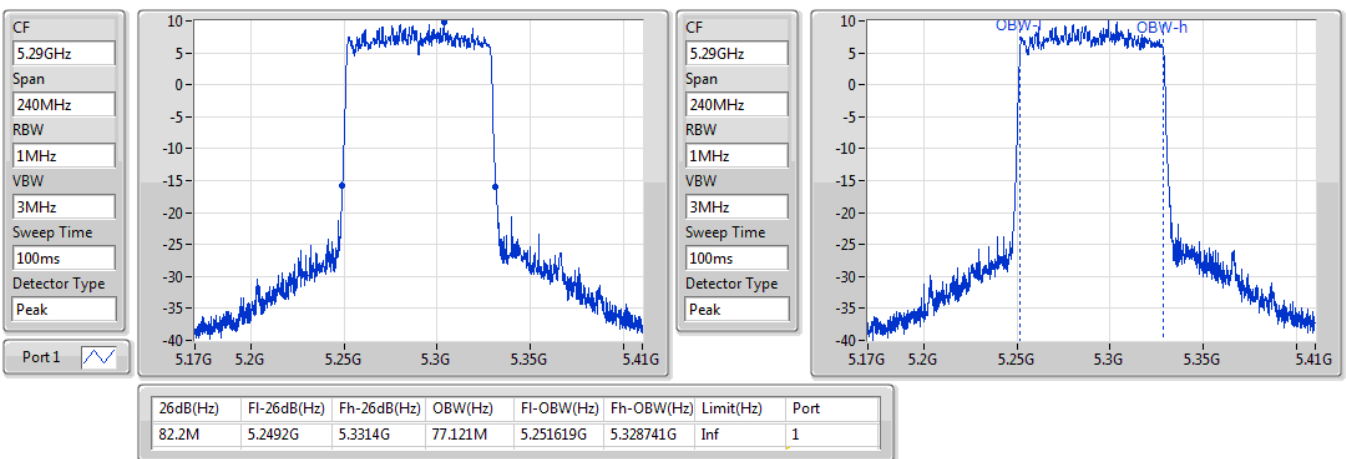

13/01/2020

802.11ax HEW80\_Nss1,(MCS0)\_1TX

EBW

5290MHz

13/01/2020

802.11ax HEW80\_Nss1,(MCS0)\_1TX

EBW

5530MHz