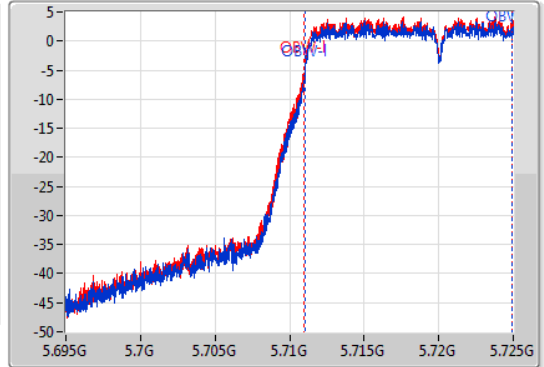

EBW

5720MHz Straddle 5.47-5.725GHz

22/01/2020

CF  
5.71GHz  
Span  
30MHz  
RBW  
300kHz  
VBW  
1MHz  
Sweep Time  
100ms  
Detector Type  
Peak

CF  
5.71GHz  
Span  
30MHz  
RBW  
200kHz  
VBW  
1MHz  
Sweep Time  
100ms  
Detector Type  
Peak