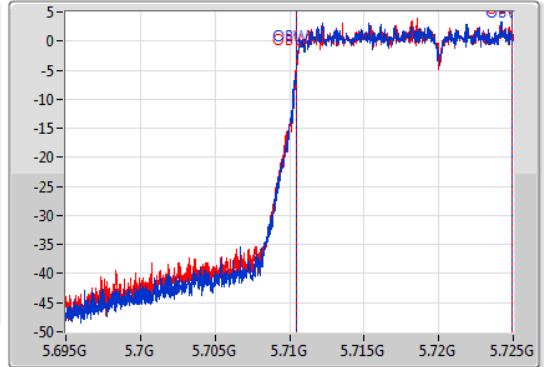

EBW

5720MHz Straddle 5.47-5.725GHz

23/01/2020

CF: 5.71GHz  
 Span: 30MHz  
 RBW: 300kHz  
 VBW: 1MHz  
 Sweep Time: 100ms  
 Detector Type: Peak  
 Port 1: [Waveform icon]  
 Port 2: [Waveform icon]

CF: 5.71GHz  
 Span: 30MHz  
 RBW: 200kHz  
 VBW: 1MHz  
 Sweep Time: 100ms  
 Detector Type: Peak