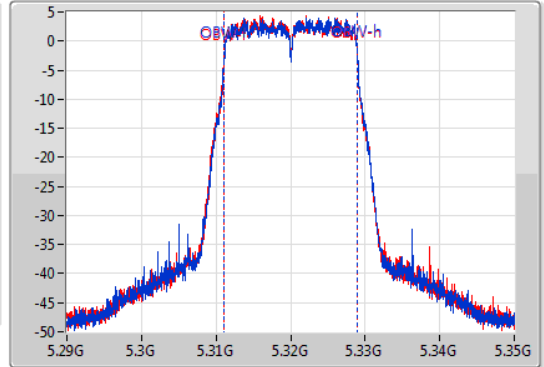

EBW

5320MHz

22/01/2020

CF  
5.32GHz  
Span  
60MHz  
RBW  
300kHz  
VBW  
1MHz  
Sweep Time  
100ms  
Detector Type  
Peak

CF  
5.32GHz  
Span  
60MHz  
RBW  
200kHz  
VBW  
1MHz  
Sweep Time  
100ms  
Detector Type  
Peak