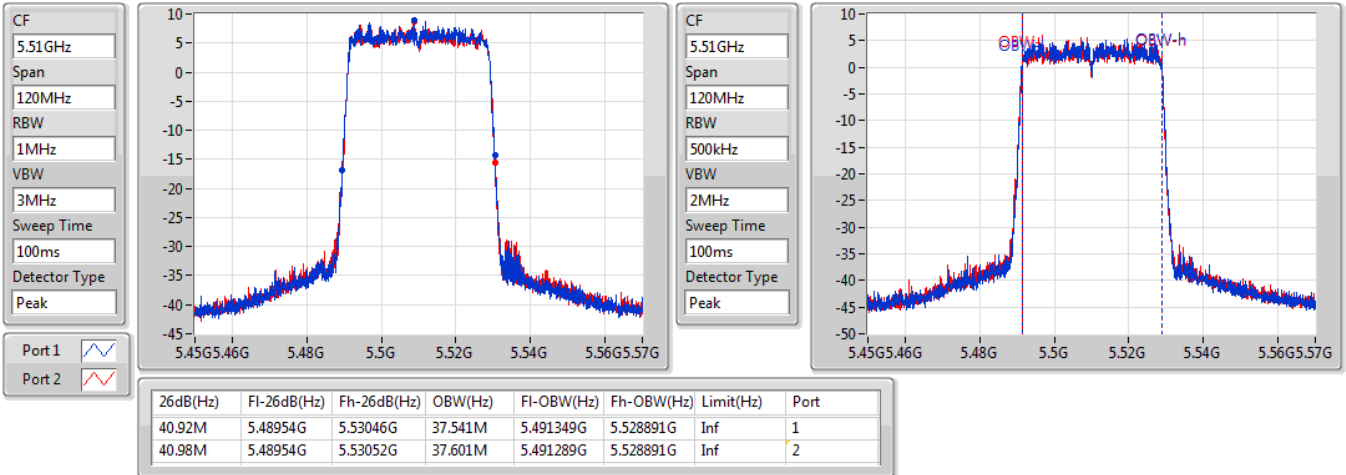

EBW

5510MHz

23/01/2020

802.11ax HEW40-BF\_Nss1,(MCS0)\_2TX

EBW

5550MHz

23/01/2020

802.11ax HEW40-BF\_Nss1,(MCS0)\_2TX