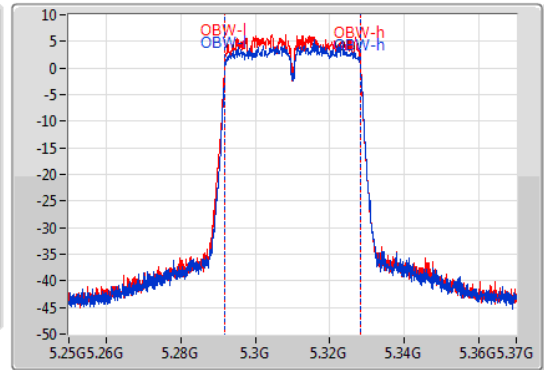

EBW

5310MHz

14/01/2020

CF  
5.31GHz  
Span  
120MHz  
RBW  
500kHz  
VBW  
2MHz  
Sweep Time  
100ms  
Detector Type  
Peak

CF  
5.31GHz  
Span  
120MHz  
RBW  
500kHz  
VBW  
2MHz  
Sweep Time  
100ms  
Detector Type  
Peak