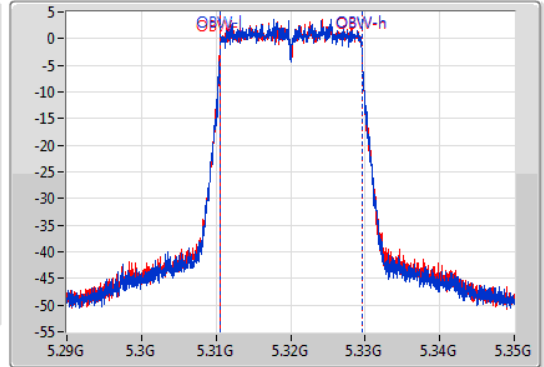

EBW

5320MHz

23/01/2020

CF  
5.32GHz  
Span  
60MHz  
RBW  
300kHz  
VBW  
1MHz  
Sweep Time  
100ms  
Detector Type  
Peak

CF  
5.32GHz  
Span  
60MHz  
RBW  
200kHz  
VBW  
1MHz  
Sweep Time  
100ms  
Detector Type  
Peak