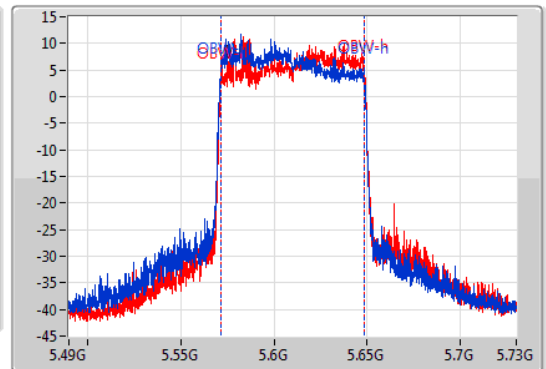

EBW

5610MHz

23/01/2020

CF  
5.61GHz  
Span  
240MHz  
RBW  
2MHz  
VBW  
10MHz  
Sweep Time  
100ms  
Detector Type  
Peak

CF  
5.61GHz  
Span  
240MHz  
RBW  
1MHz  
VBW  
3MHz  
Sweep Time  
100ms  
Detector Type  
Peak