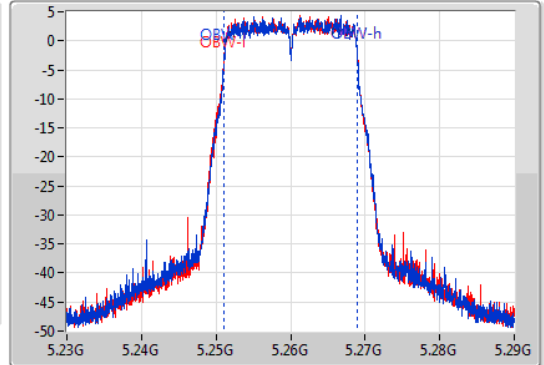

26dB(Hz)	Fl-26dB(Hz)	Fh-26dB(Hz)	OBW(Hz)	Fl-OBW(Hz)	Fh-OBW(Hz)	Limit(Hz)	Port
21.81M	5.24911G	5.27092G	17.901M	5.251094G	5.268996G	Inf	1
21.81M	5.24905G	5.27086G	17.901M	5.251064G	5.268966G	Inf	2

802.11ac VHT20-BF_Nss1,(MCS0)_2TX

EBW

5300MHz

22/01/2020

CF: 5.3GHz
Span: 60MHz
RBW: 300kHz
VBW: 1MHz
Sweep Time: 100ms
Detector Type: Peak