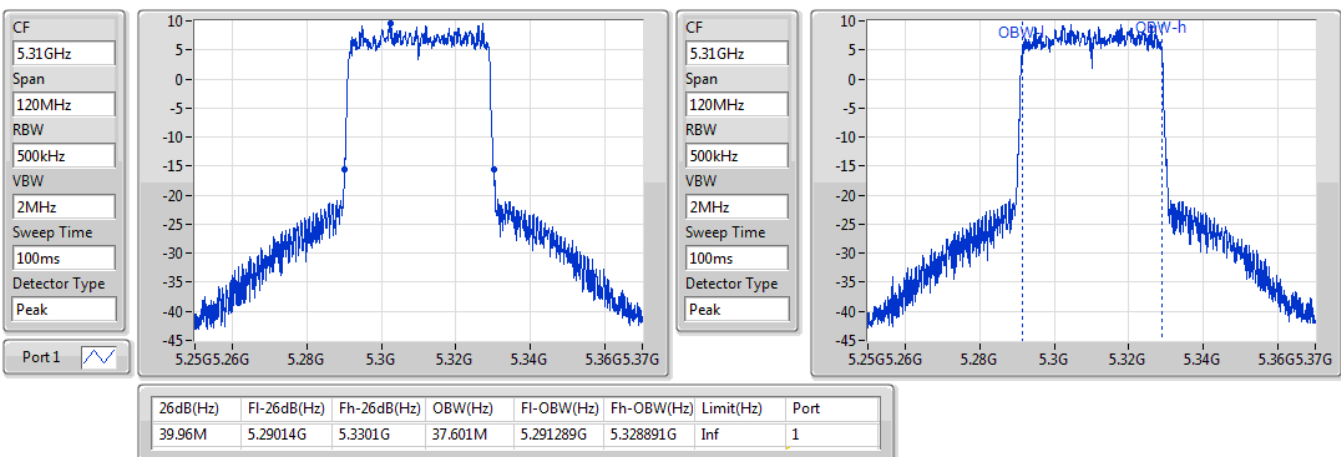

13/01/2020

802.11ax HEW40\_Nss1,(MCS0)\_1TX

EBW

5310MHz

13/01/2020

802.11ax HEW40\_Nss1,(MCS0)\_1TX

EBW

5510MHz