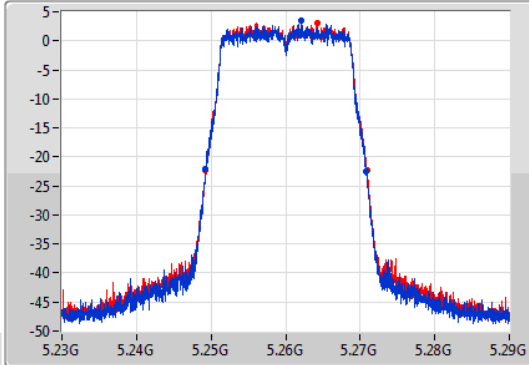

Port X-N dB = Port X 6dB down bandwidth for 5.725-5.85GHz band / 26dB down bandwidth for other band

Port X-OBW = Port X 99% occupied bandwidth;

802.11ac VHT20-BF\_Nss1,(MCS0)\_2TX

EBW

5260MHz

23/01/2020

CF: 5.26GHz  
 Span: 60MHz  
 RBW: 300kHz  
 VBW: 1MHz  
 Sweep Time: 100ms  
 Detector Type: Peak