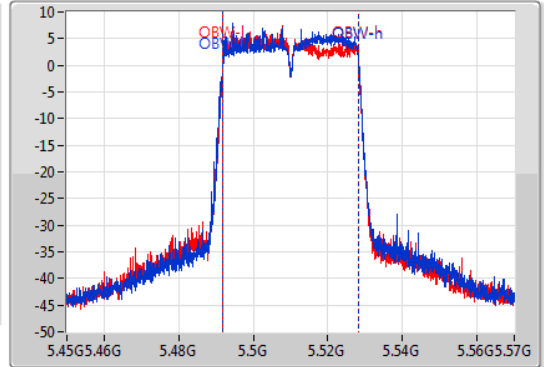

EBW

5510MHz

23/01/2020

CF: 5.51GHz  
 Span: 120MHz  
 RBW: 1MHz  
 VBW: 3MHz  
 Sweep Time: 100ms  
 Detector Type: Peak  
 Port 1: [Waveform icon]  
 Port 2: [Waveform icon]

CF: 5.51GHz  
 Span: 120MHz  
 RBW: 500kHz  
 VBW: 2MHz  
 Sweep Time: 100ms  
 Detector Type: Peak