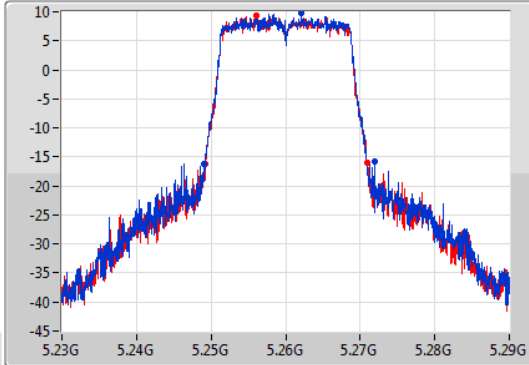

802.11ac VHT20-BF_Nss1,(MCS0)_2TX

EBW

5260MHz

21/01/2020

CF: 5.26GHz
Span: 60MHz
RBW: 300kHz
VBW: 1MHz
Sweep Time: 100ms
Detector Type: Peak

CF: 5.26GHz
Span: 60MHz
RBW: 200kHz
VBW: 1MHz
Sweep Time: 100ms
Detector Type: Peak