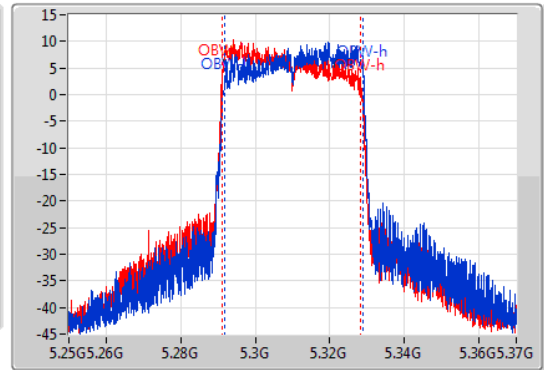

EBW

5310MHz

23/01/2020

CF  
5.31GHz  
Span  
120MHz  
RBW  
1MHz  
VBW  
3MHz  
Sweep Time  
100ms  
Detector Type  
Peak

CF  
5.31GHz  
Span  
120MHz  
RBW  
500kHz  
VBW  
2MHz  
Sweep Time  
100ms  
Detector Type  
Peak