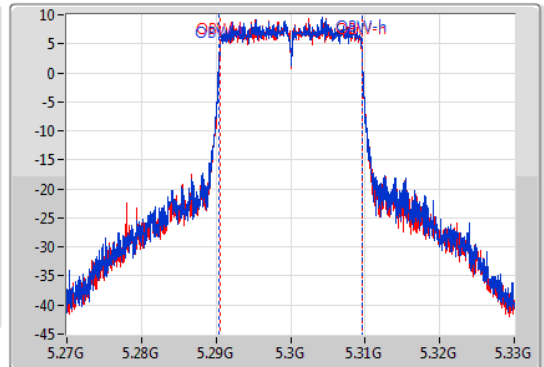

EBW

5300MHz

21/01/2020

CF: 5.3GHz  
 Span: 60MHz  
 RBW: 300kHz  
 VBW: 1MHz  
 Sweep Time: 100ms  
 Detector Type: Peak  
 Port 1: [Waveform icon]  
 Port 2: [Waveform icon]

CF: 5.3GHz  
 Span: 60MHz  
 RBW: 200kHz  
 VBW: 1MHz  
 Sweep Time: 100ms  
 Detector Type: Peak