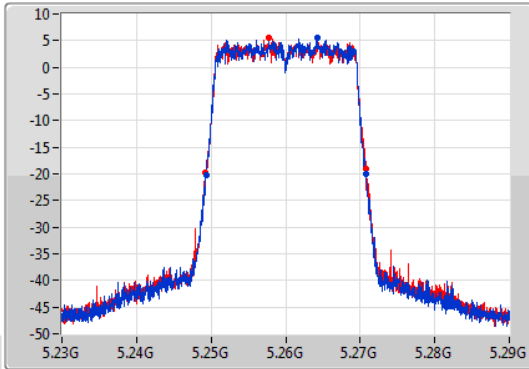

802.11ax HEW20-BF_Nss1,(MCS0)_2TX

EBW

5260MHz

23/01/2020

CF
5.26GHz
Span
60MHz
RBW
300kHz
VBW
1MHz
Sweep Time
100ms
Detector Type
Peak

CF
5.26GHz
Span
60MHz
RBW
200kHz
VBW
1MHz
Sweep Time
100ms
Detector Type
Peak