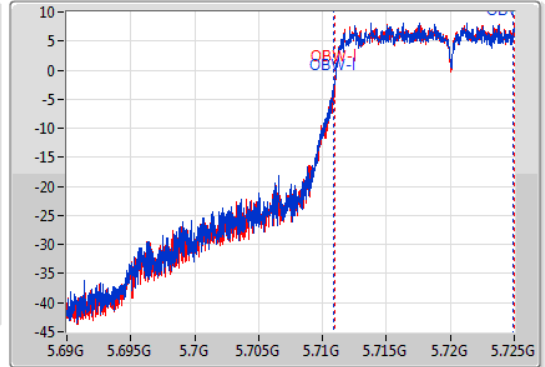

EBW

5720MHz Straddle 5.47-5.725GHz

15/01/2020

CF  
5.7075GHz  
Span  
35MHz  
RBW  
200kHz  
VBW  
1MHz  
Sweep Time  
100ms  
Detector Type  
Peak

CF  
5.7075GHz  
Span  
35MHz  
RBW  
200kHz  
VBW  
1MHz  
Sweep Time  
100ms  
Detector Type  
Peak