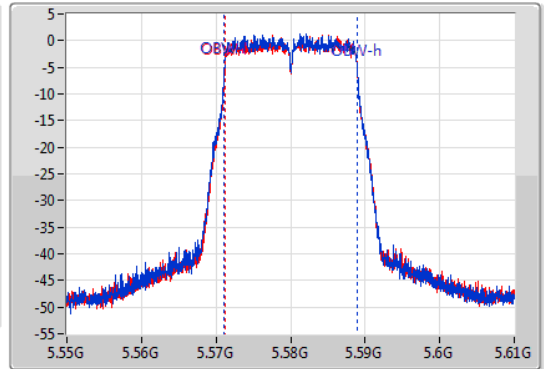

EBW

5580MHz

23/01/2020

CF: 5.58GHz  
 Span: 60MHz  
 RBW: 300kHz  
 VBW: 1MHz  
 Sweep Time: 100ms  
 Detector Type: Peak

Port 1:

Port 2:

CF: 5.58GHz  
 Span: 60MHz  
 RBW: 200kHz  
 VBW: 1MHz  
 Sweep Time: 100ms  
 Detector Type: Peak