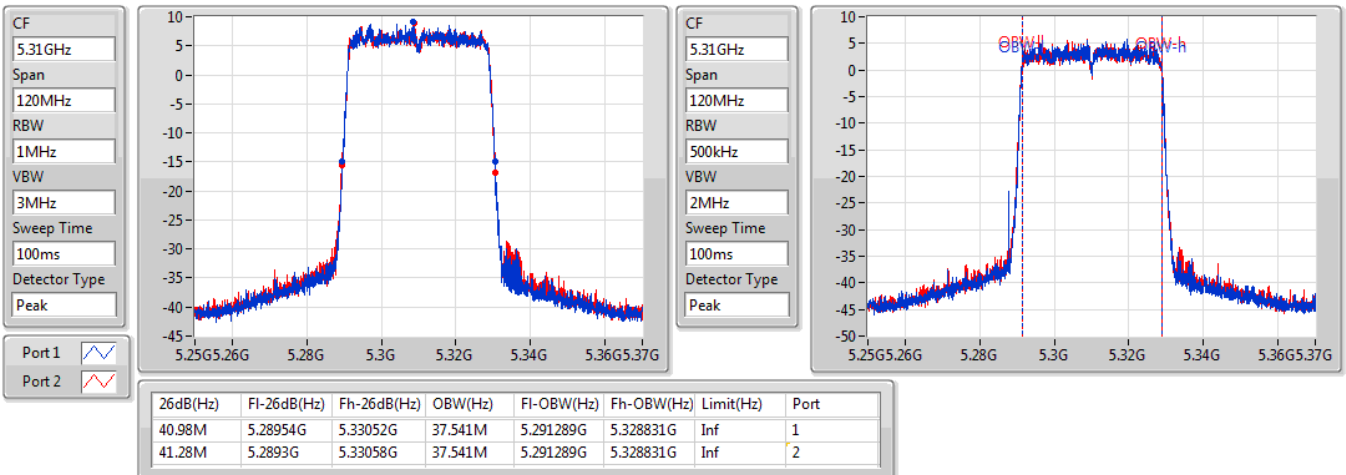

802.11ax HEW40-BF_Nss1,(MCS0)_2TX

EBW

5310MHz

23/01/2020