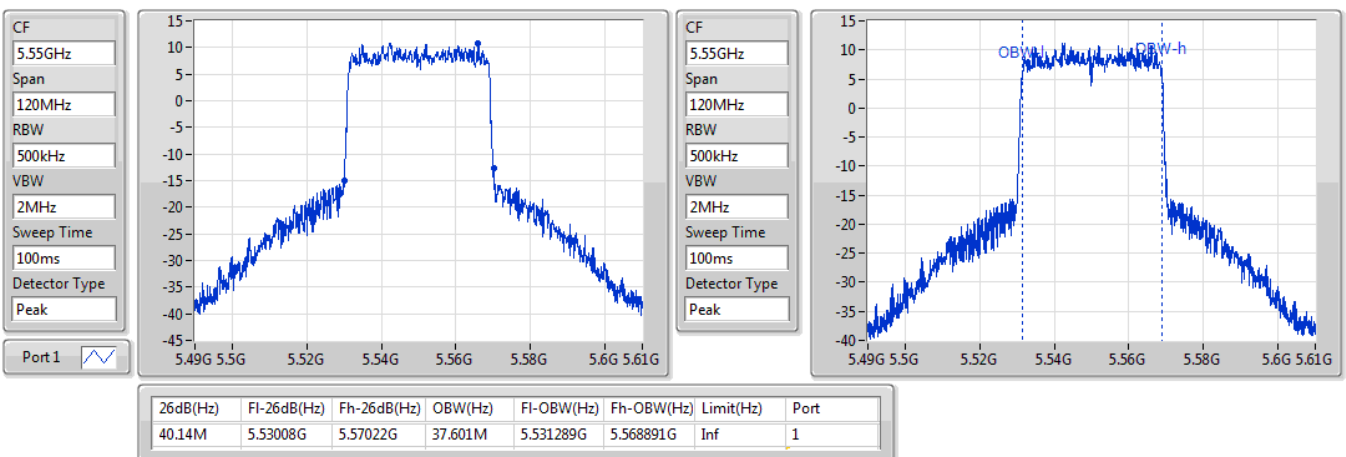

13/01/2020

802.11ax HEW40\_Nss1,(MCS0)\_1TX

EBW

5550MHz

13/01/2020

802.11ax HEW40\_Nss1,(MCS0)\_1TX

EBW

5670MHz