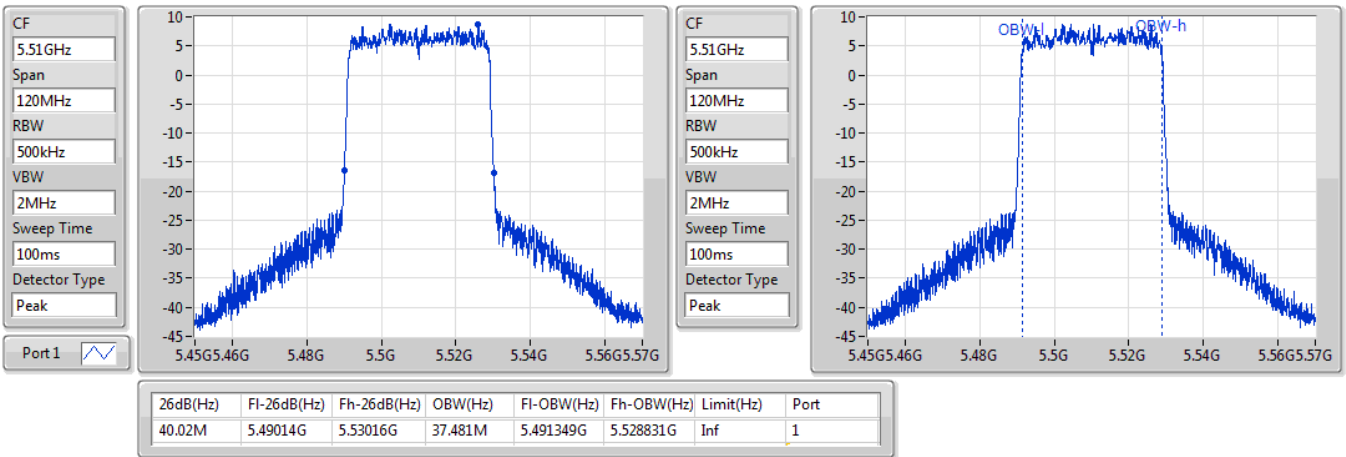

802.11ax HEW40_Nss1,(MCS0)_1TX

EBW

5510MHz

13/01/2020