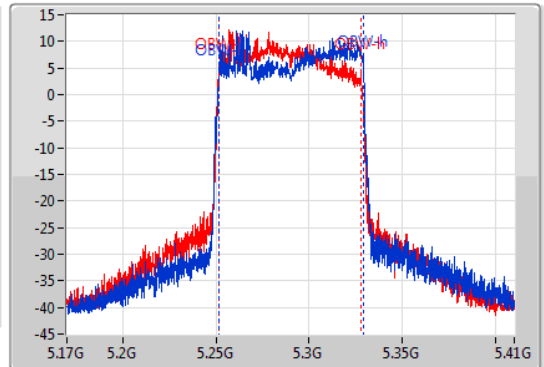

EBW

5290MHz

23/01/2020

CF  
5.29GHz  
Span  
240MHz  
RBW  
2MHz  
VBW  
10MHz  
Sweep Time  
100ms  
Detector Type  
Peak

CF  
5.29GHz  
Span  
240MHz  
RBW  
1MHz  
VBW  
3MHz  
Sweep Time  
100ms  
Detector Type  
Peak