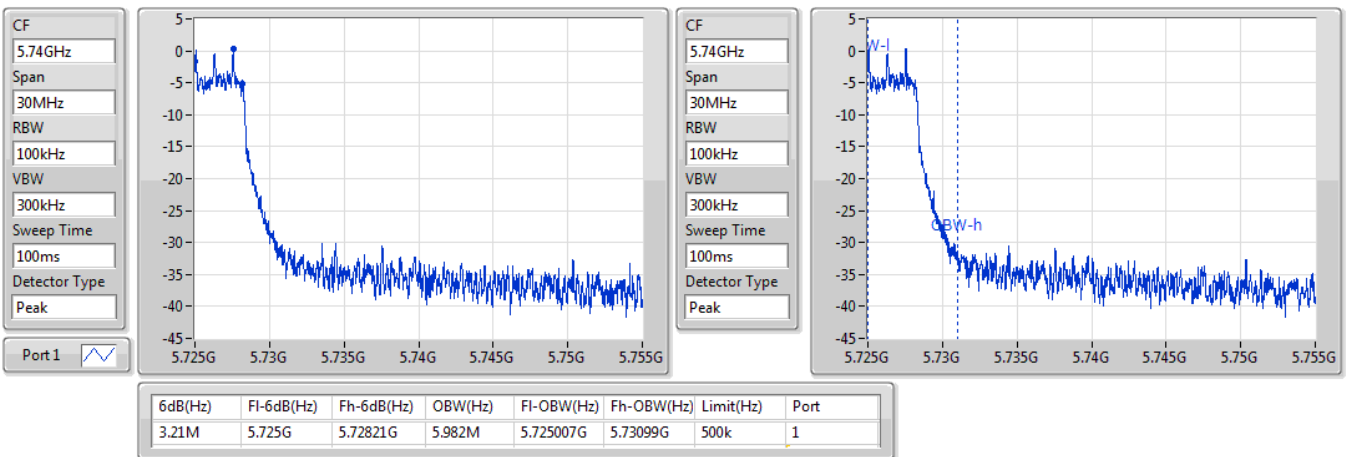

13/01/2020

802.11ac VHT80\_Nss1,(MCS0)\_1TX

EBW

5690MHz Straddle 5.725-5.85GHz

13/01/2020

802.11ax HEW20\_Nss1,(MCS0)\_1TX

EBW

5260MHz