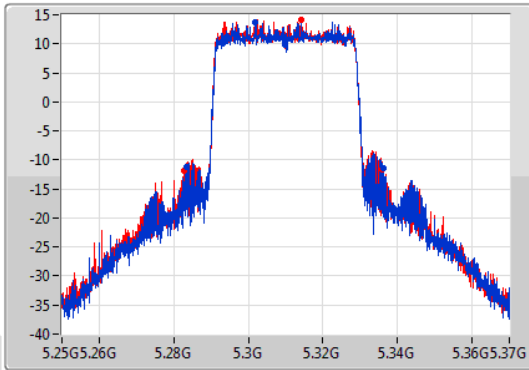

CF
5.31GHz
Span
120MHz
RBW
500kHz
VBW
2MHz
Sweep Time
100ms
Detector Type
Peak