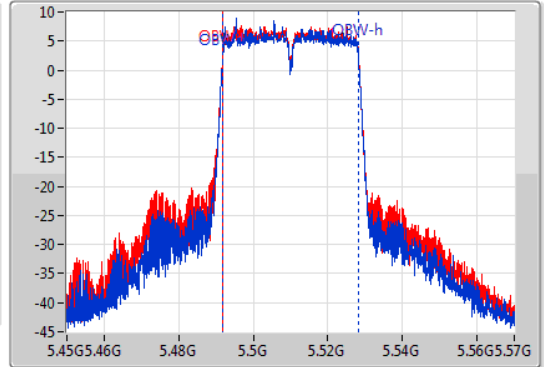

EBW

5510MHz

21/01/2020

CF  
5.51GHz  
Span  
120MHz  
RBW  
1MHz  
VBW  
3MHz  
Sweep Time  
100ms  
Detector Type  
Peak

CF  
5.51GHz  
Span  
120MHz  
RBW  
500kHz  
VBW  
2MHz  
Sweep Time  
100ms  
Detector Type  
Peak