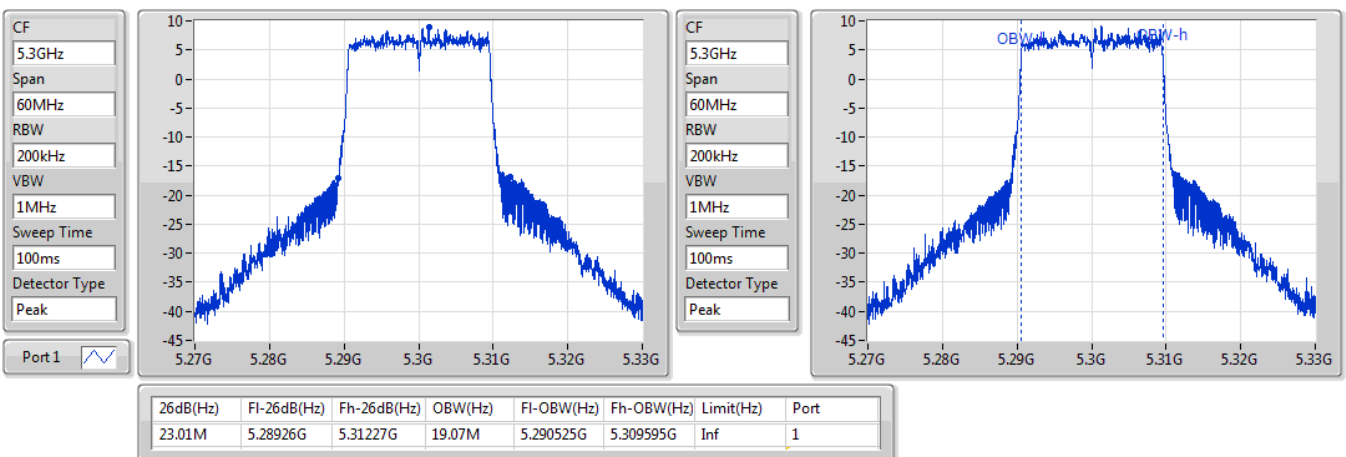

13/01/2020

802.11ax HEW20\_Nss1,(MCS0)\_1TX

EBW

5300MHz

13/01/2020

802.11ax HEW20\_Nss1,(MCS0)\_1TX

EBW

5320MHz