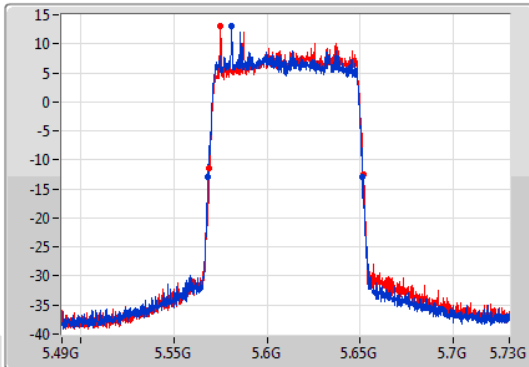

CF
5.61GHz
Span
240MHz
RBW
1MHz
VBW
3MHz
Sweep Time
100ms
Detector Type
Peak