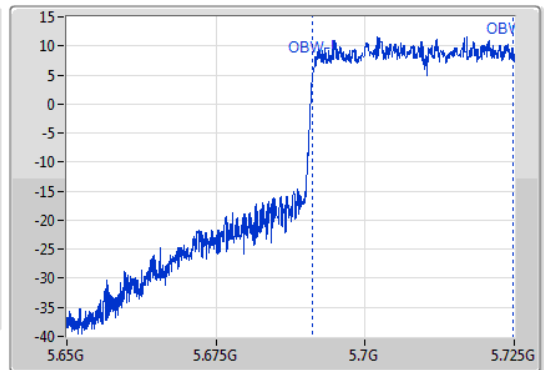

13/01/2020

CF: 5.6875GHz  
 Span: 75MHz  
 RBW: 500kHz  
 VBW: 2MHz  
 Sweep Time: 100ms  
 Detector Type: Peak  
 Port 1

CF: 5.6875GHz  
 Span: 75MHz  
 RBW: 500kHz  
 VBW: 2MHz  
 Sweep Time: 100ms  
 Detector Type: Peak