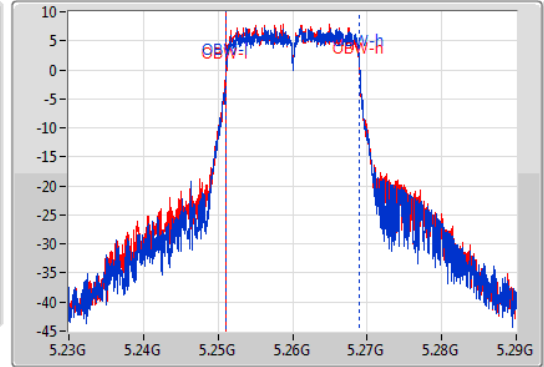

26dB(Hz)	Fl-26dB(Hz)	Fh-26dB(Hz)	OBW(Hz)	Fl-OBW(Hz)	Fh-OBW(Hz)	Limit(Hz)	Port
22.62M	5.24911G	5.27173G	17.931M	5.251064G	5.268996G	Inf	1
22.62M	5.24899G	5.27161G	17.991M	5.251004G	5.268996G	Inf	2

802.11ac VHT20-BF_Nss1,(MCS0)_2TX

EBW

5300MHz

15/01/2020

CF
5.3GHz
Span
60MHz
RBW
200kHz
VBW
1MHz
Sweep Time
100ms
Detector Type
Peak