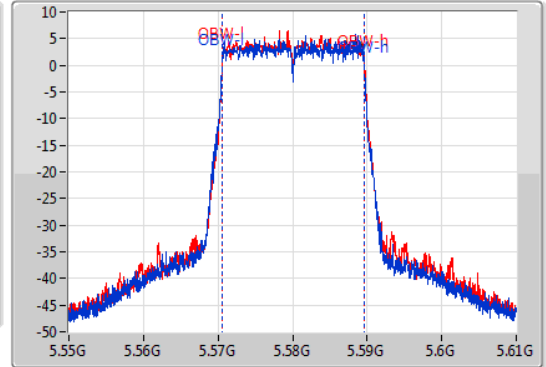

EBW

5580MHz

14/01/2020

CF  
5.58GHz  
Span  
60MHz  
RBW  
200kHz  
VBW  
1MHz  
Sweep Time  
100ms  
Detector Type  
Peak

CF  
5.58GHz  
Span  
60MHz  
RBW  
200kHz  
VBW  
1MHz  
Sweep Time  
100ms  
Detector Type  
Peak