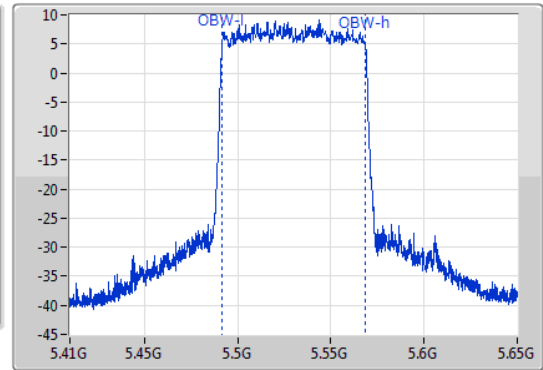

13/01/2020

CF: 5.53GHz  
 Span: 240MHz  
 RBW: 1MHz  
 VBW: 3MHz  
 Sweep Time: 100ms  
 Detector Type: Peak  
 Port 1

CF: 5.53GHz  
 Span: 240MHz  
 RBW: 1MHz  
 VBW: 3MHz  
 Sweep Time: 100ms  
 Detector Type: Peak