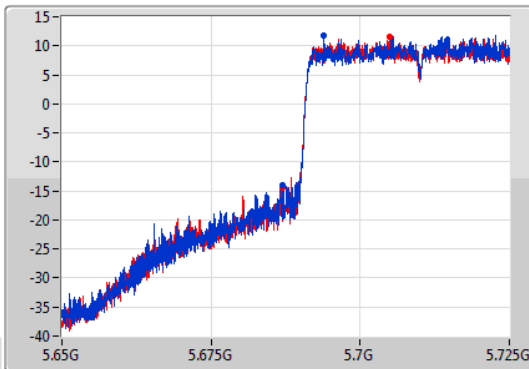

CF
5.6875GHz
Span
75MHz
RBW
500kHz
VBW
2MHz
Sweep Time
100ms
Detector Type
Peak