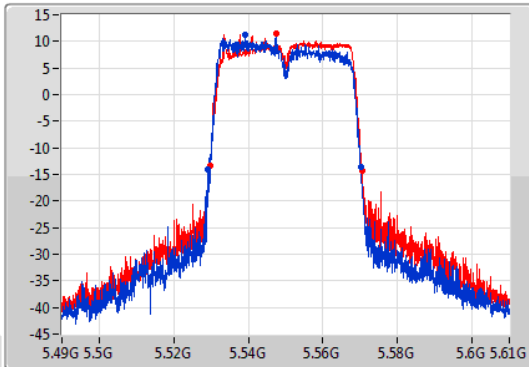

EBW

5550MHz

23/01/2020

CF: 5.55GHz  
 Span: 120MHz  
 RBW: 1MHz  
 VBW: 3MHz  
 Sweep Time: 100ms  
 Detector Type: Peak  
 Port 1: [Waveform icon]  
 Port 2: [Waveform icon]

CF: 5.55GHz  
 Span: 120MHz  
 RBW: 500kHz  
 VBW: 2MHz  
 Sweep Time: 100ms  
 Detector Type: Peak