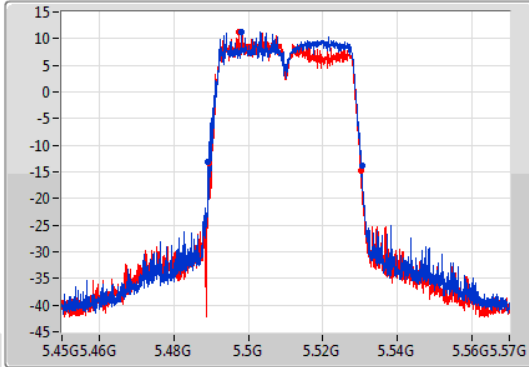

EBW

5510MHz

23/01/2020

CF: 5.51GHz  
 Span: 120MHz  
 RBW: 1MHz  
 VBW: 3MHz  
 Sweep Time: 100ms  
 Detector Type: Peak  
 Port 1: [Waveform icon]  
 Port 2: [Waveform icon]

CF: 5.51GHz  
 Span: 120MHz  
 RBW: 500kHz  
 VBW: 2MHz  
 Sweep Time: 100ms  
 Detector Type: Peak