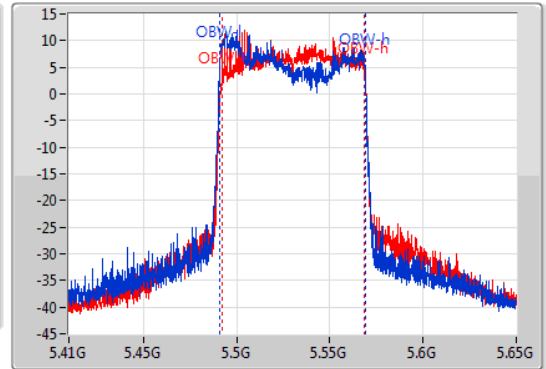

EBW

5530MHz

23/01/2020

CF  
5.53GHz  
Span  
240MHz  
RBW  
2MHz  
VBW  
10MHz  
Sweep Time  
100ms  
Detector Type  
Peak

CF  
5.53GHz  
Span  
240MHz  
RBW  
1MHz  
VBW  
3MHz  
Sweep Time  
100ms  
Detector Type  
Peak