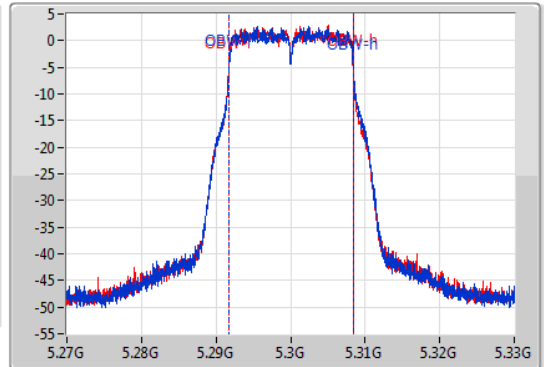

802.11a\_Nss1,(6Mbps)\_2TX

EBW

5300MHz

14/01/2020

CF  
5.3GHz  
Span  
60MHz  
RBW  
200kHz  
VBW  
1MHz  
Sweep Time  
100ms  
Detector Type  
Peak

CF  
5.3GHz  
Span  
60MHz  
RBW  
200kHz  
VBW  
1MHz  
Sweep Time  
100ms  
Detector Type  
Peak