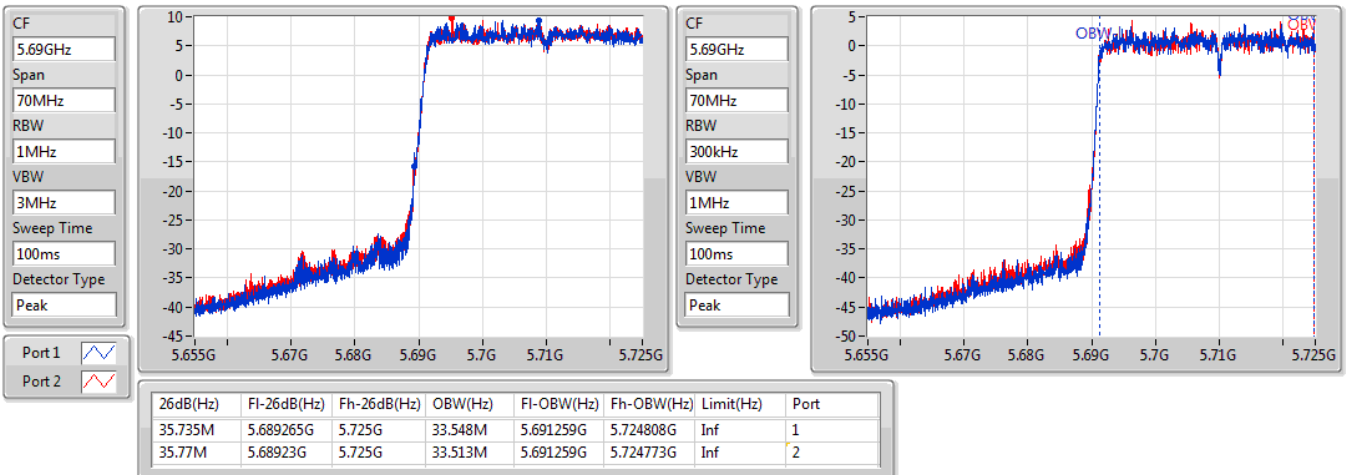

EBW

5670MHz

23/01/2020

802.11ax HEW40-BF\_Nss1,(MCS0)\_2TX

EBW

5710MHz Straddle 5.47-5.725GHz

23/01/2020

802.11ax HEW40-BF\_Nss1,(MCS0)\_2TX