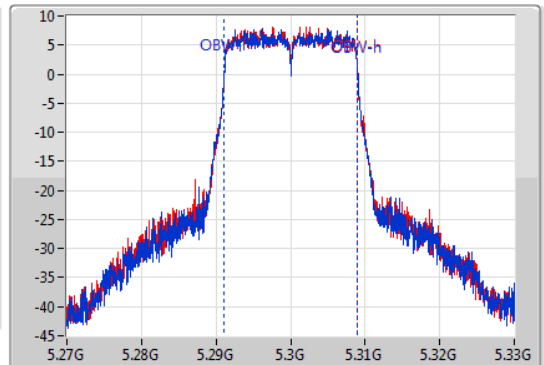

802.11ac VHT20-BF\_Nss1,(MCS0)\_2TX

EBW

5300MHz

21/01/2020

CF: 5.3GHz  
 Span: 60MHz  
 RBW: 300kHz  
 VBW: 1MHz  
 Sweep Time: 100ms  
 Detector Type: Peak

CF: 5.3GHz  
 Span: 60MHz  
 RBW: 200kHz  
 VBW: 1MHz  
 Sweep Time: 100ms  
 Detector Type: Peak