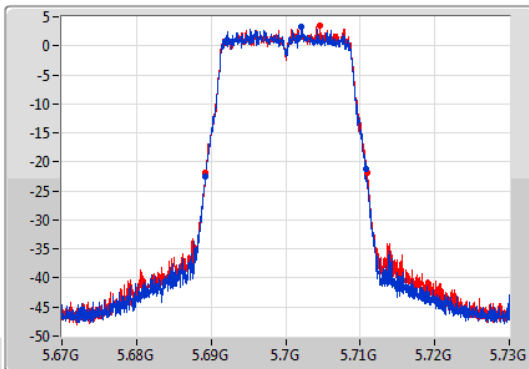

EBW

5700MHz

23/01/2020

CF: 5.7GHz  
 Span: 60MHz  
 RBW: 300kHz  
 VBW: 1MHz  
 Sweep Time: 100ms  
 Detector Type: Peak

Port 1:

Port 2:

CF: 5.7GHz  
 Span: 60MHz  
 RBW: 200kHz  
 VBW: 1MHz  
 Sweep Time: 100ms  
 Detector Type: Peak