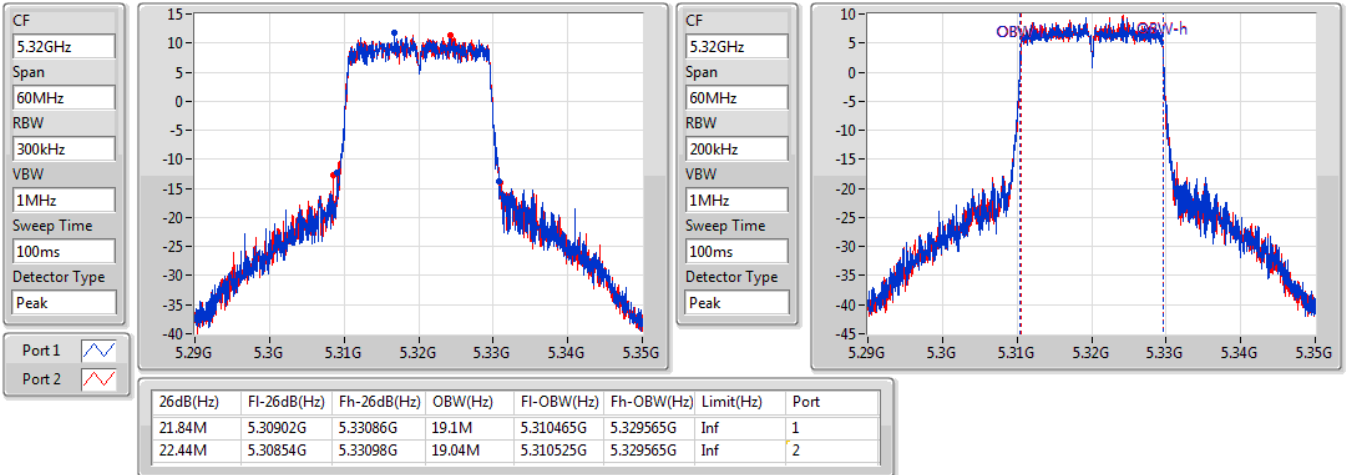

802.11ax HEW20-BF_Nss1,(MCS0)_2TX

EBW

5320MHz

21/01/2020