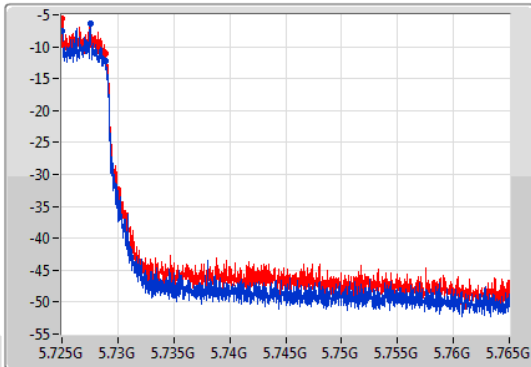

CF
5.745GHz
Span
40MHz
RBW
50kHz
VBW
200kHz
Sweep Time
100ms
Detector Type
Peak