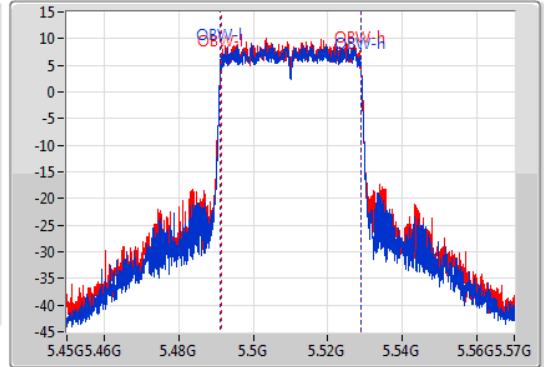

EBW

5510MHz

21/01/2020

CF  
5.51GHz  
Span  
120MHz  
RBW  
1MHz  
VBW  
3MHz  
Sweep Time  
100ms  
Detector Type  
Peak

CF  
5.51GHz  
Span  
120MHz  
RBW  
500kHz  
VBW  
2MHz  
Sweep Time  
100ms  
Detector Type  
Peak