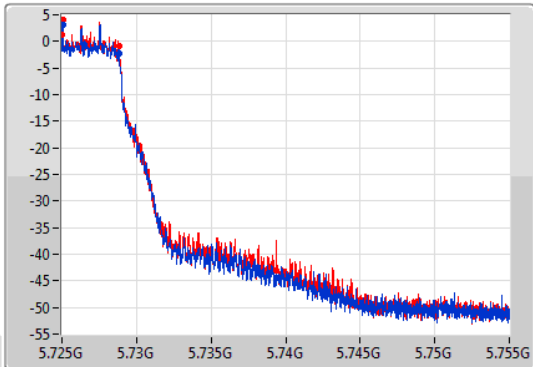

EBW

5720MHz Straddle 5.725-5.85GHz

14/01/2020

CF  
5.74GHz  
Span  
30MHz  
RBW  
100kHz  
VBW  
300kHz  
Sweep Time  
100ms  
Detector Type  
Peak  
Port 1  
Port 2

CF  
5.74GHz  
Span  
30MHz  
RBW  
100kHz  
VBW  
300kHz  
Sweep Time  
100ms  
Detector Type  
Peak