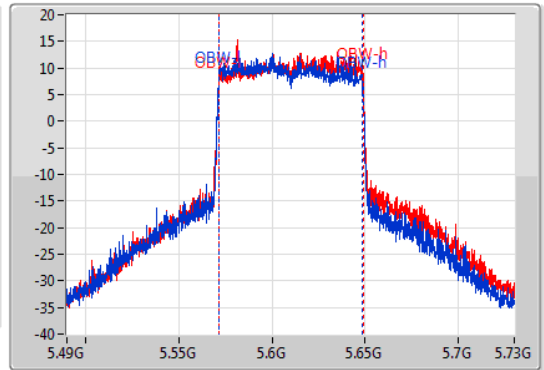

EBW

5610MHz

14/01/2020

CF: 5.61GHz  
 Span: 240MHz  
 RBW: 1MHz  
 VBW: 3MHz  
 Sweep Time: 100ms  
 Detector Type: Peak

Port 1:

Port 2:

CF: 5.61GHz  
 Span: 240MHz  
 RBW: 1MHz  
 VBW: 3MHz  
 Sweep Time: 100ms  
 Detector Type: Peak