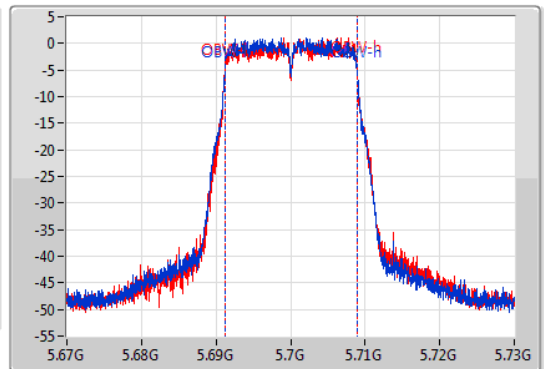

EBW

5700MHz

23/01/2020

CF: 5.7GHz  
 Span: 60MHz  
 RBW: 300kHz  
 VBW: 1MHz  
 Sweep Time: 100ms  
 Detector Type: Peak

Port 1:

Port 2:

CF: 5.7GHz  
 Span: 60MHz  
 RBW: 200kHz  
 VBW: 1MHz  
 Sweep Time: 100ms  
 Detector Type: Peak