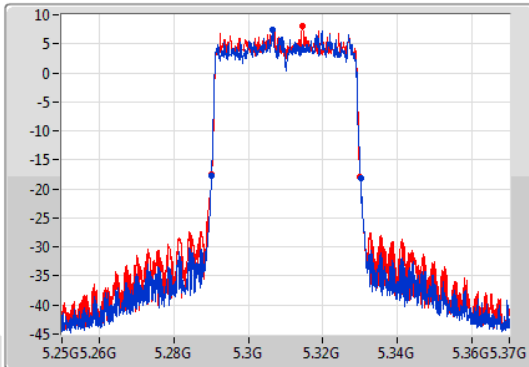

CF
5.31GHz
Span
120MHz
RBW
500kHz
VBW
2MHz
Sweep Time
100ms
Detector Type
Peak