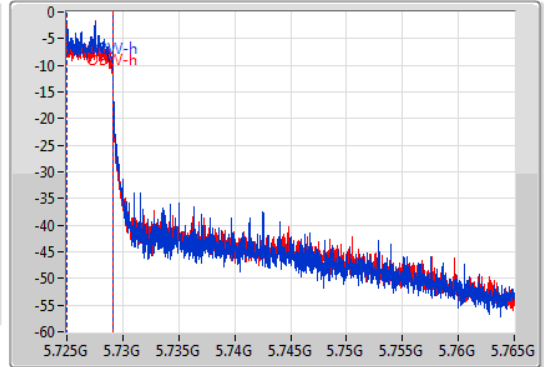

EBW

5710MHz Straddle 5.725-5.85GHz

23/01/2020

CF  
5.745GHz  
Span  
40MHz  
RBW  
100kHz  
VBW  
300kHz  
Sweep Time  
100ms  
Detector Type  
Peak

CF  
5.745GHz  
Span  
40MHz  
RBW  
50kHz  
VBW  
200kHz  
Sweep Time  
100ms  
Detector Type  
Peak