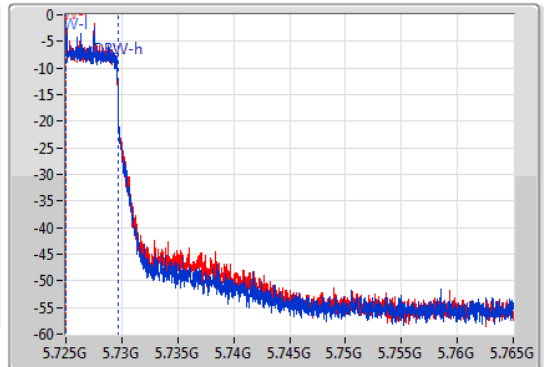

EBW

5720MHz Straddle 5.725-5.85GHz

23/01/2020

CF: 5.745GHz  
 Span: 40MHz  
 RBW: 100kHz  
 VBW: 300kHz  
 Sweep Time: 100ms  
 Detector Type: Peak  
 Port 1: [Waveform icon]  
 Port 2: [Waveform icon]

CF: 5.745GHz  
 Span: 40MHz  
 RBW: 50kHz  
 VBW: 200kHz  
 Sweep Time: 100ms  
 Detector Type: Peak