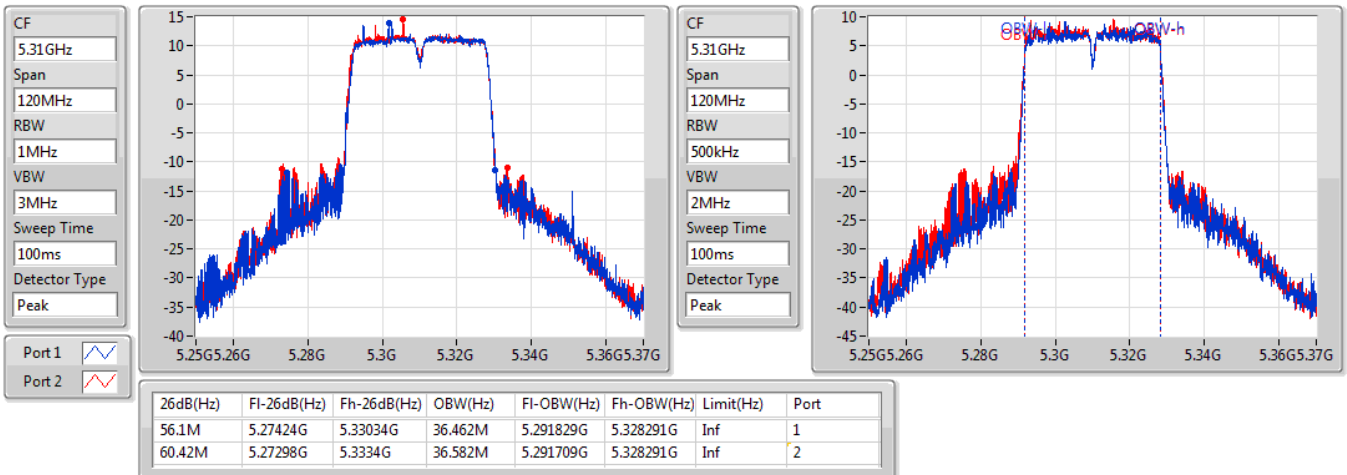

802.11ac VHT40-BF_Nss1,(MCS0)_2TX

EBW

5310MHz

21/01/2020