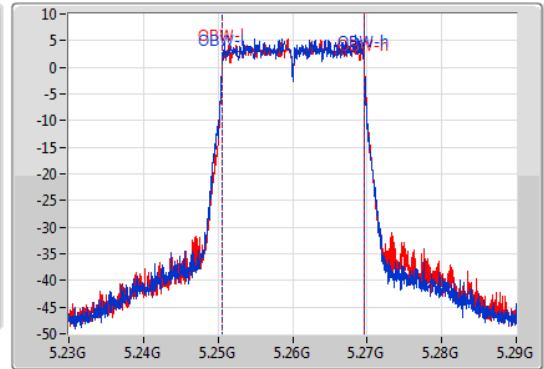

EBW

5260MHz

14/01/2020

CF  
5.26GHz  
Span  
60MHz  
RBW  
200kHz  
VBW  
1MHz  
Sweep Time  
100ms  
Detector Type  
Peak

CF  
5.26GHz  
Span  
60MHz  
RBW  
200kHz  
VBW  
1MHz  
Sweep Time  
100ms  
Detector Type  
Peak