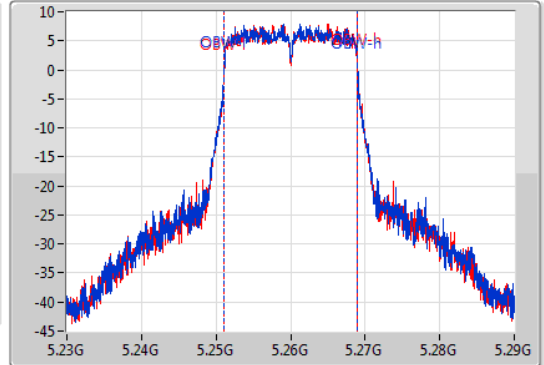

26dB(Hz)	Fl-26dB(Hz)	Fh-26dB(Hz)	OBW(Hz)	Fl-OBW(Hz)	Fh-OBW(Hz)	Limit(Hz)	Port
22.86M	5.24911G	5.27197G	17.871M	5.251124G	5.268996G	Inf	1
21.75M	5.24923G	5.27098G	17.841M	5.251124G	5.268966G	Inf	2

802.11ac VHT20-BF_Nss1,(MCS0)_2TX

EBW

5300MHz

21/01/2020

CF: 5.3GHz
Span: 60MHz
RBW: 300kHz
VBW: 1MHz
Sweep Time: 100ms
Detector Type: Peak