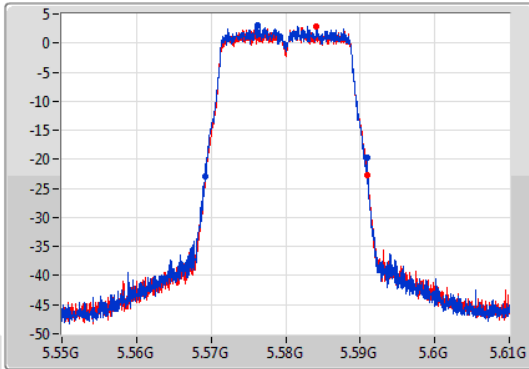

EBW

5580MHz

23/01/2020

CF: 5.58GHz  
 Span: 60MHz  
 RBW: 300kHz  
 VBW: 1MHz  
 Sweep Time: 100ms  
 Detector Type: Peak

Port 1:

Port 2:

CF: 5.58GHz  
 Span: 60MHz  
 RBW: 200kHz  
 VBW: 1MHz  
 Sweep Time: 100ms  
 Detector Type: Peak