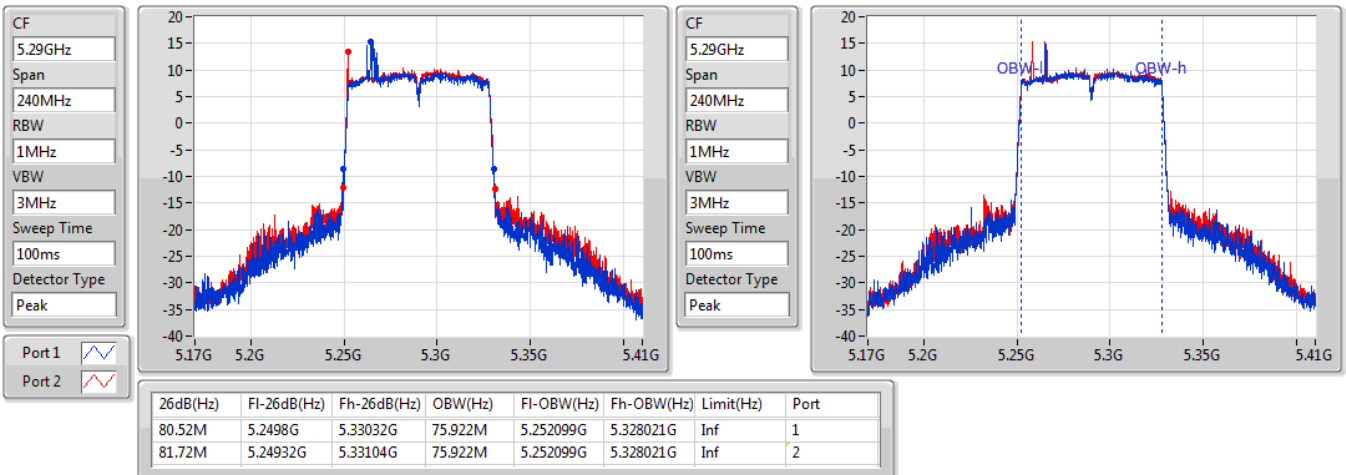

5290MHz

15/01/2020