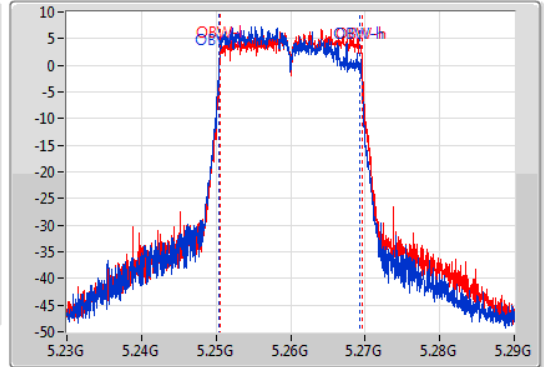

EBW

5260MHz

23/01/2020

CF: 5.26GHz  
 Span: 60MHz  
 RBW: 300kHz  
 VBW: 1MHz  
 Sweep Time: 100ms  
 Detector Type: Peak  
 Port 1: [Waveform icon]  
 Port 2: [Waveform icon]

CF: 5.26GHz  
 Span: 60MHz  
 RBW: 200kHz  
 VBW: 1MHz  
 Sweep Time: 100ms  
 Detector Type: Peak