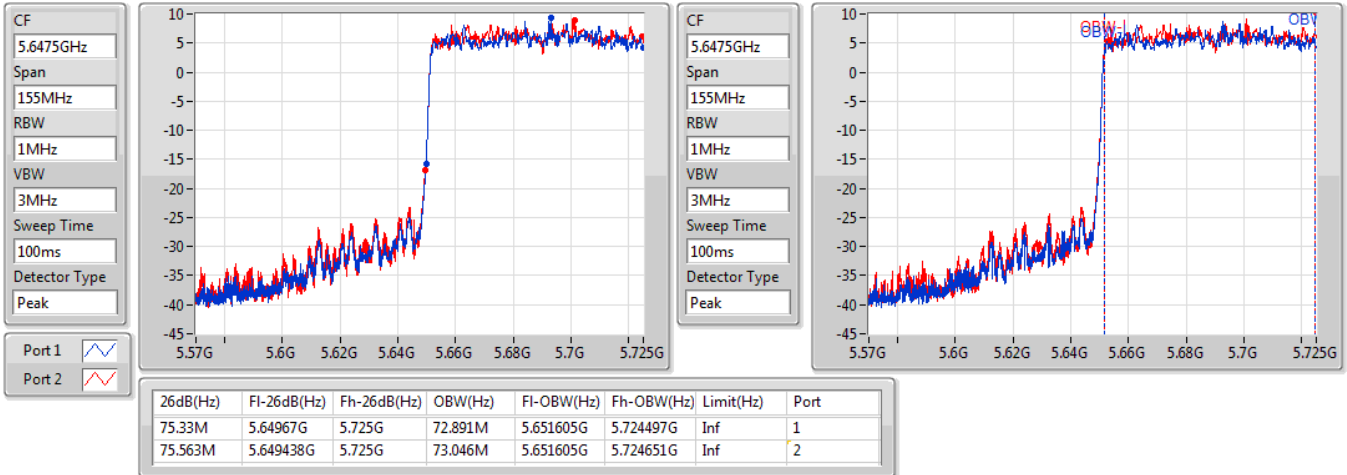

802.11ax HEW80_Nss2,(MCS0)_2TX

EBW

5690MHz Straddle 5.47-5.725GHz

14/01/2020