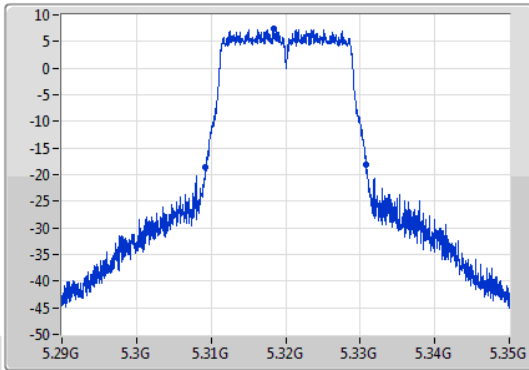

802.11ac VHT20\_Nss1,(MCS0)\_1TX

EBW

5320MHz

13/01/2020

CF  
5.32GHz  
Span  
60MHz  
RBW  
200kHz  
VBW  
1MHz  
Sweep Time  
100ms  
Detector Type  
Peak  
Port 1

CF  
5.32GHz  
Span  
60MHz  
RBW  
200kHz  
VBW  
1MHz  
Sweep Time  
100ms  
Detector Type  
Peak