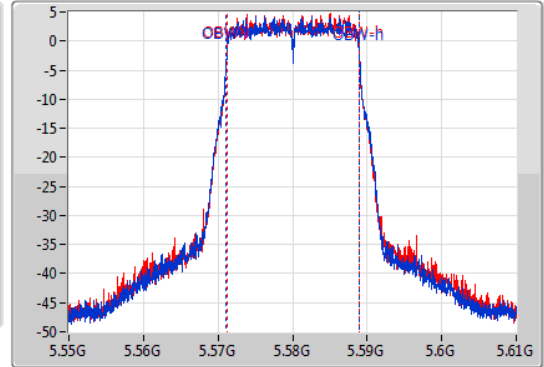

EBW

5580MHz

14/01/2020

CF  
5.58GHz  
Span  
60MHz  
RBW  
200kHz  
VBW  
1MHz  
Sweep Time  
100ms  
Detector Type  
Peak

CF  
5.58GHz  
Span  
60MHz  
RBW  
200kHz  
VBW  
1MHz  
Sweep Time  
100ms  
Detector Type  
Peak