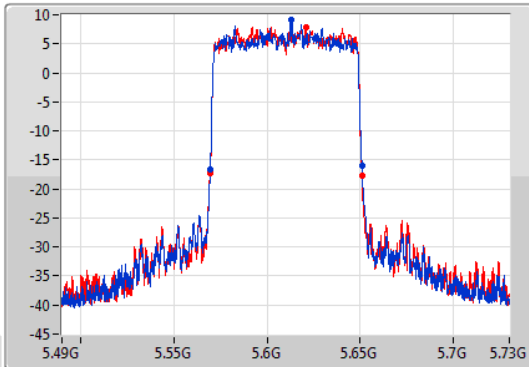

CF
5.61GHz
Span
240MHz
RBW
1MHz
VBW
3MHz
Sweep Time
100ms
Detector Type
Peak