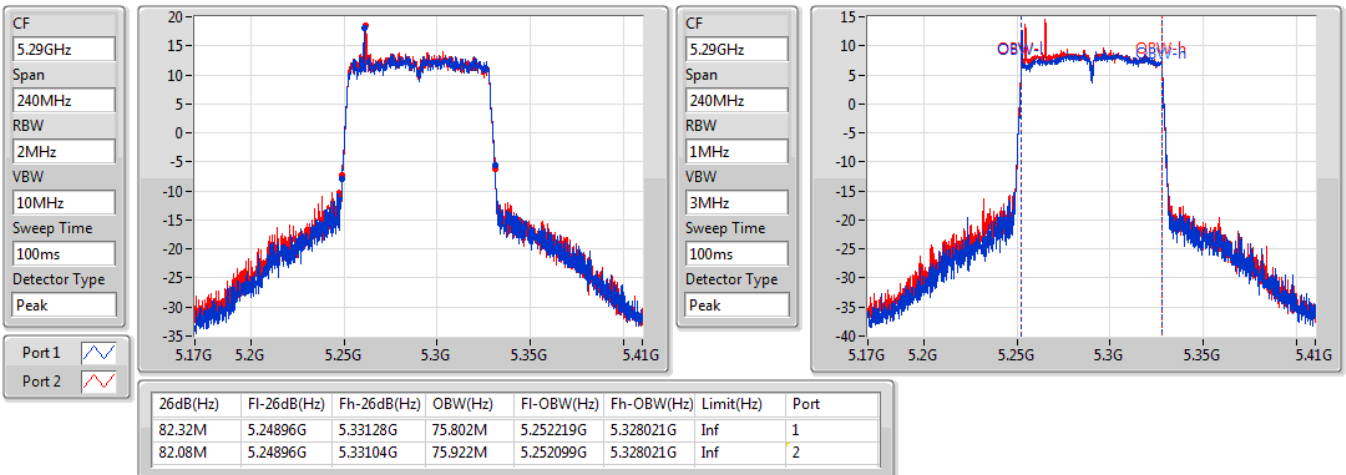

5290MHz

21/01/2020