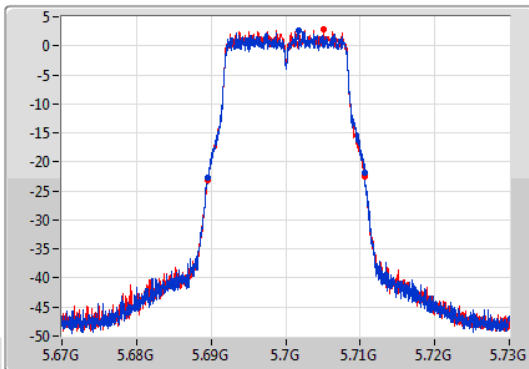

CF
5.7GHz
Span
60MHz
RBW
200kHz
VBW
1MHz
Sweep Time
100ms
Detector Type
Peak