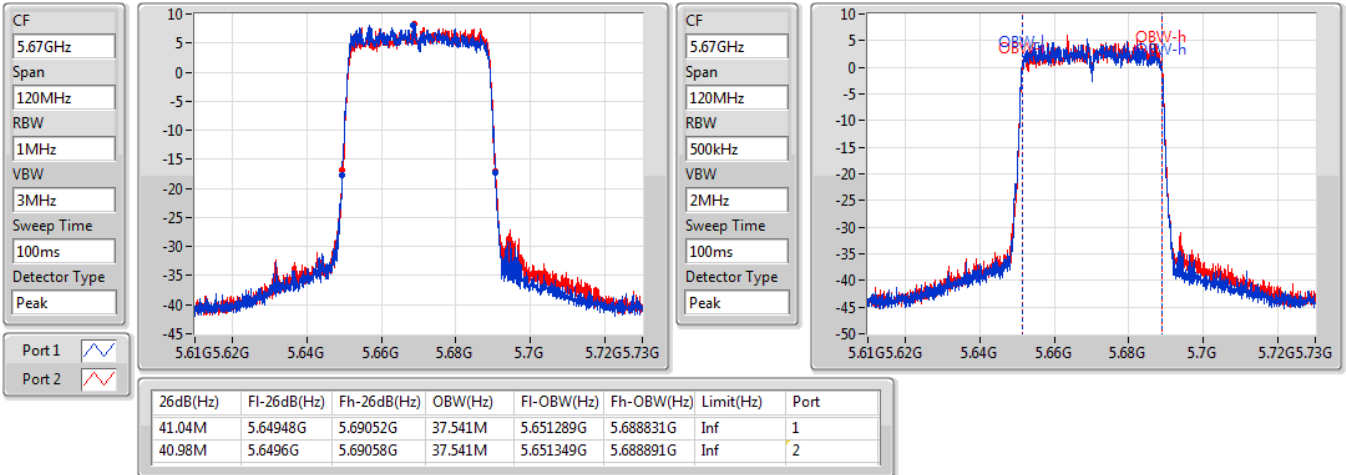

802.11ax HEW40-BF_Nss1,(MCS0)_2TX

EBW

5670MHz

23/01/2020