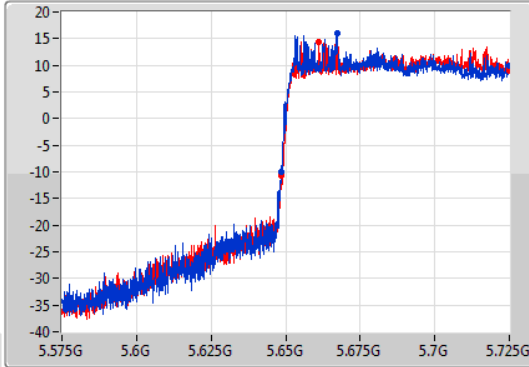

802.11ax HEW80-BF_Nss1,(MCS0)_2TX

EBW

5690MHz Straddle 5.47-5.725GHz

23/01/2020

CF
5.65GHz
Span
150MHz
RBW
2MHz
VBW
10MHz
Sweep Time
100ms
Detector Type
Peak

CF
5.65GHz
Span
150MHz
RBW
1MHz
VBW
3MHz
Sweep Time
100ms
Detector Type
Peak