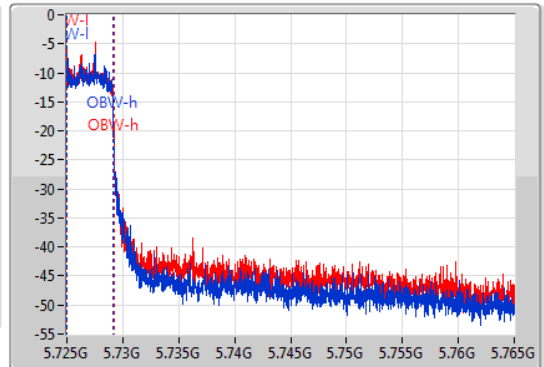

EBW

5690MHz Straddle 5.725-5.85GHz

23/01/2020

CF  
5.745GHz  
Span  
40MHz  
RBW  
100kHz  
VBW  
300kHz  
Sweep Time  
100ms  
Detector Type  
Peak

CF  
5.745GHz  
Span  
40MHz  
RBW  
50kHz  
VBW  
200kHz  
Sweep Time  
100ms  
Detector Type  
Peak