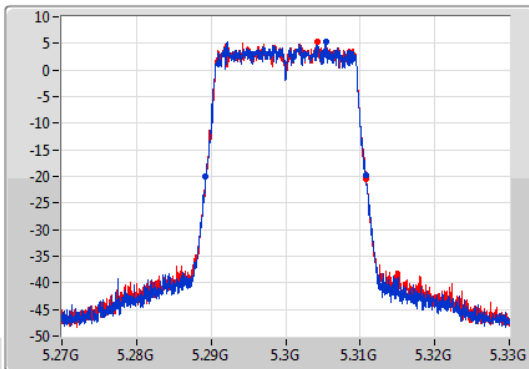

CF
5.3GHz
Span
60MHz
RBW
200kHz
VBW
1MHz
Sweep Time
100ms
Detector Type
Peak