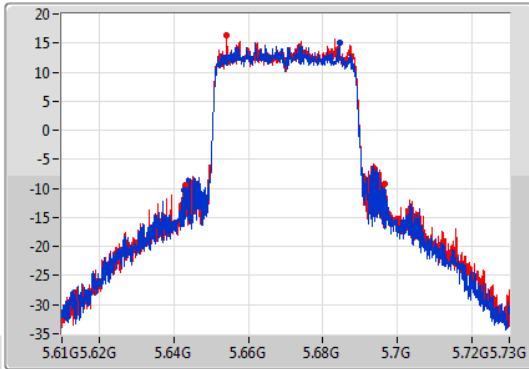

802.11ax HEW40-BF_Nss1,(MCS0)_2TX

EBW

5670MHz

21/01/2020

CF: 5.67GHz
Span: 120MHz
RBW: 1MHz
VBW: 3MHz
Sweep Time: 100ms
Detector Type: Peak

CF: 5.67GHz
Span: 120MHz
RBW: 500kHz
VBW: 2MHz
Sweep Time: 100ms
Detector Type: Peak