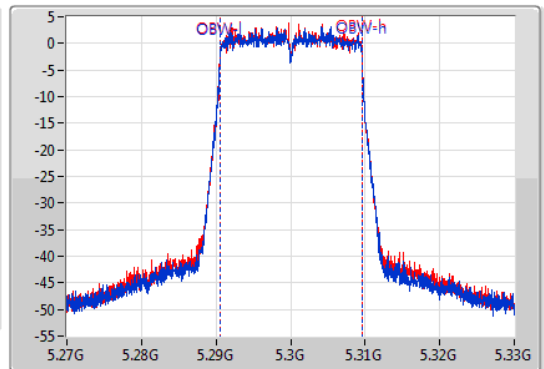

EBW

5300MHz

23/01/2020

CF  
5.3GHz  
Span  
60MHz  
RBW  
300kHz  
VBW  
1MHz  
Sweep Time  
100ms  
Detector Type  
Peak

CF  
5.3GHz  
Span  
60MHz  
RBW  
200kHz  
VBW  
1MHz  
Sweep Time  
100ms  
Detector Type  
Peak