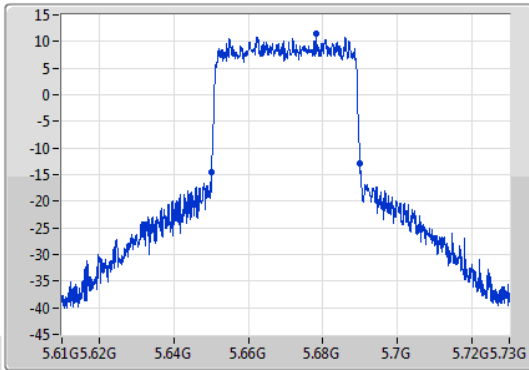

13/01/2020

CF: 5.67GHz  
 Span: 120MHz  
 RBW: 500kHz  
 VBW: 2MHz  
 Sweep Time: 100ms  
 Detector Type: Peak  
 Port 1

CF: 5.67GHz  
 Span: 120MHz  
 RBW: 500kHz  
 VBW: 2MHz  
 Sweep Time: 100ms  
 Detector Type: Peak