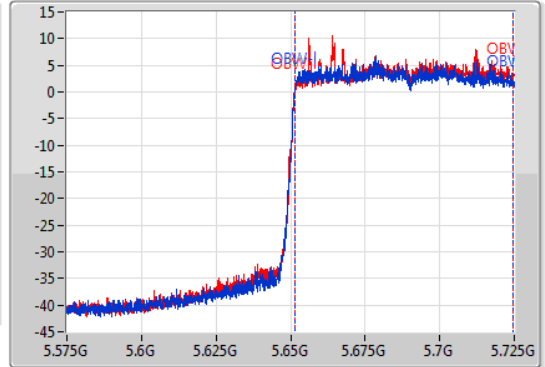

EBW

5690MHz Straddle 5.47-5.725GHz

23/01/2020

CF  
5.65GHz  
Span  
150MHz  
RBW  
2MHz  
VBW  
10MHz  
Sweep Time  
100ms  
Detector Type  
Peak  
Port 1  
Port 2

CF  
5.65GHz  
Span  
150MHz  
RBW  
1MHz  
VBW  
3MHz  
Sweep Time  
100ms  
Detector Type  
Peak