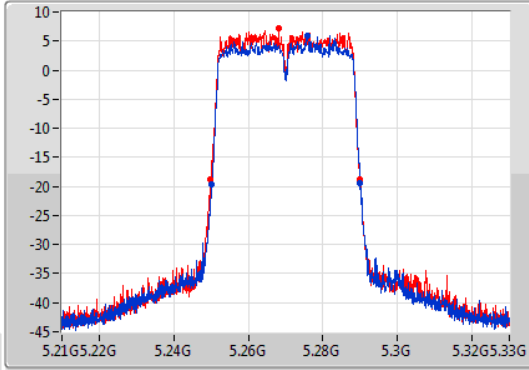

802.11ac VHT40_Nss2,(MCS0)_2TX

EBW

5270MHz

14/01/2020

CF
5.27GHz
Span
120MHz
RBW
500kHz
VBW
2MHz
Sweep Time
100ms
Detector Type
Peak

CF
5.27GHz
Span
120MHz
RBW
500kHz
VBW
2MHz
Sweep Time
100ms
Detector Type
Peak