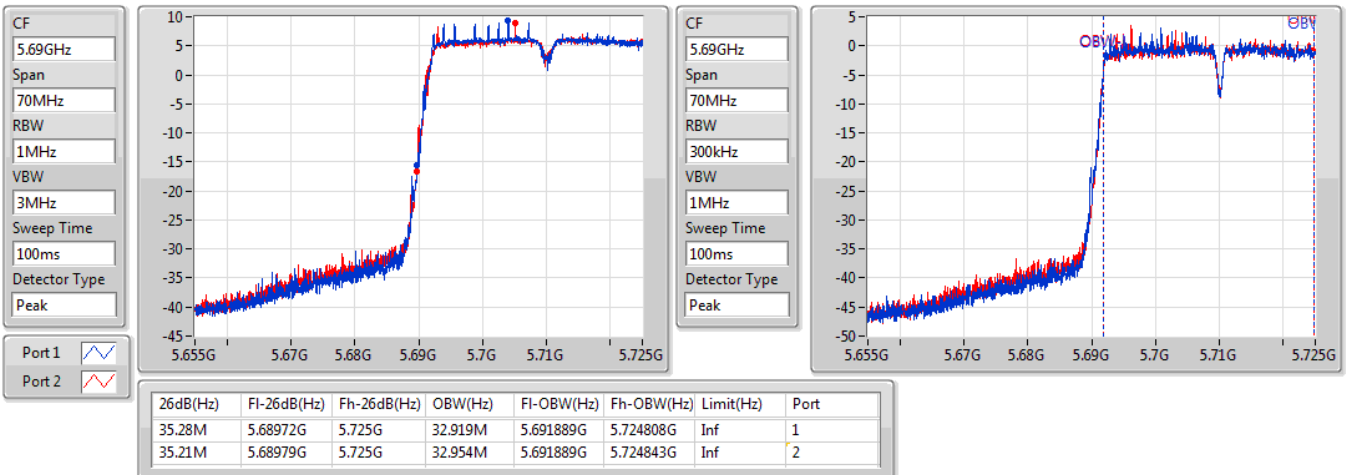

802.11ac VHT40-BF_Nss1,(MCS0)_2TX

EBW

5710MHz Straddle 5.47-5.725GHz

23/01/2020