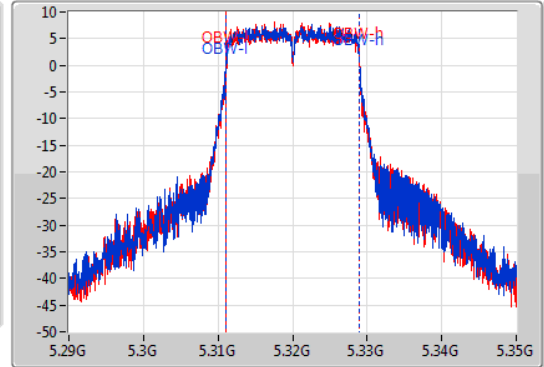

EBW

5320MHz

15/01/2020

CF  
5.32GHz  
Span  
60MHz  
RBW  
200kHz  
VBW  
1MHz  
Sweep Time  
100ms  
Detector Type  
Peak

CF  
5.32GHz  
Span  
60MHz  
RBW  
200kHz  
VBW  
1MHz  
Sweep Time  
100ms  
Detector Type  
Peak