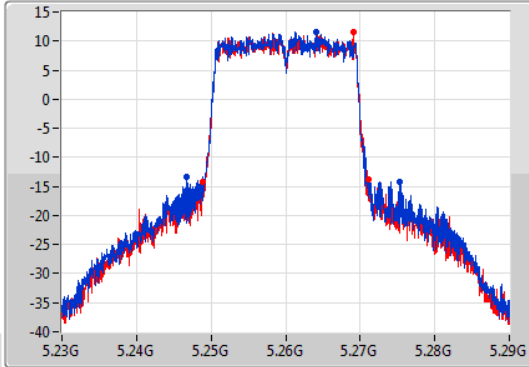

EBW

5260MHz

21/01/2020

CF: 5.26GHz  
 Span: 60MHz  
 RBW: 300kHz  
 VBW: 1MHz  
 Sweep Time: 100ms  
 Detector Type: Peak  
 Port 1: [Waveform icon]  
 Port 2: [Waveform icon]

CF: 5.26GHz  
 Span: 60MHz  
 RBW: 200kHz  
 VBW: 1MHz  
 Sweep Time: 100ms  
 Detector Type: Peak