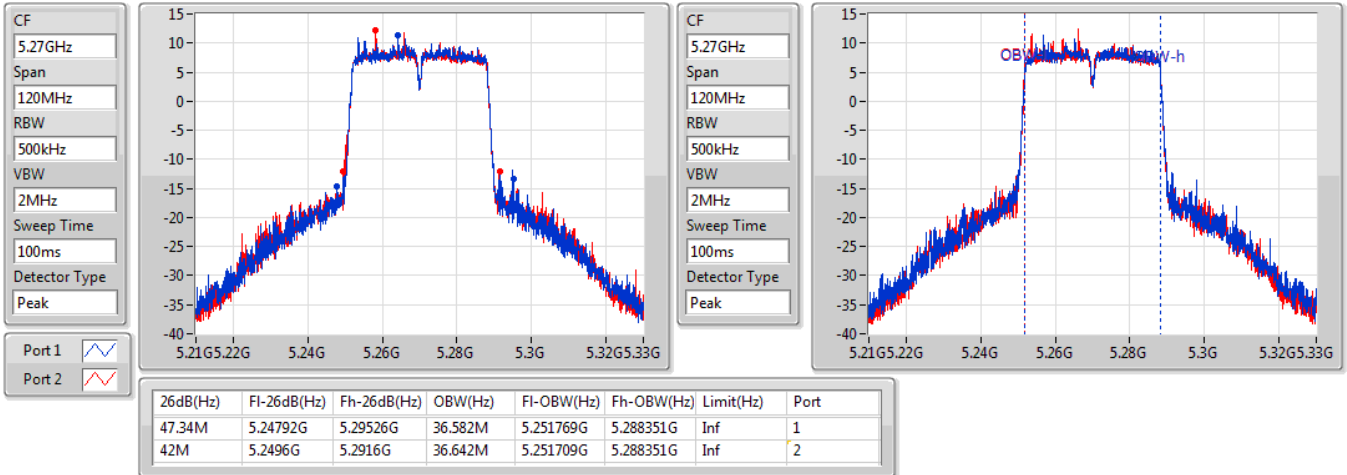

802.11ac VHT40-BF_Nss1,(MCS0)_2TX

EBW

5270MHz

15/01/2020