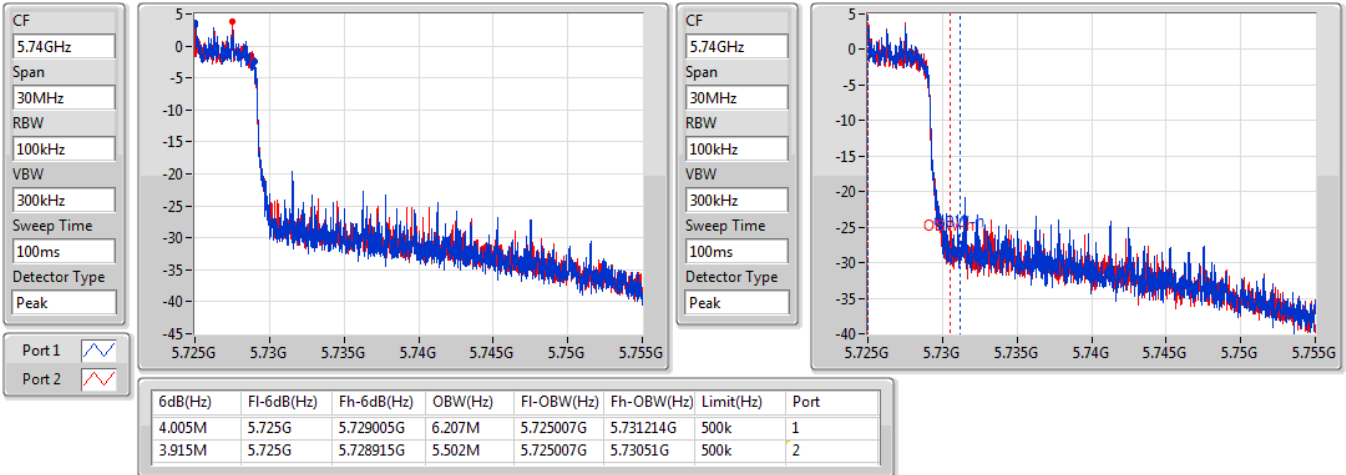

802.11ax HEW40-BF_Nss1,(MCS0)_2TX

EBW

5710MHz Straddle 5.725-5.85GHz

14/01/2020