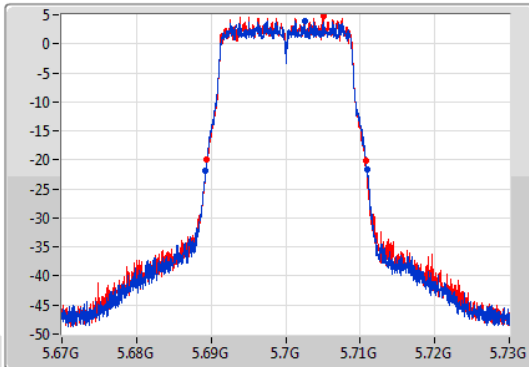

CF
5.7GHz
Span
60MHz
RBW
200kHz
VBW
1MHz
Sweep Time
100ms
Detector Type
Peak