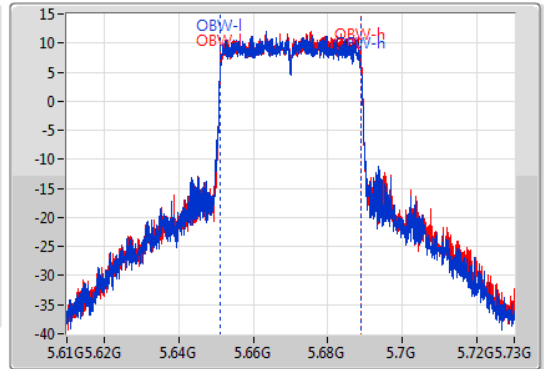

EBW

5670MHz

21/01/2020

CF: 5.67GHz  
 Span: 120MHz  
 RBW: 1MHz  
 VBW: 3MHz  
 Sweep Time: 100ms  
 Detector Type: Peak

CF: 5.67GHz  
 Span: 120MHz  
 RBW: 500kHz  
 VBW: 2MHz  
 Sweep Time: 100ms  
 Detector Type: Peak