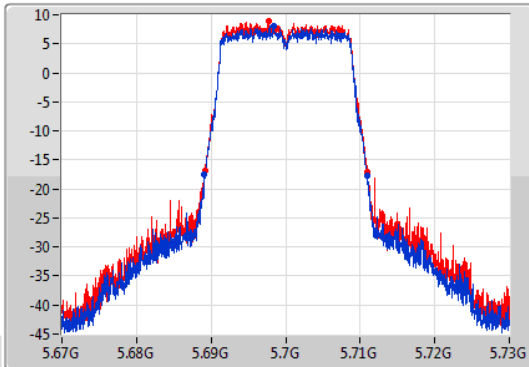

CF
5.7GHz
Span
60MHz
RBW
200kHz
VBW
1MHz
Sweep Time
100ms
Detector Type
Peak