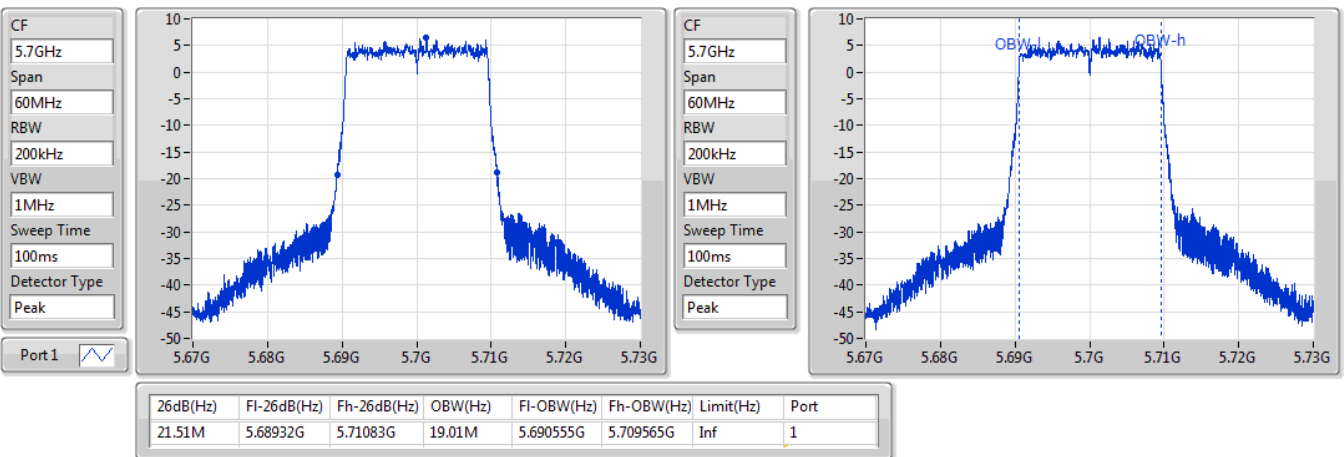

13/01/2020

802.11ax HEW20\_Nss1,(MCS0)\_1TX

EBW

5700MHz

13/01/2020

802.11ax HEW20\_Nss1,(MCS0)\_1TX

EBW

5720MHz Straddle 5.47-5.725GHz