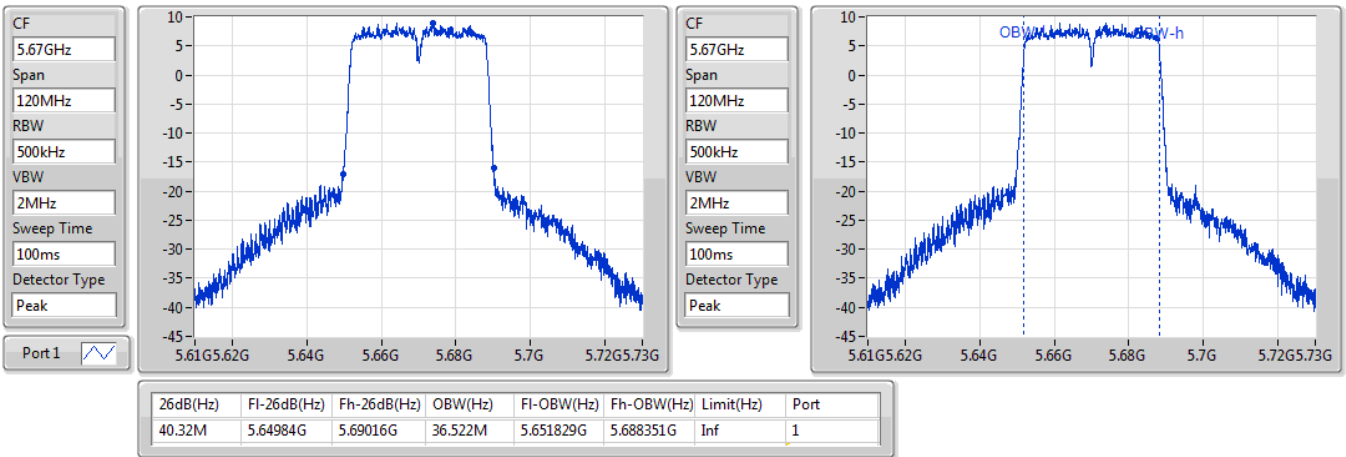

EBW

5510MHz

13/01/2020

802.11ac VHT40\_Nss1,(MCS0)\_1TX

EBW

5550MHz

13/01/2020

802.11ac VHT40\_Nss1,(MCS0)\_1TX

EBW

5670MHz

13/01/2020

802.11ac VHT40\_Nss1,(MCS0)\_1TX

EBW

5710MHz Straddle 5.47-5.725GHz

13/01/2020

**802.11ac VHT40\_Nss1,(MCS0)\_1TX**  
**5710MHz Straddle 5.725-5.85GHz**