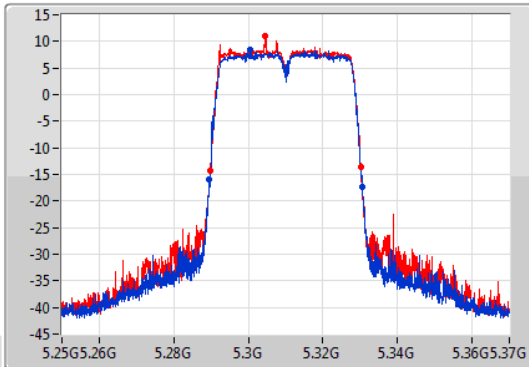

CF: 5.31GHz
Span: 120MHz
RBW: 500kHz
VBW: 2MHz
Sweep Time: 100ms
Detector Type: Peak