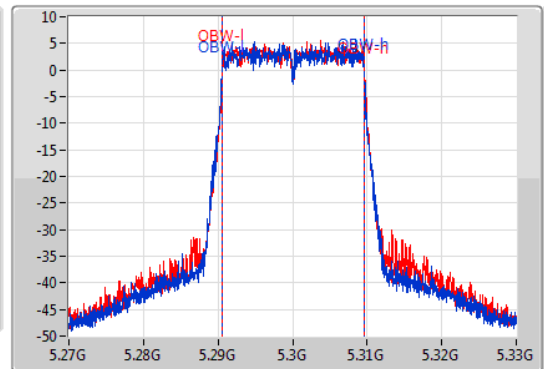

EBW

5300MHz

14/01/2020

CF  
5.3GHz  
Span  
60MHz  
RBW  
200kHz  
VBW  
1MHz  
Sweep Time  
100ms  
Detector Type  
Peak

CF  
5.3GHz  
Span  
60MHz  
RBW  
200kHz  
VBW  
1MHz  
Sweep Time  
100ms  
Detector Type  
Peak