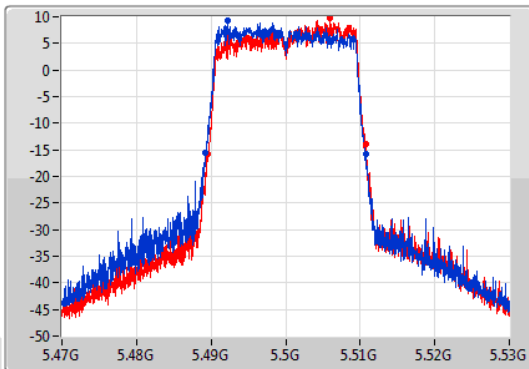

CF
5.5GHz
Span
60MHz
RBW
200kHz
VBW
1MHz
Sweep Time
100ms
Detector Type
Peak