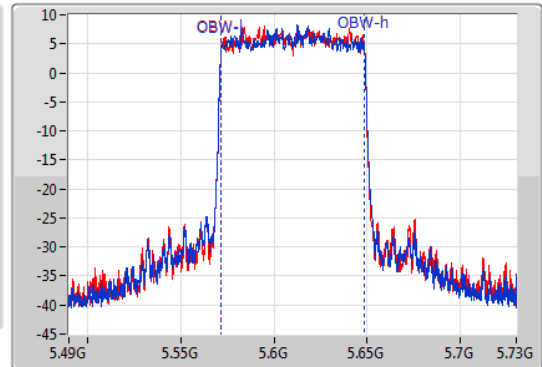

EBW

5610MHz

14/01/2020

CF  
5.61GHz  
Span  
240MHz  
RBW  
1MHz  
VBW  
3MHz  
Sweep Time  
100ms  
Detector Type  
Peak  
Port 1  
Port 2

CF  
5.61GHz  
Span  
240MHz  
RBW  
1MHz  
VBW  
3MHz  
Sweep Time  
100ms  
Detector Type  
Peak