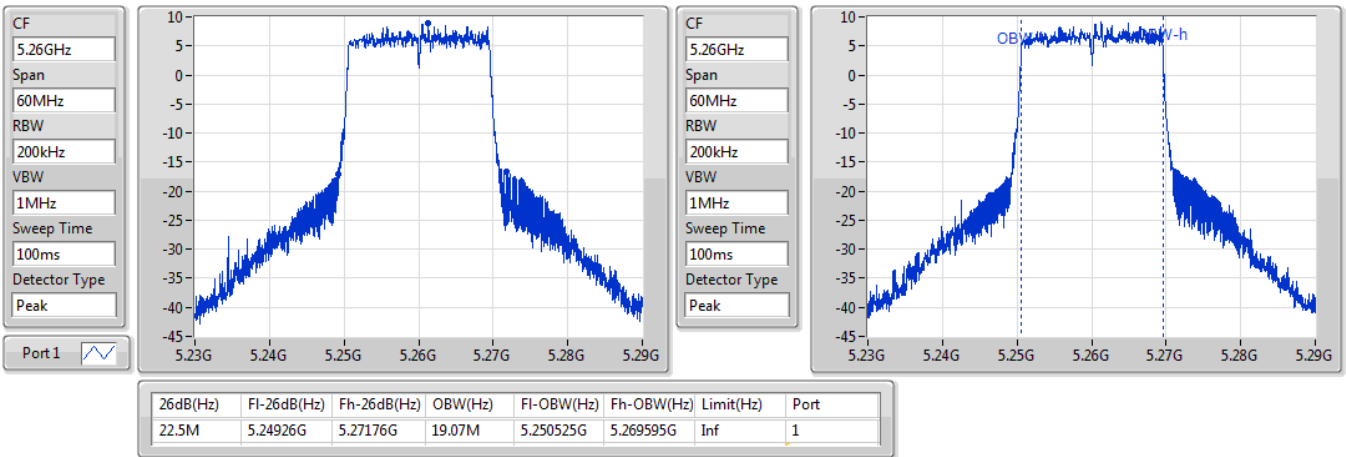

802.11ax HEW20_Nss1,(MCS0)_1TX

EBW

5260MHz

13/01/2020