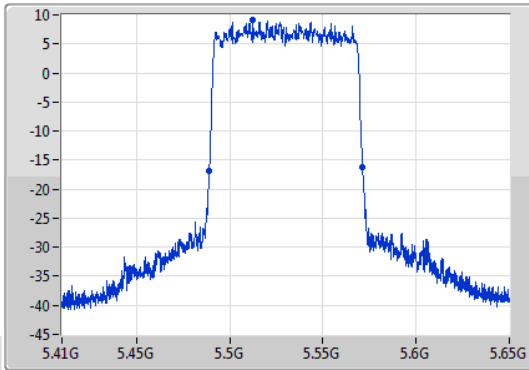

13/01/2020

CF: 5.53GHz  
 Span: 240MHz  
 RBW: 1MHz  
 VBW: 3MHz  
 Sweep Time: 100ms  
 Detector Type: Peak  
 Port 1

CF: 5.53GHz  
 Span: 240MHz  
 RBW: 1MHz  
 VBW: 3MHz  
 Sweep Time: 100ms  
 Detector Type: Peak