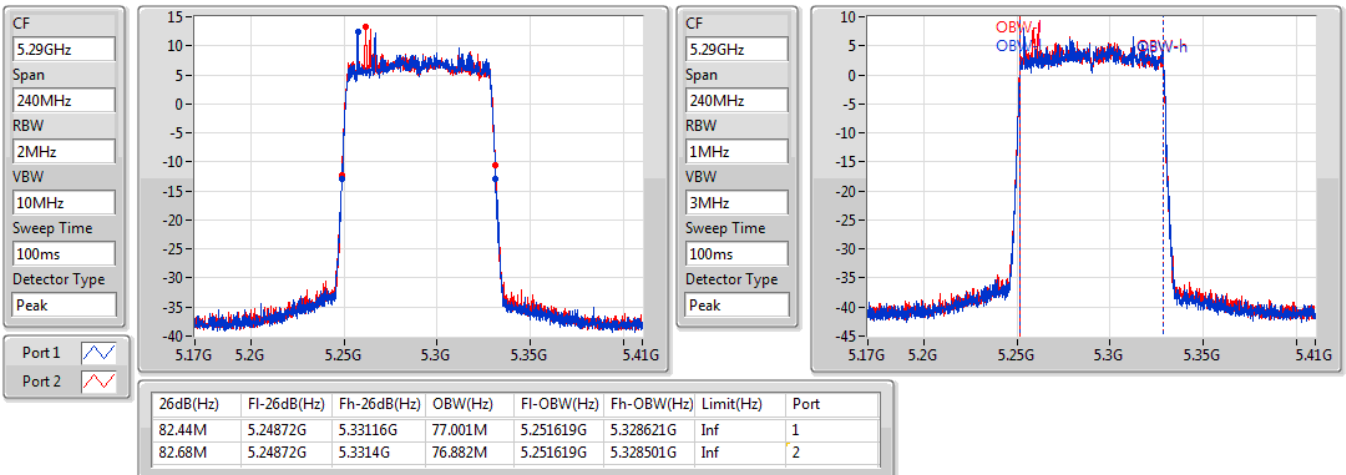

5290MHz

23/01/2020