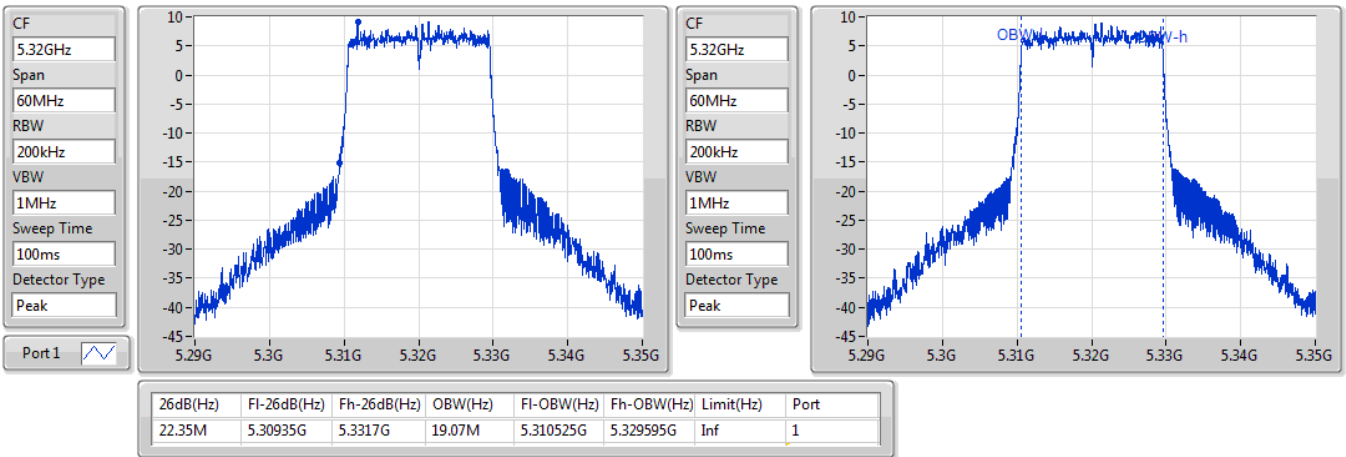

802.11ax HEW20_Nss1,(MCS0)_1TX

EBW

5320MHz

13/01/2020