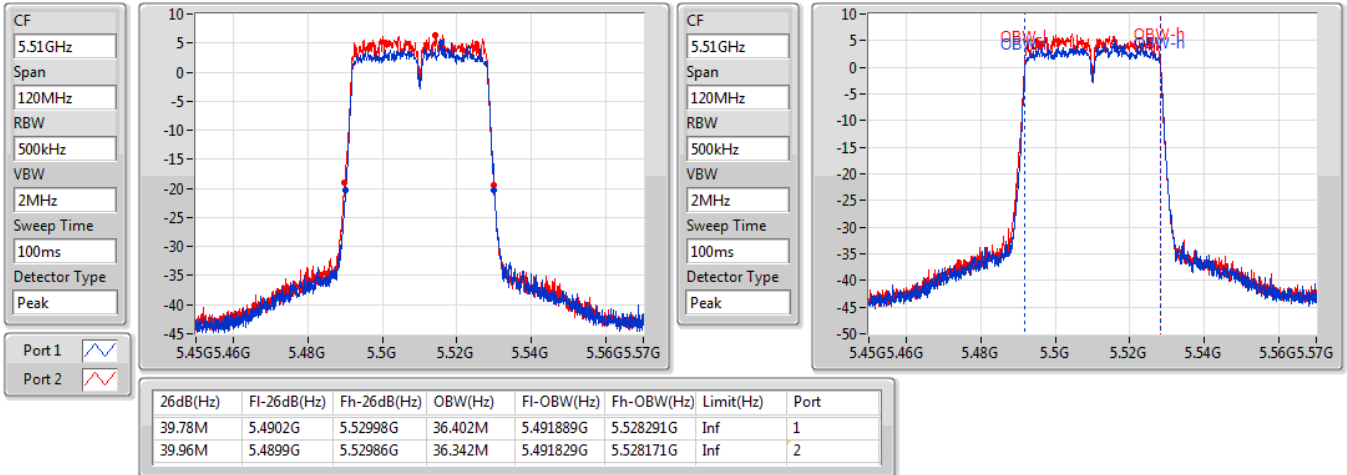

802.11ac VHT40_Nss2,(MCS0)_2TX

EBW

5510MHz

14/01/2020