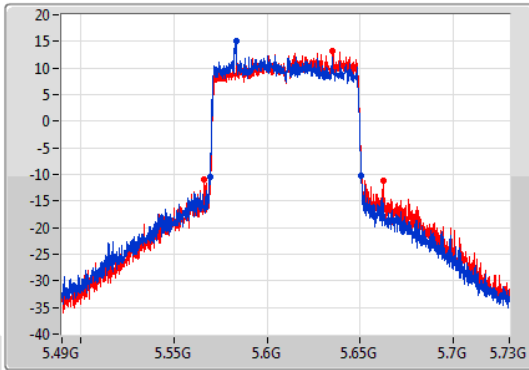

EBW

5610MHz

14/01/2020

CF: 5.61GHz  
 Span: 240MHz  
 RBW: 1MHz  
 VBW: 3MHz  
 Sweep Time: 100ms  
 Detector Type: Peak

Port 1:

Port 2:

CF: 5.61GHz  
 Span: 240MHz  
 RBW: 1MHz  
 VBW: 3MHz  
 Sweep Time: 100ms  
 Detector Type: Peak