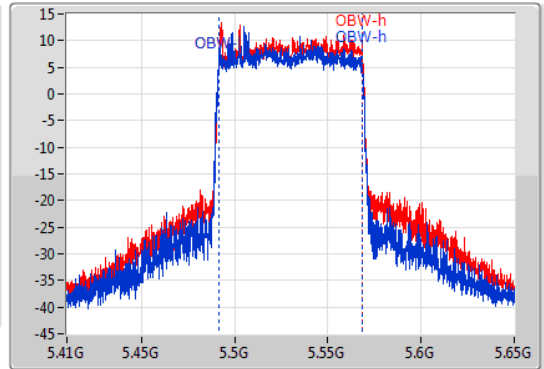

EBW

5530MHz

14/01/2020

CF: 5.53GHz  
 Span: 240MHz  
 RBW: 1MHz  
 VBW: 3MHz  
 Sweep Time: 100ms  
 Detector Type: Peak

Port 1:

Port 2:

CF: 5.53GHz  
 Span: 240MHz  
 RBW: 1MHz  
 VBW: 3MHz  
 Sweep Time: 100ms  
 Detector Type: Peak