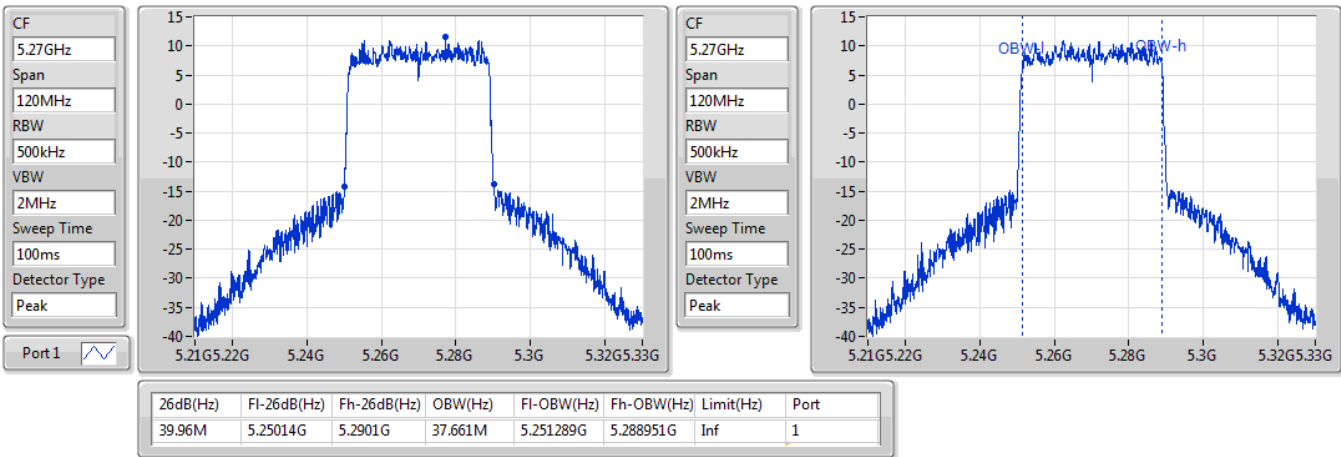

802.11ax HEW40_Nss1,(MCS0)_1TX

EBW

5270MHz

13/01/2020