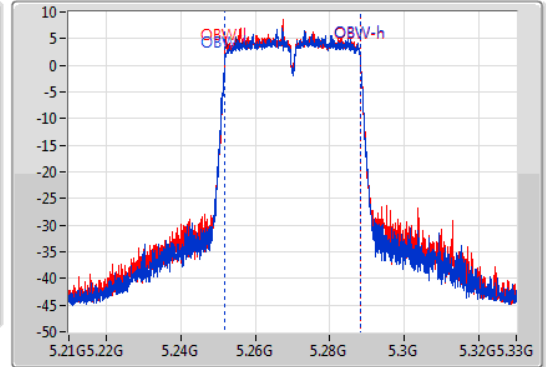

EBW

5270MHz

22/01/2020

CF: 5.27GHz  
 Span: 120MHz  
 RBW: 1MHz  
 VBW: 3MHz  
 Sweep Time: 100ms  
 Detector Type: Peak  
 Port 1: [Waveform icon]  
 Port 2: [Waveform icon]

CF: 5.27GHz  
 Span: 120MHz  
 RBW: 500kHz  
 VBW: 2MHz  
 Sweep Time: 100ms  
 Detector Type: Peak