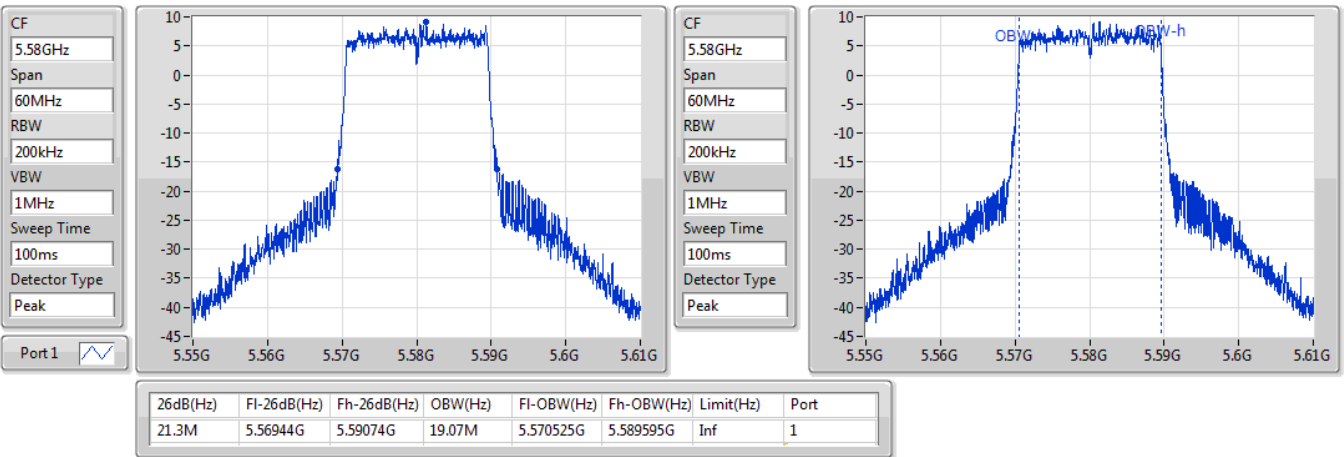

13/01/2020

802.11ax HEW20\_Nss1,(MCS0)\_1TX

EBW

5500MHz

13/01/2020

802.11ax HEW20\_Nss1,(MCS0)\_1TX

EBW

5580MHz

13/01/2020

802.11ax HEW20\_Nss1,(MCS0)\_1TX

EBW

5700MHz

13/01/2020

802.11ax HEW20\_Nss1,(MCS0)\_1TX

EBW

5720MHz Straddle 5.47-5.725GHz