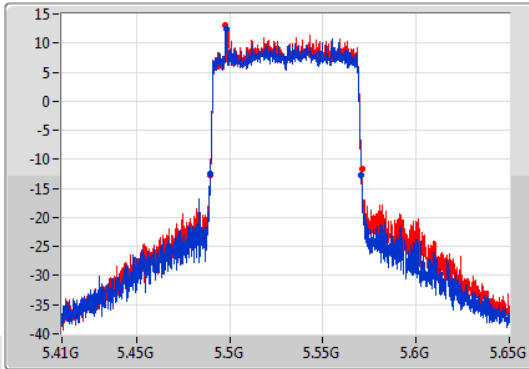

EBW

5530MHz

14/01/2020

CF: 5.53GHz  
 Span: 240MHz  
 RBW: 1MHz  
 VBW: 3MHz  
 Sweep Time: 100ms  
 Detector Type: Peak

Port 1:

Port 2:

CF: 5.53GHz  
 Span: 240MHz  
 RBW: 1MHz  
 VBW: 3MHz  
 Sweep Time: 100ms  
 Detector Type: Peak