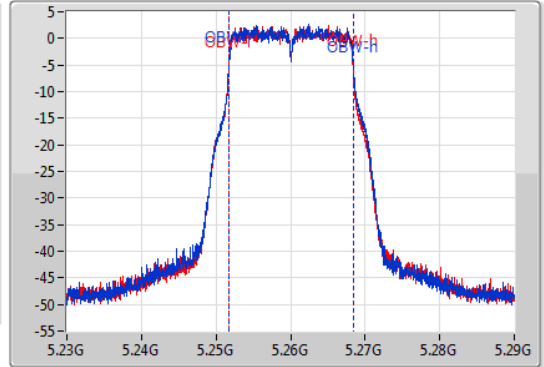

26dB(Hz)	Fl-26dB(Hz)	Fh-26dB(Hz)	OBW(Hz)	Fl-OBW(Hz)	Fh-OBW(Hz)	Limit(Hz)	Port
21.24M	5.2495G	5.27074G	16.732M	5.251754G	5.268486G	Inf	1
21.09M	5.24956G	5.27065G	16.642M	5.251724G	5.268366G	Inf	2

802.11a_Nss1,(6Mbps)_2TX

EBW

5300MHz

14/01/2020

CF
5.3GHz
Span
60MHz
RBW
200kHz
VBW
1MHz
Sweep Time
100ms
Detector Type
Peak