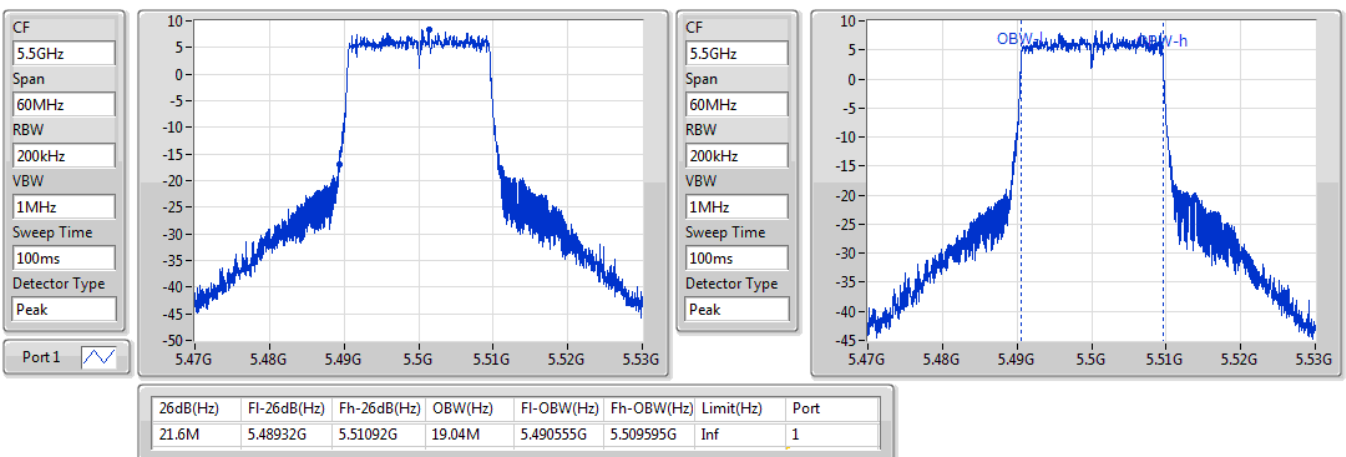

13/01/2020

802.11ax HEW20\_Nss1,(MCS0)\_1TX

EBW

5500MHz

13/01/2020

802.11ax HEW20\_Nss1,(MCS0)\_1TX

EBW

5580MHz

13/01/2020

802.11ax HEW20\_Nss1,(MCS0)\_1TX

EBW

5700MHz

13/01/2020

802.11ax HEW20\_Nss1,(MCS0)\_1TX

EBW

5720MHz Straddle 5.47-5.725GHz