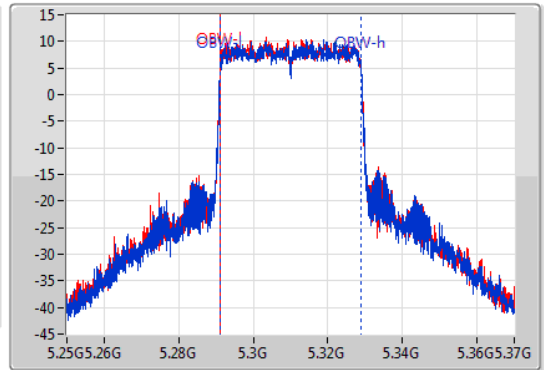

EBW

5310MHz

21/01/2020

CF  
5.31GHz  
Span  
120MHz  
RBW  
1MHz  
VBW  
3MHz  
Sweep Time  
100ms  
Detector Type  
Peak

CF  
5.31GHz  
Span  
120MHz  
RBW  
500kHz  
VBW  
2MHz  
Sweep Time  
100ms  
Detector Type  
Peak