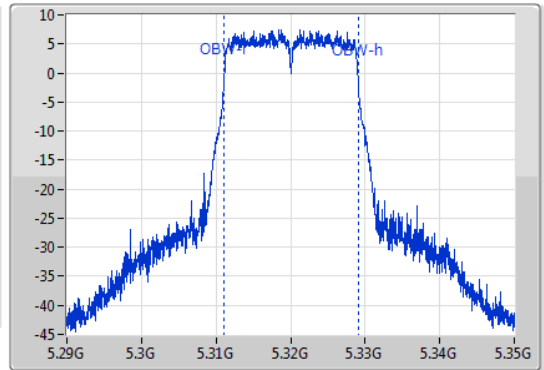

802.11ac VHT20\_Nss1,(MCS0)\_1TX

EBW

5320MHz

13/01/2020

CF  
5.32GHz  
Span  
60MHz  
RBW  
200kHz  
VBW  
1MHz  
Sweep Time  
100ms  
Detector Type  
Peak  
Port 1

CF  
5.32GHz  
Span  
60MHz  
RBW  
200kHz  
VBW  
1MHz  
Sweep Time  
100ms  
Detector Type  
Peak