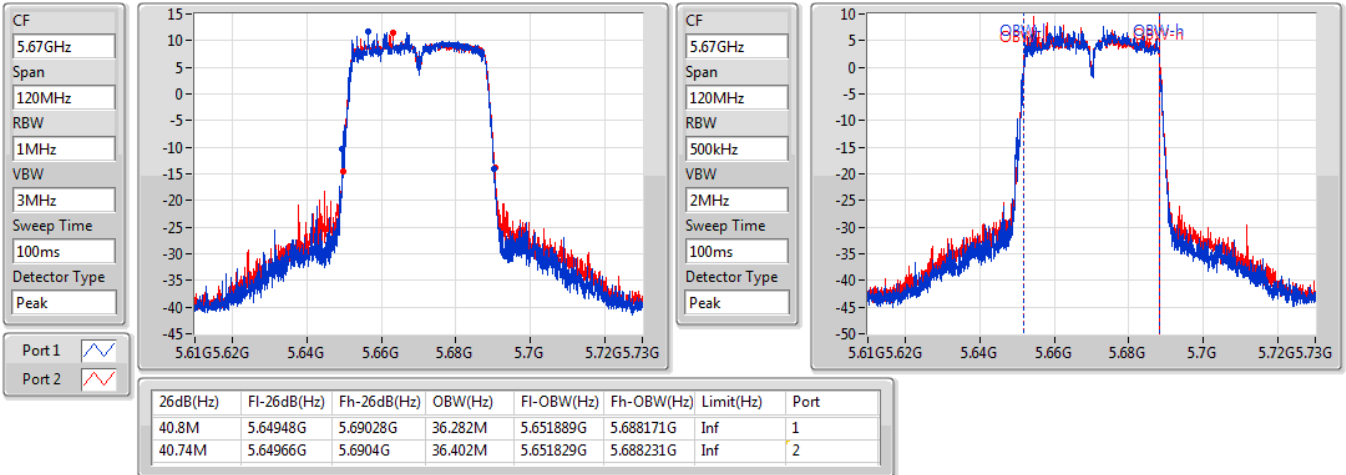

802.11ac VHT40-BF_Nss1,(MCS0)_2TX

EBW

5670MHz

23/01/2020