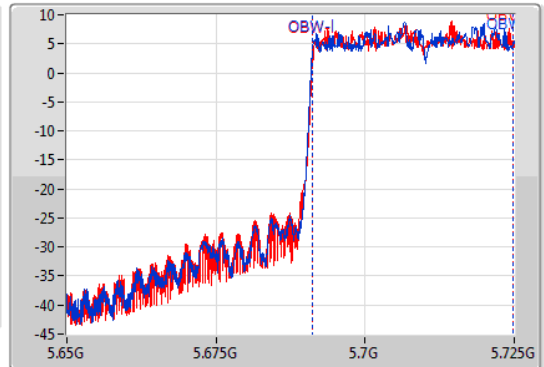

EBW

5710MHz Straddle 5.47-5.725GHz

14/01/2020

CF  
5.6875GHz  
Span  
75MHz  
RBW  
500kHz  
VBW  
2MHz  
Sweep Time  
100ms  
Detector Type  
Peak

CF  
5.6875GHz  
Span  
75MHz  
RBW  
500kHz  
VBW  
2MHz  
Sweep Time  
100ms  
Detector Type  
Peak