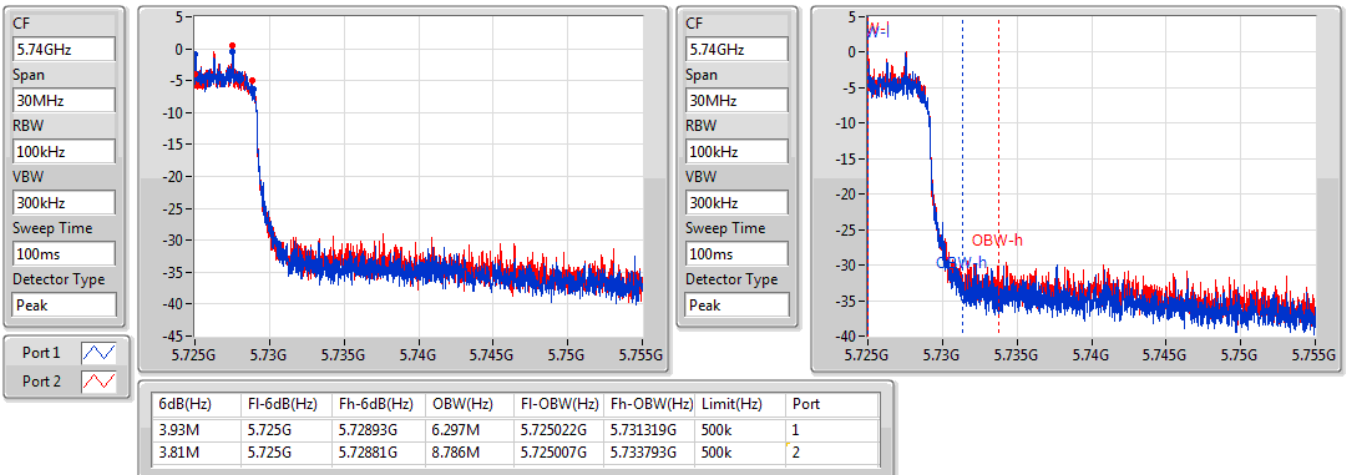

EBW

5690MHz Straddle 5.47-5.725GHz

15/01/2020

802.11ax HEW80-BF\_Nss1,(MCS0)\_2TX

EBW

5690MHz Straddle 5.725-5.85GHz

15/01/2020

Summary