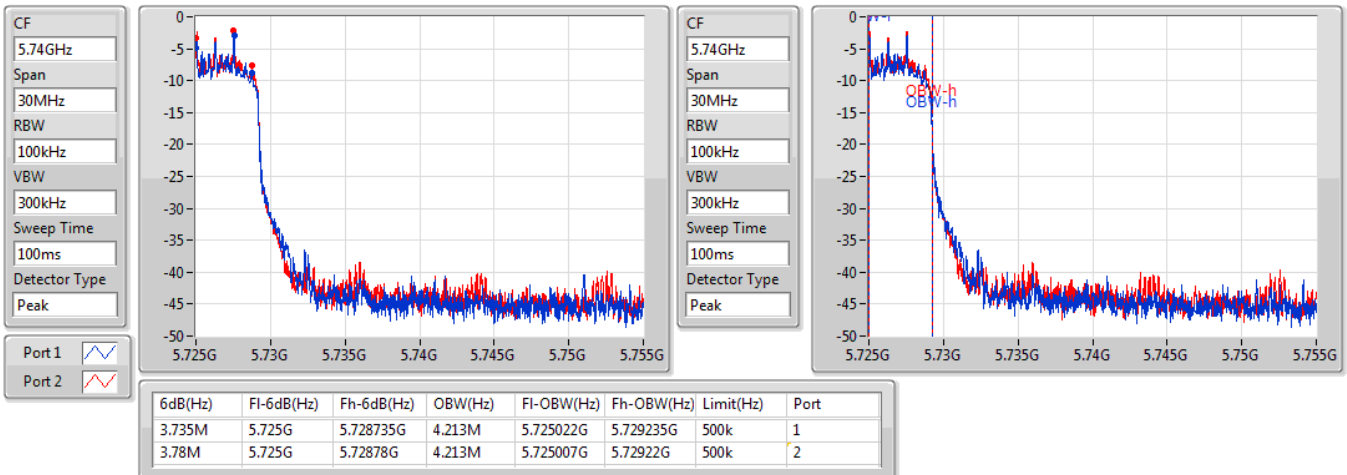

EBW

5690MHz Straddle 5.47-5.725GHz

14/01/2020

802.11ax HEW80\_Nss2,(MCS0)\_2TX

EBW

5690MHz Straddle 5.725-5.85GHz

14/01/2020

Summary