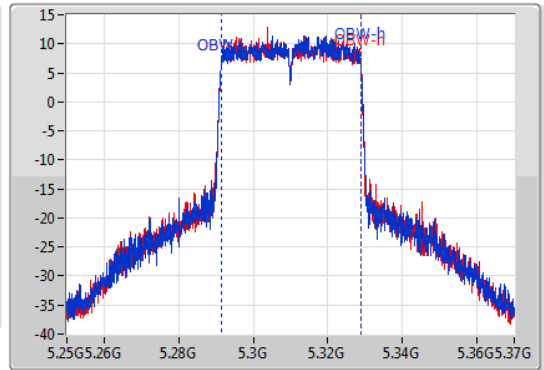

EBW

5310MHz

14/01/2020

CF  
5.31GHz  
Span  
120MHz  
RBW  
500kHz  
VBW  
2MHz  
Sweep Time  
100ms  
Detector Type  
Peak

CF  
5.31GHz  
Span  
120MHz  
RBW  
500kHz  
VBW  
2MHz  
Sweep Time  
100ms  
Detector Type  
Peak