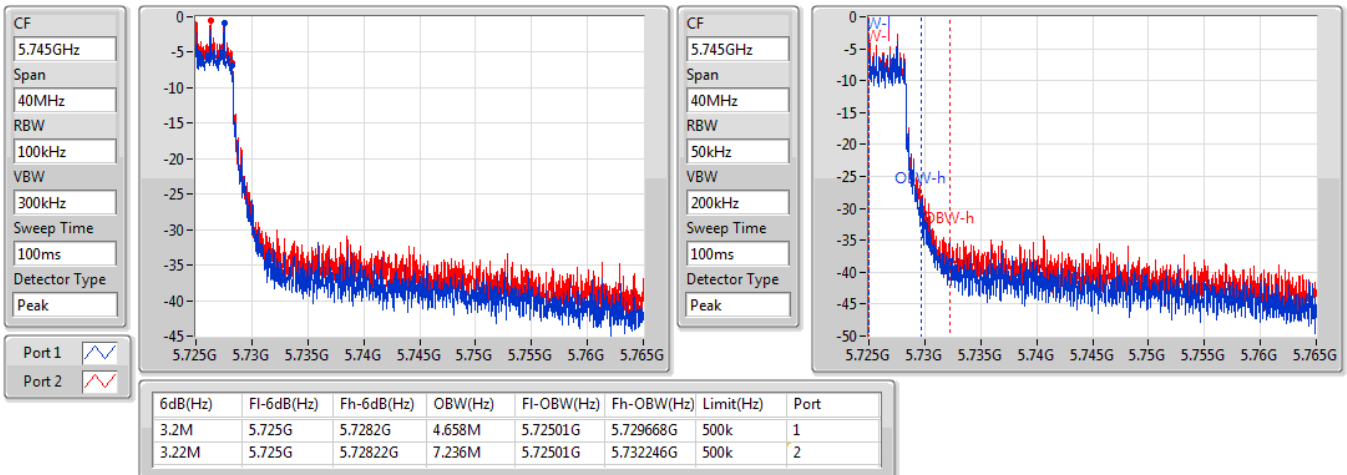

5690MHz Straddle 5.725-5.85GHz

21/01/2020