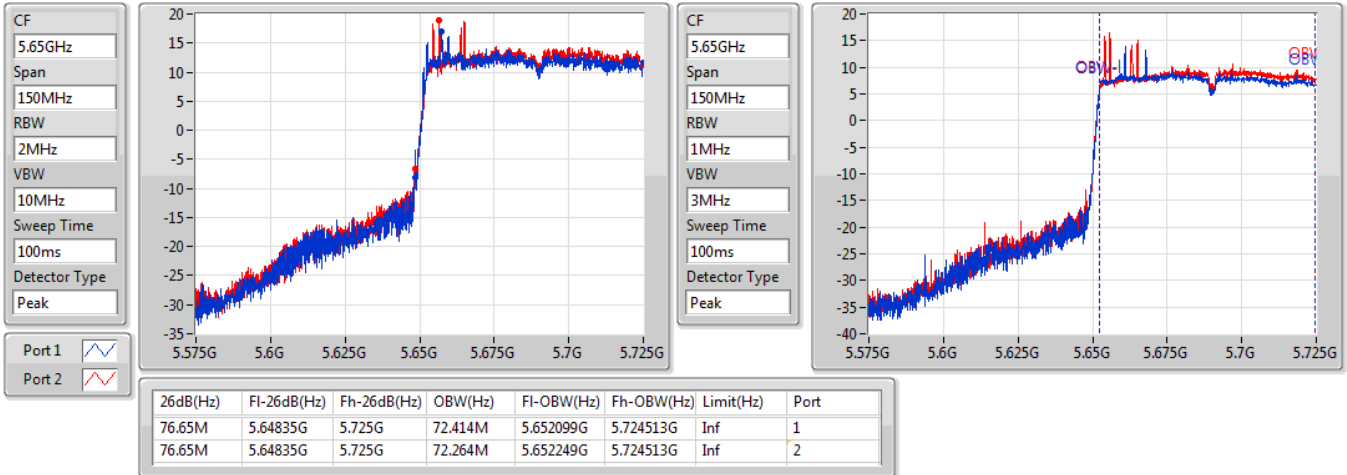

802.11ac VHT80-BF_Nss1,(MCS0)_2TX

EBW

5690MHz Straddle 5.47-5.725GHz

21/01/2020