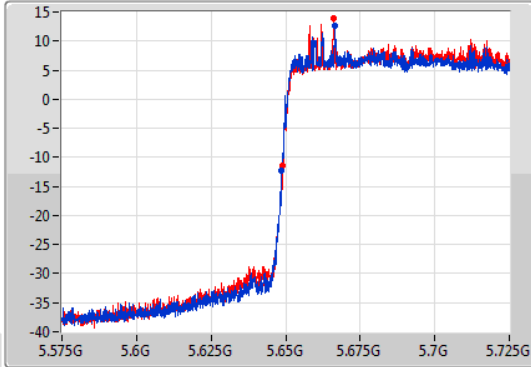

802.11ax HEW80-BF_Nss1,(MCS0)_2TX

EBW

5690MHz Straddle 5.47-5.725GHz

23/01/2020

CF
5.65GHz
Span
150MHz
RBW
2MHz
VBW
10MHz
Sweep Time
100ms
Detector Type
Peak
Port 1
Port 2

CF
5.65GHz
Span
150MHz
RBW
1MHz
VBW
3MHz
Sweep Time
100ms
Detector Type
Peak