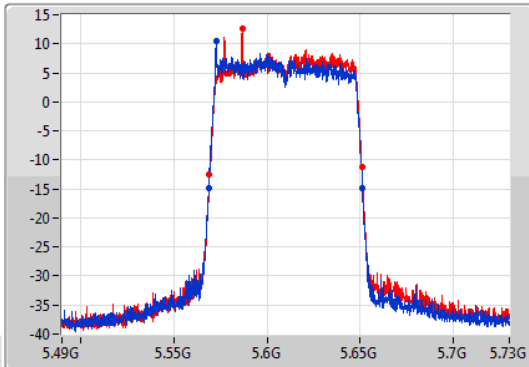

Sweep Time  
100ms

Detector Type  
Peak

Port 1

Port 2

CF  
5.61GHz

Span  
240MHz

RBW  
1MHz

VBW  
3MHz