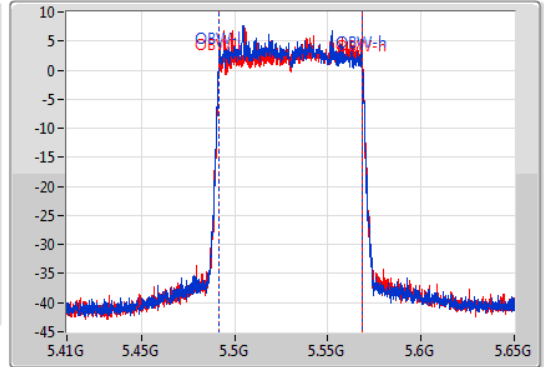

EBW

5530MHz

23/01/2020

CF  
5.53GHz  
Span  
240MHz  
RBW  
2MHz  
VBW  
10MHz  
Sweep Time  
100ms  
Detector Type  
Peak  
Port 1  
Port 2

CF  
5.53GHz  
Span  
240MHz  
RBW  
1MHz  
VBW  
3MHz  
Sweep Time  
100ms  
Detector Type  
Peak