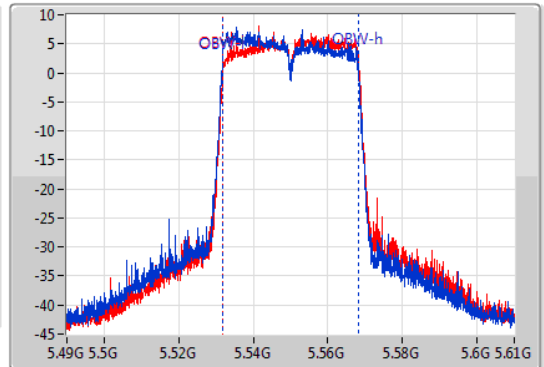

EBW

5550MHz

23/01/2020

CF: 5.55GHz  
 Span: 120MHz  
 RBW: 1MHz  
 VBW: 3MHz  
 Sweep Time: 100ms  
 Detector Type: Peak  
 Port 1: [Waveform icon]  
 Port 2: [Waveform icon]

CF: 5.55GHz  
 Span: 120MHz  
 RBW: 500kHz  
 VBW: 2MHz  
 Sweep Time: 100ms  
 Detector Type: Peak