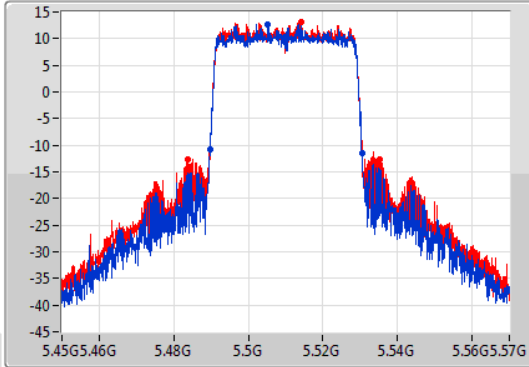

802.11ax HEW40-BF_Nss1,(MCS0)_2TX

EBW

5510MHz

21/01/2020

CF
5.51GHz
Span
120MHz
RBW
1MHz
VBW
3MHz
Sweep Time
100ms
Detector Type
Peak

CF
5.51GHz
Span
120MHz
RBW
500kHz
VBW
2MHz
Sweep Time
100ms
Detector Type
Peak