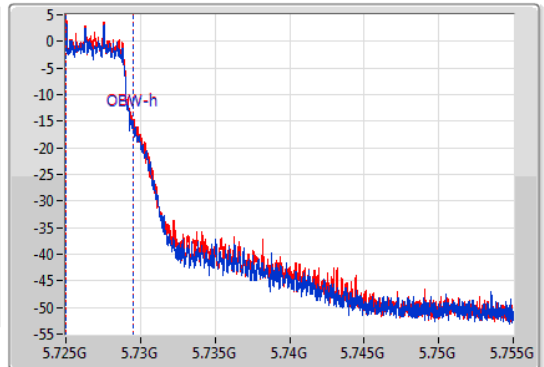

EBW

5720MHz Straddle 5.725-5.85GHz

14/01/2020

CF  
5.74GHz  
Span  
30MHz  
RBW  
100kHz  
VBW  
300kHz  
Sweep Time  
100ms  
Detector Type  
Peak  
Port 1  
Port 2

CF  
5.74GHz  
Span  
30MHz  
RBW  
100kHz  
VBW  
300kHz  
Sweep Time  
100ms  
Detector Type  
Peak