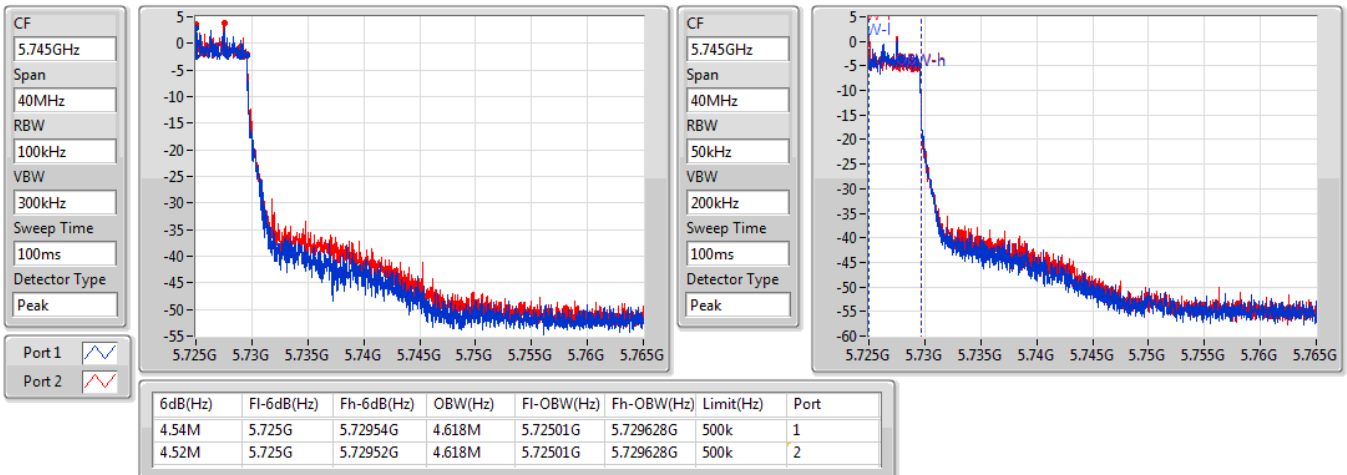

EBW

5720MHz Straddle 5.47-5.725GHz

23/01/2020

802.11ax HEW20-BF\_Nss1,(MCS0)\_2TX

EBW

5720MHz Straddle 5.725-5.85GHz

23/01/2020

802.11ax HEW40-BF\_Nss1,(MCS0)\_2TX