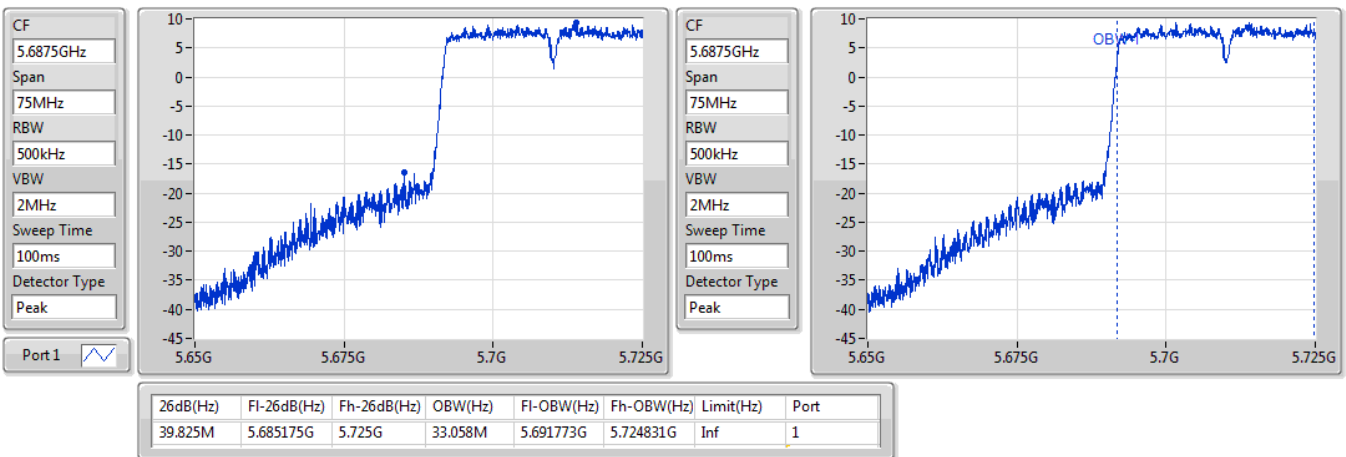

EBW

5670MHz

13/01/2020

802.11ac VHT40\_Nss1,(MCS0)\_1TX

EBW

5710MHz Straddle 5.47-5.725GHz

13/01/2020

**802.11ac VHT40\_Nss1,(MCS0)\_1TX**  
**5710MHz Straddle 5.725-5.85GHz**