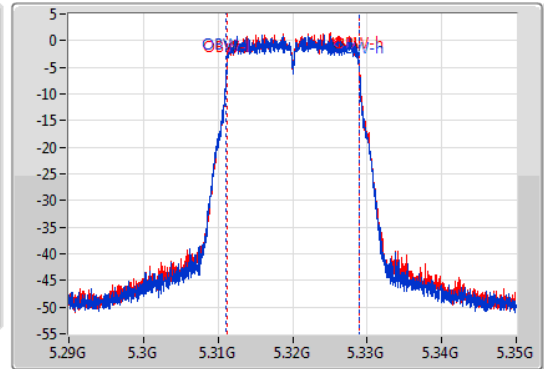

EBW

5320MHz

23/01/2020

CF  
5.32GHz  
Span  
60MHz  
RBW  
300kHz  
VBW  
1MHz  
Sweep Time  
100ms  
Detector Type  
Peak

CF  
5.32GHz  
Span  
60MHz  
RBW  
200kHz  
VBW  
1MHz  
Sweep Time  
100ms  
Detector Type  
Peak