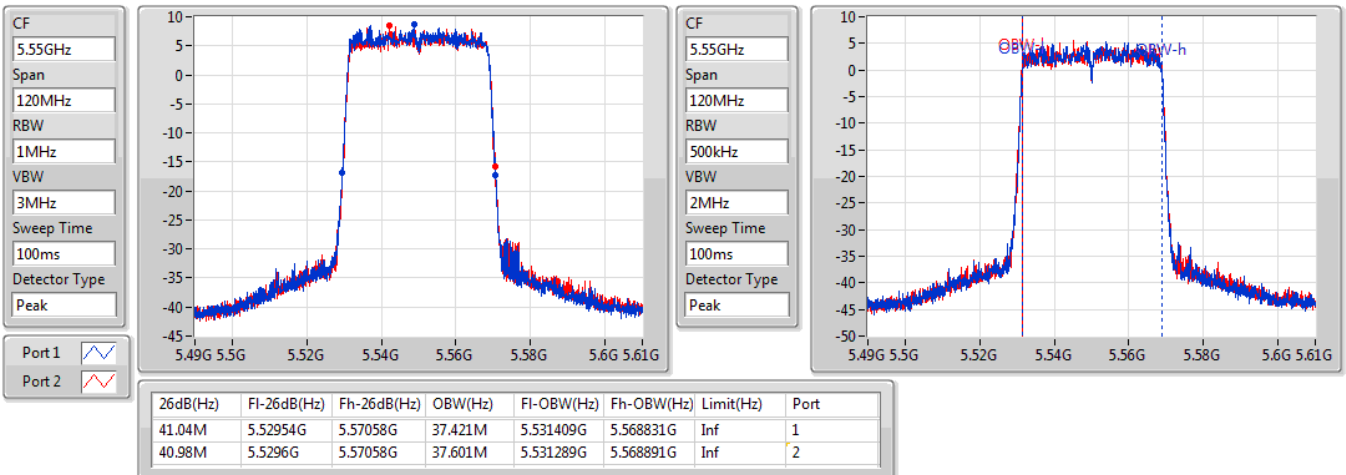

EBW

5510MHz

23/01/2020

802.11ax HEW40-BF\_Nss1,(MCS0)\_2TX

EBW

5550MHz

23/01/2020

802.11ax HEW40-BF\_Nss1,(MCS0)\_2TX