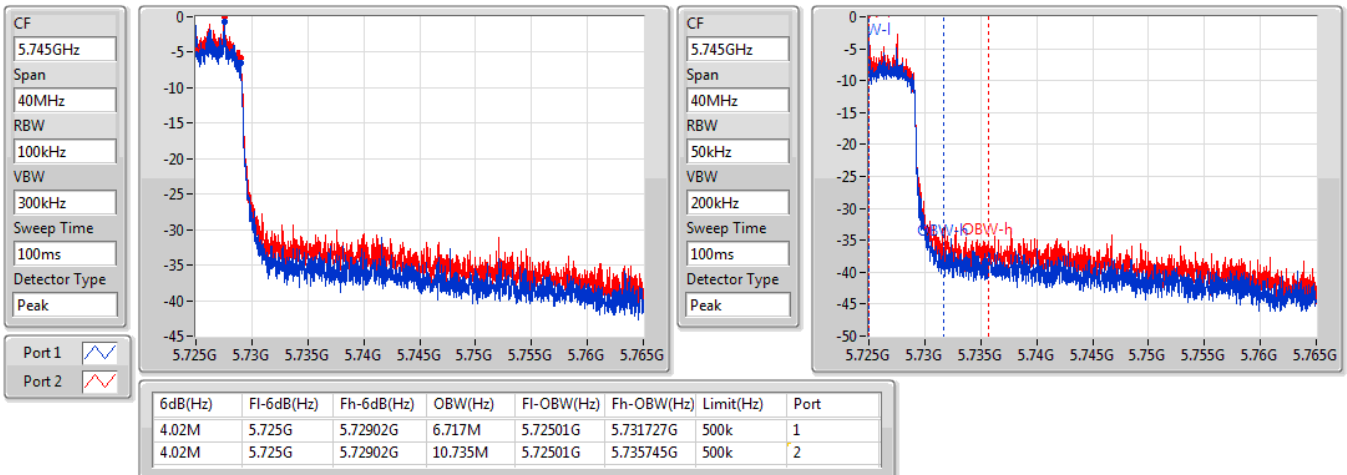

EBW

5690MHz Straddle 5.47-5.725GHz

21/01/2020

802.11ax HEW80-BF\_Nss1,(MCS0)\_2TX

EBW

5690MHz Straddle 5.725-5.85GHz

21/01/2020

Summary