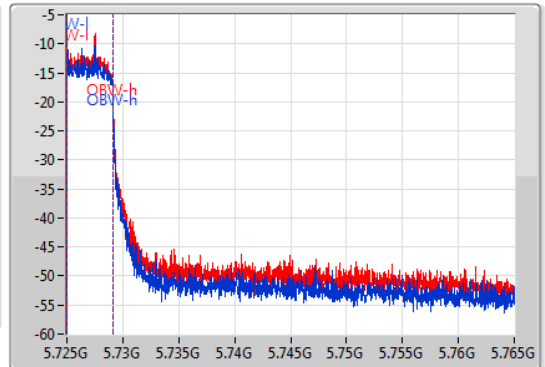

EBW

5690MHz Straddle 5.725-5.85GHz

23/01/2020

CF  
5.745GHz  
Span  
40MHz  
RBW  
100kHz  
VBW  
300kHz  
Sweep Time  
100ms  
Detector Type  
Peak  
Port 1  
Port 2

CF  
5.745GHz  
Span  
40MHz  
RBW  
50kHz  
VBW  
200kHz  
Sweep Time  
100ms  
Detector Type  
Peak