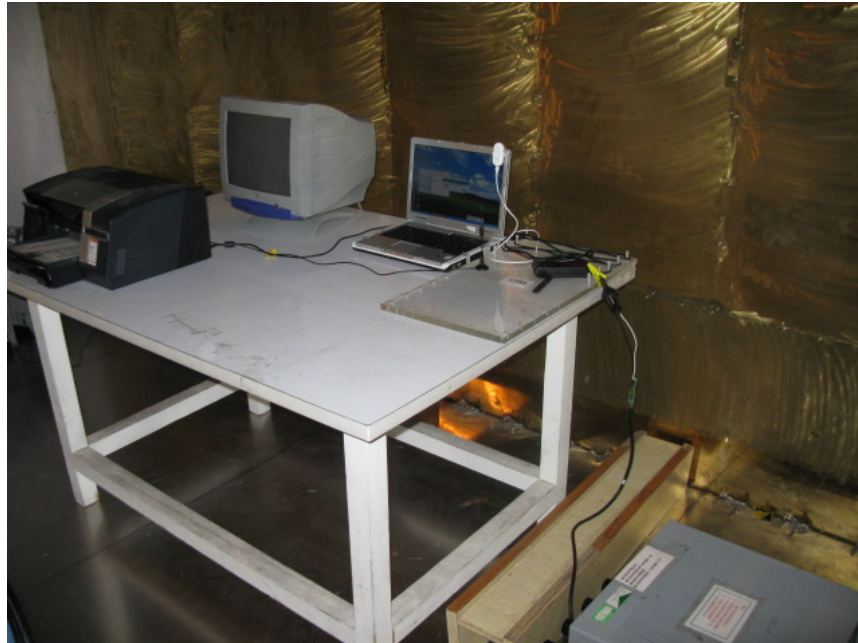

Photos of EUT

E230 Appearance

Photos of Test Setup

1 Radiated Emissions

Radiated Disturbance

2 Radiated Spurious Emissions

Radiated Spurious Emission (below 2GHz)

Radiated Spurious Emission (2GHz to18GHz)

Radiated Spurious Emission 18G~26.5GHz

3 Conducted Emissions

Conducted Emissions for AC Ports