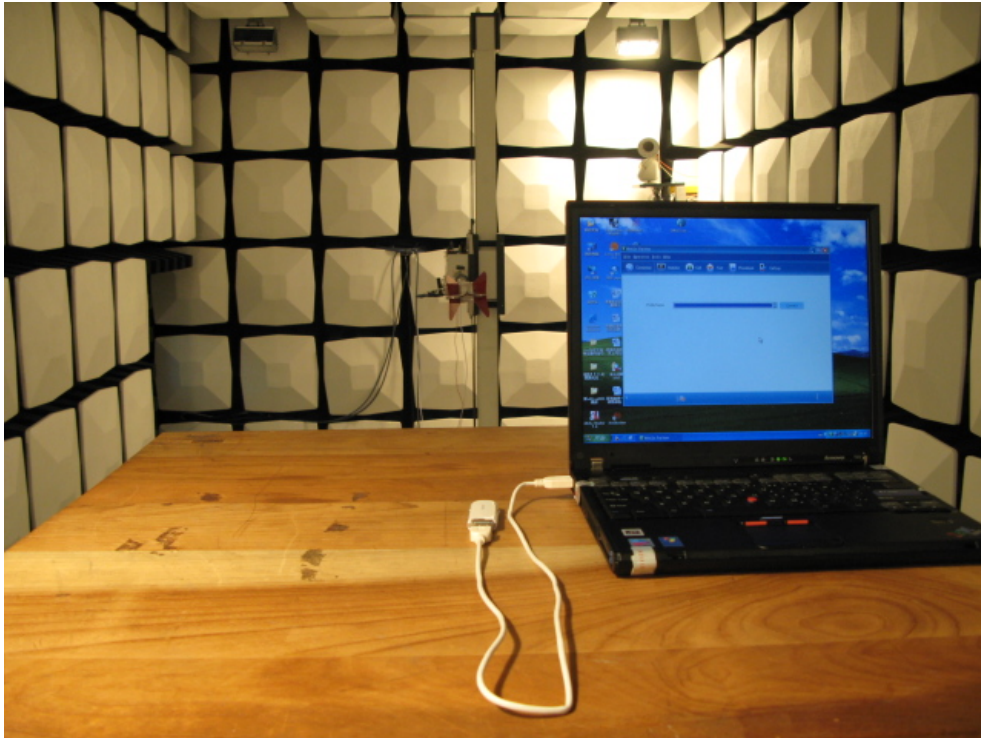

Photos of EUT

E169 Appearance

E169G Appearance

Photos of Test Setup

1 Radiated Emissions

Radiated Disturbance

2 Radiated Spurious Emissions

Radiated Spurious Emission (below 2GHz)

Radiated Spurious Emission (2GHz to18GHz)

Radiated Spurious Emission 18G~26.5GHz

3 Conducted Emissions

Conducted Emissions for AC Ports