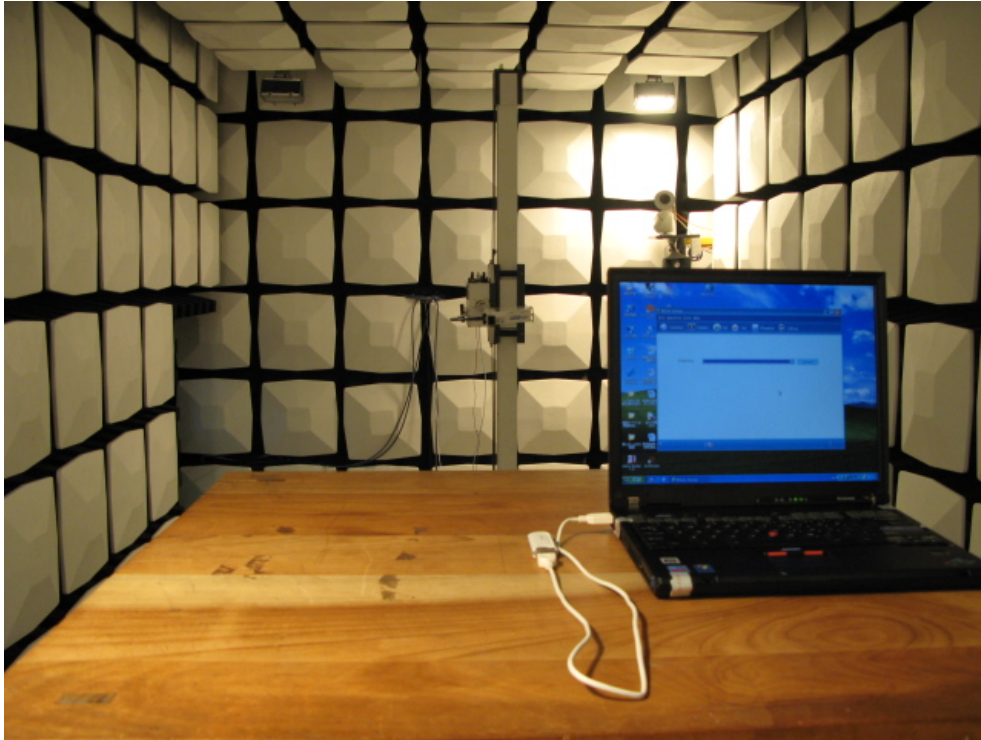

Photos of EUT

E169 Appearance

E169G Appearance

Photos of Test Setup

1 Radiated Emissions

Radiated Disturbance

2 Radiated Spurious Emissions

Radiated Spurious Emission (below 2GHz)

Radiated Spurious Emission (2GHz to18GHz)

Radiated Spurious Emission 18G~26.5GHz

3 Conducted Emissions

Conducted Emissions for AC Ports