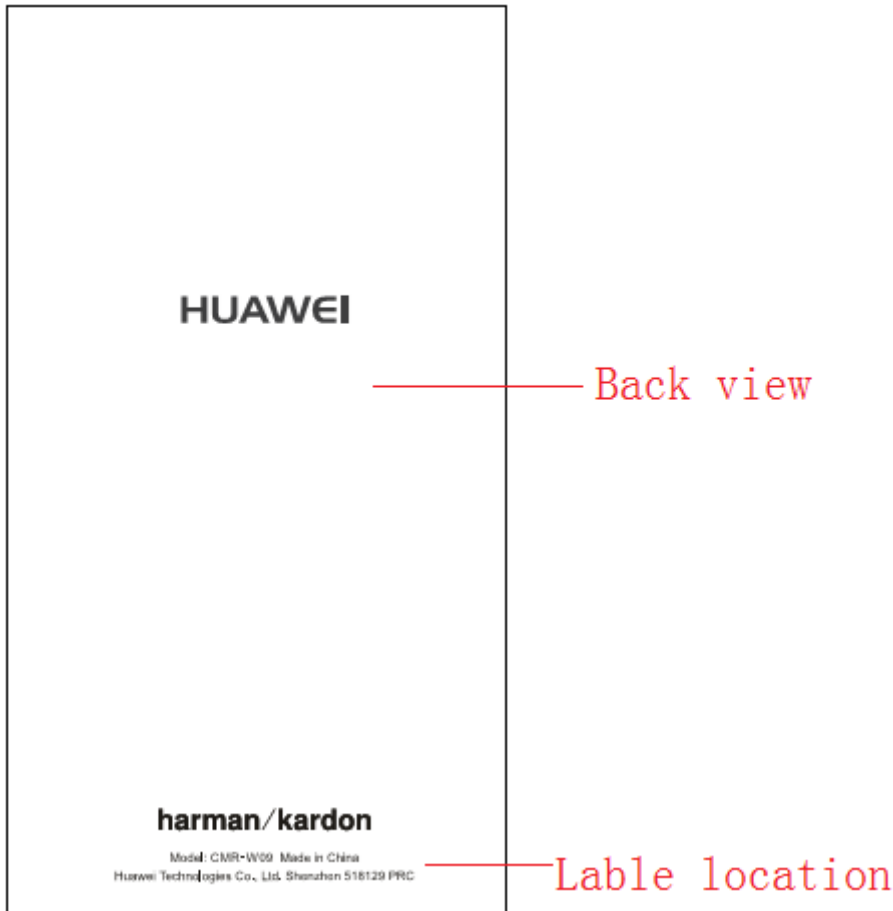

# harman/kardon

Model: CMR-W09 Made in China  
Huawei Technologies Co., Ltd. Shenzhen 518129 PRC

Label Location:

FCC ID:QISCMR-W09 reflected in the software, the path is as follows:

Settings > System > Certification logos