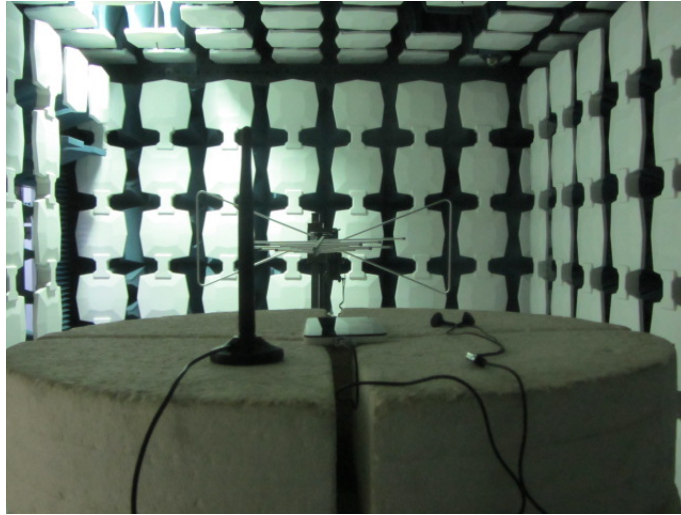

Photos of Test Setup

For GSM&WCDMA<E

1. Radiated Spurious Emissions

Radiated Spurious Emission (below 3GHz)

Radiated Spurious Emission (3GHz to18GHz)

Radiated Spurious Emission (18GHz to26.5GHz)

For Bluetooth & Wlan

2. Radiated Spurious Emissions

Radiated Spurious Emission (below 1GHz)

Radiated Spurious Emission (1GHz to 18GHz)

Radiated Spurious Emission (above 18GHz)

Conducted Emissions

Conducted Emissions for AC Ports