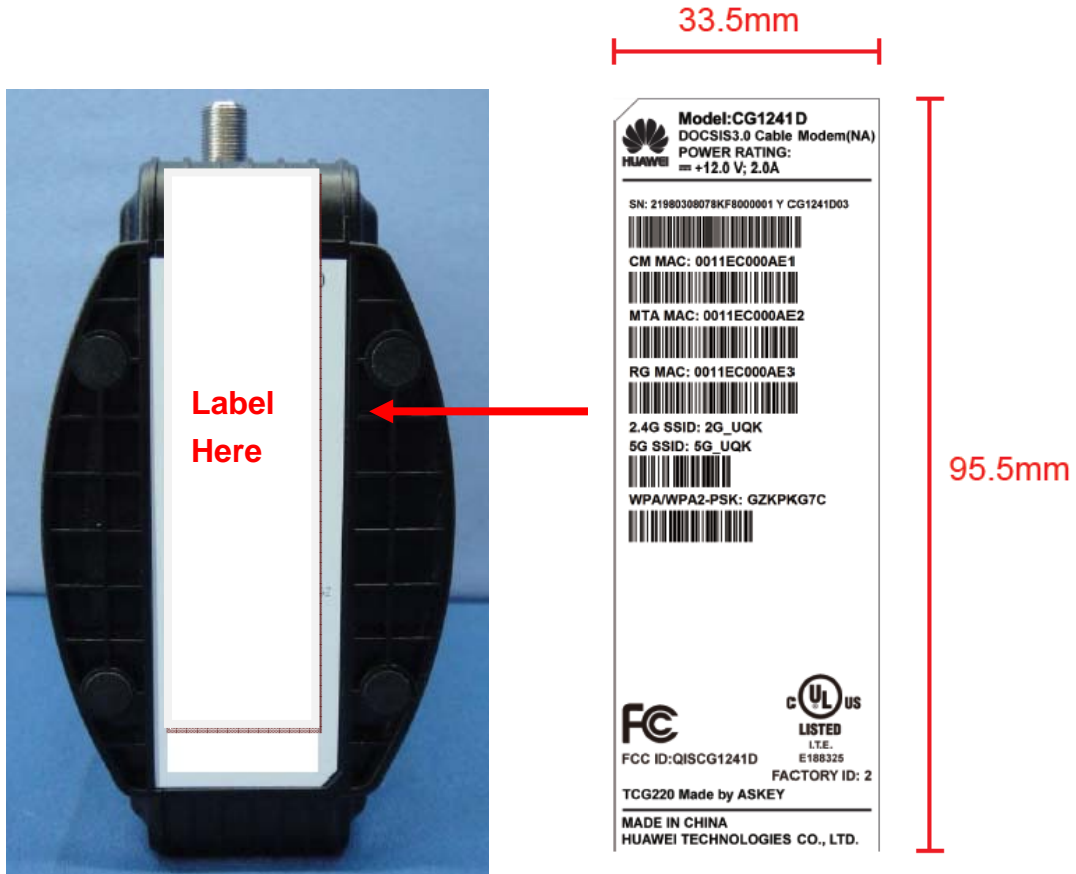

## LABEL LOCATION

The label will be permanently affixed at a conspicuous location on the device.

FCC ID : **QISCG1241D**