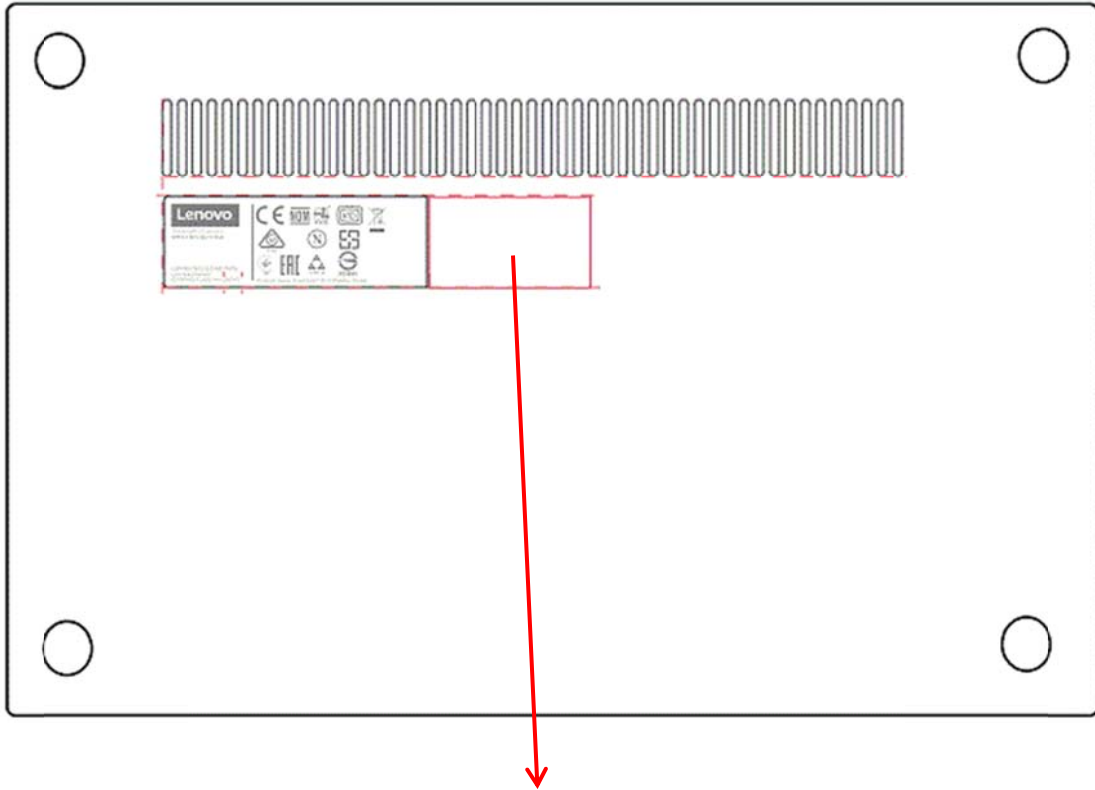

Label & Label Location

Bottom side

Broadcom Model: BCM94350ZAE
Contains Transmitter Module:
FCC ID:QDS-BRCM1087
IC:4324A-BRCM1087
CCAF15LP1270T0