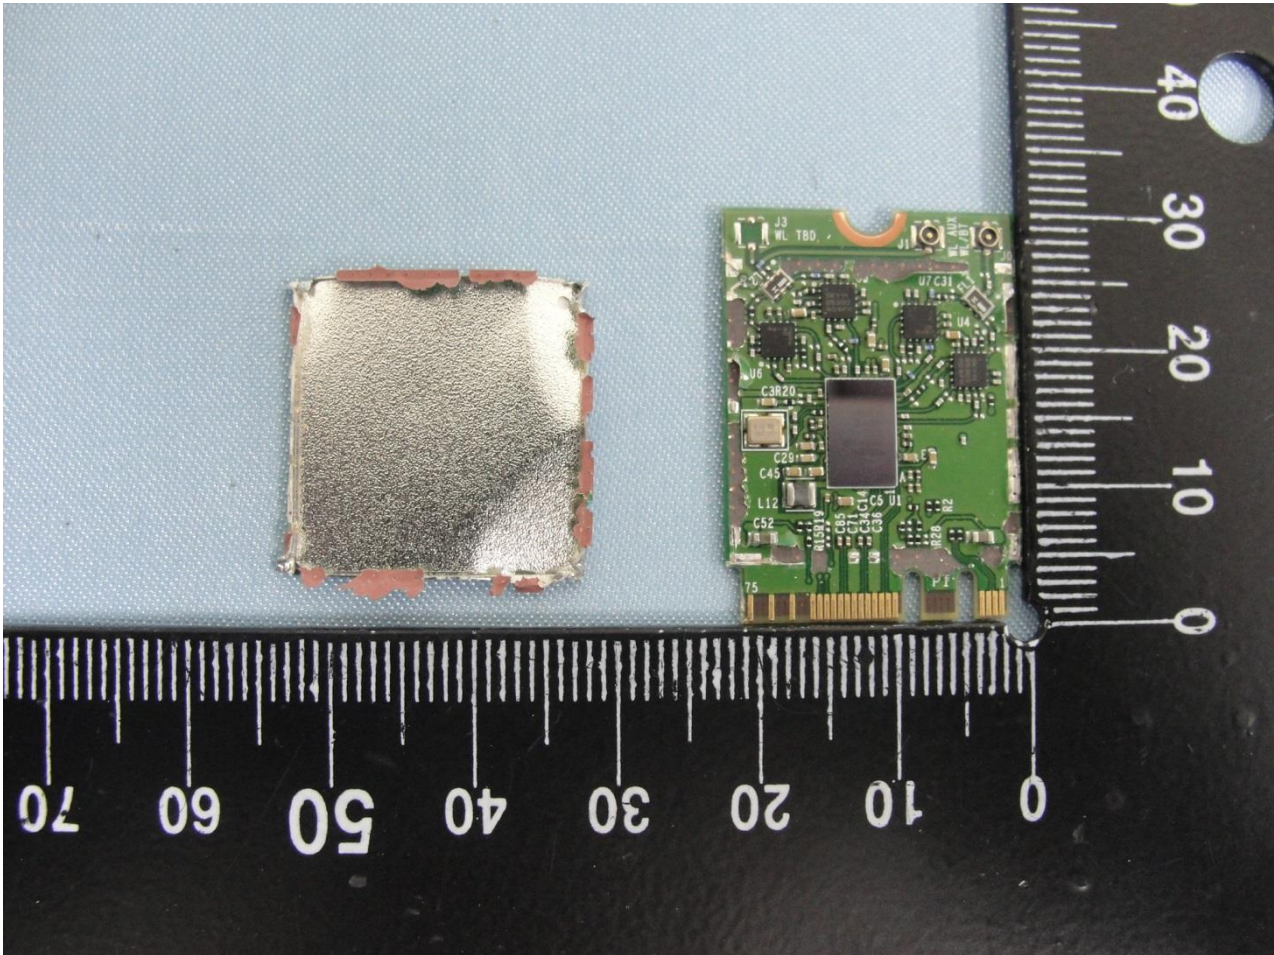

1. Photograph of the EUT

EUT: 802.11b/g/n/a/ac WLAN + Bluetooth PCI-E NGFF 2230 Card
(Brand Name: Broadcom / Model Name: BCM94350ZAE)

EUT: 802.11b/g/n/a/ac WLAN + Bluetooth PCI-E NGFF 2230 Card
(Brand Name: Broadcom / Model Name: BCM94350ZAE)

EUT: 802.11b/g/n/a/ac WLAN + Bluetooth PCI-E NGFF 2230 Card
(Brand Name: Broadcom / Model Name: BCM94350ZAE)

EUT: 802.11b/g/n/a/ac WLAN + Bluetooth PCI-E NGFF 2230 Card
(Brand Name: Broadcom / Model Name: BCM94350ZAE)

EUT: 802.11b/g/n/a/ac WLAN + Bluetooth PCI-E NGFF 2230 Card
(Brand Name: Broadcom / Model Name: BCM94350ZAE)

2. External Photograph of the Host

Host: Portable Computer (Brand Name: DELL / Model Name: P67G)