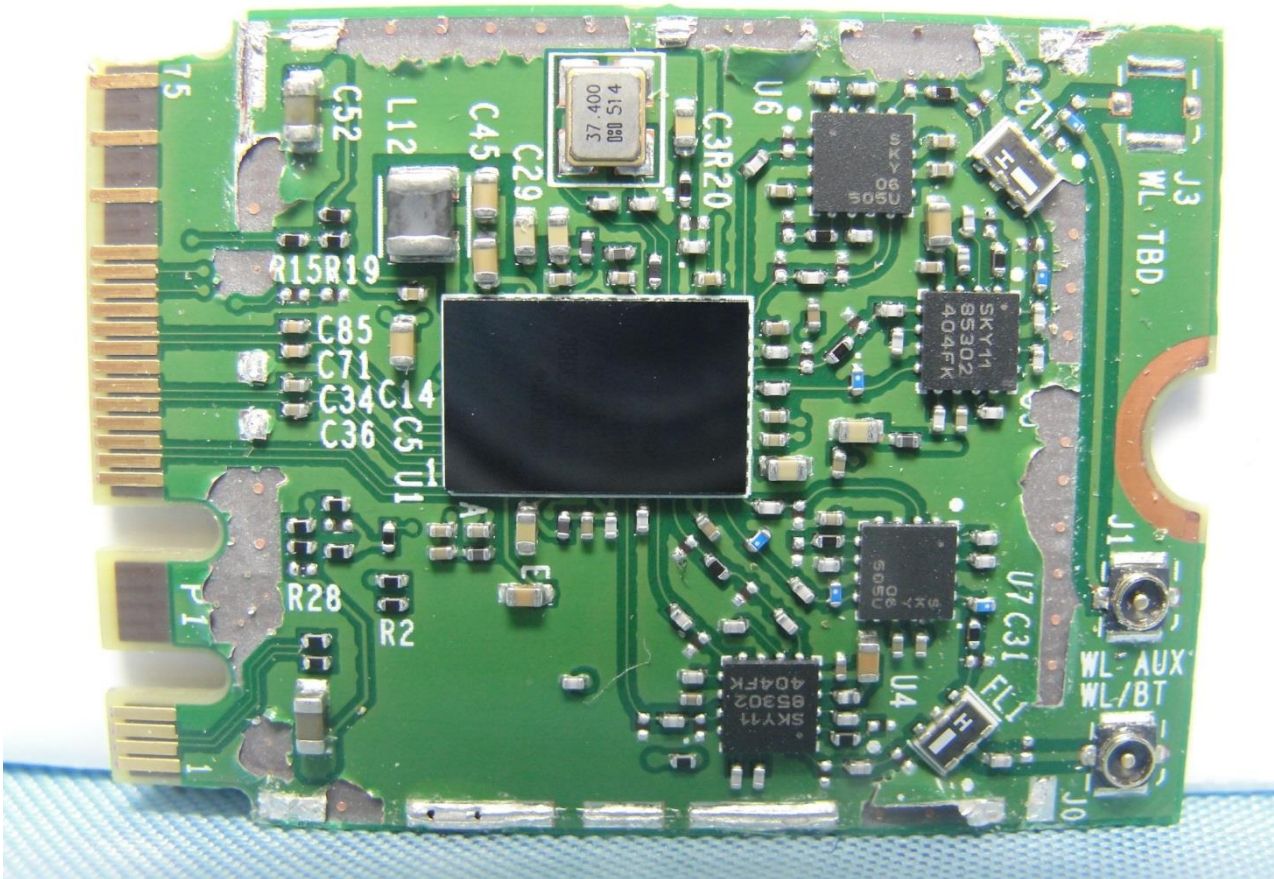

1. Photograph of the EUT

EUT: 802.11b/g/n/a/ac WLAN + Bluetooth PCI-E NGFF 2230 Card
(Brand Name: Broadcom / Model Name: BCM94350ZAE)

EUT: 802.11b/g/n/a/ac WLAN + Bluetooth PCI-E NGFF 2230 Card
(Brand Name: Broadcom / Model Name: BCM94350ZAE)

EUT: 802.11b/g/n/a/ac WLAN + Bluetooth PCI-E NGFF 2230 Card
(Brand Name: Broadcom / Model Name: BCM94350ZAE)

EUT: 802.11b/g/n/a/ac WLAN + Bluetooth PCI-E NGFF 2230 Card
(Brand Name: Broadcom / Model Name: BCM94350ZAE)

EUT: 802.11b/g/n/a/ac WLAN + Bluetooth PCI-E NGFF 2230 Card
(Brand Name: Broadcom / Model Name: BCM94350ZAE)

2. External Photograph of the Host

Host: Portable Computer (Brand Name: DELL / Model Name: P67G)

Host: Portable Computer (Brand Name: DELL / Model Name: P67G)

Carbon fiber

Host: Portable Computer (Brand Name: DELL / Model Name: P67G)

Host: Portable Computer (Brand Name: DELL / Model Name: P67G)

Host: Portable Computer (Brand Name: DELL / Model Name: P67G)