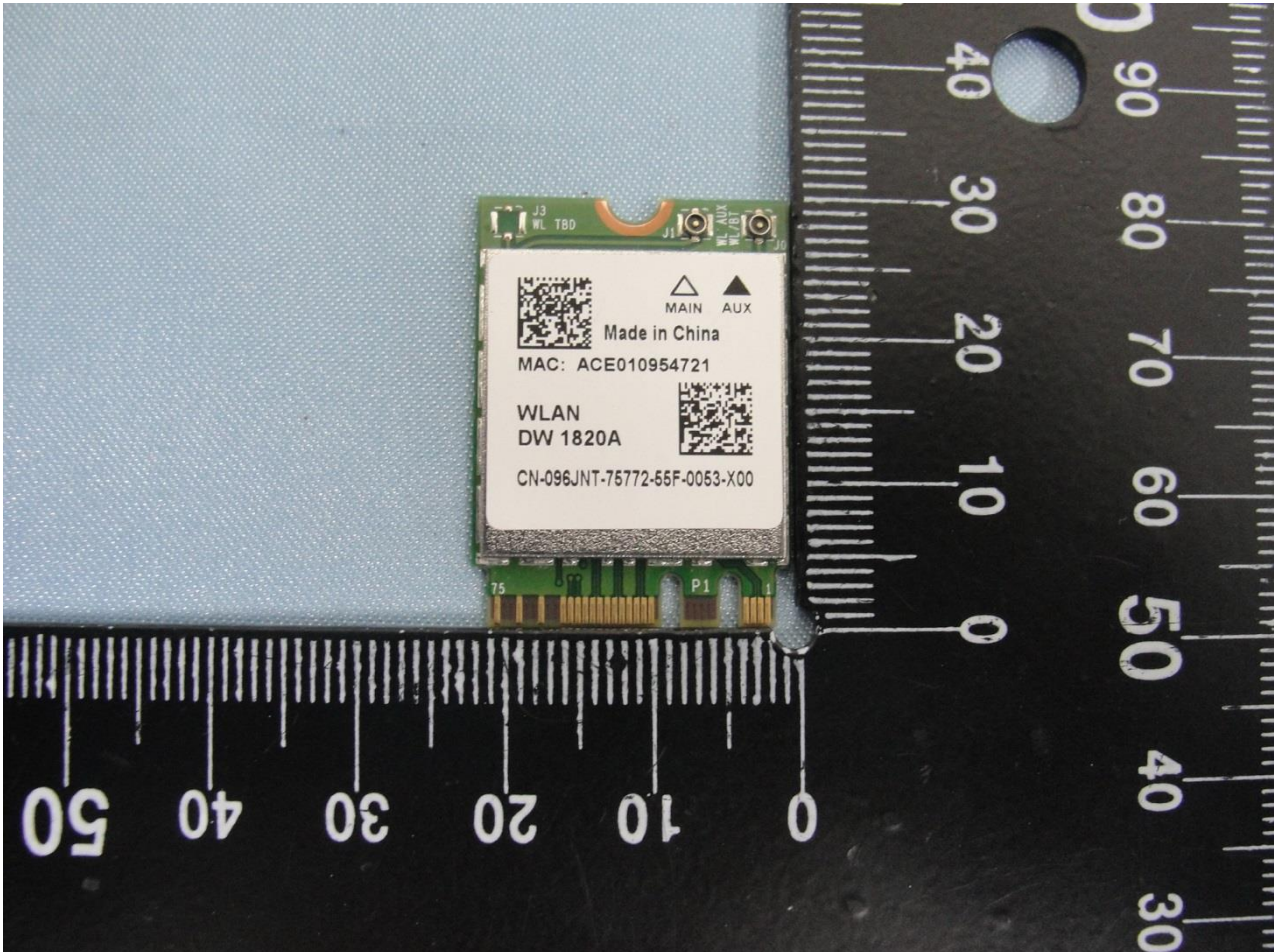

1. Photograph of the EUT

EUT: 802.11b/g/n/a/ac WLAN + Bluetooth PCI-E NGFF 2230 Card
(Brand Name: Broadcom / Model Name: BCM94350ZAE)

EUT: 802.11b/g/n/a/ac WLAN + Bluetooth PCI-E NGFF 2230 Card
(Brand Name: Broadcom / Model Name: BCM94350ZAE)

EUT: 802.11b/g/n/a/ac WLAN + Bluetooth PCI-E NGFF 2230 Card
(Brand Name: Broadcom / Model Name: BCM94350ZAE)

EUT: 802.11b/g/n/a/ac WLAN + Bluetooth PCI-E NGFF 2230 Card
(Brand Name: Broadcom / Model Name: BCM94350ZAE)

EUT: 802.11b/g/n/a/ac WLAN + Bluetooth PCI-E NGFF 2230 Card
(Brand Name: Broadcom / Model Name: BCM94350ZAE)

2. External Photograph of the Host

Host: Portable Computer (Brand Name: DELL / Model Name: P67G)