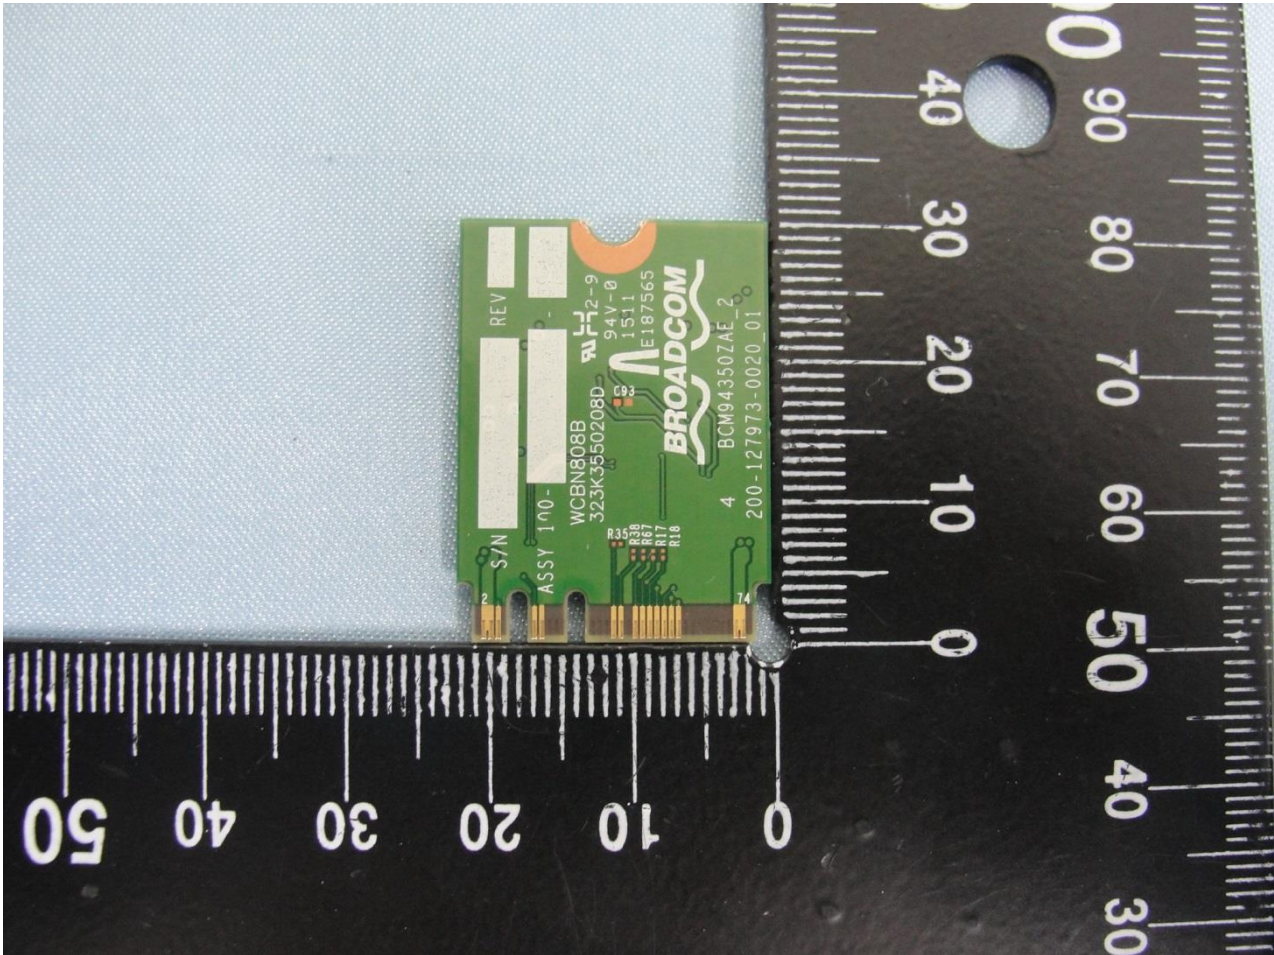

1. Photograph of the EUT

EUT: 802.11b/g/n/a/ac WLAN + Bluetooth PCI-E NGFF 2230 Card
(Brand Name: Broadcom / Model Name: BCM94350ZAE)

EUT: 802.11b/g/n/a/ac WLAN + Bluetooth PCI-E NGFF 2230 Card
(Brand Name: Broadcom / Model Name: BCM94350ZAE)

EUT: 802.11b/g/n/a/ac WLAN + Bluetooth PCI-E NGFF 2230 Card
(Brand Name: Broadcom / Model Name: BCM94350ZAE)

EUT: 802.11b/g/n/a/ac WLAN + Bluetooth PCI-E NGFF 2230 Card
(Brand Name: Broadcom / Model Name: BCM94350ZAE)

EUT: 802.11b/g/n/a/ac WLAN + Bluetooth PCI-E NGFF 2230 Card
(Brand Name: Broadcom / Model Name: BCM94350ZAE)

2. External Photograph of the Host

Host: Portable Computer (Brand Name: DELL / Model Name: P67G)