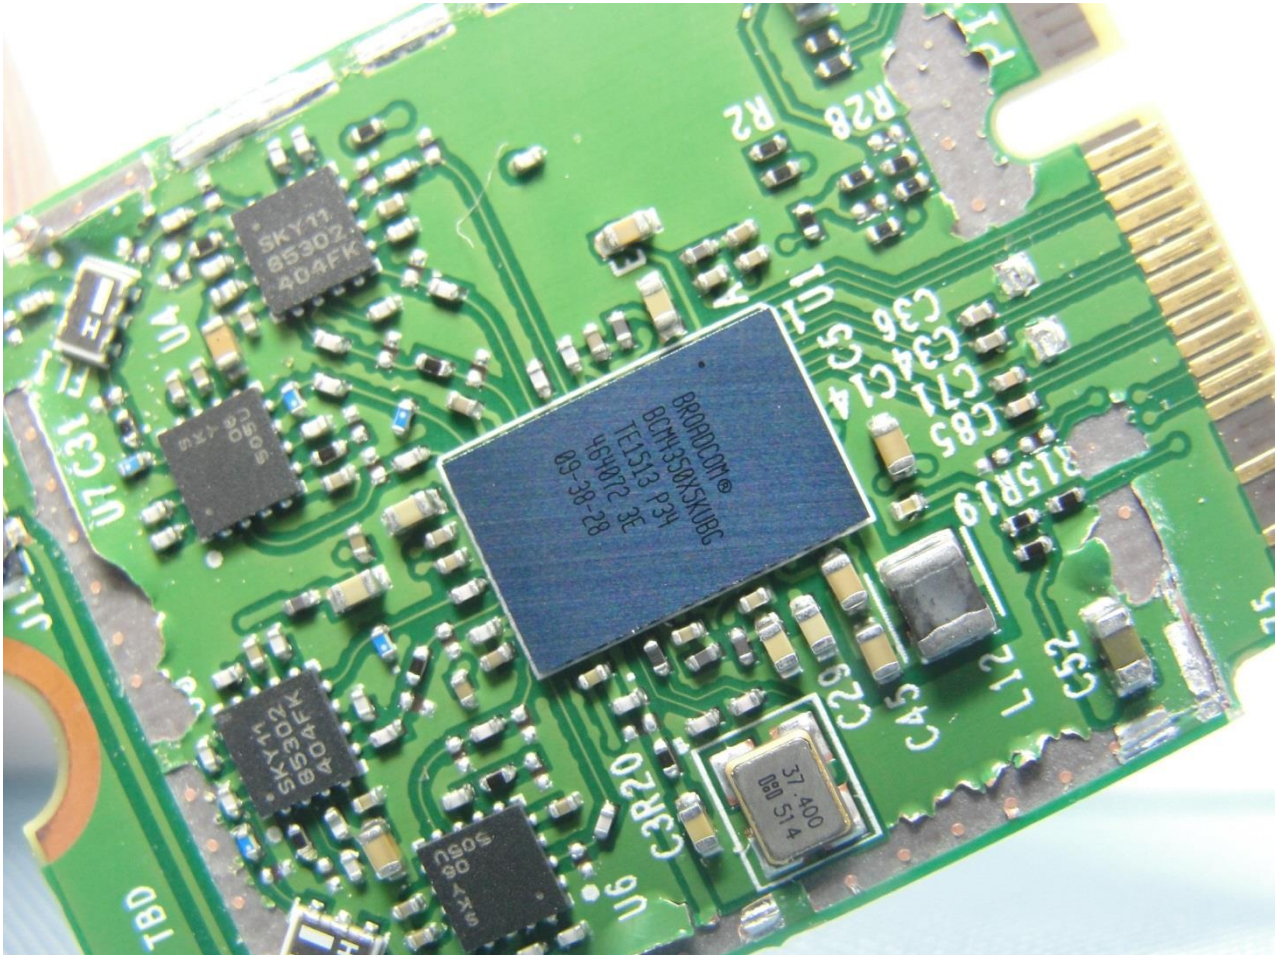

1. Photograph of the EUT

EUT: 802.11b/g/n/a/ac WLAN + Bluetooth PCI-E NGFF 2230 Card
(Brand Name: Broadcom / Model Name: BCM94350ZAE)

EUT: 802.11b/g/n/a/ac WLAN + Bluetooth PCI-E NGFF 2230 Card
(Brand Name: Broadcom / Model Name: BCM94350ZAE)

EUT: 802.11b/g/n/a/ac WLAN + Bluetooth PCI-E NGFF 2230 Card
(Brand Name: Broadcom / Model Name: BCM94350ZAE)

EUT: 802.11b/g/n/a/ac WLAN + Bluetooth PCI-E NGFF 2230 Card
(Brand Name: Broadcom / Model Name: BCM94350ZAE)

EUT: 802.11b/g/n/a/ac WLAN + Bluetooth PCI-E NGFF 2230 Card
(Brand Name: Broadcom / Model Name: BCM94350ZAE)

2. External Photograph of the Host

Host: Portable Computer (Brand Name: DELL / Model Name: P67G)