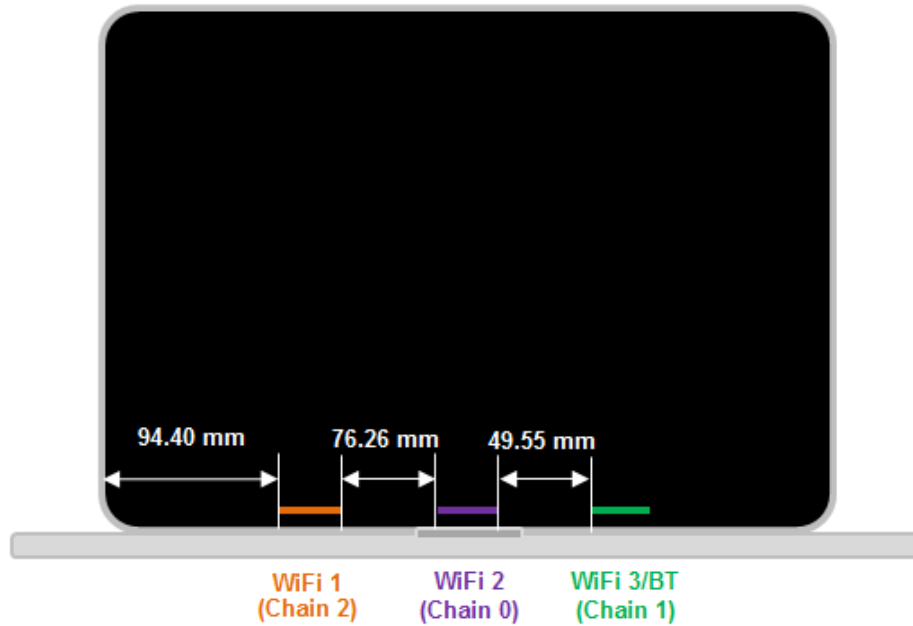

17. External Photo

WiFi Module Location

18. Antenna Locations & Separation Distances

Front View

Antenna Location – Rear View

Antenna Location – Bottom View

19. Setup Photo

Laptop w/ 0 mm distance from the bottom of the laptop base-to-phantom