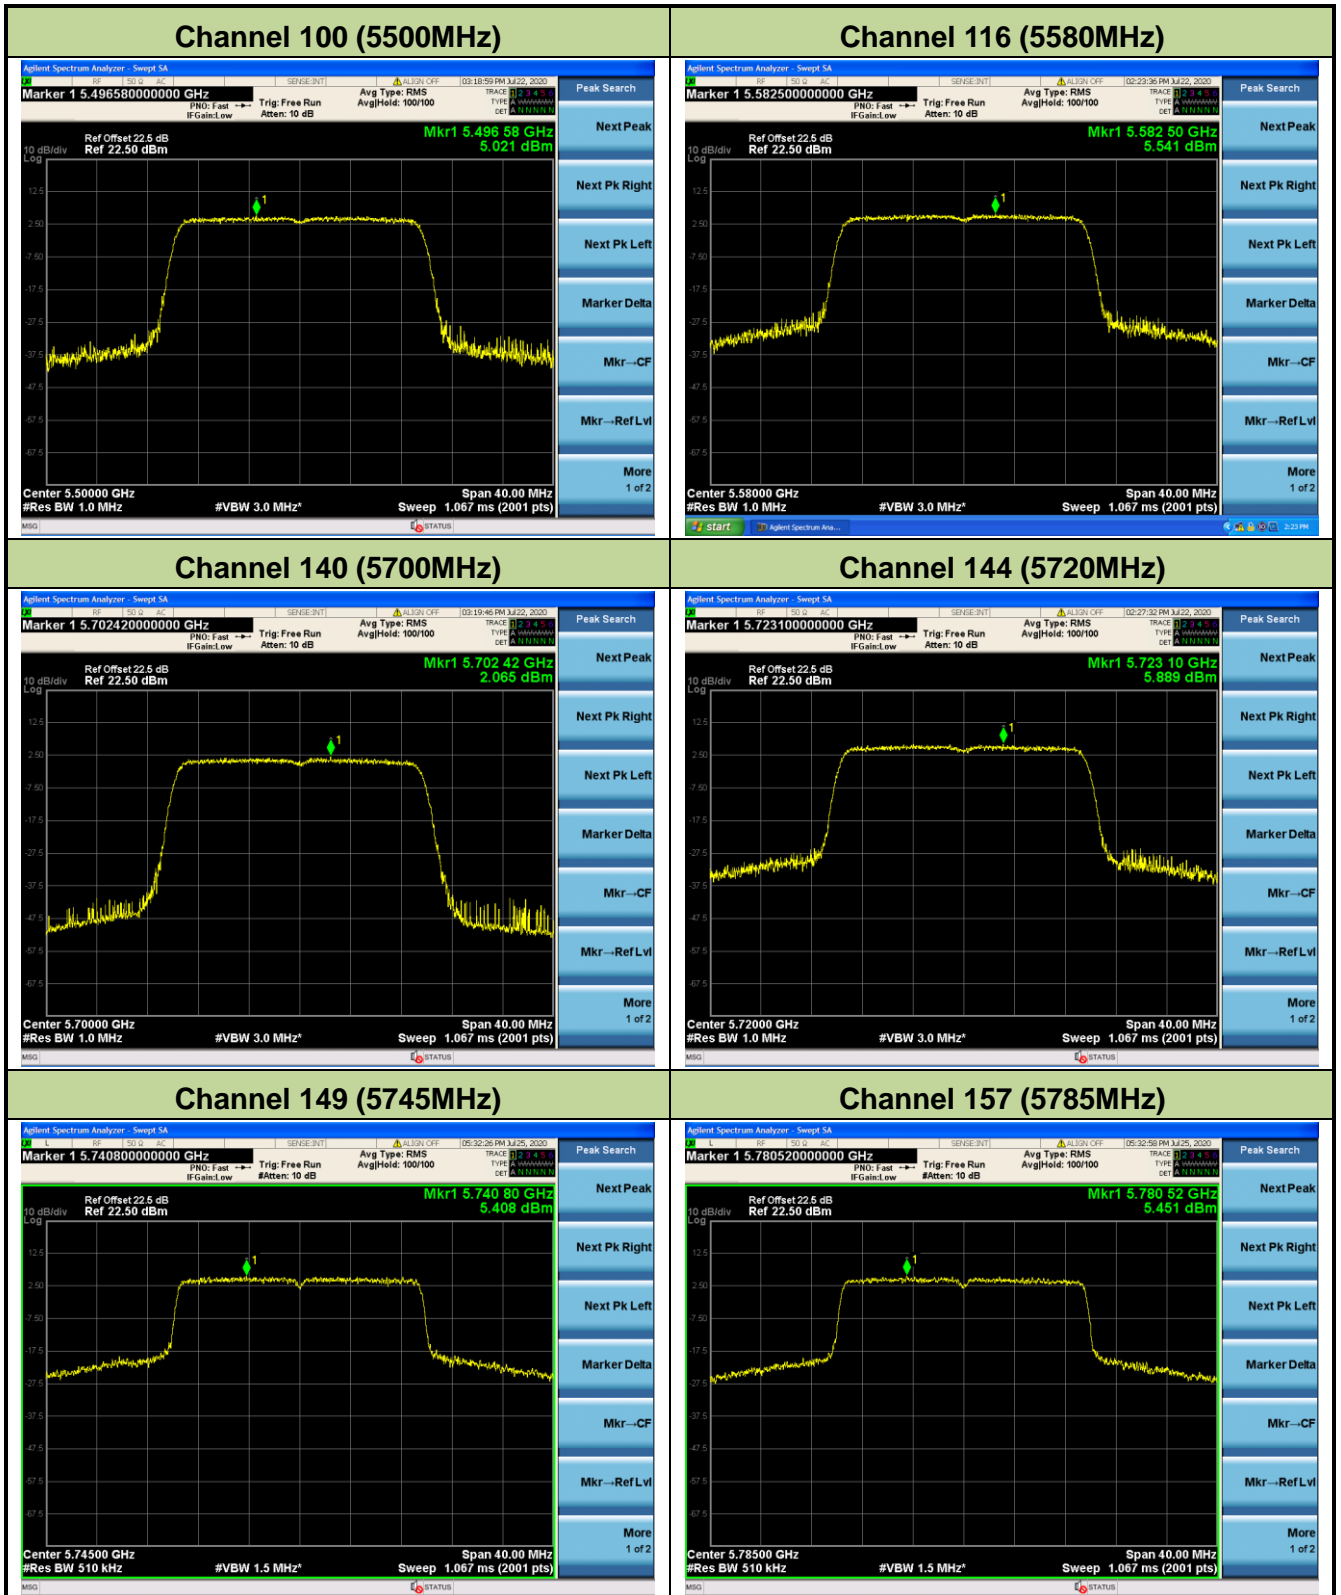

## Channel 48 (5240MHz)

## Channel 52 (5260MHz)

## Channel 60 (5300MHz)

## Channel 64 (5320MHz)