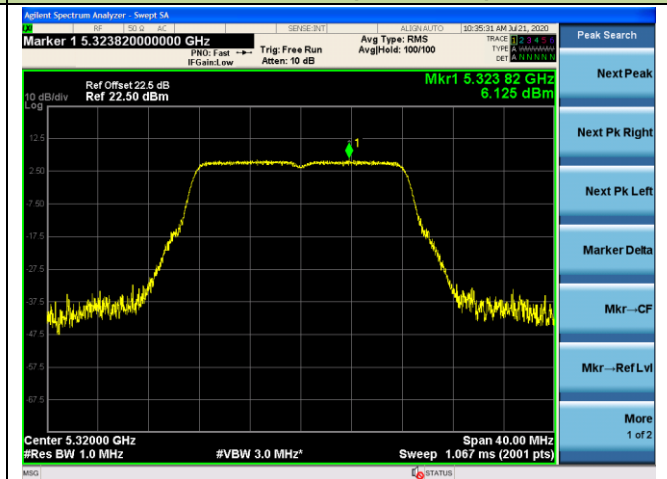

## 802.11a Power Spectral Density - Ant 1 / Ant 0 + 1

Channel 36 (5180MHz)

Channel 44 (5220MHz)

Channel 48 (5240MHz)

Channel 52 (5260MHz)

Channel 60 (5300MHz)

Channel 64 (5320MHz)

## 802.11ac-VHT20 Power Spectral Density - Ant 1 / Ant 0 + 1