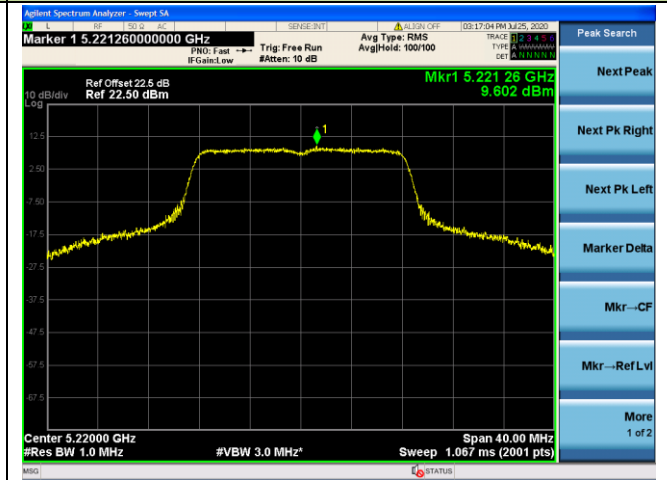

## 802.11a Power Spectral Density - Ant 1 / Ant 0 + 1

Channel 36 (5180MHz)

Channel 44 (5220MHz)

Channel 48 (5240MHz)

Channel 52 (5260MHz)

Channel 60 (5300MHz)

Channel 64 (5320MHz)

## 802.11ac-VHT20 Power Spectral Density - Ant 1 / Ant 0 + 1