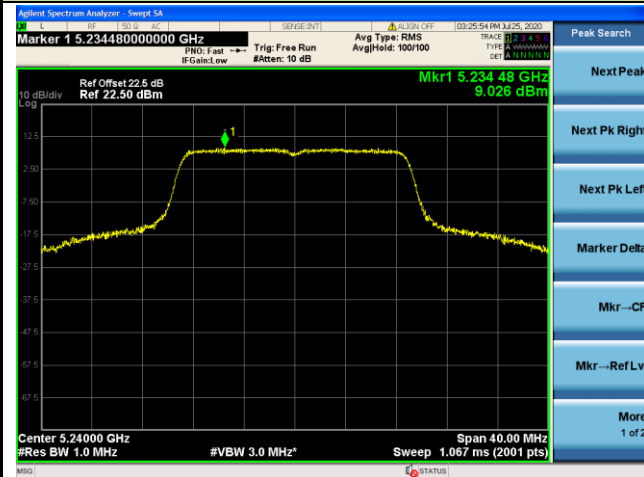

Channel 48 (5240MHz)