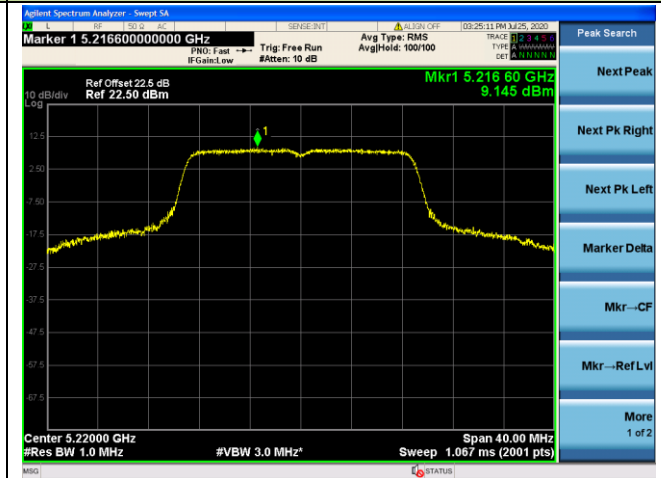

Channel 44 (5220MHz)