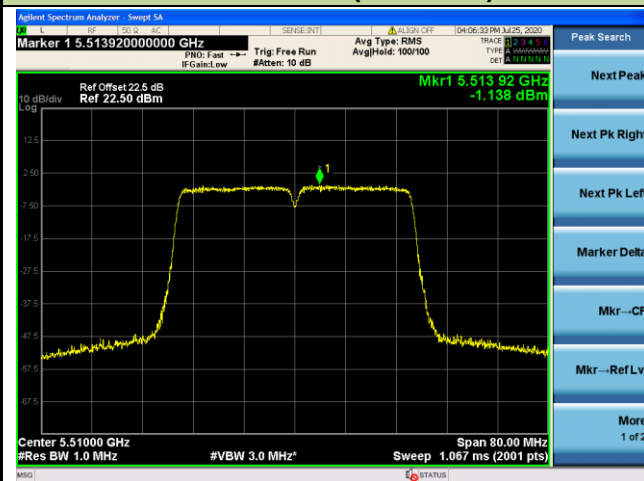

## Channel 64 (5320MHz)

## 802.11ac-VHT40 Power Spectral Density - Ant 1 / Ant 0 + 1

Channel 38 (5190MHz)

Channel 46 (5230MHz)

Channel 54 (5270MHz)

Channel 62 (5310MHz)

Channel 102 (5510MHz)

Channel 110 (5550MHz)

## 802.11ac-VHT80 Power Spectral Density - Ant 1 / Ant 0 + 1