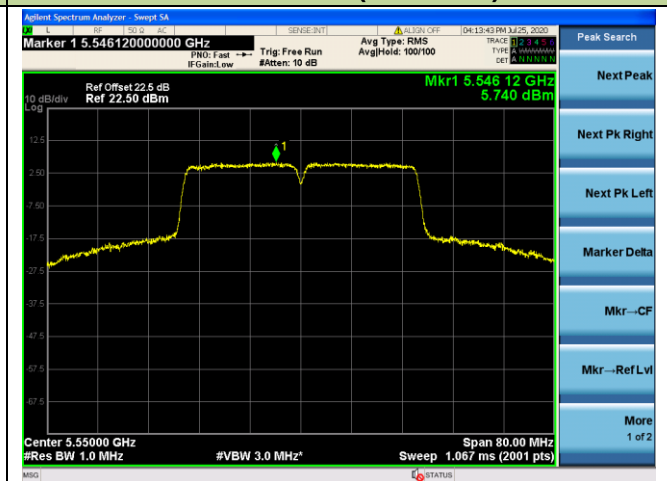

## Channel 64 (5320MHz)

## 802.11ac-VHT40 Power Spectral Density - Ant 1 / Ant 0 + 1

Channel 38 (5190MHz)

Channel 46 (5230MHz)

Channel 54 (5270MHz)

Channel 62 (5310MHz)

Channel 102 (5510MHz)

Channel 110 (5550MHz)

## 802.11ac-VHT80 Power Spectral Density - Ant 1 / Ant 0 + 1