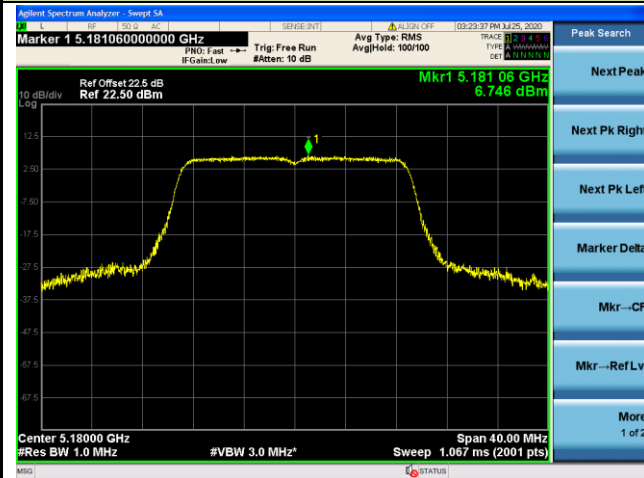

802.11ac-VHT20 Power Spectral Density - Ant 1 / Ant 0 + 1

Channel 36 (5180MHz)