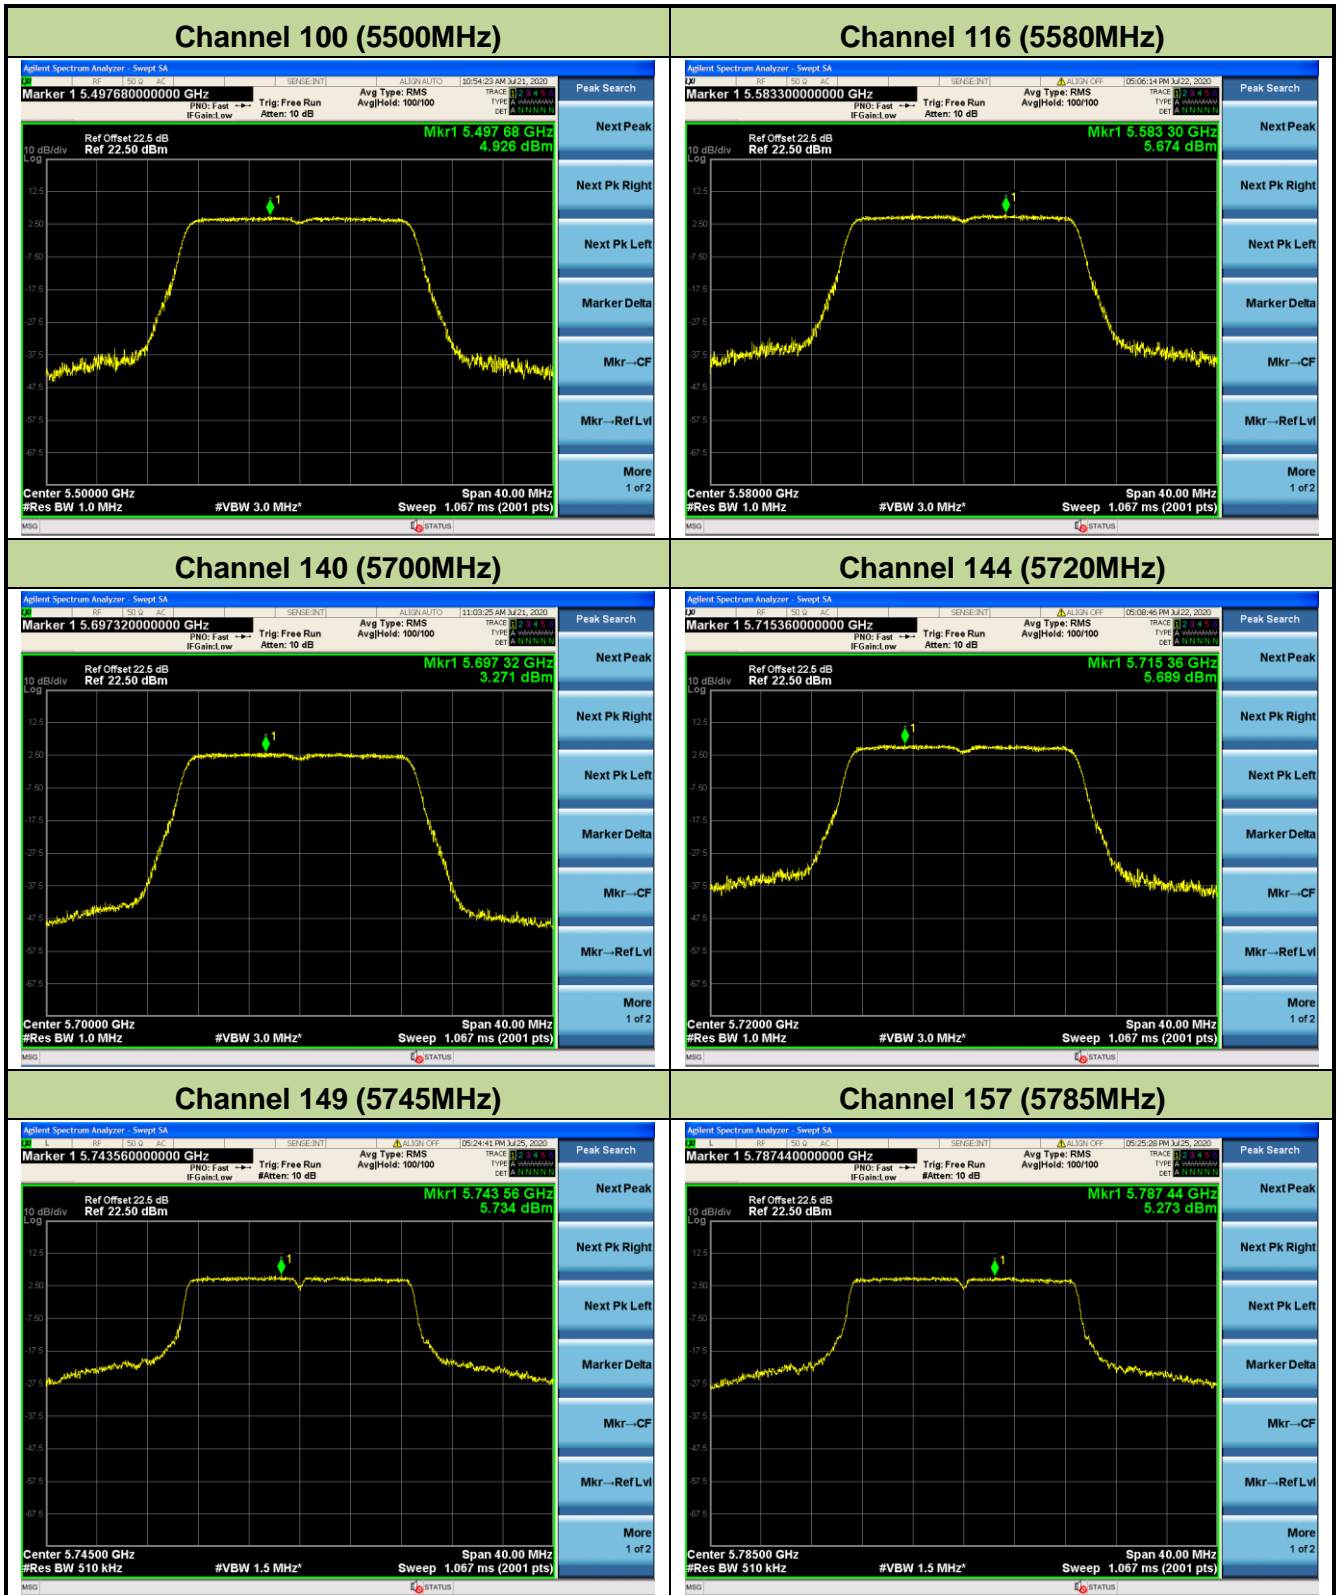

## Channel 52 (5260MHz)

## Channel 60 (5300MHz)

## Channel 64 (5320MHz)