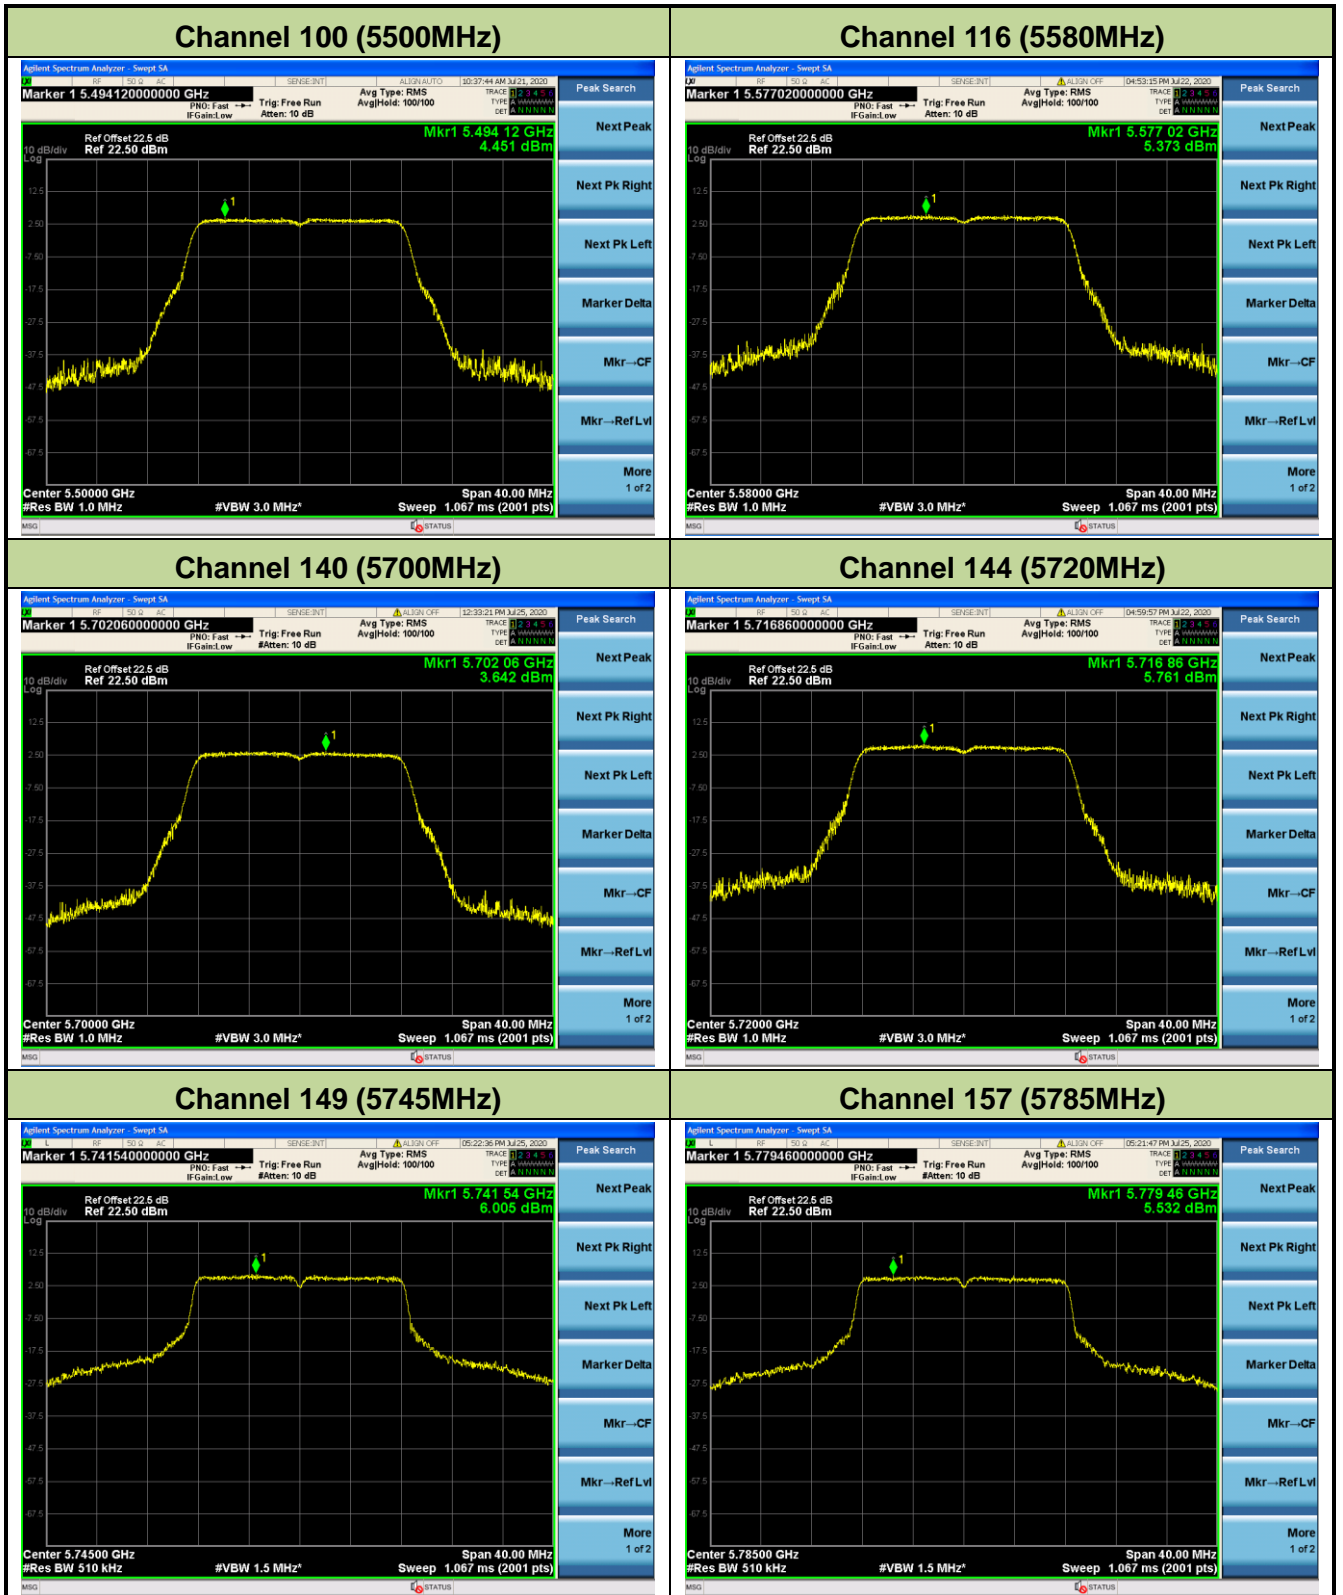

## 802.11a Power Spectral Density - Ant 1 / Ant 0 + 1

Channel 36 (5180MHz)

Channel 44 (5220MHz)

Channel 48 (5240MHz)

Channel 52 (5260MHz)

Channel 60 (5300MHz)

Channel 64 (5320MHz)

## 802.11ac-VHT20 Power Spectral Density - Ant 1 / Ant 0 + 1