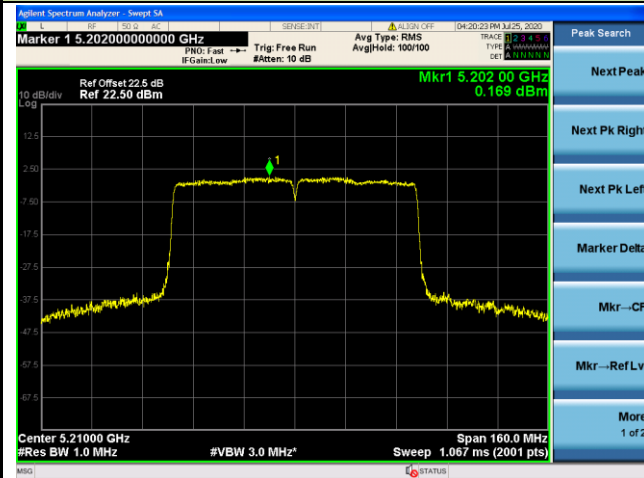

802.11ac-VHT80 Power Spectral Density - Ant 1 / Ant 0 + 1

Channel 42 (5210MHz)