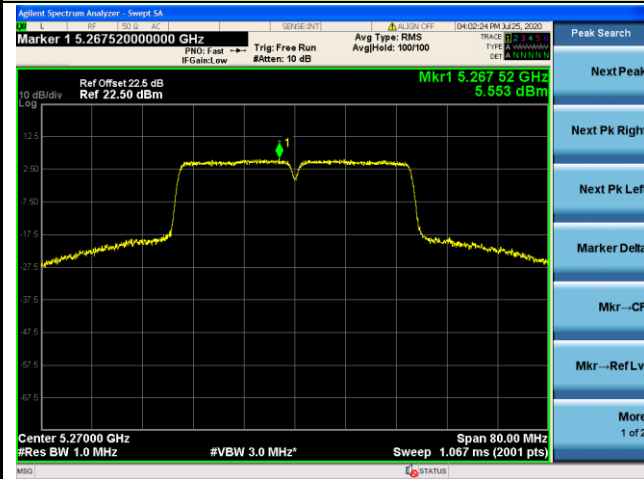

## Channel 64 (5320MHz)

## 802.11ac-VHT40 Power Spectral Density - Ant 1 / Ant 0 + 1

Channel 38 (5190MHz)

Channel 46 (5230MHz)

Channel 54 (5270MHz)

Channel 62 (5310MHz)

Channel 102 (5510MHz)

Channel 110 (5550MHz)

## 802.11ac-VHT80 Power Spectral Density - Ant 1 / Ant 0 + 1