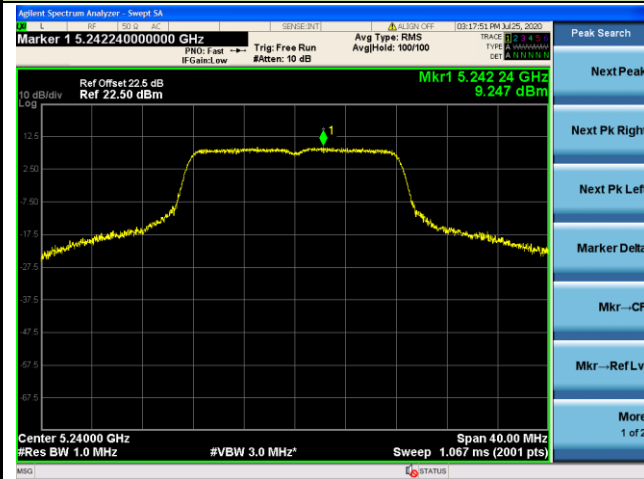

## 802.11a Power Spectral Density - Ant 1 / Ant 0 + 1

Channel 36 (5180MHz)

Channel 44 (5220MHz)

Channel 48 (5240MHz)

Channel 52 (5260MHz)

Channel 60 (5300MHz)

Channel 64 (5320MHz)

## 802.11ac-VHT20 Power Spectral Density - Ant 1 / Ant 0 + 1