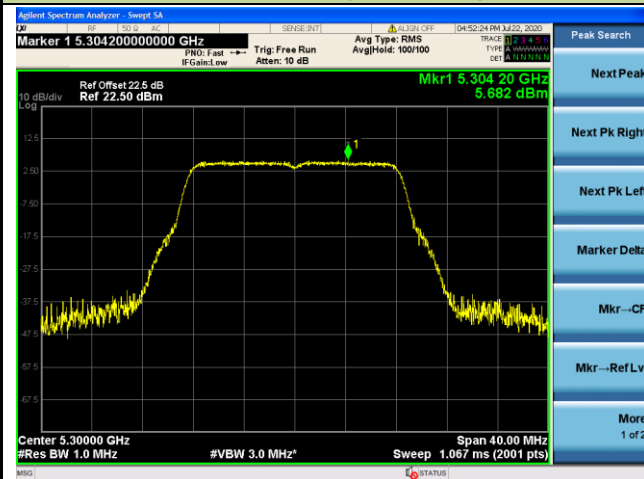

## 802.11a Power Spectral Density - Ant 1 / Ant 0 + 1

Channel 36 (5180MHz)

Channel 44 (5220MHz)

Channel 48 (5240MHz)

Channel 52 (5260MHz)

Channel 60 (5300MHz)

Channel 64 (5320MHz)

## 802.11ac-VHT20 Power Spectral Density - Ant 1 / Ant 0 + 1