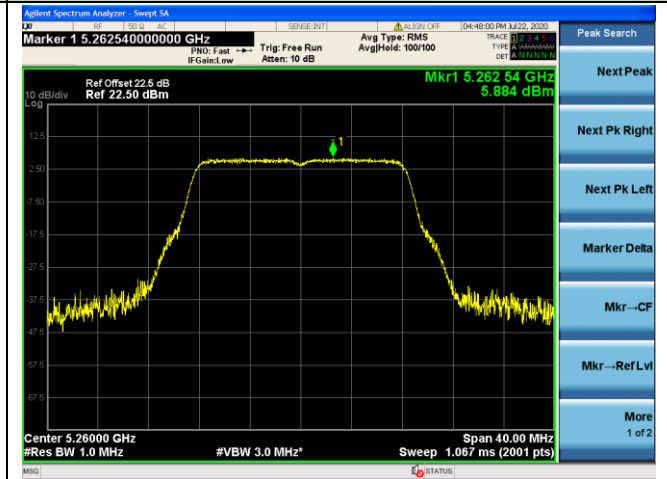

## 802.11a Power Spectral Density - Ant 1 / Ant 0 + 1

Channel 36 (5180MHz)

Channel 44 (5220MHz)

Channel 48 (5240MHz)

Channel 52 (5260MHz)

Channel 60 (5300MHz)

Channel 64 (5320MHz)

## 802.11ac-VHT20 Power Spectral Density - Ant 1 / Ant 0 + 1