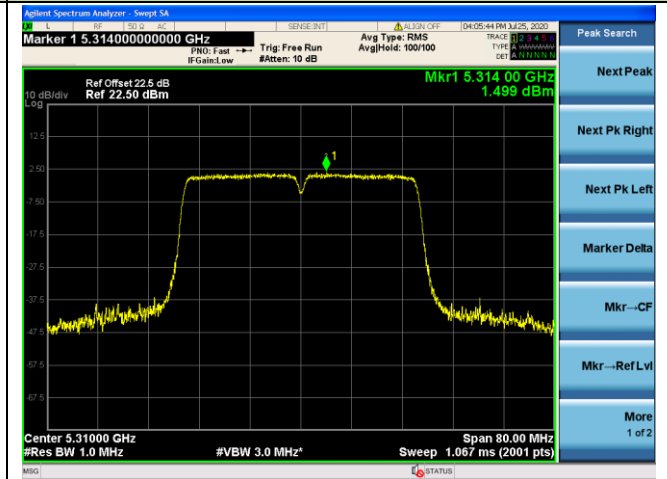

## Channel 64 (5320MHz)

## 802.11ac-VHT40 Power Spectral Density - Ant 1 / Ant 0 + 1

Channel 38 (5190MHz)

Channel 46 (5230MHz)

Channel 54 (5270MHz)

Channel 62 (5310MHz)

Channel 102 (5510MHz)

Channel 110 (5550MHz)

## 802.11ac-VHT80 Power Spectral Density - Ant 1 / Ant 0 + 1