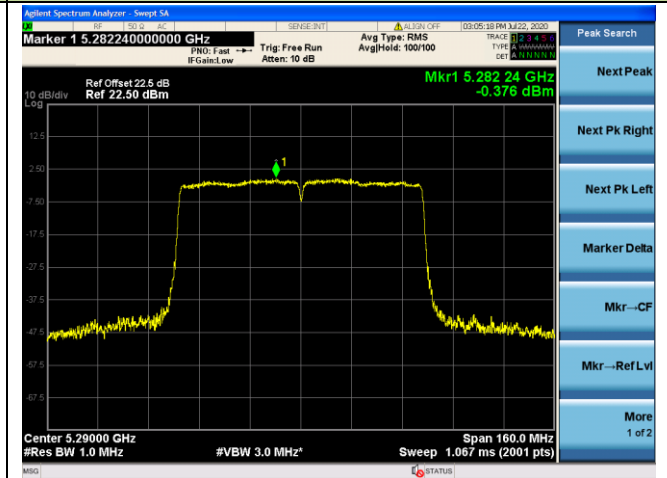

Channel 58 (5290MHz)