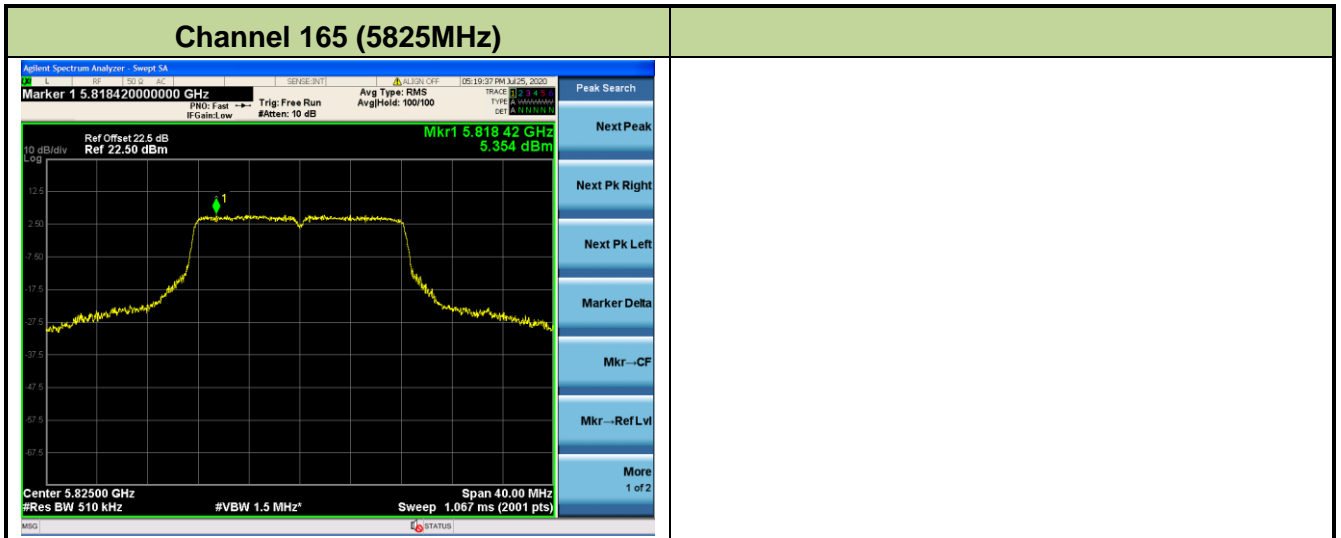

## 802.11a Power Spectral Density - Ant 1 / Ant 0 + 1

Channel 36 (5180MHz)

Channel 44 (5220MHz)

Channel 48 (5240MHz)

Channel 52 (5260MHz)

Channel 60 (5300MHz)

Channel 64 (5320MHz)