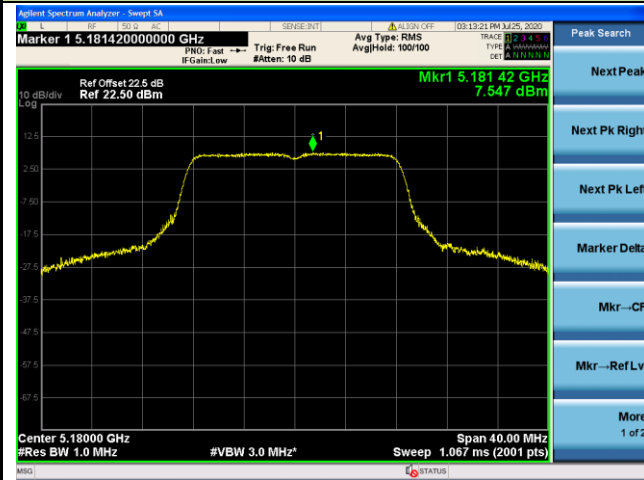

## 802.11a Power Spectral Density - Ant 1 / Ant 0 + 1

Channel 36 (5180MHz)

Channel 44 (5220MHz)

Channel 48 (5240MHz)

Channel 52 (5260MHz)

Channel 60 (5300MHz)

Channel 64 (5320MHz)

## 802.11ac-VHT20 Power Spectral Density - Ant 1 / Ant 0 + 1