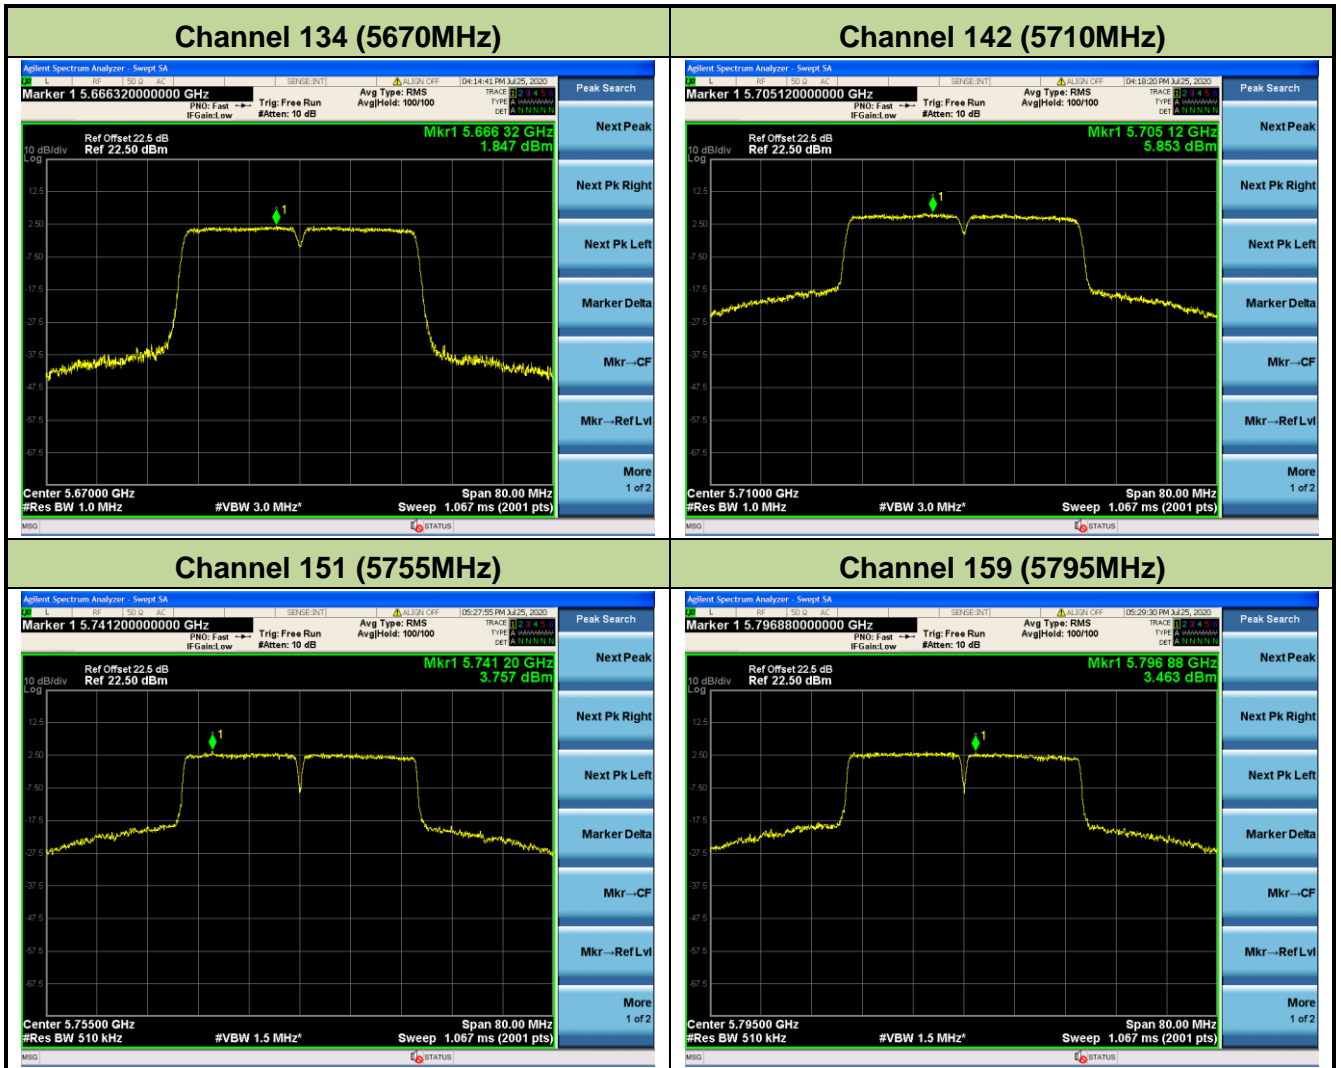

## Channel 64 (5320MHz)

## 802.11ac-VHT40 Power Spectral Density - Ant 1 / Ant 0 + 1

Channel 38 (5190MHz)

Channel 46 (5230MHz)

Channel 54 (5270MHz)

Channel 62 (5310MHz)

Channel 102 (5510MHz)

Channel 110 (5550MHz)

## 802.11ac-VHT80 Power Spectral Density - Ant 1 / Ant 0 + 1