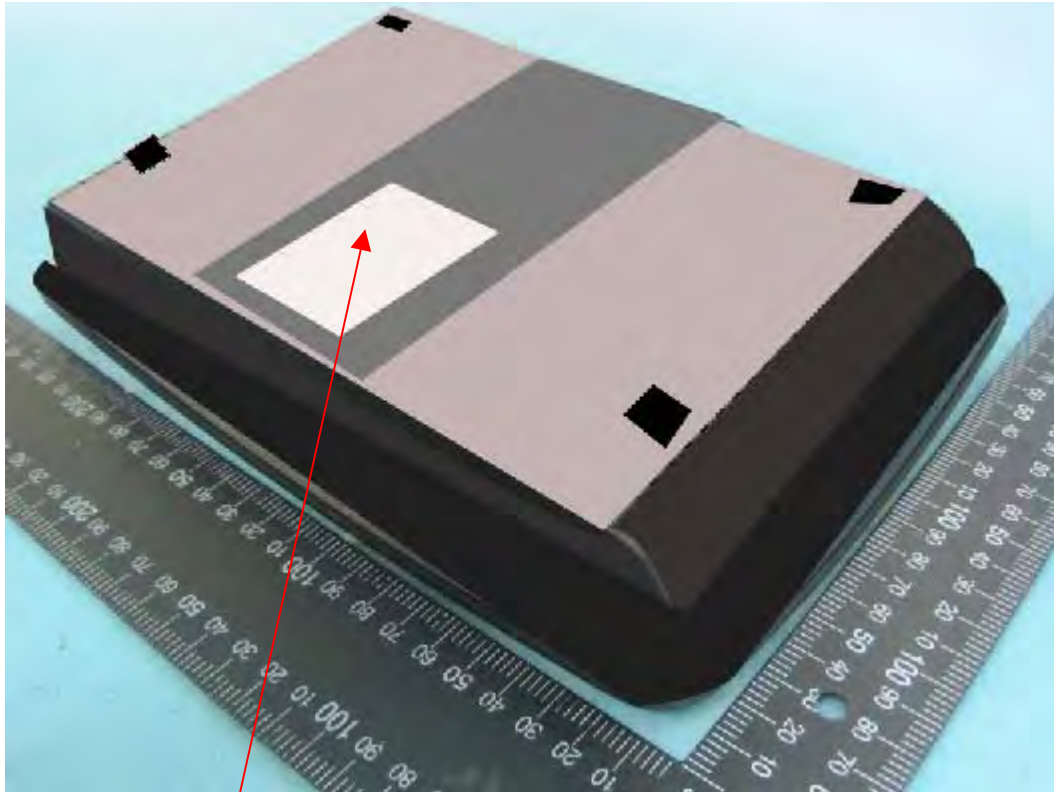

8830-22031
 LINKSYS EA8500 Router
 PRODUCT ID LABEL

REVISION: **A00** DATE: 2015.02.23

Revision Notes:
A00 INITIAL RELEASE

DESIGNER: MW SCALE 1:1

ALL DIMENSIONS IN MM.

ELEMENTS IN ORANGE PRINTED IN
 PMS WHITE, MATTE FINISH

ELEMENTS IN BLUE: PRINTED IN
 CARBON BLACK #SDBK0908_D01, MATTE FINISH

DO NOT MAKE CHANGES WITHOUT
 PERMISSION FROM BELKIN IDG.

Label here