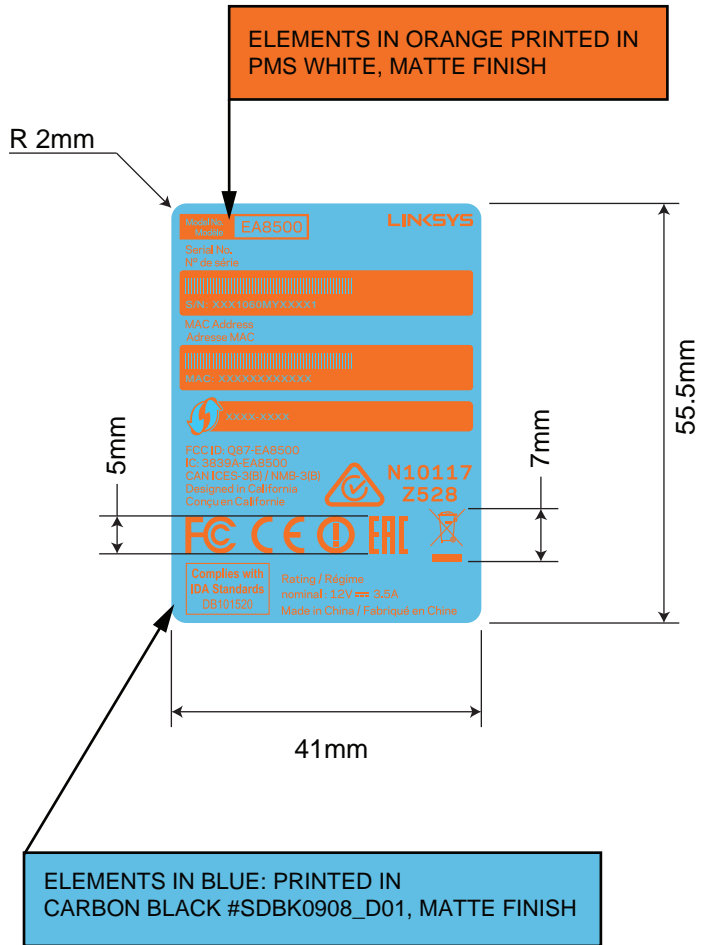

8830-22031
 LINKSYS EA8500 Router
 PRODUCT ID LABEL

REVISION: **A00** DATE: 2015.02.23

Revision Notes:
A00 INITIAL RELEASE

DESIGNER: MW SCALE 1:1

ALL DIMENSIONS IN MM.

ELEMENTS IN ORANGE PRINTED IN
 PMS WHITE, MATTE FINISH

ELEMENTS IN BLUE: PRINTED IN
 CARBON BLACK #SDBK0908_D01, MATTE FINISH

DO NOT MAKE CHANGES WITHOUT
 PERMISSION FROM BELKIN IDG.

Label here