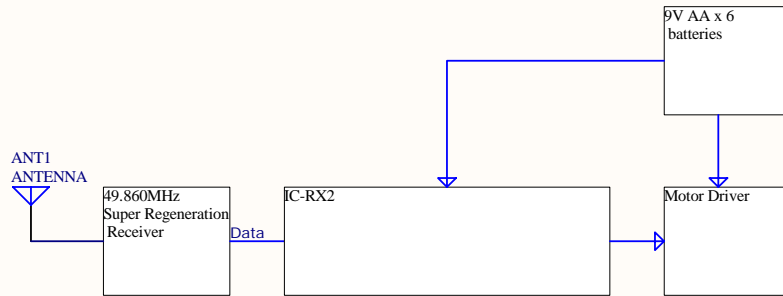

C

C

D

D

Block diagram

Title		
Block of 49.860MHz Radio Control (RX)		
Size	Number	Revision
A4		1.0
Date:	4/6/2007	Sheet of 1
File:	D:\My Documents\.\RX_Block.SCHDOC	Drawn By: TIGER

1

2