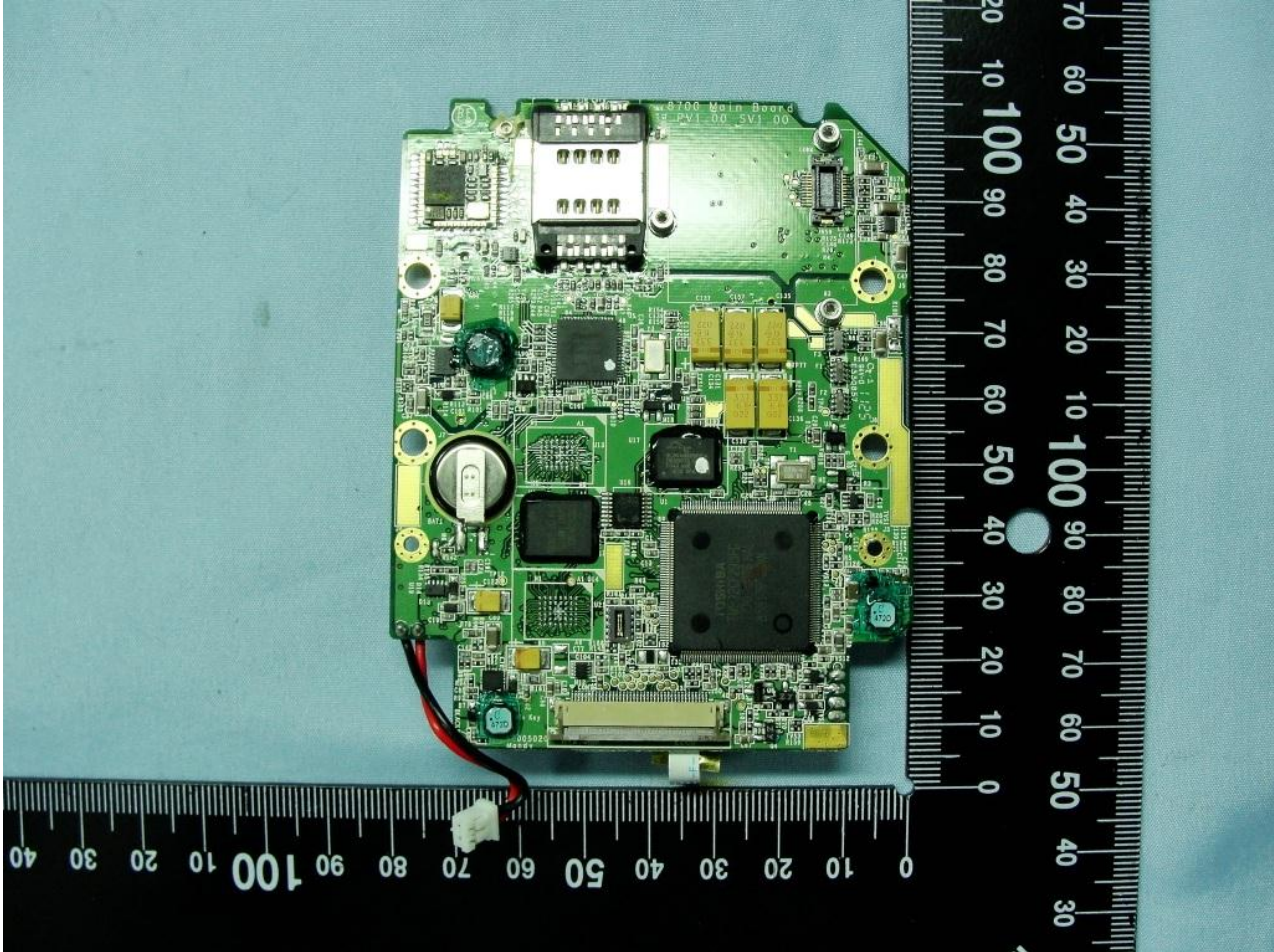

### 3. Internal Photograph of EUT

Brand Name: CIPHERLAB / Model Name: 8790

Brand Name: CIPHERLAB / Model Name: 8790

Brand Name: CIPHERLAB / Model Name: 8790

Brand Name: CIPHERLAB / Model Name: 8790

Brand Name: CIPHERLAB / Model Name: 8790

Brand Name: CIPHERLAB / Model Name: 8790

Brand Name: CIPHERLAB / Model Name: 8790

Brand Name: CIPHERLAB / Model Name: 8790

Brand Name: CIPHERLAB / Model Name: 8790

Brand Name: CIPHERLAB / Model Name: 8790