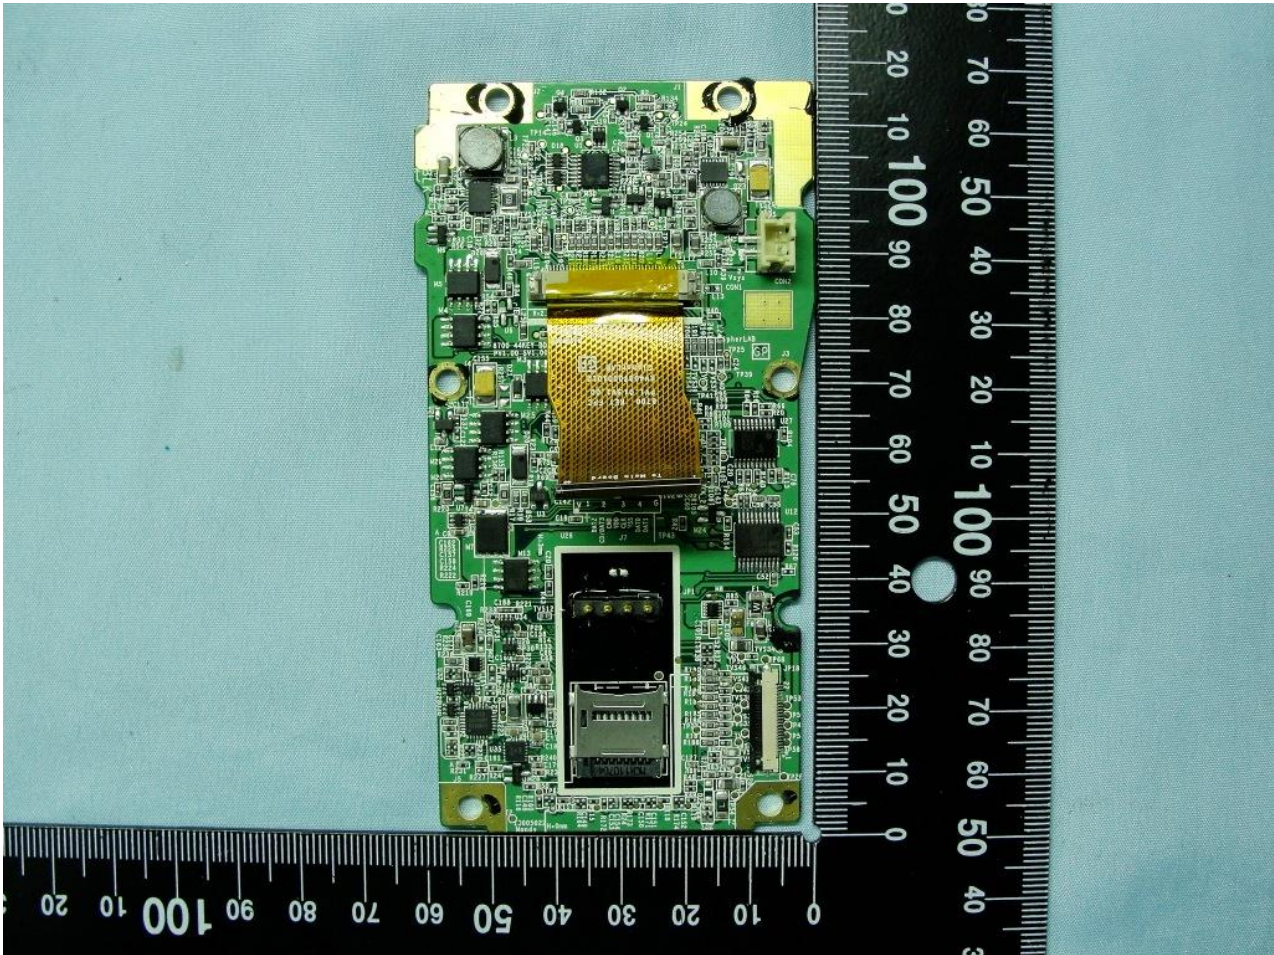

Brand Name: CIPHERLAB / Model Name: 8790