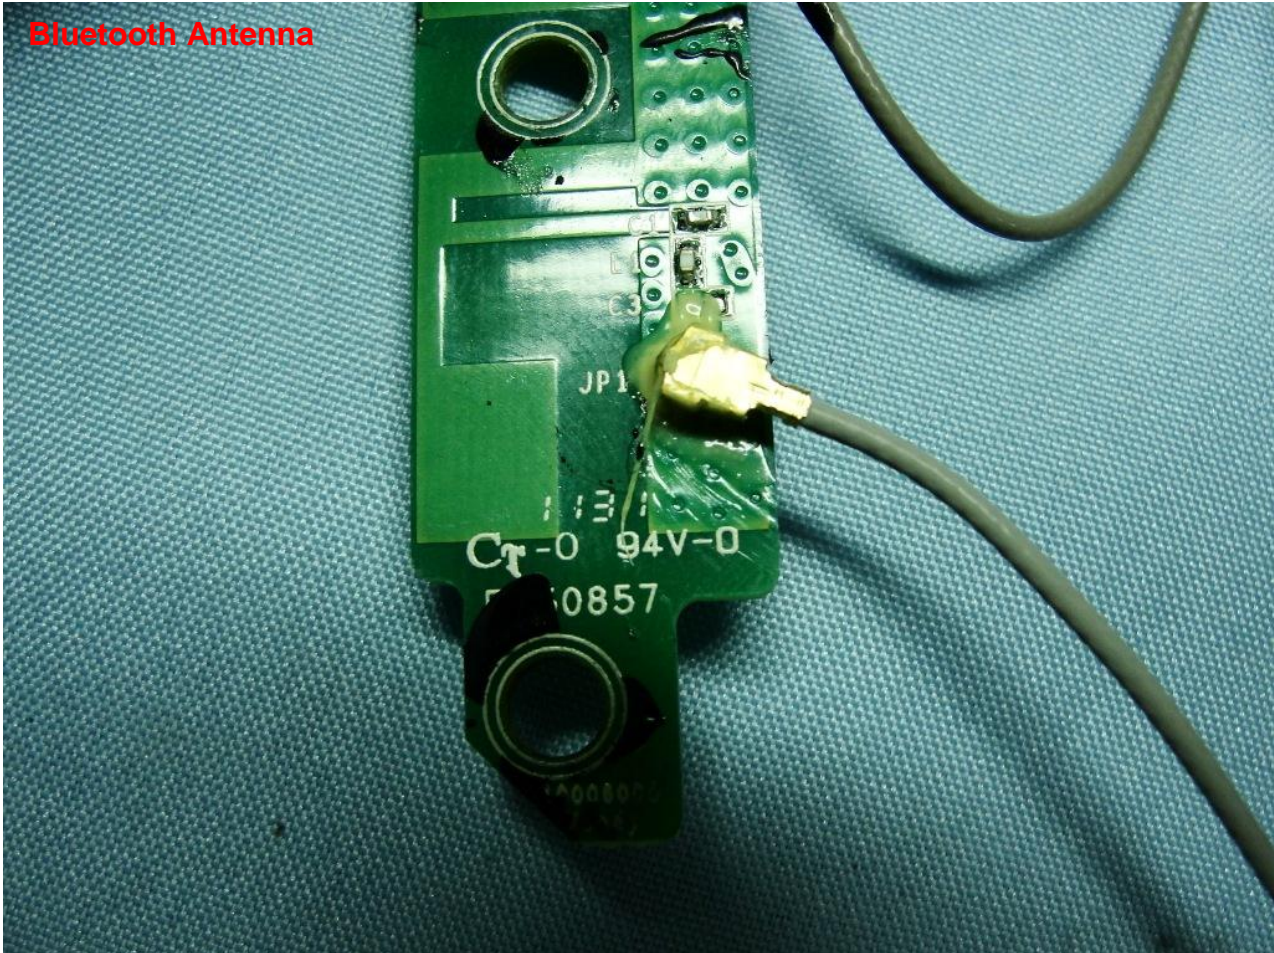

Brand Name: CIPHERLAB / Model Name: 8790