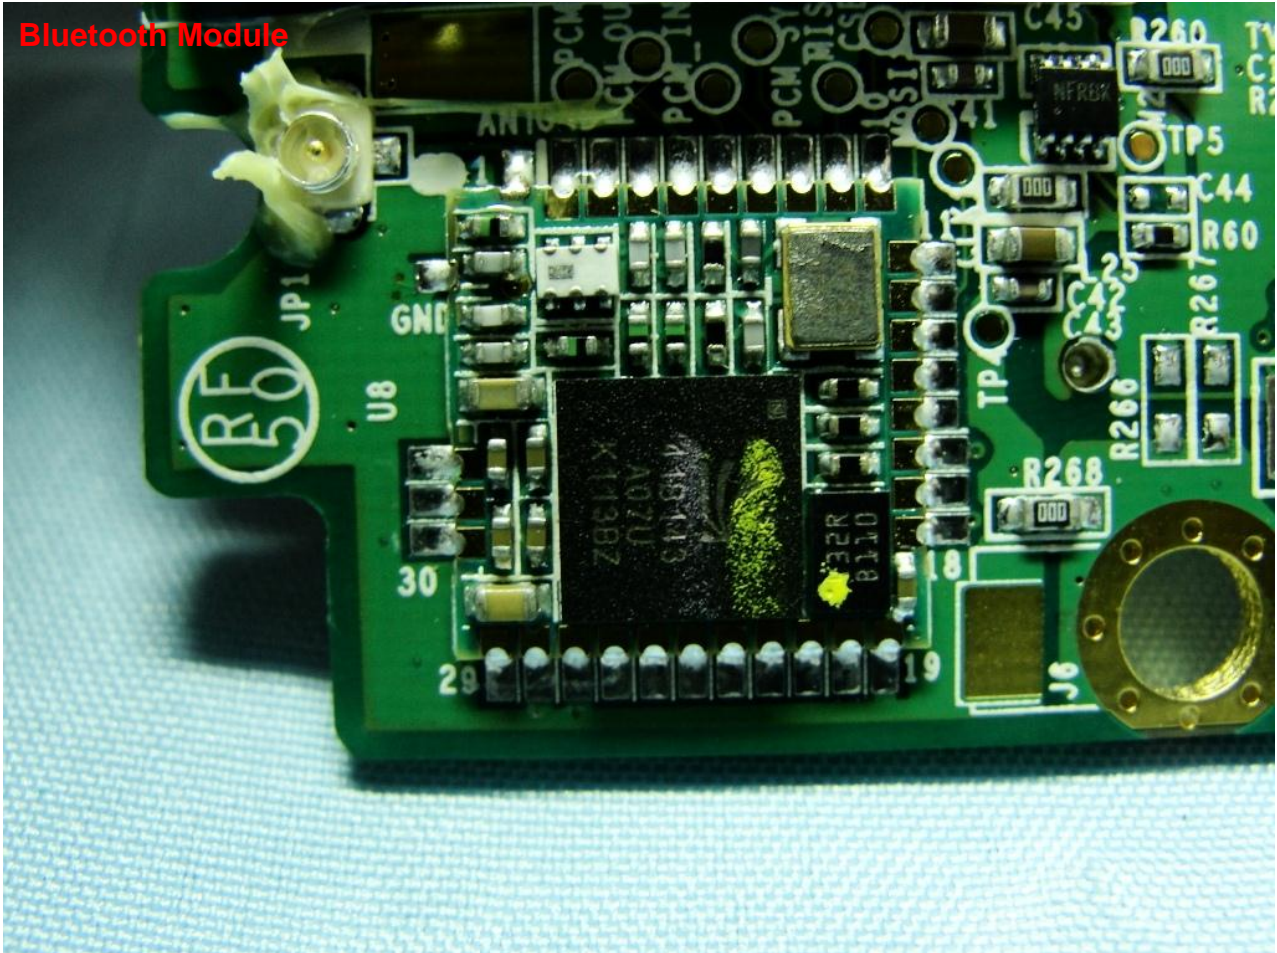

Brand Name: CIPHERLAB / Model Name: 8790