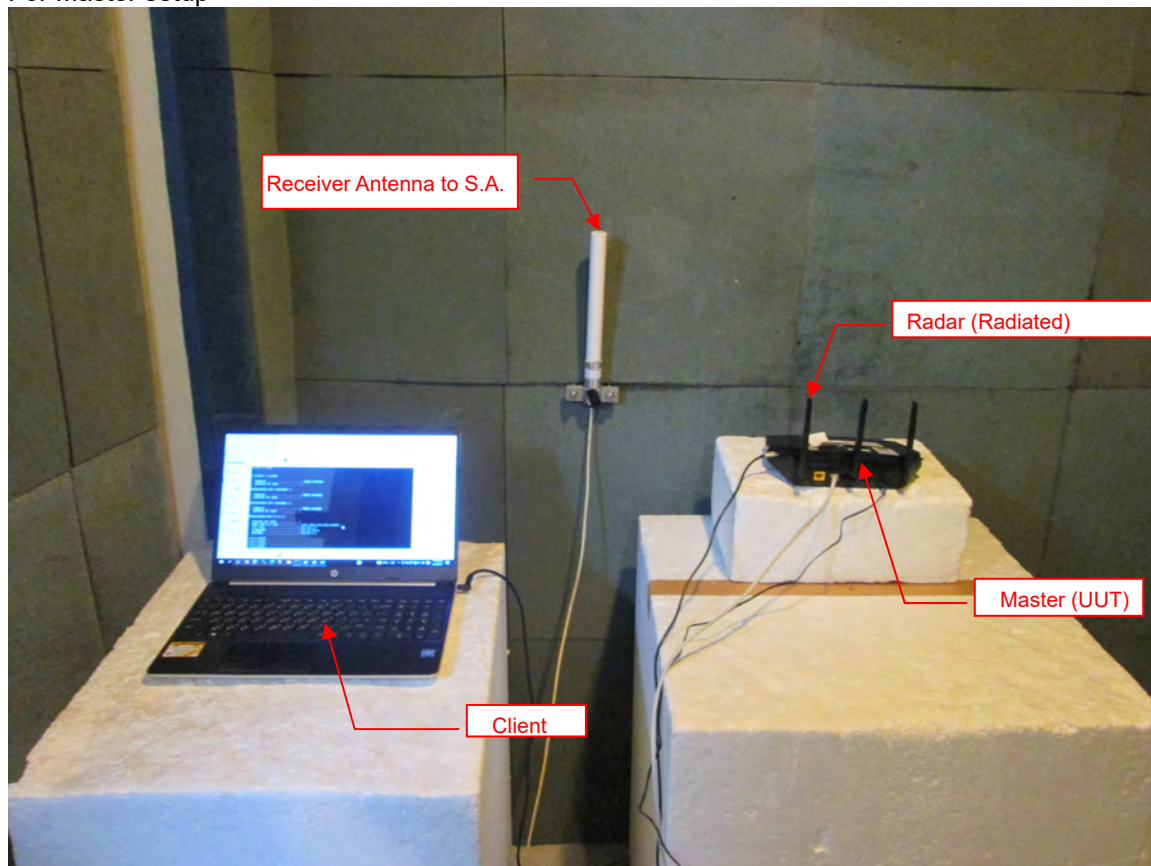

PHOTOGRAPHS OF THE TEST CONFIGURATION

Conducted Emission Test

Test Mode A

Conducted Emission Test
Test Mode B

Radiated Emission Test (Above 1GHz)

Radiated Emission Test (Below 1GHz)
Test Mode A

Radiated Emission Test (Below 1GHz)
Test Mode B

DFS

Test results demonstrating Master links with Client on a test frequency.
For Master setup

For Slave without radar detection setup