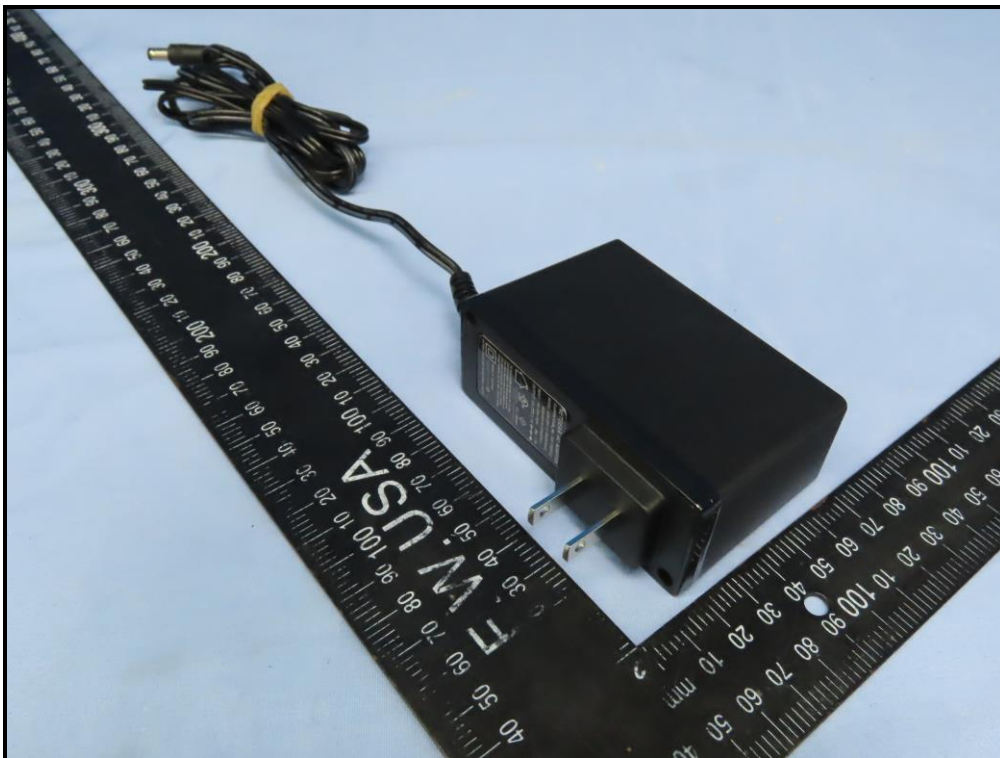

CONSTRUCTION PHOTOS OF EUT

Model: RBR860

Model: RBS860

Adapter (Model: AD2150F10, P/N: 332-11093-02)

Adapter (Model: 2ABN042F, P/N: 332-10888-02)

Adapter (Model: AD2150F10, P/N: 332-11494-02)

Adapter (Model: ADS-45FI-12 12042EPCU-L ADS-45FI-12 12042EPC-L, P/N: 332-11526-02)