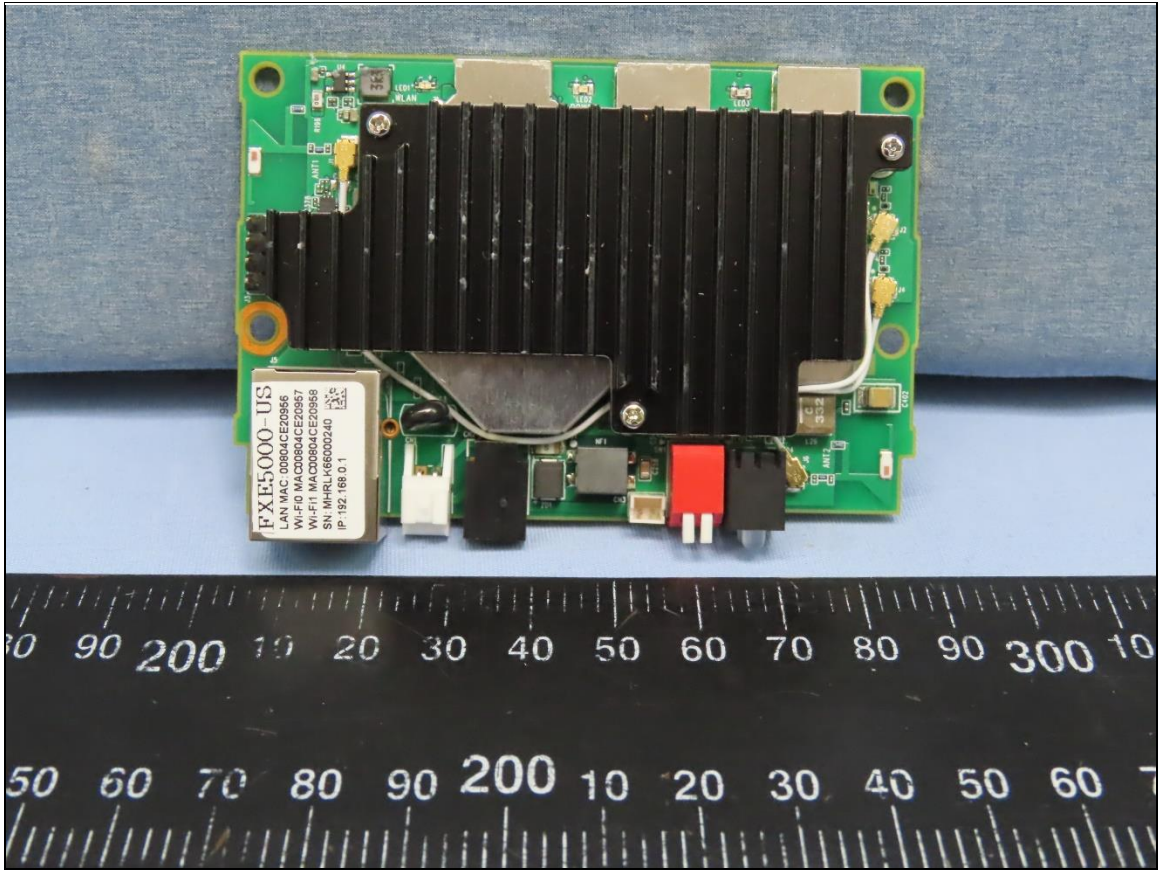

CONSTRUCTION PHOTOS OF EUT

ANT Set 1 (Brand: Johanson / Model: 2450AD18A6050)

ANT Set 2 (Brand: CIROCOMM / Model: DCAH0S17)