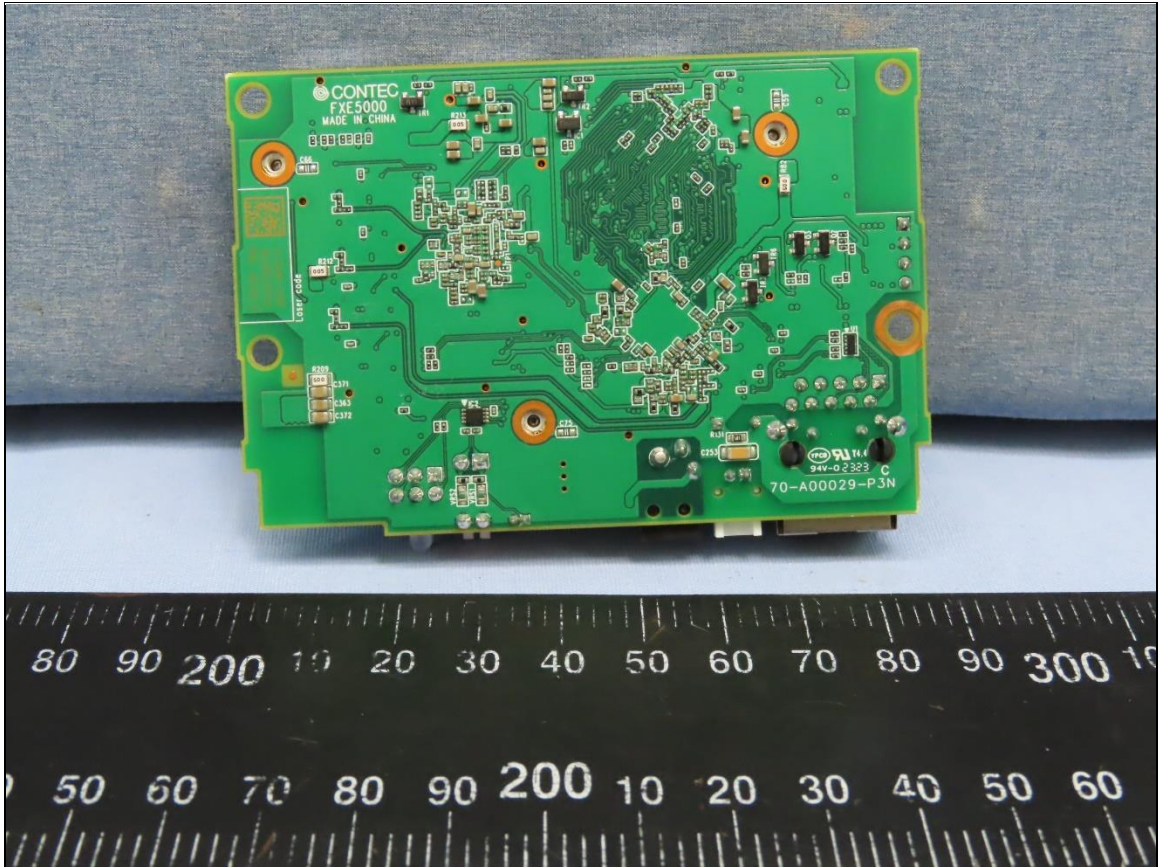

CONSTRUCTION PHOTOS OF EUT

ANT Set 1 (Brand: Johanson / Model: 2450AD18A6050)

ANT Set 2 (Brand: CIROCOMM / Model: DCAH0S17)