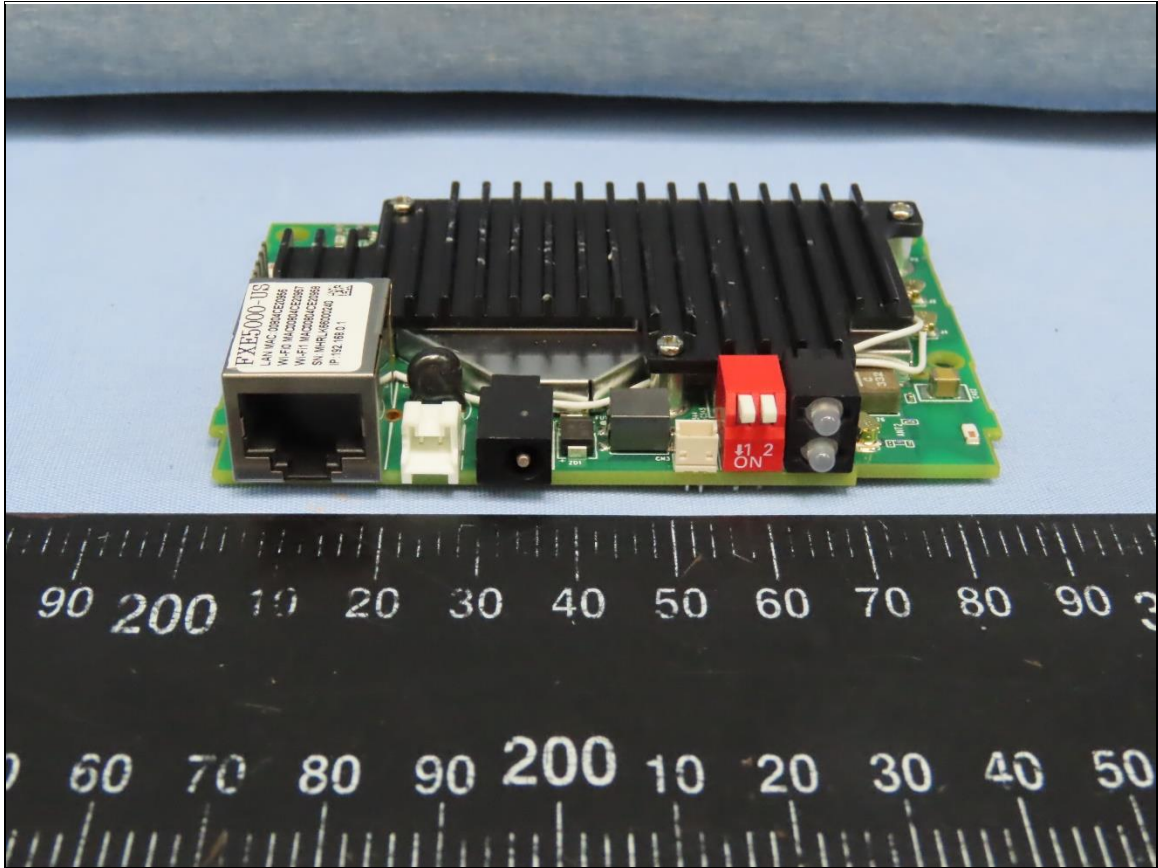

CONSTRUCTION PHOTOS OF EUT

ANT Set 1 (Brand: Johanson / Model: 2450AD18A6050)

ANT Set 2 (Brand: CIROCOMM / Model: DCAH0S17)