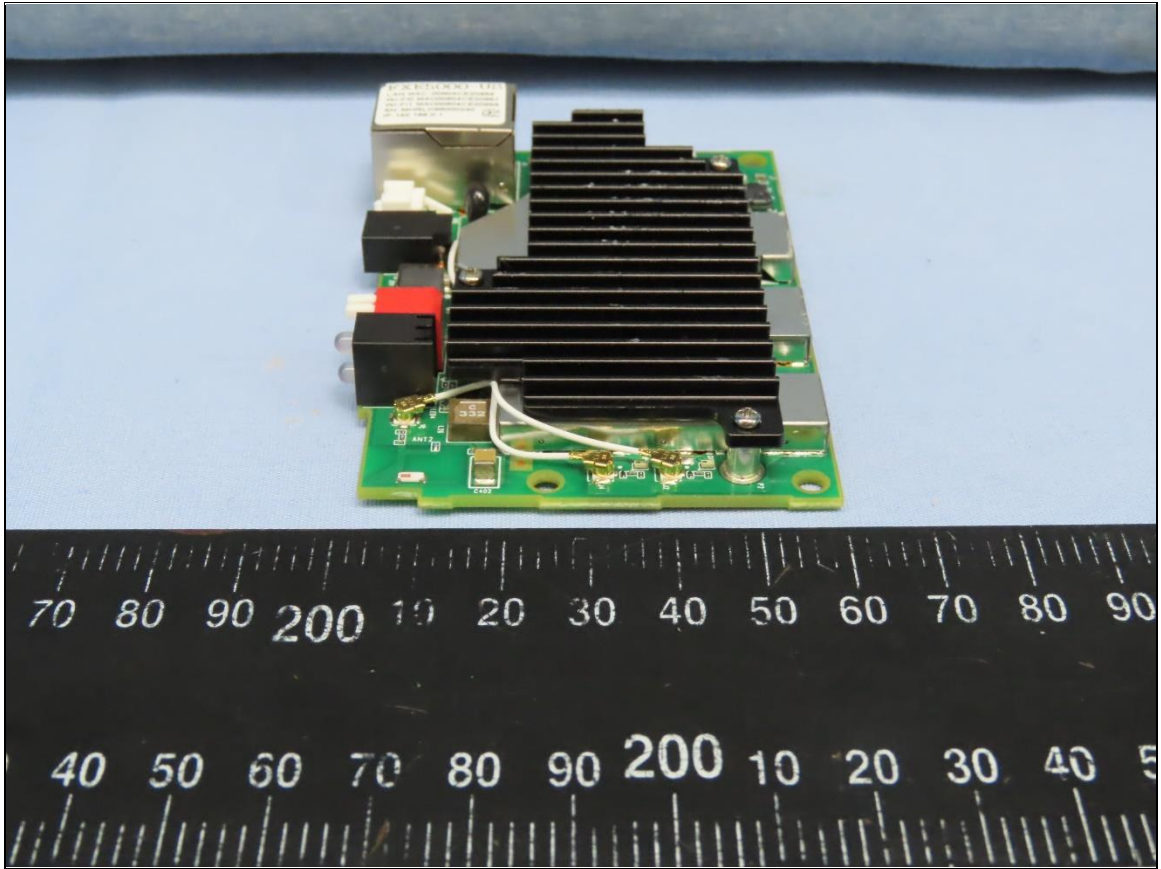

CONSTRUCTION PHOTOS OF EUT

ANT Set 1 (Brand: Johanson / Model: 2450AD18A6050)

ANT Set 2 (Brand: CIROCOMM / Model: DCAH0S17)