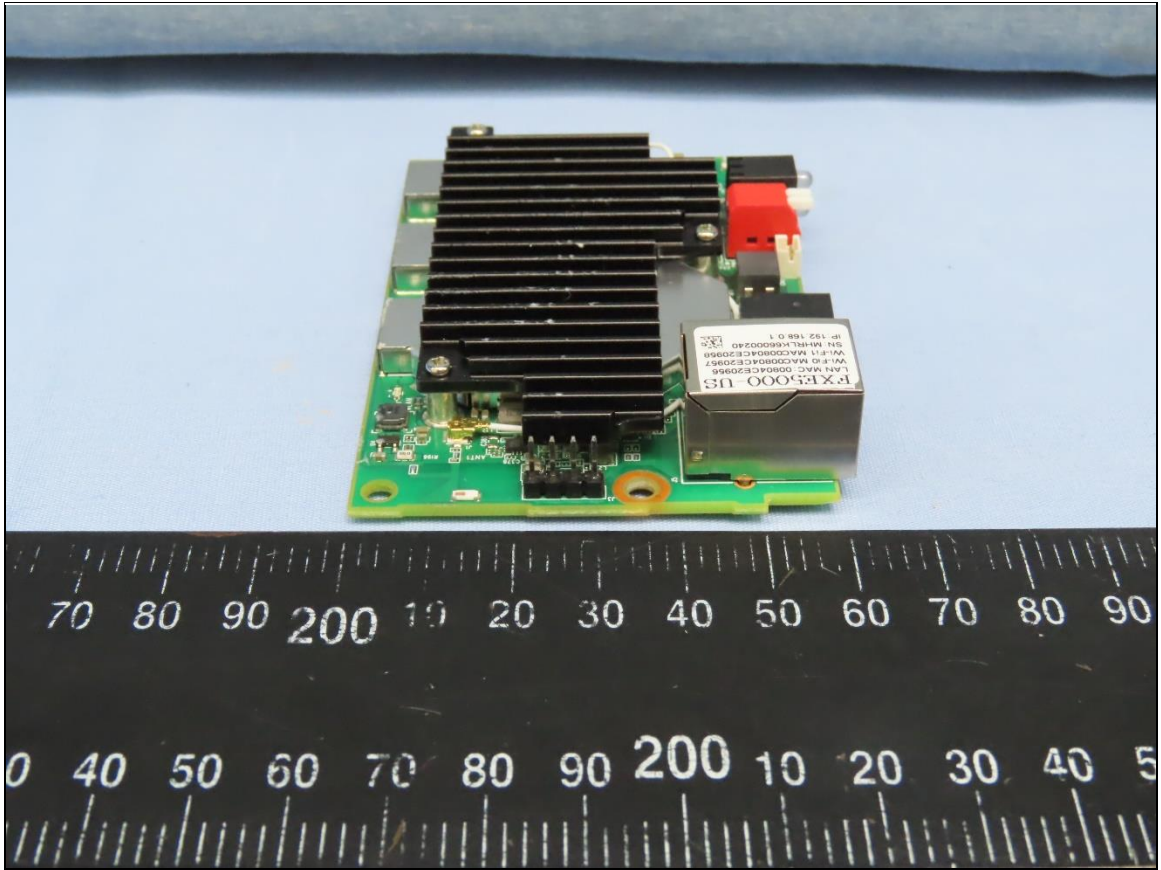

CONSTRUCTION PHOTOS OF EUT

ANT Set 1 (Brand: Johanson / Model: 2450AD18A6050)

ANT Set 2 (Brand: CIROCOMM / Model: DCAH0S17)