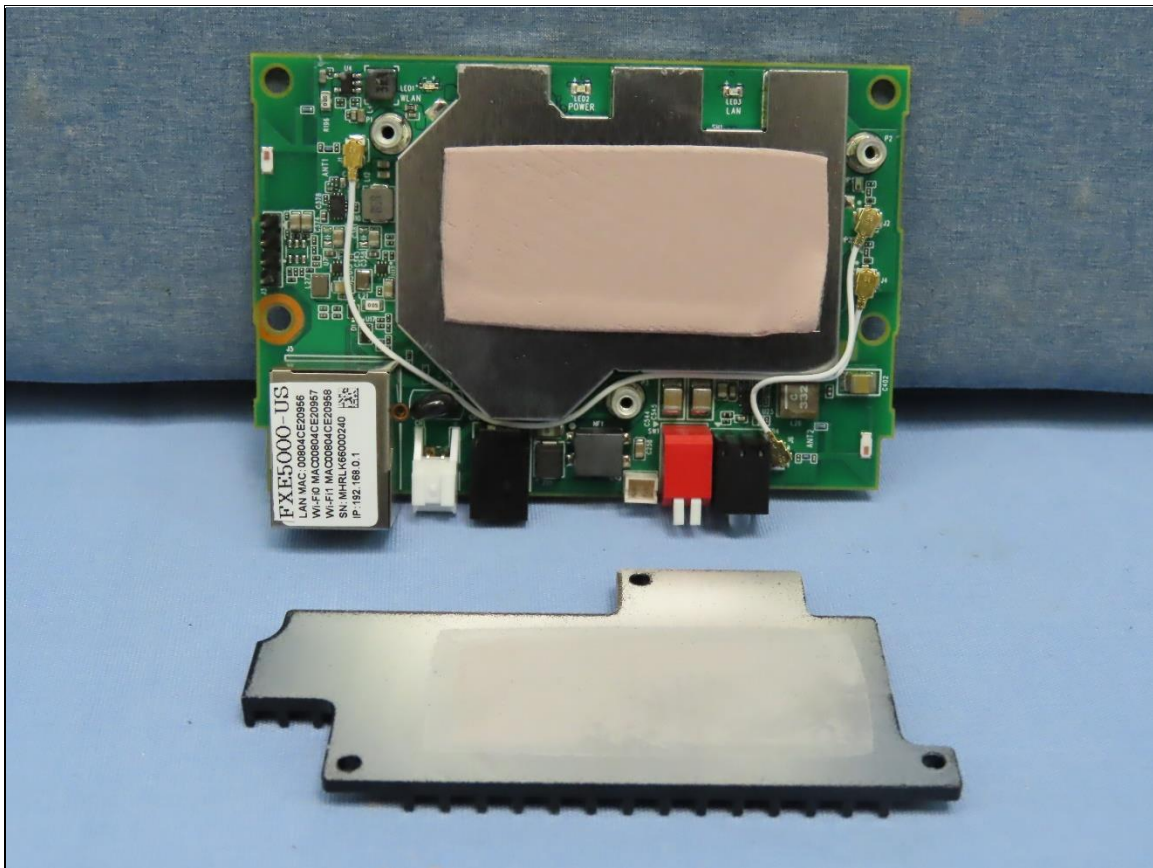

CONSTRUCTION PHOTOS OF EUT

ANT Set 1 (Brand: Johanson / Model: 2450AD18A6050)

ANT Set 2 (Brand: CIROCOMM / Model: DCAH0S17)