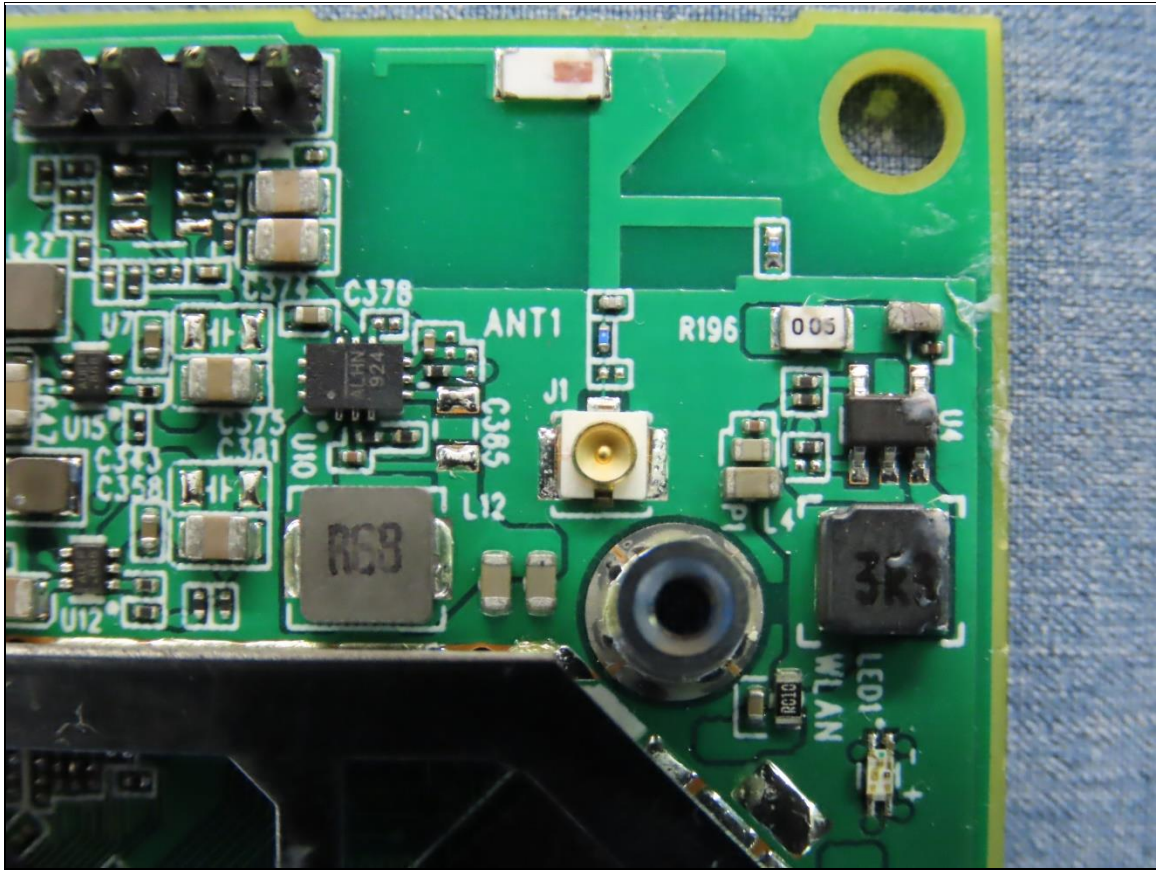

CONSTRUCTION PHOTOS OF EUT

ANT Set 1 (Brand: Johanson / Model: 2450AD18A6050)

ANT Set 2 (Brand: CIROCOMM / Model: DCAH0S17)