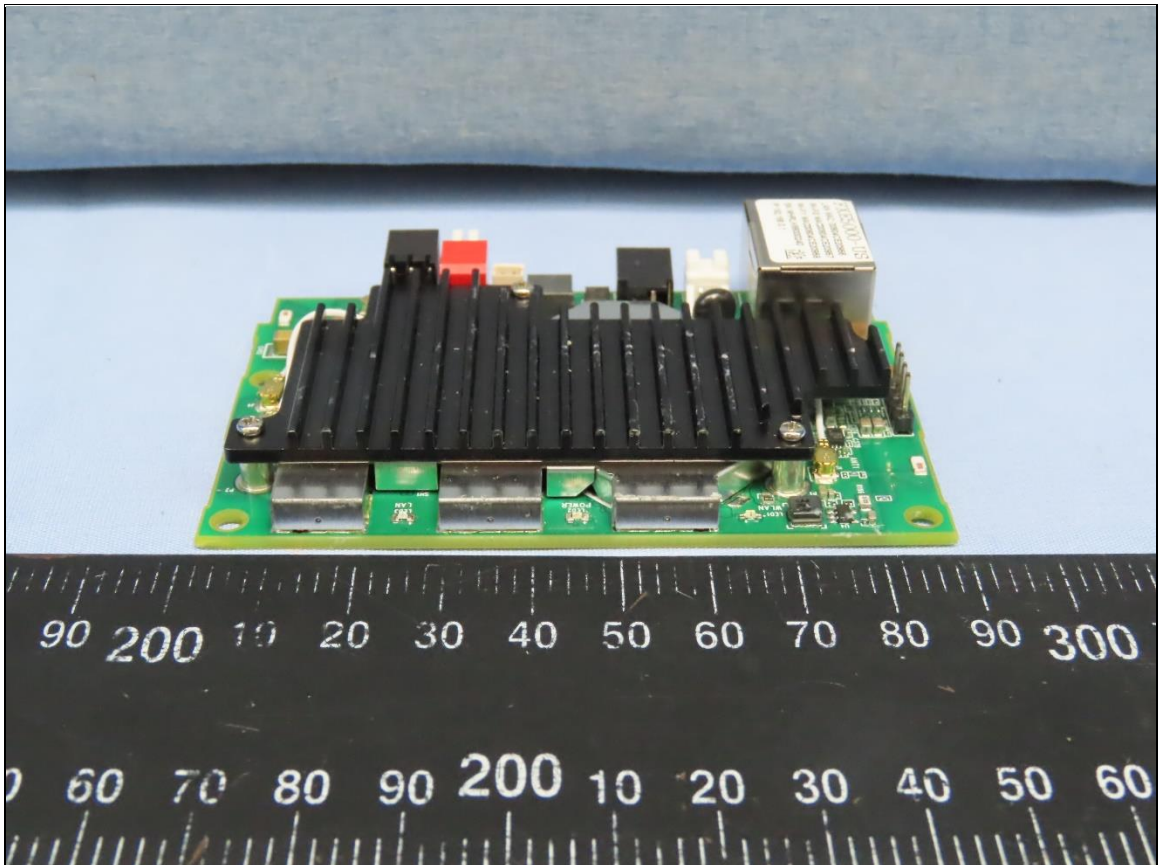

CONSTRUCTION PHOTOS OF EUT

ANT Set 1 (Brand: Johanson / Model: 2450AD18A6050)

ANT Set 2 (Brand: CIROCOMM / Model: DCAH0S17)