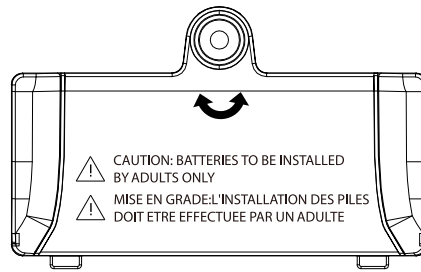

INTERTEK TESTING SERVICE

Equipment Photographs

(External)

INTERTEK TESTING SERVICE

Equipment Photographs

(External)

92307 Turbo Boost Remote

REVIEWED
 By WilliamH at 9:56 am, Mar 30, 2021