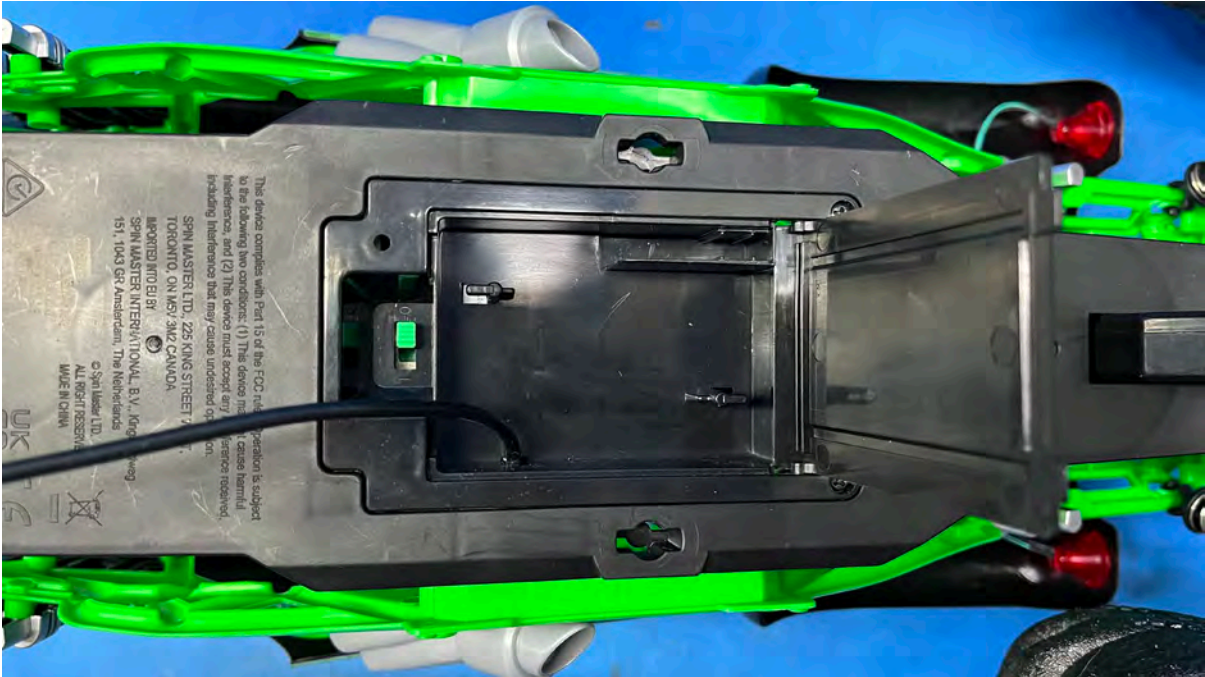

INTERTEK TESTING SERVICES

Equipment Photographs

(Internal)

FCC ID: PQN66804RX2G43
IC: 4438B-66804RX2G43

INTERTEK TESTING SERVICES

Equipment Photographs

(Internal)

INTERTEK TESTING SERVICES

Equipment Photographs

(Internal)

INTERTEK TESTING SERVICES

Equipment Photographs

(Internal)

INTERTEK TESTING SERVICES

Equipment Photographs

(Internal)