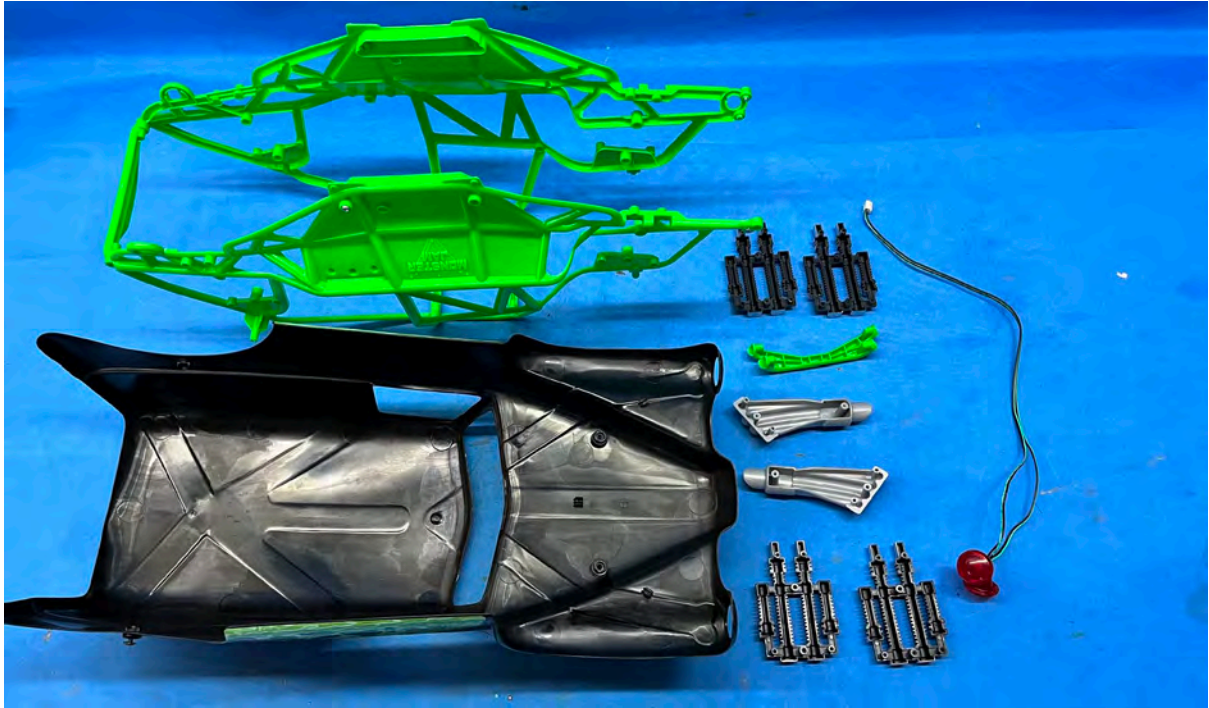

INTERTEK TESTING SERVICES

Equipment Photographs

(Internal)

FCC ID: PQN66804RX2G43
IC: 4438B-66804RX2G43

INTERTEK TESTING SERVICES

Equipment Photographs

(Internal)

INTERTEK TESTING SERVICES

Equipment Photographs

(Internal)

INTERTEK TESTING SERVICES

Equipment Photographs

(Internal)

INTERTEK TESTING SERVICES

Equipment Photographs

(Internal)

INTERTEK TESTING SERVICES

Equipment Photographs

(Internal)

INTERTEK TESTING SERVICES

Equipment Photographs

(Internal)

INTERTEK TESTING SERVICES

Equipment Photographs