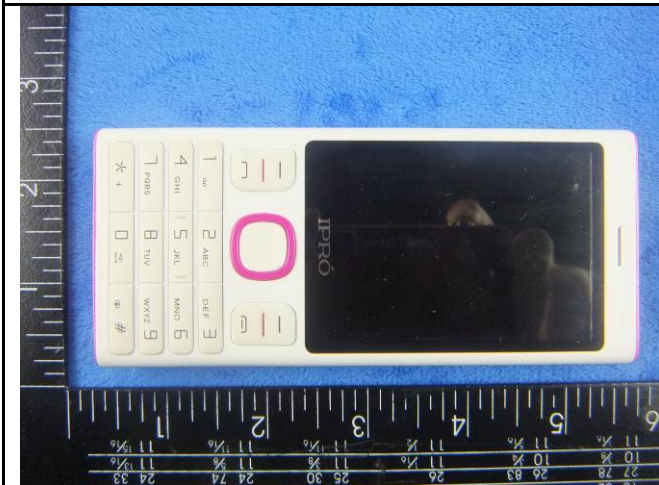

**Annex B. EUT And Test Setup Photographs**

**Annex B.i. Photograph: EUT External Photo**

**IPRÓ**  
**Travel Charger**

Model: NTR-01  
 Input : AC 100V-240V  
 50/60Hz 150mA  
 Output :DC 5.0V DC500mA

MADE IN CHINA

Whole Package - Top View

Adapter - Front View

EUT - Front View

EUT - Rear View

EUT - Top View

EUT - Bottom View

EUT - Left View

EUT - Right View