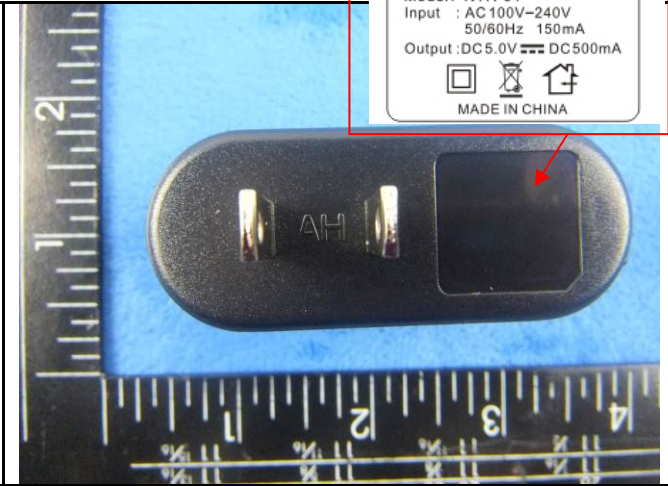

**Annex B. EUT And Test Setup Photographs**

**Annex B.i. Photograph: EUT External Photo**

**IPRÓ**  
**Travel Charger**

Model: NTR-01  
 Input : AC 100V-240V  
 50/60Hz 150mA  
 Output :DC 5.0V DC500mA

MADE IN CHINA

Whole Package - Top View

Adapter - Front View

EUT - Front View

EUT - Rear View

EUT - Top View

EUT - Bottom View

EUT - Left View

EUT - Right View