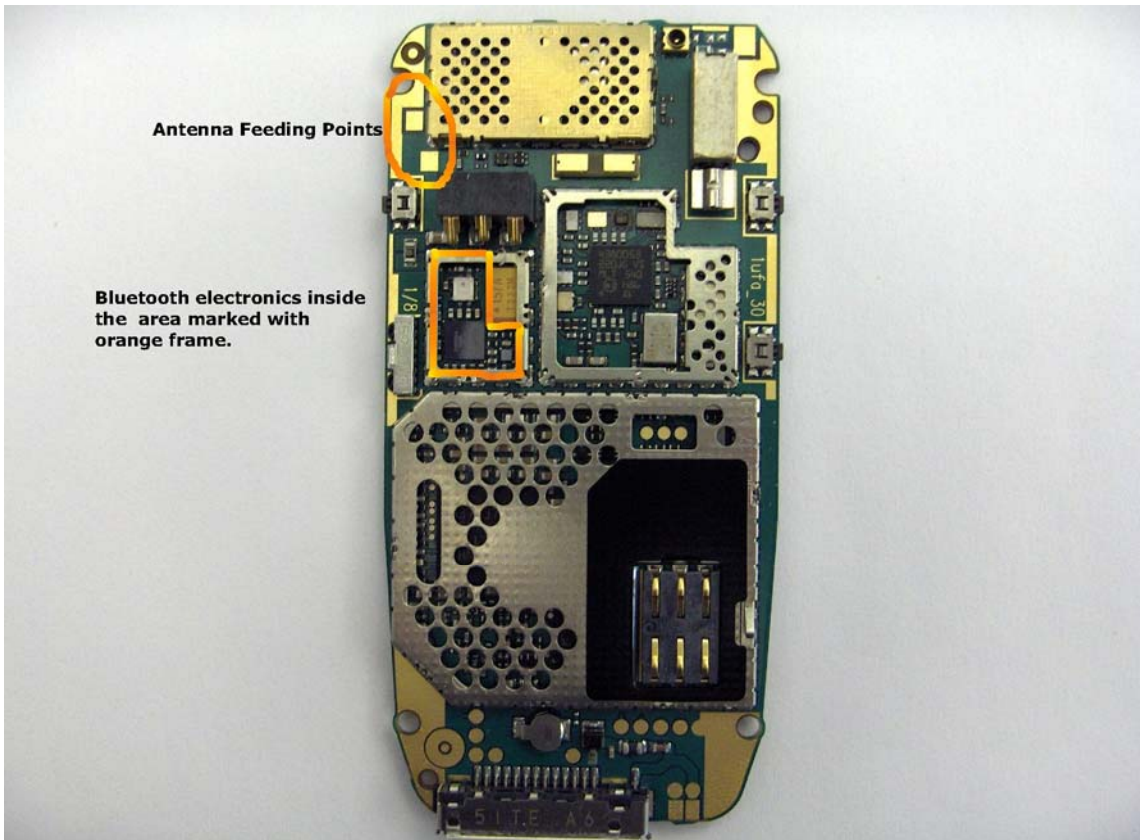

Bluetooth Internal Photos of FCC ID: PPIRM-162X

Bluetooth electronics

Bluetooth Antenna Contacts

Cover showing the contact points for Bluetooth antenna