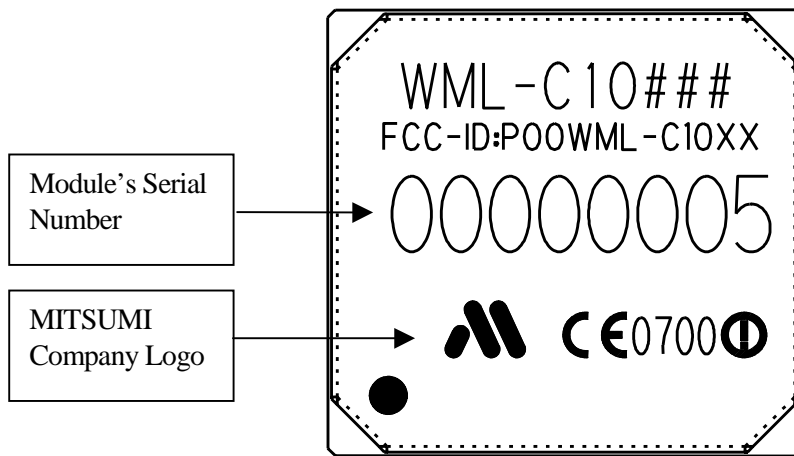

Module logo drawing

IUT name: Bluetooth Module WML-C10###

FCC-ID:POOWML-C10XX

Module without antenna

Module with antenna

COMMERCIAL IN CONFIDENCE

This material may not in whole or part be copied, stored electronically or communicated to third parties without
MITSUMI ELECTRIC CO., LTD's prior agreement in writing