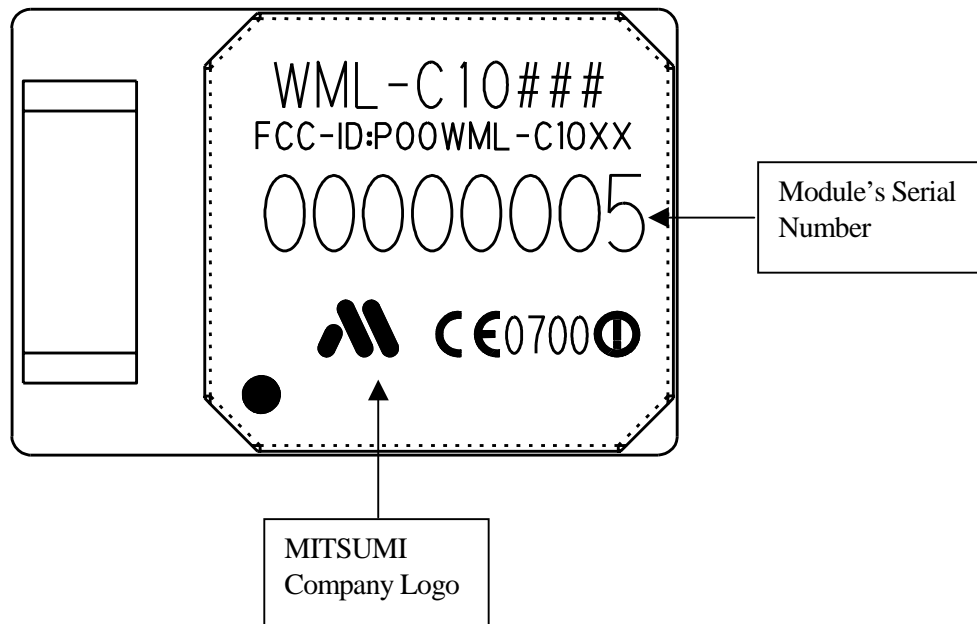

Module logo drawing

IUT name: Bluetooth Module WML-C10###

FCC-ID:POOWML-C10XX

Module without antenna

Module with antenna

COMMERCIAL IN CONFIDENCE

This material may not in whole or part be copied, stored electronically or communicated to third parties without
MITSUMI ELECTRIC CO., LTD's prior agreement in writing