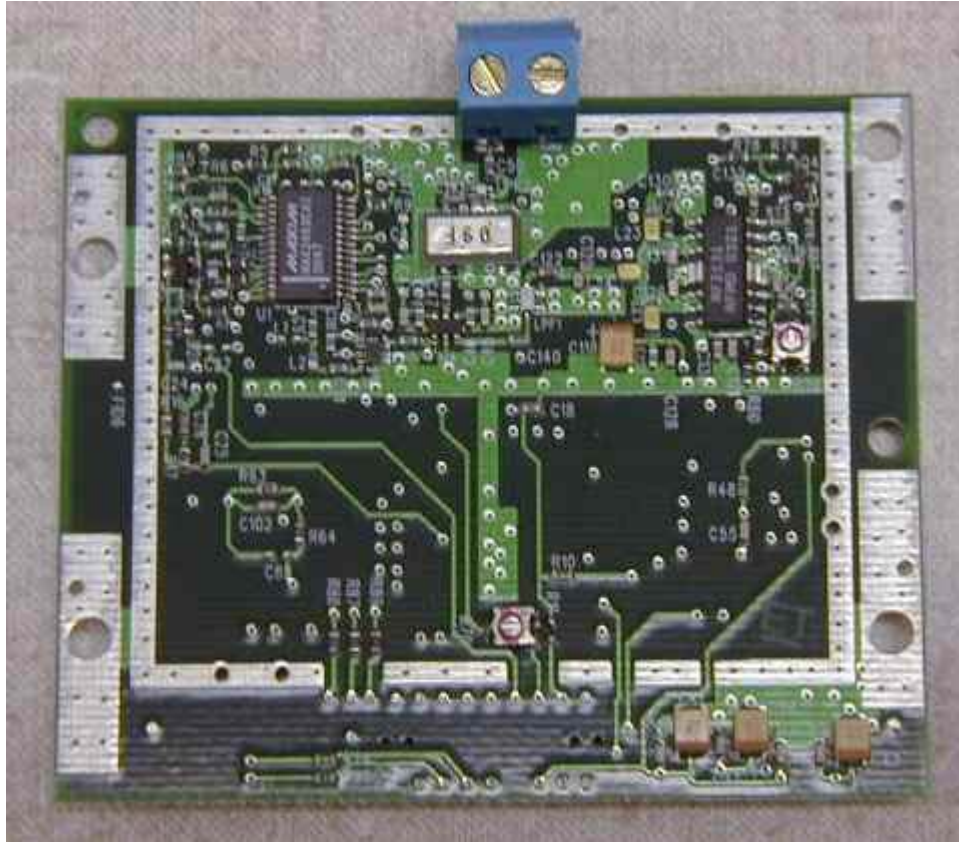

Internal EUT Photographs

FCC ID: PM7-IRL2001
Industry Canada #: 4044104409A

Transceiver with Cover

Transceiver with Cover

Transceiver without Cover

Transceiver without Cover

**External antennas
6 dB antenna**

Remote C antenna

Remote C antenna

WRI

WRI Baseband board foil side

WRI Internal Antenna

WUSI Antenna

WUSI Baseband PCB foil side

WUSI Base band PCB Component side