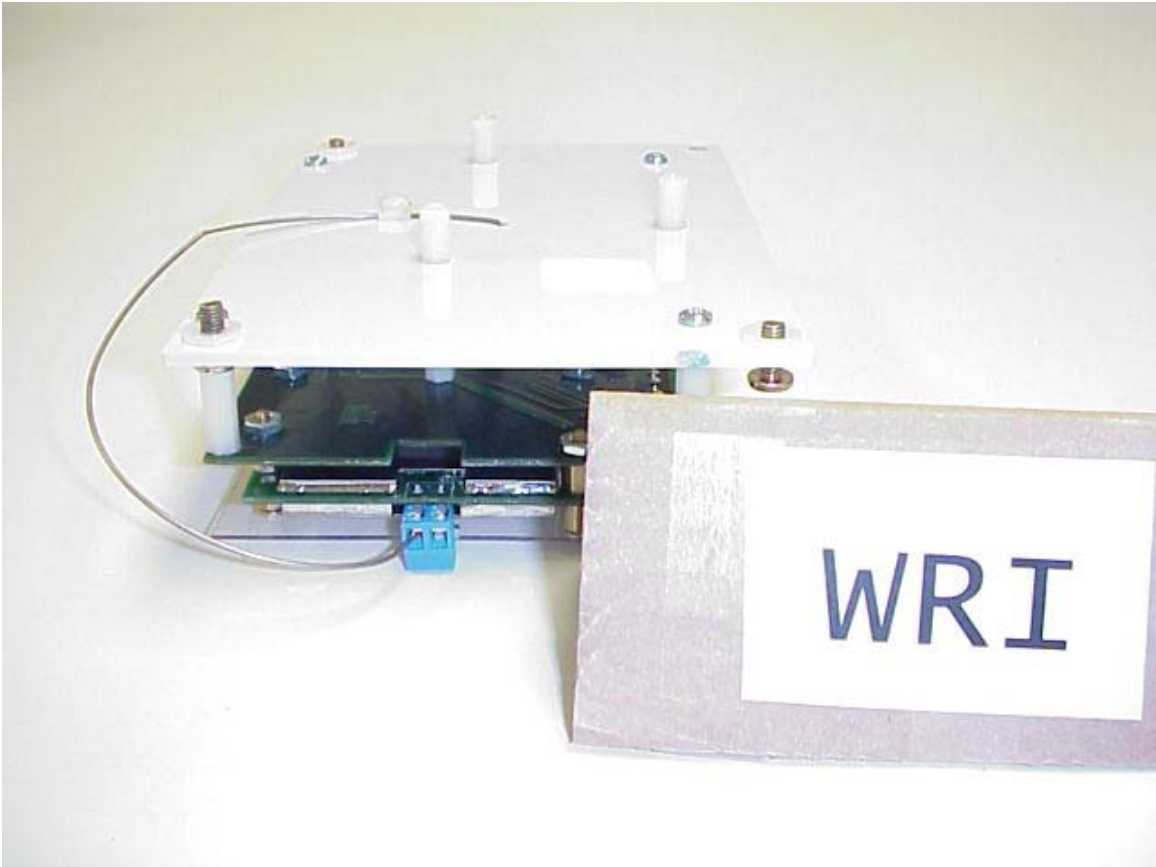

Internal EUT Photographs

FCC ID: PM7-IRL2001
Industry Canada #: 4044104409A

Transceiver with Cover

Transceiver with Cover

Transceiver without Cover

Transceiver without Cover

**External antennas
6 dB antenna**

Remote C antenna

Remote C antenna

WRI

WRI Baseband board foil side

WRI Internal Antenna

WUSI Antenna

WUSI Baseband PCB foil side

WUSI Base band PCB Component side