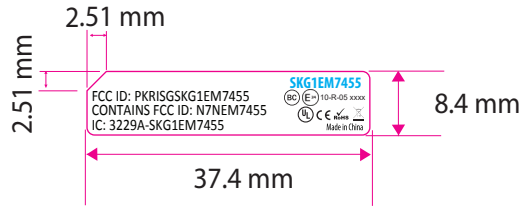

Skyus 160NEddevice label L

P/N: YB0308T037

Version: V4

"SKG1XXXXXX"
Myriad Pro Bold condensed – 6pt

"FCC ID: PKRISGSKGXXXX"
"CONTAINS FCC ID: YYYY"
"IC: 3229A-SKG1EM7455"
Myriad Pro –5pt

"Made in China"
Myriad Pro condensed –5pt

CENTER LABEL IN LEFT RECESSED AREA ON BOTTOM OF DEVICE AS SHOWN

LABEL KEY												
Product	Model	FCCID	Contains Info	UL60950	ROHS	Do Not Throw Away	CE	FCC	BC	E-Mark	RCM-ACMA	Country of Origin
Skyus 160NE	SKG1EM7455	PKRISGSKG1EM7455	"Contains FCC ID: N7NEM7455" "Contains IC: 2417C-EM7455"	YES	YES	YES	YES	Yes	YES	YES	NO	Made in China
Skyus 160AP	SKG1EM7430	N/A	N/A	YES	YES	YES	YES	NO	NO	NO	YES	Made in China
Skyus 100M1	SKG1WP7702	PKRISGSKG1WP7702	"Contains FCC ID: N7NWP77B" "Contains IC: 2417C-WP77B"	YES	YES	YES	YES	Yes	YES	NO	NO	Made in China