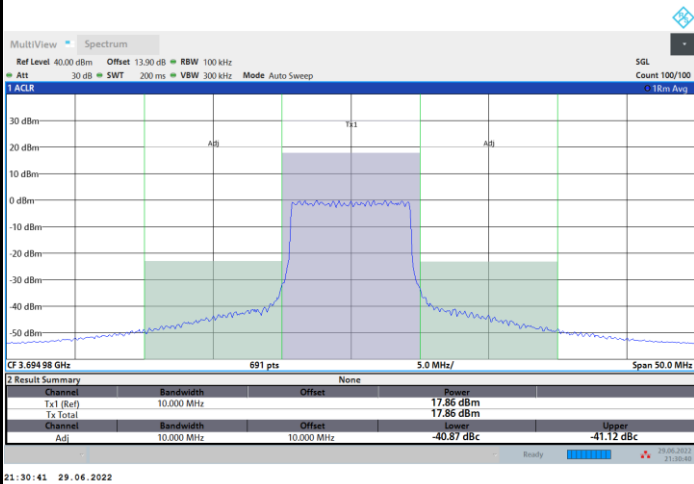

FR1 n48 / 10MHz / CP OFDM / 16QAM

Highest Channel

1RB0

1RBmax

Full RB