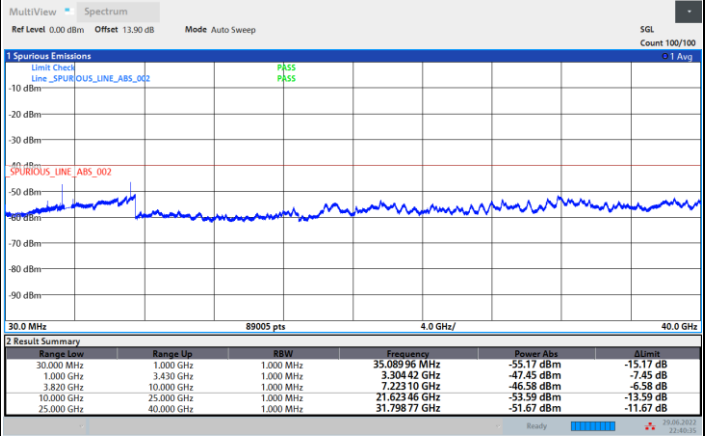

Lowest Channel

Middle Channel

Highest Channel

FR1 n48 / 20MHz / CP OFDM / QPSK / 1RB1

Lowest Channel

Middle Channel

Highest Channel

FR1 n48 / 30MHz / CP OFDM / QPSK / 1RB1

Lowest Channel

Middle Channel

Highest Channel