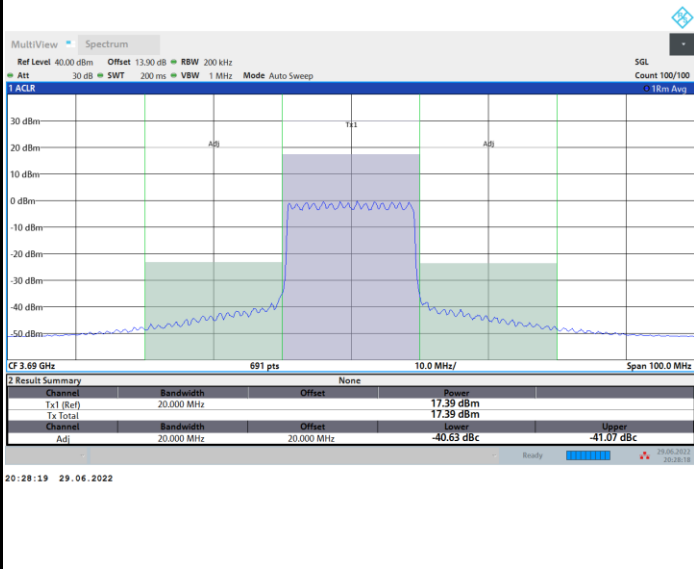

FR1 n48 / 20MHz / CP OFDM / 64QAM

Highest Channel

Full RB