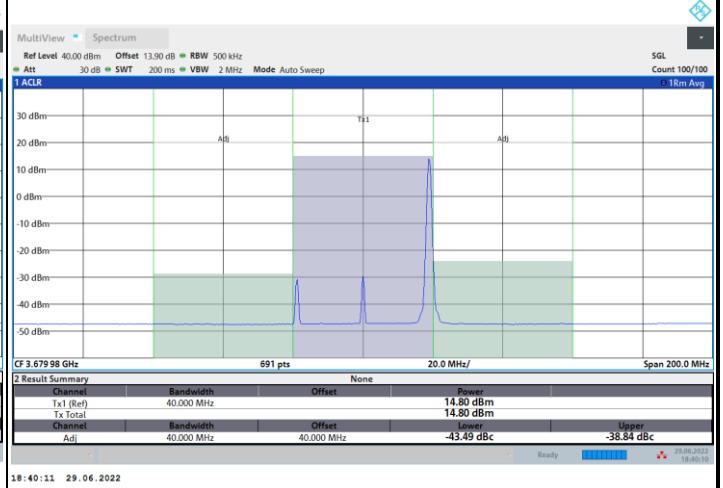

Full RB

FR1 n48 / 40MHz / CP OFDM / 256QAM

Highest Channel

1RB0

1RBmax

Full RB

Conducted Spurious Emission

FR1 n48 / 10MHz / CP OFDM / QPSK / 1RB1

Lowest Channel

Middle Channel

Highest Channel