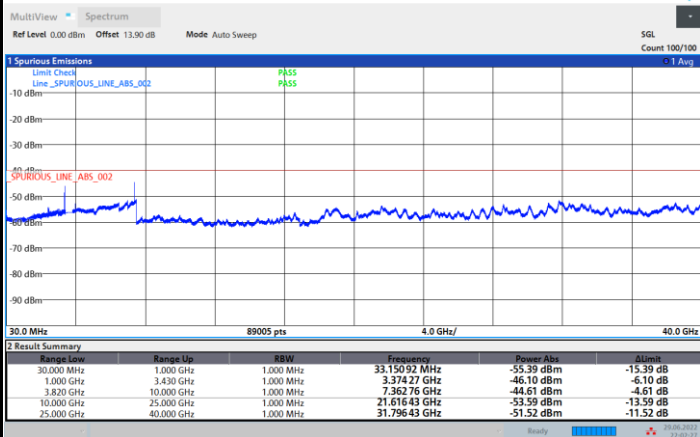

Lowest Channel

Middle Channel

Highest Channel

FR1 n48 / 20MHz / CP OFDM / QPSK / 1RB1

Lowest Channel

Middle Channel

Highest Channel

FR1 n48 / 30MHz / CP OFDM / QPSK / 1RB1

Lowest Channel

Middle Channel

Highest Channel