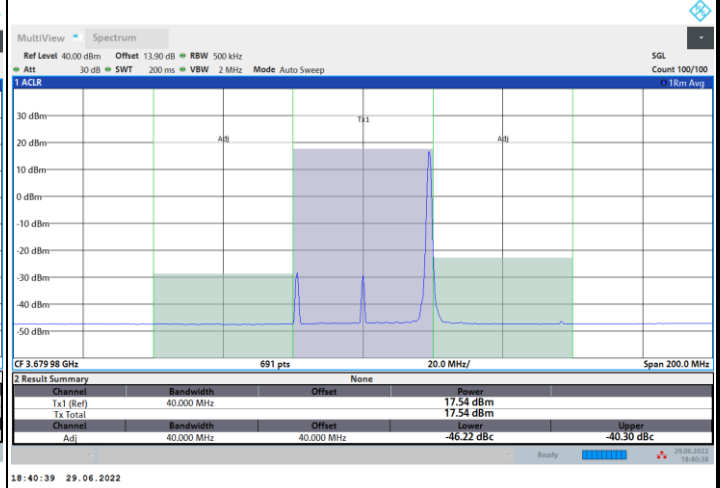

FR1 n48 / 40MHz / CP OFDM / 64QAM

Middle Channel

1RB0

1RBmax