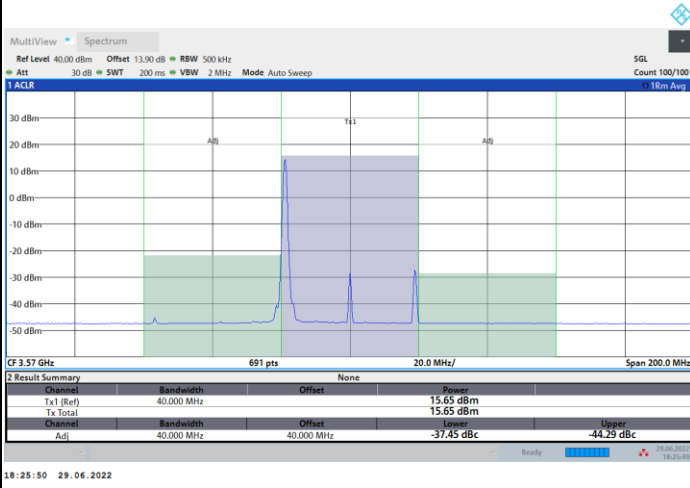

FR1 n48 / 40MHz / CP OFDM / 64QAM

Lowest Channel

1RB0

1RBmax