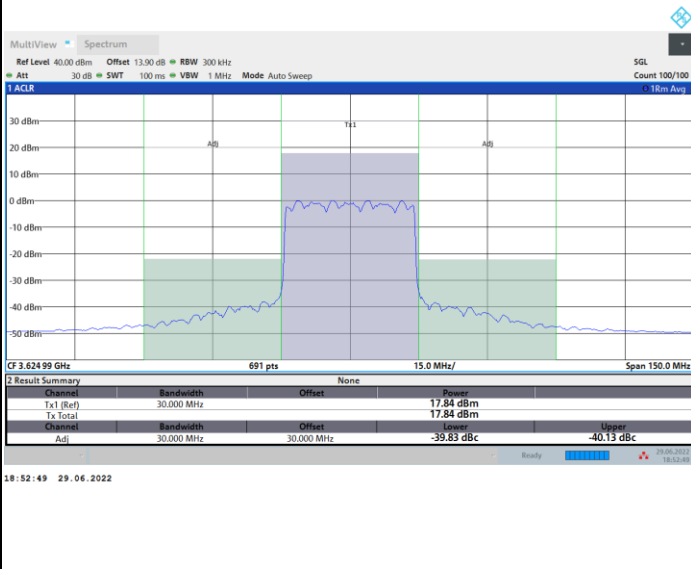

Lowest Channel

Full RB

FR1 n48 / 30MHz / CP OFDM / 16QAM

Middle Channel

Full RB

FR1 n48 / 30MHz / CP OFDM / 16QAM

Highest Channel

Full RB