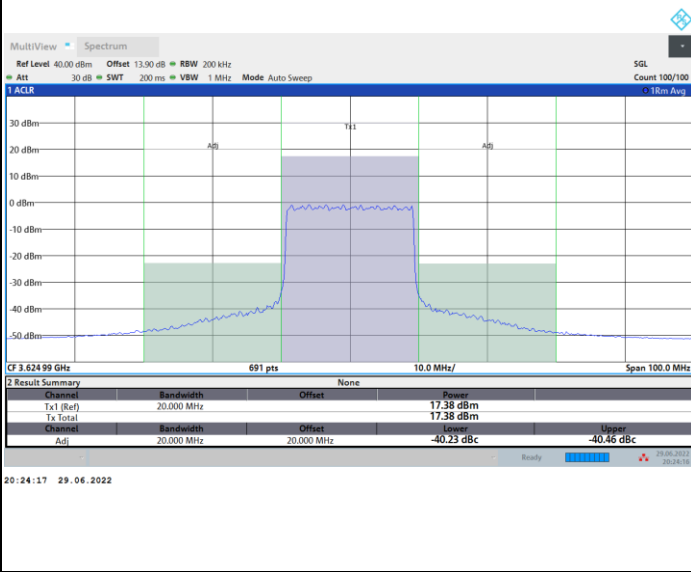

Full RB

21:29:35 29.06.2022

FR1 n48 / 20MHz / CP OFDM / 64QAM

Lowest Channel

Full RB

FR1 n48 / 20MHz / CP OFDM / 64QAM

Middle Channel

Full RB