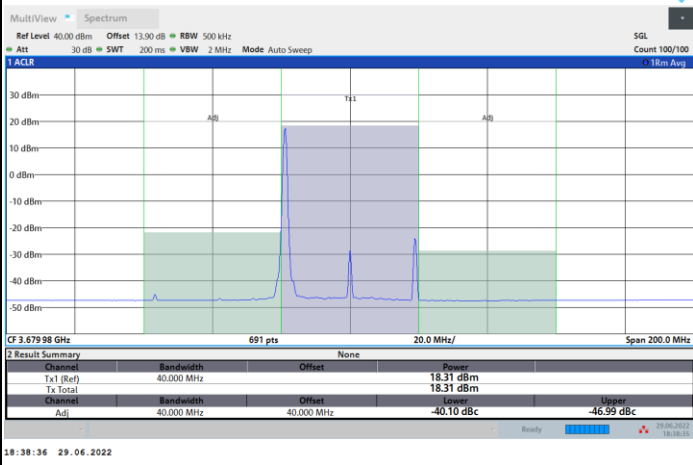

1RB0

1RBmax

Full RB

FR1 n48 / 40MHz / CP OFDM / 16QAM

Highest Channel

1RB0

1RBmax

Full RB