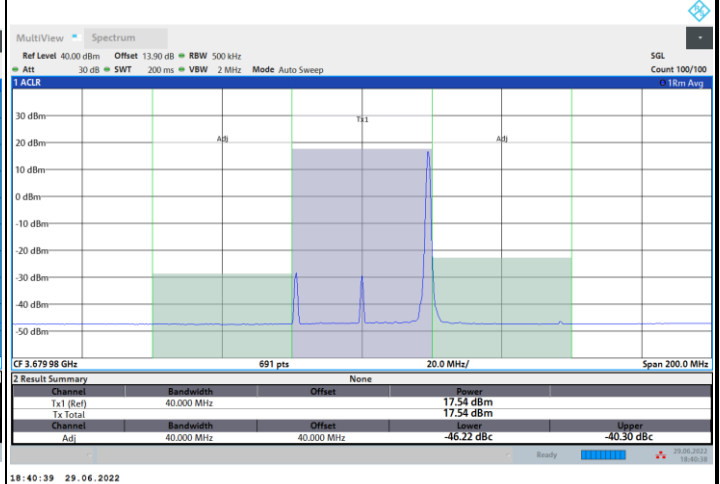

1RBmax

Full RB

FR1 n48 / 40MHz / CP OFDM / 64QAM

Highest Channel

1RB0

1RBmax

Full RB

FR1 n48 / 40MHz / CP OFDM / 256QAM