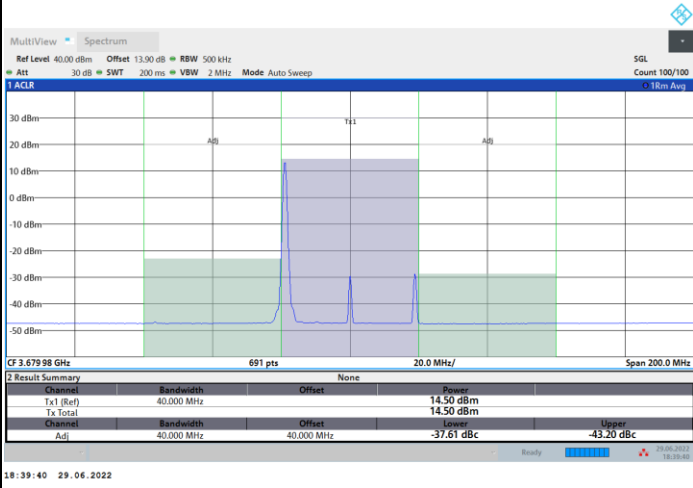

Full RB

FR1 n48 / 40MHz / CP OFDM / 256QAM

Highest Channel

1RB0

1RBmax

Full RB

Conducted Spurious Emission

FR1 n48 / 10MHz / CP OFDM / QPSK / 1RB1

Lowest Channel

Middle Channel

Highest Channel