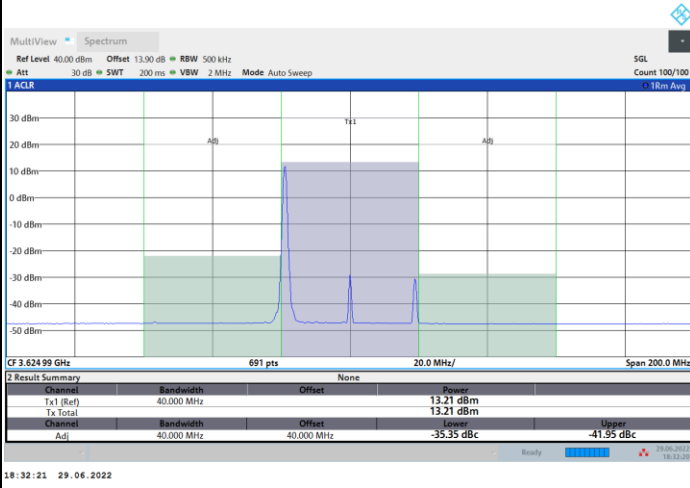

Full RB

FR1 n48 / 40MHz / CP OFDM / 256QAM

Highest Channel

1RB0

1RBmax

Full RB

Conducted Spurious Emission

FR1 n48 / 10MHz / CP OFDM / QPSK / 1RB1