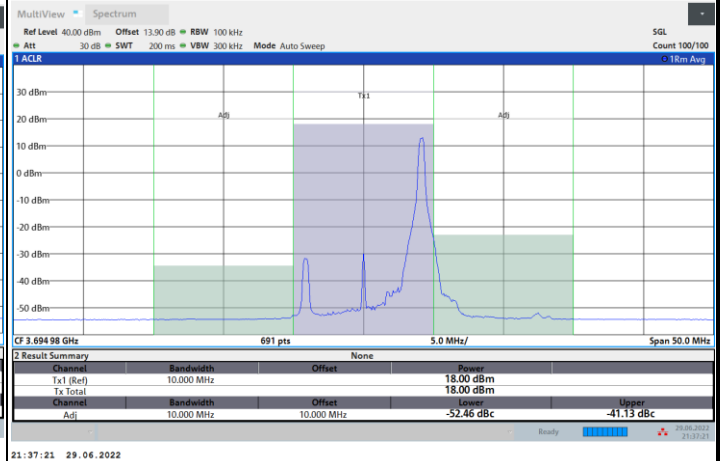

Middle Channel

1RB0

1RBmax

Full RB

FR1 n48 / 10MHz / CP OFDM / 16QAM

Highest Channel

1RB0

1RBmax