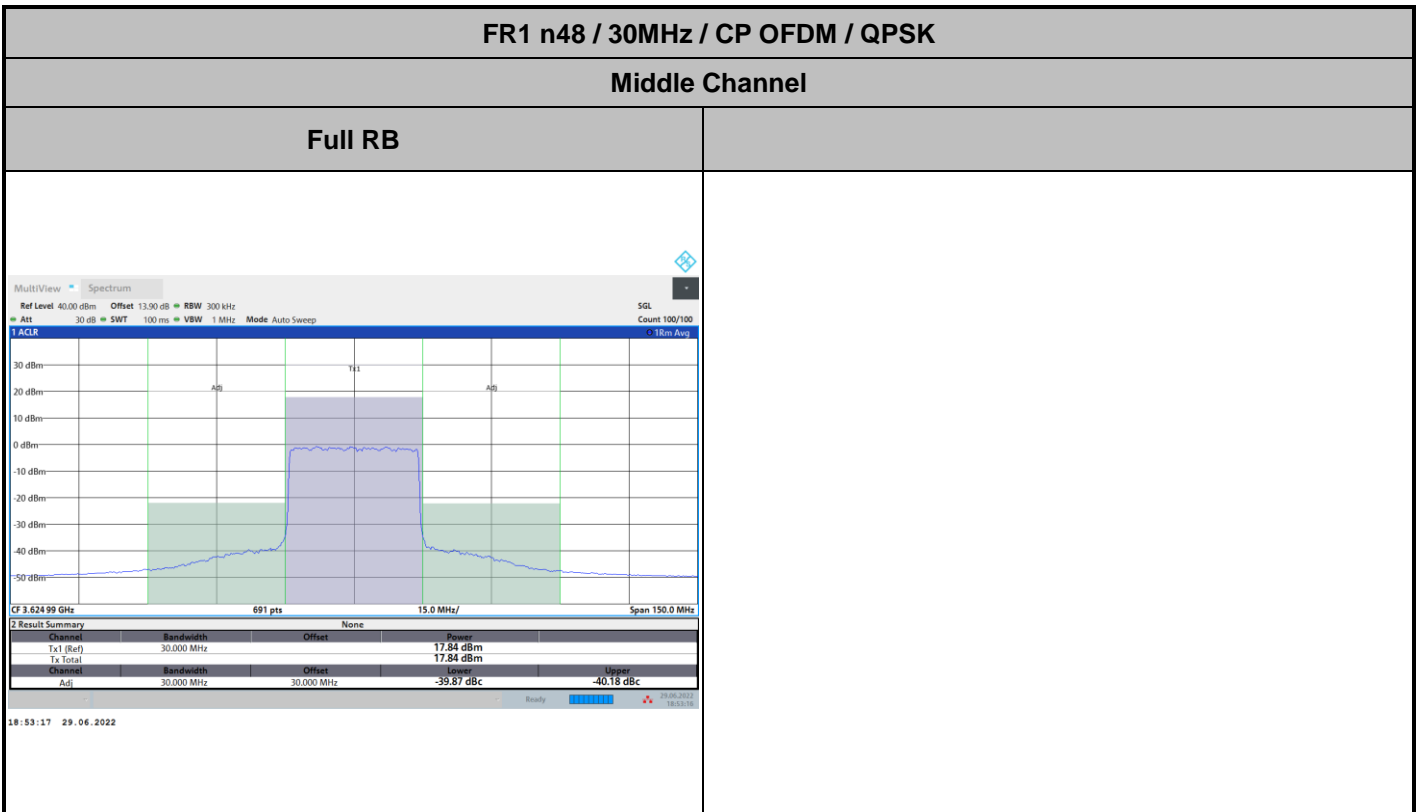

Full RB

FR1 n48 / 20MHz / CP OFDM / 256QAM

Highest Channel

Full RB

FR1 n48 / 30MHz / CP OFDM / QPSK

Highest Channel

Full RB

FR1 n48 / 30MHz / CP OFDM / 16QAM