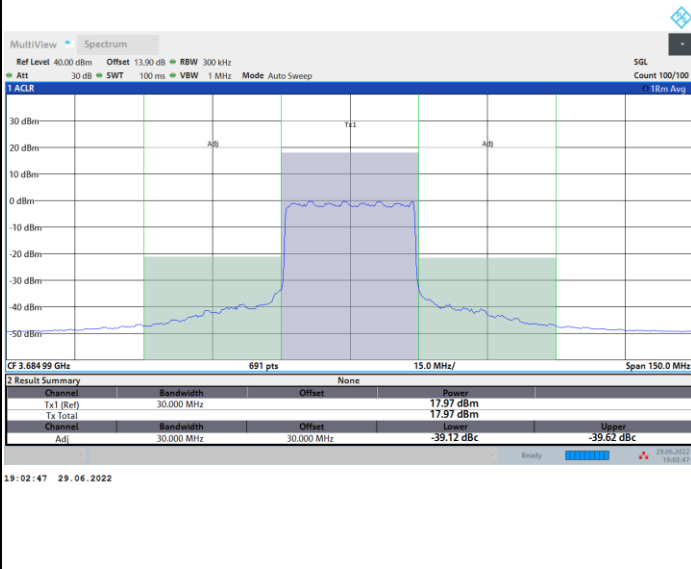

Full RB

FR1 n48 / 20MHz / CP OFDM / 256QAM

Highest Channel

Full RB

FR1 n48 / 30MHz / CP OFDM / QPSK

Highest Channel

Full RB

FR1 n48 / 30MHz / CP OFDM / 16QAM