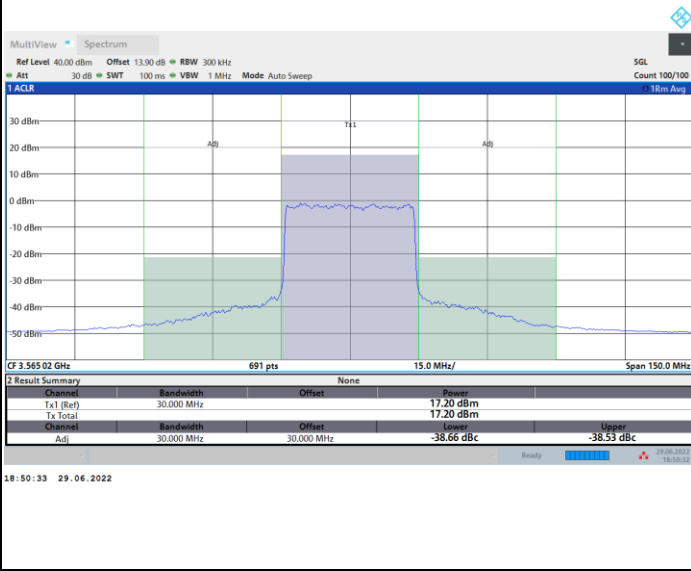

FR1 n48 / 30MHz / CP OFDM / 64QAM

Lowest Channel

Full RB