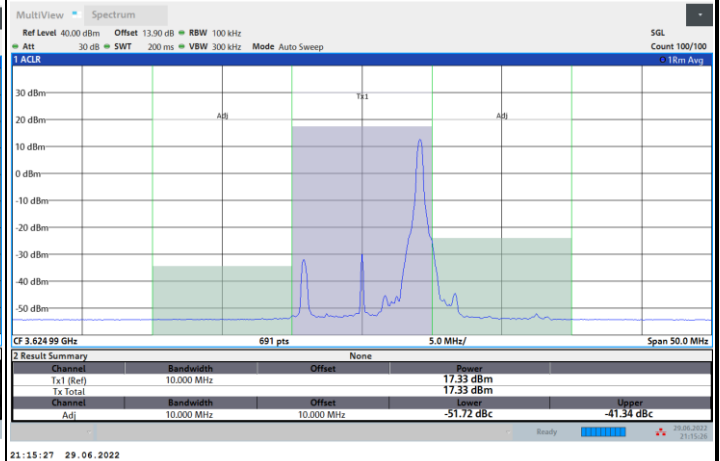

FR1 n48 / 10MHz / CP OFDM / 64QAM

Middle Channel

1RB0

1RBmax