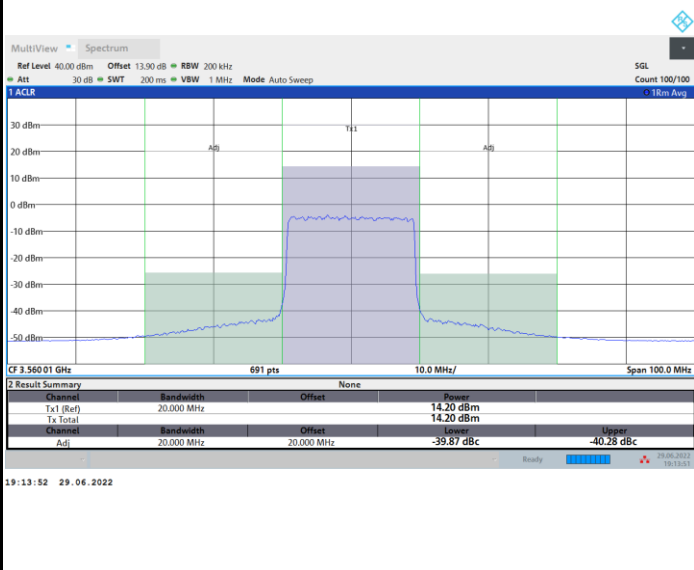

FR1 n48 / 20MHz / CP OFDM / 64QAM

Highest Channel

Full RB

FR1 n48 / 20MHz / CP OFDM / 256QAM

Lowest Channel

Full RB

FR1 n48 / 20MHz / CP OFDM / 256QAM

Middle Channel