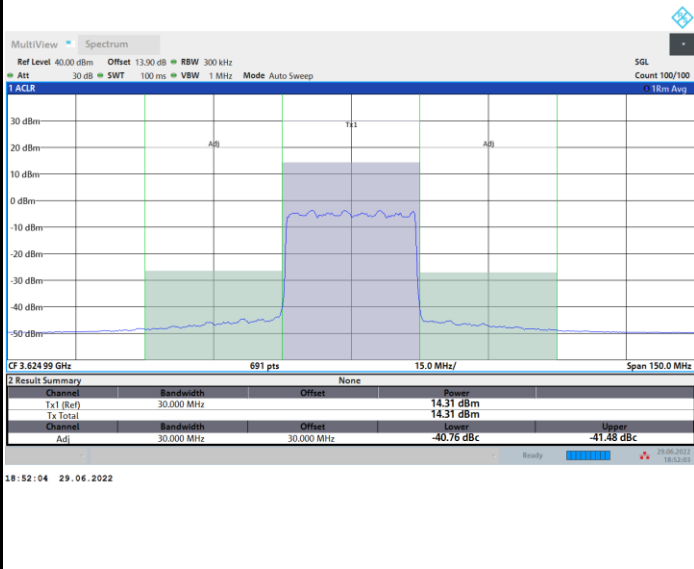

FR1 n48 / 30MHz / CP OFDM / 256QAM

Middle Channel

Full RB