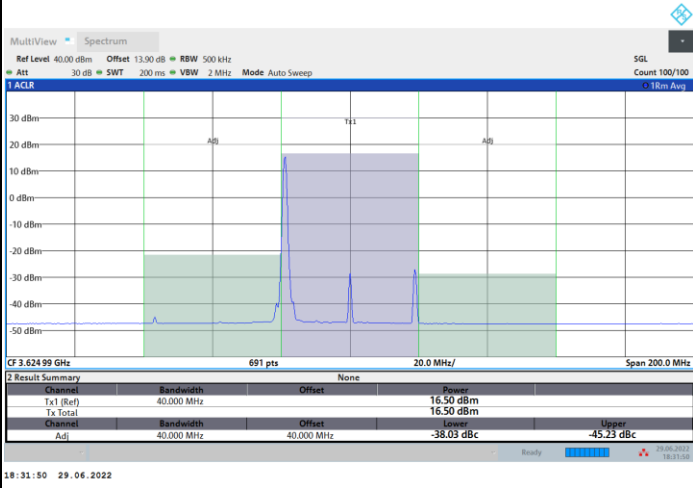

FR1 n48 / 40MHz / CP OFDM / 64QAM

Middle Channel

1RB0

1RBmax