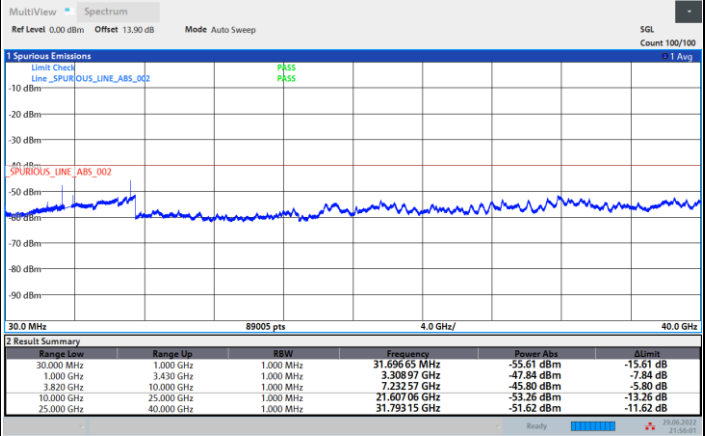

Lowest Channel

Middle Channel

Highest Channel

FR1 n48 / 20MHz / CP OFDM / QPSK / 1RB1

Lowest Channel

Middle Channel

Highest Channel

FR1 n48 / 30MHz / CP OFDM / QPSK / 1RB1

Lowest Channel

Middle Channel

Highest Channel