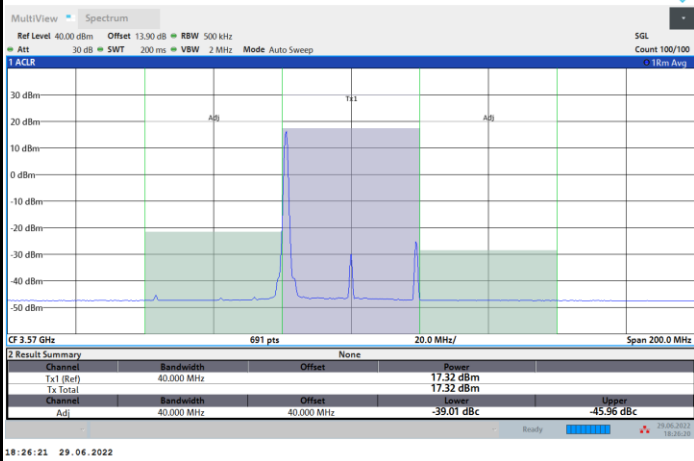

Full RB

FR1 n48 / 40MHz / CP OFDM / 16QAM

Lowest Channel

1RB0

1RBmax

Full RB

FR1 n48 / 40MHz / CP OFDM / 16QAM

Middle Channel