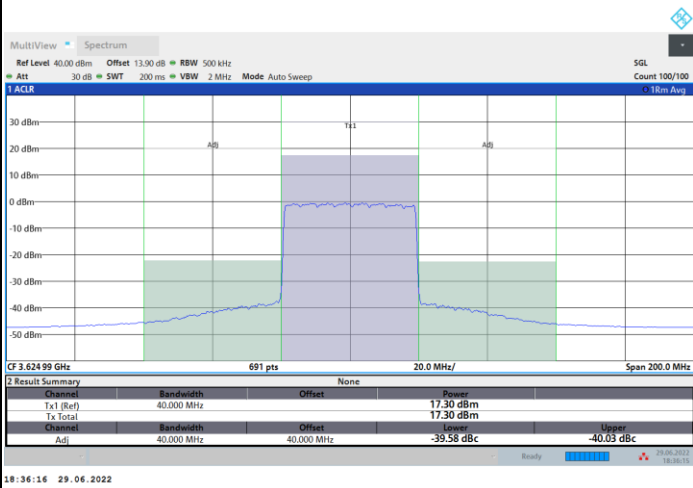

FR1 n48 / 40MHz / CP OFDM / 64QAM

Middle Channel

1RB0

1RBmax

Full RB