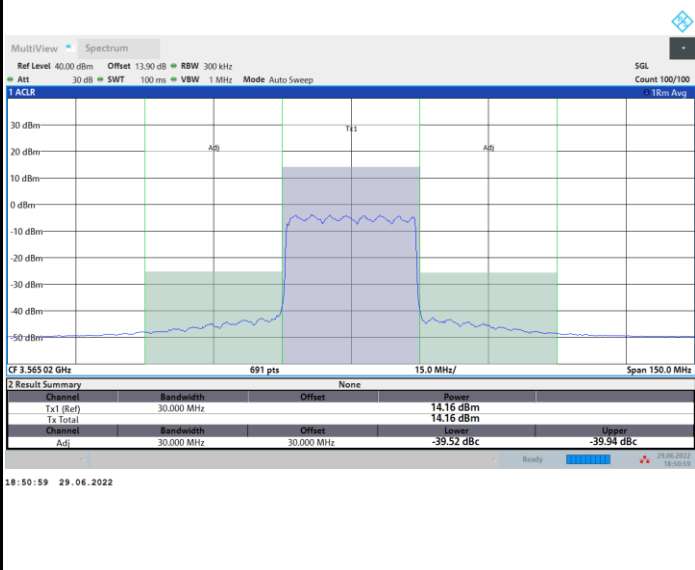

FR1 n48 / 30MHz / CP OFDM / 256QAM

Lowest Channel

Full RB