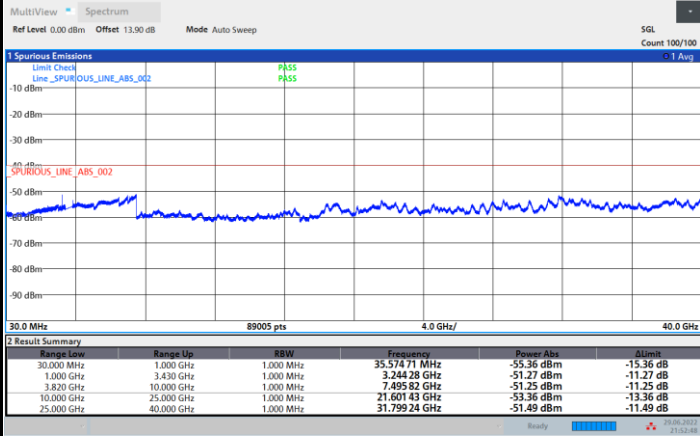

Lowest Channel

Middle Channel

Highest Channel

FR1 n48 / 20MHz / CP OFDM / QPSK / 1RB1

Lowest Channel

Middle Channel

Highest Channel

FR1 n48 / 30MHz / CP OFDM / QPSK / 1RB1

Lowest Channel

Middle Channel

Highest Channel