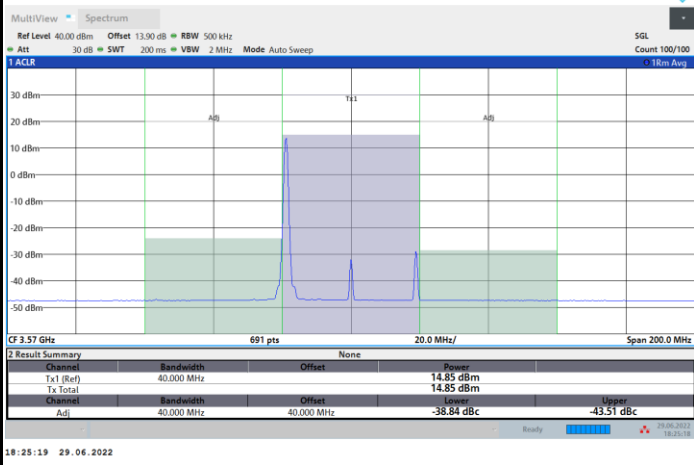

FR1 n48 / 40MHz / CP OFDM / 256QAM

Lowest Channel

1RB0

1RBmax