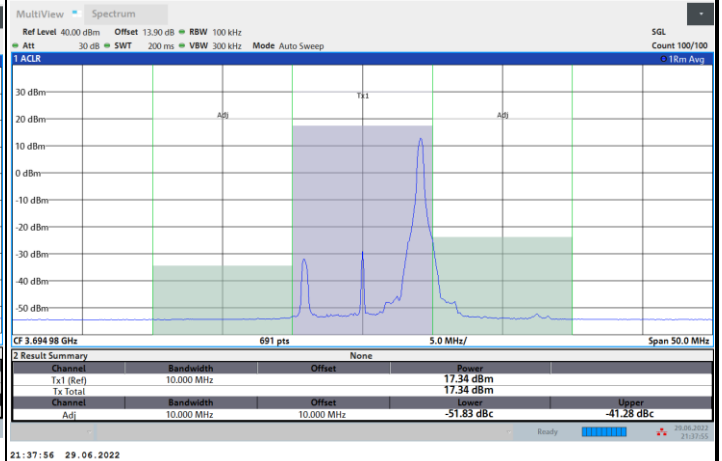

1RB0

1RBmax

Full RB

FR1 n48 / 10MHz / CP OFDM / 64QAM

Highest Channel

1RB0

1RBmax

Full RB