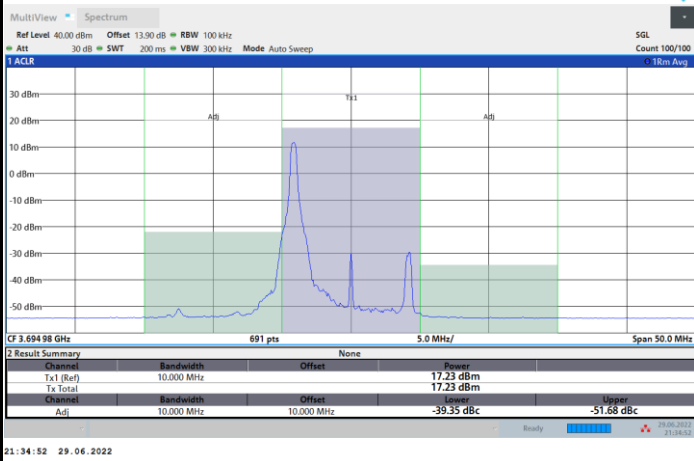

Middle Channel

1RB0

1RBmax

Full RB

FR1 n48 / 10MHz / CP OFDM / 16QAM

Highest Channel

1RB0

1RBmax