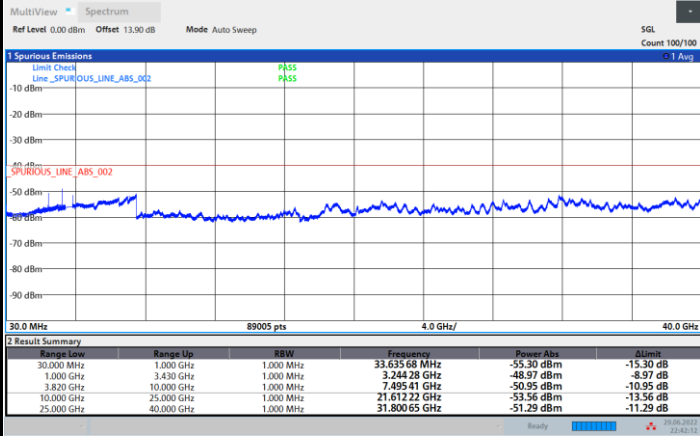

Lowest Channel

Middle Channel

Highest Channel

FR1 n48 / 20MHz / CP OFDM / QPSK / 1RB1

Lowest Channel

Middle Channel

Highest Channel

FR1 n48 / 30MHz / CP OFDM / QPSK / 1RB1

Lowest Channel

Middle Channel

Highest Channel