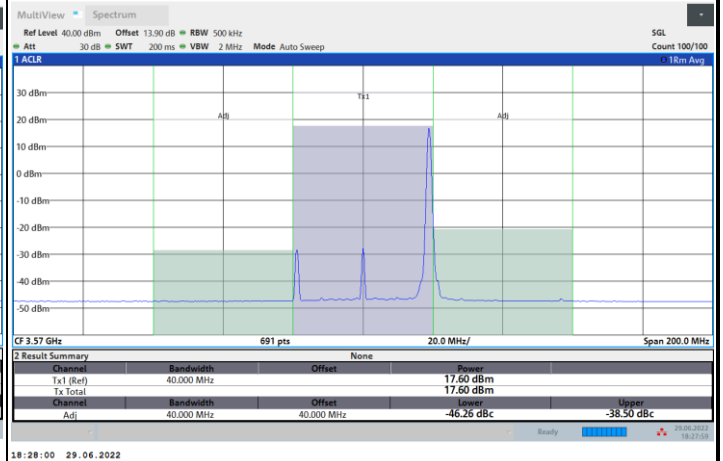

Full RB

FR1 n48 / 40MHz / CP OFDM / 16QAM

Lowest Channel

1RB0

1RBmax

Full RB

FR1 n48 / 40MHz / CP OFDM / 16QAM

Middle Channel