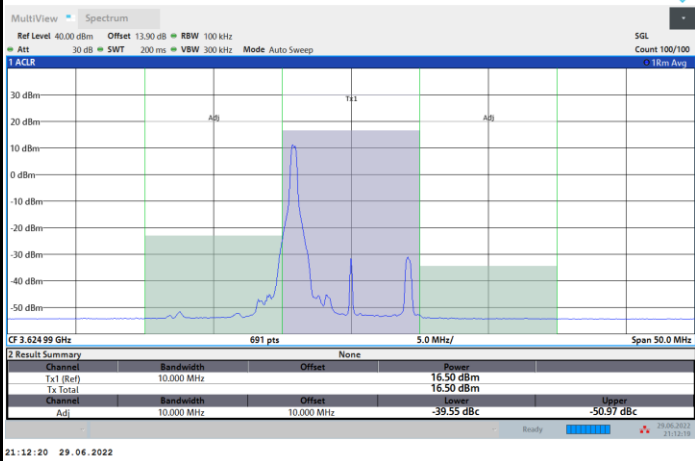

FR1 n48 / 10MHz / CP OFDM / 64QAM

Middle Channel

1RB0

1RBmax