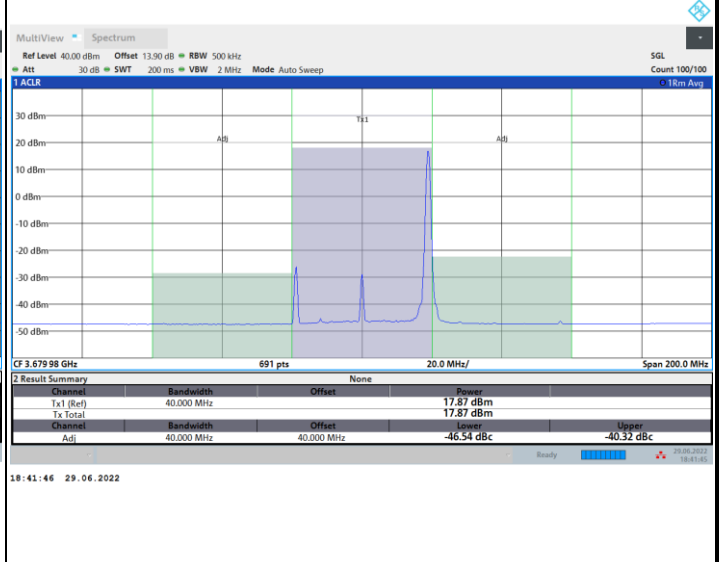

Middle Channel

1RB0

1RBmax

Full RB

FR1 n48 / 40MHz / CP OFDM / QPSK

Highest Channel

1RB0

1RBmax