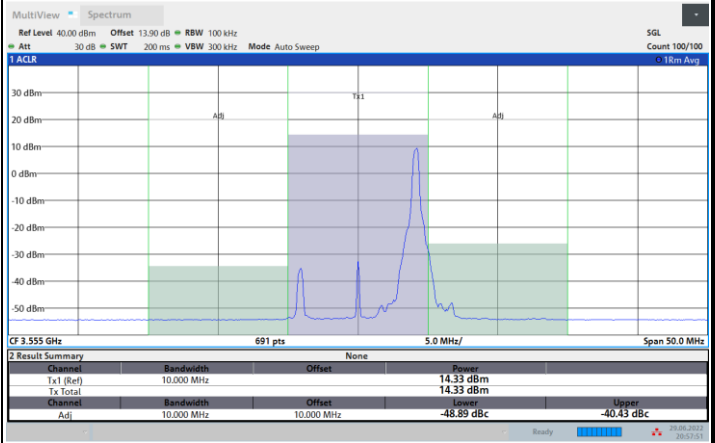

FR1 n48 / 10MHz / CP OFDM / 256QAM

Lowest Channel

1RB0

1RBmax