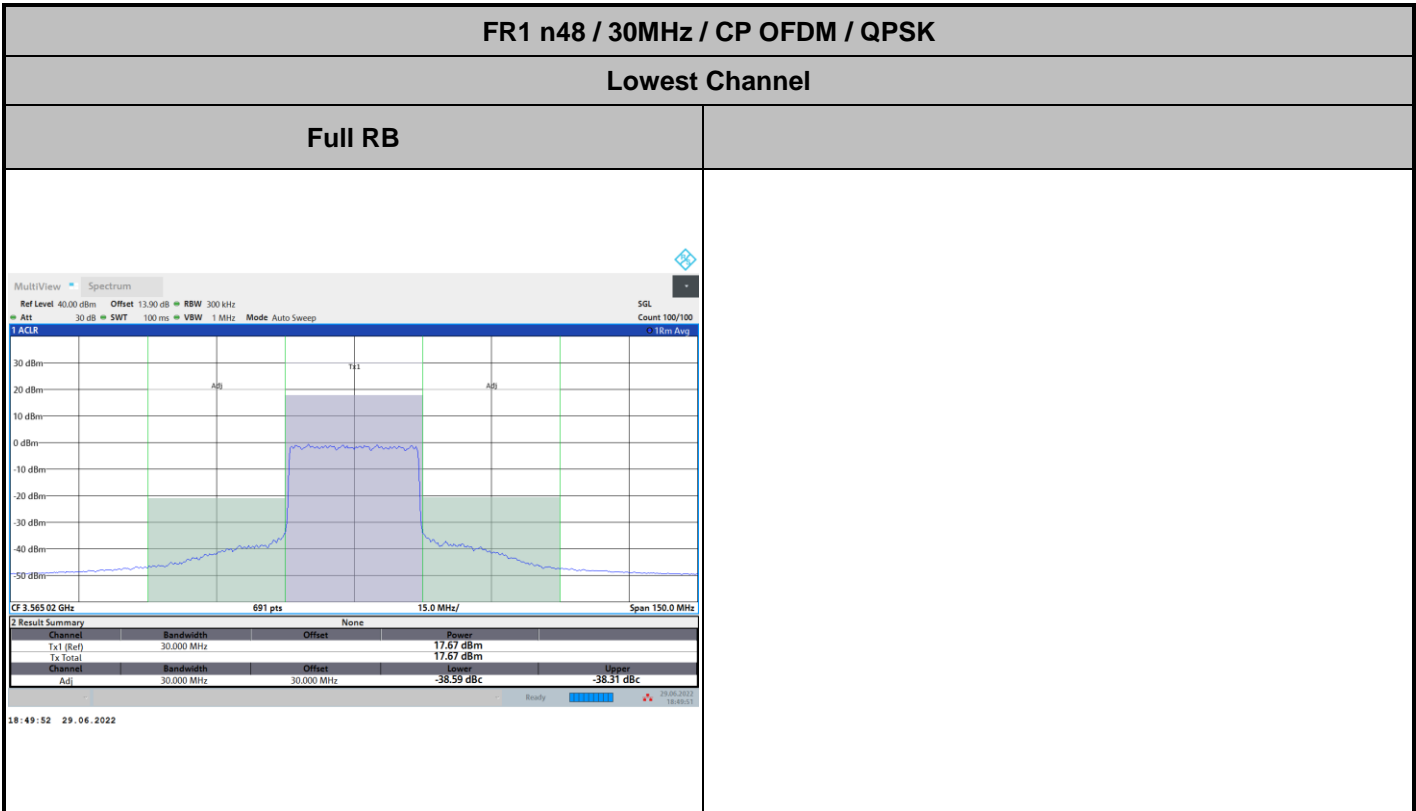

Full RB

FR1 n48 / 20MHz / CP OFDM / 256QAM

Highest Channel

Full RB

FR1 n48 / 30MHz / CP OFDM / QPSK

Highest Channel

Full RB

FR1 n48 / 30MHz / CP OFDM / 16QAM