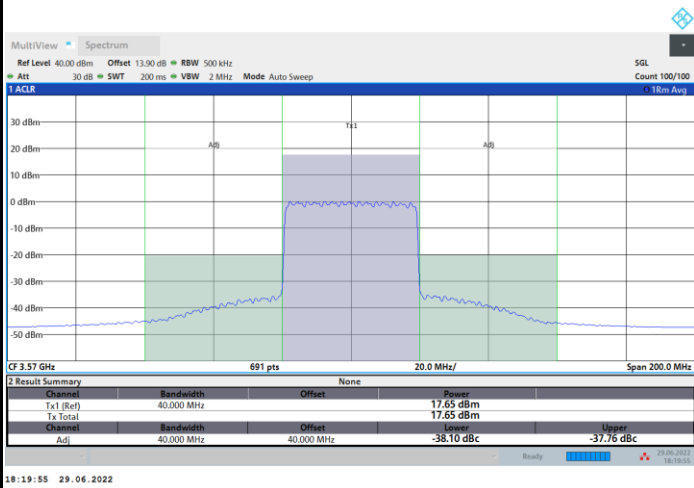

Highest Channel

Full RB

FR1 n48 / 40MHz / CP OFDM / QPSK

Lowest Channel

1RB0

1RBmax

Full RB

FR1 n48 / 40MHz / CP OFDM / QPSK