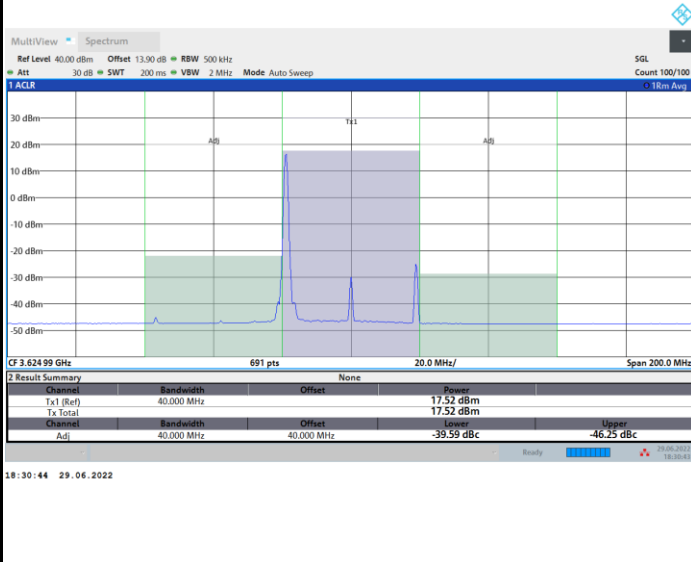

FR1 n48 / 40MHz / CP OFDM / QPSK

Middle Channel

1RB0

1RBmax