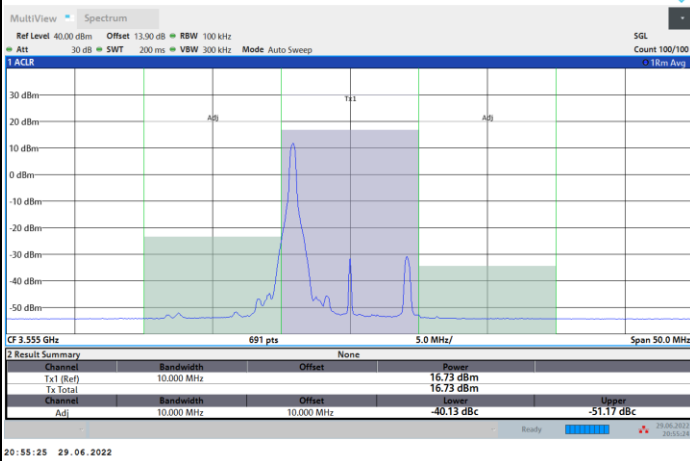

Full RB

FR1 n48 / 10MHz / CP OFDM / 64QAM

Lowest Channel

1RB0

1RBmax

Full RB

FR1 n48 / 10MHz / CP OFDM / 64QAM

Middle Channel