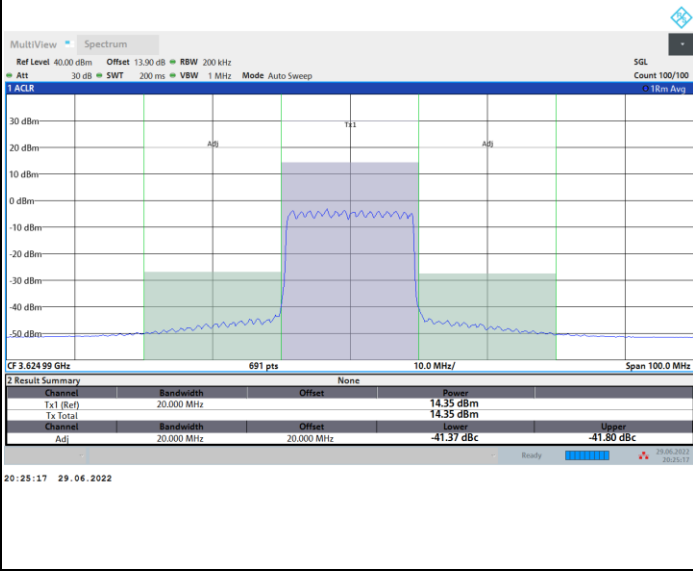

FR1 n48 / 20MHz / CP OFDM / 256QAM

Middle Channel

Full RB