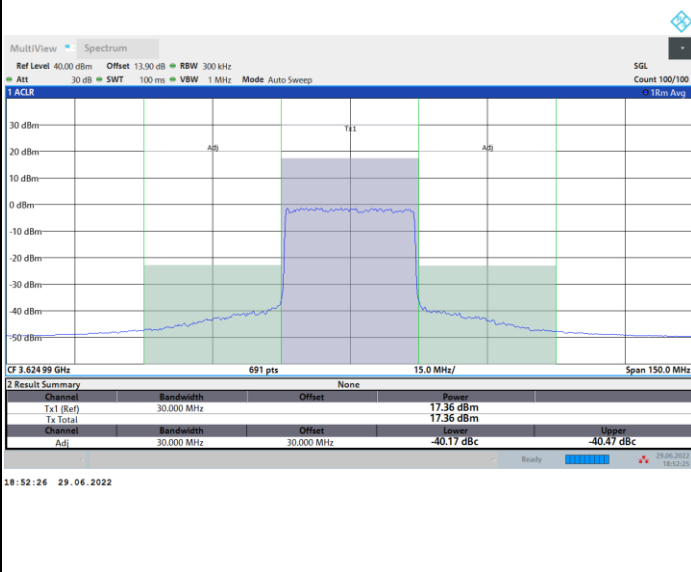

FR1 n48 / 30MHz / CP OFDM / 64QAM

Lowest Channel

Full RB

FR1 n48 / 30MHz / CP OFDM / 64QAM

Middle Channel

Full RB

FR1 n48 / 30MHz / CP OFDM / 64QAM

Highest Channel