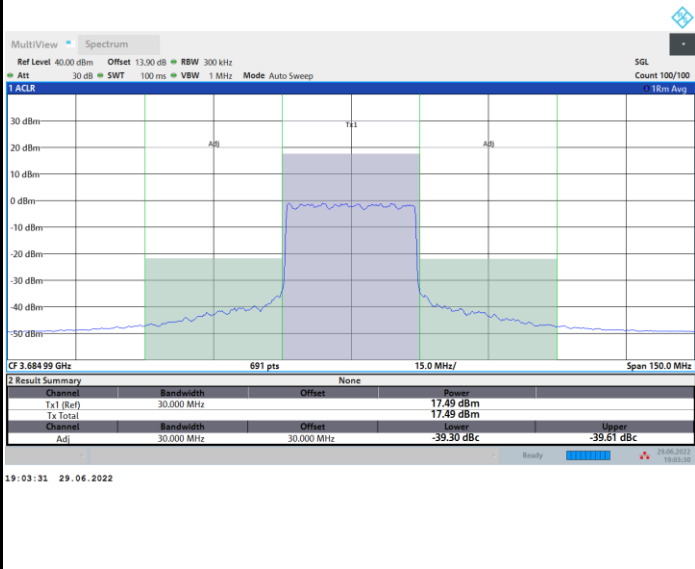

FR1 n48 / 30MHz / CP OFDM / 64QAM

Highest Channel

Full RB