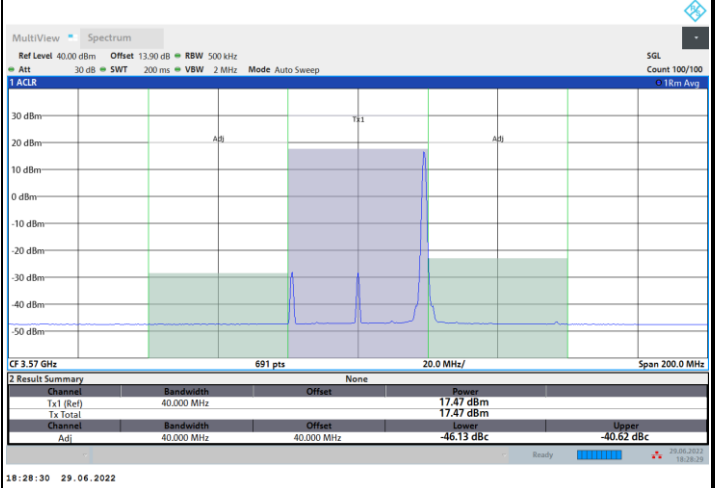

FR1 n48 / 40MHz / CP OFDM / 64QAM

Lowest Channel

1RB0

1RBmax