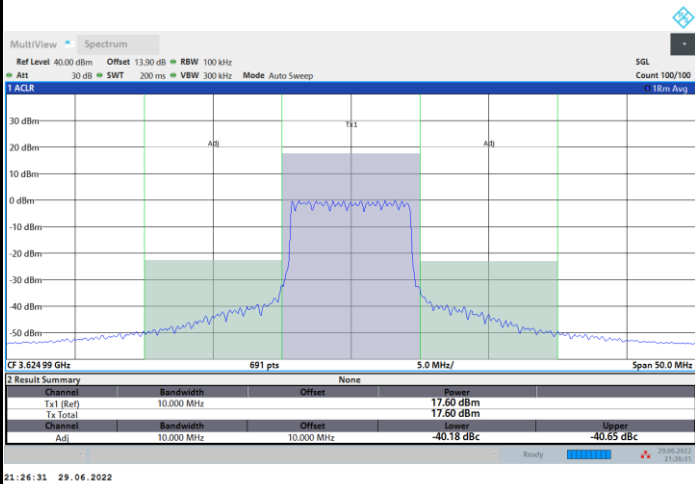

FR1 n48 / 10MHz / CP OFDM / 64QAM

Middle Channel

1RB0

1RBmax

Full RB