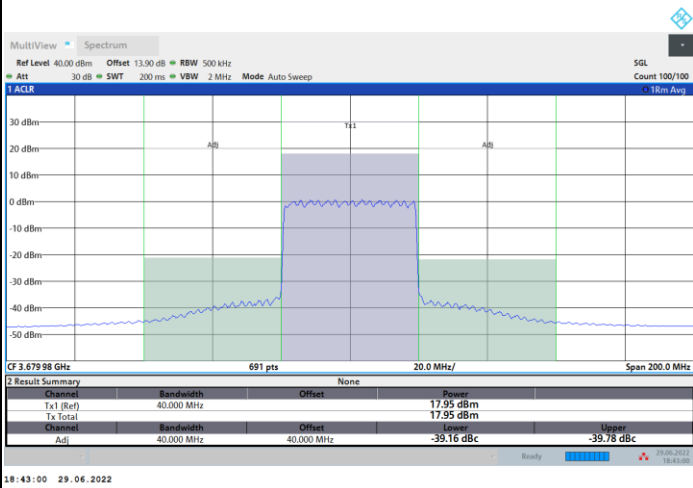

1RB0

1RBmax

Full RB

FR1 n48 / 40MHz / CP OFDM / 16QAM

Highest Channel

1RB0

1RBmax

Full RB