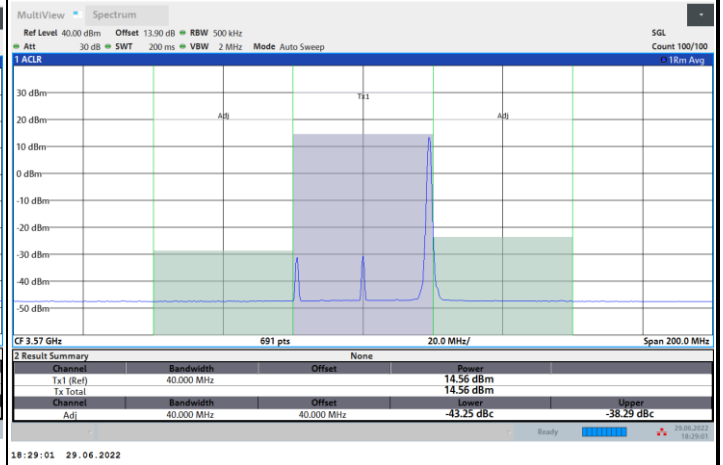

FR1 n48 / 40MHz / CP OFDM / 256QAM

Lowest Channel

1RB0

1RBmax