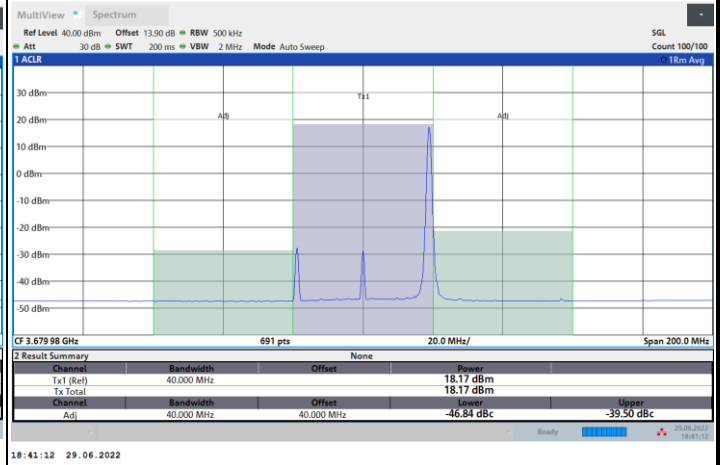

1RB0

1RBmax

Full RB

FR1 n48 / 40MHz / CP OFDM / 16QAM

Highest Channel

1RB0

1RBmax

Full RB