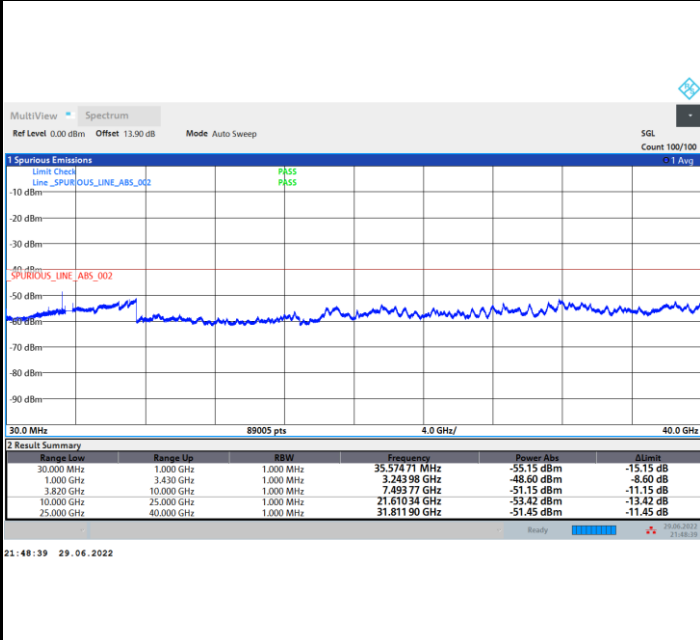

Conducted Spurious Emission

FR1 n48 / 10MHz / CP OFDM / QPSK / 1RB1

Lowest Channel

Middle Channel