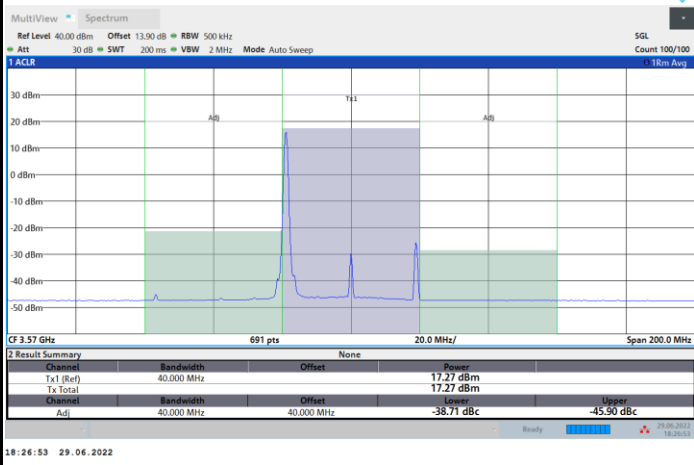

Highest Channel

Full RB

FR1 n48 / 40MHz / CP OFDM / QPSK

Lowest Channel

1RB0

1RBmax

Full RB

FR1 n48 / 40MHz / CP OFDM / QPSK