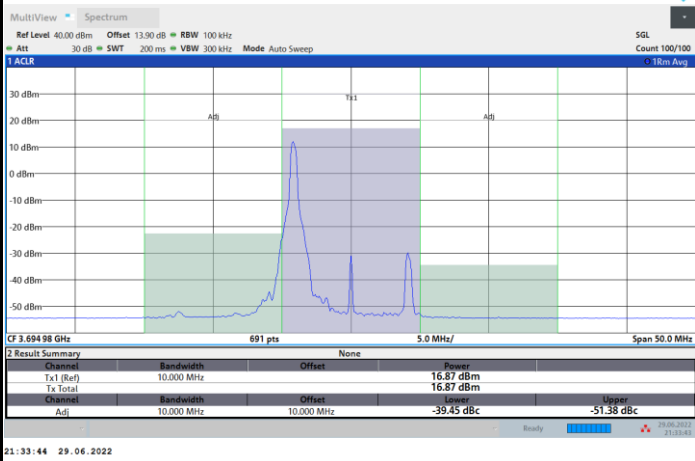

1RB0

1RBmax

Full RB

FR1 n48 / 10MHz / CP OFDM / 64QAM

Highest Channel

1RB0

1RBmax

Full RB