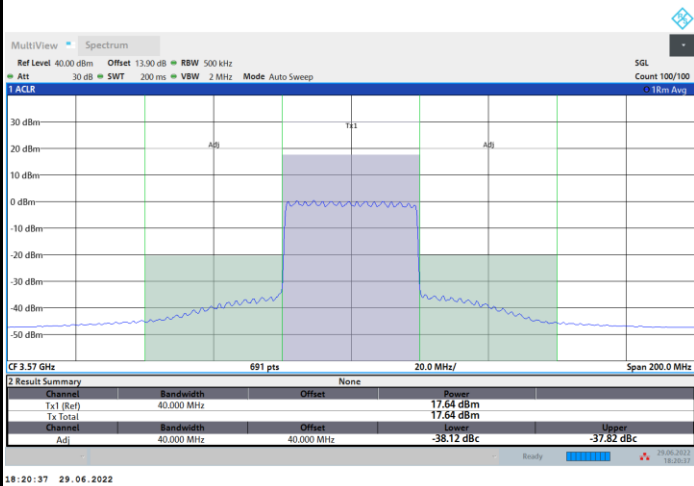

Full RB

FR1 n48 / 40MHz / CP OFDM / 16QAM

Lowest Channel

1RB0

1RBmax

Full RB

FR1 n48 / 40MHz / CP OFDM / 16QAM

Middle Channel