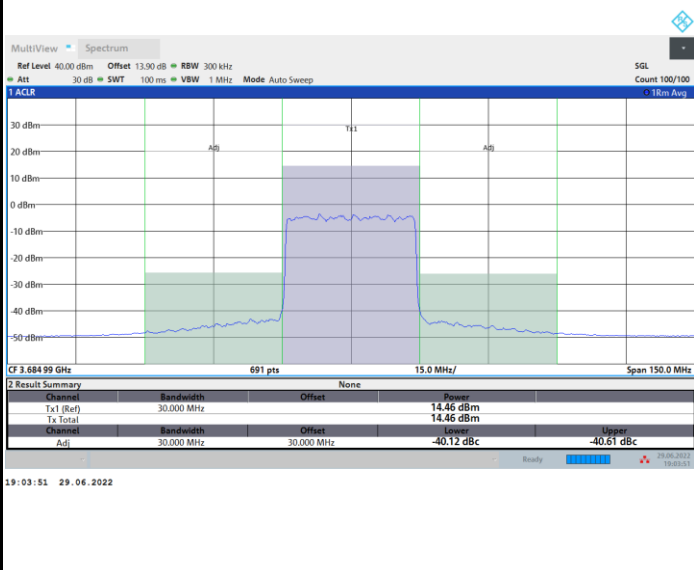

Highest Channel

Full RB

FR1 n48 / 40MHz / CP OFDM / QPSK

Lowest Channel

1RB0

1RBmax

Full RB

FR1 n48 / 40MHz / CP OFDM / QPSK