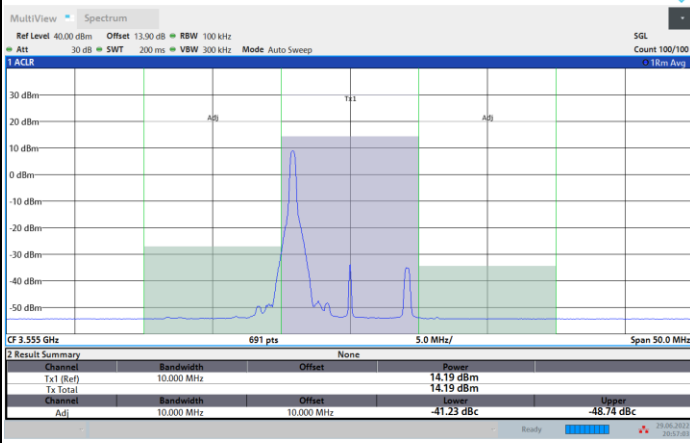

FR1 n48 / 10MHz / CP OFDM / 256QAM

Lowest Channel

1RB0

1RBmax