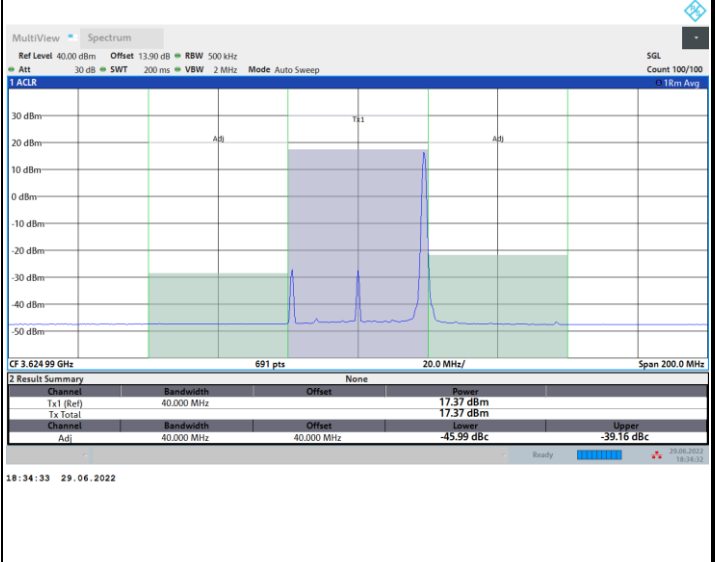

FR1 n48 / 40MHz / CP OFDM / QPSK

Middle Channel

1RB0

1RBmax