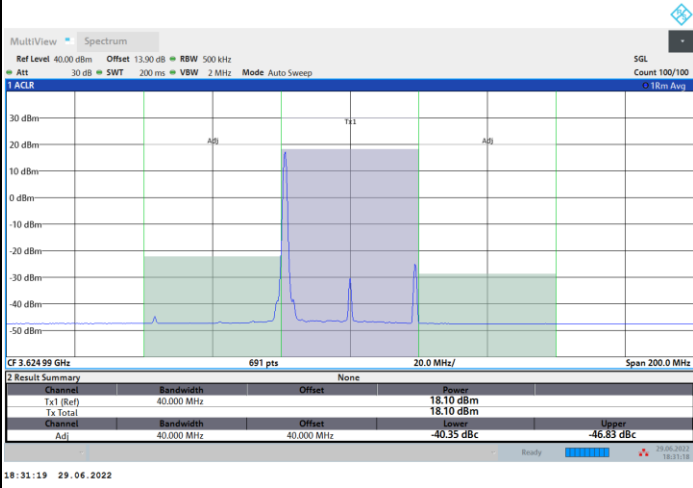

FR1 n48 / 40MHz / CP OFDM / 16QAM

Middle Channel

1RB0

1RBmax