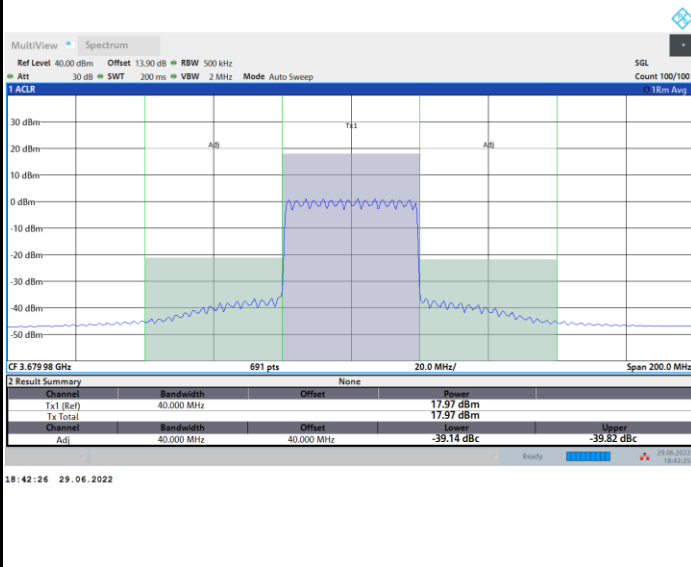

FR1 n48 / 40MHz / CP OFDM / QPSK

Highest Channel

1RB0

1RBmax

Full RB