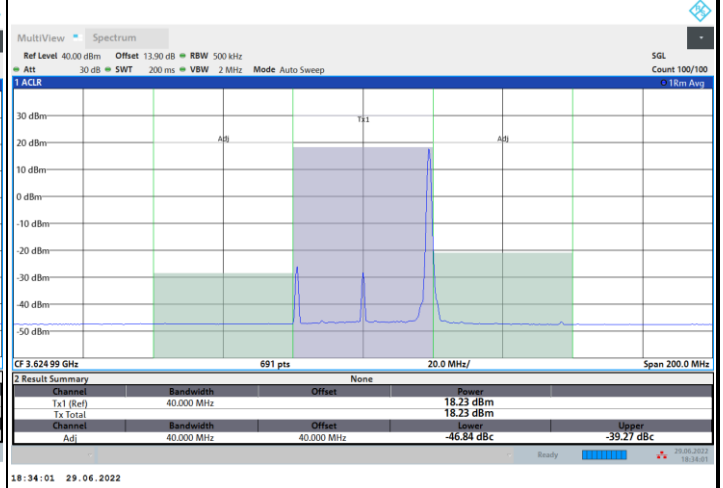

FR1 n48 / 40MHz / CP OFDM / 16QAM

Middle Channel

1RB0

1RBmax