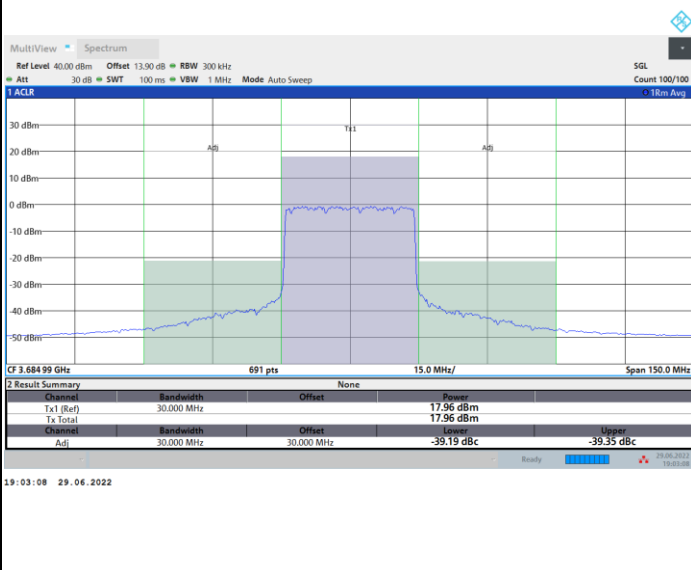

Lowest Channel

Full RB

FR1 n48 / 30MHz / CP OFDM / 16QAM

Middle Channel

Full RB

FR1 n48 / 30MHz / CP OFDM / 16QAM

Highest Channel

Full RB