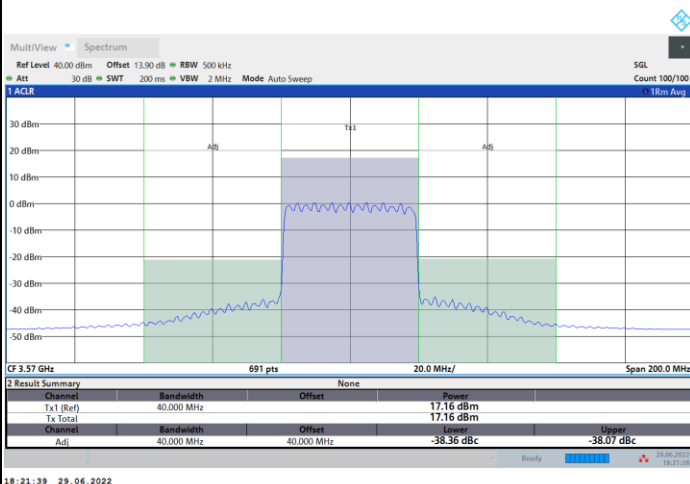

FR1 n48 / 40MHz / CP OFDM / 64QAM

Lowest Channel

1RB0

1RBmax

Full RB

FR1 n48 / 40MHz / CP OFDM / 64QAM

Middle Channel

1RB0