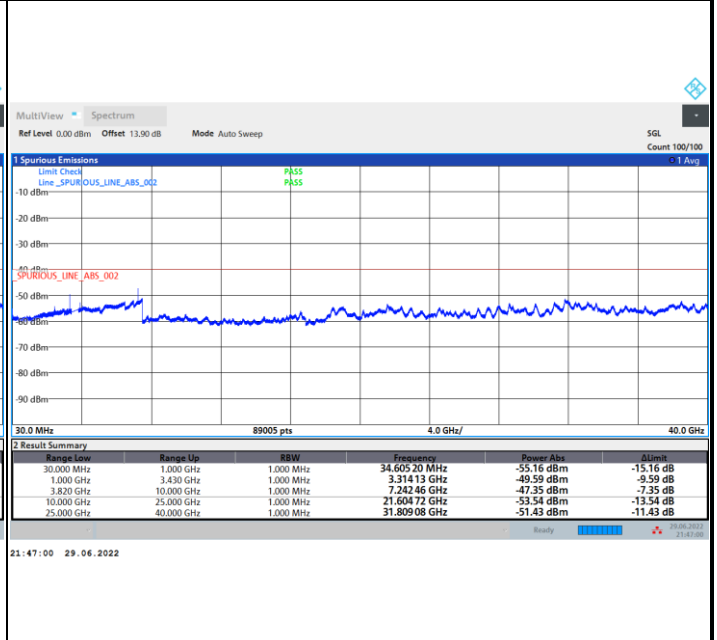

Conducted Spurious Emission

FR1 n48 / 10MHz / CP OFDM / QPSK / 1RB1

Lowest Channel

Middle Channel