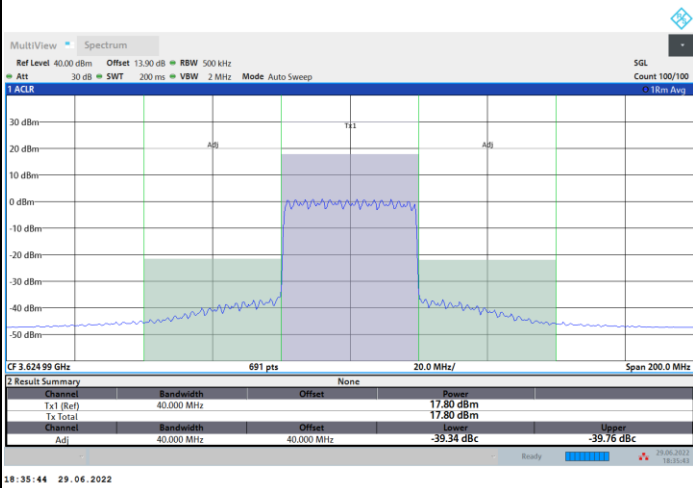

FR1 n48 / 40MHz / CP OFDM / 16QAM

Middle Channel

1RB0

1RBmax

Full RB