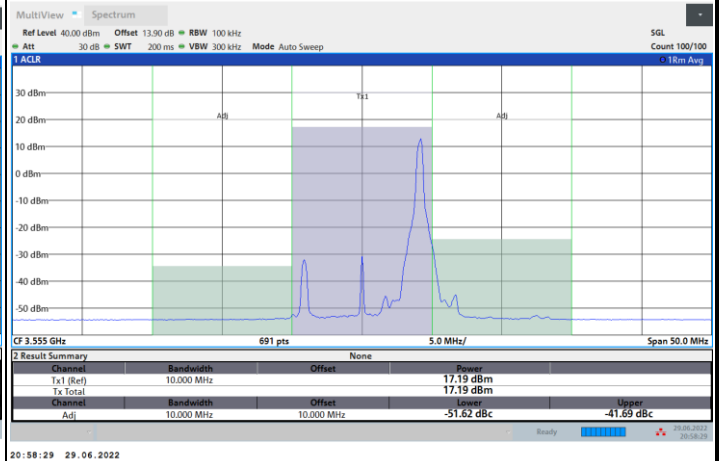

Full RB

FR1 n48 / 10MHz / CP OFDM / 64QAM

Lowest Channel

1RB0

1RBmax

Full RB

FR1 n48 / 10MHz / CP OFDM / 64QAM

Middle Channel