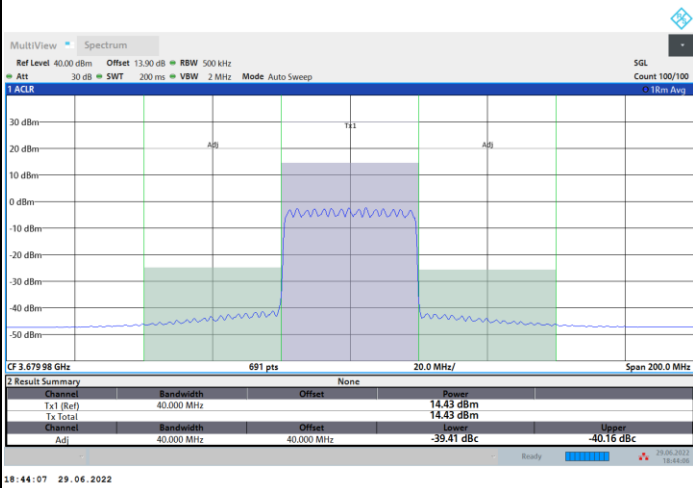

Full RB

FR1 n48 / 40MHz / CP OFDM / 256QAM

Highest Channel

1RB0

1RBmax

Full RB

Conducted Spurious Emission

FR1 n48 / 10MHz / CP OFDM / QPSK / 1RB1

Lowest Channel

Middle Channel

Highest Channel