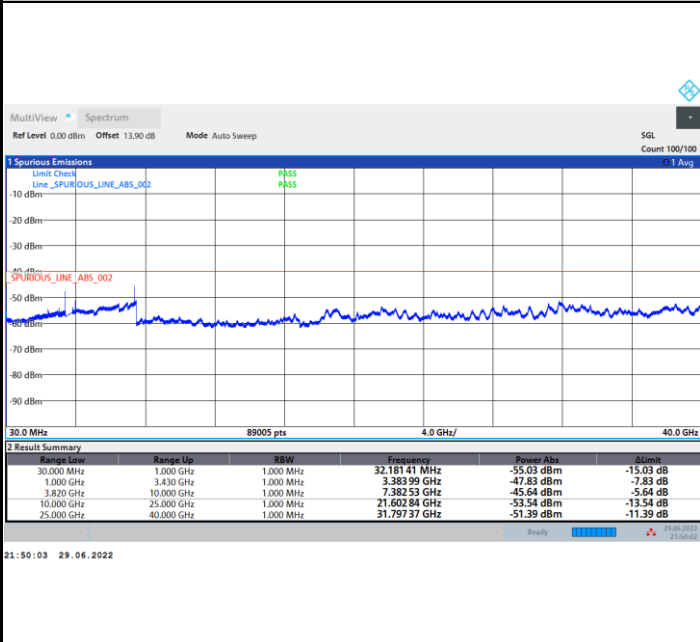

Highest Channel