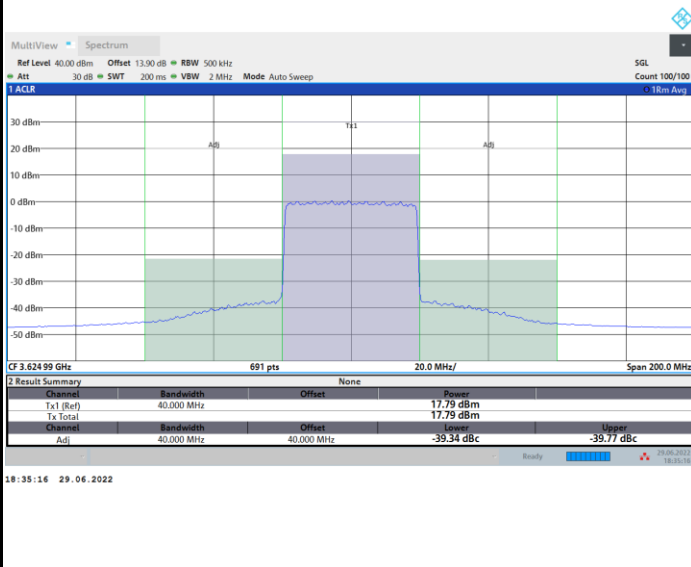

FR1 n48 / 40MHz / CP OFDM / QPSK

Middle Channel

1RB0

1RBmax

Full RB