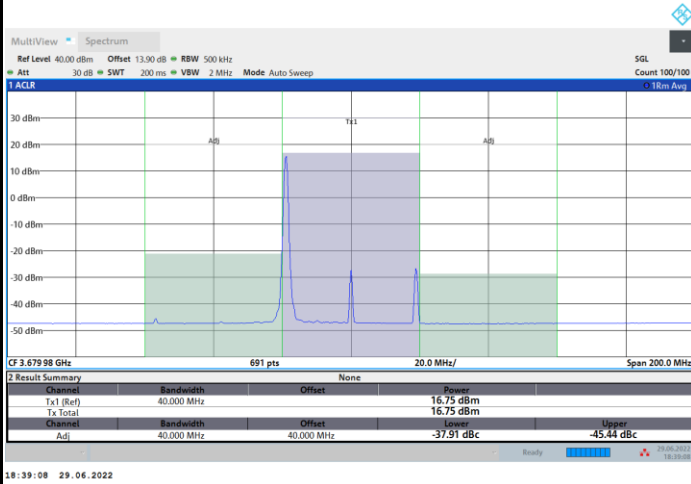

1RBmax

Full RB

FR1 n48 / 40MHz / CP OFDM / 64QAM

Highest Channel

1RB0

1RBmax

Full RB

FR1 n48 / 40MHz / CP OFDM / 256QAM