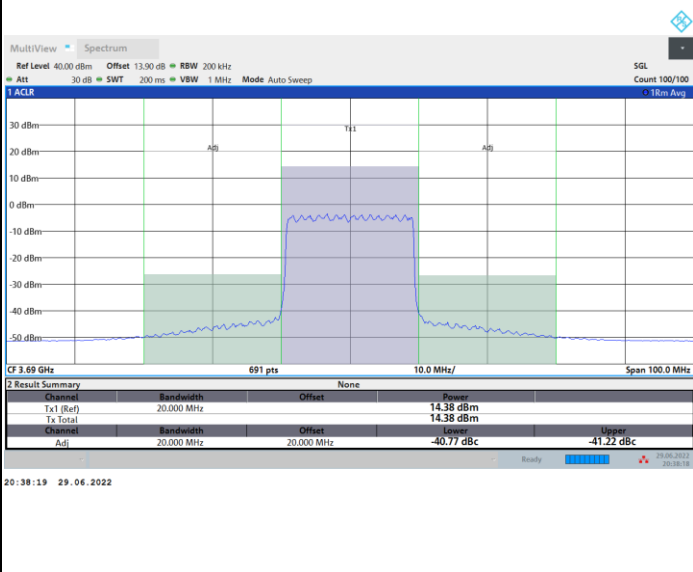

FR1 n48 / 20MHz / CP OFDM / 256QAM

Highest Channel

Full RB