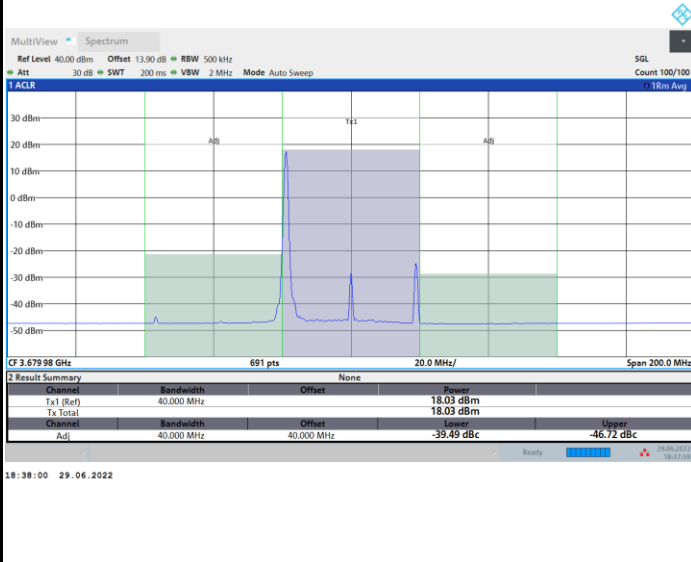

Middle Channel

1RB0

1RBmax

Full RB

FR1 n48 / 40MHz / CP OFDM / QPSK

Highest Channel

1RB0

1RBmax