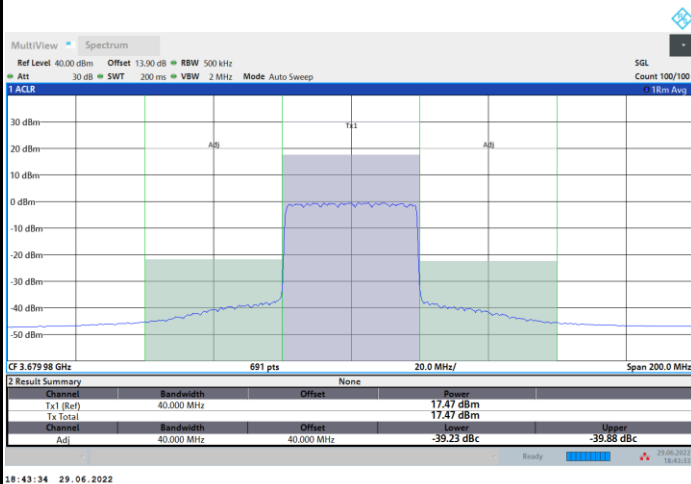

1RBmax

Full RB

FR1 n48 / 40MHz / CP OFDM / 64QAM

Highest Channel

1RB0

1RBmax

Full RB

FR1 n48 / 40MHz / CP OFDM / 256QAM