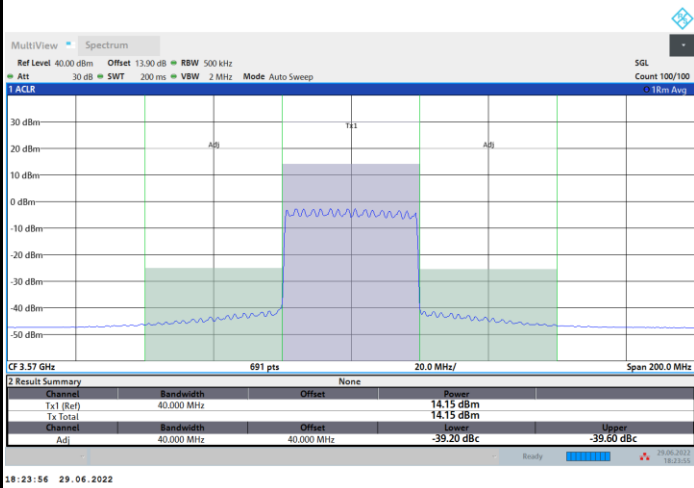

FR1 n48 / 40MHz / CP OFDM / 256QAM

Lowest Channel

1RB0

1RBmax

Full RB