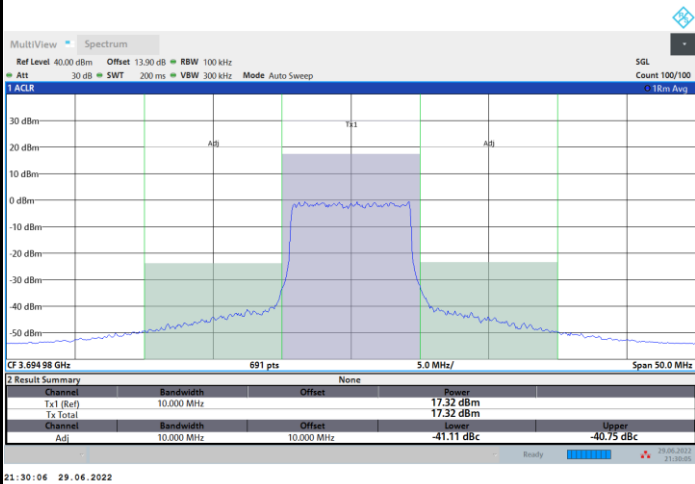

1RB0

1RBmax

Full RB

FR1 n48 / 10MHz / CP OFDM / 64QAM

Highest Channel

1RB0

1RBmax

Full RB