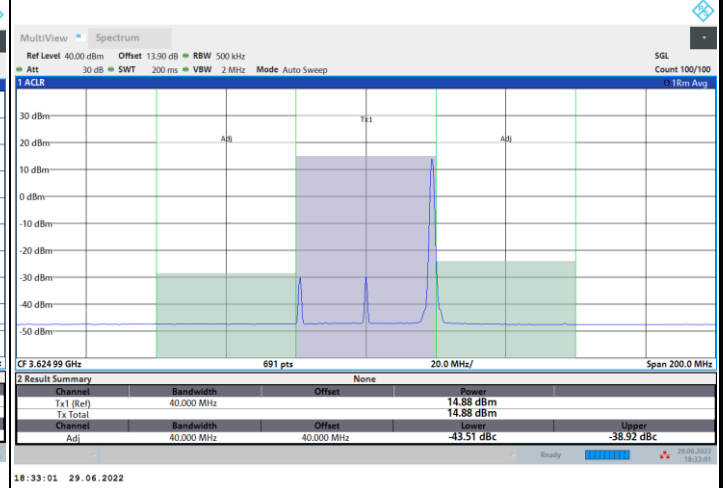

Lowest Channel

1RB0

1RBmax

Full RB

FR1 n48 / 40MHz / CP OFDM / 256QAM

Middle Channel

1RB0

1RBmax