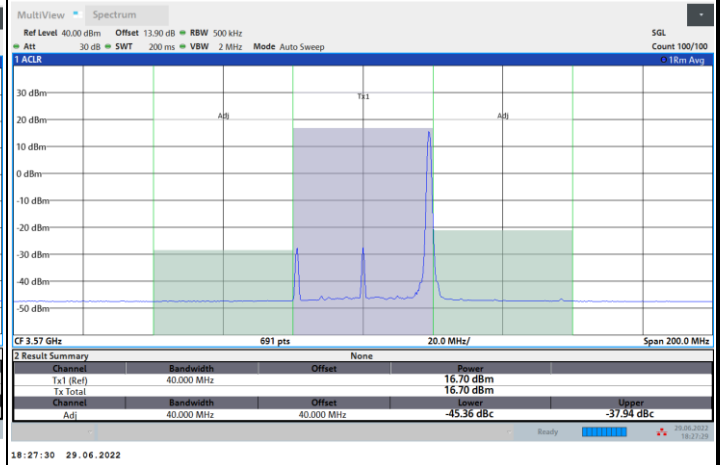

Highest Channel

Full RB

FR1 n48 / 40MHz / CP OFDM / QPSK

Lowest Channel

1RB0

1RBmax

Full RB

FR1 n48 / 40MHz / CP OFDM / QPSK