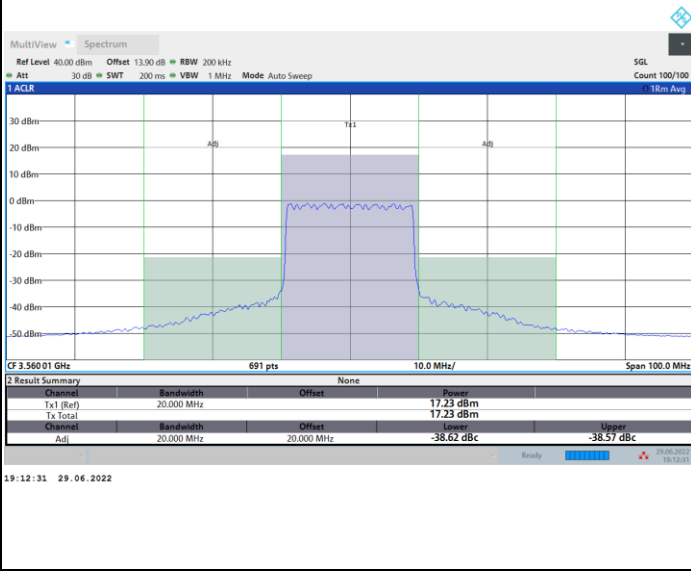

Full RB

21:29:35 29.06.2022

FR1 n48 / 20MHz / CP OFDM / 64QAM

Lowest Channel

Full RB

FR1 n48 / 20MHz / CP OFDM / 64QAM

Middle Channel

Full RB