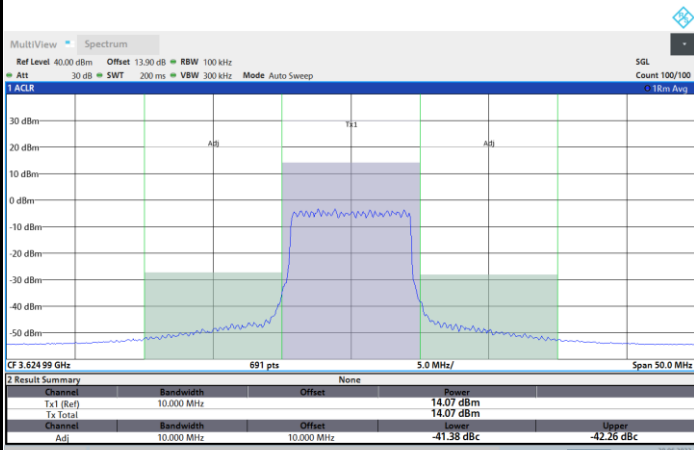

FR1 n48 / 10MHz / CP OFDM / 256QAM

Middle Channel

1RB0

1RBmax

Full RB