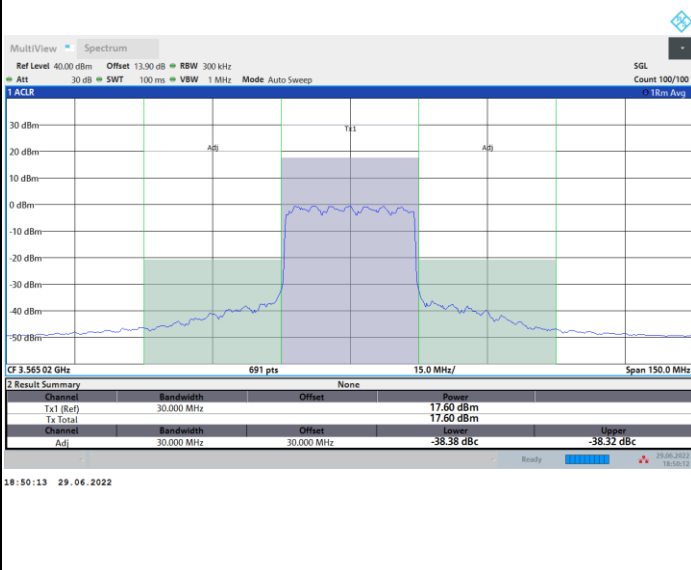

FR1 n48 / 30MHz / CP OFDM / 16QAM

Lowest Channel

Full RB