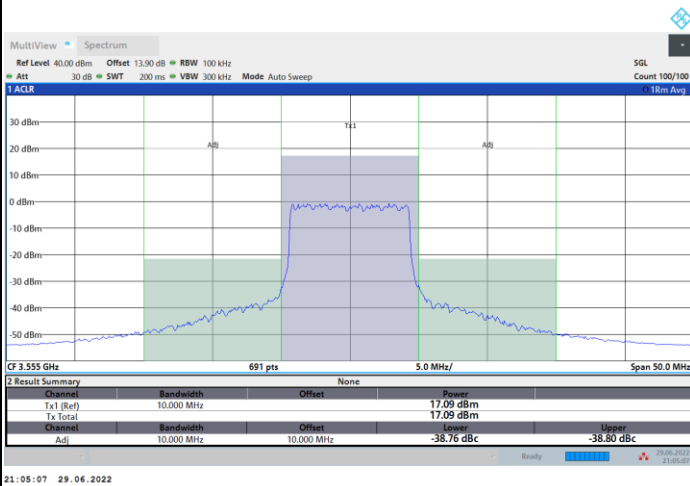

Full RB

FR1 n48 / 10MHz / CP OFDM / 64QAM

Lowest Channel

1RB0

1RBmax

Full RB

FR1 n48 / 10MHz / CP OFDM / 64QAM

Middle Channel