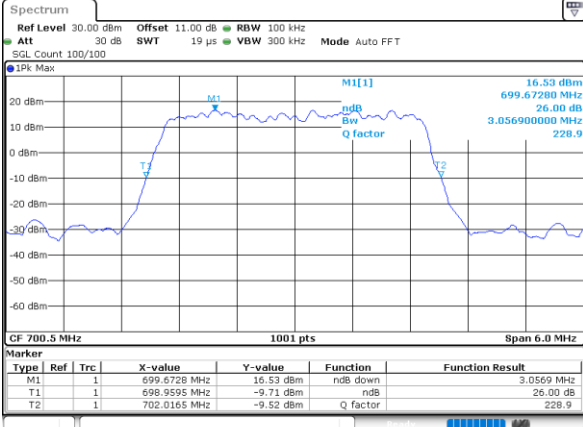

LTE Band 12

Lowest Channel / 3MHz / QPSK

Date: 17\_AUG.2020 19:39:04

Lowest Channel / 3MHz / 16QAM

Date: 17\_AUG.2020 19:38:52

Middle Channel / 3MHz / QPSK

Date: 17\_AUG.2020 19:41:08

Middle Channel / 3MHz / 16QAM