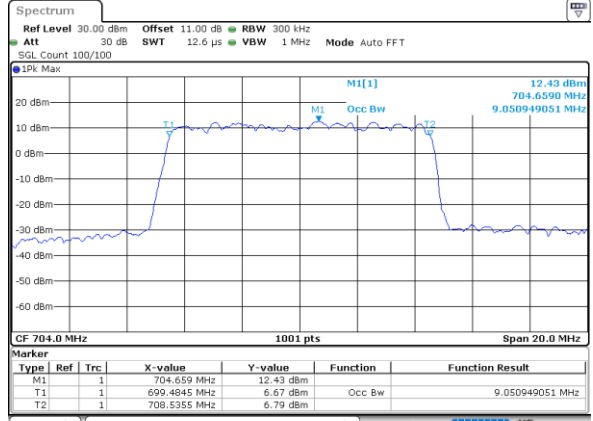

Lowest Channel / 10MHz / 256QAM

Date: 19_AUG.2020 10:54:32