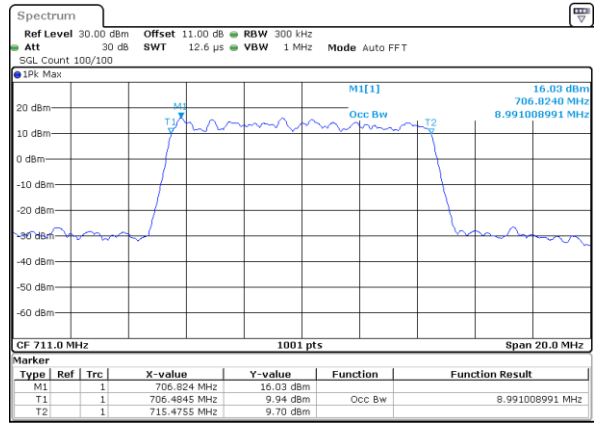

Lowest Channel / 10MHz / QPSK

Date: 17\_AUG.2020 20:05:51

Lowest Channel / 10MHz / 16QAM

Date: 17\_AUG.2020 20:06:03

Middle Channel / 10MHz / QPSK

Date: 17\_AUG.2020 20:10:39

Middle Channel / 10MHz / 16QAM

Date: 17\_AUG.2020 20:10:27

Highest Channel / 10MHz / QPSK

Date: 17\_AUG.2020 20:12:42

Highest Channel / 10MHz / 16QAM

Date: 17\_AUG.2020 20:12:53

LTE Band 12

Lowest Channel / 1.4MHz / 64QAM

Date: 17\_AUG.2020 19:35:04

Lowest Channel / 3MHz / 64QAM