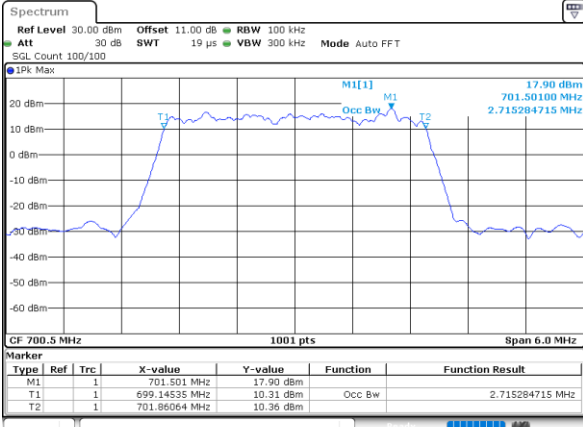

Date: 17\_AUG.2020 19:30:33

Highest Channel / 1.4MHz / QPSK

Date: 17\_AUG.2020 19:32:47

Highest Channel / 1.4MHz / 16QAM

Date: 17\_AUG.2020 19:32:59

LTE Band 12

Lowest Channel / 3MHz / QPSK

Date: 17\_AUG.2020 19:38:29