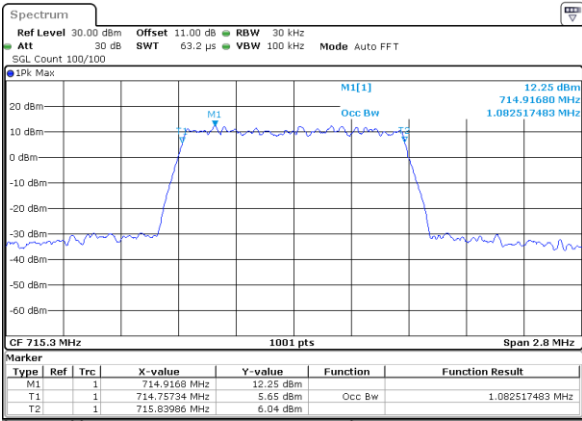

Lowest Channel / 1.4MHz / 256QAM

Date: 19\_AUG.2020 09:56:06

Lowest Channel / 3MHz / 256QAM

Date: 19\_AUG.2020 10:40:22

Middle Channel / 1.4MHz / 256QAM

Date: 19\_AUG.2020 09:54:10

Middle Channel / 3MHz / 256QAM

Date: 19\_AUG.2020 10:38:11

Highest Channel / 1.4MHz / 256QAM

Date: 19\_AUG.2020 09:58:43

Highest Channel / 3MHz / 256QAM

Date: 19\_AUG.2020 10:44:09

LTE Band 12

Lowest Channel / 5MHz / 256QAM

Date: 19\_AUG.2020 10:48:07