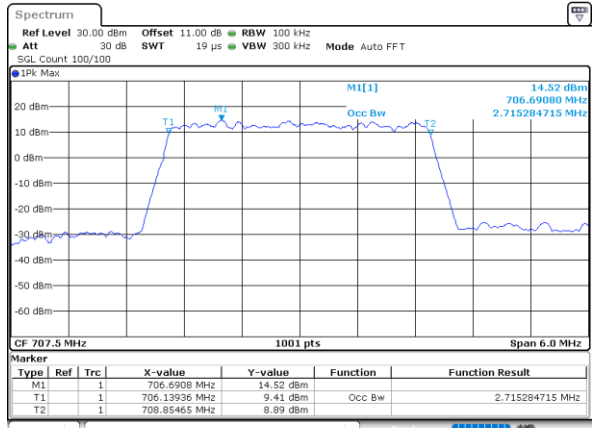

Middle Channel / 3MHz / 64QAM

Date: 17_AUG.2020 19:46:25