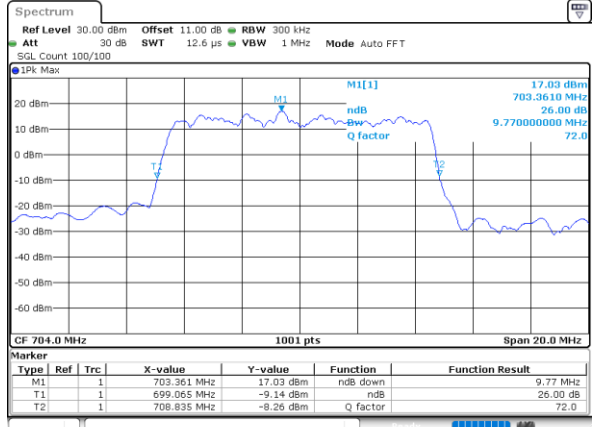

Highest Channel / 5MHz / 16QAM

Date: 17\_AUG.2020 20:01:38

LTE Band 12

Lowest Channel / 10MHz / QPSK

Date: 17\_AUG.2020 20:06:27

Lowest Channel / 10MHz / 16QAM

Date: 17\_AUG.2020 20:06:15

Middle Channel / 10MHz / QPSK