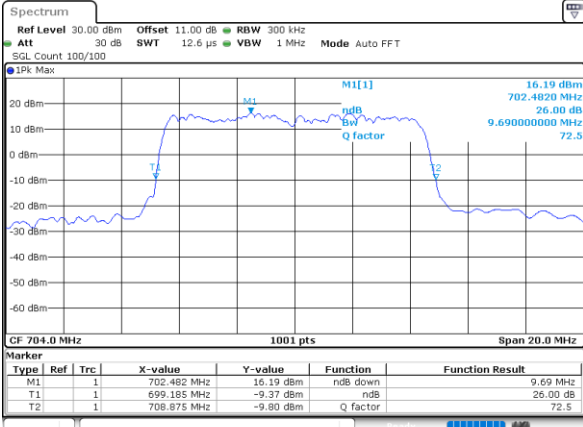

Highest Channel / 5MHz / 16QAM

Date: 17\_AUG.2020 20:01:38

LTE Band 12

Lowest Channel / 10MHz / QPSK

Date: 17\_AUG.2020 20:06:27

Lowest Channel / 10MHz / 16QAM

Date: 17\_AUG.2020 20:06:15

Middle Channel / 10MHz / QPSK