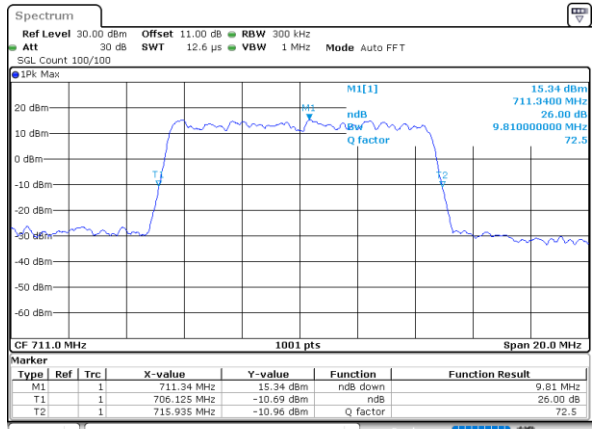

Date: 17\_AUG.2020 20:10:50

Middle Channel / 10MHz / 16QAM

Date: 17\_AUG.2020 20:11:01

Highest Channel / 10MHz / QPSK

Date: 17\_AUG.2020 20:13:17

Highest Channel / 10MHz / 16QAM

Date: 17\_AUG.2020 20:13:05

LTE Band 12