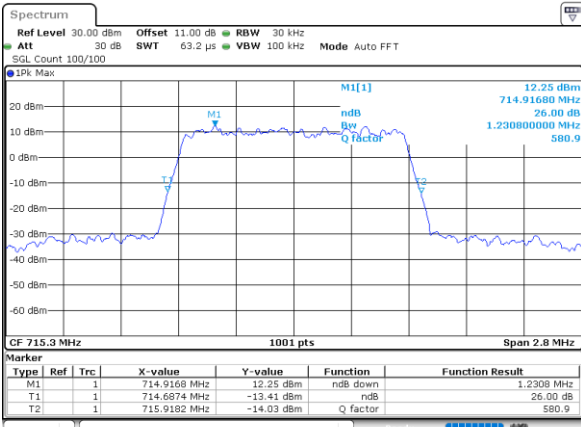

Middle Channel / 1.4MHz / 256QAM

Date: 19\_AUG.2020 09:54:21

Middle Channel / 3MHz / 256QAM

Date: 19\_AUG.2020 10:38:18

Highest Channel / 1.4MHz / 256QAM

Date: 19\_AUG.2020 09:58:50

Highest Channel / 3MHz / 256QAM