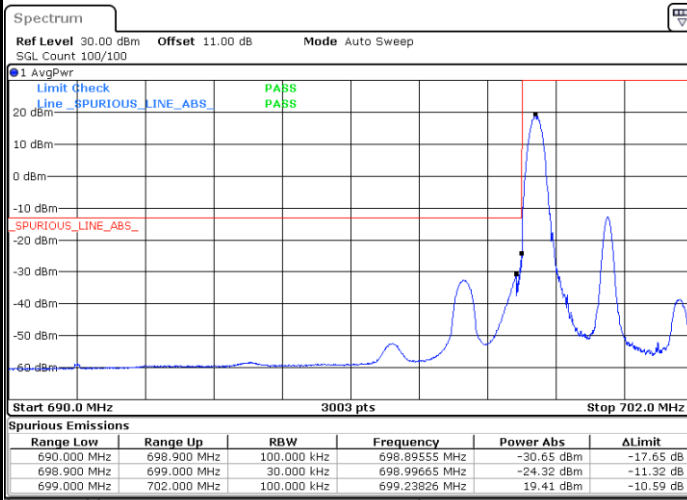

Date: 17.AUG.2020 19:21:23

Lowest Band Edge / Full RB

Date: 17.AUG.2020 19:14:24

Highest Band Edge / Full RB

Date: 17.AUG.2020 19:18:24

LTE Band 12 / 3MHz / 16QAM

Lowest Band Edge / 1 RB

Highest Band Edge / 1 RB

Lowest Band Edge / Full RB

Highest Band Edge / Full RB

LTE Band 12 / 3MHz / 64QAM

Lowest Band Edge / 1 RB

Date: 17.AUG.2020 19:23:23

Highest Band Edge / 1 RB

Date: 17.AUG.2020 19:25:22

Lowest Band Edge / Full RB

Date: 17.AUG.2020 19:22:23

Highest Band Edge / Full RB

Date: 17.AUG.2020 19:24:23

LTE Band 12 / 3MHz / 256QAM

Lowest Band Edge / 1 RB

Highest Band Edge / 1 RB

Lowest Band Edge / Full RB

Highest Band Edge / Full RB

LTE Band 12 / 5MHz / QPSK

Lowest Band Edge / 1 RB

Date: 17.AUG.2020 19:57:19

Highest Band Edge / 1 RB

Date: 17.AUG.2020 20:03:34

Lowest Band Edge / Full RB

Date: 17.AUG.2020 19:55:34

Highest Band Edge / Full RB