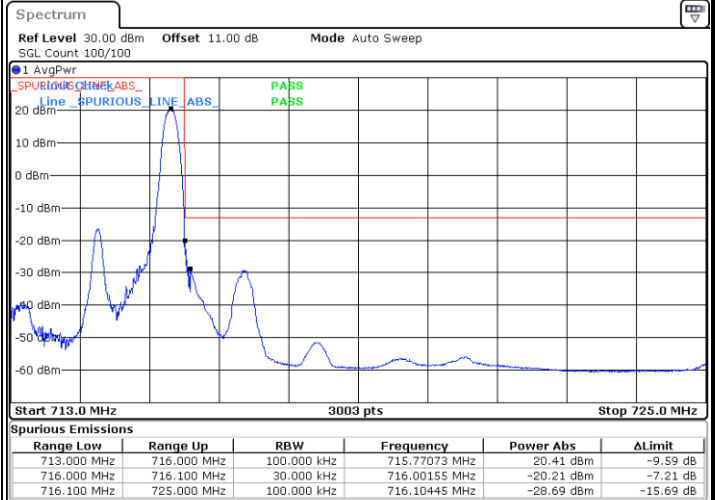

Date: 17.AUG.2020 19:10:24

Highest Band Edge / Full RB

Date: 17.AUG.2020 19:12:24

LTE Band 12 / 1.4MHz / 256QAM

Lowest Band Edge / 1 RB

Date: 19.AUG.2020 09:57:55

Highest Band Edge / 1 RB

Date: 19.AUG.2020 10:00:50

Lowest Band Edge / Full RB

Date: 19.AUG.2020 09:56:53

Highest Band Edge / Full RB

Date: 19.AUG.2020 09:59:34

LTE Band 12 / 3MHz / QPSK

Lowest Band Edge / 1RB

Date: 17.AUG.2020 19:17:24

Highest Band Edge / 1 RB

Date: 17.AUG.2020 19:21:23

Lowest Band Edge / Full RB

Date: 17.AUG.2020 19:14:24

Highest Band Edge / Full RB

Date: 17.AUG.2020 19:18:24

LTE Band 12 / 3MHz / 16QAM

Lowest Band Edge / 1 RB

Highest Band Edge / 1 RB

Lowest Band Edge / Full RB

Highest Band Edge / Full RB

LTE Band 12 / 3MHz / 64QAM

Lowest Band Edge / 1 RB

Date: 17.AUG.2020 19:23:23

Highest Band Edge / 1 RB

Date: 17.AUG.2020 19:25:22

Lowest Band Edge / Full RB