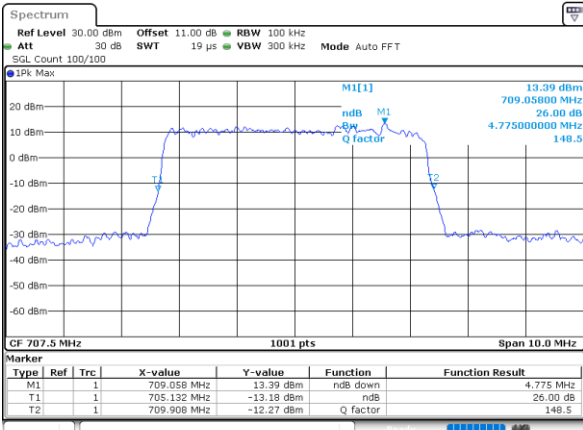

Middle Channel / 5MHz / 64QAM

Date: 17_AUG.2020 19:51:10