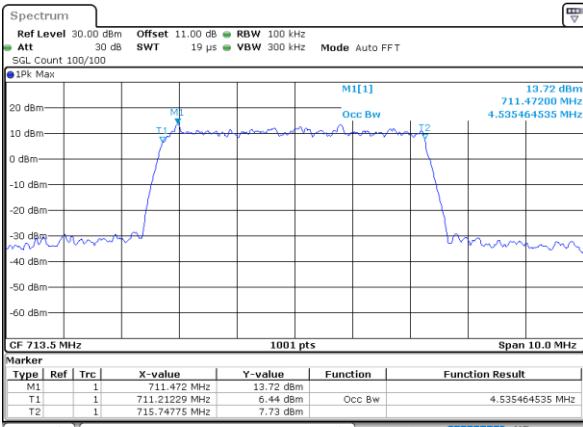

Highest Channel / 3MHz / 64QAM

Date: 17\_AUG.2020 19:47:32

LTE Band 12

Lowest Channel / 5MHz / 64QAM

Date: 17\_AUG.2020 19:48:41

Lowest Channel / 10MHz / 64QAM

Date: 17\_AUG.2020 20:17:18

Middle Channel / 5MHz / 64QAM

Date: 17\_AUG.2020 19:50:59

Middle Channel / 10MHz / 64QAM

Date: 17\_AUG.2020 20:19:36

Highest Channel / 5MHz / 64QAM

Date: 17\_AUG.2020 19:52:06

Highest Channel / 10MHz / 64QAM

Date: 17\_AUG.2020 20:20:43

LTE Band 12