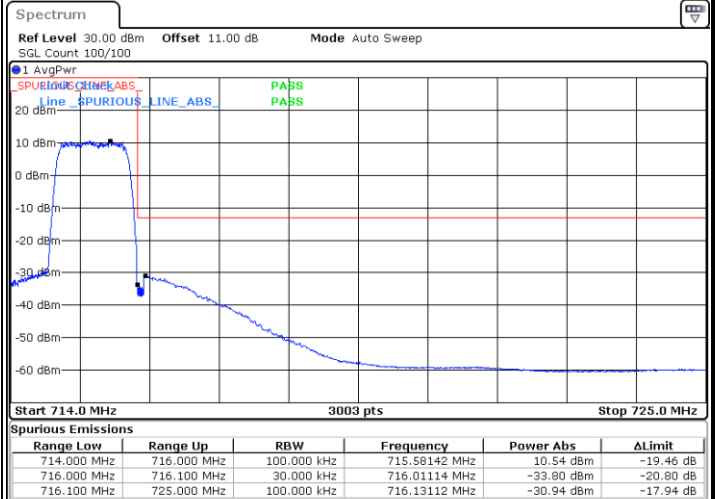

# Conducted Band Edge

LTE Band 12 / 1.4MHz / 16QAM

Lowest Band Edge / 1 RB

Date: 17.AUG.2020 19:04:25

Highest Band Edge / 1 RB

Date: 17.AUG.2020 19:08:24

Lowest Band Edge / Full RB

Date: 17.AUG.2020 19:03:25

Highest Band Edge / Full RB

Date: 17.AUG.2020 19:07:25

LTE Band 12 / 1.4MHz / 64QAM

Lowest Band Edge / 1 RB

Date: 17.AUG.2020 19:11:24

Highest Band Edge / 1 RB

Date: 17.AUG.2020 19:13:24

Lowest Band Edge / Full RB

Date: 17.AUG.2020 19:10:24

Highest Band Edge / Full RB

Date: 17.AUG.2020 19:12:24

LTE Band 12 / 1.4MHz / 256QAM

Lowest Band Edge / 1 RB

Date: 19.AUG.2020 09:57:55

Highest Band Edge / 1 RB

Date: 19.AUG.2020 10:00:50

Lowest Band Edge / Full RB

Date: 19.AUG.2020 09:56:53

Highest Band Edge / Full RB

Date: 19.AUG.2020 09:59:34

LTE Band 12 / 3MHz / QPSK

Lowest Band Edge / 1RB

Date: 17.AUG.2020 19:17:24

Highest Band Edge / 1 RB