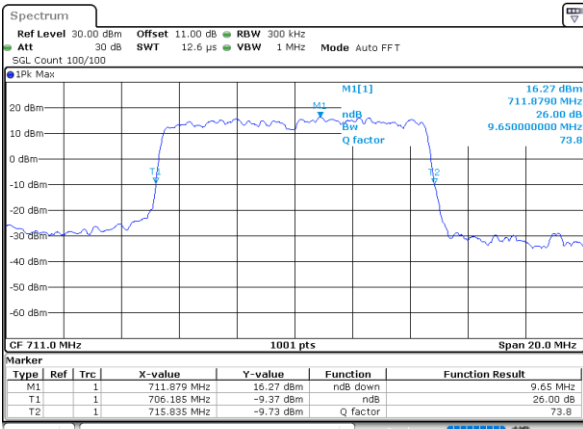

Highest Channel / 10MHz / QPSK

Date: 17_AUG.2020 20:13:17