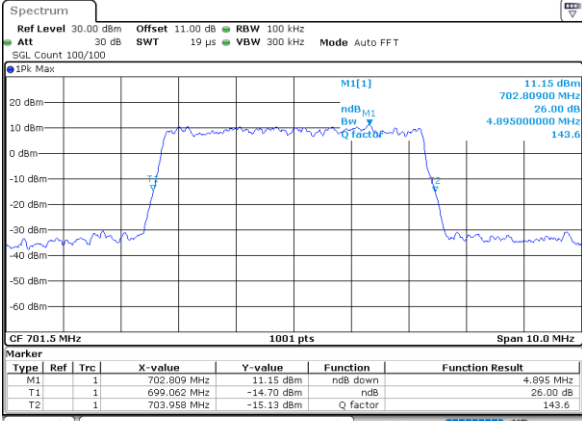

LTE Band 12

Lowest Channel / 5MHz / 256QAM

Date: 19_AUG.2020 10:48:14