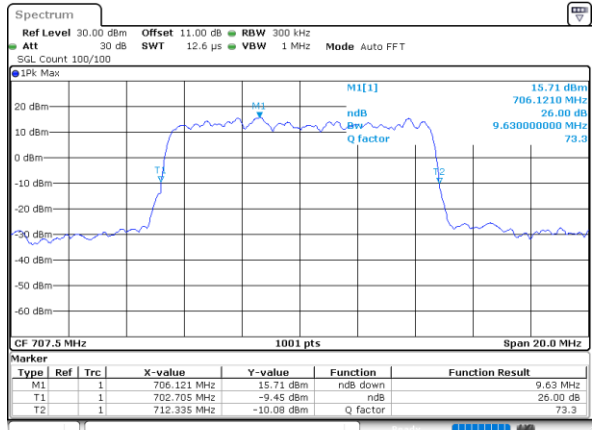

Middle Channel / 10MHz / 16QAM

Date: 17_AUG.2020 20:11:01