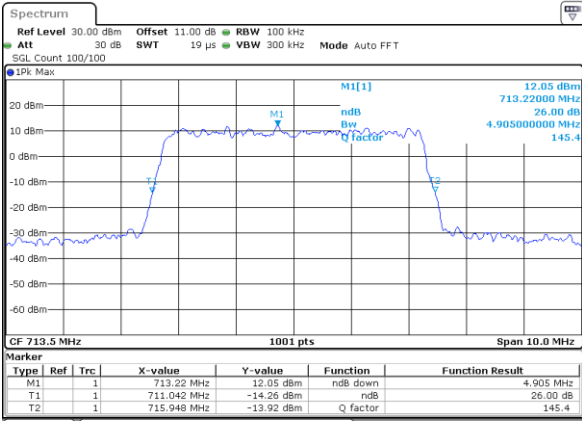

Date: 19\_AUG.2020 10:44:15

LTE Band 12

Lowest Channel / 5MHz / 256QAM

Date: 19\_AUG.2020 10:48:14

Lowest Channel / 10MHz / 256QAM

Date: 19\_AUG.2020 10:54:39

Middle Channel / 5MHz / 256QAM

Date: 19\_AUG.2020 10:46:55

Middle Channel / 10MHz / 256QAM

Date: 19\_AUG.2020 10:52:53

Highest Channel / 5MHz / 256QAM

Date: 19\_AUG.2020 10:50:28

Highest Channel / 10MHz / 256QAM

Date: 19\_AUG.2020 10:57:29

**Occupied Bandwidth**

Mode	LTE Band 12 : 99%OBW(MHz)											
BW	1.4MHz		3MHz		5MHz		10MHz		15MHz		20MHz	
Mod.	QPSK	16QAM	QPSK	16QAM	QPSK	16QAM	QPSK	16QAM	QPSK	16QAM	QPSK	16QAM
Lowest CH	1.09	1.09	2.72	2.70	4.48	4.51	9.03	9.03	-	-	-	-
Middle CH	1.10	1.08	2.72	2.74	4.47	4.49	9.03	8.99	-	-	-	-
Highest CH	1.09	1.09	2.72	2.71	4.49	4.50	9.07	8.99	-	-	-	-
Mode	LTE Band 12 : 99%OBW(MHz)											
BW	1.4MHz		3MHz		5MHz		10MHz		15MHz		20MHz	
Mod.	64QAM	256QAM	64QAM	256QAM	64QAM	256QAM	64QAM	256QAM	64QAM	256QAM	64QAM	256QAM
Lowest CH	1.09	1.08	2.72	2.71	4.48	4.49	9.07	9.05	-	-	-	-
Middle CH	1.09	1.08	2.72	2.73	4.47	4.48	9.07	8.97	-	-	-	-
Highest CH	1.09	1.08	2.71	2.72	4.54	4.48	9.03	9.01	-	-	-	-