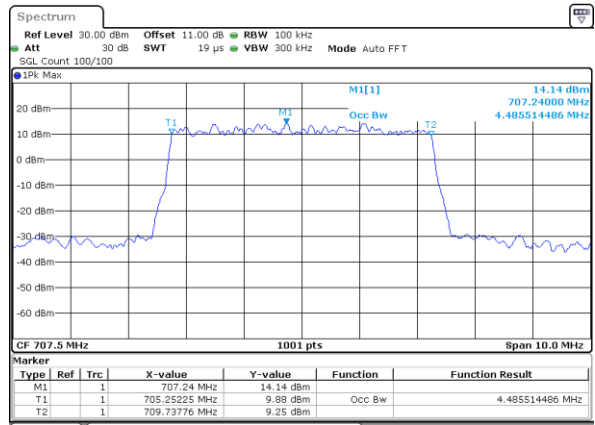

Highest Channel / 3MHz / 16QAM

Date: 17\_AUG.2020 19:43:12

LTE Band 12

Lowest Channel / 5MHz / QPSK

Date: 17\_AUG.2020 19:54:24

Lowest Channel / 5MHz / 16QAM

Date: 17\_AUG.2020 19:54:36

Middle Channel / 5MHz / QPSK

Date: 17\_AUG.2020 19:59:12

Middle Channel / 5MHz / 16QAM

Date: 17\_AUG.2020 19:59:00

Highest Channel / 5MHz / QPSK

Date: 17\_AUG.2020 20:01:15

Highest Channel / 5MHz / 16QAM

Date: 17\_AUG.2020 20:01:26

LTE Band 12