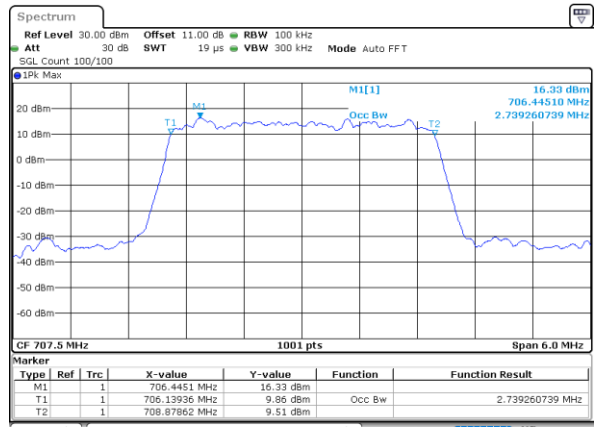

Date: 17\_AUG.2020 19:30:33

Highest Channel / 1.4MHz / QPSK

Date: 17\_AUG.2020 19:32:47

Highest Channel / 1.4MHz / 16QAM

Date: 17\_AUG.2020 19:32:59

LTE Band 12

Lowest Channel / 3MHz / QPSK

Date: 17\_AUG.2020 19:38:29

Lowest Channel / 3MHz / 16QAM

Date: 17\_AUG.2020 19:38:41

Middle Channel / 3MHz / QPSK

Date: 17\_AUG.2020 19:40:57

Middle Channel / 3MHz / 16QAM

Date: 17\_AUG.2020 19:40:46

Highest Channel / 3MHz / QPSK

Date: 17\_AUG.2020 19:43:00

Highest Channel / 3MHz / 16QAM

Date: 17\_AUG.2020 19:43:12

LTE Band 12

Lowest Channel / 5MHz / QPSK

Date: 17\_AUG.2020 19:54:24

Lowest Channel / 5MHz / 16QAM

Date: 17\_AUG.2020 19:54:36

Middle Channel / 5MHz / QPSK