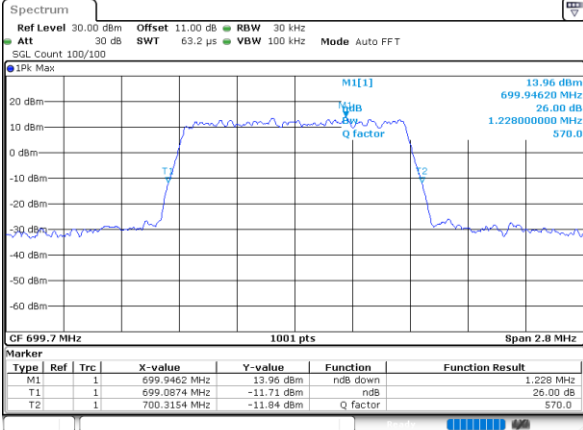

LTE Band 12

Lowest Channel / 1.4MHz / 64QAM

Date: 17_AUG.2020 19:35:16