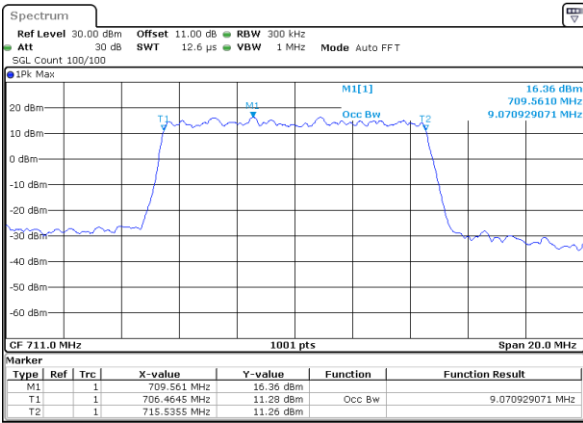

Lowest Channel / 10MHz / QPSK

Date: 17\_AUG.2020 20:05:51

Lowest Channel / 10MHz / 16QAM

Date: 17\_AUG.2020 20:06:03

Middle Channel / 10MHz / QPSK

Date: 17\_AUG.2020 20:10:39

Middle Channel / 10MHz / 16QAM

Date: 17\_AUG.2020 20:10:27

Highest Channel / 10MHz / QPSK

Date: 17\_AUG.2020 20:12:42

Highest Channel / 10MHz / 16QAM

Date: 17\_AUG.2020 20:12:53

LTE Band 12

Lowest Channel / 1.4MHz / 64QAM

Date: 17\_AUG.2020 19:35:04

Lowest Channel / 3MHz / 64QAM