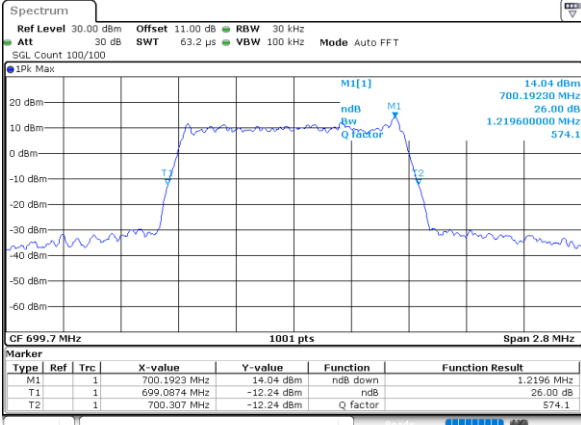

Date: 17\_AUG.2020 19:52:18

Highest Channel / 10MHz / 64QAM

Date: 17\_AUG.2020 20:20:55

LTE Band 12

Lowest Channel / 1.4MHz / 256QAM

Date: 19\_AUG.2020 09:56:13

Lowest Channel / 3MHz / 256QAM

Date: 19\_AUG.2020 10:40:30