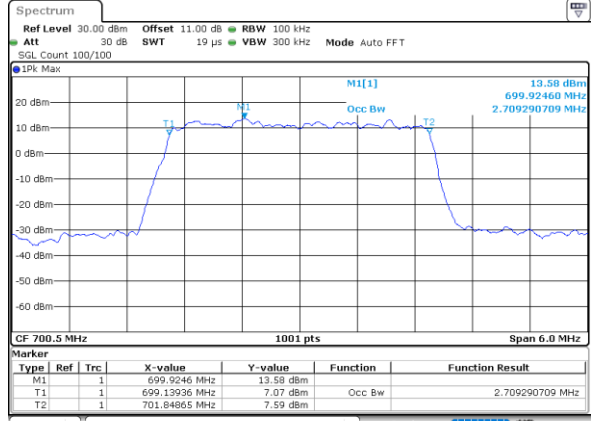

Lowest Channel / 3MHz / 256QAM

Date: 19_AUG.2020 10:40:22