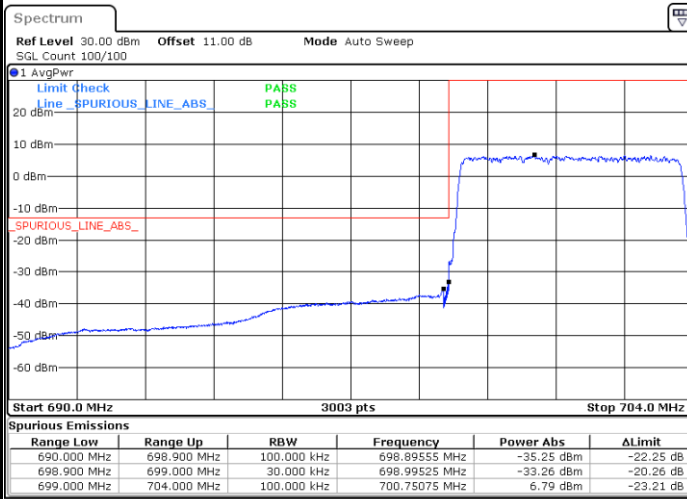

Date: 17.AUG.2020 19:22:23

Highest Band Edge / Full RB

Date: 17.AUG.2020 19:24:23

LTE Band 12 / 3MHz / 256QAM

Lowest Band Edge / 1 RB

Highest Band Edge / 1 RB

Lowest Band Edge / Full RB

Highest Band Edge / Full RB

LTE Band 12 / 5MHz / QPSK

Lowest Band Edge / 1 RB

Date: 17.AUG.2020 19:57:19

Highest Band Edge / 1 RB

Date: 17.AUG.2020 20:03:34

Lowest Band Edge / Full RB

Date: 17.AUG.2020 19:55:34

Highest Band Edge / Full RB