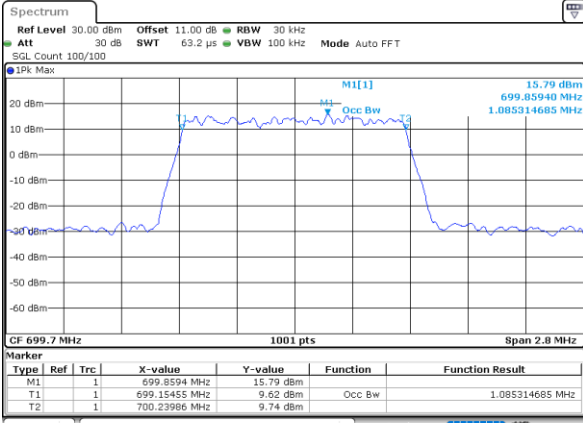

LTE Band 12

Lowest Channel / 1.4MHz / QPSK

Date: 17_AUG.2020 19:28:16