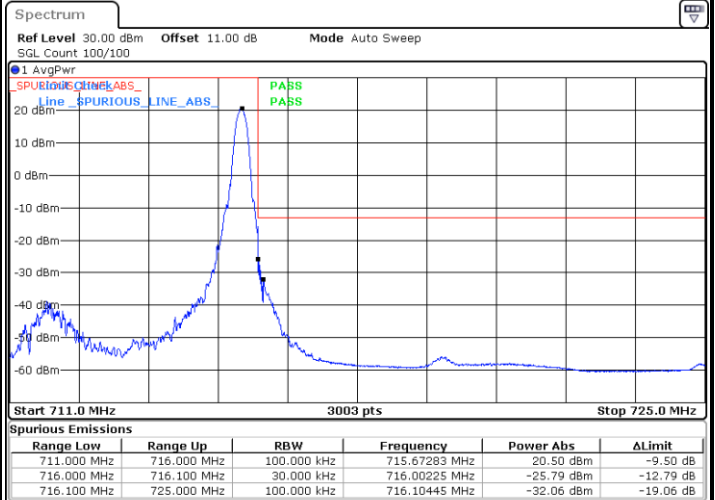

Lowest Band Edge / Full RB

Highest Band Edge / Full RB

LTE Band 12 / 3MHz / 64QAM

Lowest Band Edge / 1 RB

Date: 17.AUG.2020 19:23:23

Highest Band Edge / 1 RB

Date: 17.AUG.2020 19:25:22

Lowest Band Edge / Full RB

Date: 17.AUG.2020 19:22:23

Highest Band Edge / Full RB

Date: 17.AUG.2020 19:24:23

LTE Band 12 / 3MHz / 256QAM

Lowest Band Edge / 1 RB

Highest Band Edge / 1 RB

Lowest Band Edge / Full RB

Highest Band Edge / Full RB

LTE Band 12 / 5MHz / QPSK

Lowest Band Edge / 1 RB

Date: 17.AUG.2020 19:57:19

Highest Band Edge / 1 RB

Date: 17.AUG.2020 20:03:34

Lowest Band Edge / Full RB

Date: 17.AUG.2020 19:55:34

Highest Band Edge / Full RB