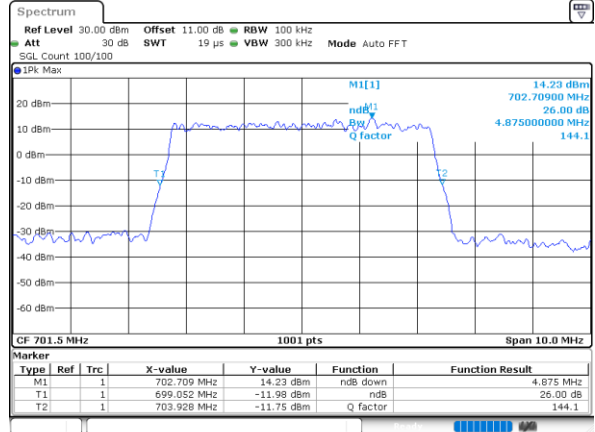

Lowest Channel / 5MHz / 16QAM

Date: 17_AUG.2020 19:54:48