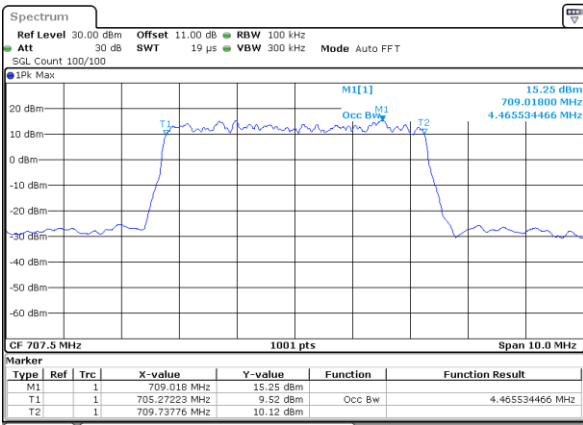

Highest Channel / 3MHz / 16QAM

Date: 17\_AUG.2020 19:43:12

LTE Band 12

Lowest Channel / 5MHz / QPSK

Date: 17\_AUG.2020 19:54:24

Lowest Channel / 5MHz / 16QAM

Date: 17\_AUG.2020 19:54:36

Middle Channel / 5MHz / QPSK

Date: 17\_AUG.2020 19:59:12

Middle Channel / 5MHz / 16QAM

Date: 17\_AUG.2020 19:59:00

Highest Channel / 5MHz / QPSK

Date: 17\_AUG.2020 20:01:15

Highest Channel / 5MHz / 16QAM

Date: 17\_AUG.2020 20:01:26

LTE Band 12