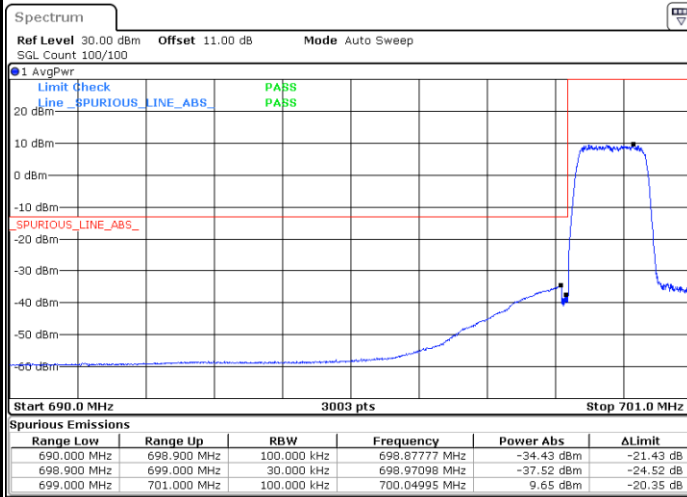

Highest Band Edge / Full RB

Date: 17.AUG.2020 19:07:25

LTE Band 12 / 1.4MHz / 64QAM

Lowest Band Edge / 1 RB

Date: 17.AUG.2020 19:11:24

Highest Band Edge / 1 RB

Date: 17.AUG.2020 19:13:24

Lowest Band Edge / Full RB

Date: 17.AUG.2020 19:10:24

Highest Band Edge / Full RB

Date: 17.AUG.2020 19:12:24

LTE Band 12 / 1.4MHz / 256QAM

Lowest Band Edge / 1 RB

Date: 19.AUG.2020 09:57:55

Highest Band Edge / 1 RB

Date: 19.AUG.2020 10:00:50

Lowest Band Edge / Full RB

Date: 19.AUG.2020 09:56:53

Highest Band Edge / Full RB

Date: 19.AUG.2020 09:59:34

LTE Band 12 / 3MHz / QPSK

Lowest Band Edge / 1RB

Date: 17.AUG.2020 19:17:24

Highest Band Edge / 1 RB

Date: 17.AUG.2020 19:21:23

Lowest Band Edge / Full RB

Date: 17.AUG.2020 19:14:24

Highest Band Edge / Full RB

Date: 17.AUG.2020 19:18:24

LTE Band 12 / 3MHz / 16QAM

Lowest Band Edge / 1 RB

Highest Band Edge / 1 RB