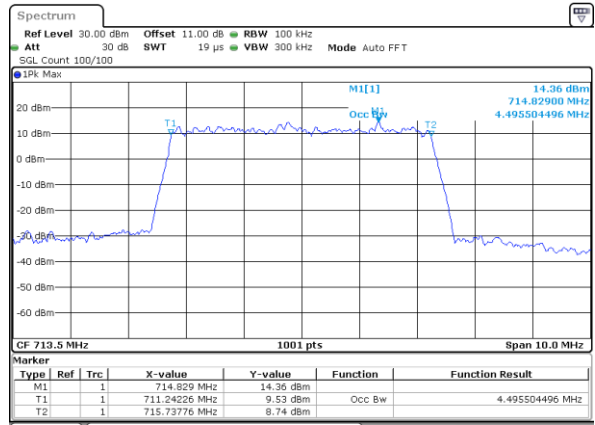

Highest Channel / 3MHz / 16QAM

Date: 17\_AUG.2020 19:43:12

LTE Band 12

Lowest Channel / 5MHz / QPSK

Date: 17\_AUG.2020 19:54:24

Lowest Channel / 5MHz / 16QAM

Date: 17\_AUG.2020 19:54:36

Middle Channel / 5MHz / QPSK

Date: 17\_AUG.2020 19:59:12

Middle Channel / 5MHz / 16QAM

Date: 17\_AUG.2020 19:59:00

Highest Channel / 5MHz / QPSK

Date: 17\_AUG.2020 20:01:15

Highest Channel / 5MHz / 16QAM

Date: 17\_AUG.2020 20:01:26

LTE Band 12