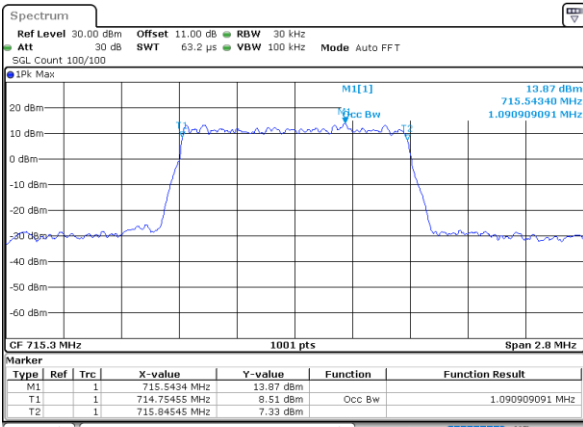

Date: 17\_AUG.2020 19:45:17

Middle Channel / 1.4MHz / 64QAM

Date: 17\_AUG.2020 19:36:13

Middle Channel / 3MHz / 64QAM

Date: 17\_AUG.2020 19:46:25

Highest Channel / 1.4MHz / 64QAM

Date: 17\_AUG.2020 19:37:20