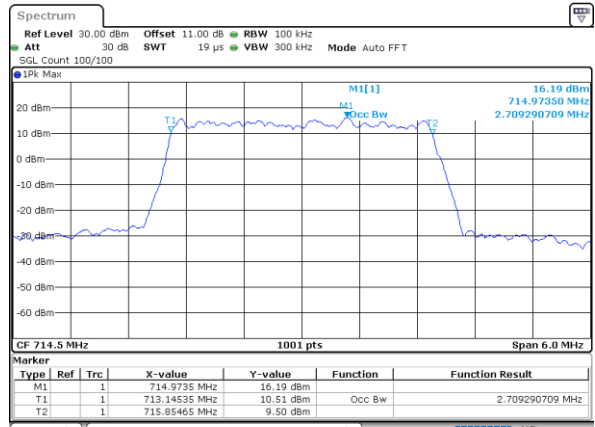

Date: 17\_AUG.2020 19:30:33

Highest Channel / 1.4MHz / QPSK

Date: 17\_AUG.2020 19:32:47

Highest Channel / 1.4MHz / 16QAM

Date: 17\_AUG.2020 19:32:59

LTE Band 12

Lowest Channel / 3MHz / QPSK

Date: 17\_AUG.2020 19:38:29

Lowest Channel / 3MHz / 16QAM

Date: 17\_AUG.2020 19:38:41

Middle Channel / 3MHz / QPSK

Date: 17\_AUG.2020 19:40:57

Middle Channel / 3MHz / 16QAM

Date: 17\_AUG.2020 19:40:46

Highest Channel / 3MHz / QPSK

Date: 17\_AUG.2020 19:43:00

Highest Channel / 3MHz / 16QAM

Date: 17\_AUG.2020 19:43:12

LTE Band 12

Lowest Channel / 5MHz / QPSK

Date: 17\_AUG.2020 19:54:24

Lowest Channel / 5MHz / 16QAM

Date: 17\_AUG.2020 19:54:36

Middle Channel / 5MHz / QPSK