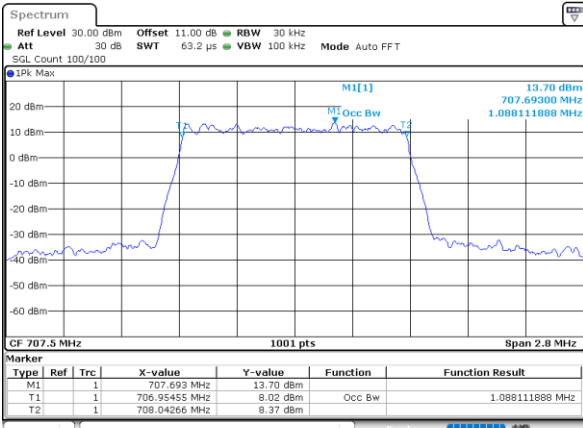

Middle Channel / 1.4MHz / 64QAM

Date: 17_AUG.2020 19:36:13