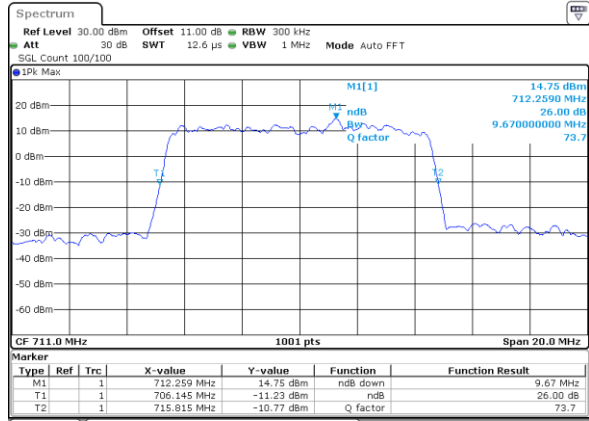

Middle Channel / 10MHz / 256QAM

Date: 19\_AUG.2020 10:52:53

Highest Channel / 5MHz / 256QAM

Date: 19\_AUG.2020 10:50:28

Highest Channel / 10MHz / 256QAM

Date: 19\_AUG.2020 10:57:29

**Occupied Bandwidth**

Mode	LTE Band 12 : 99%OBW(MHz)											
BW	1.4MHz		3MHz		5MHz		10MHz		15MHz		20MHz	
Mod.	QPSK	16QAM	QPSK	16QAM	QPSK	16QAM	QPSK	16QAM	QPSK	16QAM	QPSK	16QAM
Lowest CH	1.09	1.09	2.72	2.70	4.48	4.51	9.03	9.03	-	-	-	-
Middle CH	1.10	1.08	2.72	2.74	4.47	4.49	9.03	8.99	-	-	-	-
Highest CH	1.09	1.09	2.72	2.71	4.49	4.50	9.07	8.99	-	-	-	-
Mode	LTE Band 12 : 99%OBW(MHz)											
BW	1.4MHz		3MHz		5MHz		10MHz		15MHz		20MHz	
Mod.	64QAM	256QAM	64QAM	256QAM	64QAM	256QAM	64QAM	256QAM	64QAM	256QAM	64QAM	256QAM
Lowest CH	1.09	1.08	2.72	2.71	4.48	4.49	9.07	9.05	-	-	-	-
Middle CH	1.09	1.08	2.72	2.73	4.47	4.48	9.07	8.97	-	-	-	-
Highest CH	1.09	1.08	2.71	2.72	4.54	4.48	9.03	9.01	-	-	-	-

LTE Band 12

Lowest Channel / 1.4MHz / QPSK

Date: 17\_AUG.2020 19:28:16

Lowest Channel / 1.4MHz / 16QAM

Date: 17\_AUG.2020 19:28:28

Middle Channel / 1.4MHz / QPSK

Date: 17\_AUG.2020 19:30:44

Middle Channel / 1.4MHz / 16QAM

Date: 17\_AUG.2020 19:30:33

Highest Channel / 1.4MHz / QPSK

Date: 17\_AUG.2020 19:32:47

Highest Channel / 1.4MHz / 16QAM

Date: 17\_AUG.2020 19:32:59

LTE Band 12

Lowest Channel / 3MHz / QPSK

Date: 17\_AUG.2020 19:38:29