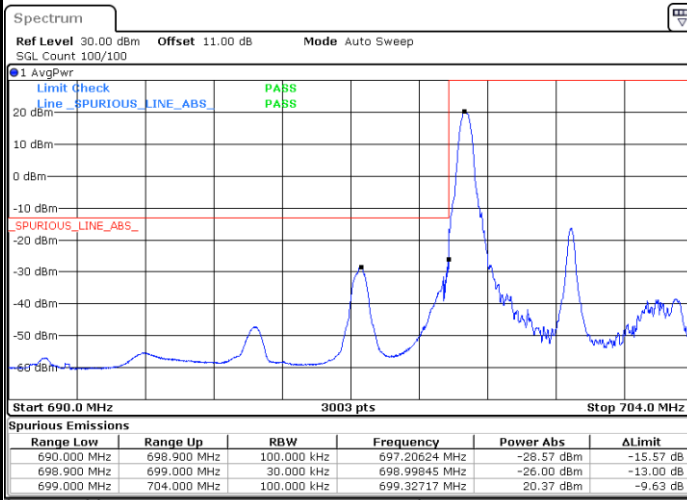

Lowest Band Edge / Full RB

Highest Band Edge / Full RB

LTE Band 12 / 3MHz / 64QAM

Lowest Band Edge / 1 RB

Date: 17.AUG.2020 19:23:23

Highest Band Edge / 1 RB

Date: 17.AUG.2020 19:25:22

Lowest Band Edge / Full RB

Date: 17.AUG.2020 19:22:23

Highest Band Edge / Full RB

Date: 17.AUG.2020 19:24:23

LTE Band 12 / 3MHz / 256QAM

Lowest Band Edge / 1 RB

Highest Band Edge / 1 RB

Lowest Band Edge / Full RB

Highest Band Edge / Full RB

LTE Band 12 / 5MHz / QPSK

Lowest Band Edge / 1 RB

Date: 17.AUG.2020 19:57:19

Highest Band Edge / 1 RB

Date: 17.AUG.2020 20:03:34

Lowest Band Edge / Full RB

Date: 17.AUG.2020 19:55:34

Highest Band Edge / Full RB