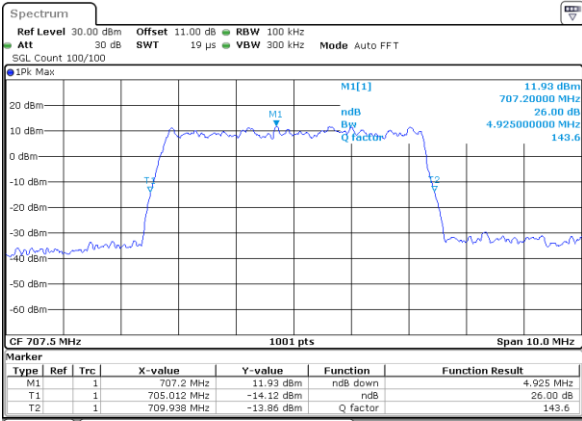

Date: 19\_AUG.2020 10:44:15

LTE Band 12

Lowest Channel / 5MHz / 256QAM

Date: 19\_AUG.2020 10:48:14

Lowest Channel / 10MHz / 256QAM

Date: 19\_AUG.2020 10:54:39

Middle Channel / 5MHz / 256QAM

Date: 19\_AUG.2020 10:46:55

Middle Channel / 10MHz / 256QAM

Date: 19\_AUG.2020 10:52:53

Highest Channel / 5MHz / 256QAM

Date: 19\_AUG.2020 10:50:28

Highest Channel / 10MHz / 256QAM

Date: 19\_AUG.2020 10:57:29

**Occupied Bandwidth**

Mode	LTE Band 12 : 99%OBW(MHz)											
BW	1.4MHz		3MHz		5MHz		10MHz		15MHz		20MHz	
Mod.	QPSK	16QAM	QPSK	16QAM	QPSK	16QAM	QPSK	16QAM	QPSK	16QAM	QPSK	16QAM
Lowest CH	1.09	1.09	2.72	2.70	4.48	4.51	9.03	9.03	-	-	-	-
Middle CH	1.10	1.08	2.72	2.74	4.47	4.49	9.03	8.99	-	-	-	-
Highest CH	1.09	1.09	2.72	2.71	4.49	4.50	9.07	8.99	-	-	-	-
Mode	LTE Band 12 : 99%OBW(MHz)											
BW	1.4MHz		3MHz		5MHz		10MHz		15MHz		20MHz	
Mod.	64QAM	256QAM	64QAM	256QAM	64QAM	256QAM	64QAM	256QAM	64QAM	256QAM	64QAM	256QAM
Lowest CH	1.09	1.08	2.72	2.71	4.48	4.49	9.07	9.05	-	-	-	-
Middle CH	1.09	1.08	2.72	2.73	4.47	4.48	9.07	8.97	-	-	-	-
Highest CH	1.09	1.08	2.71	2.72	4.54	4.48	9.03	9.01	-	-	-	-