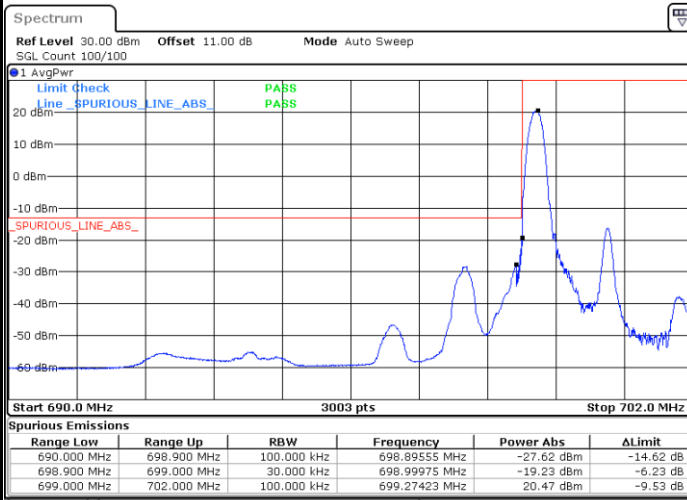

Date: 17.AUG.2020 19:10:24

Highest Band Edge / Full RB

Date: 17.AUG.2020 19:12:24

LTE Band 12 / 1.4MHz / 256QAM

Lowest Band Edge / 1 RB

Date: 19.AUG.2020 09:57:55

Highest Band Edge / 1 RB

Date: 19.AUG.2020 10:00:50

Lowest Band Edge / Full RB

Date: 19.AUG.2020 09:56:53

Highest Band Edge / Full RB

Date: 19.AUG.2020 09:59:34

LTE Band 12 / 3MHz / QPSK

Lowest Band Edge / 1RB

Date: 17.AUG.2020 19:17:24

Highest Band Edge / 1 RB

Date: 17.AUG.2020 19:21:23

Lowest Band Edge / Full RB

Date: 17.AUG.2020 19:14:24

Highest Band Edge / Full RB

Date: 17.AUG.2020 19:18:24

LTE Band 12 / 3MHz / 16QAM

Lowest Band Edge / 1 RB

Highest Band Edge / 1 RB