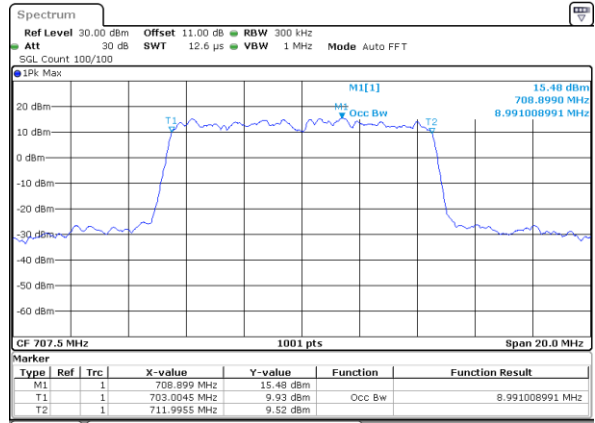

Lowest Channel / 10MHz / QPSK

Date: 17\_AUG.2020 20:05:51

Lowest Channel / 10MHz / 16QAM

Date: 17\_AUG.2020 20:06:03

Middle Channel / 10MHz / QPSK

Date: 17\_AUG.2020 20:10:39

Middle Channel / 10MHz / 16QAM

Date: 17\_AUG.2020 20:10:27

Highest Channel / 10MHz / QPSK

Date: 17\_AUG.2020 20:12:42

Highest Channel / 10MHz / 16QAM

Date: 17\_AUG.2020 20:12:53

LTE Band 12

Lowest Channel / 1.4MHz / 64QAM

Date: 17\_AUG.2020 19:35:04

Lowest Channel / 3MHz / 64QAM