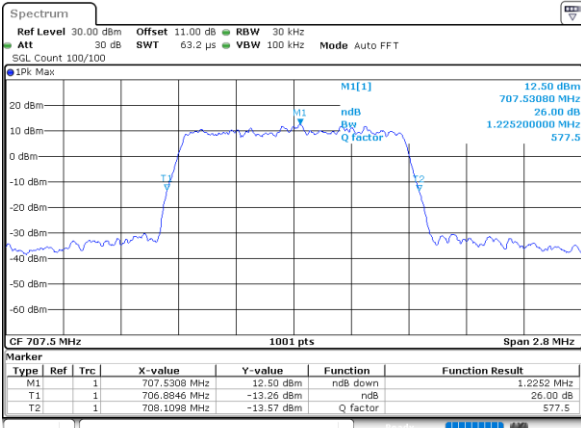

Middle Channel / 1.4MHz / 256QAM

Date: 19_AUG.2020 09:54:21