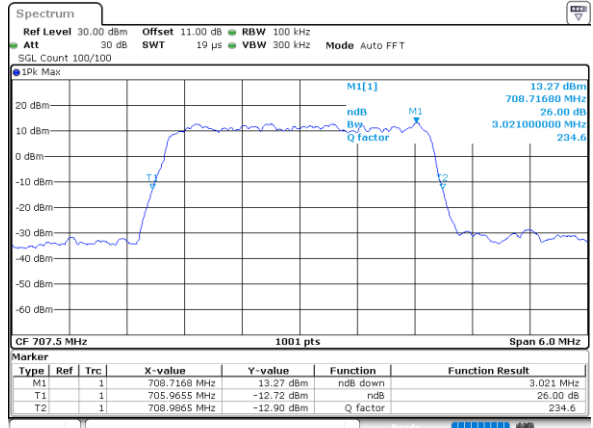

Middle Channel / 3MHz / 256QAM

Date: 19_AUG.2020 10:38:18