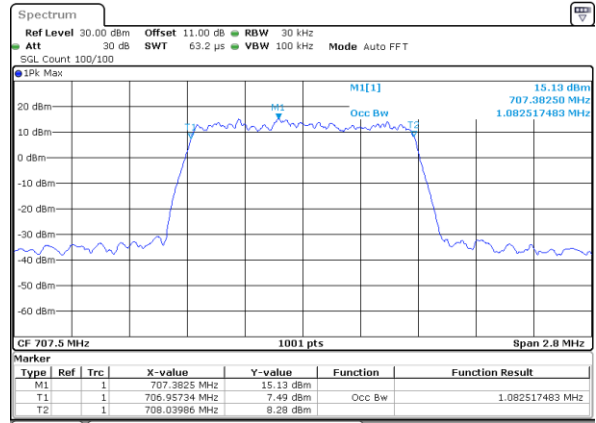

LTE Band 12

Lowest Channel / 1.4MHz / QPSK

Date: 17\_AUG.2020 19:28:16

Lowest Channel / 1.4MHz / 16QAM

Date: 17\_AUG.2020 19:28:28

Middle Channel / 1.4MHz / QPSK

Date: 17\_AUG.2020 19:30:44

Middle Channel / 1.4MHz / 16QAM

Date: 17\_AUG.2020 19:30:33

Highest Channel / 1.4MHz / QPSK

Date: 17\_AUG.2020 19:32:47

Highest Channel / 1.4MHz / 16QAM

Date: 17\_AUG.2020 19:32:59

LTE Band 12

Lowest Channel / 3MHz / QPSK

Date: 17\_AUG.2020 19:38:29