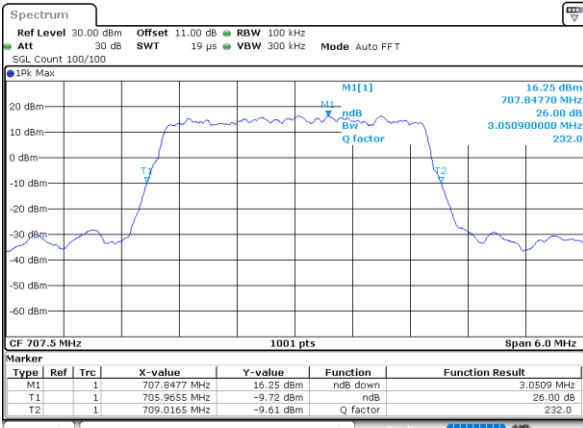

LTE Band 12

Lowest Channel / 3MHz / QPSK

Date: 17\_AUG.2020 19:39:04

Lowest Channel / 3MHz / 16QAM

Date: 17\_AUG.2020 19:38:52

Middle Channel / 3MHz / QPSK

Date: 17\_AUG.2020 19:41:08

Middle Channel / 3MHz / 16QAM

Date: 17\_AUG.2020 19:41:19

Highest Channel / 3MHz / QPSK

Date: 17\_AUG.2020 19:43:35

Highest Channel / 3MHz / 16QAM

Date: 17\_AUG.2020 19:43:23

LTE Band 12

Lowest Channel / 5MHz / QPSK

Date: 17\_AUG.2020 19:54:59