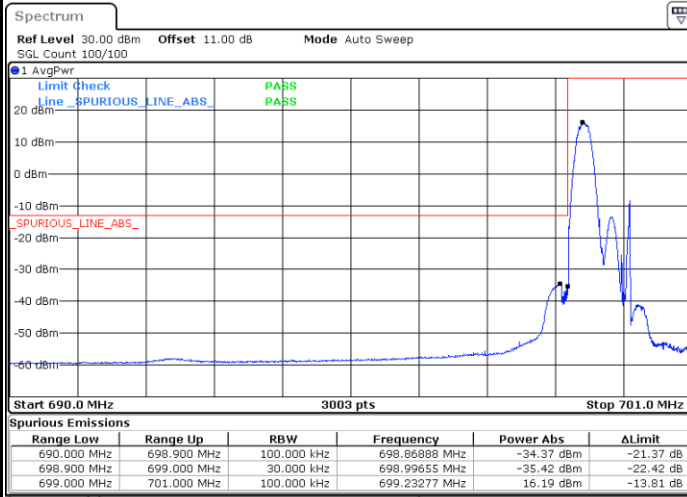

Highest Band Edge / Full RB

Date: 17.AUG.2020 19:07:25

LTE Band 12 / 1.4MHz / 64QAM

Lowest Band Edge / 1 RB

Date: 17.AUG.2020 19:11:24

Highest Band Edge / 1 RB

Date: 17.AUG.2020 19:13:24

Lowest Band Edge / Full RB

Date: 17.AUG.2020 19:10:24

Highest Band Edge / Full RB

Date: 17.AUG.2020 19:12:24

LTE Band 12 / 1.4MHz / 256QAM

Lowest Band Edge / 1 RB

Date: 19.AUG.2020 09:57:55

Highest Band Edge / 1 RB

Date: 19.AUG.2020 10:00:50

Lowest Band Edge / Full RB

Date: 19.AUG.2020 09:56:53

Highest Band Edge / Full RB

Date: 19.AUG.2020 09:59:34

LTE Band 12 / 3MHz / QPSK

Lowest Band Edge / 1RB

Date: 17.AUG.2020 19:17:24

Highest Band Edge / 1 RB

Date: 17.AUG.2020 19:21:23

Lowest Band Edge / Full RB

Date: 17.AUG.2020 19:14:24

Highest Band Edge / Full RB

Date: 17.AUG.2020 19:18:24

LTE Band 12 / 3MHz / 16QAM

Lowest Band Edge / 1 RB

Highest Band Edge / 1 RB