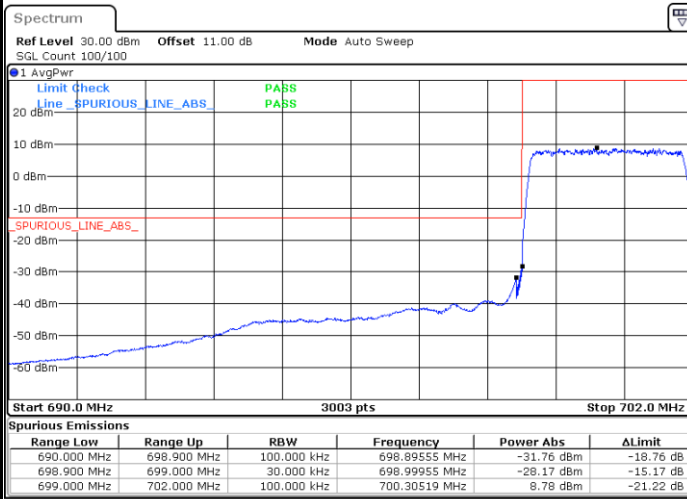

Date: 17.AUG.2020 19:10:24

Highest Band Edge / Full RB

Date: 17.AUG.2020 19:12:24

LTE Band 12 / 1.4MHz / 256QAM

Lowest Band Edge / 1 RB

Date: 19.AUG.2020 09:57:55

Highest Band Edge / 1 RB

Date: 19.AUG.2020 10:00:50

Lowest Band Edge / Full RB

Date: 19.AUG.2020 09:56:53

Highest Band Edge / Full RB

Date: 19.AUG.2020 09:59:34

LTE Band 12 / 3MHz / QPSK

Lowest Band Edge / 1RB

Date: 17.AUG.2020 19:17:24

Highest Band Edge / 1 RB

Date: 17.AUG.2020 19:21:23

Lowest Band Edge / Full RB

Date: 17.AUG.2020 19:14:24

Highest Band Edge / Full RB

Date: 17.AUG.2020 19:18:24

LTE Band 12 / 3MHz / 16QAM

Lowest Band Edge / 1 RB

Highest Band Edge / 1 RB

Lowest Band Edge / Full RB

Highest Band Edge / Full RB

LTE Band 12 / 3MHz / 64QAM

Lowest Band Edge / 1 RB

Date: 17.AUG.2020 19:23:23

Highest Band Edge / 1 RB

Date: 17.AUG.2020 19:25:22

Lowest Band Edge / Full RB