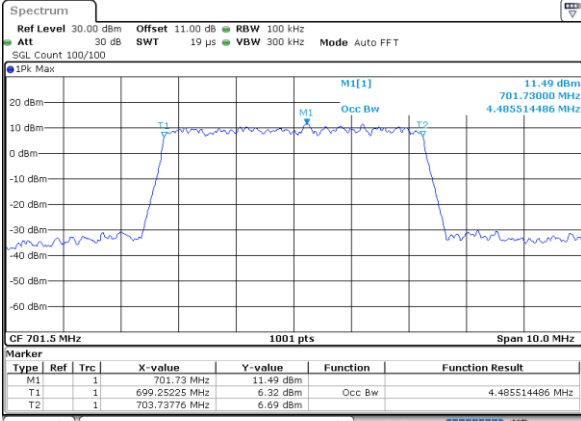

Date: 19\_AUG.2020 10:38:11

Highest Channel / 1.4MHz / 256QAM

Date: 19\_AUG.2020 09:58:43

Highest Channel / 3MHz / 256QAM

Date: 19\_AUG.2020 10:44:09

LTE Band 12

Lowest Channel / 5MHz / 256QAM

Date: 19\_AUG.2020 10:48:07