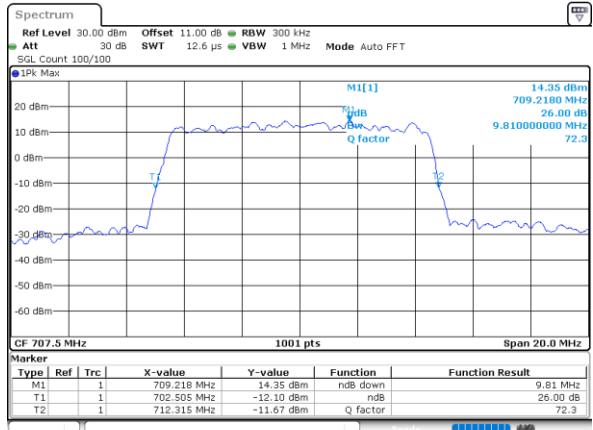

Lowest Channel / 10MHz / 64QAM

Date: 17\_AUG.2020 20:17:30

Middle Channel / 5MHz / 64QAM

Date: 17\_AUG.2020 19:51:10

Middle Channel / 10MHz / 64QAM

Date: 17\_AUG.2020 20:19:47

Highest Channel / 5MHz / 64QAM

Date: 17\_AUG.2020 19:52:18

Highest Channel / 10MHz / 64QAM

Date: 17\_AUG.2020 20:20:55

LTE Band 12

Lowest Channel / 1.4MHz / 256QAM

Date: 19\_AUG.2020 09:56:13

Lowest Channel / 3MHz / 256QAM

Date: 19\_AUG.2020 10:40:30