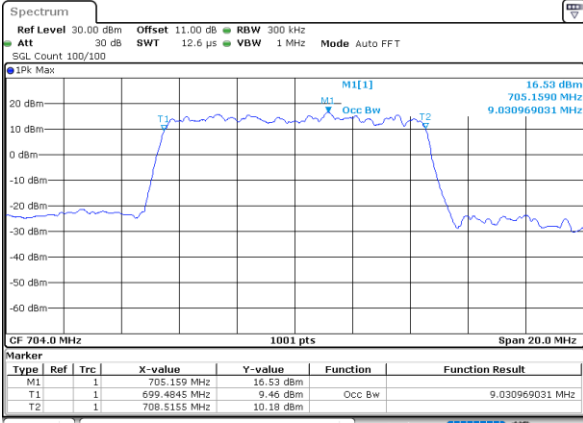

LTE Band 12

Lowest Channel / 10MHz / QPSK

Date: 17_AUG.2020 20:05:51