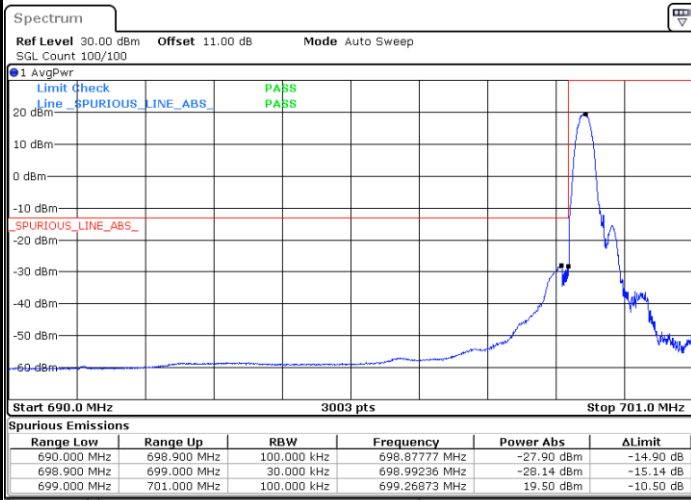

Date: 19\_AUG.2020 10:50:22

Highest Channel / 10MHz / 256QAM

Date: 19\_AUG.2020 10:57:23

# Conducted Band Edge

LTE Band 12 / 1.4MHz / 16QAM

Lowest Band Edge / 1 RB

Date: 17.AUG.2020 19:04:25

Highest Band Edge / 1 RB

Date: 17.AUG.2020 19:08:24

Lowest Band Edge / Full RB

Date: 17.AUG.2020 19:03:25

Highest Band Edge / Full RB

Date: 17.AUG.2020 19:07:25

LTE Band 12 / 1.4MHz / 64QAM

Lowest Band Edge / 1 RB

Date: 17.AUG.2020 19:11:24

Highest Band Edge / 1 RB

Date: 17.AUG.2020 19:13:24

Lowest Band Edge / Full RB