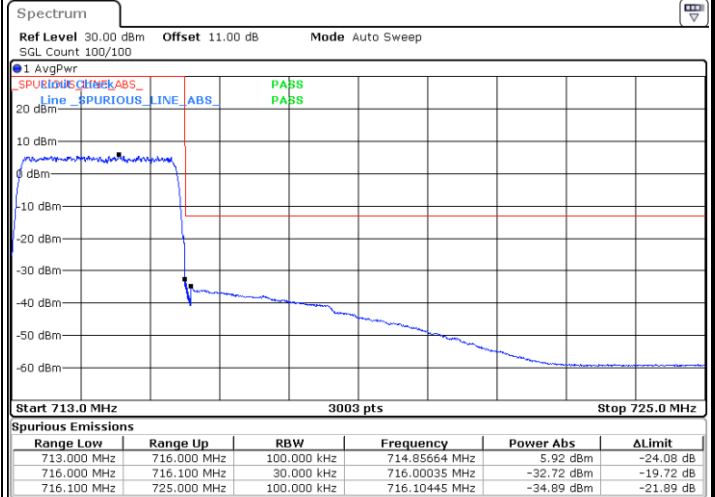

Lowest Band Edge / Full RB

Highest Band Edge / Full RB

LTE Band 12 / 3MHz / 64QAM

Lowest Band Edge / 1 RB

Date: 17.AUG.2020 19:23:23

Highest Band Edge / 1 RB

Date: 17.AUG.2020 19:25:22

Lowest Band Edge / Full RB

Date: 17.AUG.2020 19:22:23

Highest Band Edge / Full RB

Date: 17.AUG.2020 19:24:23

LTE Band 12 / 3MHz / 256QAM

Lowest Band Edge / 1 RB

Highest Band Edge / 1 RB

Lowest Band Edge / Full RB

Highest Band Edge / Full RB

LTE Band 12 / 5MHz / QPSK

Lowest Band Edge / 1 RB

Date: 17.AUG.2020 19:57:19

Highest Band Edge / 1 RB

Date: 17.AUG.2020 20:03:34

Lowest Band Edge / Full RB

Date: 17.AUG.2020 19:55:34

Highest Band Edge / Full RB