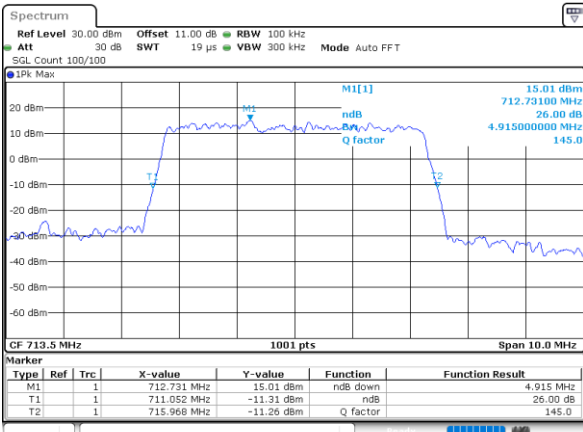

Lowest Channel / 5MHz / 16QAM

Date: 17\_AUG.2020 19:54:48

Middle Channel / 5MHz / QPSK

Date: 17\_AUG.2020 19:59:23

Middle Channel / 5MHz / 16QAM

Date: 17\_AUG.2020 19:59:34

Highest Channel / 5MHz / QPSK

Date: 17\_AUG.2020 20:01:50