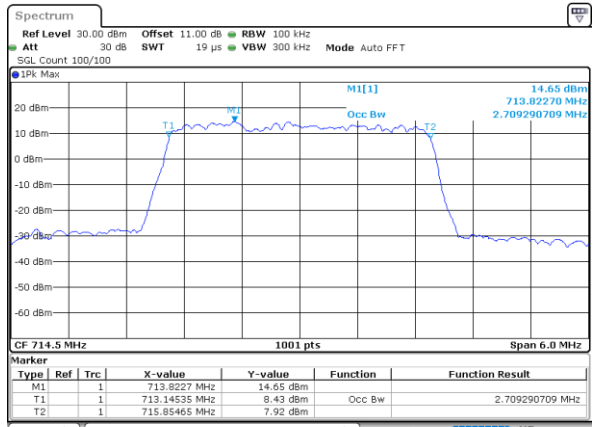

Highest Channel / 10MHz / QPSK

Date: 17\_AUG.2020 20:12:42

Highest Channel / 10MHz / 16QAM

Date: 17\_AUG.2020 20:12:53

LTE Band 12

Lowest Channel / 1.4MHz / 64QAM

Date: 17\_AUG.2020 19:35:04

Lowest Channel / 3MHz / 64QAM

Date: 17\_AUG.2020 19:45:17

Middle Channel / 1.4MHz / 64QAM

Date: 17\_AUG.2020 19:36:13

Middle Channel / 3MHz / 64QAM

Date: 17\_AUG.2020 19:46:25

Highest Channel / 1.4MHz / 64QAM

Date: 17\_AUG.2020 19:37:20

Highest Channel / 3MHz / 64QAM

Date: 17\_AUG.2020 19:47:32

LTE Band 12

Lowest Channel / 5MHz / 64QAM

Date: 17\_AUG.2020 19:48:41

Lowest Channel / 10MHz / 64QAM

Date: 17\_AUG.2020 20:17:18

Middle Channel / 5MHz / 64QAM