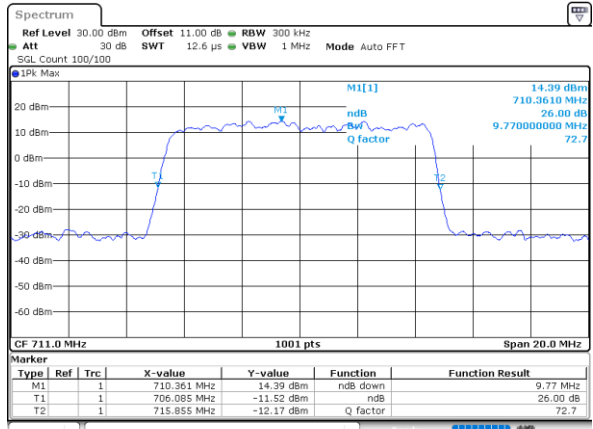

Highest Channel / 10MHz / 64QAM

Date: 17_AUG.2020 20:20:55