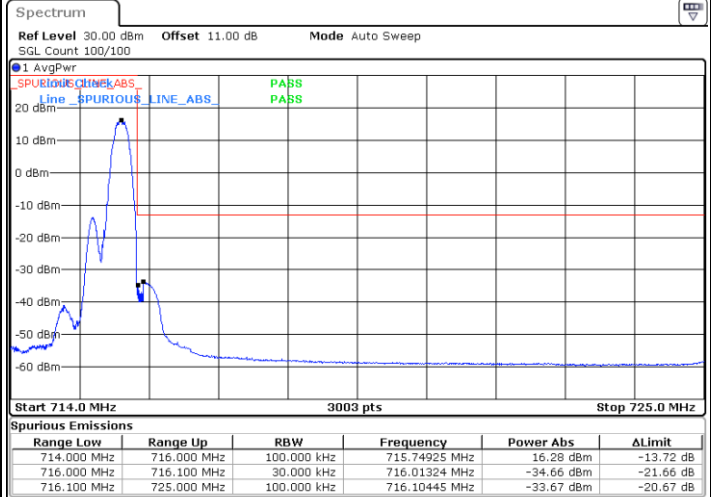

Highest Band Edge / Full RB

Date: 17.AUG.2020 19:07:25

LTE Band 12 / 1.4MHz / 64QAM

Lowest Band Edge / 1 RB

Date: 17.AUG.2020 19:11:24

Highest Band Edge / 1 RB

Date: 17.AUG.2020 19:13:24

Lowest Band Edge / Full RB

Date: 17.AUG.2020 19:10:24

Highest Band Edge / Full RB

Date: 17.AUG.2020 19:12:24

LTE Band 12 / 1.4MHz / 256QAM

Lowest Band Edge / 1 RB

Date: 19.AUG.2020 09:57:55

Highest Band Edge / 1 RB

Date: 19.AUG.2020 10:00:50

Lowest Band Edge / Full RB

Date: 19.AUG.2020 09:56:53

Highest Band Edge / Full RB

Date: 19.AUG.2020 09:59:34

LTE Band 12 / 3MHz / QPSK

Lowest Band Edge / 1RB

Date: 17.AUG.2020 19:17:24

Highest Band Edge / 1 RB

Date: 17.AUG.2020 19:21:23

Lowest Band Edge / Full RB

Date: 17.AUG.2020 19:14:24

Highest Band Edge / Full RB

Date: 17.AUG.2020 19:18:24

LTE Band 12 / 3MHz / 16QAM

Lowest Band Edge / 1 RB

Highest Band Edge / 1 RB