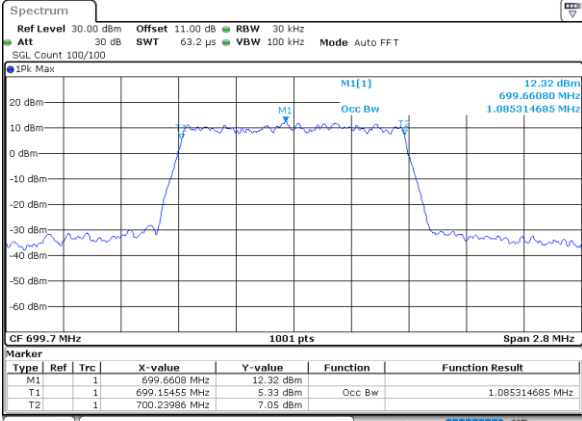

LTE Band 12

Lowest Channel / 1.4MHz / 256QAM

Date: 19_AUG.2020 09:56:06