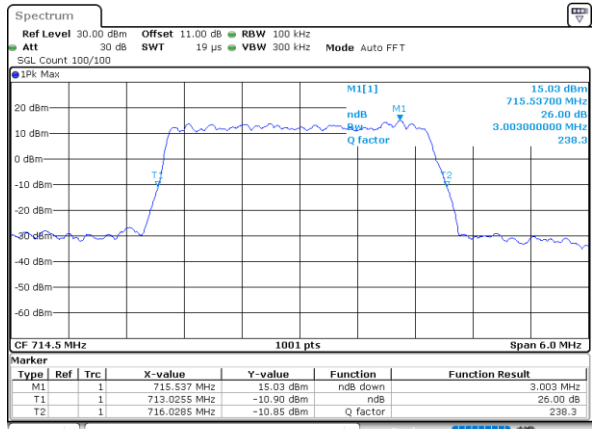

Lowest Channel / 1.4MHz / 64QAM

Date: 17\_AUG.2020 19:35:16

Lowest Channel / 3MHz / 64QAM

Date: 17\_AUG.2020 19:45:29

Middle Channel / 1.4MHz / 64QAM

Date: 17\_AUG.2020 19:36:24

Middle Channel / 3MHz / 64QAM

Date: 17\_AUG.2020 19:46:36

Highest Channel / 1.4MHz / 64QAM

Date: 17\_AUG.2020 19:37:33

Highest Channel / 3MHz / 64QAM

Date: 17\_AUG.2020 19:47:44

LTE Band 12

Lowest Channel / 5MHz / 64QAM

Date: 17\_AUG.2020 19:48:53