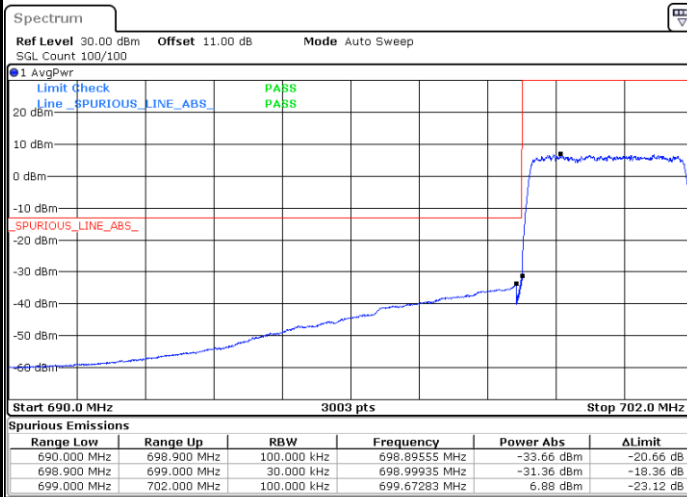

Date: 17.AUG.2020 19:21:23

Lowest Band Edge / Full RB

Date: 17.AUG.2020 19:14:24

Highest Band Edge / Full RB

Date: 17.AUG.2020 19:18:24

LTE Band 12 / 3MHz / 16QAM

Lowest Band Edge / 1 RB

Highest Band Edge / 1 RB

Lowest Band Edge / Full RB

Highest Band Edge / Full RB

LTE Band 12 / 3MHz / 64QAM

Lowest Band Edge / 1 RB

Date: 17.AUG.2020 19:23:23

Highest Band Edge / 1 RB

Date: 17.AUG.2020 19:25:22

Lowest Band Edge / Full RB

Date: 17.AUG.2020 19:22:23

Highest Band Edge / Full RB

Date: 17.AUG.2020 19:24:23

LTE Band 12 / 3MHz / 256QAM

Lowest Band Edge / 1 RB

Highest Band Edge / 1 RB

Lowest Band Edge / Full RB

Highest Band Edge / Full RB

LTE Band 12 / 5MHz / QPSK

Lowest Band Edge / 1 RB

Date: 17.AUG.2020 19:57:19

Highest Band Edge / 1 RB

Date: 17.AUG.2020 20:03:34

Lowest Band Edge / Full RB

Date: 17.AUG.2020 19:55:34

Highest Band Edge / Full RB