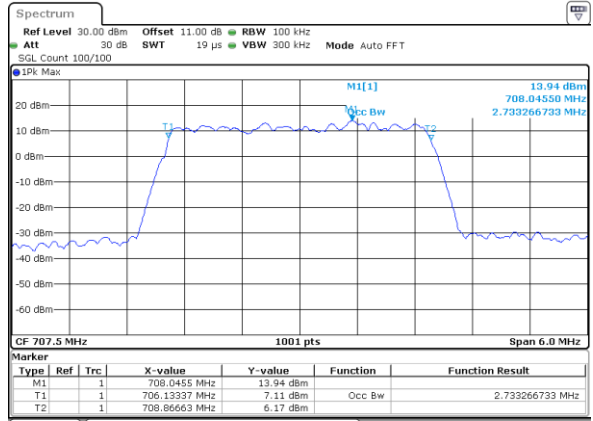

Date: 17\_AUG.2020 19:50:59

Middle Channel / 10MHz / 64QAM

Date: 17\_AUG.2020 20:19:36

Highest Channel / 5MHz / 64QAM

Date: 17\_AUG.2020 19:52:06

Highest Channel / 10MHz / 64QAM

Date: 17\_AUG.2020 20:20:43

LTE Band 12

Lowest Channel / 1.4MHz / 256QAM

Date: 19\_AUG.2020 09:56:06

Lowest Channel / 3MHz / 256QAM

Date: 19\_AUG.2020 10:40:22

Middle Channel / 1.4MHz / 256QAM

Date: 19\_AUG.2020 09:54:10

Middle Channel / 3MHz / 256QAM

Date: 19\_AUG.2020 10:38:11

Highest Channel / 1.4MHz / 256QAM

Date: 19\_AUG.2020 09:58:43

Highest Channel / 3MHz / 256QAM

Date: 19\_AUG.2020 10:44:09

LTE Band 12

Lowest Channel / 5MHz / 256QAM

Date: 19\_AUG.2020 10:48:07