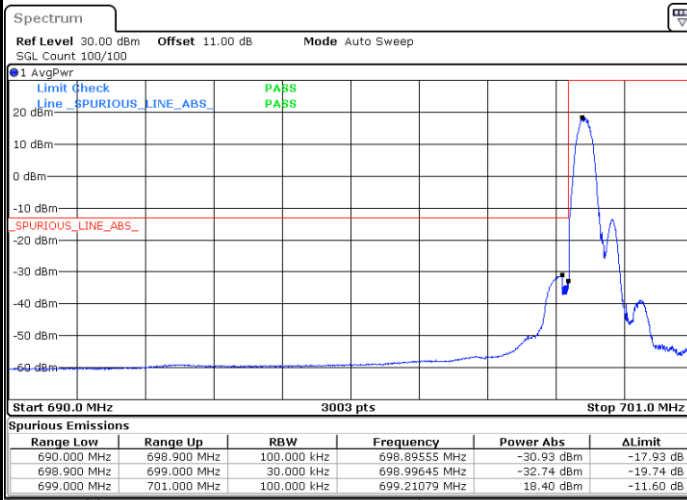

# Conducted Band Edge

LTE Band 12 / 1.4MHz / 16QAM

Lowest Band Edge / 1 RB

Date: 17.AUG.2020 19:04:25

Highest Band Edge / 1 RB

Date: 17.AUG.2020 19:08:24

Lowest Band Edge / Full RB

Date: 17.AUG.2020 19:03:25

Highest Band Edge / Full RB

Date: 17.AUG.2020 19:07:25

LTE Band 12 / 1.4MHz / 64QAM

Lowest Band Edge / 1 RB

Date: 17.AUG.2020 19:11:24

Highest Band Edge / 1 RB

Date: 17.AUG.2020 19:13:24

Lowest Band Edge / Full RB

Date: 17.AUG.2020 19:10:24

Highest Band Edge / Full RB

Date: 17.AUG.2020 19:12:24

LTE Band 12 / 1.4MHz / 256QAM

Lowest Band Edge / 1 RB

Date: 19.AUG.2020 09:57:55

Highest Band Edge / 1 RB

Date: 19.AUG.2020 10:00:50

Lowest Band Edge / Full RB

Date: 19.AUG.2020 09:56:53

Highest Band Edge / Full RB

Date: 19.AUG.2020 09:59:34

LTE Band 12 / 3MHz / QPSK

Lowest Band Edge / 1RB

Date: 17.AUG.2020 19:17:24

Highest Band Edge / 1 RB