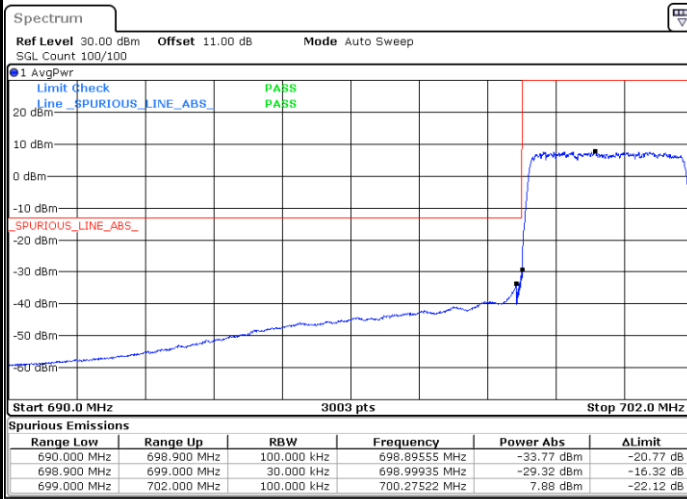

Lowest Band Edge / Full RB

Date: 19.AUG.2020 09:56:53

Highest Band Edge / Full RB

Date: 19.AUG.2020 09:59:34

LTE Band 12 / 3MHz / QPSK

Lowest Band Edge / 1RB

Date: 17.AUG.2020 19:17:24

Highest Band Edge / 1 RB

Date: 17.AUG.2020 19:21:23

Lowest Band Edge / Full RB

Date: 17.AUG.2020 19:14:24

Highest Band Edge / Full RB

Date: 17.AUG.2020 19:18:24

LTE Band 12 / 3MHz / 16QAM

Lowest Band Edge / 1 RB

Highest Band Edge / 1 RB

Lowest Band Edge / Full RB

Highest Band Edge / Full RB

LTE Band 12 / 3MHz / 64QAM

Lowest Band Edge / 1 RB

Date: 17.AUG.2020 19:23:23

Highest Band Edge / 1 RB

Date: 17.AUG.2020 19:25:22

Lowest Band Edge / Full RB

Date: 17.AUG.2020 19:22:23

Highest Band Edge / Full RB

Date: 17.AUG.2020 19:24:23

LTE Band 12 / 3MHz / 256QAM

Lowest Band Edge / 1 RB

Highest Band Edge / 1 RB

Lowest Band Edge / Full RB

Highest Band Edge / Full RB