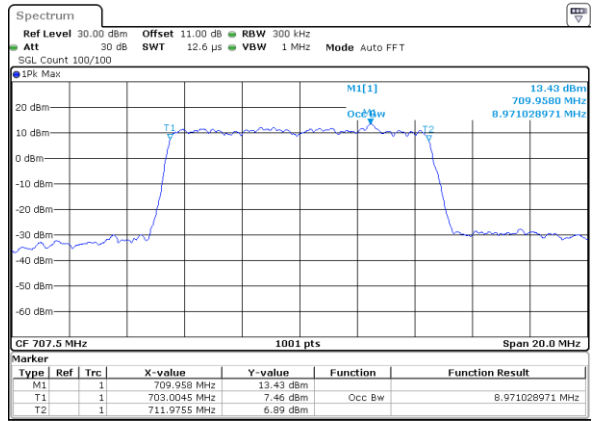

Date: 19\_AUG.2020 10:38:11

Highest Channel / 1.4MHz / 256QAM

Date: 19\_AUG.2020 09:58:43

Highest Channel / 3MHz / 256QAM

Date: 19\_AUG.2020 10:44:09

LTE Band 12

Lowest Channel / 5MHz / 256QAM

Date: 19\_AUG.2020 10:48:07

Lowest Channel / 10MHz / 256QAM

Date: 19\_AUG.2020 10:54:32

Middle Channel / 5MHz / 256QAM

Date: 19\_AUG.2020 10:46:48

Middle Channel / 10MHz / 256QAM

Date: 19\_AUG.2020 10:52:46

Highest Channel / 5MHz / 256QAM

Date: 19\_AUG.2020 10:50:22

Highest Channel / 10MHz / 256QAM

Date: 19\_AUG.2020 10:57:23

# Conducted Band Edge

LTE Band 12 / 1.4MHz / 16QAM

Lowest Band Edge / 1 RB

Date: 17.AUG.2020 19:04:25

Highest Band Edge / 1 RB

Date: 17.AUG.2020 19:08:24

Lowest Band Edge / Full RB

Date: 17.AUG.2020 19:03:25