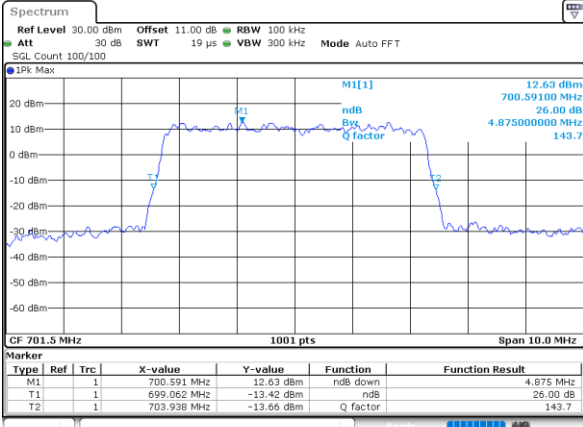

Date: 17\_AUG.2020 19:46:36

Highest Channel / 1.4MHz / 64QAM

Date: 17\_AUG.2020 19:37:33

Highest Channel / 3MHz / 64QAM

Date: 17\_AUG.2020 19:47:44

LTE Band 12

Lowest Channel / 5MHz / 64QAM

Date: 17\_AUG.2020 19:48:53