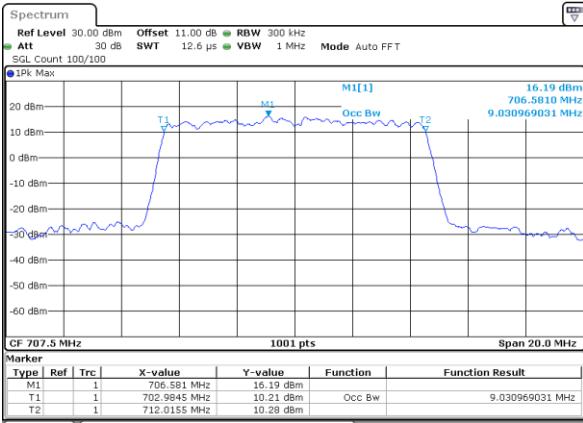

Lowest Channel / 10MHz / QPSK

Date: 17\_AUG.2020 20:05:51

Lowest Channel / 10MHz / 16QAM

Date: 17\_AUG.2020 20:06:03

Middle Channel / 10MHz / QPSK

Date: 17\_AUG.2020 20:10:39

Middle Channel / 10MHz / 16QAM

Date: 17\_AUG.2020 20:10:27

Highest Channel / 10MHz / QPSK

Date: 17\_AUG.2020 20:12:42

Highest Channel / 10MHz / 16QAM

Date: 17\_AUG.2020 20:12:53

LTE Band 12

Lowest Channel / 1.4MHz / 64QAM

Date: 17\_AUG.2020 19:35:04

Lowest Channel / 3MHz / 64QAM