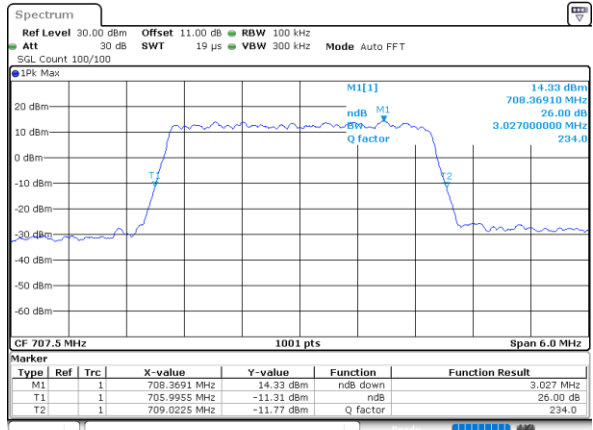

Lowest Channel / 1.4MHz / 64QAM

Date: 17\_AUG.2020 19:35:16

Lowest Channel / 3MHz / 64QAM

Date: 17\_AUG.2020 19:45:29

Middle Channel / 1.4MHz / 64QAM

Date: 17\_AUG.2020 19:36:24

Middle Channel / 3MHz / 64QAM

Date: 17\_AUG.2020 19:46:36

Highest Channel / 1.4MHz / 64QAM

Date: 17\_AUG.2020 19:37:33

Highest Channel / 3MHz / 64QAM

Date: 17\_AUG.2020 19:47:44

LTE Band 12

Lowest Channel / 5MHz / 64QAM

Date: 17\_AUG.2020 19:48:53