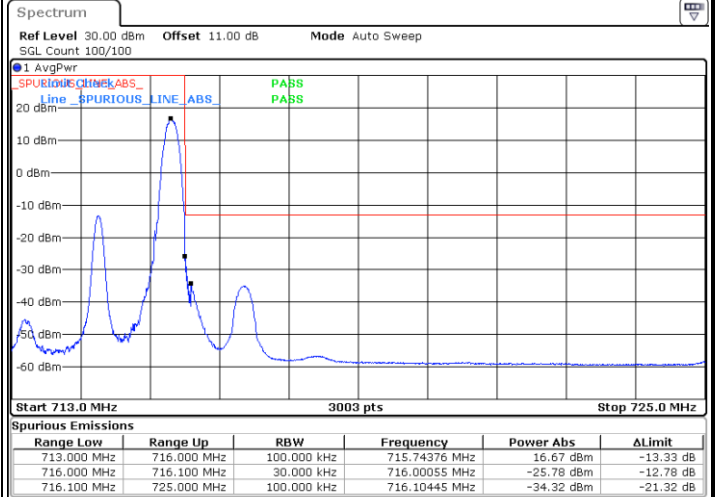

Date: 17.AUG.2020 19:21:23

Lowest Band Edge / Full RB

Date: 17.AUG.2020 19:14:24

Highest Band Edge / Full RB

Date: 17.AUG.2020 19:18:24

LTE Band 12 / 3MHz / 16QAM

Lowest Band Edge / 1 RB

Highest Band Edge / 1 RB

Lowest Band Edge / Full RB

Highest Band Edge / Full RB

LTE Band 12 / 3MHz / 64QAM

Lowest Band Edge / 1 RB

Date: 17.AUG.2020 19:23:23

Highest Band Edge / 1 RB

Date: 17.AUG.2020 19:25:22

Lowest Band Edge / Full RB

Date: 17.AUG.2020 19:22:23

Highest Band Edge / Full RB

Date: 17.AUG.2020 19:24:23

LTE Band 12 / 3MHz / 256QAM

Lowest Band Edge / 1 RB

Highest Band Edge / 1 RB

Lowest Band Edge / Full RB

Highest Band Edge / Full RB

LTE Band 12 / 5MHz / QPSK

Lowest Band Edge / 1 RB

Date: 17.AUG.2020 19:57:19

Highest Band Edge / 1 RB

Date: 17.AUG.2020 20:03:34

Lowest Band Edge / Full RB

Date: 17.AUG.2020 19:55:34

Highest Band Edge / Full RB