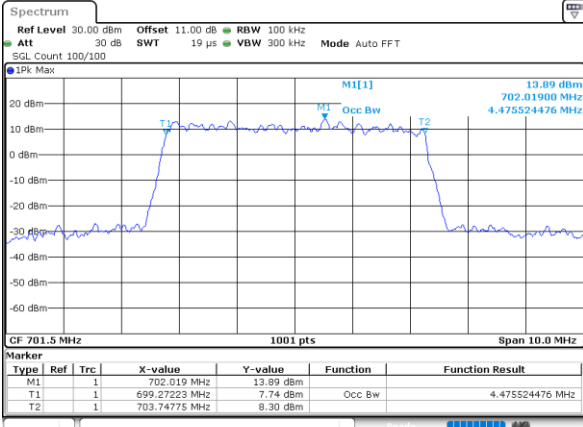

Highest Channel / 3MHz / 64QAM

Date: 17\_AUG.2020 19:47:32

LTE Band 12

Lowest Channel / 5MHz / 64QAM

Date: 17\_AUG.2020 19:48:41

Lowest Channel / 10MHz / 64QAM

Date: 17\_AUG.2020 20:17:18

Middle Channel / 5MHz / 64QAM

Date: 17\_AUG.2020 19:50:59

Middle Channel / 10MHz / 64QAM

Date: 17\_AUG.2020 20:19:36

Highest Channel / 5MHz / 64QAM

Date: 17\_AUG.2020 19:52:06

Highest Channel / 10MHz / 64QAM

Date: 17\_AUG.2020 20:20:43

LTE Band 12