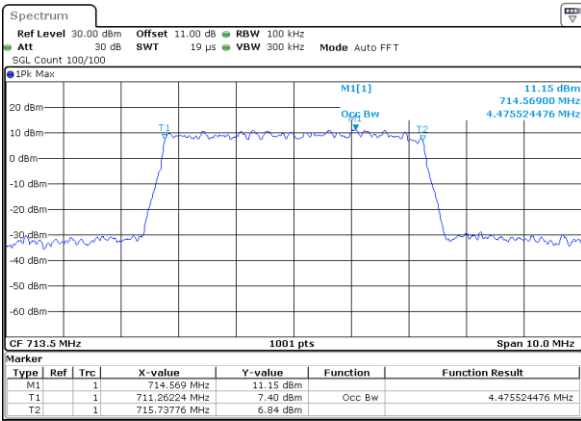

Date: 19\_AUG.2020 10:38:11

Highest Channel / 1.4MHz / 256QAM

Date: 19\_AUG.2020 09:58:43

Highest Channel / 3MHz / 256QAM

Date: 19\_AUG.2020 10:44:09

LTE Band 12

Lowest Channel / 5MHz / 256QAM

Date: 19\_AUG.2020 10:48:07

Lowest Channel / 10MHz / 256QAM

Date: 19\_AUG.2020 10:54:32

Middle Channel / 5MHz / 256QAM

Date: 19\_AUG.2020 10:46:48

Middle Channel / 10MHz / 256QAM

Date: 19\_AUG.2020 10:52:46

Highest Channel / 5MHz / 256QAM

Date: 19\_AUG.2020 10:50:22

Highest Channel / 10MHz / 256QAM

Date: 19\_AUG.2020 10:57:23

# Conducted Band Edge

LTE Band 12 / 1.4MHz / 16QAM

Lowest Band Edge / 1 RB

Date: 17.AUG.2020 19:04:25

Highest Band Edge / 1 RB

Date: 17.AUG.2020 19:08:24

Lowest Band Edge / Full RB

Date: 17.AUG.2020 19:03:25