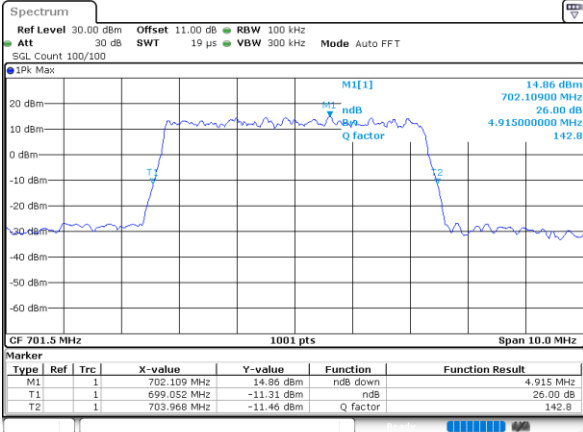

Date: 17\_AUG.2020 19:41:19

Highest Channel / 3MHz / QPSK

Date: 17\_AUG.2020 19:43:35

Highest Channel / 3MHz / 16QAM

Date: 17\_AUG.2020 19:43:23

LTE Band 12

Lowest Channel / 5MHz / QPSK

Date: 17\_AUG.2020 19:54:59