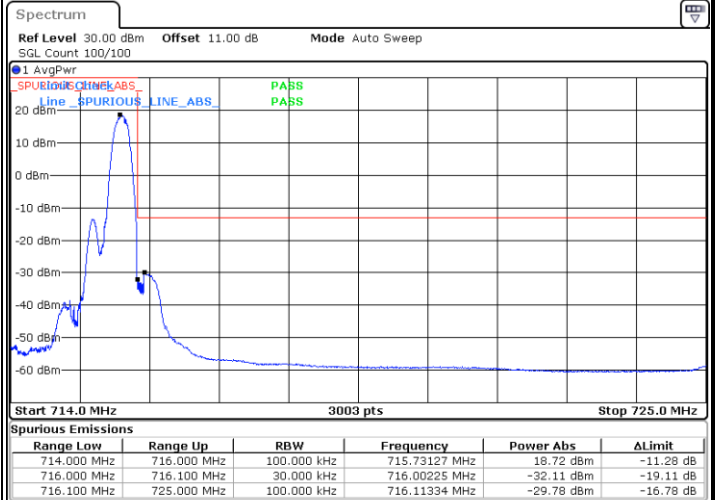

# Conducted Band Edge

LTE Band 12 / 1.4MHz / 16QAM

Lowest Band Edge / 1 RB

Date: 17.AUG.2020 19:04:25

Highest Band Edge / 1 RB

Date: 17.AUG.2020 19:08:24

Lowest Band Edge / Full RB

Date: 17.AUG.2020 19:03:25

Highest Band Edge / Full RB

Date: 17.AUG.2020 19:07:25

LTE Band 12 / 1.4MHz / 64QAM

Lowest Band Edge / 1 RB

Date: 17.AUG.2020 19:11:24

Highest Band Edge / 1 RB

Date: 17.AUG.2020 19:13:24

Lowest Band Edge / Full RB

Date: 17.AUG.2020 19:10:24

Highest Band Edge / Full RB

Date: 17.AUG.2020 19:12:24

LTE Band 12 / 1.4MHz / 256QAM

Lowest Band Edge / 1 RB

Date: 19.AUG.2020 09:57:55

Highest Band Edge / 1 RB

Date: 19.AUG.2020 10:00:50

Lowest Band Edge / Full RB

Date: 19.AUG.2020 09:56:53

Highest Band Edge / Full RB

Date: 19.AUG.2020 09:59:34

LTE Band 12 / 3MHz / QPSK

Lowest Band Edge / 1RB

Date: 17.AUG.2020 19:17:24

Highest Band Edge / 1 RB