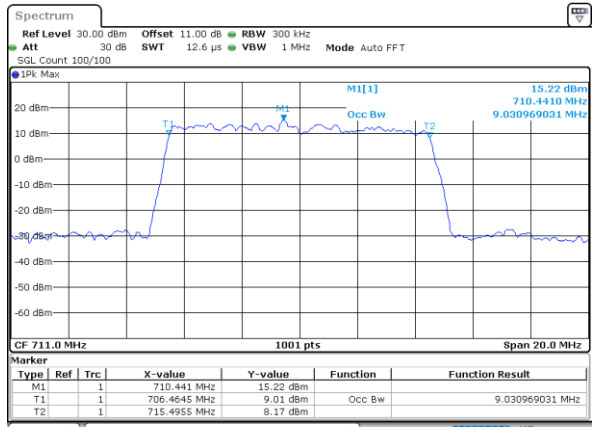

Date: 17\_AUG.2020 19:50:59

Middle Channel / 10MHz / 64QAM

Date: 17\_AUG.2020 20:19:36

Highest Channel / 5MHz / 64QAM

Date: 17\_AUG.2020 19:52:06

Highest Channel / 10MHz / 64QAM

Date: 17\_AUG.2020 20:20:43

LTE Band 12