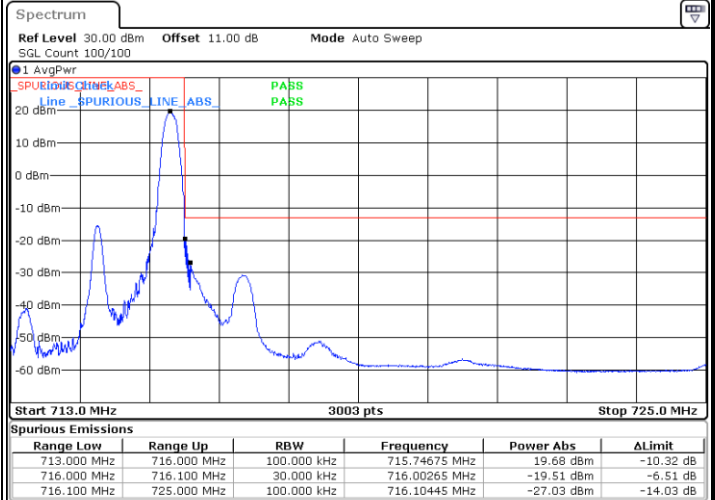

Lowest Band Edge / Full RB

Date: 19.AUG.2020 09:56:53

Highest Band Edge / Full RB

Date: 19.AUG.2020 09:59:34

LTE Band 12 / 3MHz / QPSK

Lowest Band Edge / 1RB

Date: 17.AUG.2020 19:17:24

Highest Band Edge / 1 RB

Date: 17.AUG.2020 19:21:23

Lowest Band Edge / Full RB

Date: 17.AUG.2020 19:14:24

Highest Band Edge / Full RB

Date: 17.AUG.2020 19:18:24

LTE Band 12 / 3MHz / 16QAM

Lowest Band Edge / 1 RB

Highest Band Edge / 1 RB

Lowest Band Edge / Full RB

Highest Band Edge / Full RB

LTE Band 12 / 3MHz / 64QAM

Lowest Band Edge / 1 RB

Date: 17.AUG.2020 19:23:23

Highest Band Edge / 1 RB

Date: 17.AUG.2020 19:25:22

Lowest Band Edge / Full RB

Date: 17.AUG.2020 19:22:23

Highest Band Edge / Full RB

Date: 17.AUG.2020 19:24:23

LTE Band 12 / 3MHz / 256QAM

Lowest Band Edge / 1 RB

Highest Band Edge / 1 RB

Lowest Band Edge / Full RB

Highest Band Edge / Full RB