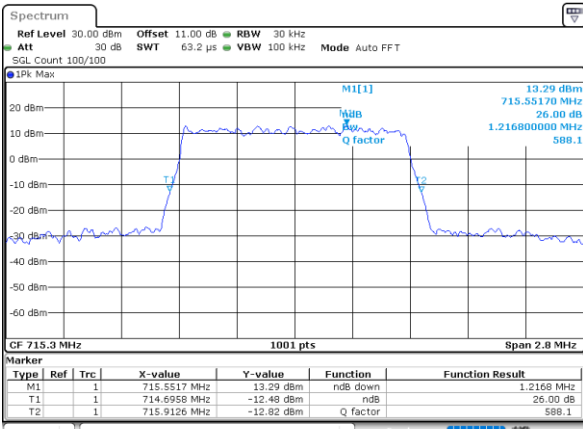

Date: 17\_AUG.2020 19:46:36

Highest Channel / 1.4MHz / 64QAM

Date: 17\_AUG.2020 19:37:33

Highest Channel / 3MHz / 64QAM

Date: 17\_AUG.2020 19:47:44

LTE Band 12

Lowest Channel / 5MHz / 64QAM

Date: 17\_AUG.2020 19:48:53