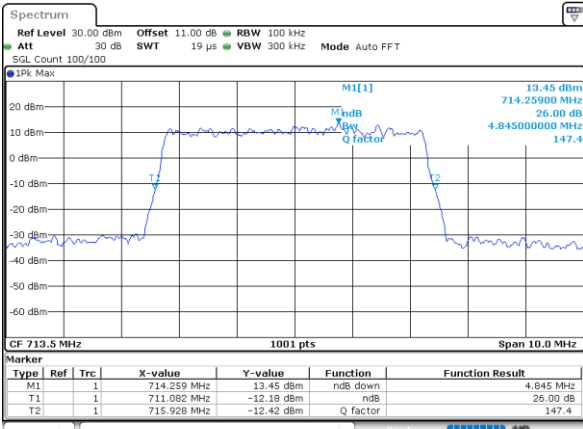

Lowest Channel / 10MHz / 64QAM

Date: 17\_AUG.2020 20:17:30

Middle Channel / 5MHz / 64QAM

Date: 17\_AUG.2020 19:51:10

Middle Channel / 10MHz / 64QAM

Date: 17\_AUG.2020 20:19:47

Highest Channel / 5MHz / 64QAM