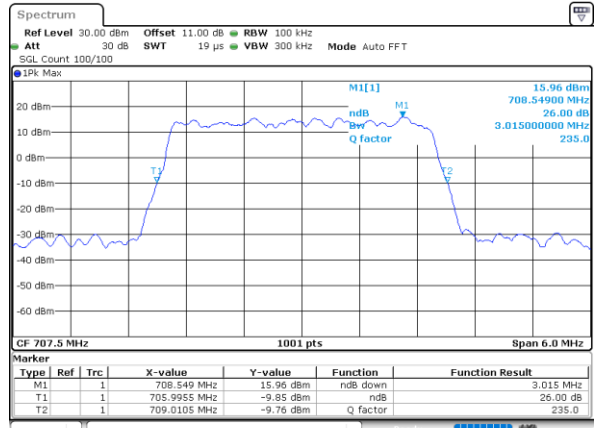

LTE Band 12

Lowest Channel / 3MHz / QPSK

Date: 17\_AUG.2020 19:39:04

Lowest Channel / 3MHz / 16QAM

Date: 17\_AUG.2020 19:38:52

Middle Channel / 3MHz / QPSK

Date: 17\_AUG.2020 19:41:08

Middle Channel / 3MHz / 16QAM

Date: 17\_AUG.2020 19:41:19

Highest Channel / 3MHz / QPSK

Date: 17\_AUG.2020 19:43:35

Highest Channel / 3MHz / 16QAM

Date: 17\_AUG.2020 19:43:23

LTE Band 12

Lowest Channel / 5MHz / QPSK

Date: 17\_AUG.2020 19:54:59