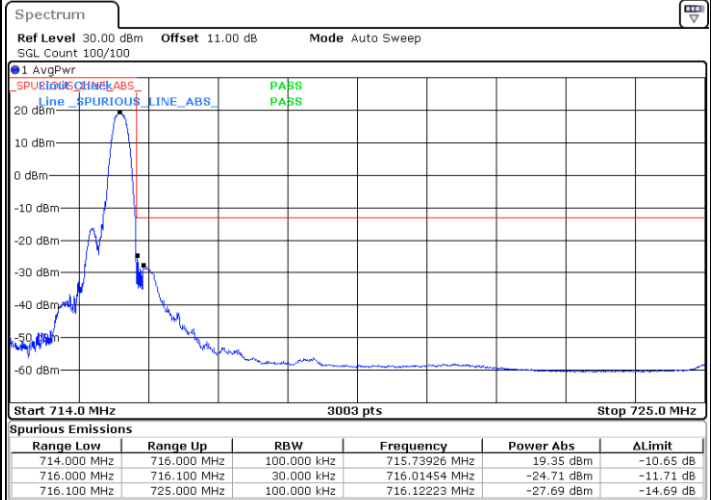

Date: 19\_AUG.2020 10:50:22

Highest Channel / 10MHz / 256QAM

Date: 19\_AUG.2020 10:57:23

# Conducted Band Edge

LTE Band 12 / 1.4MHz / 16QAM

Lowest Band Edge / 1 RB

Date: 17.AUG.2020 19:04:25

Highest Band Edge / 1 RB

Date: 17.AUG.2020 19:08:24

Lowest Band Edge / Full RB

Date: 17.AUG.2020 19:03:25

Highest Band Edge / Full RB

Date: 17.AUG.2020 19:07:25

LTE Band 12 / 1.4MHz / 64QAM

Lowest Band Edge / 1 RB

Date: 17.AUG.2020 19:11:24

Highest Band Edge / 1 RB

Date: 17.AUG.2020 19:13:24

Lowest Band Edge / Full RB

Date: 17.AUG.2020 19:10:24

Highest Band Edge / Full RB

Date: 17.AUG.2020 19:12:24

LTE Band 12 / 1.4MHz / 256QAM

Lowest Band Edge / 1 RB

Date: 19.AUG.2020 09:57:55

Highest Band Edge / 1 RB

Date: 19.AUG.2020 10:00:50