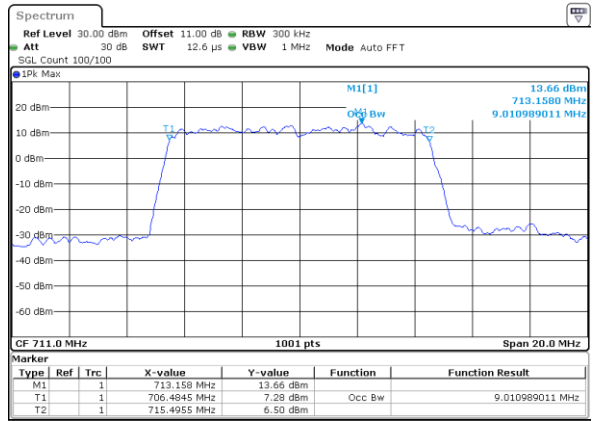

Date: 19\_AUG.2020 10:38:11

Highest Channel / 1.4MHz / 256QAM

Date: 19\_AUG.2020 09:58:43

Highest Channel / 3MHz / 256QAM

Date: 19\_AUG.2020 10:44:09

LTE Band 12

Lowest Channel / 5MHz / 256QAM

Date: 19\_AUG.2020 10:48:07

Lowest Channel / 10MHz / 256QAM

Date: 19\_AUG.2020 10:54:32

Middle Channel / 5MHz / 256QAM

Date: 19\_AUG.2020 10:46:48

Middle Channel / 10MHz / 256QAM

Date: 19\_AUG.2020 10:52:46

Highest Channel / 5MHz / 256QAM

Date: 19\_AUG.2020 10:50:22

Highest Channel / 10MHz / 256QAM

Date: 19\_AUG.2020 10:57:23

# Conducted Band Edge

LTE Band 12 / 1.4MHz / 16QAM

Lowest Band Edge / 1 RB

Date: 17.AUG.2020 19:04:25

Highest Band Edge / 1 RB

Date: 17.AUG.2020 19:08:24

Lowest Band Edge / Full RB

Date: 17.AUG.2020 19:03:25