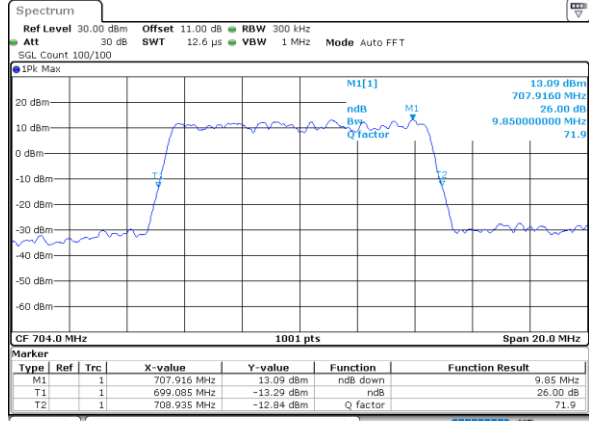

Date: 19\_AUG.2020 10:44:15

LTE Band 12

Lowest Channel / 5MHz / 256QAM

Date: 19\_AUG.2020 10:48:14

Lowest Channel / 10MHz / 256QAM

Date: 19\_AUG.2020 10:54:39

Middle Channel / 5MHz / 256QAM

Date: 19\_AUG.2020 10:46:55

Middle Channel / 10MHz / 256QAM

Date: 19\_AUG.2020 10:52:53

Highest Channel / 5MHz / 256QAM

Date: 19\_AUG.2020 10:50:28

Highest Channel / 10MHz / 256QAM

Date: 19\_AUG.2020 10:57:29

**Occupied Bandwidth**

Mode	LTE Band 12 : 99%OBW(MHz)											
BW	1.4MHz		3MHz		5MHz		10MHz		15MHz		20MHz	
Mod.	QPSK	16QAM	QPSK	16QAM	QPSK	16QAM	QPSK	16QAM	QPSK	16QAM	QPSK	16QAM
Lowest CH	1.09	1.09	2.72	2.70	4.48	4.51	9.03	9.03	-	-	-	-
Middle CH	1.10	1.08	2.72	2.74	4.47	4.49	9.03	8.99	-	-	-	-
Highest CH	1.09	1.09	2.72	2.71	4.49	4.50	9.07	8.99	-	-	-	-
Mode	LTE Band 12 : 99%OBW(MHz)											
BW	1.4MHz		3MHz		5MHz		10MHz		15MHz		20MHz	
Mod.	64QAM	256QAM	64QAM	256QAM	64QAM	256QAM	64QAM	256QAM	64QAM	256QAM	64QAM	256QAM
Lowest CH	1.09	1.08	2.72	2.71	4.48	4.49	9.07	9.05	-	-	-	-
Middle CH	1.09	1.08	2.72	2.73	4.47	4.48	9.07	8.97	-	-	-	-
Highest CH	1.09	1.08	2.71	2.72	4.54	4.48	9.03	9.01	-	-	-	-