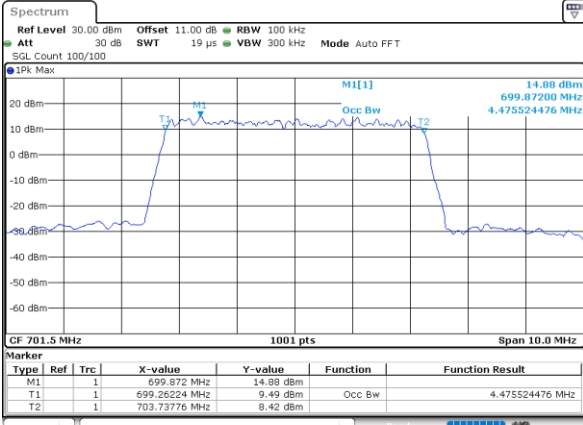

Highest Channel / 3MHz / 16QAM

Date: 17\_AUG.2020 19:43:12

LTE Band 12

Lowest Channel / 5MHz / QPSK

Date: 17\_AUG.2020 19:54:24

Lowest Channel / 5MHz / 16QAM

Date: 17\_AUG.2020 19:54:36

Middle Channel / 5MHz / QPSK