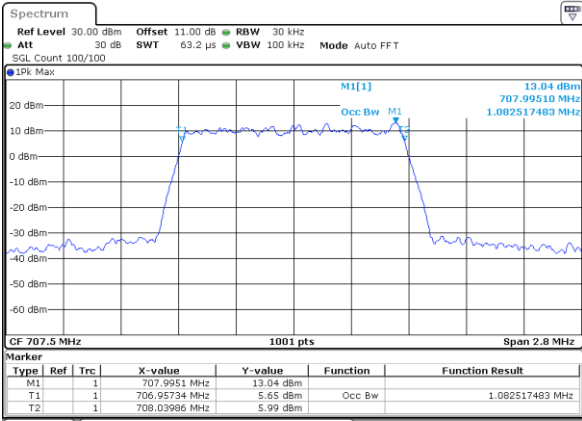

Lowest Channel / 1.4MHz / 256QAM

Date: 19\_AUG.2020 09:56:06

Lowest Channel / 3MHz / 256QAM

Date: 19\_AUG.2020 10:40:22

Middle Channel / 1.4MHz / 256QAM

Date: 19\_AUG.2020 09:54:10

Middle Channel / 3MHz / 256QAM

Date: 19\_AUG.2020 10:38:11

Highest Channel / 1.4MHz / 256QAM

Date: 19\_AUG.2020 09:58:43

Highest Channel / 3MHz / 256QAM

Date: 19\_AUG.2020 10:44:09

LTE Band 12

Lowest Channel / 5MHz / 256QAM

Date: 19\_AUG.2020 10:48:07