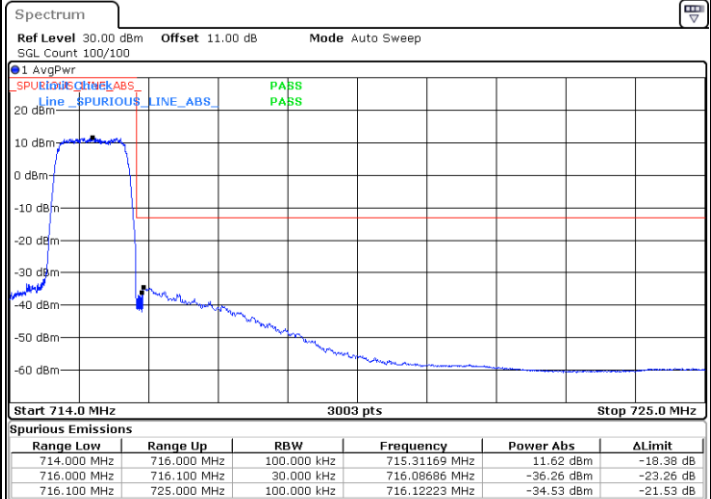

Date: 19\_AUG.2020 10:50:22

Highest Channel / 10MHz / 256QAM

Date: 19\_AUG.2020 10:57:23

# Conducted Band Edge

LTE Band 12 / 1.4MHz / 16QAM

Lowest Band Edge / 1 RB

Date: 17.AUG.2020 19:04:25

Highest Band Edge / 1 RB

Date: 17.AUG.2020 19:08:24

Lowest Band Edge / Full RB

Date: 17.AUG.2020 19:03:25

Highest Band Edge / Full RB

Date: 17.AUG.2020 19:07:25

LTE Band 12 / 1.4MHz / 64QAM

Lowest Band Edge / 1 RB

Date: 17.AUG.2020 19:11:24

Highest Band Edge / 1 RB

Date: 17.AUG.2020 19:13:24

Lowest Band Edge / Full RB

Date: 17.AUG.2020 19:10:24

Highest Band Edge / Full RB

Date: 17.AUG.2020 19:12:24

LTE Band 12 / 1.4MHz / 256QAM

Lowest Band Edge / 1 RB

Date: 19.AUG.2020 09:57:55

Highest Band Edge / 1 RB

Date: 19.AUG.2020 10:00:50