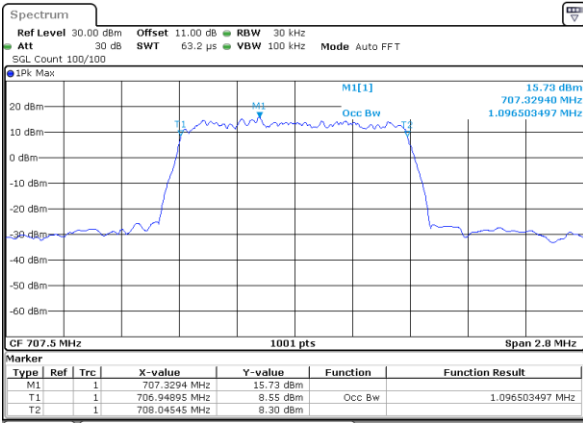

Middle Channel / 10MHz / 256QAM

Date: 19\_AUG.2020 10:52:53

Highest Channel / 5MHz / 256QAM

Date: 19\_AUG.2020 10:50:28

Highest Channel / 10MHz / 256QAM

Date: 19\_AUG.2020 10:57:29

**Occupied Bandwidth**

Mode	LTE Band 12 : 99%OBW(MHz)											
BW	1.4MHz		3MHz		5MHz		10MHz		15MHz		20MHz	
Mod.	QPSK	16QAM	QPSK	16QAM	QPSK	16QAM	QPSK	16QAM	QPSK	16QAM	QPSK	16QAM
Lowest CH	1.09	1.09	2.72	2.70	4.48	4.51	9.03	9.03	-	-	-	-
Middle CH	1.10	1.08	2.72	2.74	4.47	4.49	9.03	8.99	-	-	-	-
Highest CH	1.09	1.09	2.72	2.71	4.49	4.50	9.07	8.99	-	-	-	-
Mode	LTE Band 12 : 99%OBW(MHz)											
BW	1.4MHz		3MHz		5MHz		10MHz		15MHz		20MHz	
Mod.	64QAM	256QAM	64QAM	256QAM	64QAM	256QAM	64QAM	256QAM	64QAM	256QAM	64QAM	256QAM
Lowest CH	1.09	1.08	2.72	2.71	4.48	4.49	9.07	9.05	-	-	-	-
Middle CH	1.09	1.08	2.72	2.73	4.47	4.48	9.07	8.97	-	-	-	-
Highest CH	1.09	1.08	2.71	2.72	4.54	4.48	9.03	9.01	-	-	-	-

LTE Band 12

Lowest Channel / 1.4MHz / QPSK

Date: 17\_AUG.2020 19:28:16

Lowest Channel / 1.4MHz / 16QAM

Date: 17\_AUG.2020 19:28:28

Middle Channel / 1.4MHz / QPSK

Date: 17\_AUG.2020 19:30:44

Middle Channel / 1.4MHz / 16QAM

Date: 17\_AUG.2020 19:30:33

Highest Channel / 1.4MHz / QPSK

Date: 17\_AUG.2020 19:32:47

Highest Channel / 1.4MHz / 16QAM

Date: 17\_AUG.2020 19:32:59

LTE Band 12

Lowest Channel / 3MHz / QPSK

Date: 17\_AUG.2020 19:38:29