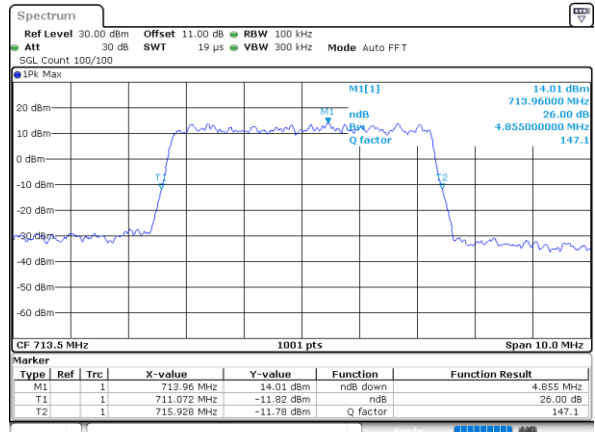

Highest Channel / 5MHz / 16QAM

Date: 17_AUG.2020 20:01:38