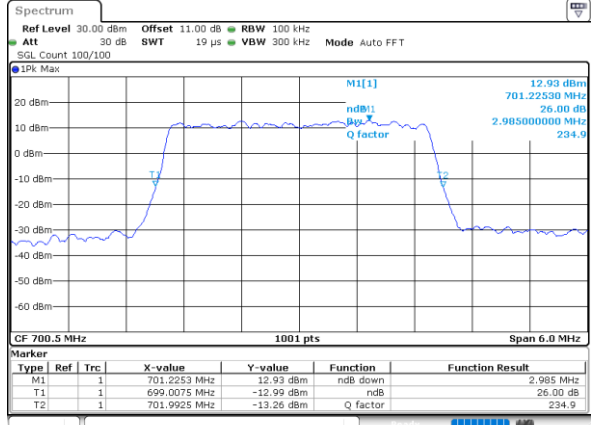

Date: 17\_AUG.2020 19:52:18

Highest Channel / 10MHz / 64QAM

Date: 17\_AUG.2020 20:20:55

LTE Band 12

Lowest Channel / 1.4MHz / 256QAM

Date: 19\_AUG.2020 09:56:13

Lowest Channel / 3MHz / 256QAM

Date: 19\_AUG.2020 10:40:30