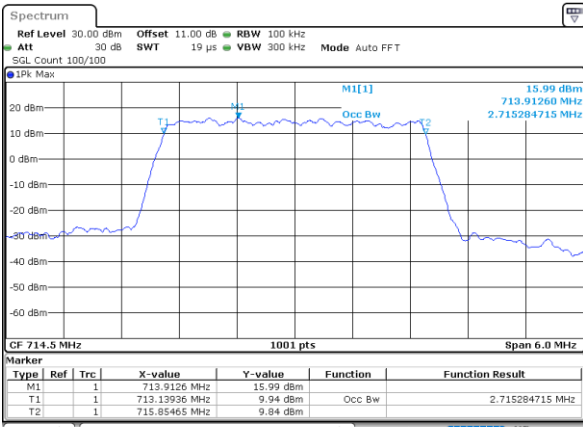

Highest Channel / 3MHz / QPSK

Date: 17_AUG.2020 19:43:00