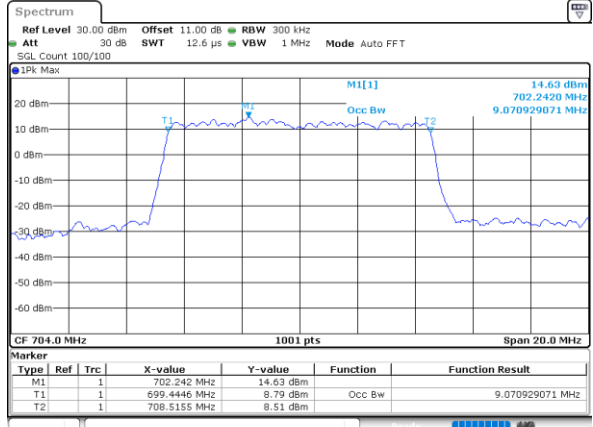

Highest Channel / 3MHz / 64QAM

Date: 17\_AUG.2020 19:47:32

LTE Band 12

Lowest Channel / 5MHz / 64QAM

Date: 17\_AUG.2020 19:48:41

Lowest Channel / 10MHz / 64QAM

Date: 17\_AUG.2020 20:17:18

Middle Channel / 5MHz / 64QAM

Date: 17\_AUG.2020 19:50:59

Middle Channel / 10MHz / 64QAM

Date: 17\_AUG.2020 20:19:36

Highest Channel / 5MHz / 64QAM

Date: 17\_AUG.2020 19:52:06

Highest Channel / 10MHz / 64QAM

Date: 17\_AUG.2020 20:20:43

LTE Band 12