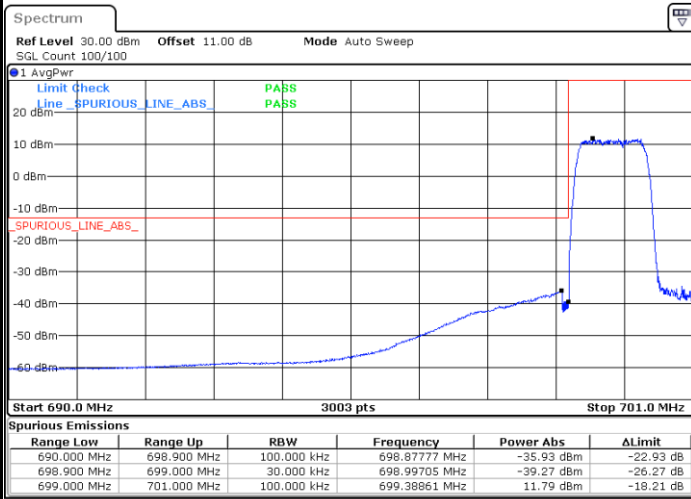

Date: 19\_AUG.2020 10:50:22

Highest Channel / 10MHz / 256QAM

Date: 19\_AUG.2020 10:57:23

# Conducted Band Edge

LTE Band 12 / 1.4MHz / 16QAM

Lowest Band Edge / 1 RB

Date: 17.AUG.2020 19:04:25

Highest Band Edge / 1 RB

Date: 17.AUG.2020 19:08:24

Lowest Band Edge / Full RB

Date: 17.AUG.2020 19:03:25

Highest Band Edge / Full RB

Date: 17.AUG.2020 19:07:25

LTE Band 12 / 1.4MHz / 64QAM

Lowest Band Edge / 1 RB

Date: 17.AUG.2020 19:11:24

Highest Band Edge / 1 RB

Date: 17.AUG.2020 19:13:24

Lowest Band Edge / Full RB

Date: 17.AUG.2020 19:10:24

Highest Band Edge / Full RB

Date: 17.AUG.2020 19:12:24

LTE Band 12 / 1.4MHz / 256QAM

Lowest Band Edge / 1 RB

Date: 19.AUG.2020 09:57:55

Highest Band Edge / 1 RB

Date: 19.AUG.2020 10:00:50