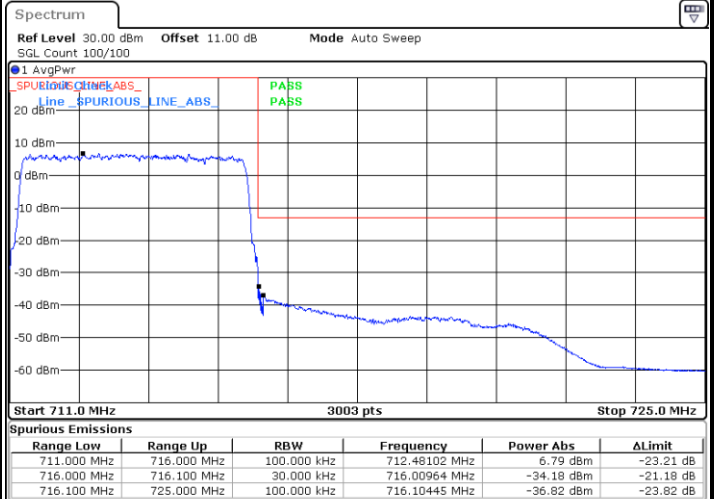

Date: 17.AUG.2020 19:22:23

Highest Band Edge / Full RB

Date: 17.AUG.2020 19:24:23

LTE Band 12 / 3MHz / 256QAM

Lowest Band Edge / 1 RB

Highest Band Edge / 1 RB

Lowest Band Edge / Full RB

Highest Band Edge / Full RB

LTE Band 12 / 5MHz / QPSK

Lowest Band Edge / 1 RB

Date: 17.AUG.2020 19:57:19

Highest Band Edge / 1 RB

Date: 17.AUG.2020 20:03:34

Lowest Band Edge / Full RB

Date: 17.AUG.2020 19:55:34

Highest Band Edge / Full RB