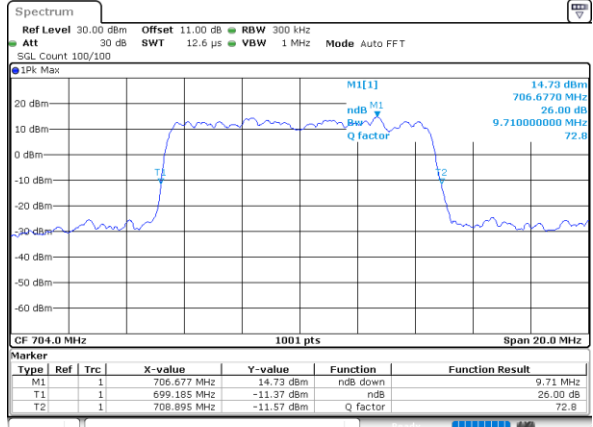

Lowest Channel / 10MHz / 64QAM

Date: 17_AUG.2020 20:17:30