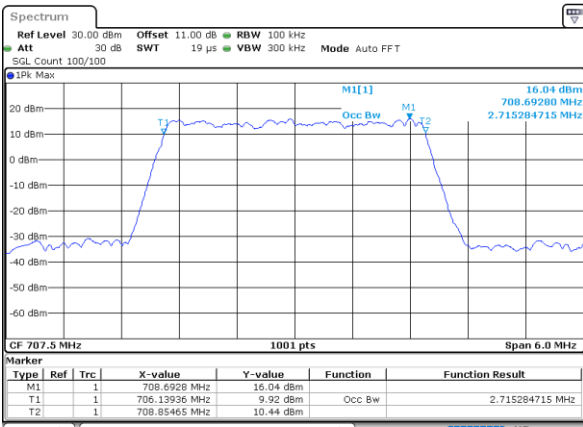

Middle Channel / 3MHz / QPSK

Date: 17_AUG.2020 19:40:57