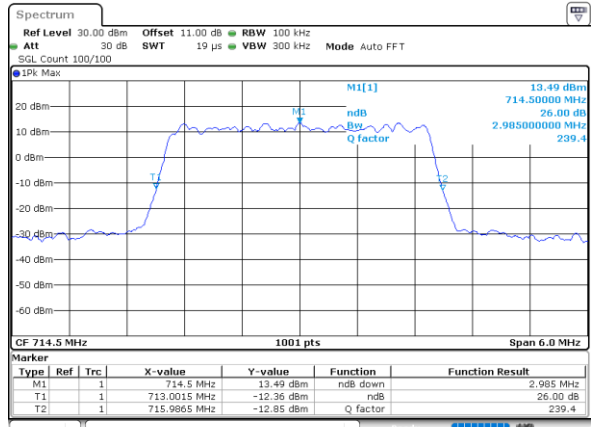

Middle Channel / 1.4MHz / 256QAM

Date: 19\_AUG.2020 09:54:21

Middle Channel / 3MHz / 256QAM

Date: 19\_AUG.2020 10:38:18

Highest Channel / 1.4MHz / 256QAM

Date: 19\_AUG.2020 09:58:50

Highest Channel / 3MHz / 256QAM