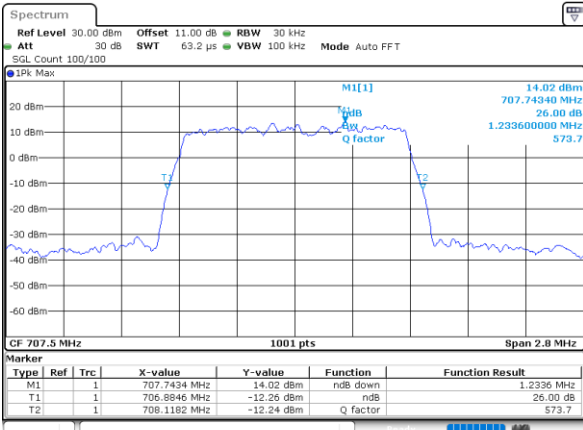

Lowest Channel / 1.4MHz / 64QAM

Date: 17\_AUG.2020 19:35:16

Lowest Channel / 3MHz / 64QAM

Date: 17\_AUG.2020 19:45:29

Middle Channel / 1.4MHz / 64QAM

Date: 17\_AUG.2020 19:36:24

Middle Channel / 3MHz / 64QAM

Date: 17\_AUG.2020 19:46:36

Highest Channel / 1.4MHz / 64QAM

Date: 17\_AUG.2020 19:37:33

Highest Channel / 3MHz / 64QAM

Date: 17\_AUG.2020 19:47:44

LTE Band 12

Lowest Channel / 5MHz / 64QAM

Date: 17\_AUG.2020 19:48:53