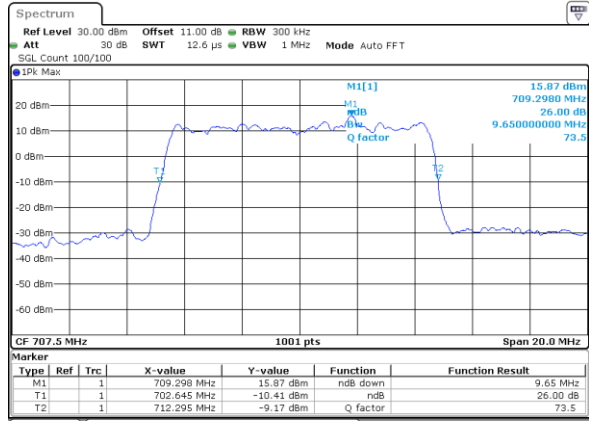

Date: 19\_AUG.2020 10:44:15

LTE Band 12

Lowest Channel / 5MHz / 256QAM

Date: 19\_AUG.2020 10:48:14

Lowest Channel / 10MHz / 256QAM

Date: 19\_AUG.2020 10:54:39

Middle Channel / 5MHz / 256QAM

Date: 19\_AUG.2020 10:46:55

Middle Channel / 10MHz / 256QAM

Date: 19\_AUG.2020 10:52:53

Highest Channel / 5MHz / 256QAM

Date: 19\_AUG.2020 10:50:28

Highest Channel / 10MHz / 256QAM

Date: 19\_AUG.2020 10:57:29

**Occupied Bandwidth**

Mode	LTE Band 12 : 99%OBW(MHz)											
BW	1.4MHz		3MHz		5MHz		10MHz		15MHz		20MHz	
Mod.	QPSK	16QAM	QPSK	16QAM	QPSK	16QAM	QPSK	16QAM	QPSK	16QAM	QPSK	16QAM
Lowest CH	1.09	1.09	2.72	2.70	4.48	4.51	9.03	9.03	-	-	-	-
Middle CH	1.10	1.08	2.72	2.74	4.47	4.49	9.03	8.99	-	-	-	-
Highest CH	1.09	1.09	2.72	2.71	4.49	4.50	9.07	8.99	-	-	-	-
Mode	LTE Band 12 : 99%OBW(MHz)											
BW	1.4MHz		3MHz		5MHz		10MHz		15MHz		20MHz	
Mod.	64QAM	256QAM	64QAM	256QAM	64QAM	256QAM	64QAM	256QAM	64QAM	256QAM	64QAM	256QAM
Lowest CH	1.09	1.08	2.72	2.71	4.48	4.49	9.07	9.05	-	-	-	-
Middle CH	1.09	1.08	2.72	2.73	4.47	4.48	9.07	8.97	-	-	-	-
Highest CH	1.09	1.08	2.71	2.72	4.54	4.48	9.03	9.01	-	-	-	-