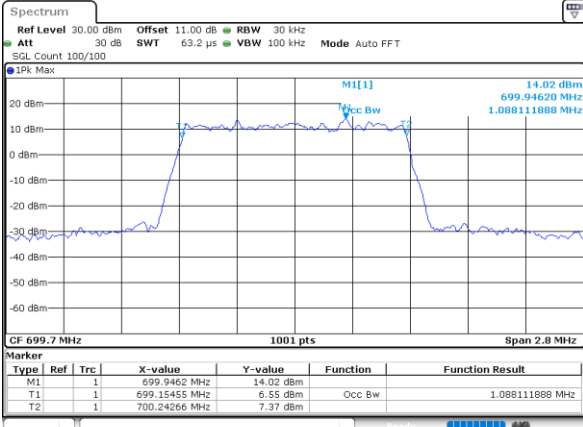

Highest Channel / 10MHz / QPSK

Date: 17\_AUG.2020 20:12:42

Highest Channel / 10MHz / 16QAM

Date: 17\_AUG.2020 20:12:53

LTE Band 12

Lowest Channel / 1.4MHz / 64QAM

Date: 17\_AUG.2020 19:35:04

Lowest Channel / 3MHz / 64QAM