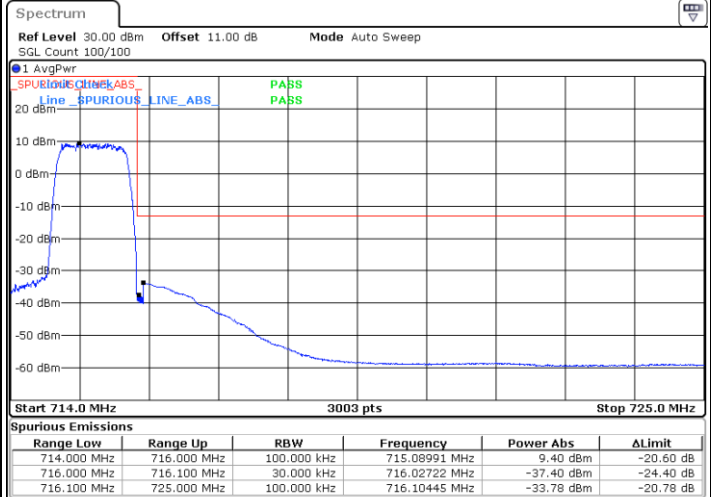

Highest Band Edge / Full RB

Date: 17.AUG.2020 19:07:25

LTE Band 12 / 1.4MHz / 64QAM

Lowest Band Edge / 1 RB

Date: 17.AUG.2020 19:11:24

Highest Band Edge / 1 RB

Date: 17.AUG.2020 19:13:24

Lowest Band Edge / Full RB

Date: 17.AUG.2020 19:10:24

Highest Band Edge / Full RB

Date: 17.AUG.2020 19:12:24

LTE Band 12 / 1.4MHz / 256QAM

Lowest Band Edge / 1 RB

Date: 19.AUG.2020 09:57:55

Highest Band Edge / 1 RB

Date: 19.AUG.2020 10:00:50

Lowest Band Edge / Full RB

Date: 19.AUG.2020 09:56:53

Highest Band Edge / Full RB

Date: 19.AUG.2020 09:59:34

LTE Band 12 / 3MHz / QPSK

Lowest Band Edge / 1RB

Date: 17.AUG.2020 19:17:24

Highest Band Edge / 1 RB

Date: 17.AUG.2020 19:21:23

Lowest Band Edge / Full RB

Date: 17.AUG.2020 19:14:24

Highest Band Edge / Full RB

Date: 17.AUG.2020 19:18:24

LTE Band 12 / 3MHz / 16QAM

Lowest Band Edge / 1 RB

Highest Band Edge / 1 RB