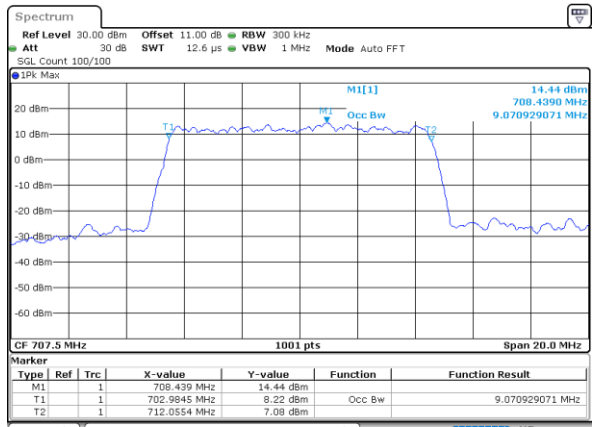

Highest Channel / 3MHz / 64QAM

Date: 17\_AUG.2020 19:47:32

LTE Band 12

Lowest Channel / 5MHz / 64QAM

Date: 17\_AUG.2020 19:48:41

Lowest Channel / 10MHz / 64QAM

Date: 17\_AUG.2020 20:17:18

Middle Channel / 5MHz / 64QAM

Date: 17\_AUG.2020 19:50:59

Middle Channel / 10MHz / 64QAM

Date: 17\_AUG.2020 20:19:36

Highest Channel / 5MHz / 64QAM

Date: 17\_AUG.2020 19:52:06

Highest Channel / 10MHz / 64QAM

Date: 17\_AUG.2020 20:20:43

LTE Band 12