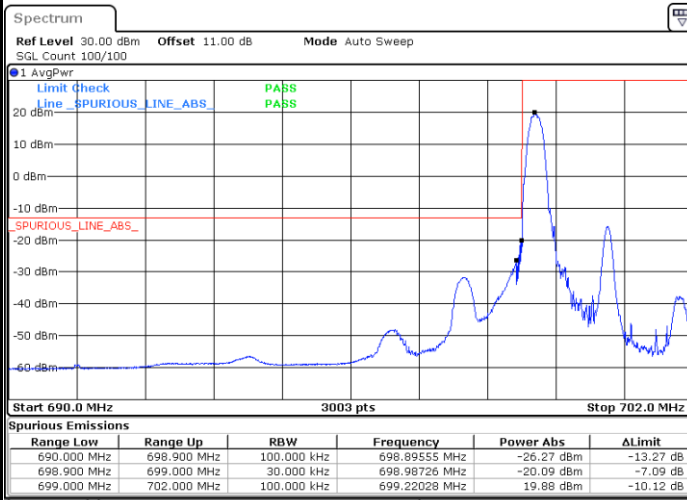

Lowest Band Edge / Full RB

Date: 19.AUG.2020 09:56:53

Highest Band Edge / Full RB

Date: 19.AUG.2020 09:59:34

LTE Band 12 / 3MHz / QPSK

Lowest Band Edge / 1RB

Date: 17.AUG.2020 19:17:24

Highest Band Edge / 1 RB

Date: 17.AUG.2020 19:21:23

Lowest Band Edge / Full RB

Date: 17.AUG.2020 19:14:24

Highest Band Edge / Full RB

Date: 17.AUG.2020 19:18:24

LTE Band 12 / 3MHz / 16QAM

Lowest Band Edge / 1 RB

Highest Band Edge / 1 RB

Lowest Band Edge / Full RB

Highest Band Edge / Full RB

LTE Band 12 / 3MHz / 64QAM

Lowest Band Edge / 1 RB

Date: 17.AUG.2020 19:23:23

Highest Band Edge / 1 RB

Date: 17.AUG.2020 19:25:22

Lowest Band Edge / Full RB