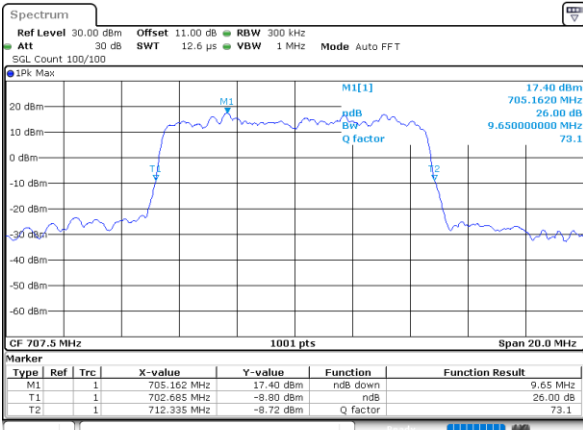

Highest Channel / 5MHz / 16QAM

Date: 17\_AUG.2020 20:01:38

LTE Band 12

Lowest Channel / 10MHz / QPSK

Date: 17\_AUG.2020 20:06:27

Lowest Channel / 10MHz / 16QAM

Date: 17\_AUG.2020 20:06:15

Middle Channel / 10MHz / QPSK