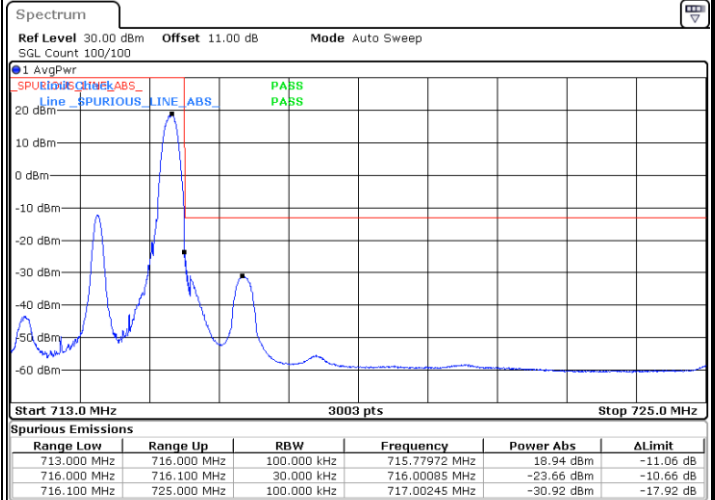

Date: 17.AUG.2020 19:21:23

Lowest Band Edge / Full RB

Date: 17.AUG.2020 19:14:24

Highest Band Edge / Full RB

Date: 17.AUG.2020 19:18:24

LTE Band 12 / 3MHz / 16QAM

Lowest Band Edge / 1 RB

Highest Band Edge / 1 RB

Lowest Band Edge / Full RB

Highest Band Edge / Full RB

LTE Band 12 / 3MHz / 64QAM

Lowest Band Edge / 1 RB

Date: 17.AUG.2020 19:23:23

Highest Band Edge / 1 RB

Date: 17.AUG.2020 19:25:22

Lowest Band Edge / Full RB

Date: 17.AUG.2020 19:22:23

Highest Band Edge / Full RB

Date: 17.AUG.2020 19:24:23

LTE Band 12 / 3MHz / 256QAM

Lowest Band Edge / 1 RB

Highest Band Edge / 1 RB

Lowest Band Edge / Full RB

Highest Band Edge / Full RB

LTE Band 12 / 5MHz / QPSK

Lowest Band Edge / 1 RB

Date: 17.AUG.2020 19:57:19

Highest Band Edge / 1 RB

Date: 17.AUG.2020 20:03:34

Lowest Band Edge / Full RB

Date: 17.AUG.2020 19:55:34

Highest Band Edge / Full RB