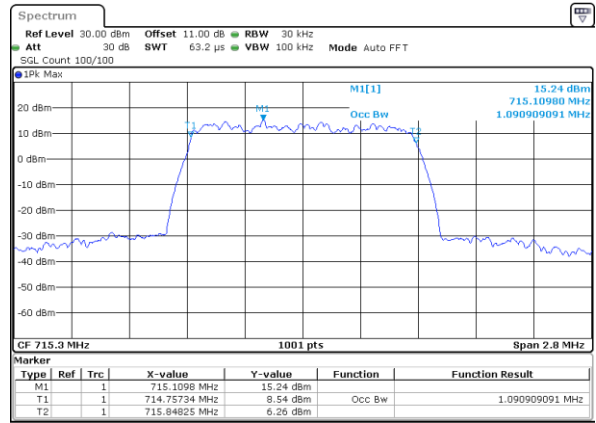

LTE Band 12

Lowest Channel / 1.4MHz / QPSK

Date: 17\_AUG.2020 19:28:16

Lowest Channel / 1.4MHz / 16QAM

Date: 17\_AUG.2020 19:28:28

Middle Channel / 1.4MHz / QPSK

Date: 17\_AUG.2020 19:30:44

Middle Channel / 1.4MHz / 16QAM

Date: 17\_AUG.2020 19:30:33

Highest Channel / 1.4MHz / QPSK

Date: 17\_AUG.2020 19:32:47

Highest Channel / 1.4MHz / 16QAM

Date: 17\_AUG.2020 19:32:59

LTE Band 12

Lowest Channel / 3MHz / QPSK

Date: 17\_AUG.2020 19:38:29