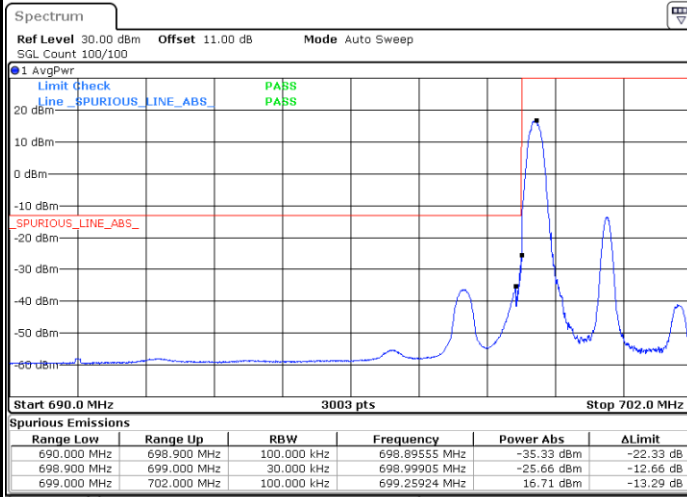

Lowest Band Edge / Full RB

Highest Band Edge / Full RB

LTE Band 12 / 3MHz / 64QAM

Lowest Band Edge / 1 RB

Date: 17.AUG.2020 19:23:23

Highest Band Edge / 1 RB

Date: 17.AUG.2020 19:25:22

Lowest Band Edge / Full RB

Date: 17.AUG.2020 19:22:23

Highest Band Edge / Full RB

Date: 17.AUG.2020 19:24:23

LTE Band 12 / 3MHz / 256QAM

Lowest Band Edge / 1 RB

Highest Band Edge / 1 RB

Lowest Band Edge / Full RB

Highest Band Edge / Full RB

LTE Band 12 / 5MHz / QPSK

Lowest Band Edge / 1 RB

Date: 17.AUG.2020 19:57:19

Highest Band Edge / 1 RB

Date: 17.AUG.2020 20:03:34

Lowest Band Edge / Full RB

Date: 17.AUG.2020 19:55:34

Highest Band Edge / Full RB