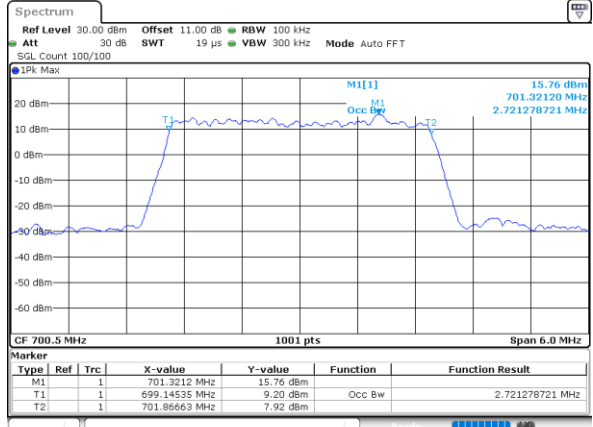

Highest Channel / 10MHz / QPSK

Date: 17\_AUG.2020 20:12:42

Highest Channel / 10MHz / 16QAM

Date: 17\_AUG.2020 20:12:53

LTE Band 12

Lowest Channel / 1.4MHz / 64QAM

Date: 17\_AUG.2020 19:35:04

Lowest Channel / 3MHz / 64QAM