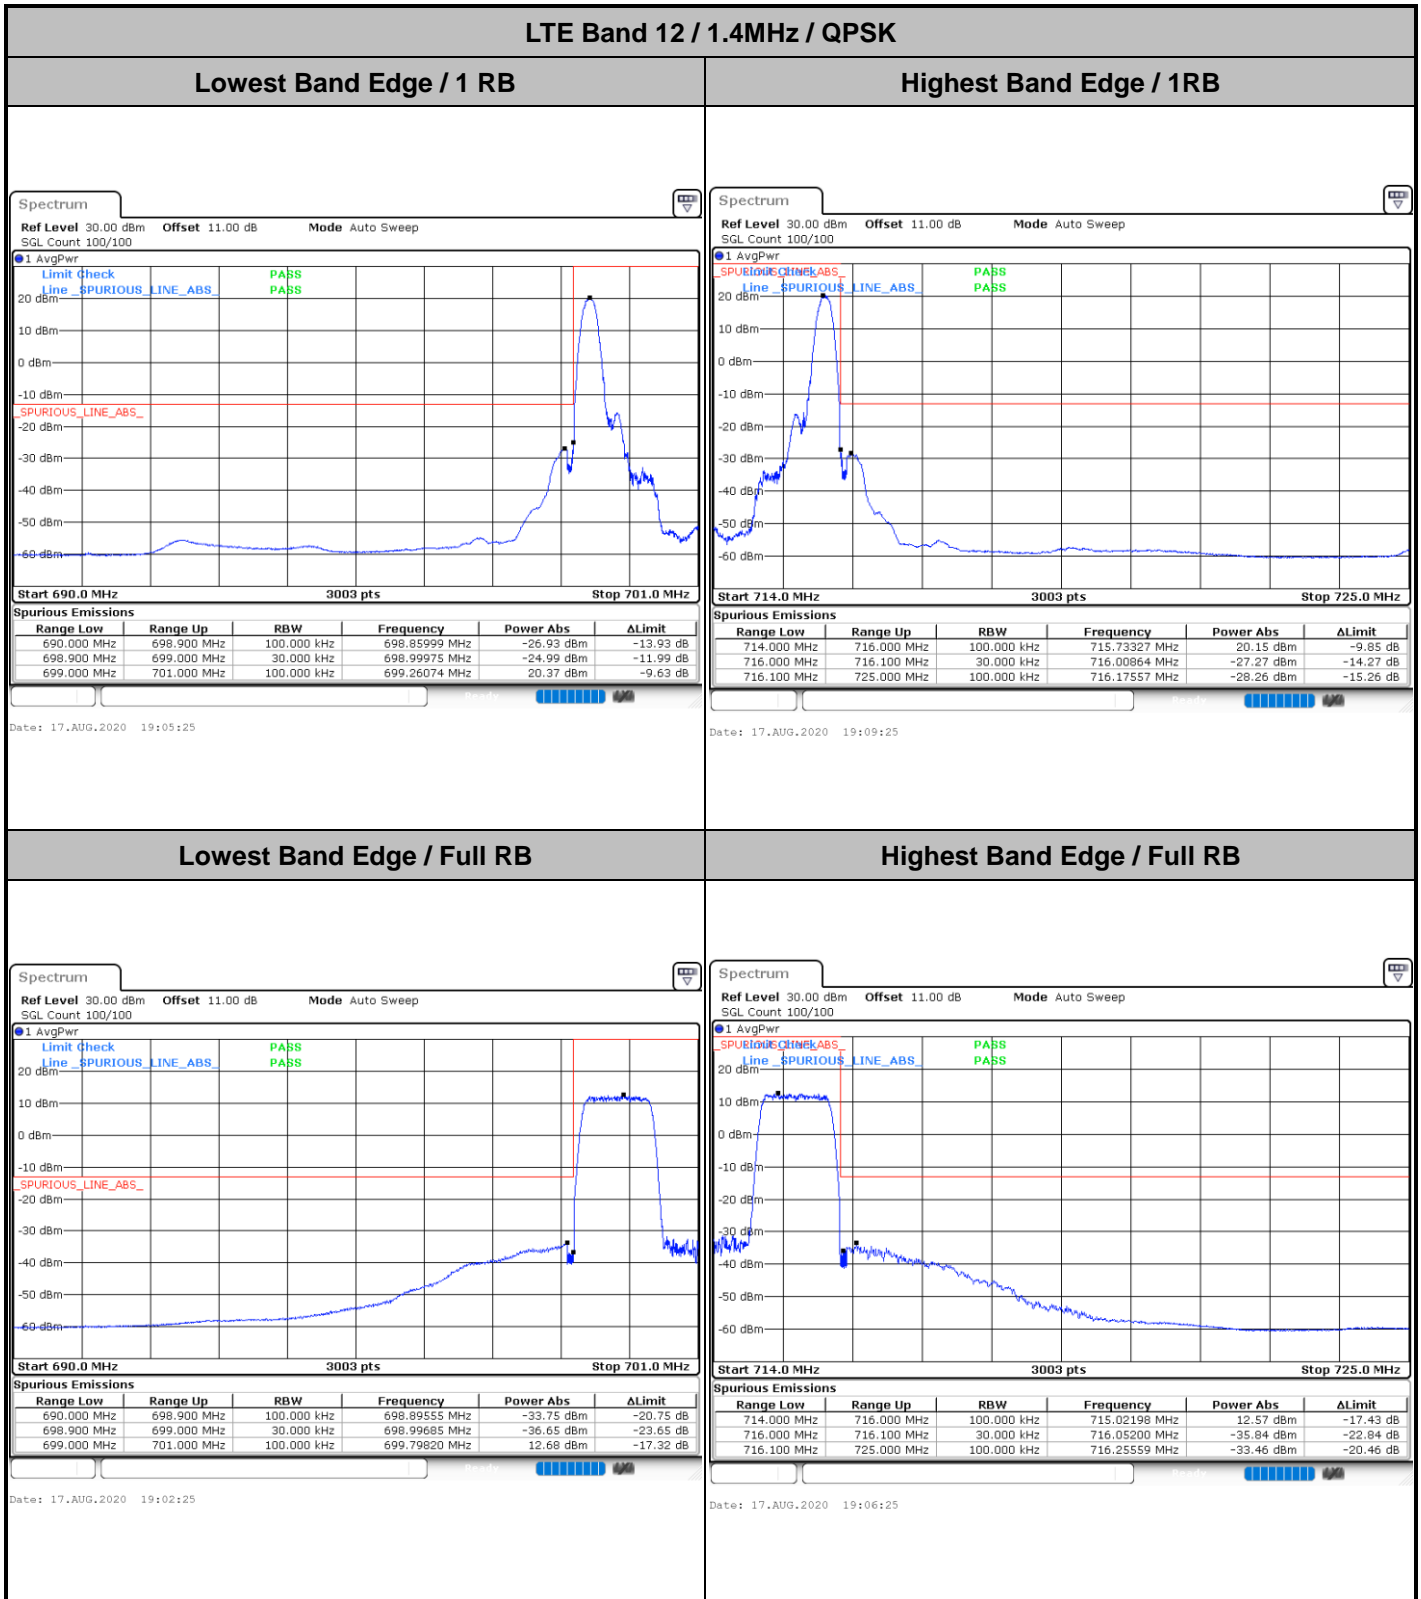

# Conducted Band Edge

LTE Band 12 / 1.4MHz / 16QAM

Lowest Band Edge / 1 RB

Date: 17.AUG.2020 19:04:25

Highest Band Edge / 1 RB

Date: 17.AUG.2020 19:08:24

Lowest Band Edge / Full RB

Date: 17.AUG.2020 19:03:25

Highest Band Edge / Full RB

Date: 17.AUG.2020 19:07:25

LTE Band 12 / 1.4MHz / 64QAM

Lowest Band Edge / 1 RB

Date: 17.AUG.2020 19:11:24

Highest Band Edge / 1 RB

Date: 17.AUG.2020 19:13:24

Lowest Band Edge / Full RB