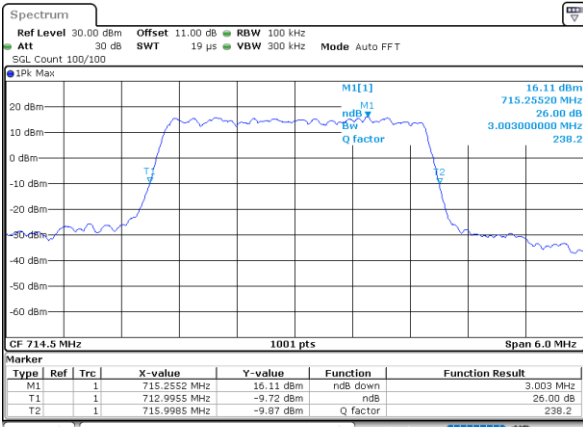

Highest Channel / 3MHz / QPSK

Date: 17_AUG.2020 19:43:35