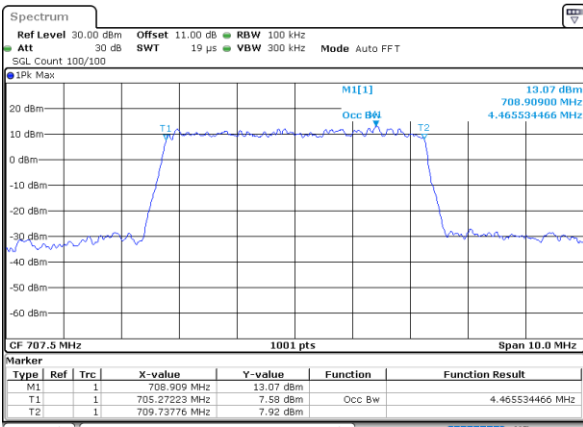

Highest Channel / 3MHz / 64QAM

Date: 17\_AUG.2020 19:47:32

LTE Band 12

Lowest Channel / 5MHz / 64QAM

Date: 17\_AUG.2020 19:48:41

Lowest Channel / 10MHz / 64QAM

Date: 17\_AUG.2020 20:17:18

Middle Channel / 5MHz / 64QAM

Date: 17\_AUG.2020 19:50:59

Middle Channel / 10MHz / 64QAM

Date: 17\_AUG.2020 20:19:36

Highest Channel / 5MHz / 64QAM

Date: 17\_AUG.2020 19:52:06

Highest Channel / 10MHz / 64QAM

Date: 17\_AUG.2020 20:20:43

LTE Band 12