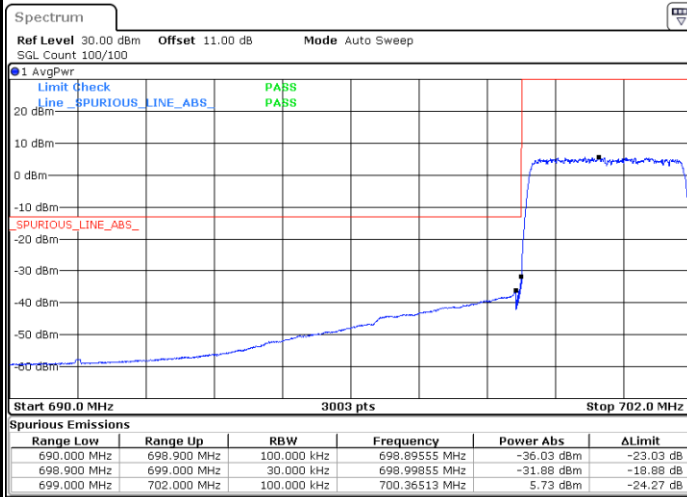

Date: 17.AUG.2020 19:21:23

Lowest Band Edge / Full RB

Date: 17.AUG.2020 19:14:24

Highest Band Edge / Full RB

Date: 17.AUG.2020 19:18:24

LTE Band 12 / 3MHz / 16QAM

Lowest Band Edge / 1 RB

Highest Band Edge / 1 RB

Lowest Band Edge / Full RB

Highest Band Edge / Full RB

LTE Band 12 / 3MHz / 64QAM

Lowest Band Edge / 1 RB

Date: 17.AUG.2020 19:23:23

Highest Band Edge / 1 RB

Date: 17.AUG.2020 19:25:22

Lowest Band Edge / Full RB

Date: 17.AUG.2020 19:22:23

Highest Band Edge / Full RB

Date: 17.AUG.2020 19:24:23

LTE Band 12 / 3MHz / 256QAM

Lowest Band Edge / 1 RB

Highest Band Edge / 1 RB

Lowest Band Edge / Full RB

Highest Band Edge / Full RB

LTE Band 12 / 5MHz / QPSK

Lowest Band Edge / 1 RB

Date: 17.AUG.2020 19:57:19

Highest Band Edge / 1 RB

Date: 17.AUG.2020 20:03:34

Lowest Band Edge / Full RB

Date: 17.AUG.2020 19:55:34

Highest Band Edge / Full RB