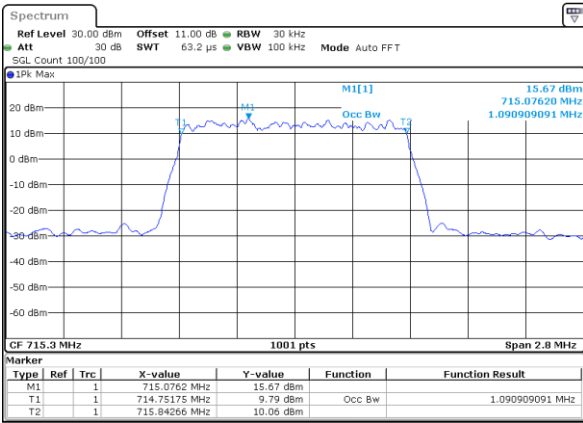

LTE Band 12

Lowest Channel / 1.4MHz / QPSK

Date: 17\_AUG.2020 19:28:16

Lowest Channel / 1.4MHz / 16QAM

Date: 17\_AUG.2020 19:28:28

Middle Channel / 1.4MHz / QPSK

Date: 17\_AUG.2020 19:30:44

Middle Channel / 1.4MHz / 16QAM

Date: 17\_AUG.2020 19:30:33

Highest Channel / 1.4MHz / QPSK

Date: 17\_AUG.2020 19:32:47

Highest Channel / 1.4MHz / 16QAM

Date: 17\_AUG.2020 19:32:59

LTE Band 12

Lowest Channel / 3MHz / QPSK

Date: 17\_AUG.2020 19:38:29