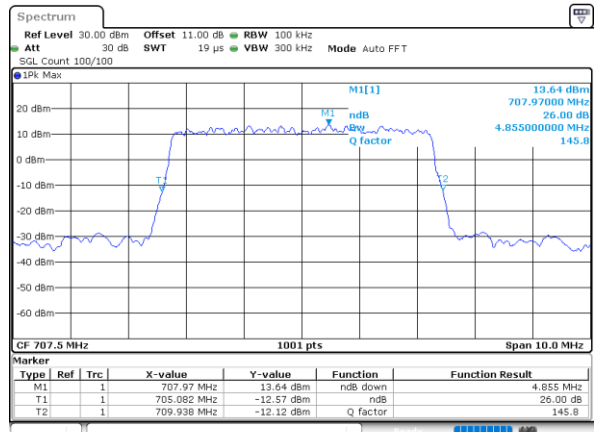

Lowest Channel / 5MHz / 16QAM

Date: 17\_AUG.2020 19:54:48

Middle Channel / 5MHz / QPSK

Date: 17\_AUG.2020 19:59:23

Middle Channel / 5MHz / 16QAM

Date: 17\_AUG.2020 19:59:34

Highest Channel / 5MHz / QPSK

Date: 17\_AUG.2020 20:01:50