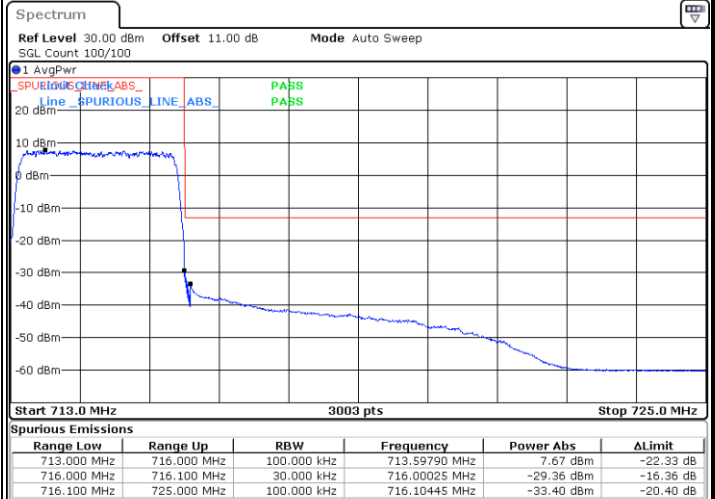

Lowest Band Edge / Full RB

Date: 19.AUG.2020 09:56:53

Highest Band Edge / Full RB

Date: 19.AUG.2020 09:59:34

LTE Band 12 / 3MHz / QPSK

Lowest Band Edge / 1RB

Date: 17.AUG.2020 19:17:24

Highest Band Edge / 1 RB

Date: 17.AUG.2020 19:21:23

Lowest Band Edge / Full RB

Date: 17.AUG.2020 19:14:24

Highest Band Edge / Full RB

Date: 17.AUG.2020 19:18:24

LTE Band 12 / 3MHz / 16QAM

Lowest Band Edge / 1 RB

Highest Band Edge / 1 RB

Lowest Band Edge / Full RB

Highest Band Edge / Full RB

LTE Band 12 / 3MHz / 64QAM

Lowest Band Edge / 1 RB

Date: 17.AUG.2020 19:23:23

Highest Band Edge / 1 RB

Date: 17.AUG.2020 19:25:22

Lowest Band Edge / Full RB

Date: 17.AUG.2020 19:22:23

Highest Band Edge / Full RB

Date: 17.AUG.2020 19:24:23

LTE Band 12 / 3MHz / 256QAM

Lowest Band Edge / 1 RB

Highest Band Edge / 1 RB

Lowest Band Edge / Full RB

Highest Band Edge / Full RB