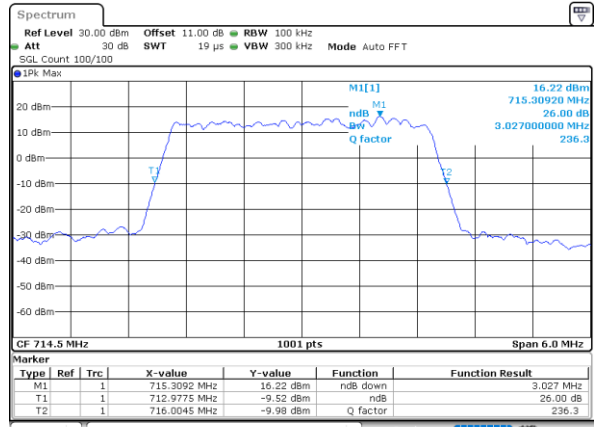

LTE Band 12

Lowest Channel / 3MHz / QPSK

Date: 17\_AUG.2020 19:39:04

Lowest Channel / 3MHz / 16QAM

Date: 17\_AUG.2020 19:38:52

Middle Channel / 3MHz / QPSK

Date: 17\_AUG.2020 19:41:08

Middle Channel / 3MHz / 16QAM

Date: 17\_AUG.2020 19:41:19

Highest Channel / 3MHz / QPSK

Date: 17\_AUG.2020 19:43:35

Highest Channel / 3MHz / 16QAM

Date: 17\_AUG.2020 19:43:23

LTE Band 12

Lowest Channel / 5MHz / QPSK

Date: 17\_AUG.2020 19:54:59