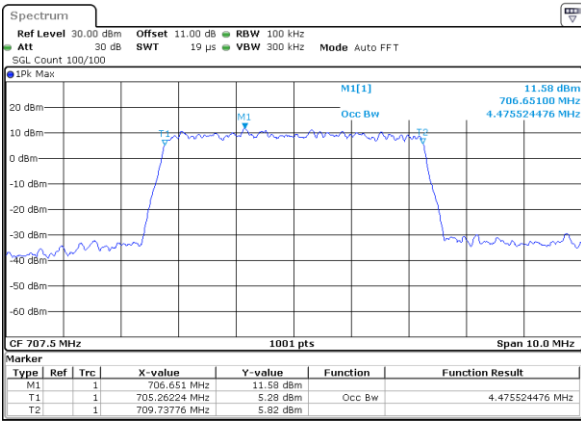

Middle Channel / 5MHz / 256QAM

Date: 19_AUG.2020 10:46:48