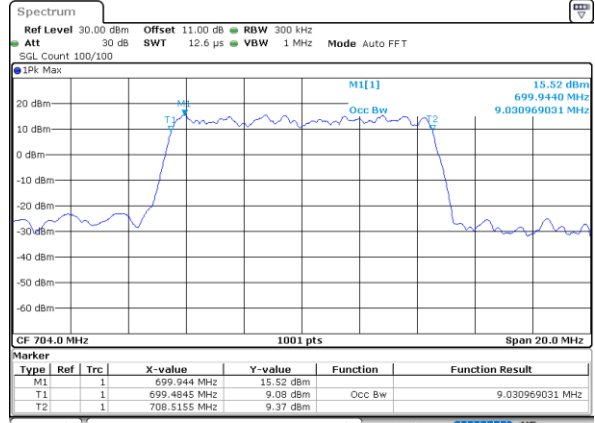

Lowest Channel / 10MHz / 16QAM

Date: 17_AUG.2020 20:06:03