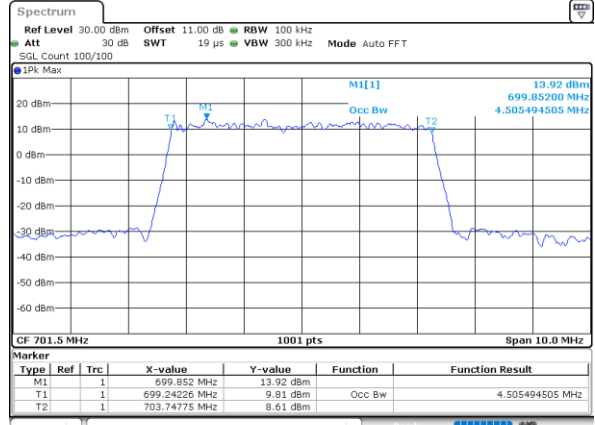

Highest Channel / 3MHz / 16QAM

Date: 17\_AUG.2020 19:43:12

LTE Band 12

Lowest Channel / 5MHz / QPSK

Date: 17\_AUG.2020 19:54:24

Lowest Channel / 5MHz / 16QAM

Date: 17\_AUG.2020 19:54:36

Middle Channel / 5MHz / QPSK