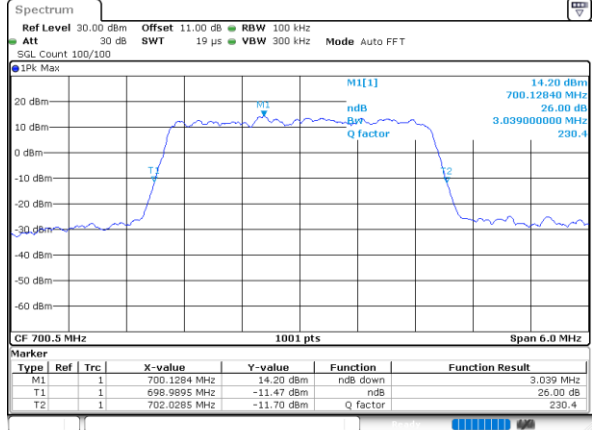

Lowest Channel / 3MHz / 64QAM

Date: 17_AUG.2020 19:45:29