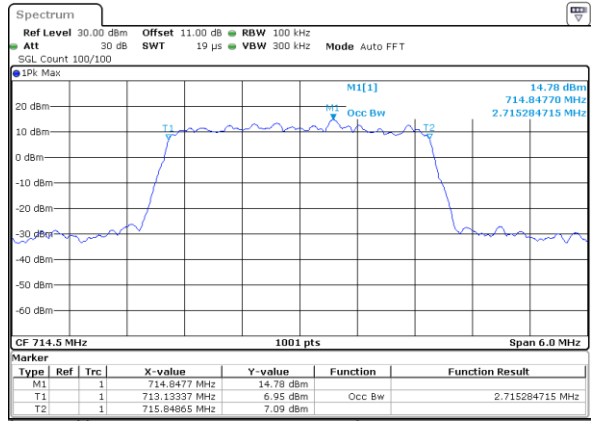

Date: 17\_AUG.2020 19:50:59

Middle Channel / 10MHz / 64QAM

Date: 17\_AUG.2020 20:19:36

Highest Channel / 5MHz / 64QAM

Date: 17\_AUG.2020 19:52:06

Highest Channel / 10MHz / 64QAM

Date: 17\_AUG.2020 20:20:43

LTE Band 12

Lowest Channel / 1.4MHz / 256QAM

Date: 19\_AUG.2020 09:56:06

Lowest Channel / 3MHz / 256QAM

Date: 19\_AUG.2020 10:40:22

Middle Channel / 1.4MHz / 256QAM

Date: 19\_AUG.2020 09:54:10

Middle Channel / 3MHz / 256QAM

Date: 19\_AUG.2020 10:38:11

Highest Channel / 1.4MHz / 256QAM

Date: 19\_AUG.2020 09:58:43

Highest Channel / 3MHz / 256QAM

Date: 19\_AUG.2020 10:44:09

LTE Band 12

Lowest Channel / 5MHz / 256QAM

Date: 19\_AUG.2020 10:48:07