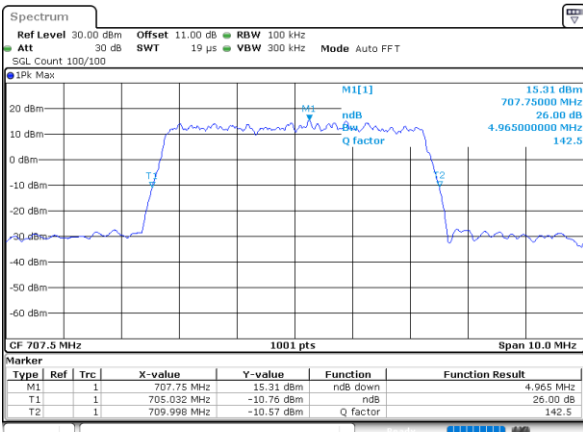

Middle Channel / 5MHz / QPSK

Date: 17_AUG.2020 19:59:23