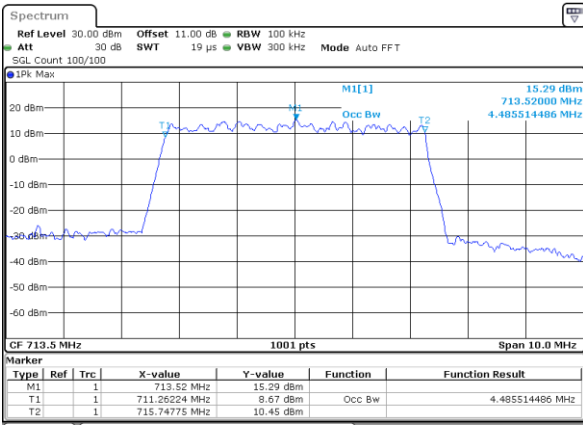

Highest Channel / 5MHz / QPSK

Date: 17_AUG.2020 20:01:15