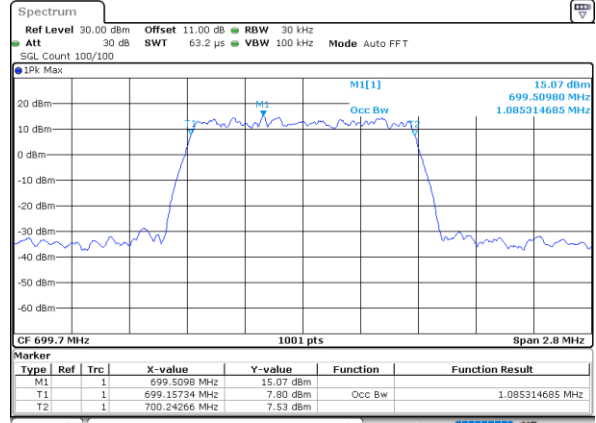

Middle Channel / 10MHz / 256QAM

Date: 19\_AUG.2020 10:52:53

Highest Channel / 5MHz / 256QAM

Date: 19\_AUG.2020 10:50:28

Highest Channel / 10MHz / 256QAM

Date: 19\_AUG.2020 10:57:29

**Occupied Bandwidth**

Mode	LTE Band 12 : 99%OBW(MHz)											
BW	1.4MHz		3MHz		5MHz		10MHz		15MHz		20MHz	
Mod.	QPSK	16QAM	QPSK	16QAM	QPSK	16QAM	QPSK	16QAM	QPSK	16QAM	QPSK	16QAM
Lowest CH	1.09	1.09	2.72	2.70	4.48	4.51	9.03	9.03	-	-	-	-
Middle CH	1.10	1.08	2.72	2.74	4.47	4.49	9.03	8.99	-	-	-	-
Highest CH	1.09	1.09	2.72	2.71	4.49	4.50	9.07	8.99	-	-	-	-
Mode	LTE Band 12 : 99%OBW(MHz)											
BW	1.4MHz		3MHz		5MHz		10MHz		15MHz		20MHz	
Mod.	64QAM	256QAM	64QAM	256QAM	64QAM	256QAM	64QAM	256QAM	64QAM	256QAM	64QAM	256QAM
Lowest CH	1.09	1.08	2.72	2.71	4.48	4.49	9.07	9.05	-	-	-	-
Middle CH	1.09	1.08	2.72	2.73	4.47	4.48	9.07	8.97	-	-	-	-
Highest CH	1.09	1.08	2.71	2.72	4.54	4.48	9.03	9.01	-	-	-	-

LTE Band 12

Lowest Channel / 1.4MHz / QPSK

Date: 17\_AUG.2020 19:28:16

Lowest Channel / 1.4MHz / 16QAM

Date: 17\_AUG.2020 19:28:28

Middle Channel / 1.4MHz / QPSK

Date: 17\_AUG.2020 19:30:44

Middle Channel / 1.4MHz / 16QAM