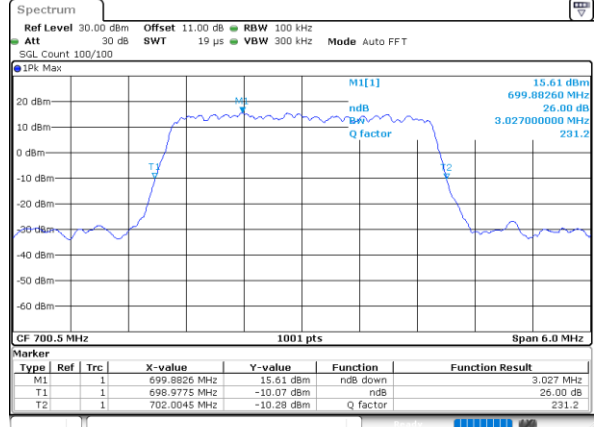

LTE Band 12

Lowest Channel / 3MHz / QPSK

Date: 17\_AUG.2020 19:39:04

Lowest Channel / 3MHz / 16QAM

Date: 17\_AUG.2020 19:38:52

Middle Channel / 3MHz / QPSK

Date: 17\_AUG.2020 19:41:08

Middle Channel / 3MHz / 16QAM