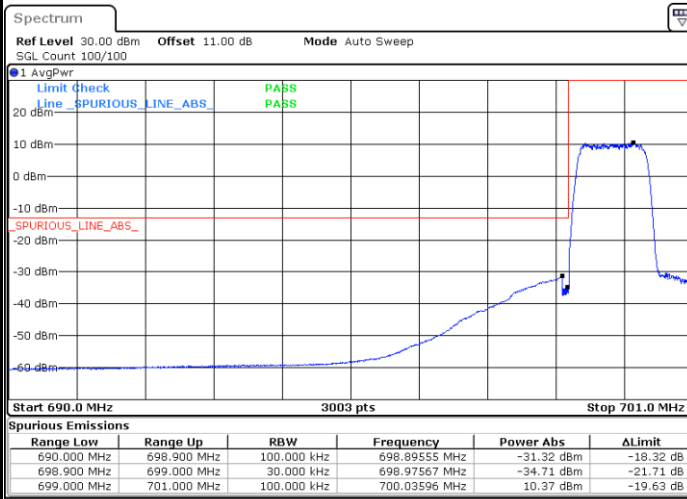

# Conducted Band Edge

LTE Band 12 / 1.4MHz / 16QAM

Lowest Band Edge / 1 RB

Date: 17.AUG.2020 19:04:25

Highest Band Edge / 1 RB

Date: 17.AUG.2020 19:08:24

Lowest Band Edge / Full RB

Date: 17.AUG.2020 19:03:25

Highest Band Edge / Full RB

Date: 17.AUG.2020 19:07:25

LTE Band 12 / 1.4MHz / 64QAM

Lowest Band Edge / 1 RB

Date: 17.AUG.2020 19:11:24

Highest Band Edge / 1 RB

Date: 17.AUG.2020 19:13:24

Lowest Band Edge / Full RB

Date: 17.AUG.2020 19:10:24

Highest Band Edge / Full RB

Date: 17.AUG.2020 19:12:24

LTE Band 12 / 1.4MHz / 256QAM

Lowest Band Edge / 1 RB

Date: 19.AUG.2020 09:57:55

Highest Band Edge / 1 RB

Date: 19.AUG.2020 10:00:50

Lowest Band Edge / Full RB

Date: 19.AUG.2020 09:56:53

Highest Band Edge / Full RB

Date: 19.AUG.2020 09:59:34

LTE Band 12 / 3MHz / QPSK

Lowest Band Edge / 1RB

Date: 17.AUG.2020 19:17:24

Highest Band Edge / 1 RB