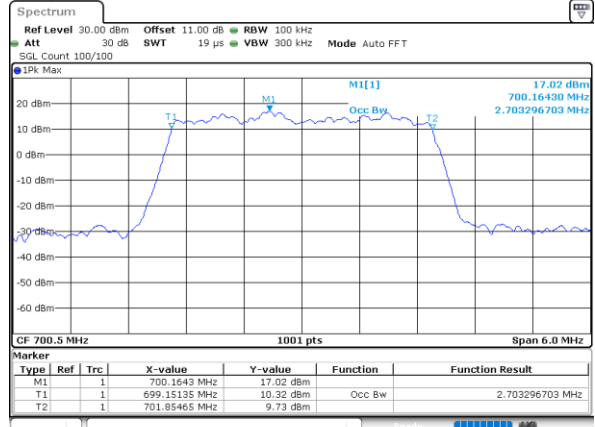

Lowest Channel / 3MHz / 16QAM

Date: 17_AUG.2020 19:38:41