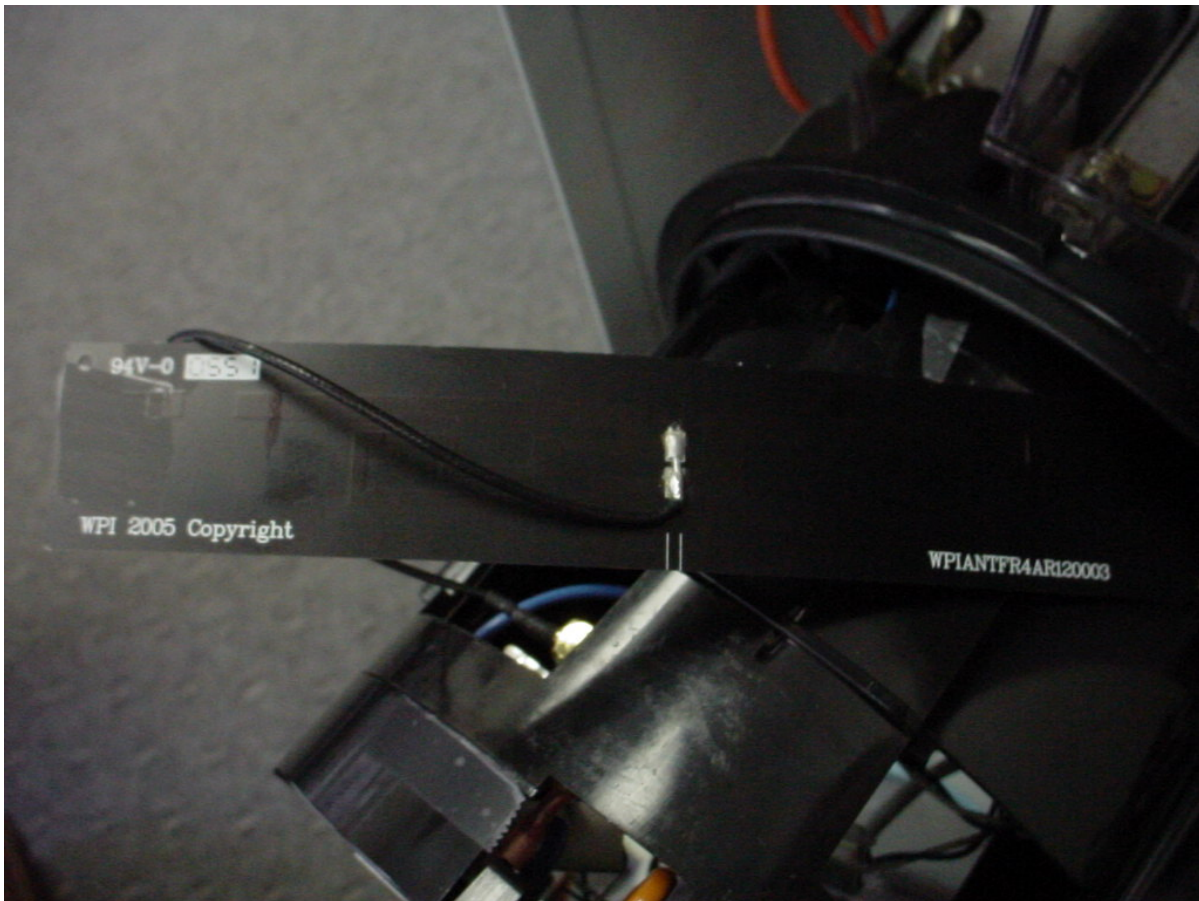

StatSignal Systems, Inc.

S4 Radio

FCC ID#: PK9-900178002

Photo Four – External
Flexible Trace Antenna-Uncovered