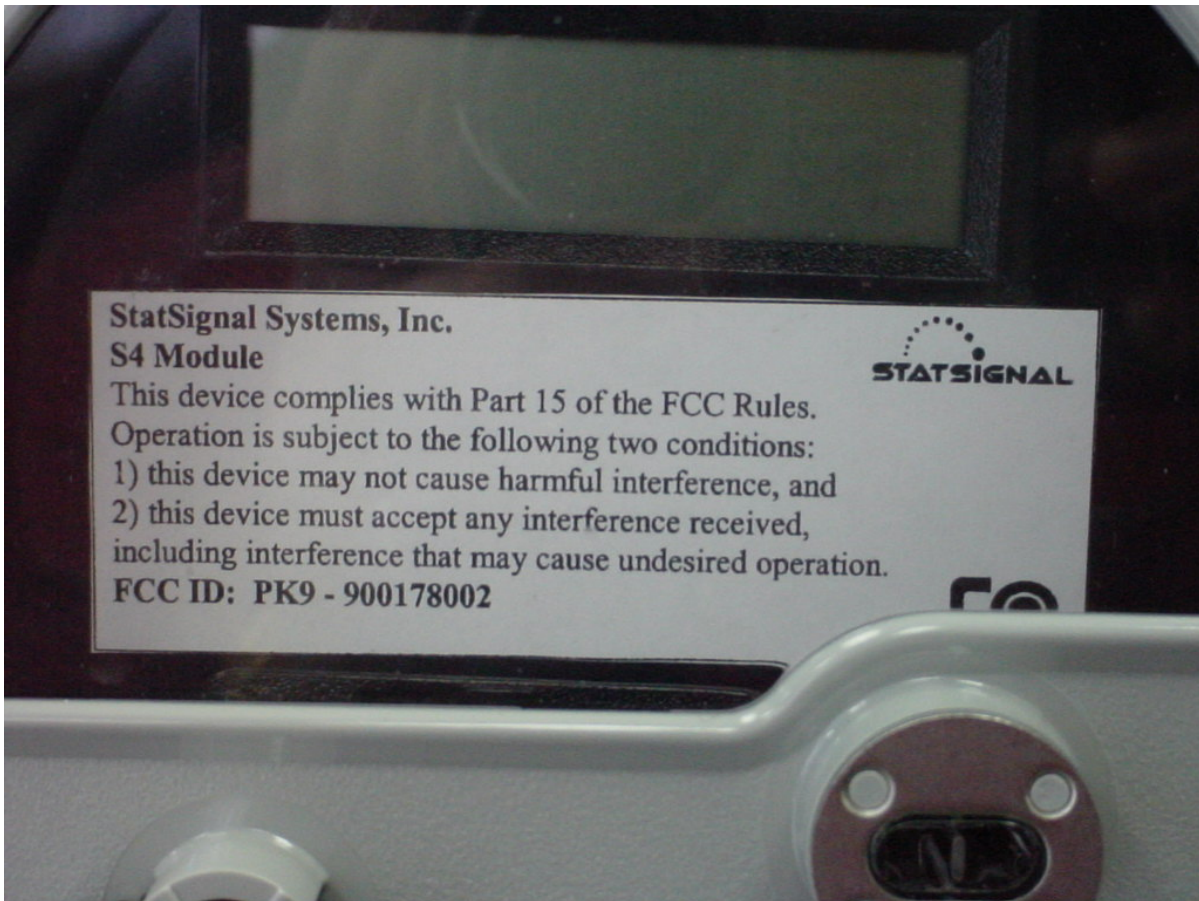

StatSignal Systems, Inc.

S4 Radio

FCC ID#: PK9-900178002

**Photo Two – External
Close-Up of FCC ID Label**