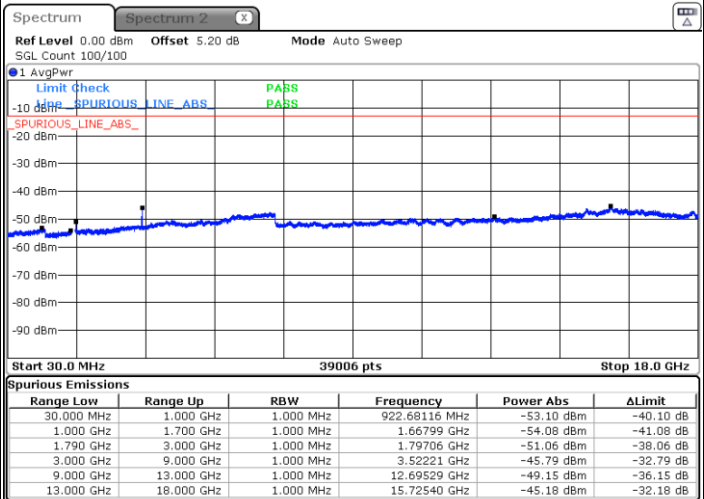

LTE Band 66 / 20MHz

Lowest Channel / QPSK

Date: 31.MAR.2019 17:53:02

Lowest Channel / 16QAM

Date: 31.MAR.2019 17:55:06

LTE Band 66 / 20MHz

Middle Channel / QPSK

Middle Channel / 16QAM

Date: 31.MAR.2019 17:43:47

Date: 31.MAR.2019 17:40:36

Highest Channel / QPSK

Highest Channel / 16QAM

Date: 31.MAR.2019 17:45:17

Date: 31.MAR.2019 17:46:18

LTE Band 71 / 5MHz

Lowest Channel / QPSK

Date: 6.APR.2019 18:34:01

Lowest Channel / 16QAM

Date: 6.APR.2019 18:29:44

Middle Channel / QPSK

Date: 6.APR.2019 18:58:02

Middle Channel / 16QAM

Date: 6.APR.2019 19:00:31

LTE Band 71 / 5MHz

Highest Channel / QPSK

Date: 6.APR.2019 19:13:38

Highest Channel / 16QAM

Date: 6.APR.2019 19:11:20

LTE Band 71 / 10MHz

Lowest Channel / QPSK

Date: 6.APR.2019 19:29:30

Lowest Channel / 16QAM