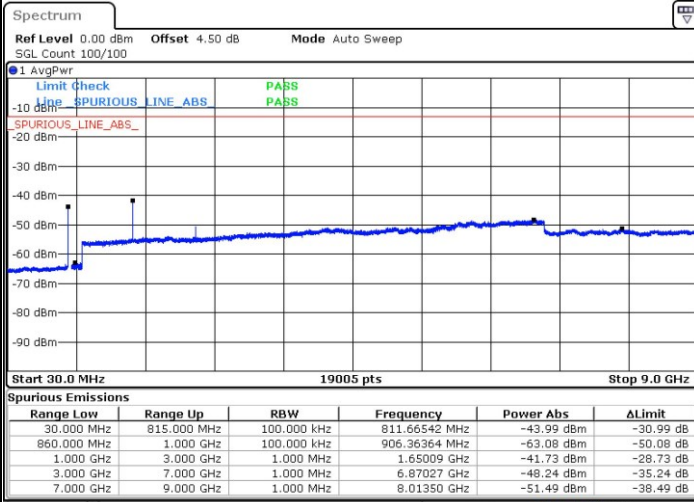

LTE Band 26 / 10MHz

Middle Channel / QPSK

Date: 29 MAR 2019 02:47:46

Middle Channel / 16QAM

Date: 29 MAR 2019 02:49:09

Highest Channel / QPSK

Date: 29 MAR 2019 02:48:13

Highest Channel / 16QAM

Date: 29 MAR 2019 02:48:42

LTE Band 26 / 15MHz

Lowest Channel / QPSK

Lowest Channel / 16QAM

Date: 29 MAR 2019 02:57:51

Date: 29 MAR 2019 03:00:57

Middle Channel / QPSK

Middle Channel / 16QAM