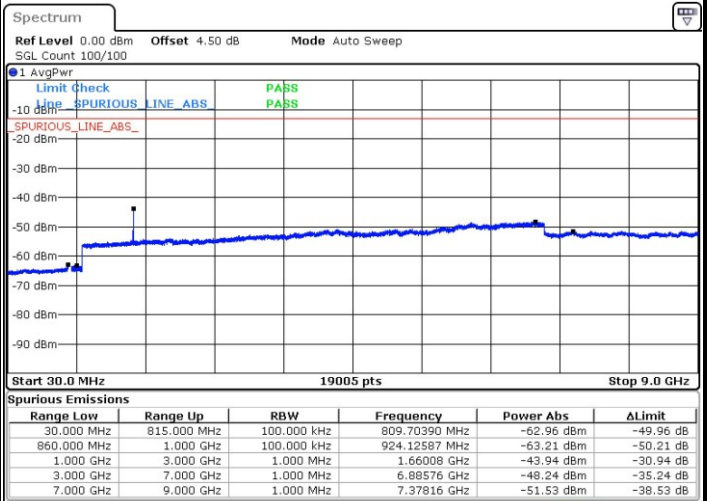

Date: 29 MAR 2019 02:48:42

LTE Band 26 / 15MHz

Lowest Channel / QPSK

Lowest Channel / 16QAM

Date: 29 MAR 2019 02:57:51

Date: 29 MAR 2019 03:00:57

Middle Channel / QPSK

Middle Channel / 16QAM

Date: 29 MAR 2019 02:59:04

Date: 29 MAR 2019 03:00:30

LTE Band 66 / 1.4MHz

Lowest Channel / QPSK

Lowest Channel / 16QAM

Date: 31.MAR.2019 19:48:05

Date: 31.MAR.2019 19:53:36

Middle Channel / QPSK

Middle Channel / 16QAM

Date: 31.MAR.2019 19:46:05

Date: 31.MAR.2019 19:44:41

LTE Band 66 / 1.4MHz

Highest Channel / QPSK

Date: 31.MAR.2019 19:56:36

Highest Channel / 16QAM

Date: 31.MAR.2019 19:58:28