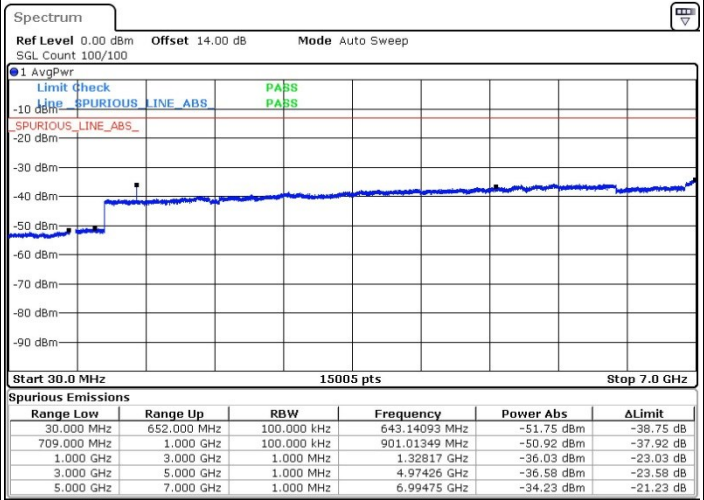

Highest Channel / QPSK

Date: 6.APR.2019 19:13:38

Highest Channel / 16QAM

Date: 6.APR.2019 19:11:20

LTE Band 71 / 10MHz

Lowest Channel / QPSK

Date: 6.APR.2019 19:29:30

Lowest Channel / 16QAM

Date: 6.APR.2019 19:26:06

LTE Band 71 / 10MHz

Middle Channel / QPSK

Middle Channel / 16QAM

Date: 6.APR.2019 19:36:17

Date: 6.APR.2019 19:34:23

Highest Channel / QPSK

Highest Channel / 16QAM

Date: 6.APR.2019 19:37:25

Date: 6.APR.2019 19:38:02

LTE Band 71 / 15MHz

Lowest Channel / QPSK

Date: 8.APR.2019 09:54:31

Lowest Channel / 16QAM

Date: 8.APR.2019 09:52:09

Middle Channel / QPSK