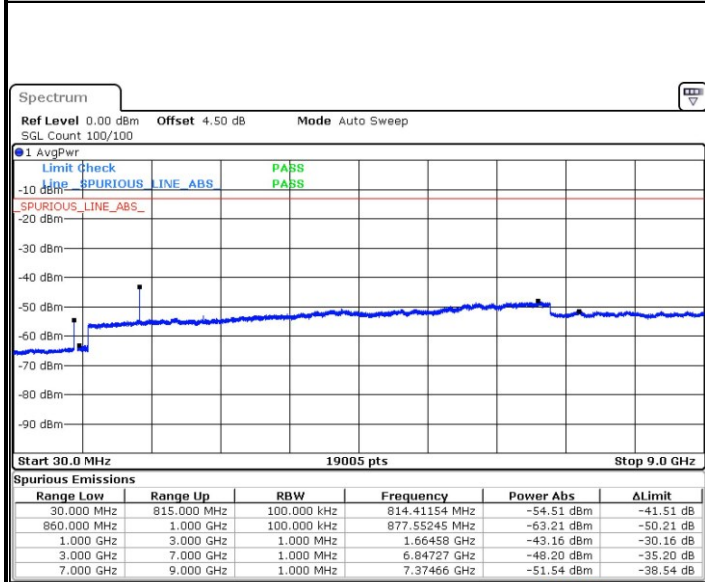

LTE Band 26 / 10MHz

Middle Channel / QPSK

Date: 29 MAR 2019 02:47:46

Middle Channel / 16QAM

Date: 29 MAR 2019 02:49:09

Highest Channel / QPSK

Date: 29 MAR 2019 02:48:13

Highest Channel / 16QAM

Date: 29 MAR 2019 02:48:42

LTE Band 26 / 15MHz

Lowest Channel / QPSK

Lowest Channel / 16QAM

Date: 29 MAR 2019 02:57:51

Date: 29 MAR 2019 03:00:57

Middle Channel / QPSK

Middle Channel / 16QAM