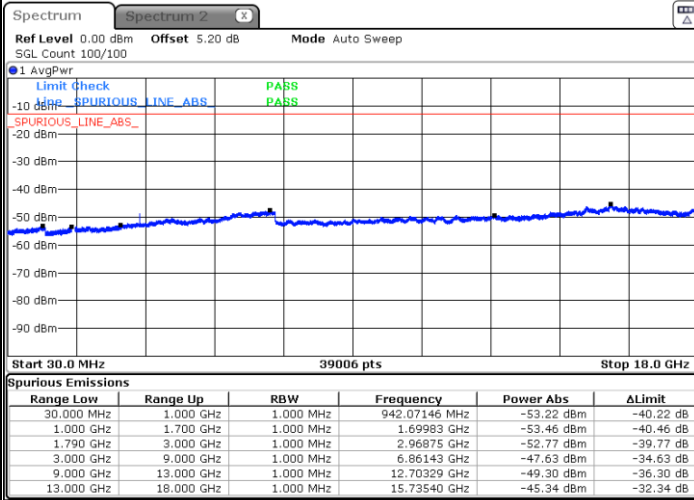

Middle Channel / 16QAM

Date: 31.MAR.2019 17:59:40

Date: 31.MAR.2019 17:58:46

LTE Band 66 / 15MHz

Highest Channel / QPSK

Date: 31.MAR.2019 18:52:23

Highest Channel / 16QAM

Date: 31.MAR.2019 18:51:35

LTE Band 66 / 20MHz

Lowest Channel / QPSK

Date: 31.MAR.2019 17:53:02

Lowest Channel / 16QAM

Date: 31.MAR.2019 17:55:06

LTE Band 66 / 20MHz

Middle Channel / QPSK

Middle Channel / 16QAM

Date: 31.MAR.2019 17:43:47

Date: 31.MAR.2019 17:40:36

Highest Channel / QPSK

Highest Channel / 16QAM

Date: 31.MAR.2019 17:45:17

Date: 31.MAR.2019 17:46:18

LTE Band 71 / 5MHz

Lowest Channel / QPSK