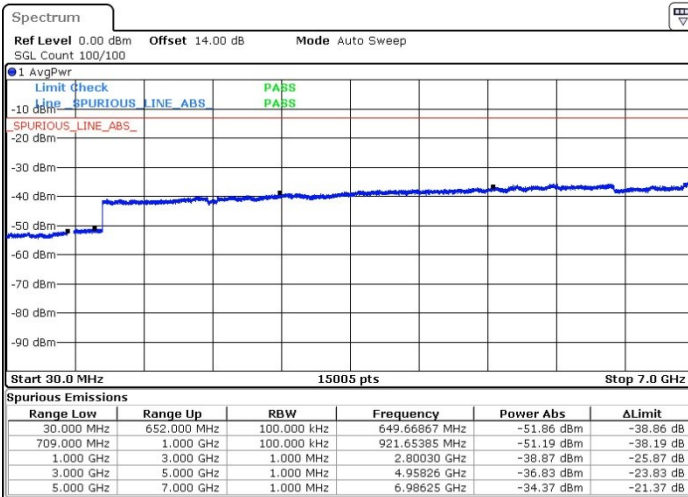

Highest Channel / QPSK

Date: 6.APR.2019 19:13:38

Highest Channel / 16QAM

Date: 6.APR.2019 19:11:20

LTE Band 71 / 10MHz

Lowest Channel / QPSK

Date: 6.APR.2019 19:29:30

Lowest Channel / 16QAM

Date: 6.APR.2019 19:26:06

LTE Band 71 / 10MHz

Middle Channel / QPSK

Middle Channel / 16QAM

Date: 6.APR.2019 19:36:17

Date: 6.APR.2019 19:34:23

Highest Channel / QPSK

Highest Channel / 16QAM

Date: 6.APR.2019 19:37:25

Date: 6.APR.2019 19:38:02

LTE Band 71 / 15MHz

Lowest Channel / QPSK

Date: 8.APR.2019 09:54:31

Lowest Channel / 16QAM

Date: 8.APR.2019 09:52:09

Middle Channel / QPSK