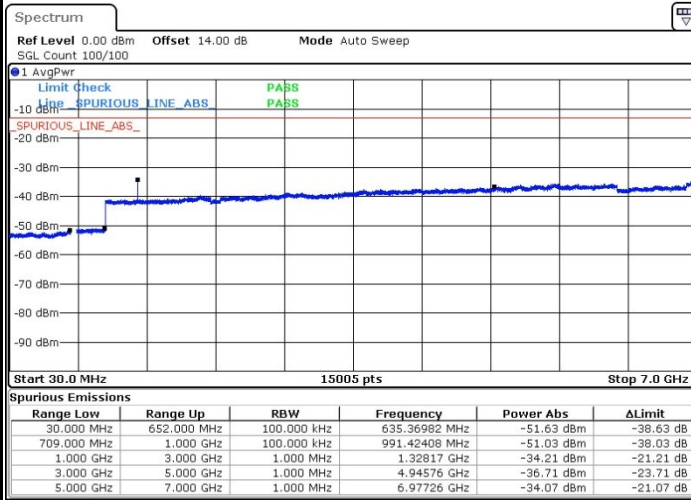

Highest Channel / QPSK

Date: 6.APR.2019 19:13:38

Highest Channel / 16QAM

Date: 6.APR.2019 19:11:20

LTE Band 71 / 10MHz

Lowest Channel / QPSK

Date: 6.APR.2019 19:29:30

Lowest Channel / 16QAM

Date: 6.APR.2019 19:26:06

LTE Band 71 / 10MHz

Middle Channel / QPSK

Middle Channel / 16QAM

Date: 6.APR.2019 19:36:17

Date: 6.APR.2019 19:34:23

Highest Channel / QPSK

Highest Channel / 16QAM

Date: 6.APR.2019 19:37:25

Date: 6.APR.2019 19:38:02

LTE Band 71 / 15MHz

Lowest Channel / QPSK

Date: 8.APR.2019 09:54:31

Lowest Channel / 16QAM

Date: 8.APR.2019 09:52:09

Middle Channel / QPSK