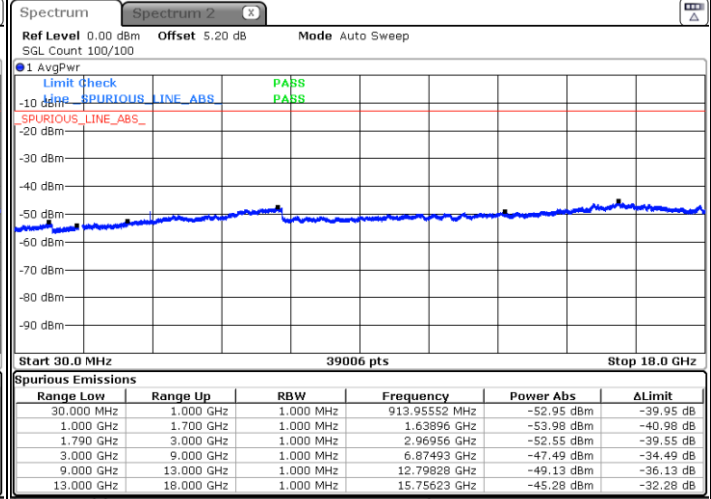

Date: 31.MAR.2019 19:27:54

Date: 31.MAR.2019 19:27:12

Highest Channel / QPSK

Highest Channel / 16QAM

Date: 31.MAR.2019 19:39:25

Date: 31.MAR.2019 19:38:28

LTE Band 66 / 5MHz

Lowest Channel / QPSK

Lowest Channel / 16QAM

Date: 31.MAR.2019 19:14:28

Date: 31.MAR.2019 19:15:34

Middle Channel / QPSK

Middle Channel / 16QAM

Date: 31.MAR.2019 19:12:49

Date: 31.MAR.2019 19:12:03

LTE Band 66 / 5MHz

Highest Channel / QPSK

Date: 31.MAR.2019 19:23:19

Highest Channel / 16QAM

Date: 31.MAR.2019 19:21:16

LTE Band 66 / 10MHz

Lowest Channel / QPSK

Date: 31.MAR.2019 18:58:53

Lowest Channel / 16QAM

Date: 31.MAR.2019 19:00:19

LTE Band 66 / 10MHz

Middle Channel / QPSK

Middle Channel / 16QAM

Date: 31.MAR.2019 18:58:06

Date: 31.MAR.2019 18:57:14

Highest Channel / QPSK

Highest Channel / 16QAM