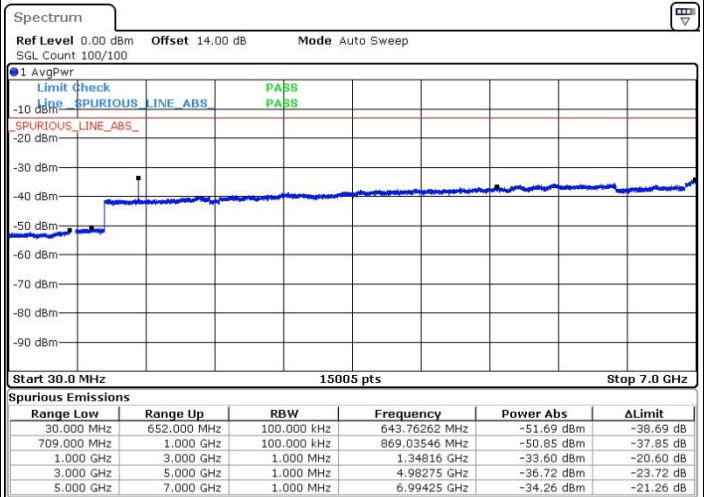

Middle Channel / 16QAM

Date: 8.APR.2019 09:58:21