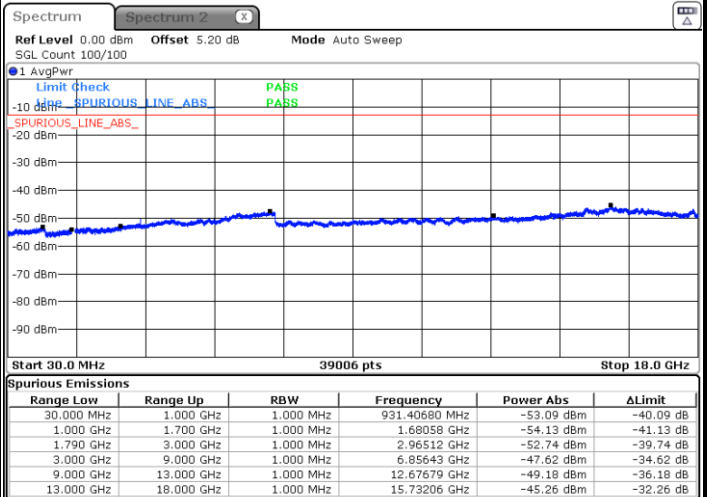

Date: 29 MAR 2019 02:48:42

LTE Band 26 / 15MHz

Lowest Channel / QPSK

Lowest Channel / 16QAM

Date: 29 MAR 2019 02:57:51

Date: 29 MAR 2019 03:00:57

Middle Channel / QPSK

Middle Channel / 16QAM

Date: 29 MAR 2019 02:59:04

Date: 29 MAR 2019 03:00:30

LTE Band 66 / 1.4MHz

Lowest Channel / QPSK

Lowest Channel / 16QAM

Date: 31.MAR.2019 19:48:05

Date: 31.MAR.2019 19:53:36

Middle Channel / QPSK

Middle Channel / 16QAM

Date: 31.MAR.2019 19:46:05

Date: 31.MAR.2019 19:44:41

LTE Band 66 / 1.4MHz

Highest Channel / QPSK

Date: 31.MAR.2019 19:56:36

Highest Channel / 16QAM

Date: 31.MAR.2019 19:58:28