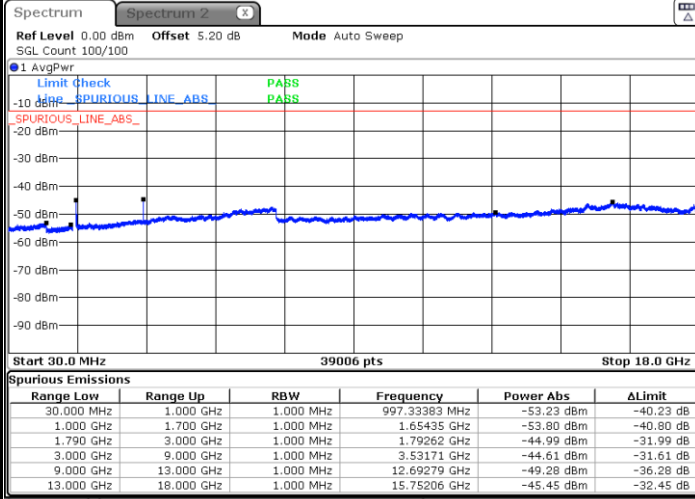

Date: 31.MAR.2019 19:07:55

Date: 31.MAR.2019 19:06:25

LTE Band 66 / 15MHz

Lowest Channel / QPSK

Lowest Channel / 16QAM

Date: 31.MAR.2019 18:00:59

Date: 31.MAR.2019 18:01:49

Middle Channel / QPSK

Middle Channel / 16QAM

Date: 31.MAR.2019 17:59:40

Date: 31.MAR.2019 17:58:46

LTE Band 66 / 15MHz

Highest Channel / QPSK

Date: 31.MAR.2019 18:52:23

Highest Channel / 16QAM

Date: 31.MAR.2019 18:51:35

LTE Band 66 / 20MHz

Lowest Channel / QPSK

Date: 31.MAR.2019 17:53:02

Lowest Channel / 16QAM

Date: 31.MAR.2019 17:55:06

LTE Band 66 / 20MHz

Middle Channel / QPSK

Middle Channel / 16QAM