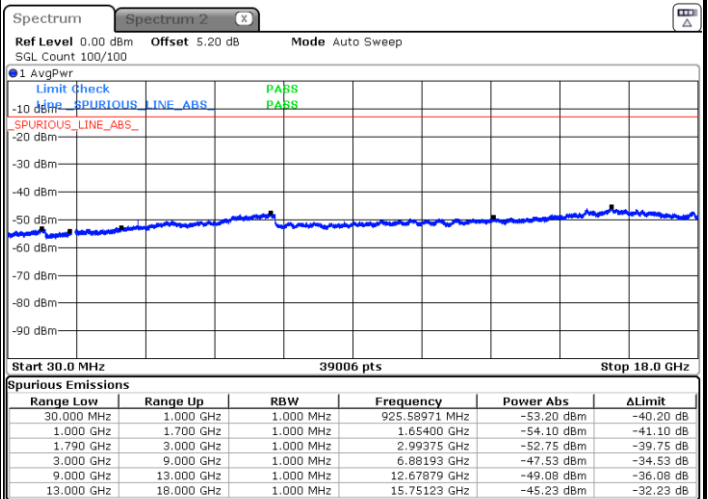

Date: 31.MAR.2019 19:07:55

Date: 31.MAR.2019 19:06:25

LTE Band 66 / 15MHz

Lowest Channel / QPSK

Lowest Channel / 16QAM

Date: 31.MAR.2019 18:00:59

Date: 31.MAR.2019 18:01:49

Middle Channel / QPSK

Middle Channel / 16QAM

Date: 31.MAR.2019 17:59:40

Date: 31.MAR.2019 17:58:46

LTE Band 66 / 15MHz

Highest Channel / QPSK

Date: 31.MAR.2019 18:52:23

Highest Channel / 16QAM

Date: 31.MAR.2019 18:51:35

LTE Band 66 / 20MHz

Lowest Channel / QPSK

Date: 31.MAR.2019 17:53:02

Lowest Channel / 16QAM

Date: 31.MAR.2019 17:55:06

LTE Band 66 / 20MHz

Middle Channel / QPSK

Middle Channel / 16QAM