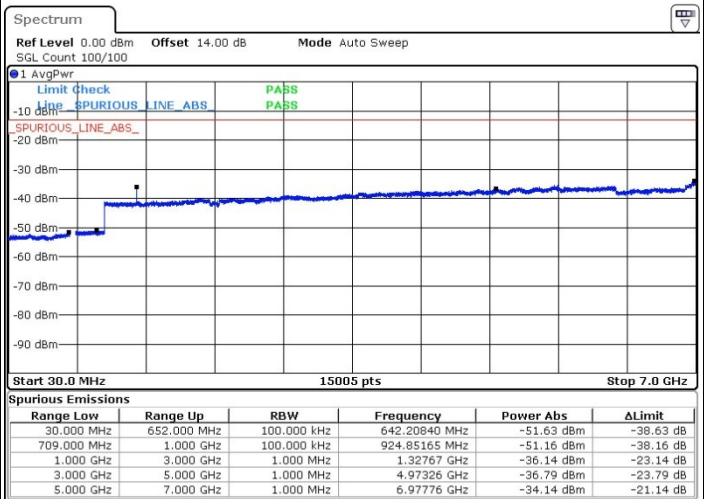

Highest Channel / QPSK

Date: 6.APR.2019 19:13:38

Highest Channel / 16QAM

Date: 6.APR.2019 19:11:20

LTE Band 71 / 10MHz

Lowest Channel / QPSK

Date: 6.APR.2019 19:29:30

Lowest Channel / 16QAM

Date: 6.APR.2019 19:26:06

LTE Band 71 / 10MHz

Middle Channel / QPSK

Middle Channel / 16QAM

Date: 6.APR.2019 19:36:17

Date: 6.APR.2019 19:34:23

Highest Channel / QPSK

Highest Channel / 16QAM