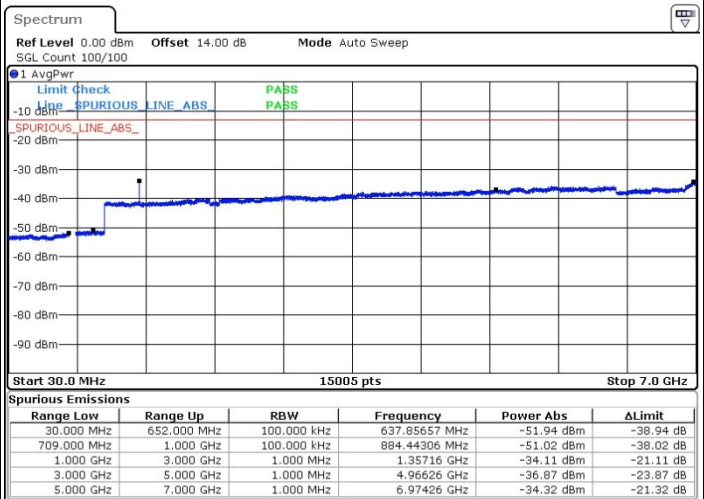

Date: 31.MAR.2019 17:43:47

Date: 31.MAR.2019 17:40:36

Highest Channel / QPSK

Highest Channel / 16QAM

Date: 31.MAR.2019 17:45:17

Date: 31.MAR.2019 17:46:18

LTE Band 71 / 5MHz

Lowest Channel / QPSK

Date: 6.APR.2019 18:34:01

Lowest Channel / 16QAM

Date: 6.APR.2019 18:29:44

Middle Channel / QPSK

Date: 6.APR.2019 18:58:02

Middle Channel / 16QAM

Date: 6.APR.2019 19:00:31

LTE Band 71 / 5MHz

Highest Channel / QPSK

Date: 6.APR.2019 19:13:38

Highest Channel / 16QAM

Date: 6.APR.2019 19:11:20

LTE Band 71 / 10MHz

Lowest Channel / QPSK

Date: 6.APR.2019 19:29:30

Lowest Channel / 16QAM