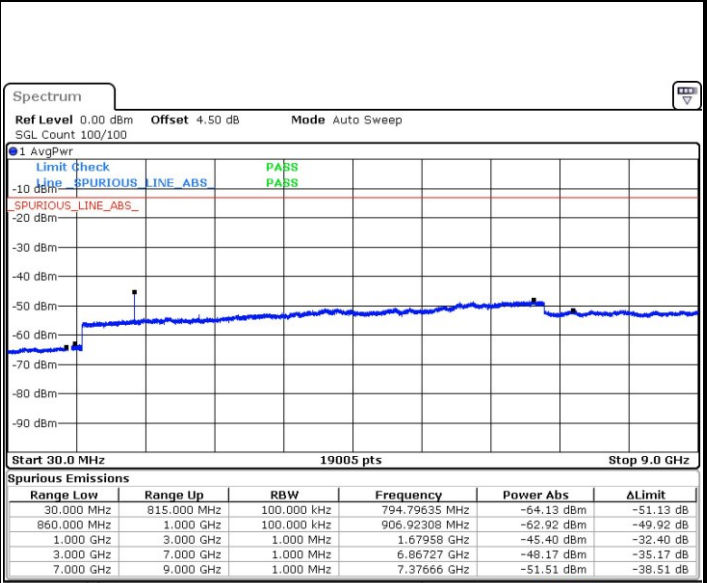

LTE Band 26 / 10MHz

Middle Channel / QPSK

Date: 29 MAR 2019 02:47:46

Middle Channel / 16QAM

Date: 29 MAR 2019 02:49:09

Highest Channel / QPSK

Date: 29 MAR 2019 02:48:13

Highest Channel / 16QAM

Date: 29 MAR 2019 02:48:42

LTE Band 26 / 15MHz

Lowest Channel / QPSK

Lowest Channel / 16QAM

Date: 29 MAR 2019 02:57:51

Date: 29 MAR 2019 03:00:57

Middle Channel / QPSK

Middle Channel / 16QAM