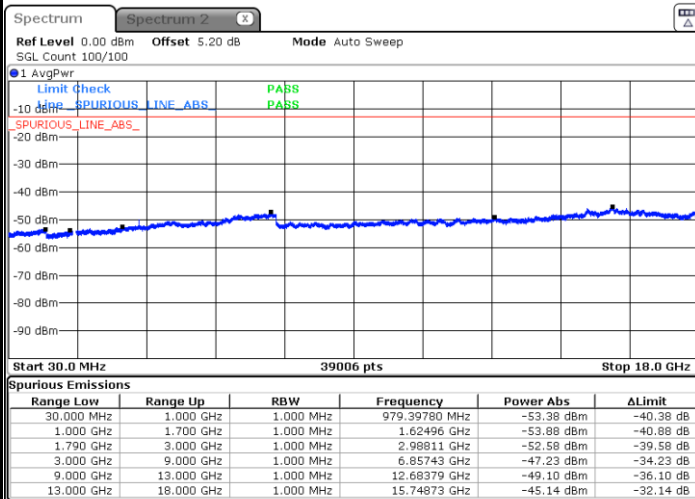

Lowest Channel / 16QAM

Date: 31.MAR.2019 19:14:28

Date: 31.MAR.2019 19:15:34

Middle Channel / QPSK

Middle Channel / 16QAM

Date: 31.MAR.2019 19:12:49

Date: 31.MAR.2019 19:12:03

LTE Band 66 / 5MHz

Highest Channel / QPSK

Date: 31.MAR.2019 19:23:19

Highest Channel / 16QAM

Date: 31.MAR.2019 19:21:16

LTE Band 66 / 10MHz

Lowest Channel / QPSK

Date: 31.MAR.2019 18:58:53

Lowest Channel / 16QAM

Date: 31.MAR.2019 19:00:19

LTE Band 66 / 10MHz

Middle Channel / QPSK

Middle Channel / 16QAM

Date: 31.MAR.2019 18:58:06

Date: 31.MAR.2019 18:57:14

Highest Channel / QPSK

Highest Channel / 16QAM