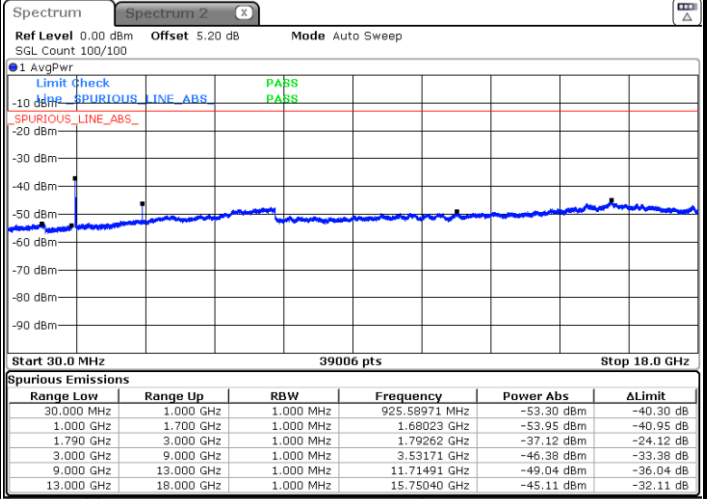

Date: 31.MAR.2019 19:07:55

Date: 31.MAR.2019 19:06:25

LTE Band 66 / 15MHz

Lowest Channel / QPSK

Lowest Channel / 16QAM

Date: 31.MAR.2019 18:00:59

Date: 31.MAR.2019 18:01:49

Middle Channel / QPSK

Middle Channel / 16QAM

Date: 31.MAR.2019 17:59:40

Date: 31.MAR.2019 17:58:46

LTE Band 66 / 15MHz

Highest Channel / QPSK

Date: 31.MAR.2019 18:52:23

Highest Channel / 16QAM

Date: 31.MAR.2019 18:51:35

LTE Band 66 / 20MHz

Lowest Channel / QPSK

Date: 31.MAR.2019 17:53:02

Lowest Channel / 16QAM

Date: 31.MAR.2019 17:55:06

LTE Band 66 / 20MHz

Middle Channel / QPSK

Middle Channel / 16QAM

Date: 31.MAR.2019 17:43:47

Date: 31.MAR.2019 17:40:36

Highest Channel / QPSK

Highest Channel / 16QAM

Date: 31.MAR.2019 17:45:17

Date: 31.MAR.2019 17:46:18

LTE Band 71 / 5MHz

Lowest Channel / QPSK