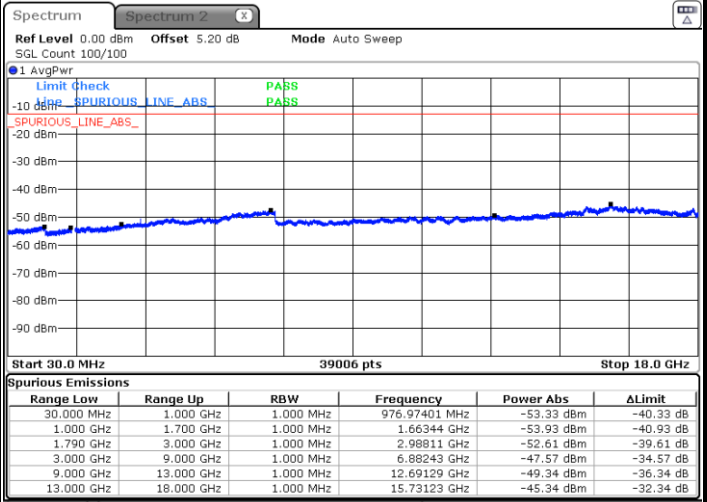

Highest Channel / QPSK

Date: 31.MAR.2019 19:23:19

Highest Channel / 16QAM

Date: 31.MAR.2019 19:21:16

LTE Band 66 / 10MHz

Lowest Channel / QPSK

Date: 31.MAR.2019 18:58:53

Lowest Channel / 16QAM

Date: 31.MAR.2019 19:00:19

LTE Band 66 / 10MHz

Middle Channel / QPSK

Middle Channel / 16QAM

Date: 31.MAR.2019 18:58:06

Date: 31.MAR.2019 18:57:14

Highest Channel / QPSK

Highest Channel / 16QAM

Date: 31.MAR.2019 19:07:55

Date: 31.MAR.2019 19:06:25

LTE Band 66 / 15MHz

Lowest Channel / QPSK

Lowest Channel / 16QAM

Date: 31.MAR.2019 18:00:59

Date: 31.MAR.2019 18:01:49

Middle Channel / QPSK

Middle Channel / 16QAM

Date: 31.MAR.2019 17:59:40

Date: 31.MAR.2019 17:58:46

LTE Band 66 / 15MHz

Highest Channel / QPSK

Date: 31.MAR.2019 18:52:23

Highest Channel / 16QAM

Date: 31.MAR.2019 18:51:35