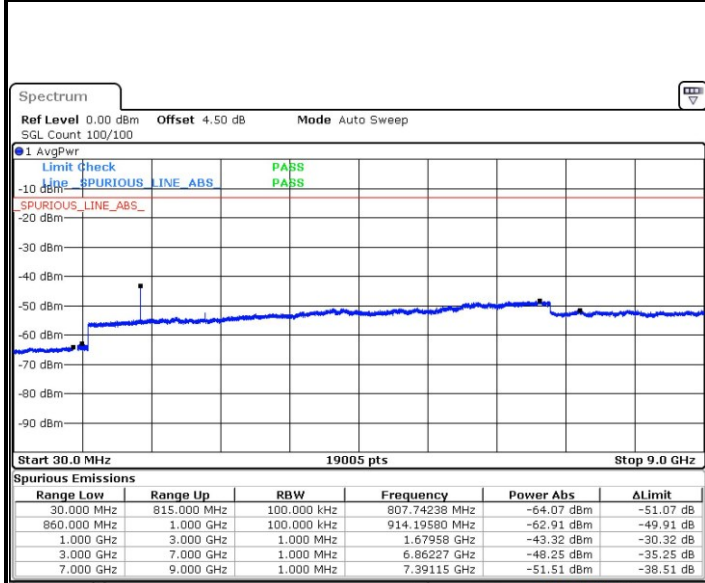

LTE Band 26 / 10MHz

Middle Channel / QPSK

Date: 29 MAR 2019 02:47:46

Middle Channel / 16QAM

Date: 29 MAR 2019 02:49:09

Highest Channel / QPSK

Date: 29 MAR 2019 02:48:13

Highest Channel / 16QAM

Date: 29 MAR 2019 02:48:42

LTE Band 26 / 15MHz

Lowest Channel / QPSK

Lowest Channel / 16QAM

Date: 29 MAR 2019 02:57:51

Date: 29 MAR 2019 03:00:57

Middle Channel / QPSK

Middle Channel / 16QAM