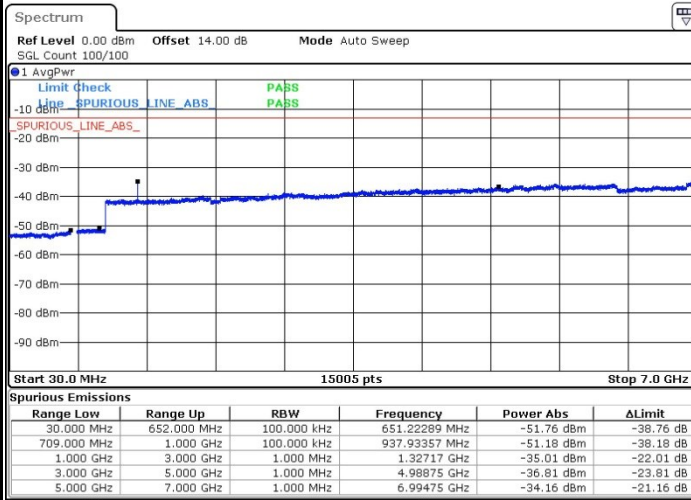

Date: 31.MAR.2019 17:43:47

Date: 31.MAR.2019 17:40:36

Highest Channel / QPSK

Highest Channel / 16QAM

Date: 31.MAR.2019 17:45:17

Date: 31.MAR.2019 17:46:18

LTE Band 71 / 5MHz

Lowest Channel / QPSK