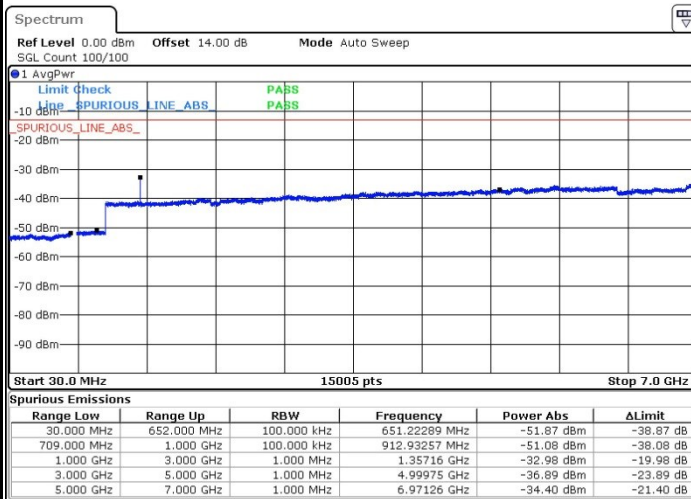

LTE Band 66 / 20MHz

Lowest Channel / QPSK

Date: 31.MAR.2019 17:53:02

Lowest Channel / 16QAM

Date: 31.MAR.2019 17:55:06

LTE Band 66 / 20MHz

Middle Channel / QPSK

Middle Channel / 16QAM

Date: 31.MAR.2019 17:43:47

Date: 31.MAR.2019 17:40:36

Highest Channel / QPSK

Highest Channel / 16QAM

Date: 31.MAR.2019 17:45:17

Date: 31.MAR.2019 17:46:18

LTE Band 71 / 5MHz

Lowest Channel / QPSK

Date: 6.APR.2019 18:34:01

Lowest Channel / 16QAM

Date: 6.APR.2019 18:29:44

Middle Channel / QPSK

Date: 6.APR.2019 18:58:02

Middle Channel / 16QAM

Date: 6.APR.2019 19:00:31

LTE Band 71 / 5MHz

Highest Channel / QPSK

Date: 6.APR.2019 19:13:38

Highest Channel / 16QAM

Date: 6.APR.2019 19:11:20

LTE Band 71 / 10MHz

Lowest Channel / QPSK

Date: 6.APR.2019 19:29:30

Lowest Channel / 16QAM