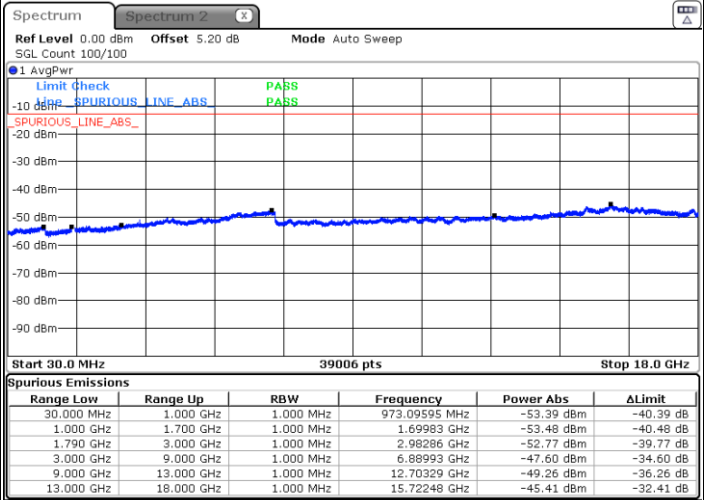

Middle Channel / 16QAM

Date: 31.MAR.2019 17:59:40

Date: 31.MAR.2019 17:58:46

LTE Band 66 / 15MHz

Highest Channel / QPSK

Date: 31.MAR.2019 18:52:23

Highest Channel / 16QAM

Date: 31.MAR.2019 18:51:35

LTE Band 66 / 20MHz

Lowest Channel / QPSK

Date: 31.MAR.2019 17:53:02

Lowest Channel / 16QAM

Date: 31.MAR.2019 17:55:06

LTE Band 66 / 20MHz

Middle Channel / QPSK

Middle Channel / 16QAM

Date: 31.MAR.2019 17:43:47

Date: 31.MAR.2019 17:40:36

Highest Channel / QPSK

Highest Channel / 16QAM

Date: 31.MAR.2019 17:45:17

Date: 31.MAR.2019 17:46:18

LTE Band 71 / 5MHz

Lowest Channel / QPSK