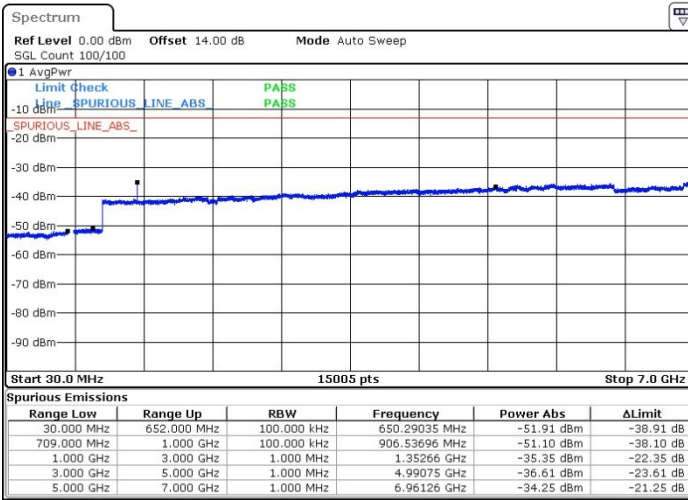

Date: 6.APR.2019 18:34:01

Lowest Channel / 16QAM

Date: 6.APR.2019 18:29:44

Middle Channel / QPSK

Date: 6.APR.2019 18:58:02

Middle Channel / 16QAM

Date: 6.APR.2019 19:00:31

LTE Band 71 / 5MHz

Highest Channel / QPSK

Date: 6.APR.2019 19:13:38

Highest Channel / 16QAM

Date: 6.APR.2019 19:11:20

LTE Band 71 / 10MHz

Lowest Channel / QPSK

Date: 6.APR.2019 19:29:30

Lowest Channel / 16QAM

Date: 6.APR.2019 19:26:06

LTE Band 71 / 10MHz

Middle Channel / QPSK

Middle Channel / 16QAM

Date: 6.APR.2019 19:36:17

Date: 6.APR.2019 19:34:23

Highest Channel / QPSK

Highest Channel / 16QAM