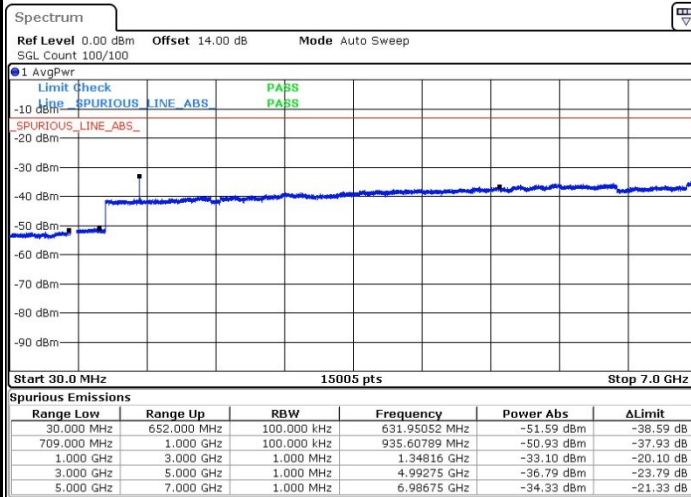

Highest Channel / QPSK

Date: 6.APR.2019 19:13:38

Highest Channel / 16QAM

Date: 6.APR.2019 19:11:20

LTE Band 71 / 10MHz

Lowest Channel / QPSK

Date: 6.APR.2019 19:29:30

Lowest Channel / 16QAM

Date: 6.APR.2019 19:26:06

LTE Band 71 / 10MHz

Middle Channel / QPSK

Middle Channel / 16QAM

Date: 6.APR.2019 19:36:17

Date: 6.APR.2019 19:34:23

Highest Channel / QPSK

Highest Channel / 16QAM

Date: 6.APR.2019 19:37:25

Date: 6.APR.2019 19:38:02

LTE Band 71 / 15MHz

Lowest Channel / QPSK

Date: 8.APR.2019 09:54:31

Lowest Channel / 16QAM

Date: 8.APR.2019 09:52:09

Middle Channel / QPSK