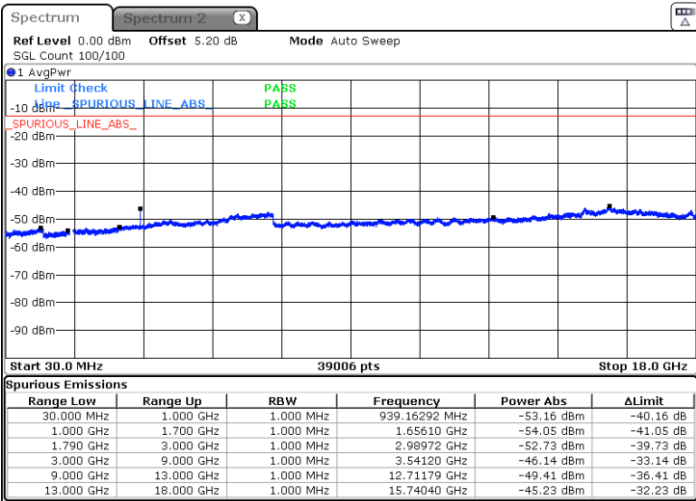

Highest Channel / QPSK

Date: 31.MAR.2019 19:23:19

Highest Channel / 16QAM

Date: 31.MAR.2019 19:21:16

LTE Band 66 / 10MHz

Lowest Channel / QPSK

Date: 31.MAR.2019 18:58:53

Lowest Channel / 16QAM

Date: 31.MAR.2019 19:00:19

LTE Band 66 / 10MHz

Middle Channel / QPSK

Middle Channel / 16QAM

Date: 31.MAR.2019 18:58:06

Date: 31.MAR.2019 18:57:14

Highest Channel / QPSK

Highest Channel / 16QAM

Date: 31.MAR.2019 19:07:55

Date: 31.MAR.2019 19:06:25

LTE Band 66 / 15MHz

Lowest Channel / QPSK

Lowest Channel / 16QAM

Date: 31.MAR.2019 18:00:59

Date: 31.MAR.2019 18:01:49

Middle Channel / QPSK

Middle Channel / 16QAM

Date: 31.MAR.2019 17:59:40

Date: 31.MAR.2019 17:58:46

LTE Band 66 / 15MHz

Highest Channel / QPSK

Date: 31.MAR.2019 18:52:23

Highest Channel / 16QAM

Date: 31.MAR.2019 18:51:35