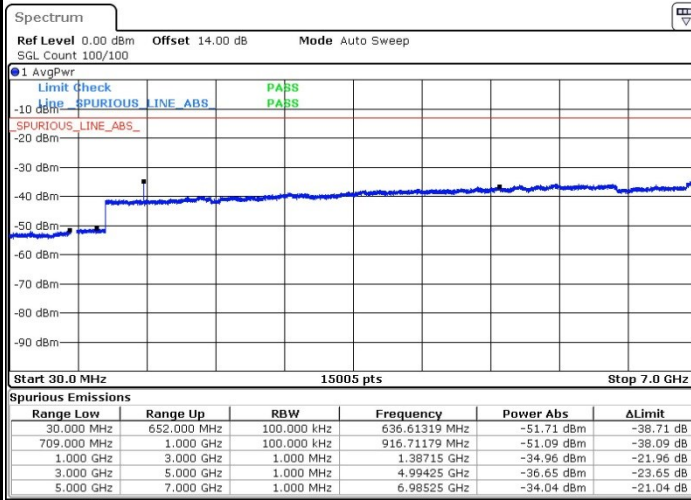

Date: 31.MAR.2019 17:43:47

Date: 31.MAR.2019 17:40:36

Highest Channel / QPSK

Highest Channel / 16QAM

Date: 31.MAR.2019 17:45:17

Date: 31.MAR.2019 17:46:18

LTE Band 71 / 5MHz

Lowest Channel / QPSK

Date: 6.APR.2019 18:34:01

Lowest Channel / 16QAM

Date: 6.APR.2019 18:29:44

Middle Channel / QPSK

Date: 6.APR.2019 18:58:02

Middle Channel / 16QAM

Date: 6.APR.2019 19:00:31

LTE Band 71 / 5MHz

Highest Channel / QPSK

Date: 6.APR.2019 19:13:38

Highest Channel / 16QAM

Date: 6.APR.2019 19:11:20

LTE Band 71 / 10MHz

Lowest Channel / QPSK

Date: 6.APR.2019 19:29:30

Lowest Channel / 16QAM