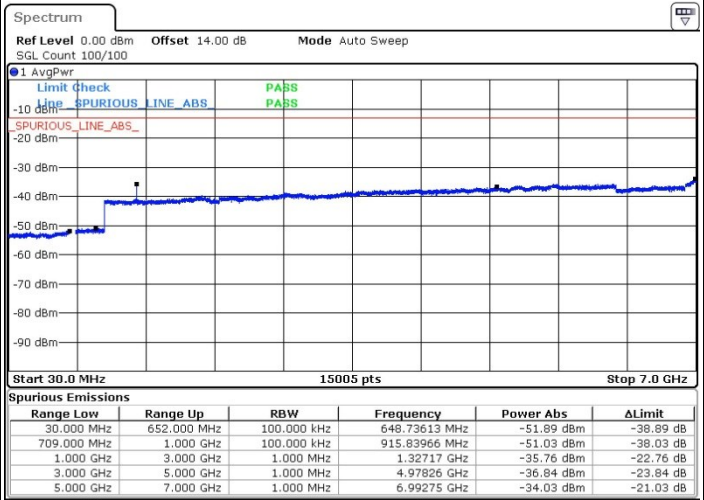

LTE Band 66 / 20MHz

Lowest Channel / QPSK

Date: 31.MAR.2019 17:53:02

Lowest Channel / 16QAM

Date: 31.MAR.2019 17:55:06

LTE Band 66 / 20MHz

Middle Channel / QPSK

Middle Channel / 16QAM

Date: 31.MAR.2019 17:43:47

Date: 31.MAR.2019 17:40:36

Highest Channel / QPSK

Highest Channel / 16QAM

Date: 31.MAR.2019 17:45:17

Date: 31.MAR.2019 17:46:18

LTE Band 71 / 5MHz

Lowest Channel / QPSK

Date: 6.APR.2019 18:34:01

Lowest Channel / 16QAM

Date: 6.APR.2019 18:29:44

Middle Channel / QPSK

Date: 6.APR.2019 18:58:02

Middle Channel / 16QAM

Date: 6.APR.2019 19:00:31

LTE Band 71 / 5MHz

Highest Channel / QPSK

Date: 6.APR.2019 19:13:38

Highest Channel / 16QAM

Date: 6.APR.2019 19:11:20

LTE Band 71 / 10MHz

Lowest Channel / QPSK

Date: 6.APR.2019 19:29:30

Lowest Channel / 16QAM