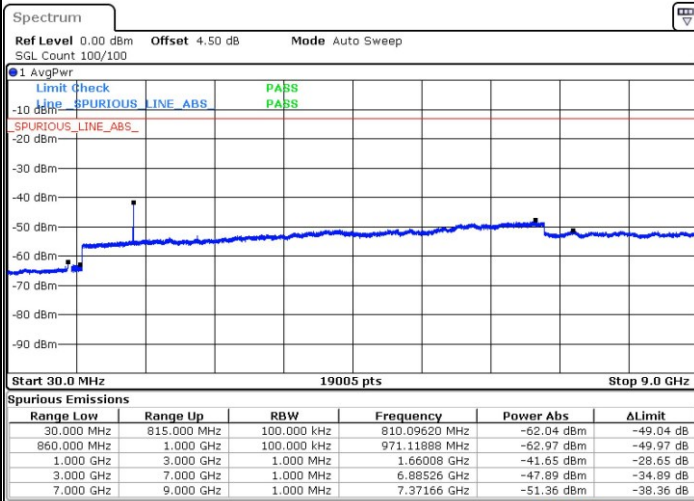

Date: 29 MAR 2019 02:48:42

LTE Band 26 / 15MHz

Lowest Channel / QPSK

Lowest Channel / 16QAM

Date: 29 MAR 2019 02:57:51

Date: 29 MAR 2019 03:00:57

Middle Channel / QPSK

Middle Channel / 16QAM

Date: 29 MAR 2019 02:59:04

Date: 29 MAR 2019 03:00:30

LTE Band 66 / 1.4MHz

Lowest Channel / QPSK

Lowest Channel / 16QAM

Date: 31.MAR.2019 19:48:05

Date: 31.MAR.2019 19:53:36

Middle Channel / QPSK

Middle Channel / 16QAM

Date: 31.MAR.2019 19:46:05

Date: 31.MAR.2019 19:44:41

LTE Band 66 / 1.4MHz

Highest Channel / QPSK

Date: 31.MAR.2019 19:56:36

Highest Channel / 16QAM

Date: 31.MAR.2019 19:58:28