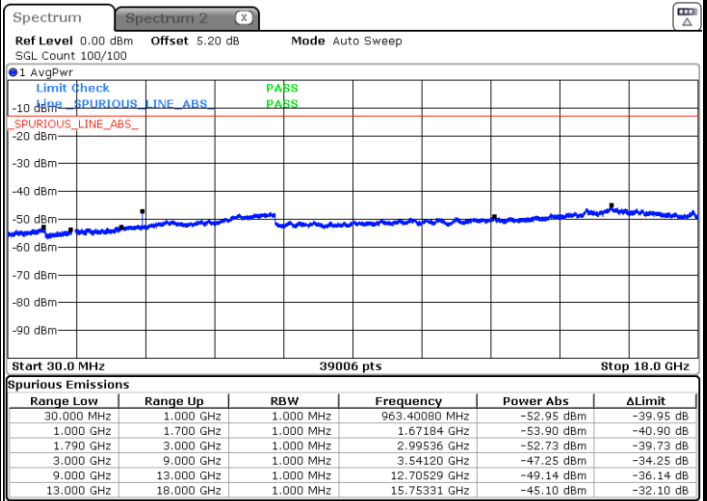

Highest Channel / QPSK

Date: 31.MAR.2019 19:23:19

Highest Channel / 16QAM

Date: 31.MAR.2019 19:21:16

LTE Band 66 / 10MHz

Lowest Channel / QPSK

Date: 31.MAR.2019 18:58:53

Lowest Channel / 16QAM

Date: 31.MAR.2019 19:00:19

LTE Band 66 / 10MHz

Middle Channel / QPSK

Middle Channel / 16QAM

Date: 31.MAR.2019 18:58:06

Date: 31.MAR.2019 18:57:14

Highest Channel / QPSK

Highest Channel / 16QAM

Date: 31.MAR.2019 19:07:55

Date: 31.MAR.2019 19:06:25

LTE Band 66 / 15MHz

Lowest Channel / QPSK

Lowest Channel / 16QAM

Date: 31.MAR.2019 18:00:59

Date: 31.MAR.2019 18:01:49

Middle Channel / QPSK

Middle Channel / 16QAM

Date: 31.MAR.2019 17:59:40

Date: 31.MAR.2019 17:58:46

LTE Band 66 / 15MHz

Highest Channel / QPSK

Date: 31.MAR.2019 18:52:23

Highest Channel / 16QAM

Date: 31.MAR.2019 18:51:35