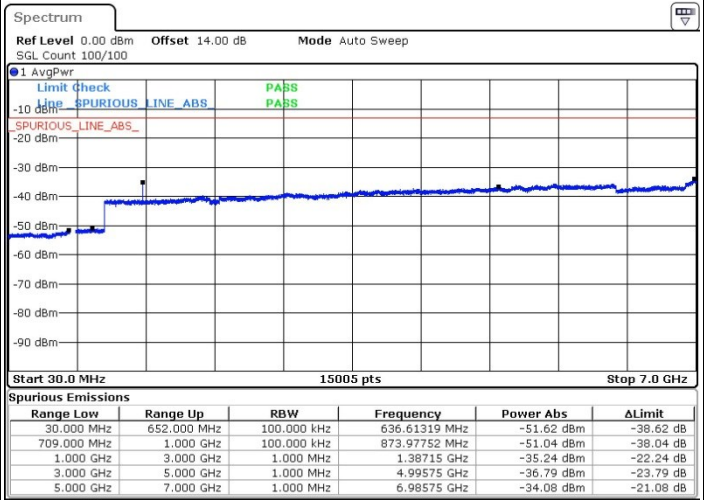

Date: 31.MAR.2019 17:43:47

Date: 31.MAR.2019 17:40:36

Highest Channel / QPSK

Highest Channel / 16QAM

Date: 31.MAR.2019 17:45:17

Date: 31.MAR.2019 17:46:18

LTE Band 71 / 5MHz

Lowest Channel / QPSK

Date: 6.APR.2019 18:34:01

Lowest Channel / 16QAM

Date: 6.APR.2019 18:29:44

Middle Channel / QPSK

Date: 6.APR.2019 18:58:02

Middle Channel / 16QAM

Date: 6.APR.2019 19:00:31

LTE Band 71 / 5MHz

Highest Channel / QPSK

Date: 6.APR.2019 19:13:38

Highest Channel / 16QAM

Date: 6.APR.2019 19:11:20

LTE Band 71 / 10MHz

Lowest Channel / QPSK

Date: 6.APR.2019 19:29:30

Lowest Channel / 16QAM