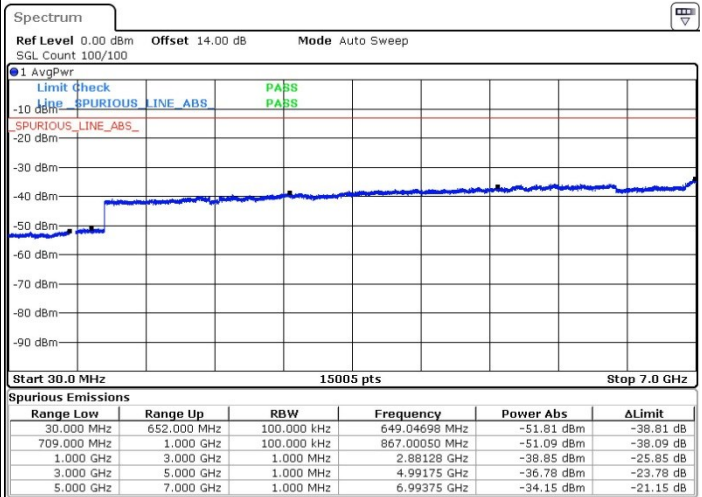

Highest Channel / QPSK

Date: 6.APR.2019 19:13:38

Highest Channel / 16QAM

Date: 6.APR.2019 19:11:20

LTE Band 71 / 10MHz

Lowest Channel / QPSK

Date: 6.APR.2019 19:29:30

Lowest Channel / 16QAM

Date: 6.APR.2019 19:26:06

LTE Band 71 / 10MHz

Middle Channel / QPSK

Middle Channel / 16QAM

Date: 6.APR.2019 19:36:17

Date: 6.APR.2019 19:34:23

Highest Channel / QPSK

Highest Channel / 16QAM

Date: 6.APR.2019 19:37:25

Date: 6.APR.2019 19:38:02

LTE Band 71 / 15MHz

Lowest Channel / QPSK

Date: 8.APR.2019 09:54:31

Lowest Channel / 16QAM

Date: 8.APR.2019 09:52:09

Middle Channel / QPSK