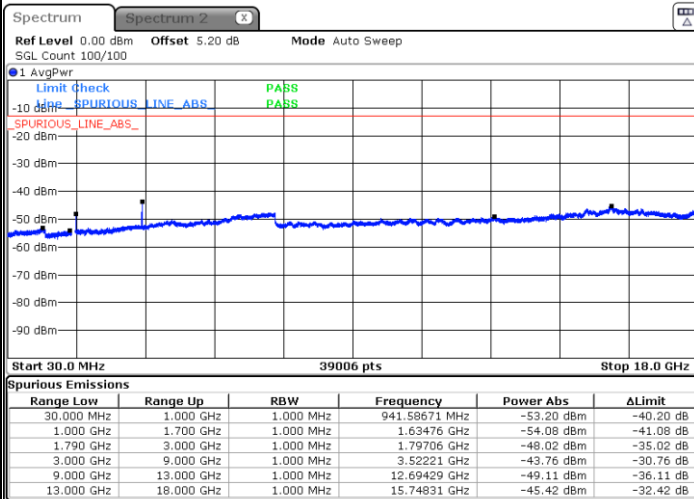

Middle Channel / 16QAM

Date: 31.MAR.2019 17:59:40

Date: 31.MAR.2019 17:58:46

LTE Band 66 / 15MHz

Highest Channel / QPSK

Date: 31.MAR.2019 18:52:23

Highest Channel / 16QAM

Date: 31.MAR.2019 18:51:35

LTE Band 66 / 20MHz

Lowest Channel / QPSK

Date: 31.MAR.2019 17:53:02

Lowest Channel / 16QAM

Date: 31.MAR.2019 17:55:06

LTE Band 66 / 20MHz

Middle Channel / QPSK

Middle Channel / 16QAM

Date: 31.MAR.2019 17:43:47

Date: 31.MAR.2019 17:40:36

Highest Channel / QPSK

Highest Channel / 16QAM

Date: 31.MAR.2019 17:45:17

Date: 31.MAR.2019 17:46:18

LTE Band 71 / 5MHz

Lowest Channel / QPSK