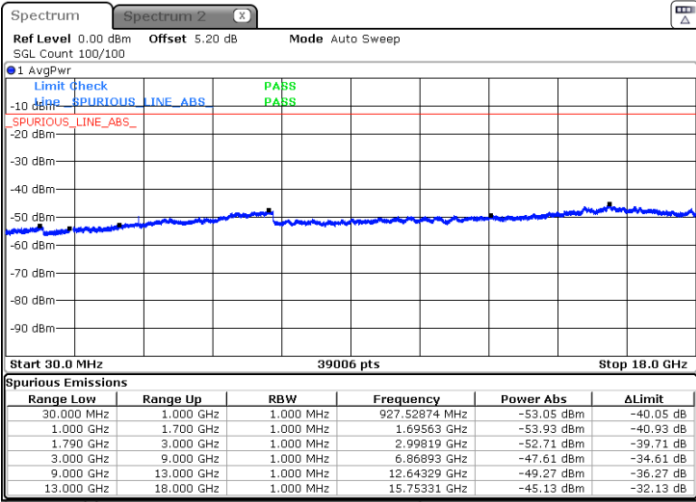

Highest Channel / QPSK

Date: 31.MAR.2019 19:23:19

Highest Channel / 16QAM

Date: 31.MAR.2019 19:21:16

LTE Band 66 / 10MHz

Lowest Channel / QPSK

Date: 31.MAR.2019 18:58:53

Lowest Channel / 16QAM

Date: 31.MAR.2019 19:00:19

LTE Band 66 / 10MHz

Middle Channel / QPSK

Middle Channel / 16QAM

Date: 31.MAR.2019 18:58:06

Date: 31.MAR.2019 18:57:14

Highest Channel / QPSK

Highest Channel / 16QAM

Date: 31.MAR.2019 19:07:55

Date: 31.MAR.2019 19:06:25

LTE Band 66 / 15MHz

Lowest Channel / QPSK

Lowest Channel / 16QAM

Date: 31.MAR.2019 18:00:59

Date: 31.MAR.2019 18:01:49

Middle Channel / QPSK