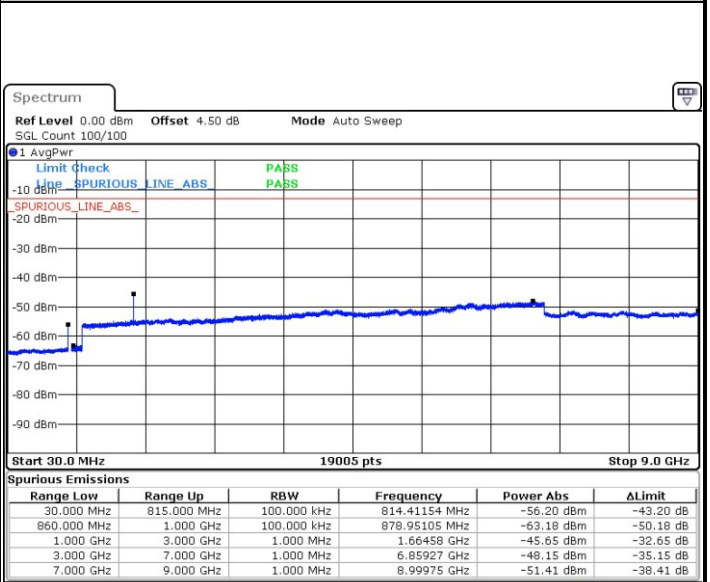

LTE Band 26 / 10MHz

Middle Channel / QPSK

Date: 29 MAR 2019 02:47:46

Middle Channel / 16QAM

Date: 29 MAR 2019 02:49:09

Highest Channel / QPSK

Date: 29 MAR 2019 02:48:13

Highest Channel / 16QAM

Date: 29 MAR 2019 02:48:42

LTE Band 26 / 15MHz

Lowest Channel / QPSK

Lowest Channel / 16QAM

Date: 29 MAR 2019 02:57:51

Date: 29 MAR 2019 03:00:57

Middle Channel / QPSK

Middle Channel / 16QAM

Date: 29 MAR 2019 02:59:04

Date: 29 MAR 2019 03:00:30

LTE Band 66 / 1.4MHz

Lowest Channel / QPSK

Lowest Channel / 16QAM

Date: 31.MAR.2019 19:48:05

Date: 31.MAR.2019 19:53:36

Middle Channel / QPSK