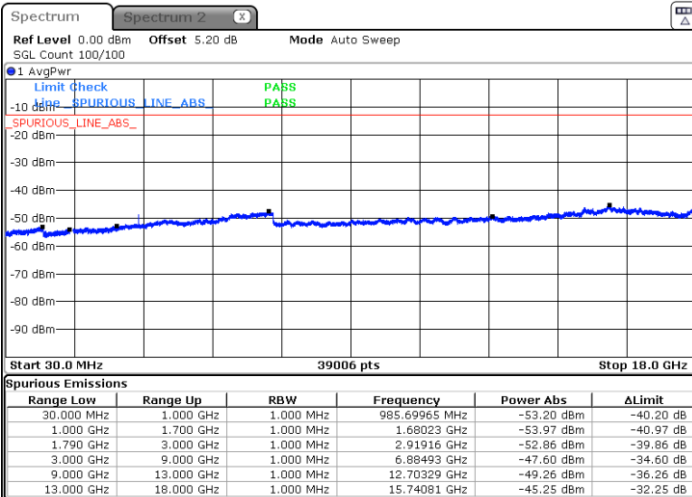

Date: 29 MAR 2019 02:59:04

Date: 29 MAR 2019 03:00:30

LTE Band 66 / 1.4MHz

Lowest Channel / QPSK

Lowest Channel / 16QAM

Date: 31.MAR.2019 19:48:05

Date: 31.MAR.2019 19:53:36

Middle Channel / QPSK

Middle Channel / 16QAM

Date: 31.MAR.2019 19:46:05

Date: 31.MAR.2019 19:44:41

LTE Band 66 / 1.4MHz

Highest Channel / QPSK

Date: 31.MAR.2019 19:56:36

Highest Channel / 16QAM

Date: 31.MAR.2019 19:58:28