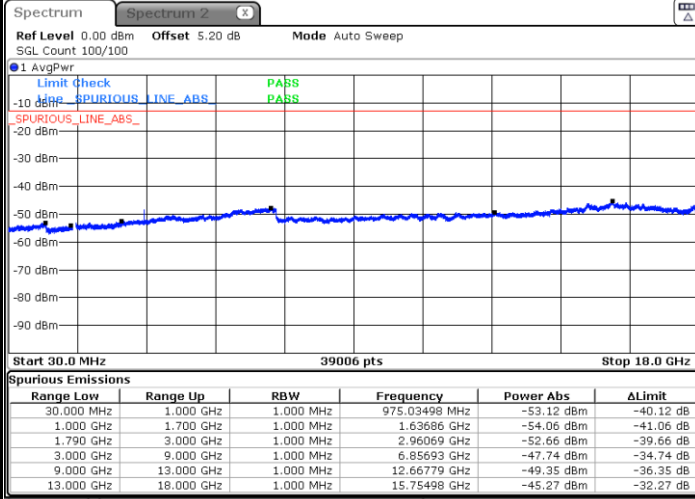

Date: 31.MAR.2019 19:27:54

Date: 31.MAR.2019 19:27:12

Highest Channel / QPSK

Highest Channel / 16QAM

Date: 31.MAR.2019 19:39:25

Date: 31.MAR.2019 19:38:28

LTE Band 66 / 5MHz

Lowest Channel / QPSK

Lowest Channel / 16QAM

Date: 31.MAR.2019 19:14:28

Date: 31.MAR.2019 19:15:34

Middle Channel / QPSK

Middle Channel / 16QAM

Date: 31.MAR.2019 19:12:49

Date: 31.MAR.2019 19:12:03

LTE Band 66 / 5MHz

Highest Channel / QPSK

Date: 31.MAR.2019 19:23:19

Highest Channel / 16QAM

Date: 31.MAR.2019 19:21:16

LTE Band 66 / 10MHz

Lowest Channel / QPSK

Date: 31.MAR.2019 18:58:53

Lowest Channel / 16QAM