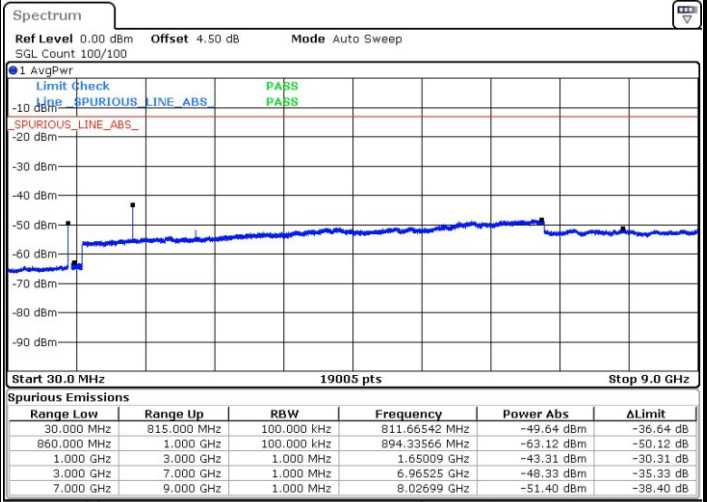

Date: 29 MAR 2019 02:48:42

LTE Band 26 / 15MHz

Lowest Channel / QPSK

Lowest Channel / 16QAM

Date: 29 MAR 2019 02:57:51

Date: 29 MAR 2019 03:00:57

Middle Channel / QPSK

Middle Channel / 16QAM

Date: 29 MAR 2019 02:59:04

Date: 29 MAR 2019 03:00:30

LTE Band 66 / 1.4MHz

Lowest Channel / QPSK

Lowest Channel / 16QAM

Date: 31.MAR.2019 19:48:05

Date: 31.MAR.2019 19:53:36

Middle Channel / QPSK