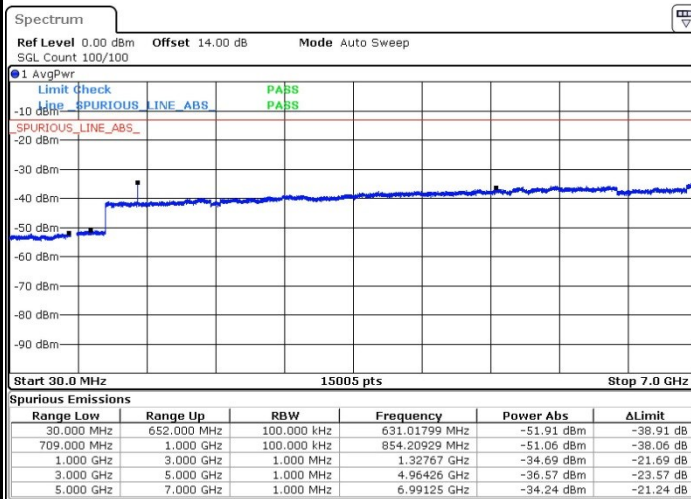

Date: 6.APR.2019 18:34:01

Lowest Channel / 16QAM

Date: 6.APR.2019 18:29:44

Middle Channel / QPSK

Date: 6.APR.2019 18:58:02

Middle Channel / 16QAM

Date: 6.APR.2019 19:00:31

LTE Band 71 / 5MHz

Highest Channel / QPSK

Date: 6.APR.2019 19:13:38

Highest Channel / 16QAM

Date: 6.APR.2019 19:11:20

LTE Band 71 / 10MHz

Lowest Channel / QPSK

Date: 6.APR.2019 19:29:30

Lowest Channel / 16QAM

Date: 6.APR.2019 19:26:06

LTE Band 71 / 10MHz

Middle Channel / QPSK

Middle Channel / 16QAM

Date: 6.APR.2019 19:36:17

Date: 6.APR.2019 19:34:23

Highest Channel / QPSK

Highest Channel / 16QAM