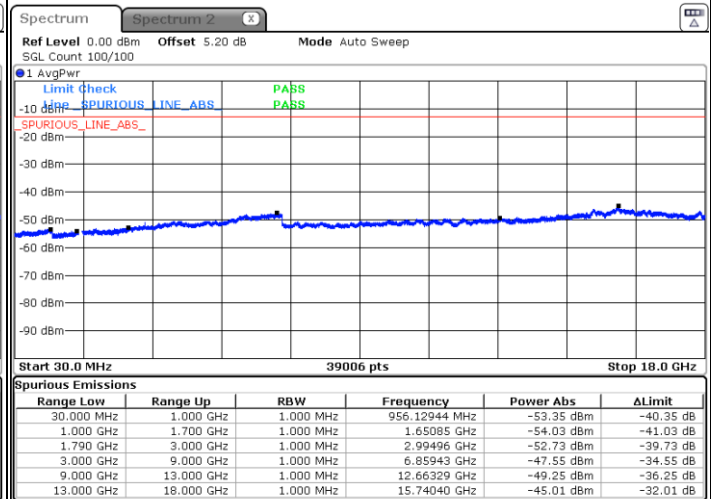

Lowest Channel / 16QAM

Date: 31.MAR.2019 19:14:28

Date: 31.MAR.2019 19:15:34

Middle Channel / QPSK

Middle Channel / 16QAM

Date: 31.MAR.2019 19:12:49

Date: 31.MAR.2019 19:12:03

LTE Band 66 / 5MHz

Highest Channel / QPSK

Date: 31.MAR.2019 19:23:19

Highest Channel / 16QAM

Date: 31.MAR.2019 19:21:16

LTE Band 66 / 10MHz

Lowest Channel / QPSK

Date: 31.MAR.2019 18:58:53

Lowest Channel / 16QAM

Date: 31.MAR.2019 19:00:19

LTE Band 66 / 10MHz

Middle Channel / QPSK

Middle Channel / 16QAM

Date: 31.MAR.2019 18:58:06

Date: 31.MAR.2019 18:57:14

Highest Channel / QPSK

Highest Channel / 16QAM

Date: 31.MAR.2019 19:07:55

Date: 31.MAR.2019 19:06:25

LTE Band 66 / 15MHz

Lowest Channel / QPSK

Lowest Channel / 16QAM

Date: 31.MAR.2019 18:00:59

Date: 31.MAR.2019 18:01:49

Middle Channel / QPSK