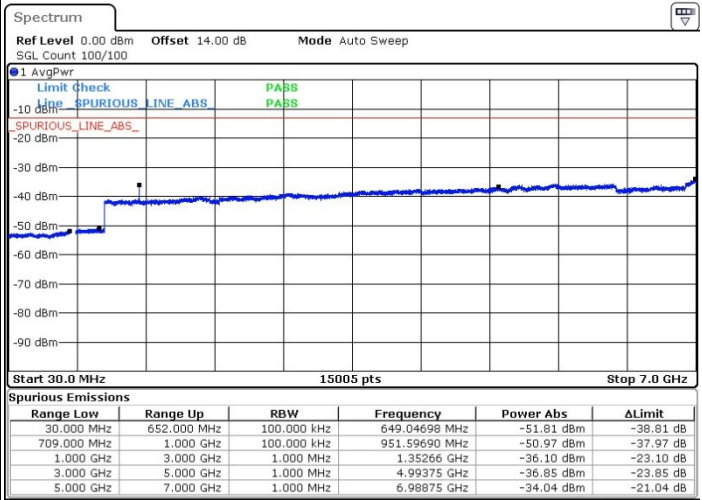

Date: 6.APR.2019 18:34:01

Lowest Channel / 16QAM

Date: 6.APR.2019 18:29:44

Middle Channel / QPSK

Date: 6.APR.2019 18:58:02

Middle Channel / 16QAM

Date: 6.APR.2019 19:00:31

LTE Band 71 / 5MHz

Highest Channel / QPSK

Date: 6.APR.2019 19:13:38

Highest Channel / 16QAM

Date: 6.APR.2019 19:11:20

LTE Band 71 / 10MHz

Lowest Channel / QPSK

Date: 6.APR.2019 19:29:30

Lowest Channel / 16QAM

Date: 6.APR.2019 19:26:06

LTE Band 71 / 10MHz

Middle Channel / QPSK

Middle Channel / 16QAM

Date: 6.APR.2019 19:36:17

Date: 6.APR.2019 19:34:23

Highest Channel / QPSK

Highest Channel / 16QAM