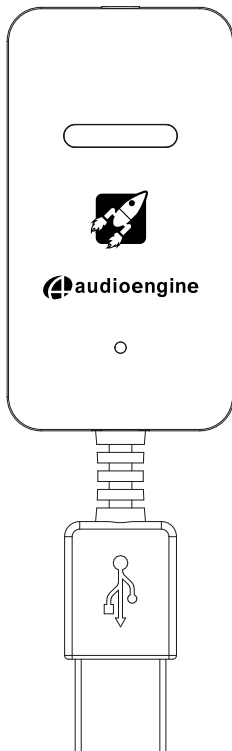

# Transmitter

Pantone Cool Gray 9C

Wireless Audio Sender

FCC ID: PIBW3TX  
Model: W3 V03

Designed by Audioengine  
Assembled in China

audioengine